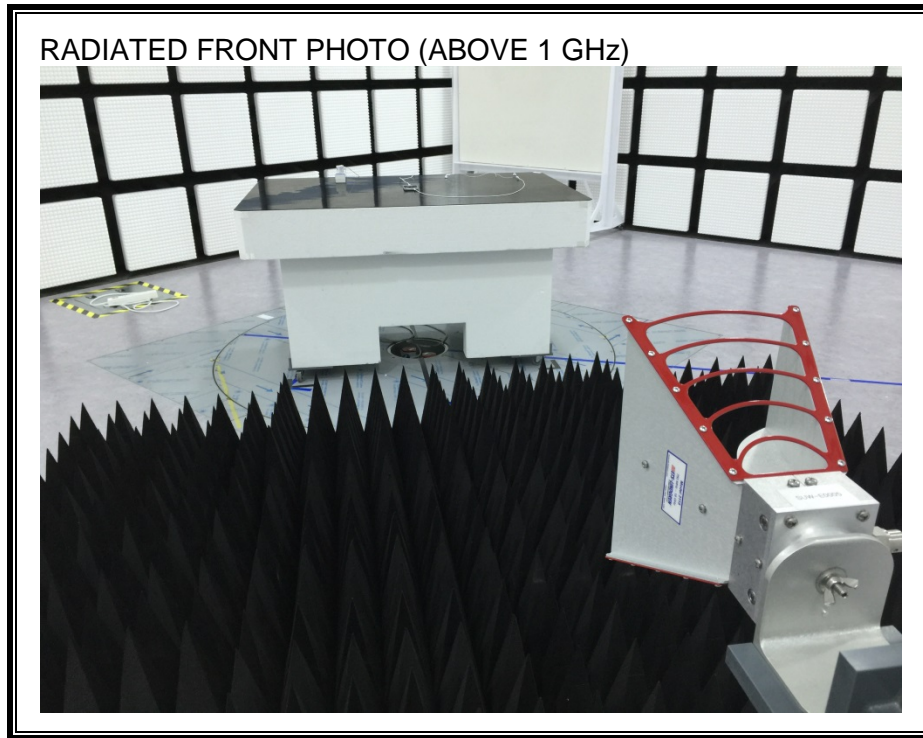

12. SETUP PHOTOS

ANTENNA PORT CONDUCTED RF MEASUREMENT SETUP

RADIATED RF MEASUREMENT SETUP (BELOW 1 GHz)

RADIATED RF MEASUREMENT SETUP (ABOVE 1 GHz)

RADIATED RF MEASUREMENT SETUP FOR PORTABLE CONFIGURATION

ENVIRONMENTAL CHAMBER PHOTO

END OF REPORT