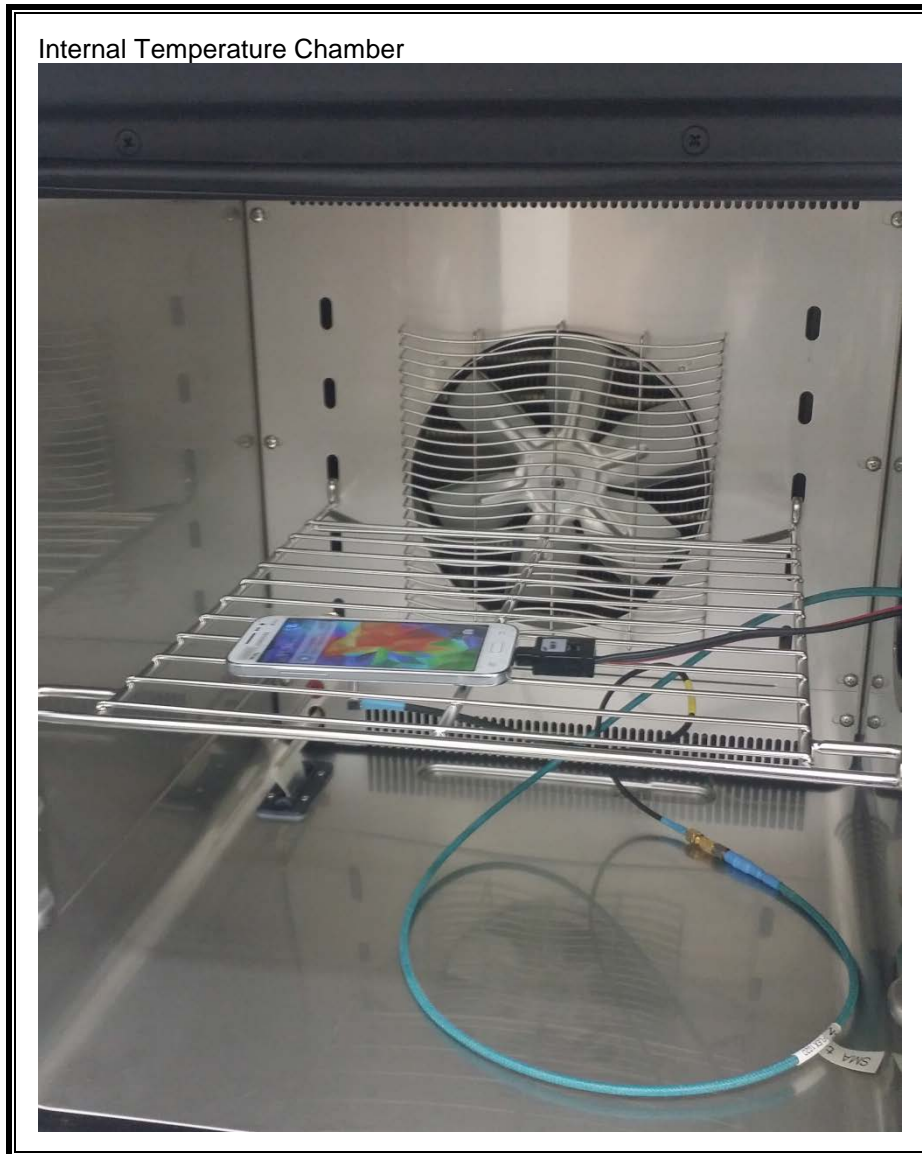

12. SETUP PHOTOS

ANTENNA PORT CONDUCTED RF MEASUREMENT SETUP

RADIATED RF MEASUREMENT SETUP (BELOW 1 GHz)

RADIATED RF MEASUREMENT SETUP (ABOVE 1 GHz)

RADIATED RF MEASUREMENT SETUP FOR PORTABLE CONFIGURATION

ENVIRONMENTAL CHAMBER PHOTO

END OF REPORT