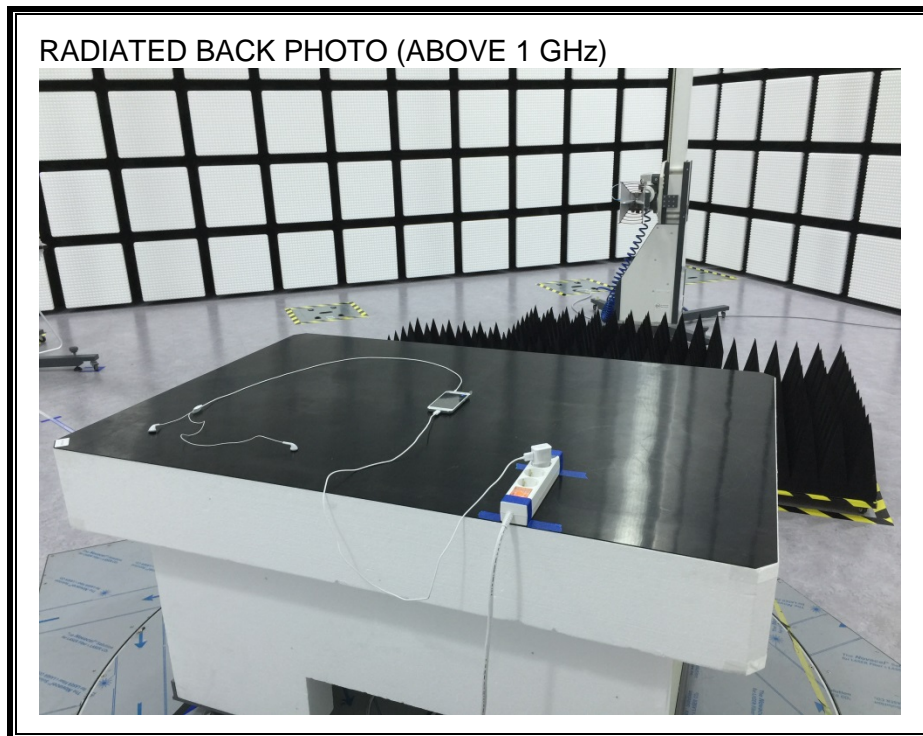

12. SETUP PHOTOS

ANTENNA PORT CONDUCTED RF MEASUREMENT SETUP

RADIATED RF MEASUREMENT SETUP (BELOW 1 GHz)

RADIATED RF MEASUREMENT SETUP (ABOVE 1 GHz)

RADIATED RF MEASUREMENT SETUP FOR PORTABLE CONFIGURATION

ENVIRONMENTAL CHAMBER PHOTO

END OF REPORT