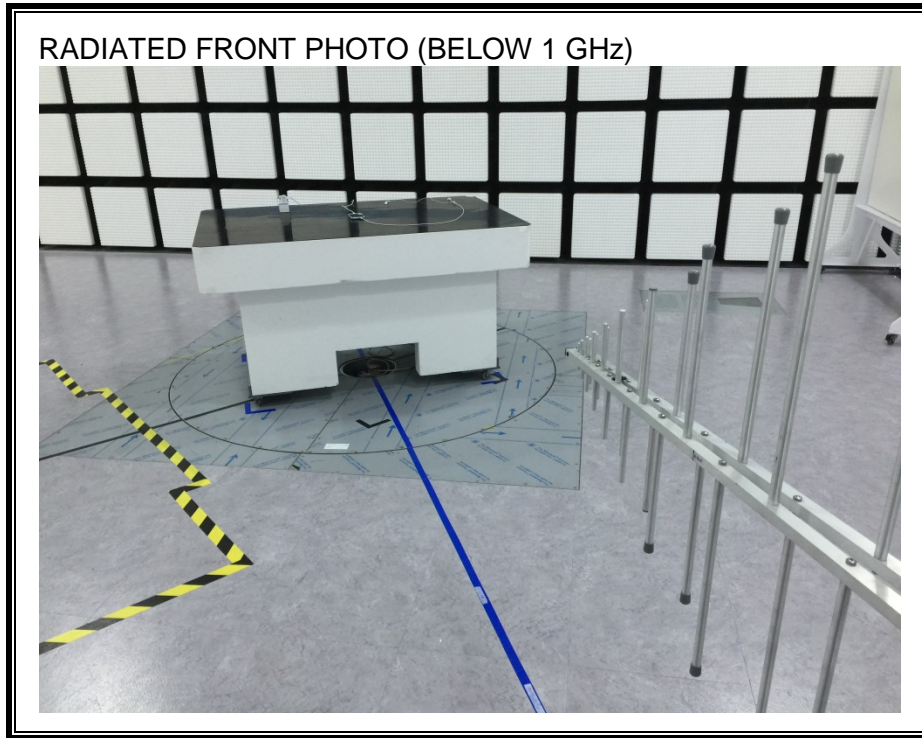

12. SETUP PHOTOS

ANTENNA PORT CONDUCTED RF MEASUREMENT SETUP

RADIATED RF MEASUREMENT SETUP (BELOW 1 GHz)

RADIATED RF MEASUREMENT SETUP (ABOVE 1 GHz)

RADIATED RF MEASUREMENT SETUP FOR PORTABLE CONFIGURATION

ENVIRONMENTAL CHAMBER PHOTO

END OF REPORT