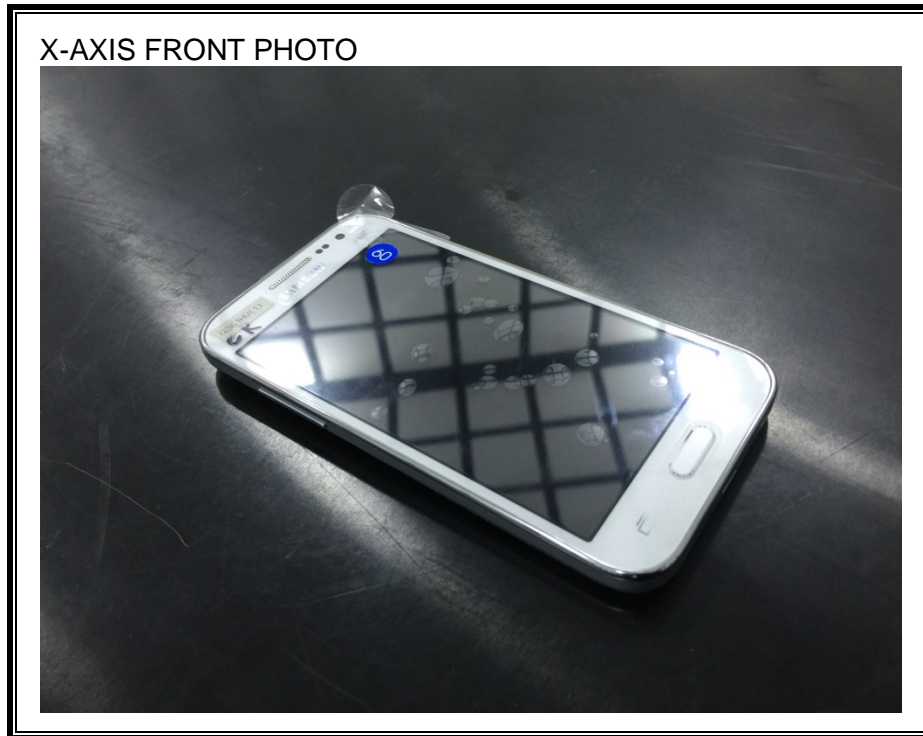

12. SETUP PHOTOS

ANTENNA PORT CONDUCTED RF MEASUREMENT SETUP

RADIATED RF MEASUREMENT SETUP (BELOW 1 GHz)

RADIATED RF MEASUREMENT SETUP (ABOVE 1 GHz)

RADIATED RF MEASUREMENT SETUP FOR PORTABLE CONFIGURATION