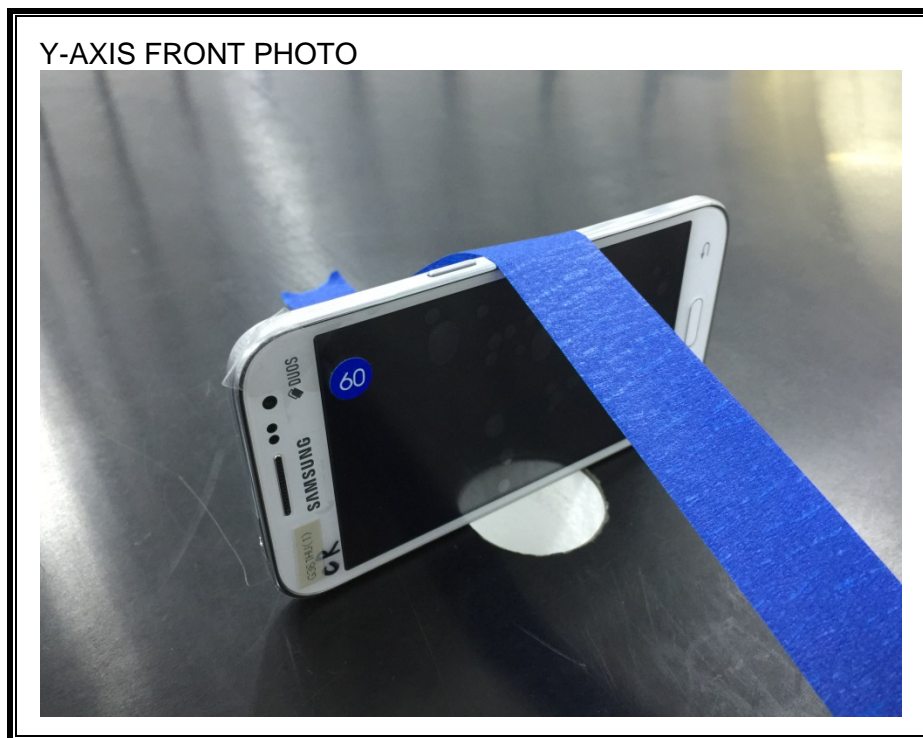

12. SETUP PHOTOS

ANTENNA PORT CONDUCTED RF MEASUREMENT SETUP

RADIATED RF MEASUREMENT SETUP (BELOW 1 GHz)

RADIATED RF MEASUREMENT SETUP (ABOVE 1 GHz)

RADIATED RF MEASUREMENT SETUP FOR PORTABLE CONFIGURATION

ENVIRONMENTAL CHAMBER PHOTO

END OF REPORT