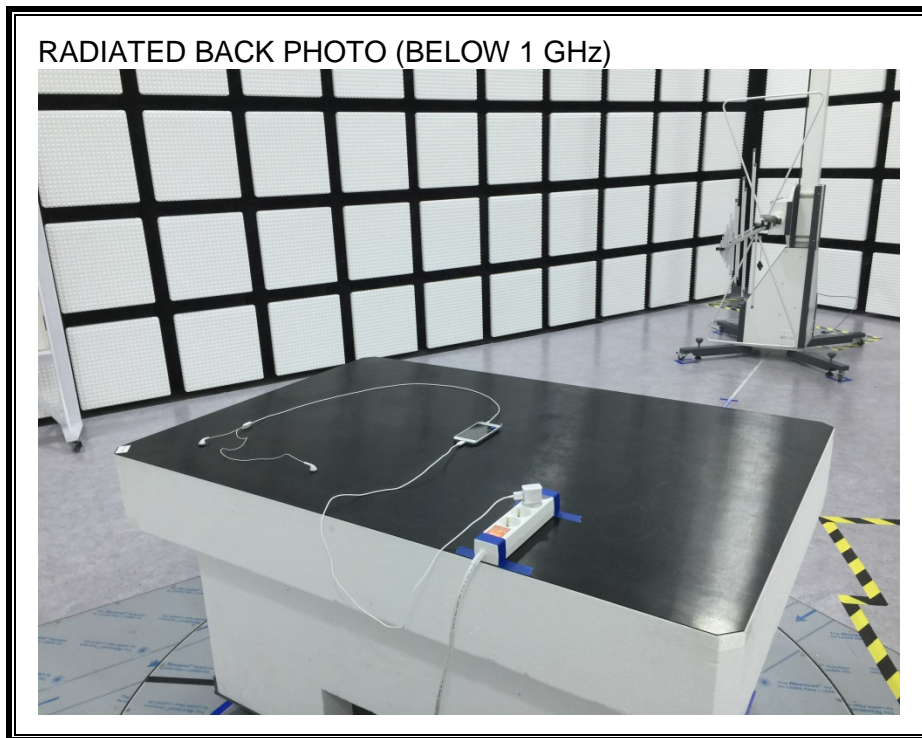

12. SETUP PHOTOS

ANTENNA PORT CONDUCTED RF MEASUREMENT SETUP

RADIATED RF MEASUREMENT SETUP (BELOW 1 GHz)

RADIATED RF MEASUREMENT SETUP (ABOVE 1 GHz)

RADIATED RF MEASUREMENT SETUP FOR PORTABLE CONFIGURATION

ENVIRONMENTAL CHAMBER PHOTO

END OF REPORT