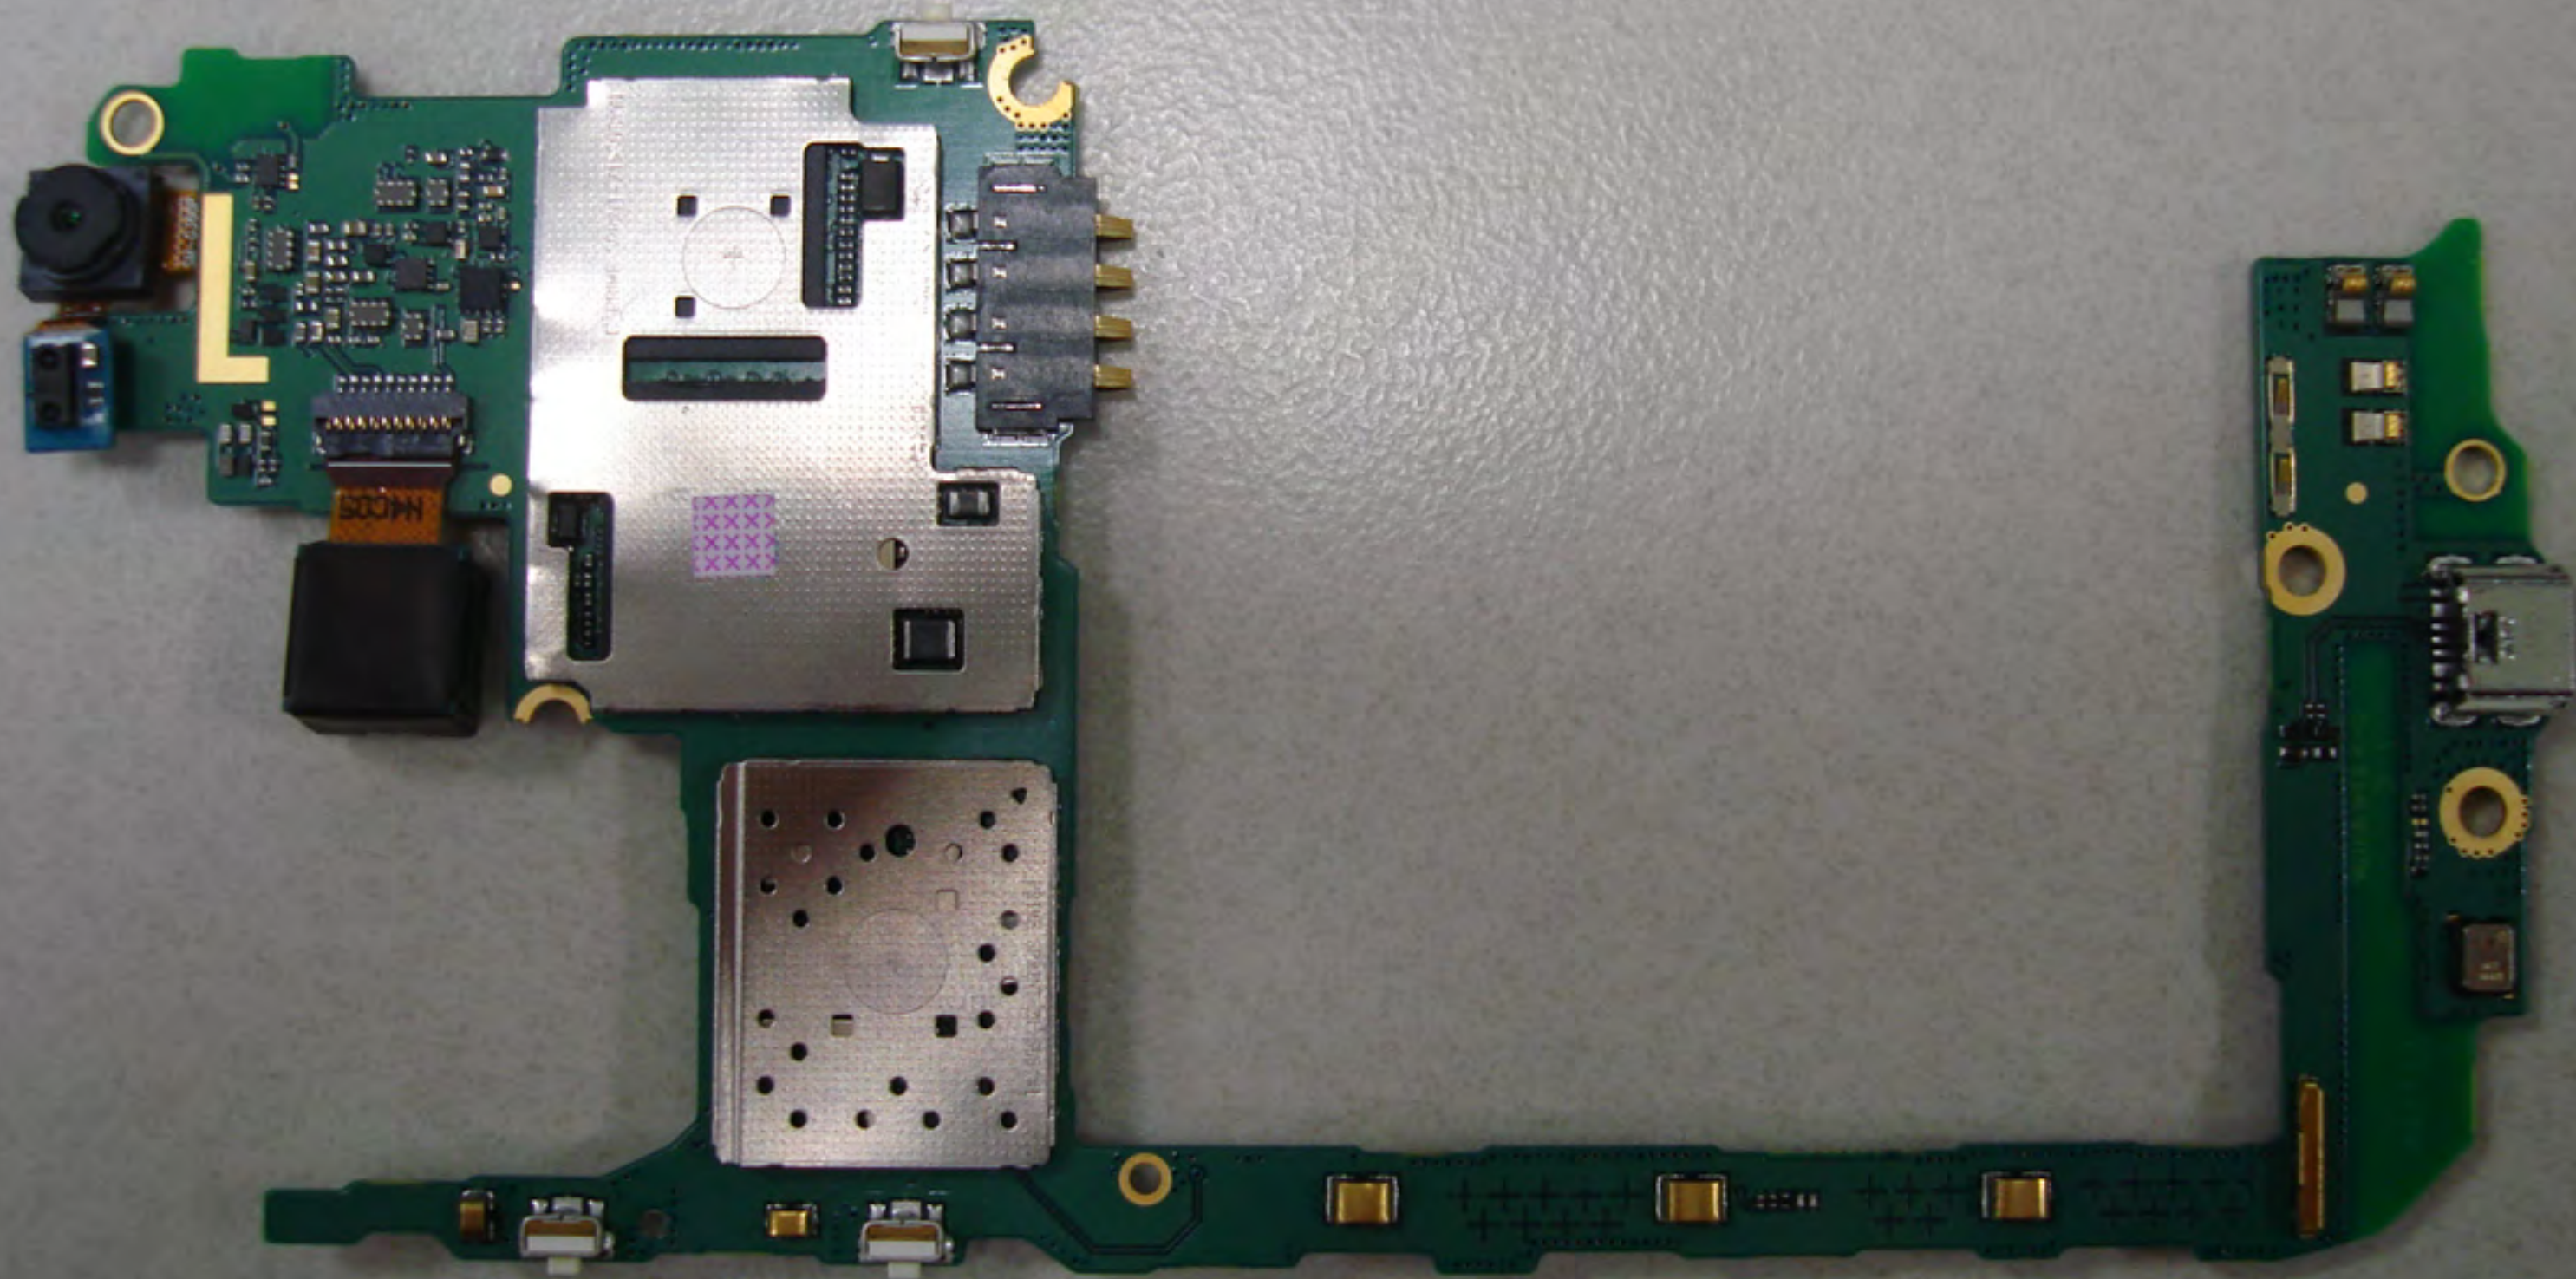

Model : SM-G360V UD  
SKU : SMG360VHAA  
FCC ID : A3LSMG360V  
For information call 1 888 987 4357  
MADE IN CHINA VZW-1504  
14.12 G360V 8GB  
IMEI : 990004709857217

BC

SAMSUNG

C4C10DEBB

C4C03D008

X4C07S  
>Pd<

PCK

9 10 11 12 13 14 15 16