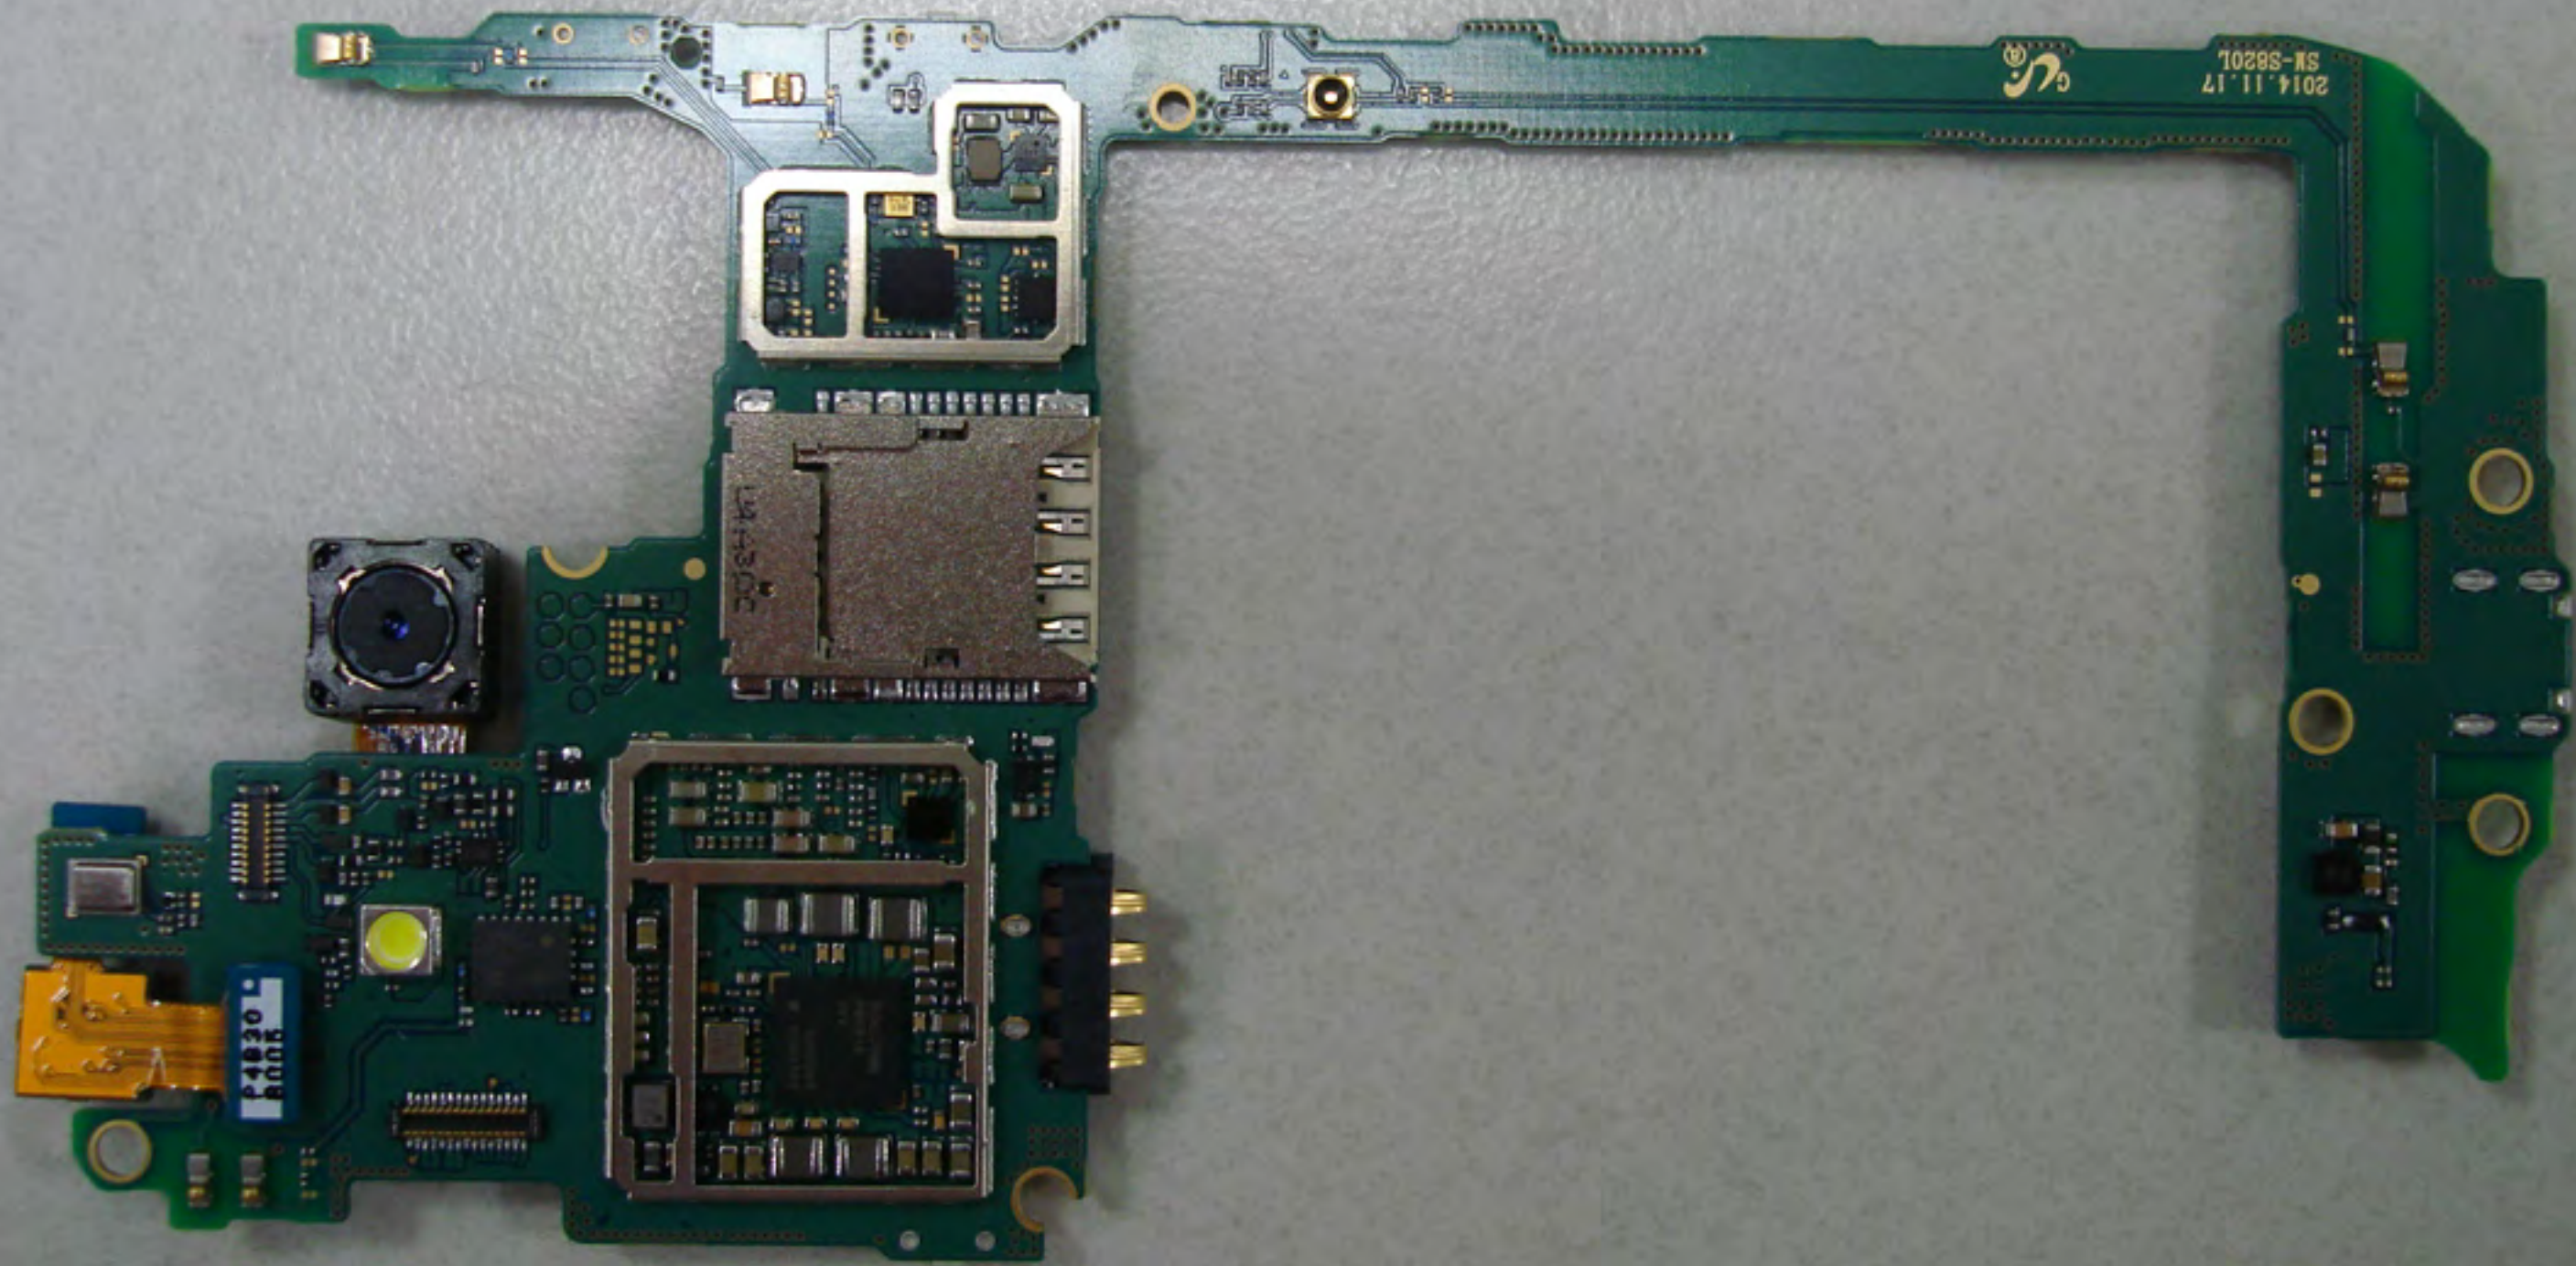

Model : SM-G360V UD  
SKU : SMG360VHAA  
FCC ID : A3LSMG360V  
For information call 1 888 987 4357  
MADE IN CHINA VZW-1504  
14.12 G360V 8GB  
IMEI : 990004709857217

BC

SAMSUNG

C4C10DEBB

C4C03D008

X4C07S  
>Pd<

PCK

9 10 11 12 13 14 15 16