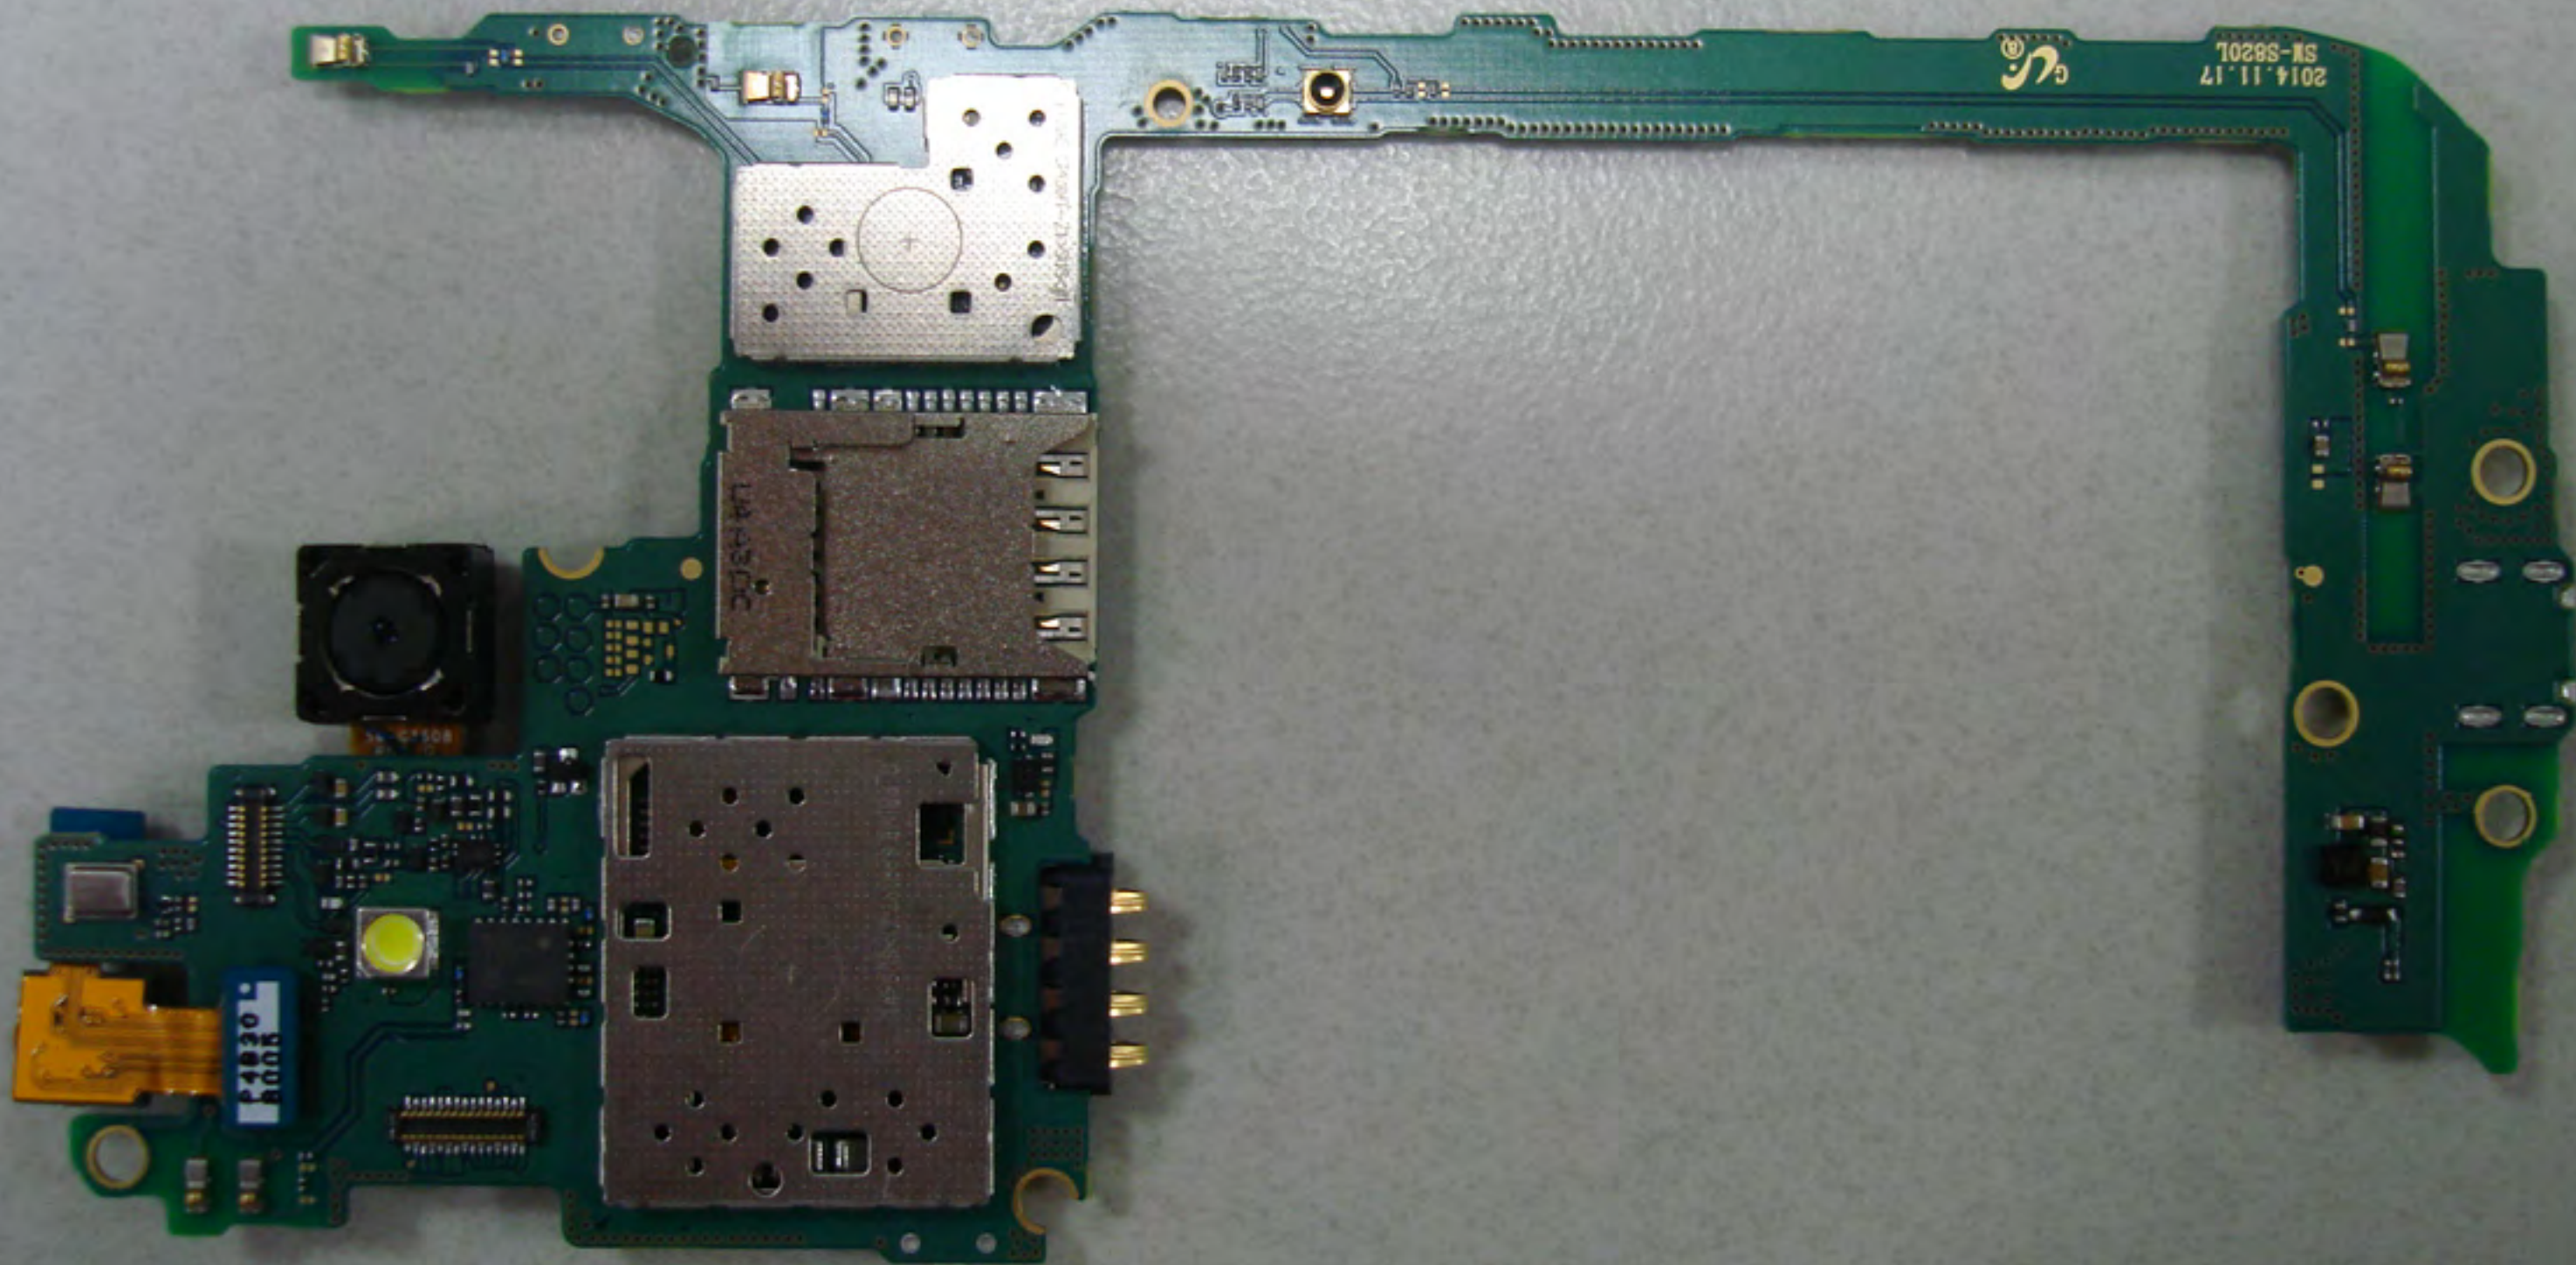

Model : SM-G360V UD  
SKU : SMG360VHAA  
FCC ID : A3LSMG360V  
For information call 1 888 987 4357  
MADE IN CHINA VZW-1504  
14.12 G360V 8GB  
IMEI : 990004709857217

BC

SAMSUNG

C4C10DEBB

C4C03D008

X4C07S  
>Pd<

PCK

9 10 11 12 13 14 15 16