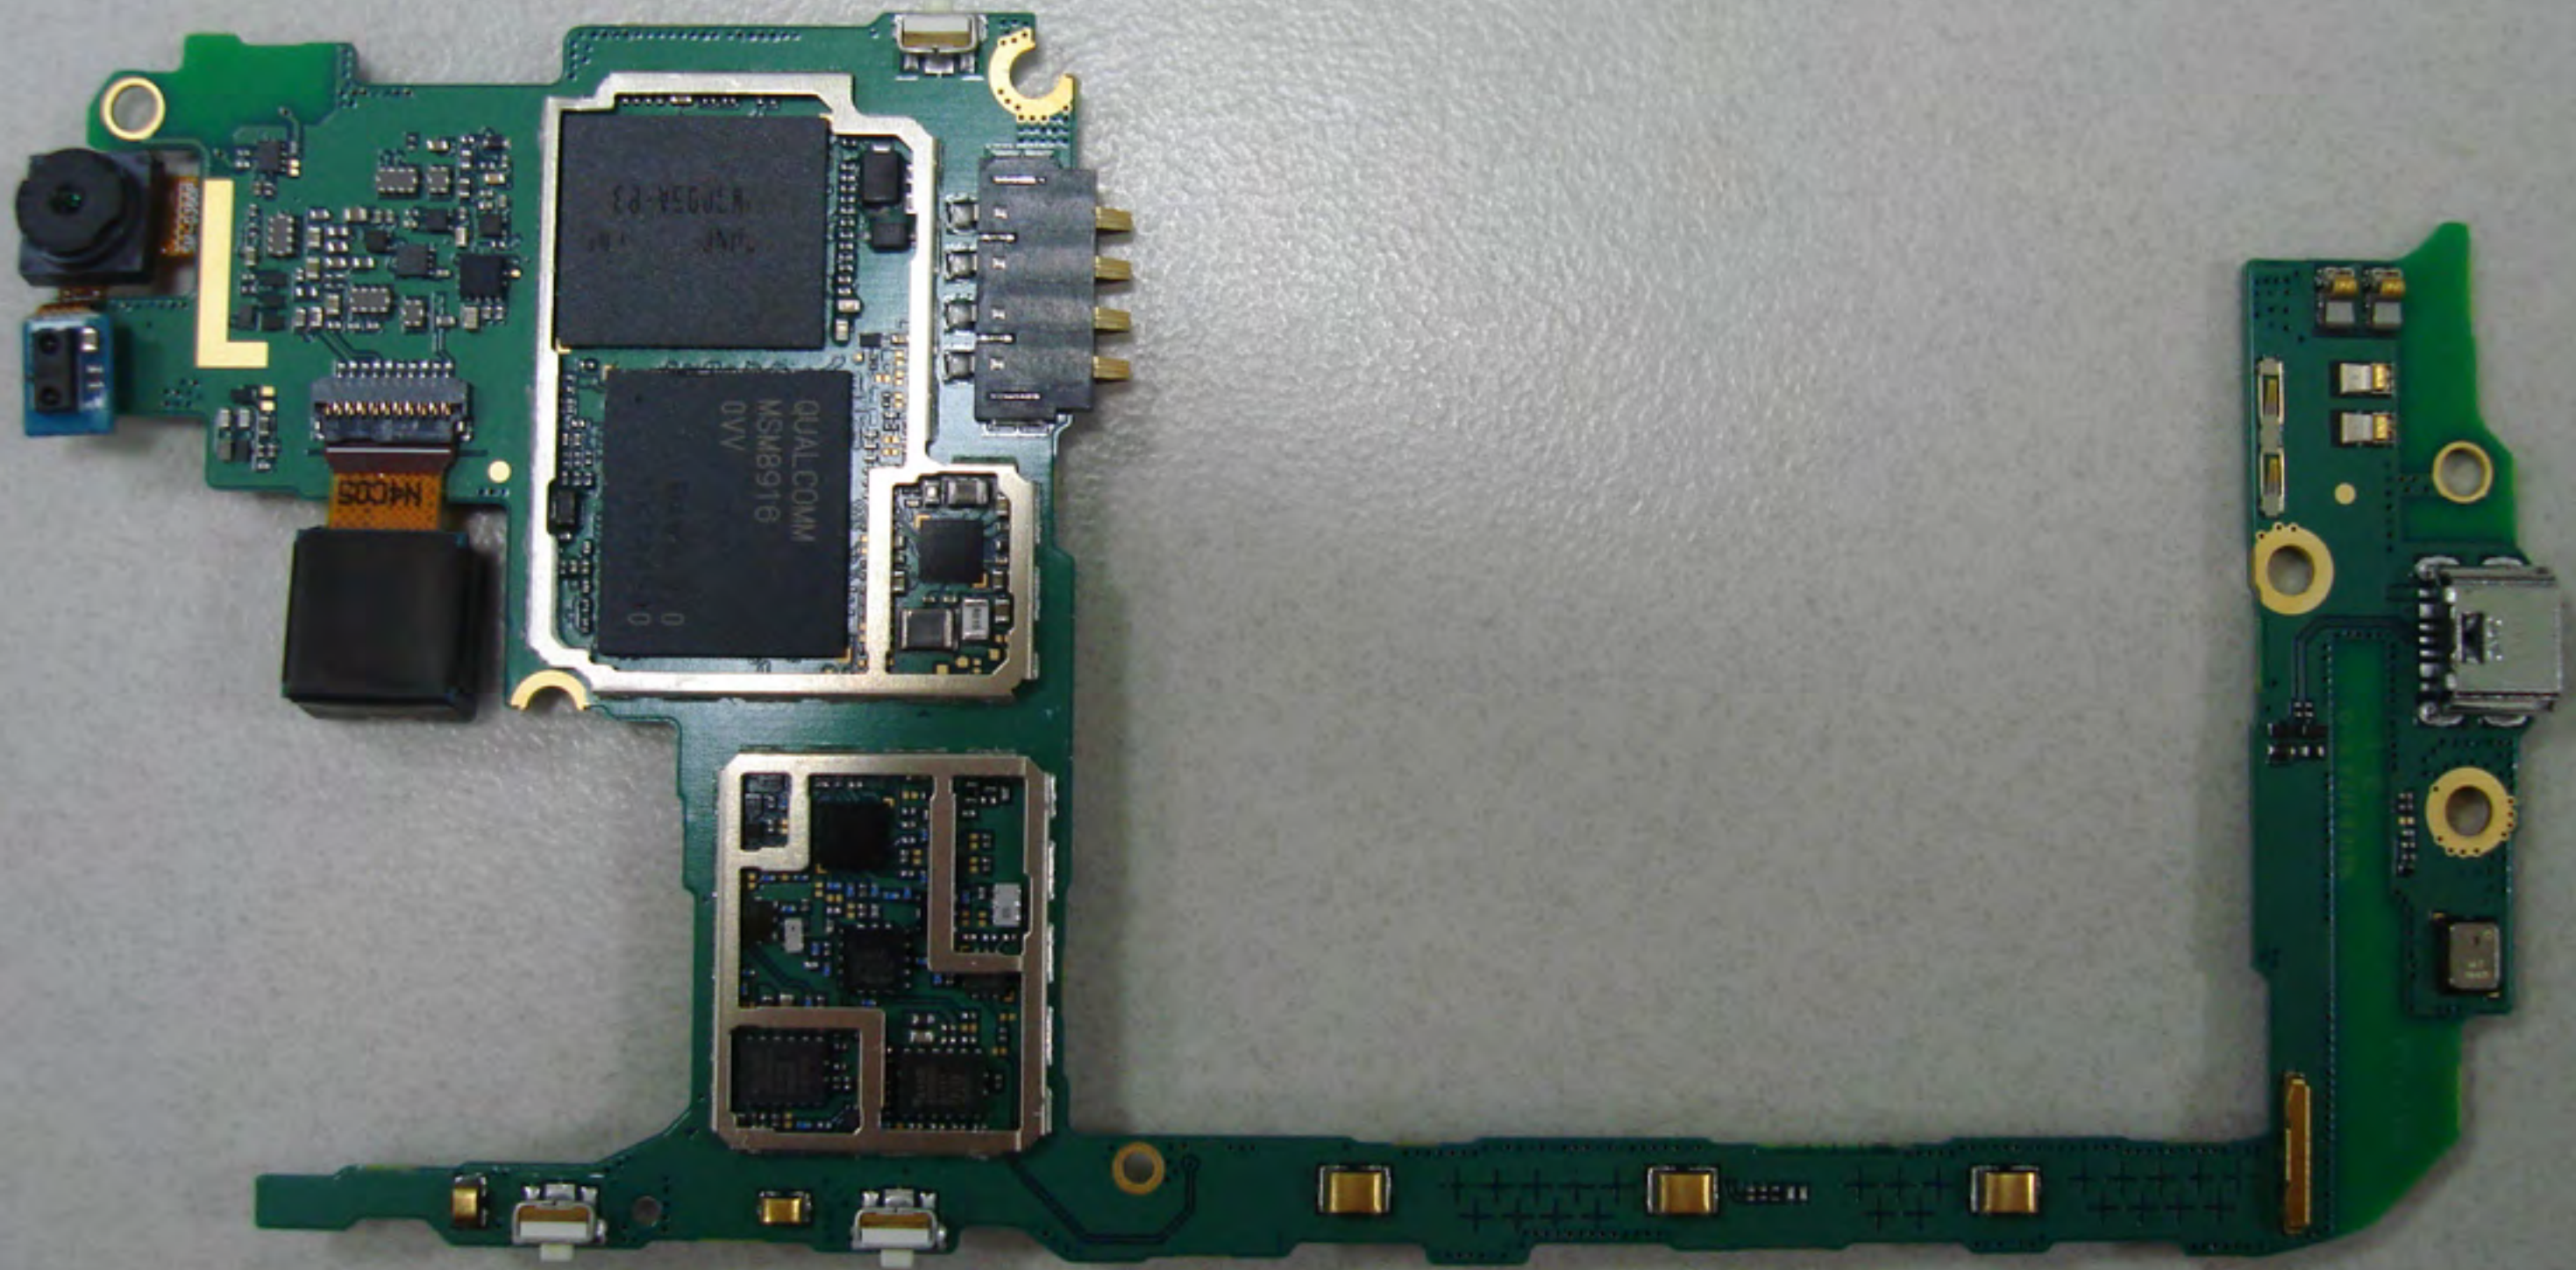

Model : SM-G360V UD  
SKU : SMG360VHAA  
FCC ID : A3LSMG360V  
For information call 1 888 987 4357  
MADE IN CHINA VZW-1504  
14.12 G360V 8GB  
IMEI : 990004709857217

BC

SAMSUNG

C4C10DEBB

C4C03D008

X4C07S  
>Pd<

PCK

9 10 11 12 13 14 15 16