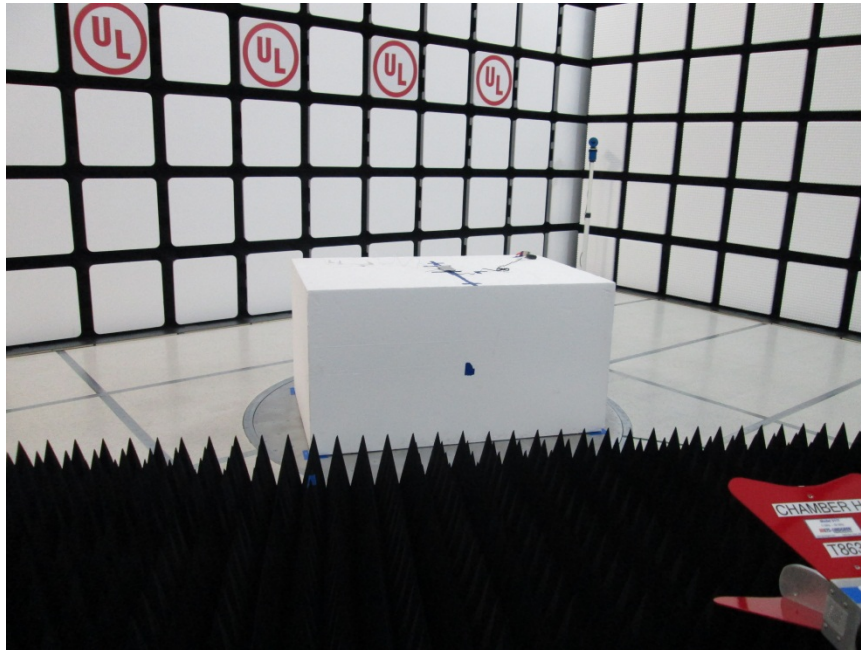

12. SETUP PHOTOS

ANTENNA PORT CONDUCTED RF MEASUREMENT SETUP

RADIATED RF MEASUREMENT SETUP (BELOW 1 GHz)

RADIATED RF MEASUREMENT SETUP (ABOVE 1 GHz)

RADIATED FRONT PHOTO (ABOVE 1 GHz)

RADIATED BACK PHOTO (ABOVE 1 GHz)

RADIATED RF MEASUREMENT SETUP FOR PORTABLE CONFIGURATION

Y-AXIS PHOTO

POWERLINE CONDUCTED EMISSIONS MEASUREMENT SETUP

LINE CONDUCTED FRONT PHOTO

LINE CONDUCTED BACK PHOTO

END OF REPORT