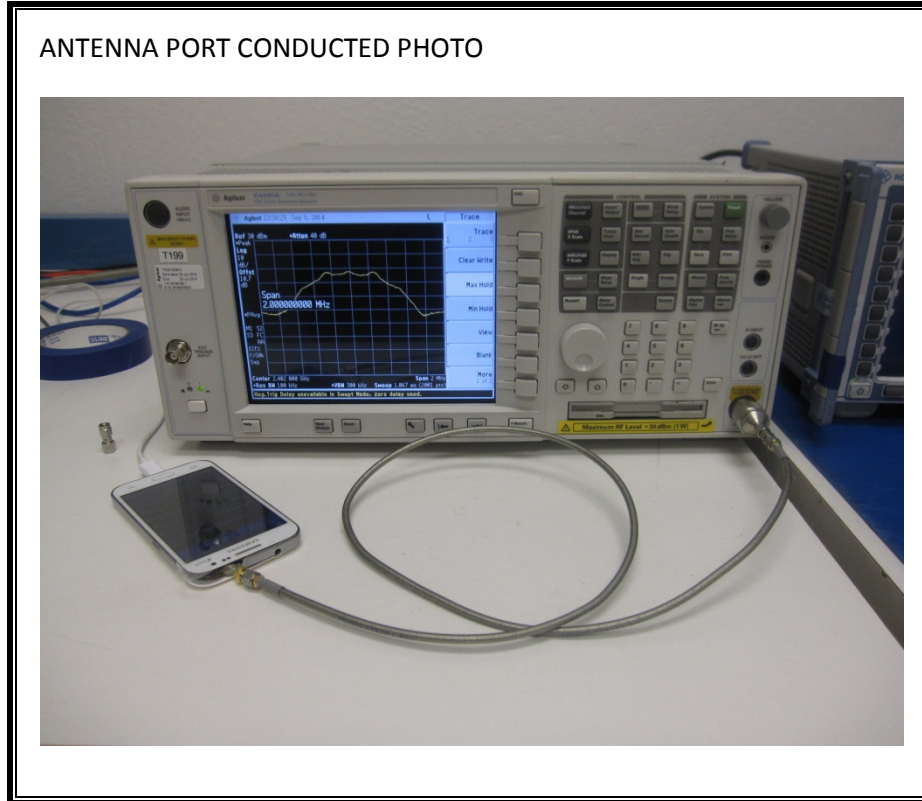

12. SETUP PHOTOS

ANTENNA PORT CONDUCTED RF MEASUREMENT SETUP

RADIATED RF MEASUREMENT SETUP (BELOW 1 GHz)

RADIATED RF MEASUREMENT SETUP (ABOVE 1 GHz)

RADIATED FRONT PHOTO (ABOVE 1 GHz)

RADIATED BACK PHOTO (ABOVE 1 GHz)

RADIATED RF MEASUREMENT SETUP FOR PORTABLE CONFIGURATION

Y-AXIS PHOTO

POWERLINE CONDUCTED EMISSIONS MEASUREMENT SETUP

LINE CONDUCTED FRONT PHOTO

LINE CONDUCTED BACK PHOTO

END OF REPORT