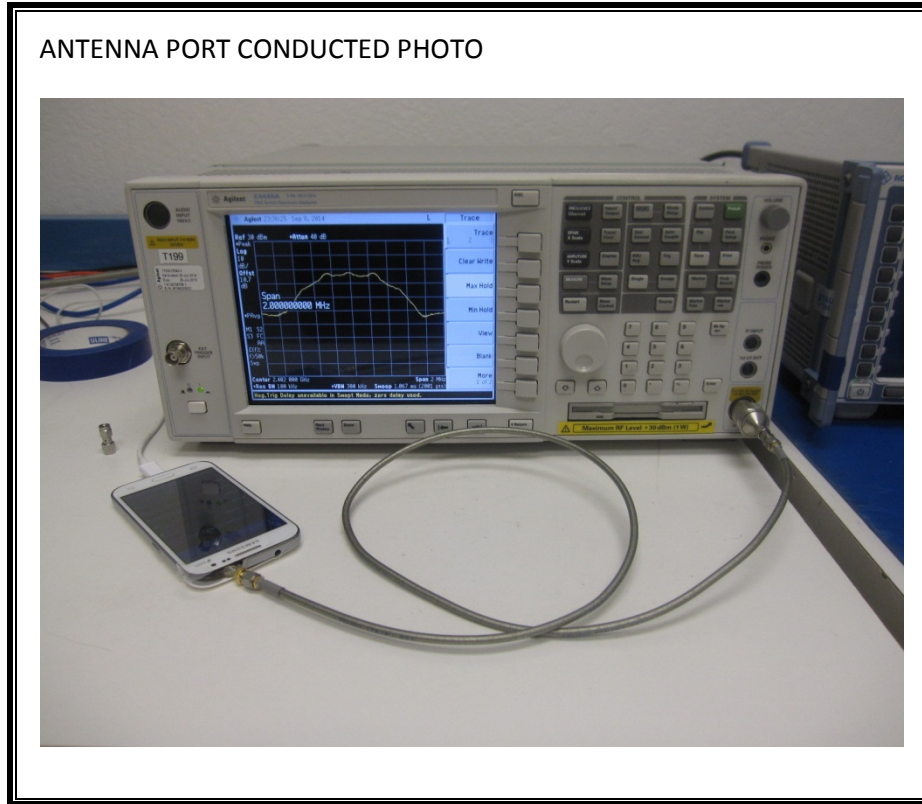

### ANTENNA PORT CONDUCTED RF MEASUREMENT SETUP

**RADIATED RF MEASUREMENT SETUP (BELOW 1 GHz)**

RADIATED FRONT PHOTO (BELOW 1 GHz)

**RADIATED BACK PHOTO (BELOW 1 GHz)**

**RADIATED RF MEASUREMENT SETUP (ABOVE 1 GHz)**

RADIATED FRONT PHOTO (ABOVE 1 GHz)

RADIATED BACK PHOTO (ABOVE 1 GHz)

**RADIATED RF MEASUREMENT SETUP FOR PORTABLE CONFIGURATION**

X-AXIS PHOTO

Y-AXIS PHOTO

Z-AXIS PHOTO

**POWERLINE CONDUCTED EMISSIONS MEASUREMENT SETUP**

LINE CONDUCTED BACK PHOTO

**END OF REPORT**