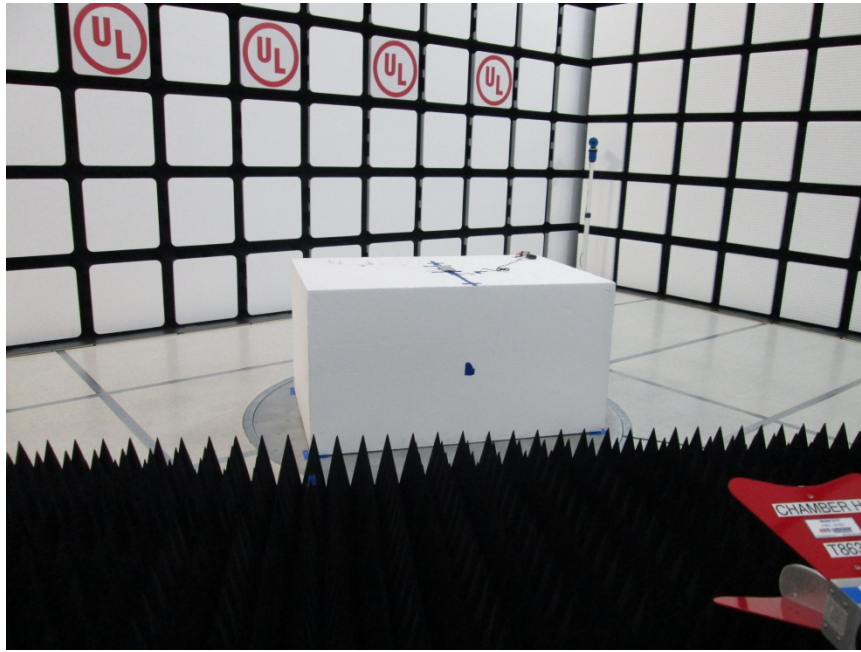

### ANTENNA PORT CONDUCTED RF MEASUREMENT SETUP

**RADIATED RF MEASUREMENT SETUP (BELOW 1 GHz)**

RADIATED FRONT PHOTO (BELOW 1 GHz)

**RADIATED BACK PHOTO (BELOW 1 GHz)**

**RADIATED RF MEASUREMENT SETUP (ABOVE 1 GHz)**

RADIATED FRONT PHOTO (ABOVE 1 GHz)

RADIATED BACK PHOTO (ABOVE 1 GHz)

**RADIATED RF MEASUREMENT SETUP FOR PORTABLE CONFIGURATION**

X-AXIS PHOTO

Y-AXIS PHOTO

Z-AXIS PHOTO

**POWERLINE CONDUCTED EMISSIONS MEASUREMENT SETUP**

LINE CONDUCTED BACK PHOTO

**END OF REPORT**