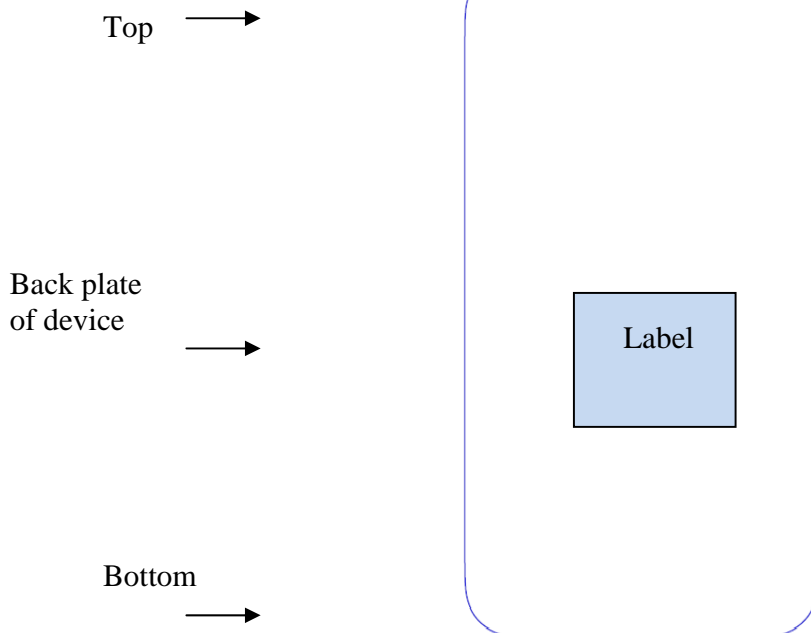

Label and Location

Samsung Phone Model: SM-G360H/DS
FCC ID: A3LSMG360H

Label:

Location:

Label is placed inside of the battery compartment.