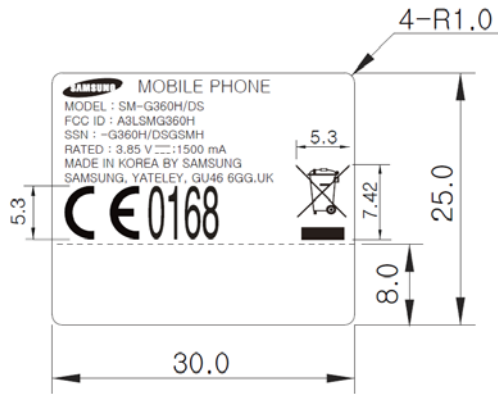

Label and Location

Samsung Phone Model: SM-G360H/DS
FCC ID: A3LSMG360H

Label:

Location:

Label is placed inside of the battery compartment.