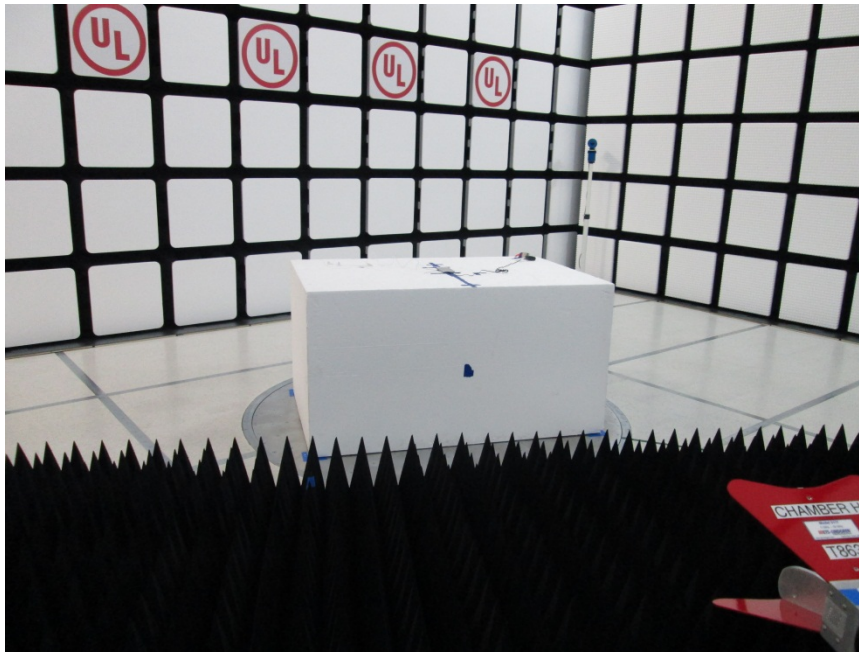

12. SETUP PHOTOS

ANTENNA PORT CONDUCTED RF MEASUREMENT SETUP

RADIATED RF MEASUREMENT SETUP (BELOW 1 GHz)

RADIATED RF MEASUREMENT SETUP (ABOVE 1 GHz)

RADIATED FRONT PHOTO (ABOVE 1 GHz)

RADIATED BACK PHOTO (ABOVE 1 GHz)

RADIATED RF MEASUREMENT SETUP FOR PORTABLE CONFIGURATION

Y-AXIS PHOTO

POWERLINE CONDUCTED EMISSIONS MEASUREMENT SETUP

LINE CONDUCTED FRONT PHOTO

LINE CONDUCTED BACK PHOTO

END OF REPORT