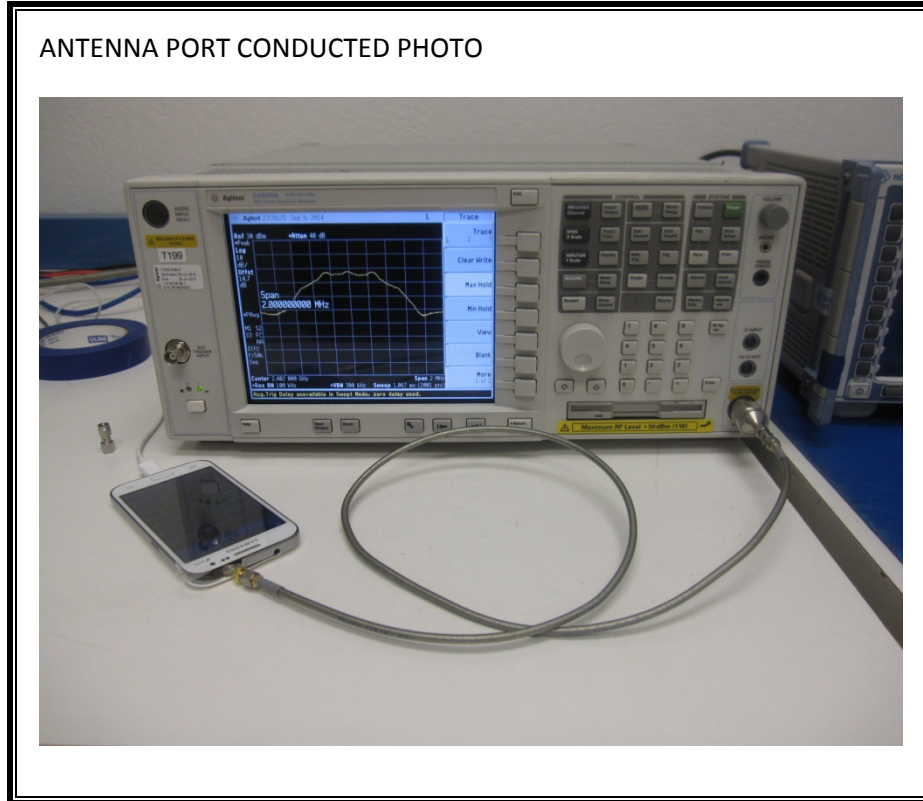

12. SETUP PHOTOS

ANTENNA PORT CONDUCTED RF MEASUREMENT SETUP

RADIATED RF MEASUREMENT SETUP (BELOW 1 GHz)

RADIATED RF MEASUREMENT SETUP (ABOVE 1 GHz)

RADIATED FRONT PHOTO (ABOVE 1 GHz)

RADIATED BACK PHOTO (ABOVE 1 GHz)

RADIATED RF MEASUREMENT SETUP FOR PORTABLE CONFIGURATION

Y-AXIS PHOTO

POWERLINE CONDUCTED EMISSIONS MEASUREMENT SETUP

LINE CONDUCTED FRONT PHOTO

LINE CONDUCTED BACK PHOTO

END OF REPORT