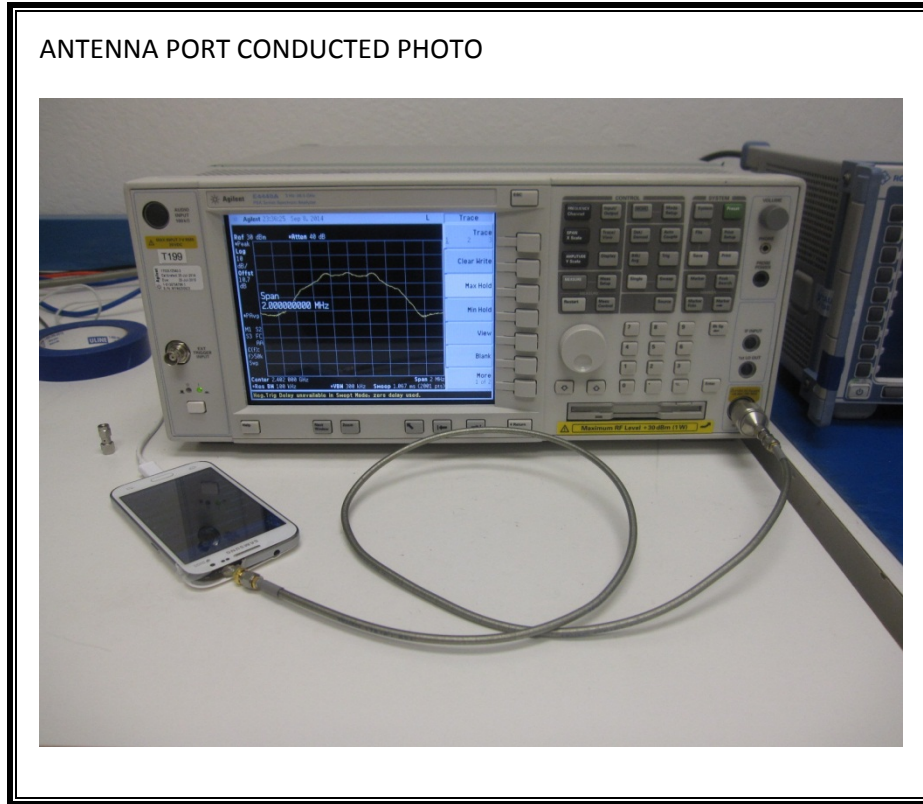

11. SETUP PHOTOS

ANTENNA PORT CONDUCTED RF MEASUREMENT SETUP

RADIATED RF MEASUREMENT SETUP (BELOW 1 GHz)

RADIATED FRONT PHOTO (BELOW 1 GHz)

RADIATED BACK PHOTO (BELOW 1 GHz)

RADIATED RF MEASUREMENT SETUP (ABOVE 1 GHz)

RADIATED FRONT PHOTO (ABOVE 1 GHz)

RADIATED BACK PHOTO (ABOVE 1 GHz)

RADIATED RF MEASUREMENT SETUP FOR PORTABLE CONFIGURATION

Z-AXIS PHOTO

POWERLINE CONDUCTED EMISSIONS MEASUREMENT SETUP

LINE CONDUCTED BACK PHOTO