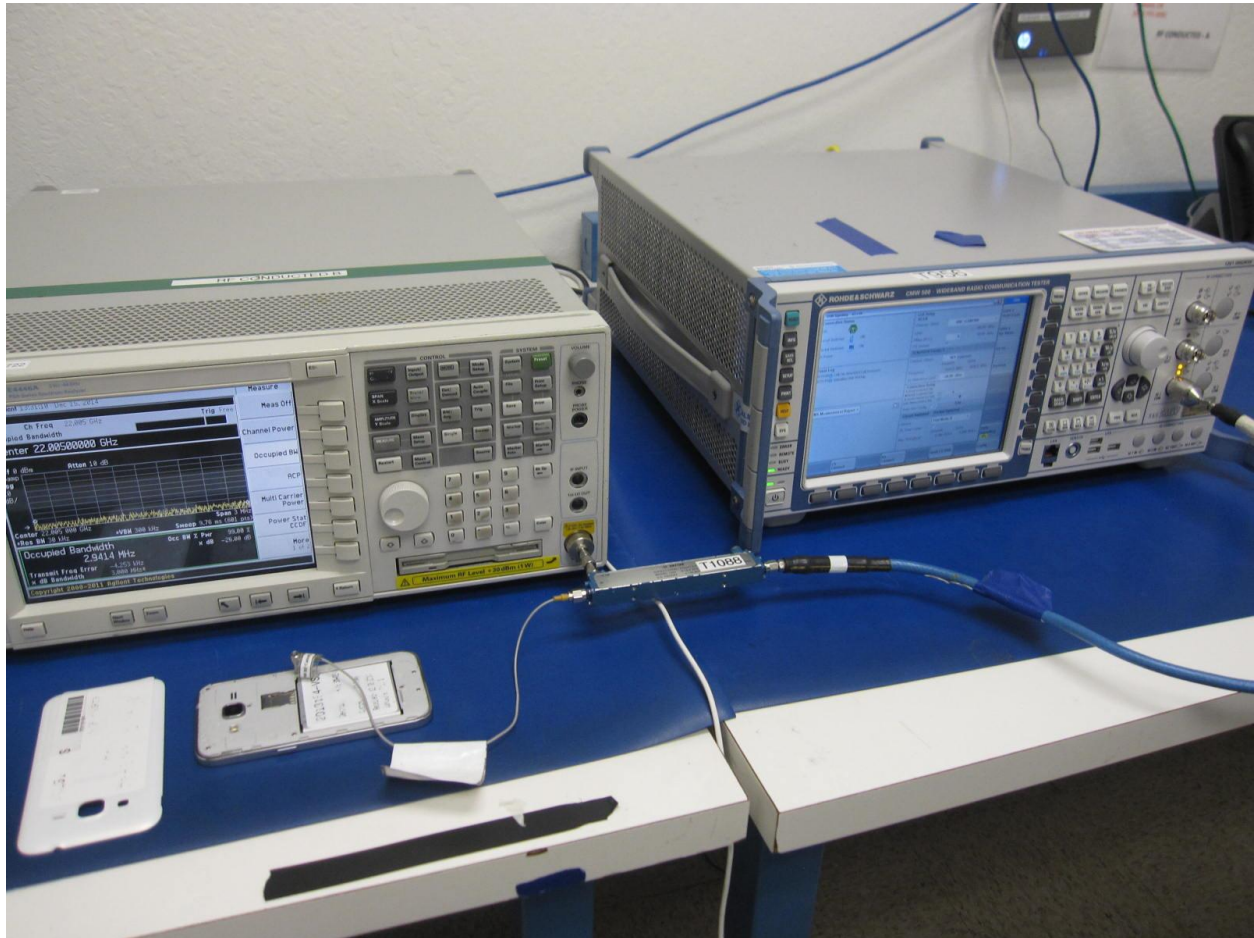

12. SETUP PHOTOS

ANTENNA PORT CONDUCTED RF MEASUREMENT SETUP

RADIATED RF MEASUREMENT SETUP FOR PORTABLE CONFIGURATION FRONT VIEW

RADIATED RF MEASUREMENT SETUP FOR PORTABLE CONFIGURATION BACK VIEW

X AXIS FRONT VIEW

Y AXIS FRONT VIEW

Z AXIS FRONT VIEW

ENVIRONMENTAL CHAMBER PHOTO

END OF REPORT