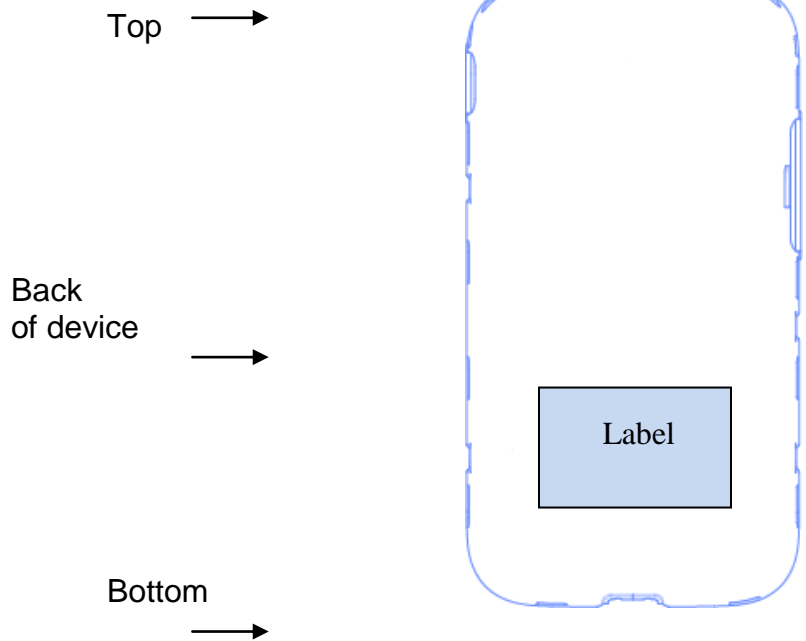

Label and Location

Model: SM-G360GY
FCC ID: A3LSMG360GY

Label:

Location:

Phone: Label is placed inside of the battery compartment.