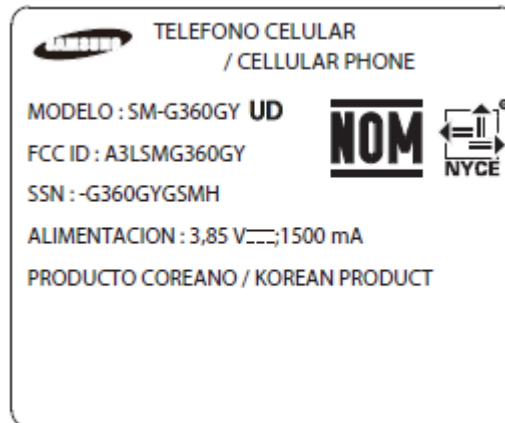

Label and Location

Model: SM-G360GY
FCC ID: A3LSMG360GY

Label:

Location:

Phone: Label is placed inside of the battery compartment.