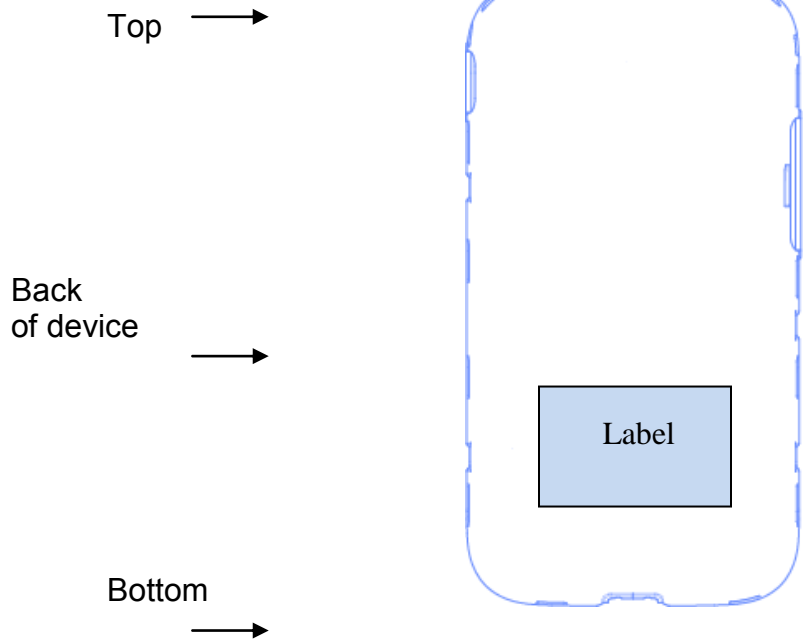

Label and Location

Model: SM-G360G
FCC ID: A3LSMG360G

Label:

Location:

Label is placed inside of the battery compartment.