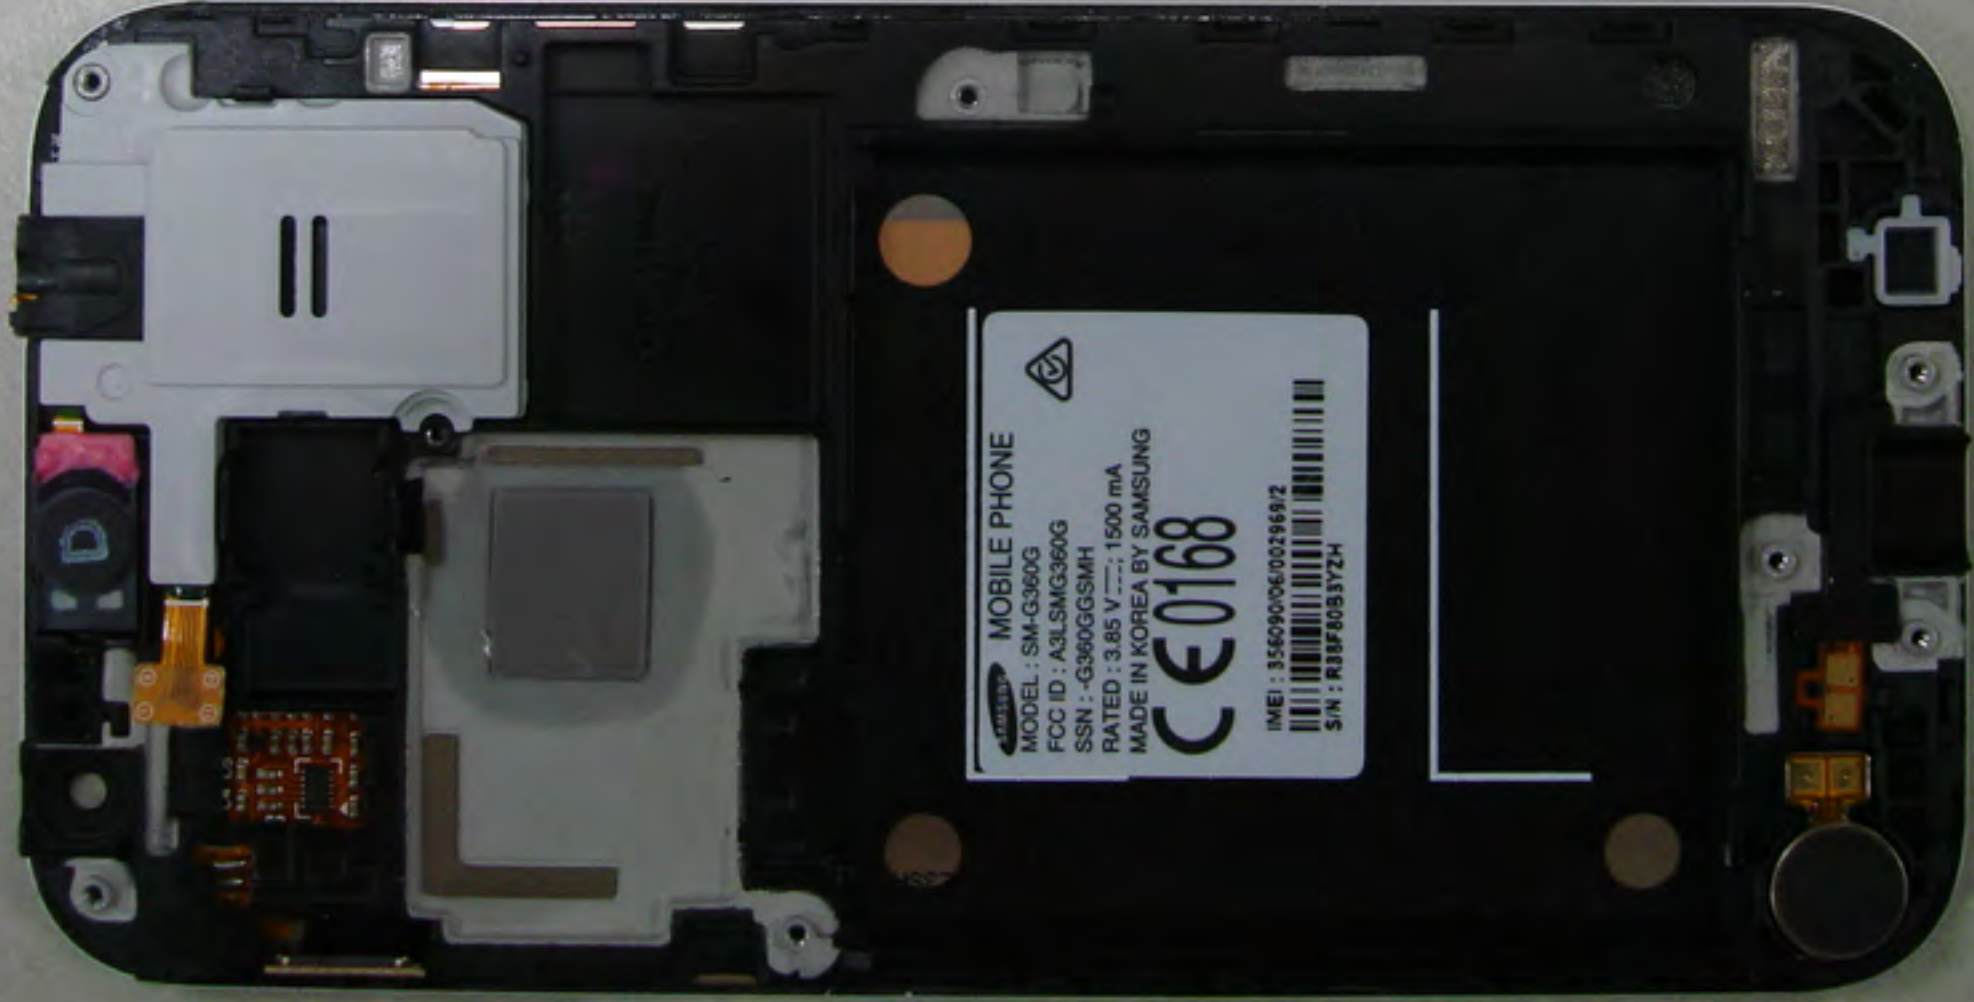

SAMSUNG MOBILE PHONE
MODEL : SM-G360G
FCC ID : A3LSMG360G
SSN : -G360GGSMH
RATED : 3.85 V 1500 mA
MADE IN KOREA BY SAMSUNG
CE0168
IMEI : 356090061002959/2
S/N : R30F40B3YZH

00920
CORE PRIME
>ALC
#1-1

 MOBILE PHONE
MODEL : SM-G360G
FCC ID : A3LSMG360G
SSN : -G360GGSMH
RATED : 3.85 V --- : 1500 mA
MADE IN KOREA BY SAMSUNG
CE0168
IMEI : 356090/06/002969/2

S/N : R3BF60B3YZH

C-Prime-C6 #1-4

11 12 13 14 15 16 17