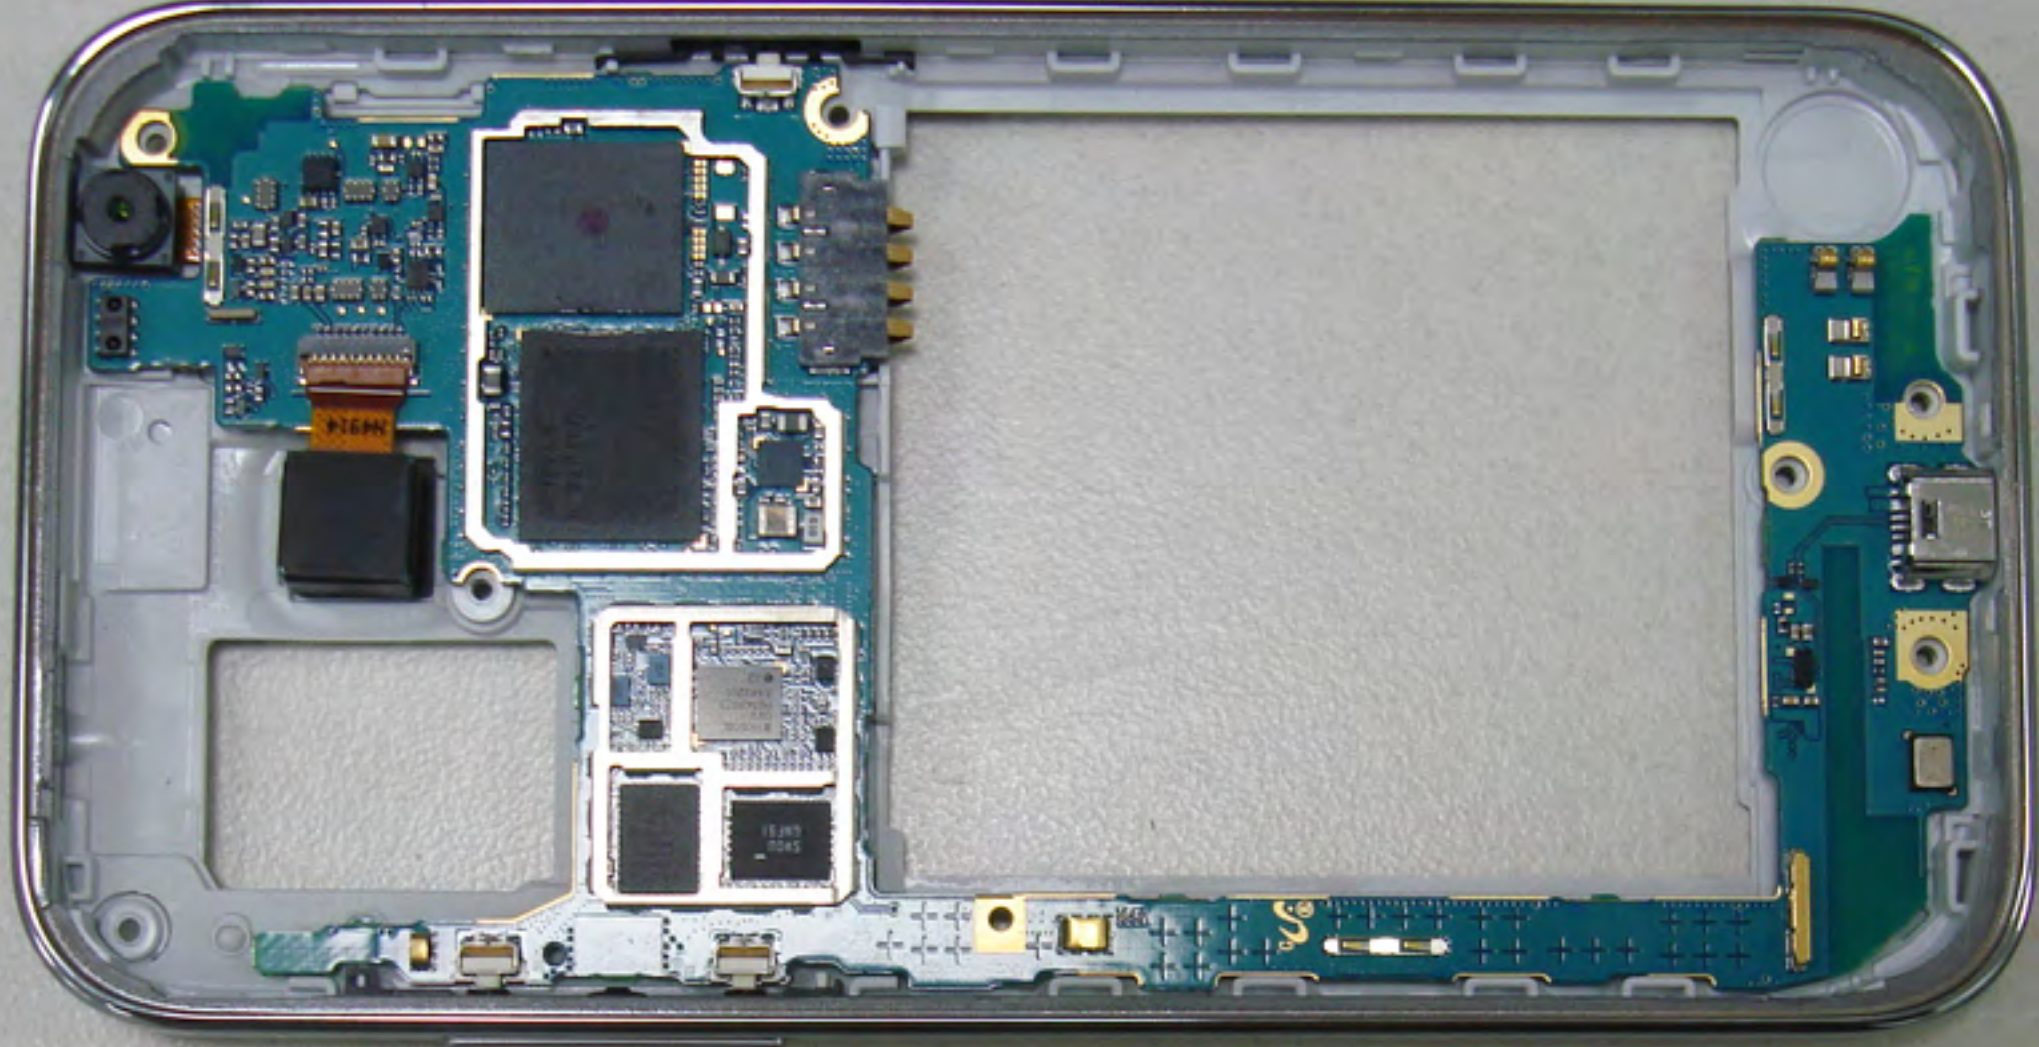

SAMSUNG MOBILE PHONE
MODEL : SM-G360G
FCC ID : A3LSMG360G
SSN : -G360GGSMH
RATED : 3.85 V 1500 mA
MADE IN KOREA BY SAMSUNG
CE0168
IMEI : 356090061002959/2
S/N : R30F40B3YZH

00920
CORE PRIME
>ALC
#1-1

 MOBILE PHONE
MODEL : SM-G360G
FCC ID : A3LSMG360G
SSN : -G360GGSMH
RATED : 3.85 V --- : 1500 mA
MADE IN KOREA BY SAMSUNG
CE0168
IMEI : 356090/06/002969/2

S/N : R3BF60B3YZH

C-Prime-C6 #1-4

11 12 13 14 15 16 17