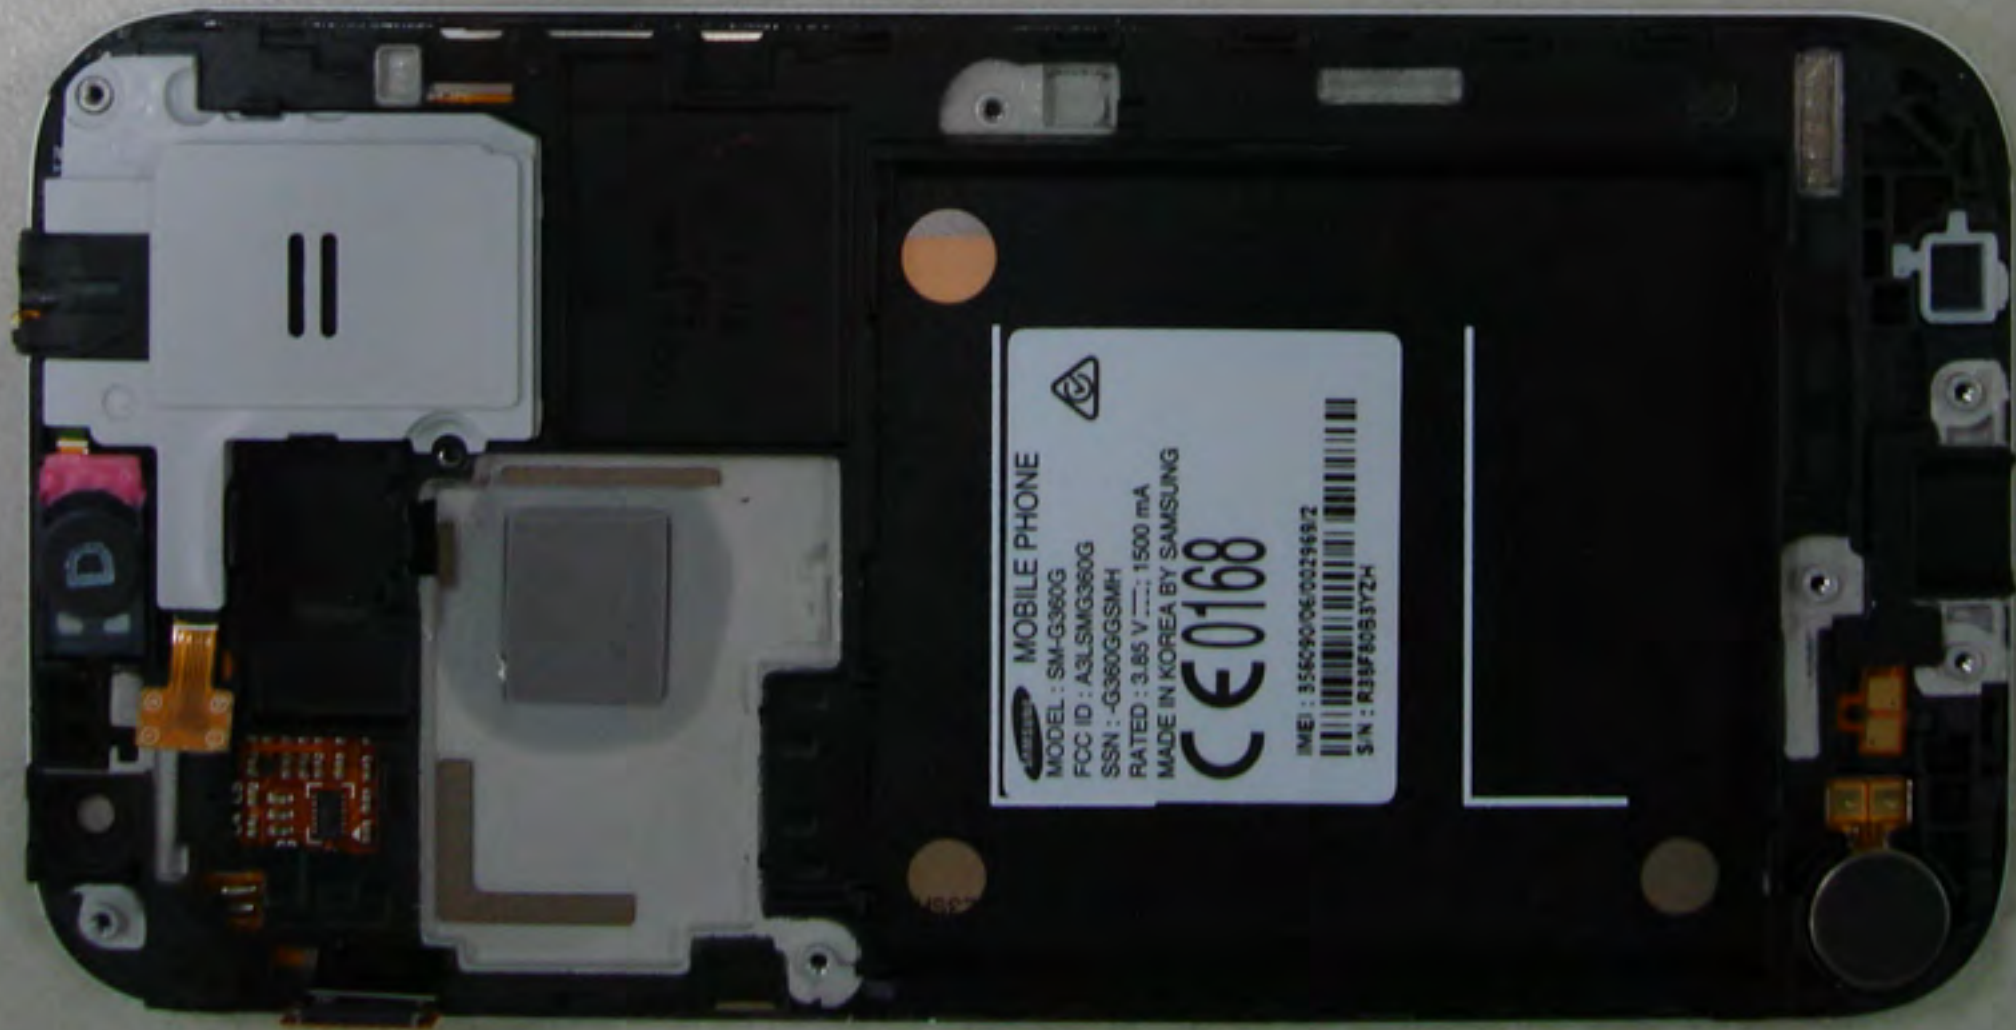

SAMSUNG MOBILE PHONE
MODEL : SM-G360G
FCC ID : A3LSMG360G
SSN : -G360GGSMH
RATED : 3.85 V 1500 mA
MADE IN KOREA BY SAMSUNG
CE0168
IMEI : 356090061002959/2
S/N : R30F40B3YZH

00920
CORE PRIME
>ALC
#1-1

 MOBILE PHONE
MODEL : SM-G360G
FCC ID : A3LSMG360G
SSN : -G360GGSMH
RATED : 3.85 V --- : 1500 mA
MADE IN KOREA BY SAMSUNG
CE0168
IMEI : 356090/06/002969/2

S/N : R3BF60B3YZH

C-Prime-C6 #1-4

11 12 13 14 15 16 17