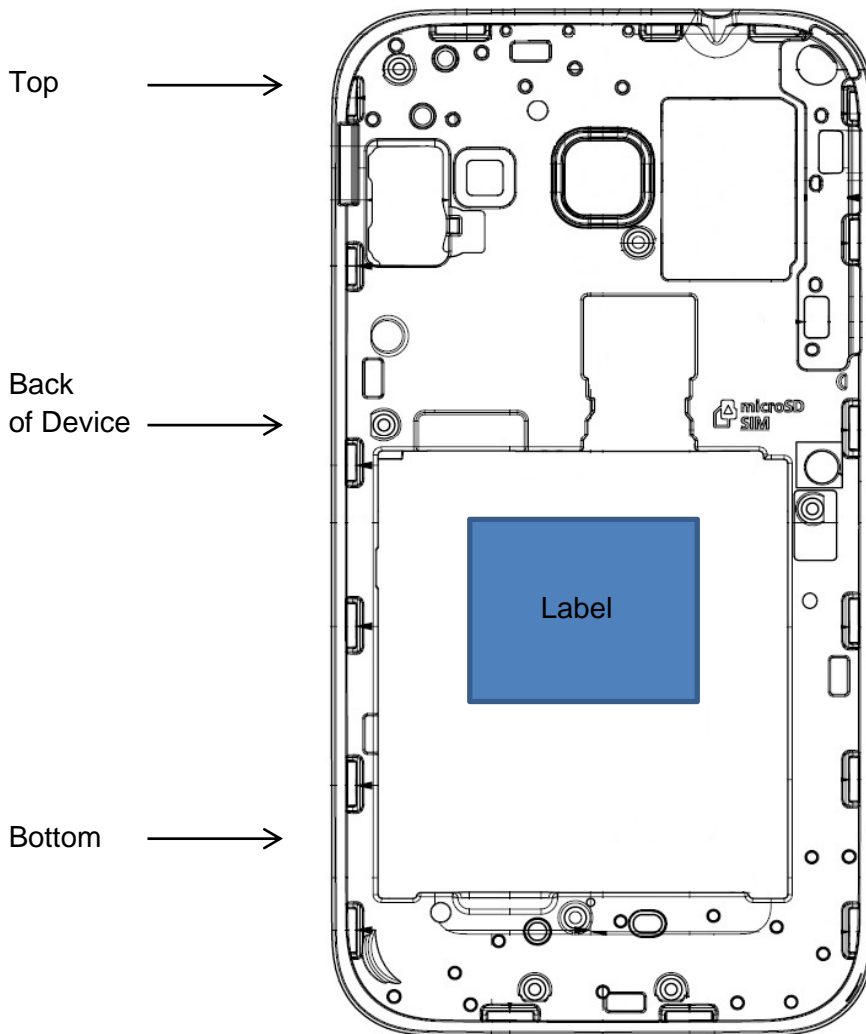

Label and Location

Model : SM-G360FY/DS
FCC ID : A3LSMG360FY

Label

Location

Label is placed inside of the battery compartment