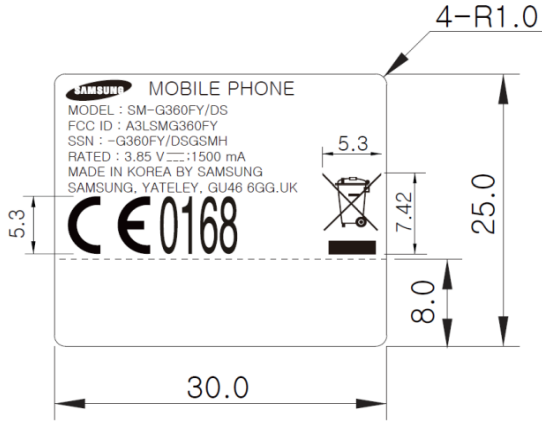

Label and Location

Model : SM-G360FY/DS
FCC ID : A3LSMG360FY

Label

Location

Label is placed inside of the battery compartment