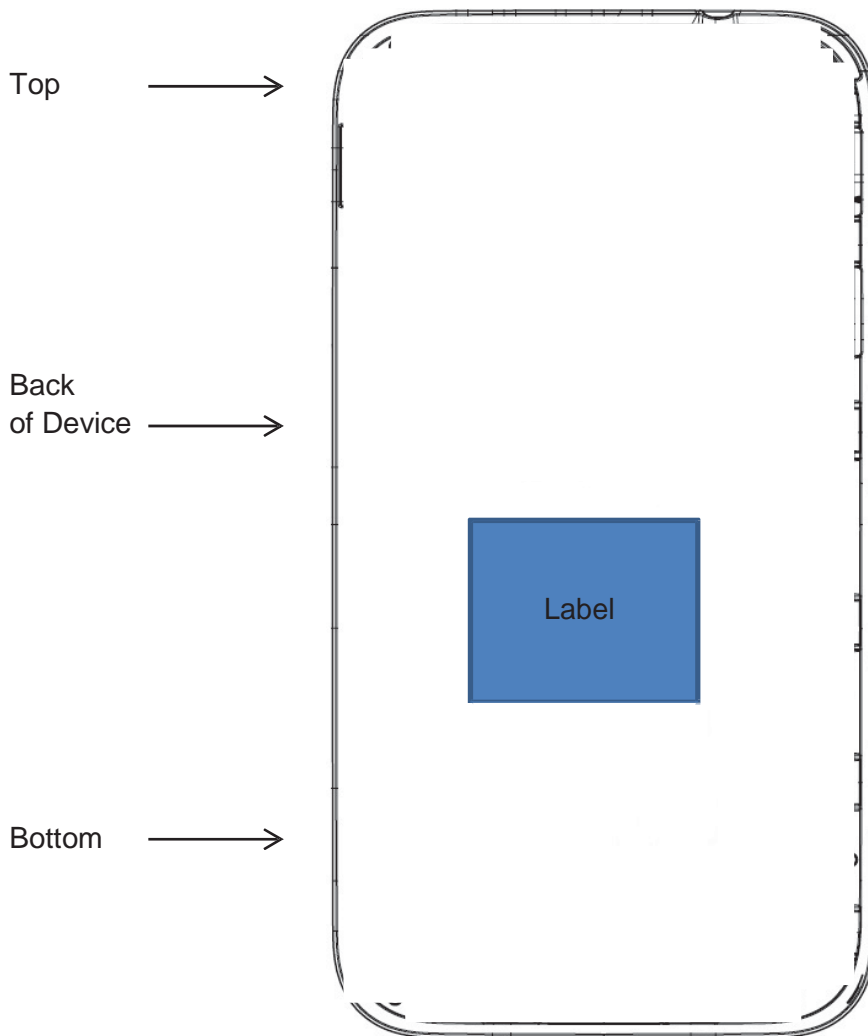

Label and Location

Model : SM-G360AZ
FCC ID : A3LSMG360AZ

Label

Location

Label is placed inside of the battery compartment