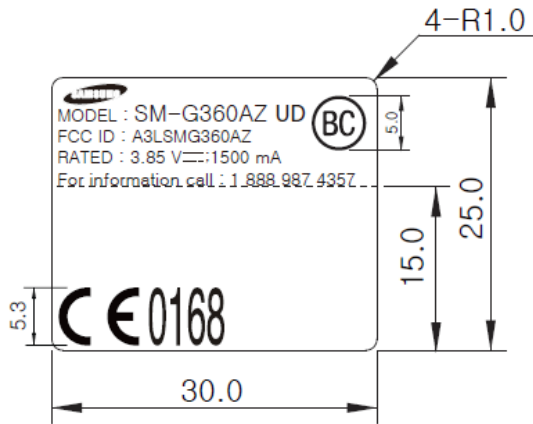

Label and Location

Model : SM-G360AZ
FCC ID : A3LSMG360AZ

Label

Location

Label is placed inside of the battery compartment