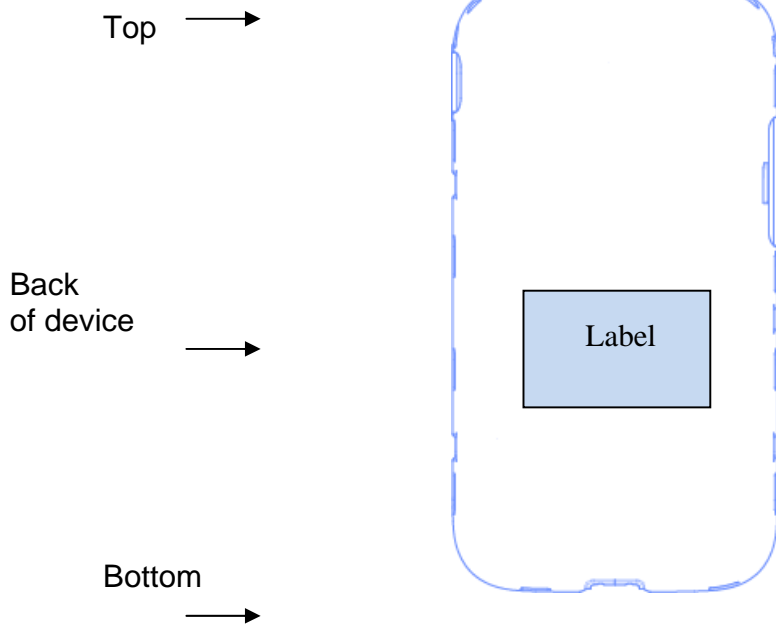

**Label and Location**

Model: SM-G3588V  
FCC ID: A3LSMG3588V

**Label:**

**Location:**

Label is placed inside of the battery compartment.

.”