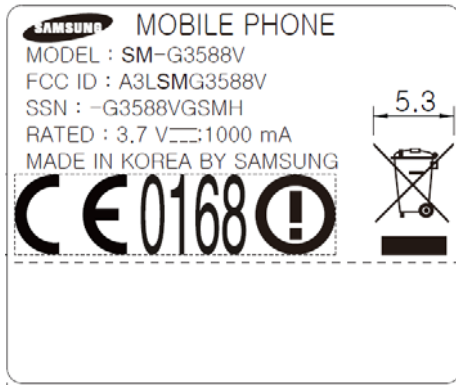

**Label and Location**

Model: SM-G3588V  
FCC ID: A3LSMG3588V

**Label:**

**Location:**

Label is placed inside of the battery compartment.

.”