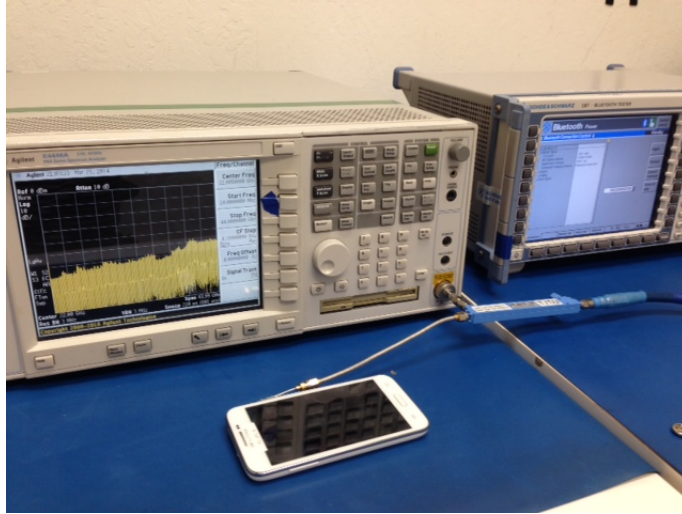

12. SETUP PHOTOS

ANTENNA PORT CONDUCTED RF MEASUREMENT SETUP

RADIATED RF MEASUREMENT SETUP FOR PORTABLE CONFIGURATION

ENVIRONMENTAL CHAMBER PHOTO

END OF REPORT