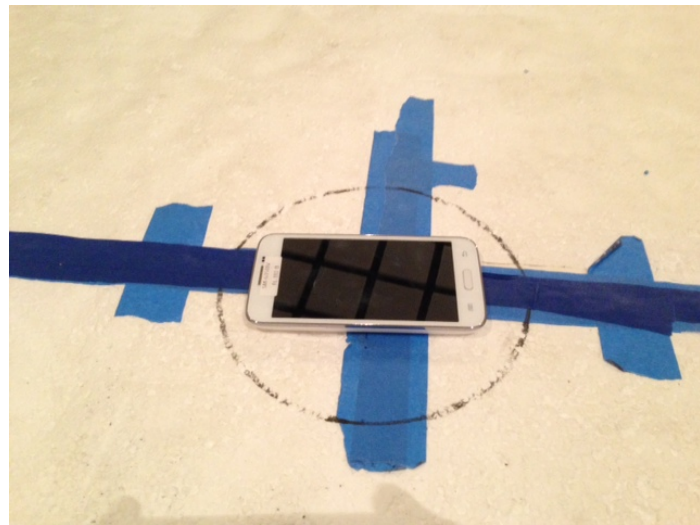

12. SETUP PHOTOS

ANTENNA PORT CONDUCTED RF MEASUREMENT SETUP

RADIATED RF MEASUREMENT SETUP FOR PORTABLE CONFIGURATION

ENVIRONMENTAL CHAMBER PHOTO

END OF REPORT