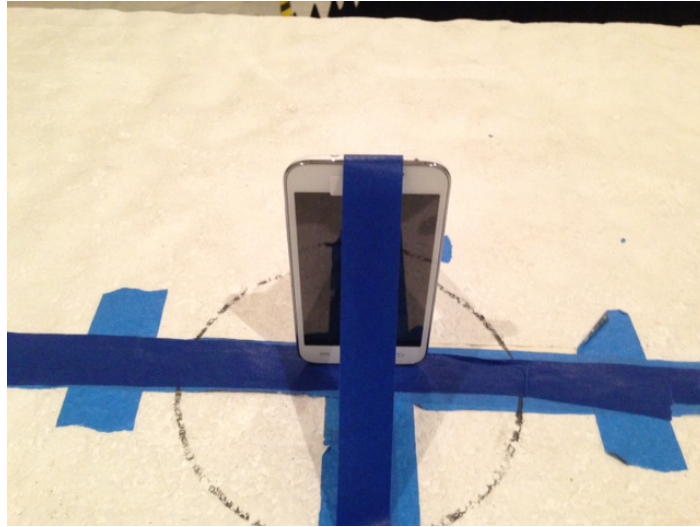

12. SETUP PHOTOS

ANTENNA PORT CONDUCTED RF MEASUREMENT SETUP

RADIATED RF MEASUREMENT SETUP FOR PORTABLE CONFIGURATION

ENVIRONMENTAL CHAMBER PHOTO

END OF REPORT