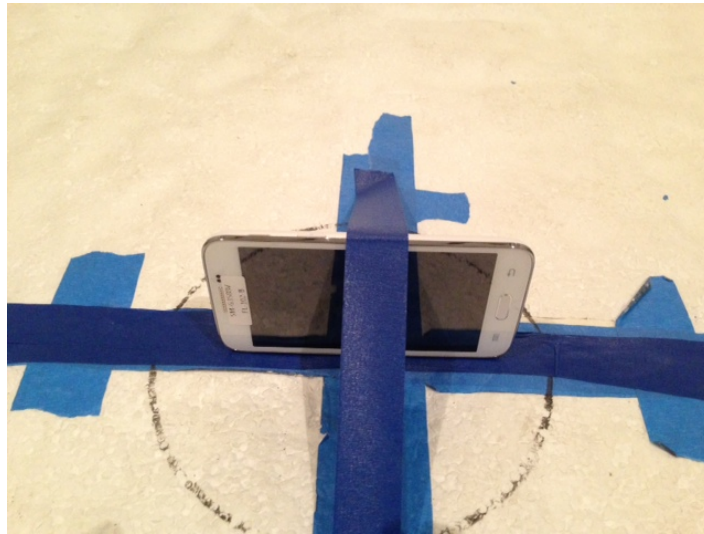

12. SETUP PHOTOS

ANTENNA PORT CONDUCTED RF MEASUREMENT SETUP

RADIATED RF MEASUREMENT SETUP FOR PORTABLE CONFIGURATION

ENVIRONMENTAL CHAMBER PHOTO

END OF REPORT