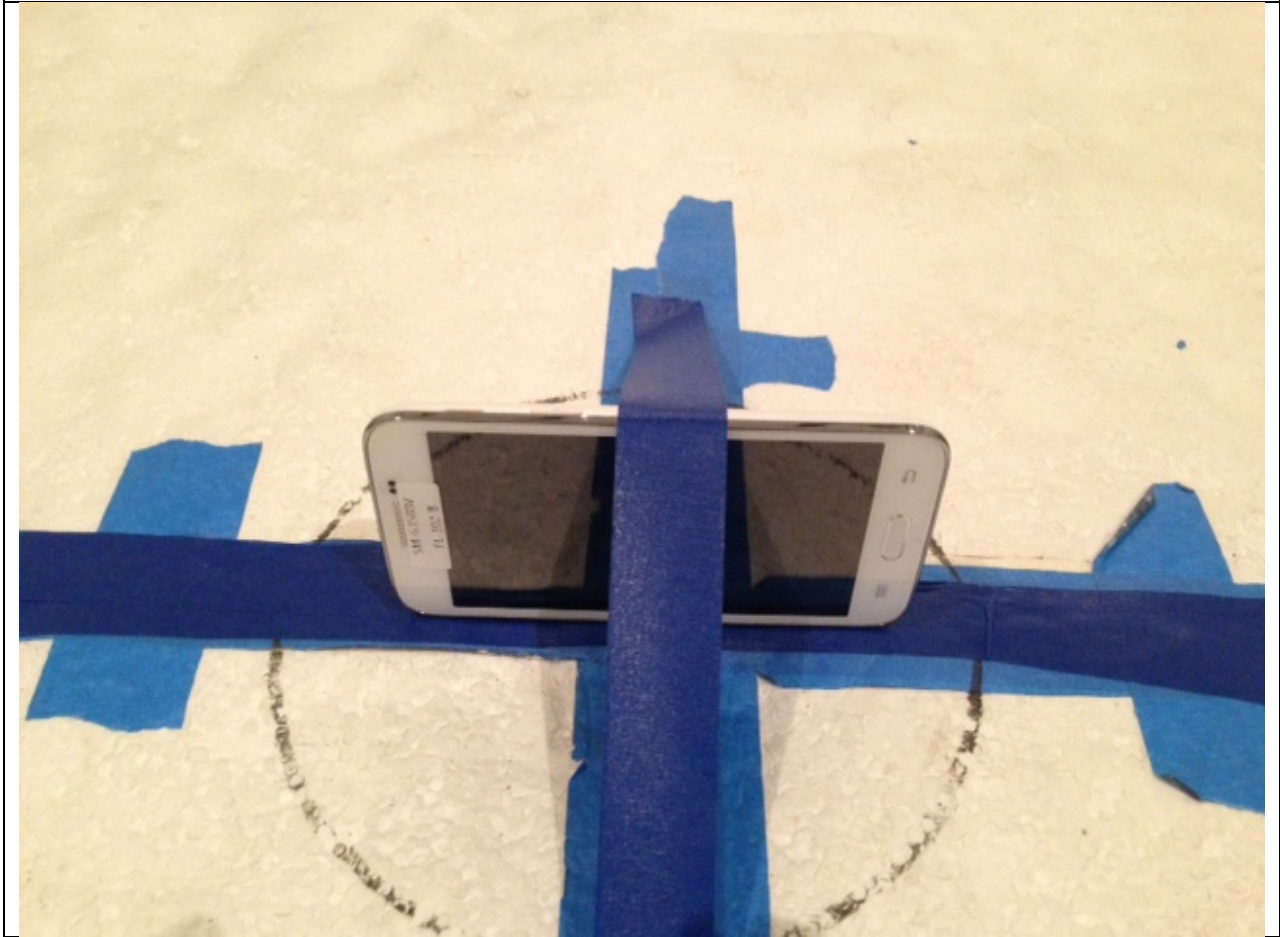

12. SETUP PHOTOS

ANTENNA PORT CONDUCTED RF MEASUREMENT SETUP

ANTENNA PORT CONDUCTED PHOTO

RADIATED RF MEASUREMENT SETUP (BELOW 1 GHz)

RADIATED FRONT=PHOTO (BELOW 1 GHz)

RADIATED BACK PHOTO (BELOW 1 GHz)

RADIATED RF MEASUREMENT SETUP (ABOVE 1 GHz)

RADIATED FRONT PHOTO (ABOVE 1 GHz)

RADIATED BACK PHOTO (ABOVE 1 GHz)

RADIATED RF MEASUREMENT SETUP FOR PORTABLE CONFIGURATION

X-AXIS FRONT PHOTO

Y-AXIS FRONT PHOTO

Z-AXIS FRONT PHOTO

POWERLINE CONDUCTED EMISSIONS MEASUREMENT SETUP

LINE CONDUCTED FRONT PHOTO

LINE CONDUCTED BACK PHOTO

END OF REPORT