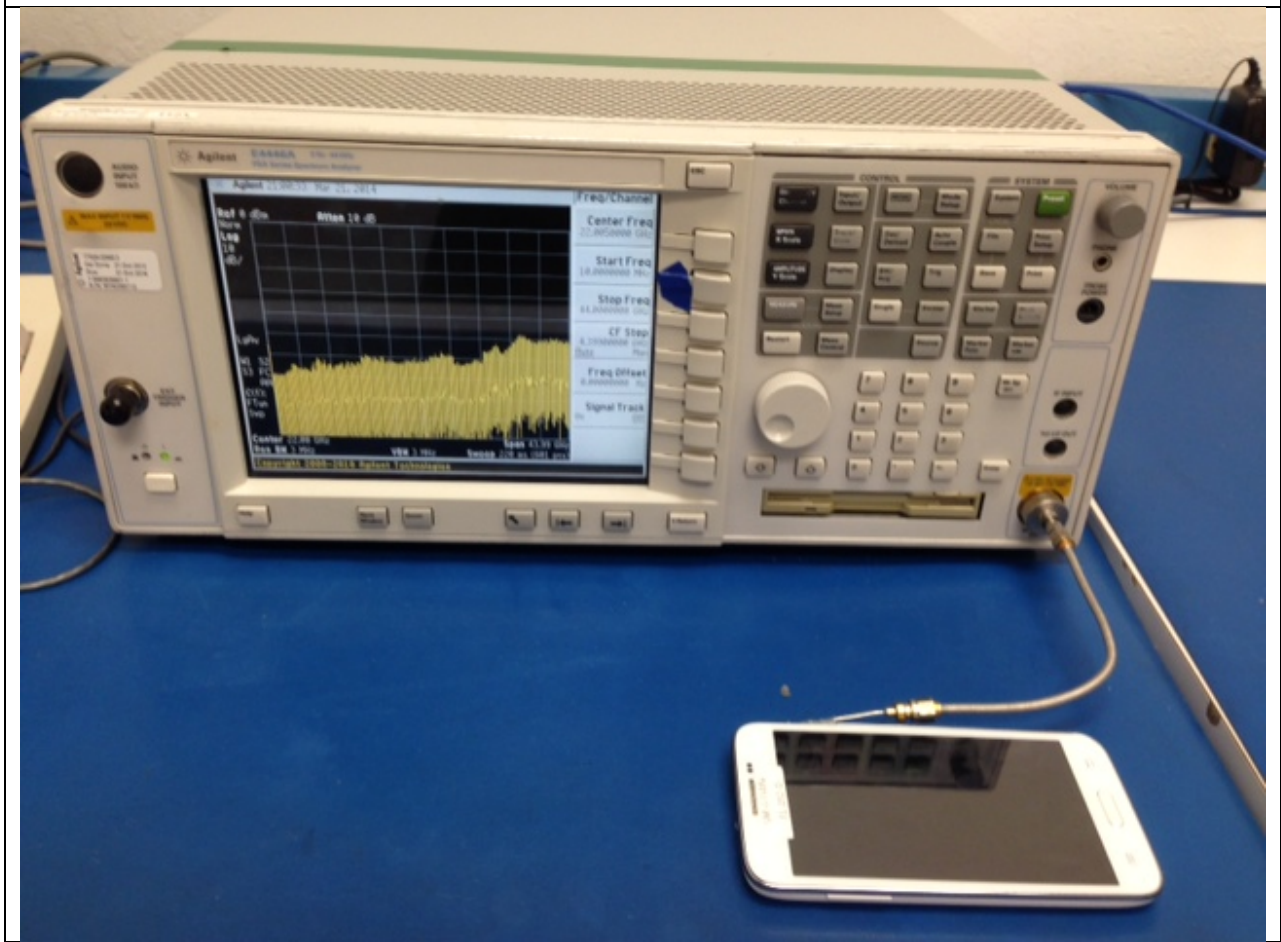

12. SETUP PHOTOS

ANTENNA PORT CONDUCTED RF MEASUREMENT SETUP

ANTENNA PORT CONDUCTED PHOTO

RADIATED RF MEASUREMENT SETUP (BELOW 1 GHz)

RADIATED FRONT=PHOTO (BELOW 1 GHz)

RADIATED BACK PHOTO (BELOW 1 GHz)

RADIATED RF MEASUREMENT SETUP (ABOVE 1 GHz)

RADIATED FRONT PHOTO (ABOVE 1 GHz)

RADIATED BACK PHOTO (ABOVE 1 GHz)

RADIATED RF MEASUREMENT SETUP FOR PORTABLE CONFIGURATION

X-AXIS FRONT PHOTO

Y-AXIS FRONT PHOTO

Z-AXIS FRONT PHOTO

POWERLINE CONDUCTED EMISSIONS MEASUREMENT SETUP

LINE CONDUCTED FRONT PHOTO

LINE CONDUCTED BACK PHOTO

END OF REPORT