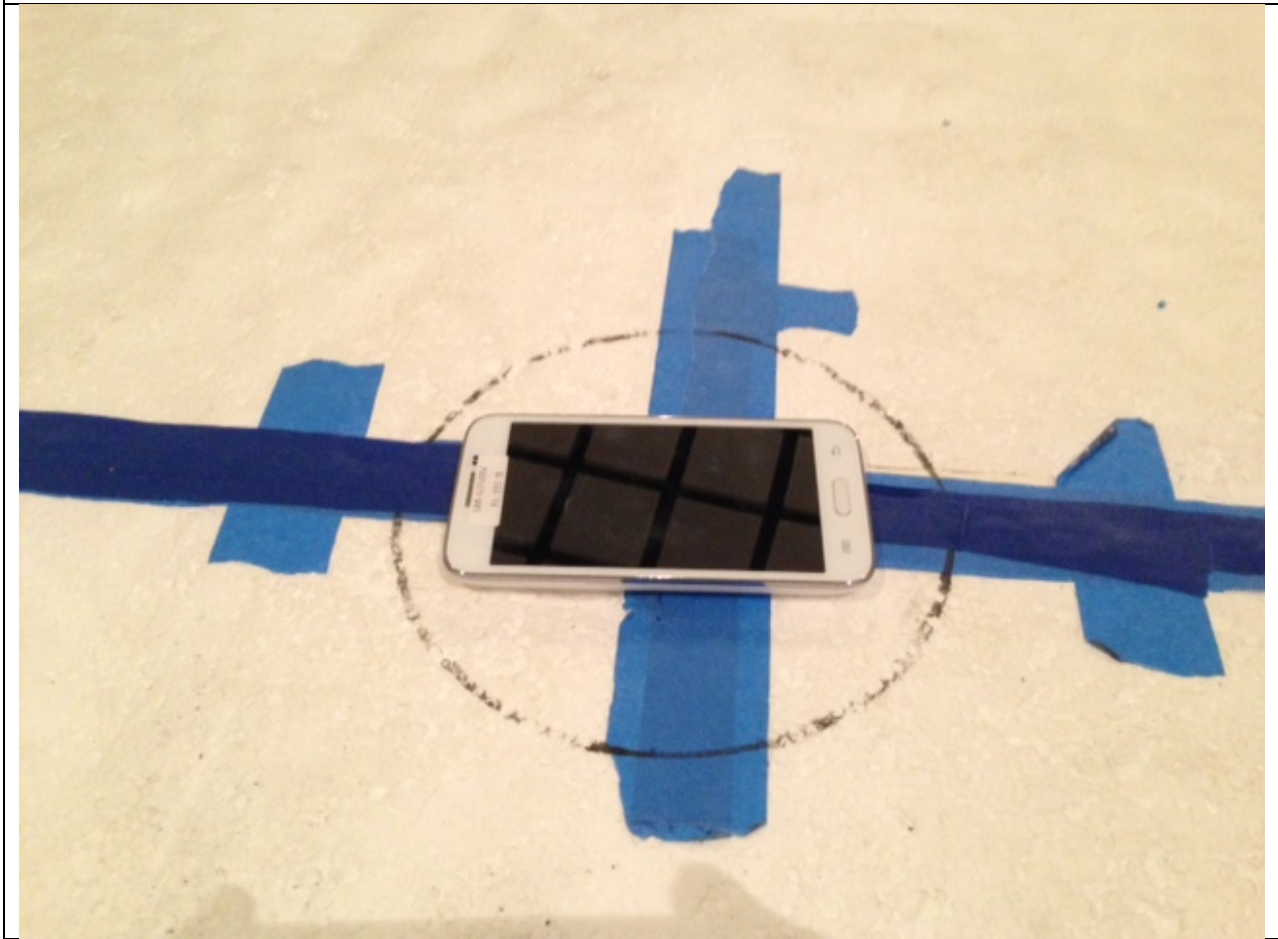

12. SETUP PHOTOS

ANTENNA PORT CONDUCTED RF MEASUREMENT SETUP

ANTENNA PORT CONDUCTED PHOTO

RADIATED RF MEASUREMENT SETUP (BELOW 1 GHz)

RADIATED FRONT=PHOTO (BELOW 1 GHz)

RADIATED BACK PHOTO (BELOW 1 GHz)

RADIATED RF MEASUREMENT SETUP (ABOVE 1 GHz)

RADIATED FRONT PHOTO (ABOVE 1 GHz)

RADIATED BACK PHOTO (ABOVE 1 GHz)

RADIATED RF MEASUREMENT SETUP FOR PORTABLE CONFIGURATION

X-AXIS FRONT PHOTO

Y-AXIS FRONT PHOTO

Z-AXIS FRONT PHOTO

POWERLINE CONDUCTED EMISSIONS MEASUREMENT SETUP

LINE CONDUCTED FRONT PHOTO

LINE CONDUCTED BACK PHOTO

END OF REPORT