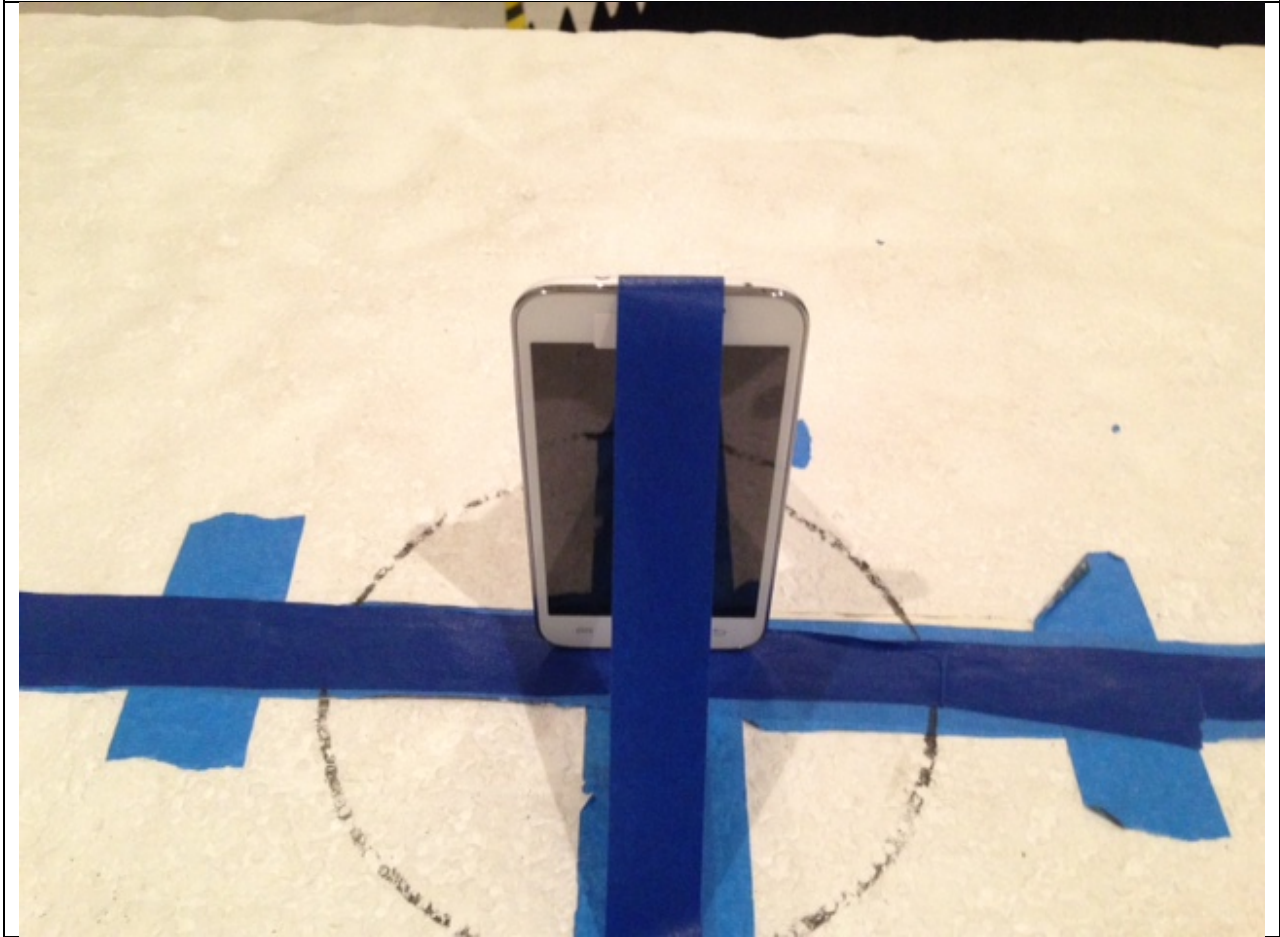

12. SETUP PHOTOS

ANTENNA PORT CONDUCTED RF MEASUREMENT SETUP

ANTENNA PORT CONDUCTED PHOTO

RADIATED RF MEASUREMENT SETUP (BELOW 1 GHz)

RADIATED FRONT=PHOTO (BELOW 1 GHz)

RADIATED BACK PHOTO (BELOW 1 GHz)

RADIATED RF MEASUREMENT SETUP (ABOVE 1 GHz)

RADIATED FRONT PHOTO (ABOVE 1 GHz)

RADIATED BACK PHOTO (ABOVE 1 GHz)

RADIATED RF MEASUREMENT SETUP FOR PORTABLE CONFIGURATION

X-AXIS FRONT PHOTO

Y-AXIS FRONT PHOTO

Z-AXIS FRONT PHOTO

POWERLINE CONDUCTED EMISSIONS MEASUREMENT SETUP

LINE CONDUCTED FRONT PHOTO

LINE CONDUCTED BACK PHOTO

END OF REPORT