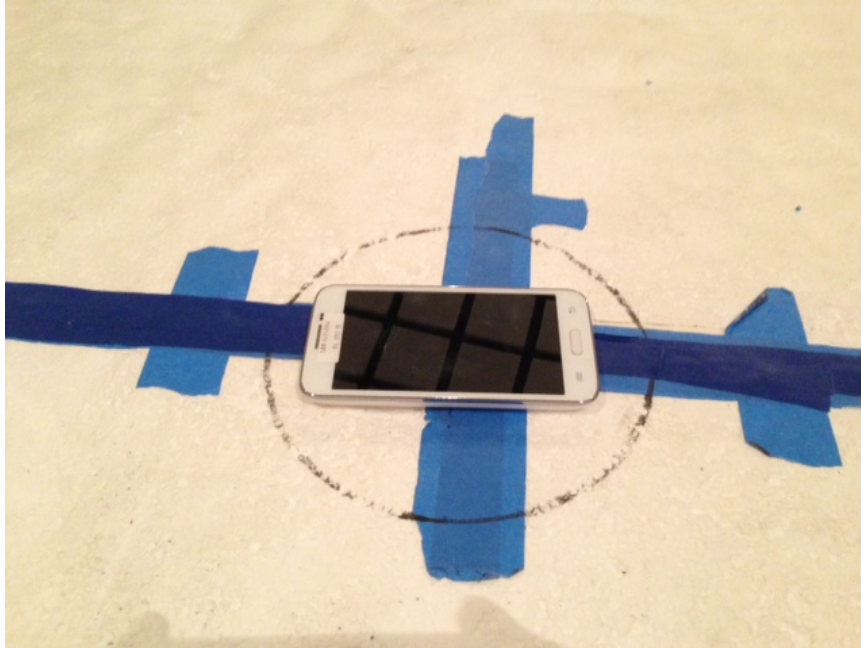

### ANTENNA PORT CONDUCTED RF MEASUREMENT SETUP

**RADIATED RF MEASUREMENT SETUP (BELOW 1 GHz)**

**RADIATED RF MEASUREMENT SETUP (ABOVE 1 GHz)**

**RADIATED RF MEASUREMENT SETUP FOR PORTABLE CONFIGURATION**

X-AXIS FRONT PHOTO

Y-AXIS FRONT PHOTO

**POWERLINE CONDUCTED EMISSIONS MEASUREMENT SETUP**

**END OF REPORT**