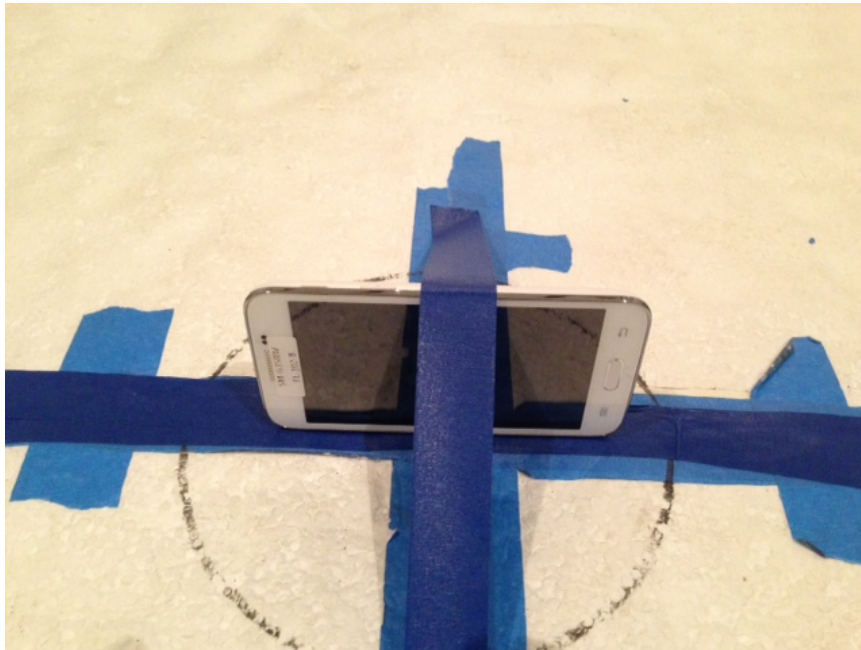

### ANTENNA PORT CONDUCTED RF MEASUREMENT SETUP

**RADIATED RF MEASUREMENT SETUP (BELOW 1 GHz)**

**RADIATED RF MEASUREMENT SETUP (ABOVE 1 GHz)**

**RADIATED RF MEASUREMENT SETUP FOR PORTABLE CONFIGURATION**

X-AXIS FRONT PHOTO

Y-AXIS FRONT PHOTO

**POWERLINE CONDUCTED EMISSIONS MEASUREMENT SETUP**

**END OF REPORT**