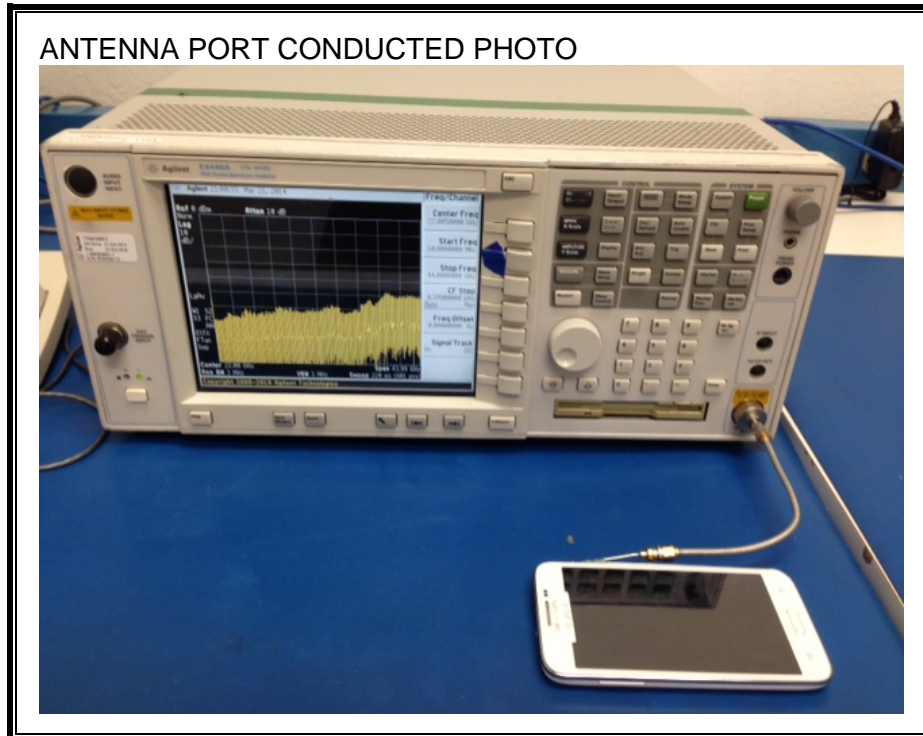

### ANTENNA PORT CONDUCTED RF MEASUREMENT SETUP

**RADIATED RF MEASUREMENT SETUP (BELOW 1 GHz)**

**RADIATED RF MEASUREMENT SETUP (ABOVE 1 GHz)**

**RADIATED RF MEASUREMENT SETUP FOR PORTABLE CONFIGURATION**

X-AXIS FRONT PHOTO

Y-AXIS FRONT PHOTO

**POWERLINE CONDUCTED EMISSIONS MEASUREMENT SETUP**

**END OF REPORT**