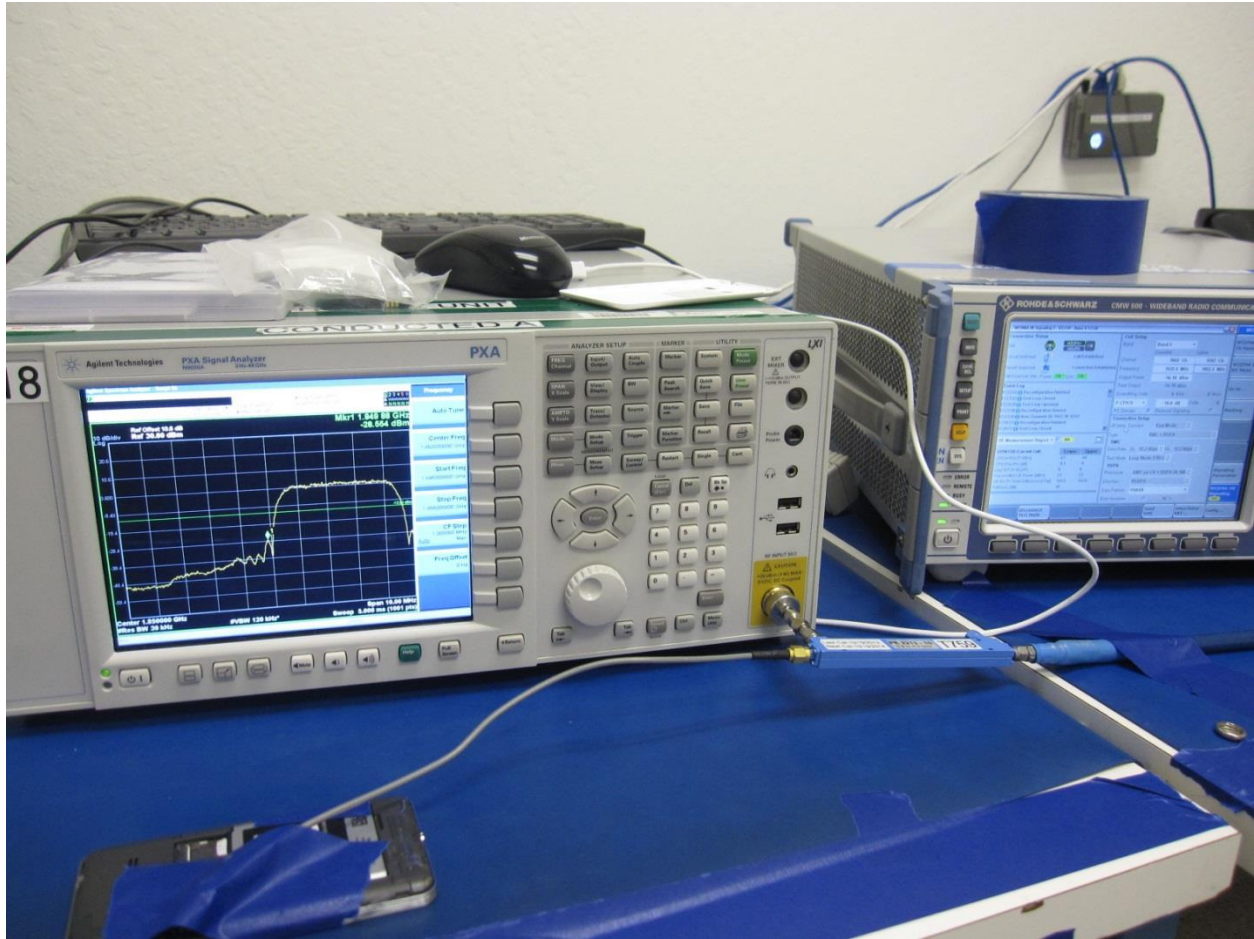

12. SETUP PHOTOS

ANTENNA PORT CONDUCTED RF MEASUREMENT SETUP

RADIATED RF MEASUREMENT SETUP FOR PORTABLE CONFIGURATION

ENVIRONMENTAL CHAMBER PHOTO

END OF REPORT