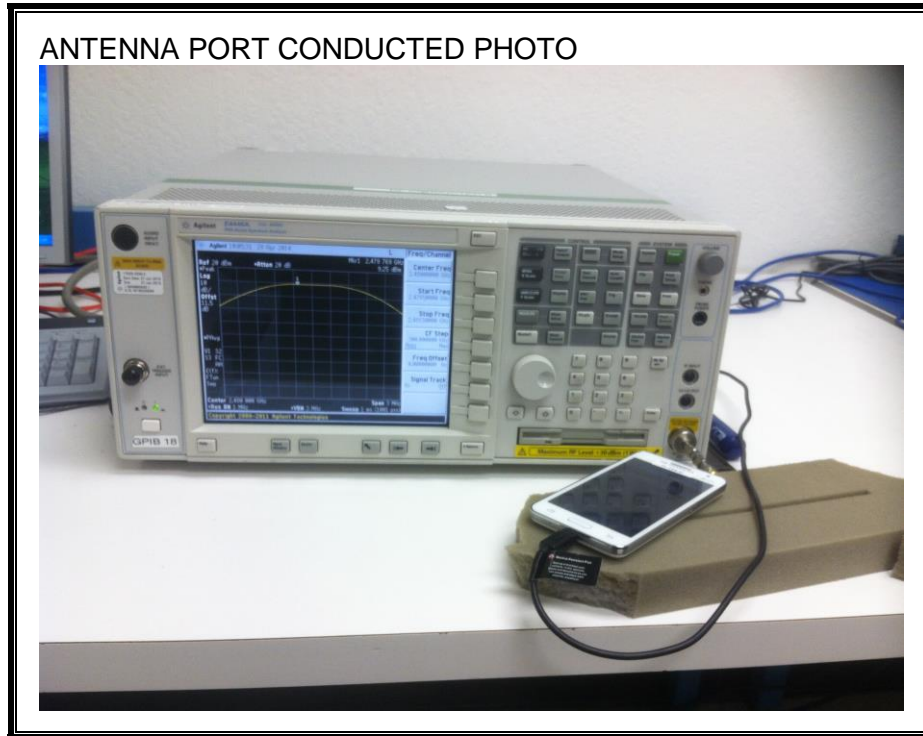

10. SETUP PHOTOS

ANTENNA PORT CONDUCTED RF MEASUREMENT SETUP

RADIATED RF MEASUREMENT SETUP (BELOW 1 GHz)

RADIATED RF MEASUREMENT SETUP (ABOVE 1 GHz)

RADIATED RF MEASUREMENT SETUP FOR PORTABLE CONFIGURATION

Y-AXIS FRONT PHOTO

Z-AXIS FRONT PHOTO

POWERLINE CONDUCTED EMISSIONS MEASUREMENT SETUP

END OF REPORT