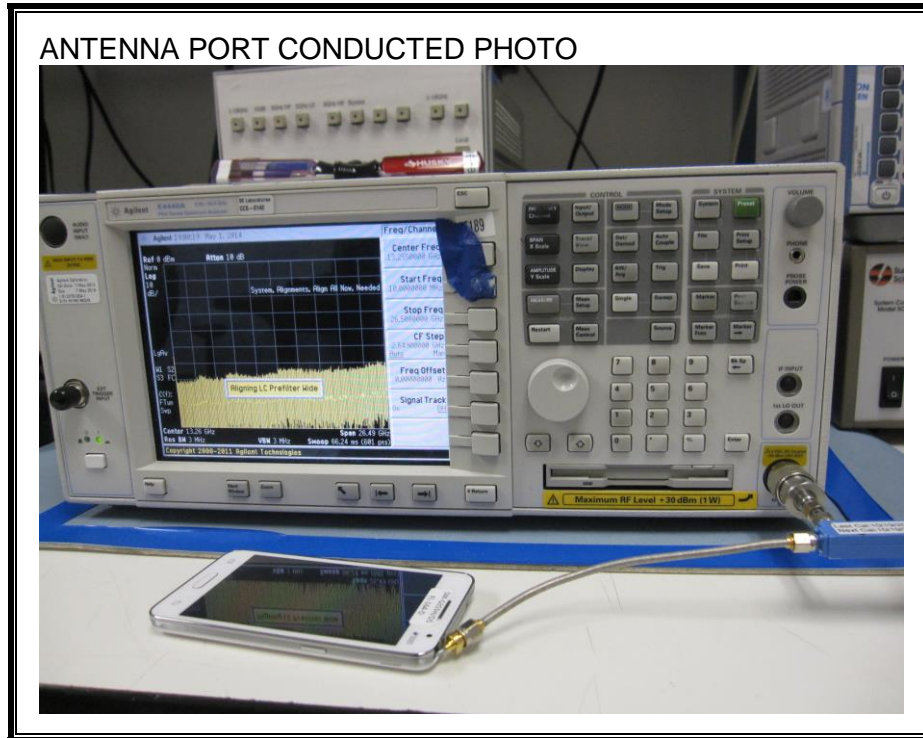

11. SETUP PHOTOS

ANTENNA PORT CONDUCTED RF MEASUREMENT SETUP

RADIATED RF MEASUREMENT SETUP (BELOW 1 GHz)

RADIATED RF MEASUREMENT SETUP (ABOVE 1 GHz)

RADIATED RF MEASUREMENT SETUP FOR PORTABLE CONFIGURATION

Y-AXIS FRONT PHOTO

Z-AXIS FRONT PHOTO

POWERLINE CONDUCTED EMISSIONS MEASUREMENT SETUP

END OF REPORT