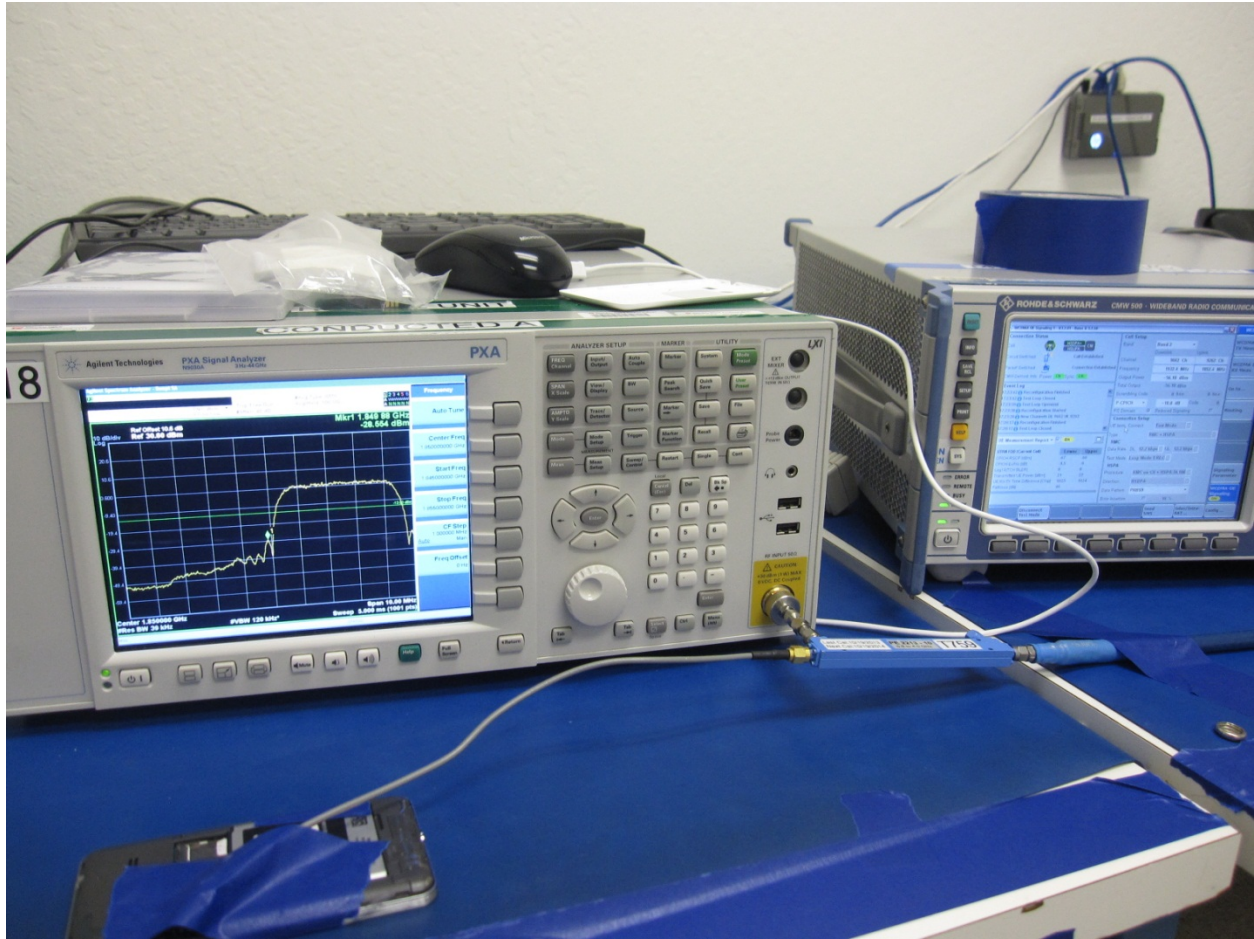

12. SETUP PHOTOS

ANTENNA PORT CONDUCTED RF MEASUREMENT SETUP

RADIATED RF MEASUREMENT SETUP FOR PORTABLE CONFIGURATION

ENVIRONMENTAL CHAMBER PHOTO

END OF REPORT