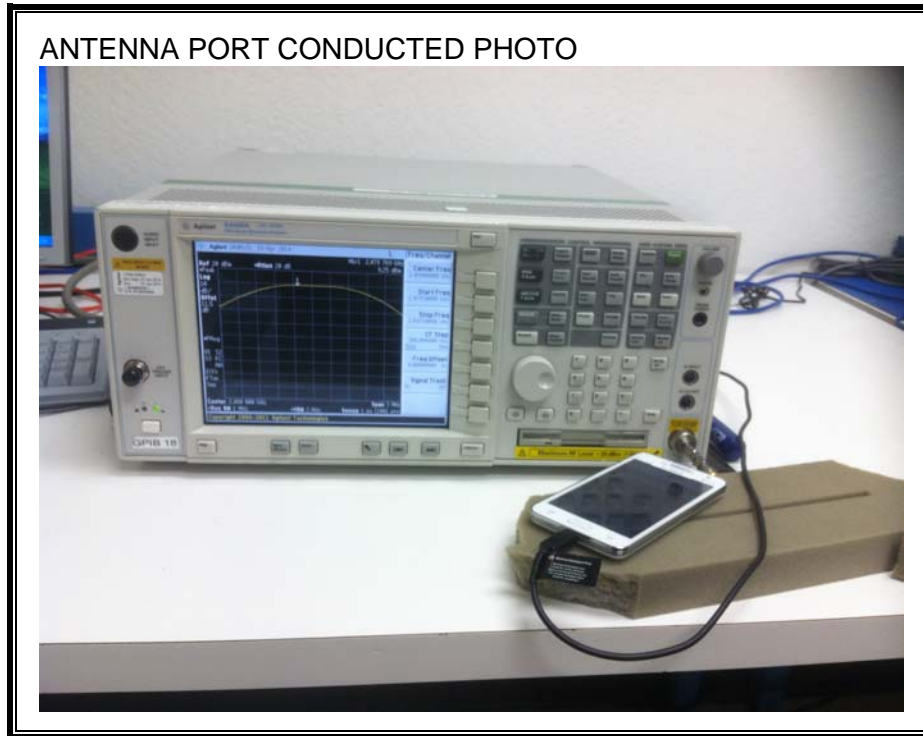

10. SETUP PHOTOS

ANTENNA PORT CONDUCTED RF MEASUREMENT SETUP

RADIATED RF MEASUREMENT SETUP (BELOW 1 GHz)

RADIATED RF MEASUREMENT SETUP (ABOVE 1 GHz)

RADIATED RF MEASUREMENT SETUP FOR PORTABLE CONFIGURATION

Y-AXIS FRONT PHOTO

Z-AXIS FRONT PHOTO

POWERLINE CONDUCTED EMISSIONS MEASUREMENT SETUP

END OF REPORT