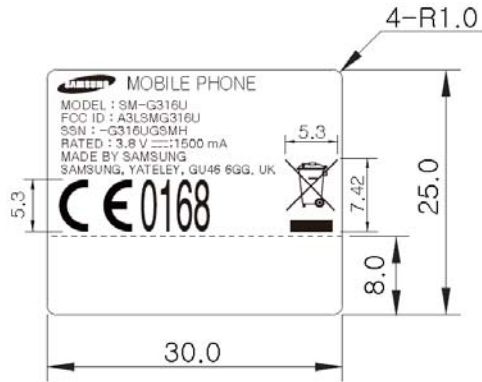

Label and Location

Samsung Phone Model: SM-G316U
FCC ID: A3LSMG316U

Label:

Location:

Label is placed inside of the battery compartment.