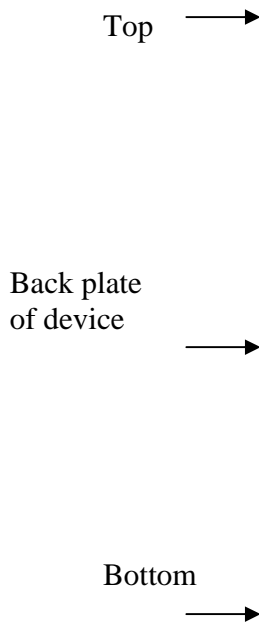

Label and Location

Samsung Phone Model: SM-G316U
FCC ID: A3LSMG316U

Label:

Location:

Label is placed inside of the battery compartment.