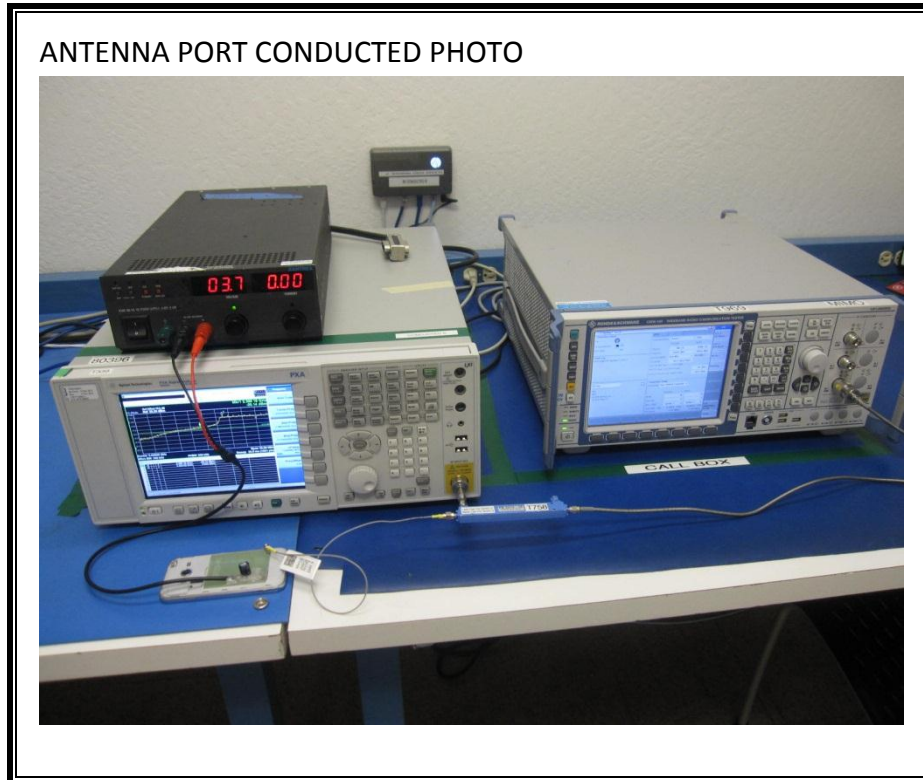

13. SETUP PHOTOS

ANTENNA PORT CONDUCTED RF MEASUREMENT SETUP

RADIATED RF MEASUREMENT SETUP (BELOW 1 GHz)

RADIATED FRONT PHOTO (BELOW 1 GHz)

RADIATED BACK PHOTO (BELOW 1 GHz)

RADIATED RF MEASUREMENT SETUP (ABOVE 1 GHz)

RADIATED FRONT PHOTO (ABOVE 1 GHz)

RADIATED BACK PHOTO (ABOVE 1 GHz)

RADIATED RF MEASUREMENT SETUP FOR PORTABLE CONFIGURATION

X-AXIS FRONT PHOTO

Y-AXIS FRONT PHOTO

Z-AXIS FRONT PHOTO

ENVIRONMENTAL CHAMBER PHOTO