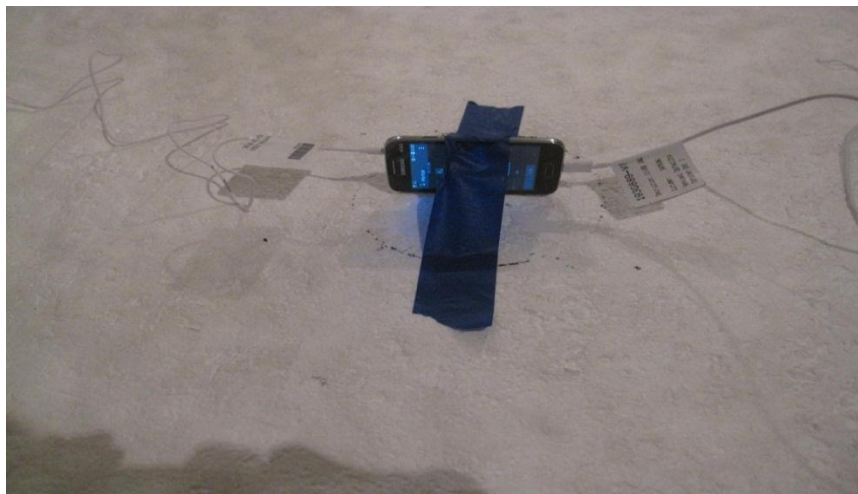

13. SETUP PHOTOS

ANTENNA PORT CONDUCTED RF MEASUREMENT SETUP

RADIATED RF MEASUREMENT SETUP (BELOW 1 GHz)

RADIATED FRONT PHOTO (BELOW 1 GHz)

RADIATED BACK PHOTO (BELOW 1 GHz)

RADIATED RF MEASUREMENT SETUP (ABOVE 1 GHz)

RADIATED FRONT PHOTO (ABOVE 1 GHz)

RADIATED BACK PHOTO (ABOVE 1 GHz)

RADIATED RF MEASUREMENT SETUP FOR PORTABLE CONFIGURATION

X-AXIS FRONT PHOTO

Y-AXIS FRONT PHOTO

Z-AXIS FRONT PHOTO

ENVIRONMENTAL CHAMBER PHOTO