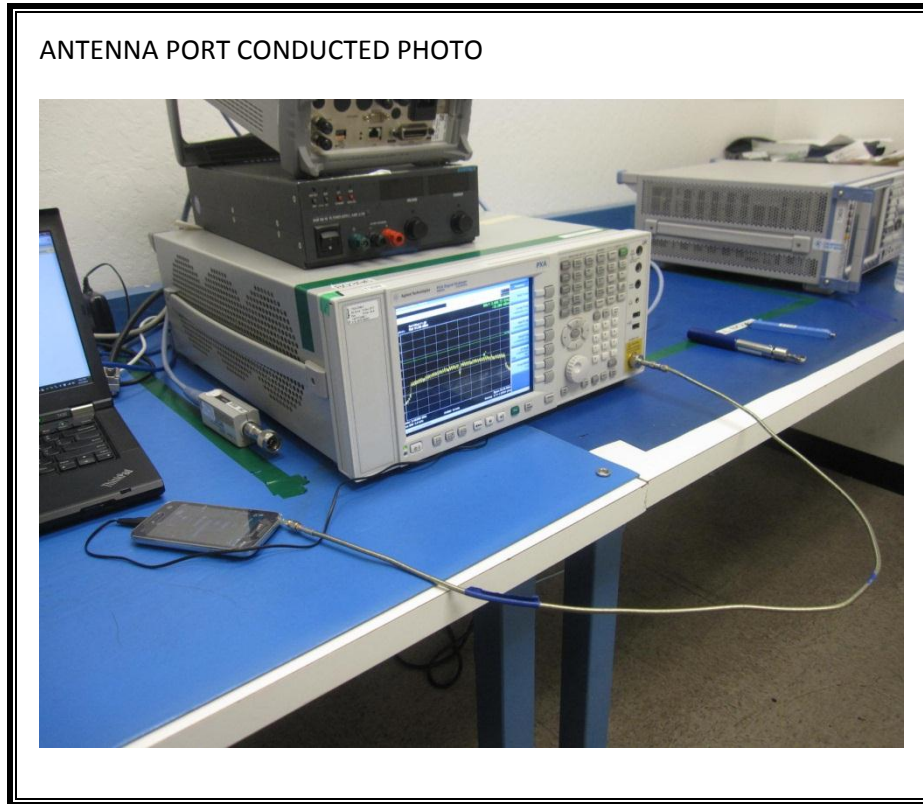

10. SETUP PHOTOS

ANTENNA PORT CONDUCTED RF MEASUREMENT SETUP

RADIATED RF MEASUREMENT SETUP (BELOW 1 GHz)

RADIATED FRONT PHOTO (BELOW 1 GHz)

RADIATED BACK PHOTO (BELOW 1 GHz)

RADIATED RF MEASUREMENT SETUP (ABOVE 1 GHz)

RADIATED FRONT PHOTO (ABOVE 1 GHz)

RADIATED BACK PHOTO (ABOVE 1 GHz)

RADIATED RF MEASUREMENT SETUP FOR PORTABLE CONFIGURATION

X-AXIS FRONT PHOTO

Y-AXIS FRONT PHOTO

Z-AXIS FRONT PHOTO

POWERLINE CONDUCTED EMISSIONS MEASUREMENT SETUP

LINE CONDUCTED FRONT PHOTO

LINE CONDUCTED BACK PHOTO

END OF REPORT