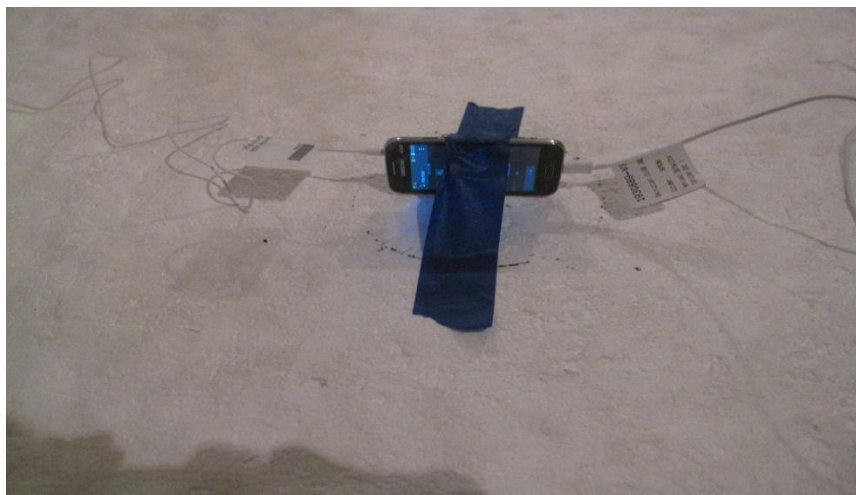

10. SETUP PHOTOS

ANTENNA PORT CONDUCTED RF MEASUREMENT SETUP

RADIATED RF MEASUREMENT SETUP (BELOW 1 GHz)

RADIATED FRONT PHOTO (BELOW 1 GHz)

RADIATED BACK PHOTO (BELOW 1 GHz)

RADIATED RF MEASUREMENT SETUP (ABOVE 1 GHz)

RADIATED FRONT PHOTO (ABOVE 1 GHz)

RADIATED BACK PHOTO (ABOVE 1 GHz)

RADIATED RF MEASUREMENT SETUP FOR PORTABLE CONFIGURATION

X-AXIS FRONT PHOTO

Y-AXIS FRONT PHOTO

Z-AXIS FRONT PHOTO

POWERLINE CONDUCTED EMISSIONS MEASUREMENT SETUP

LINE CONDUCTED FRONT PHOTO

LINE CONDUCTED BACK PHOTO

END OF REPORT