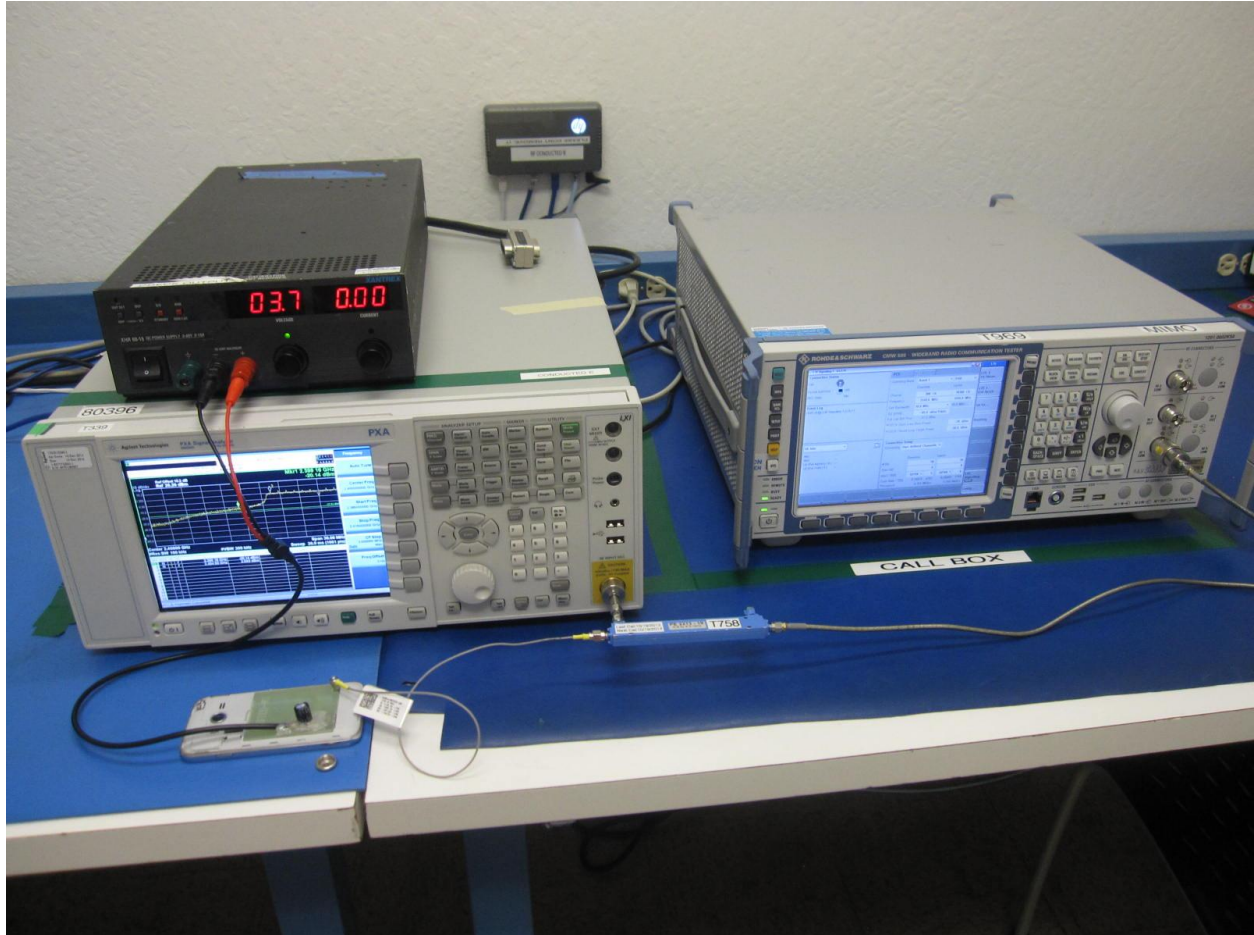

12. SETUP PHOTOS

ANTENNA PORT CONDUCTED RF MEASUREMENT SETUP

RADIATED RF MEASUREMENT SETUP FOR PORTABLE CONFIGURATION

RADIATED RF MEASUREMENT SETUP FOR PORTABLE CONFIGURATION

ENVIRONMENTAL CHAMBER PHOTO

END OF REPORT