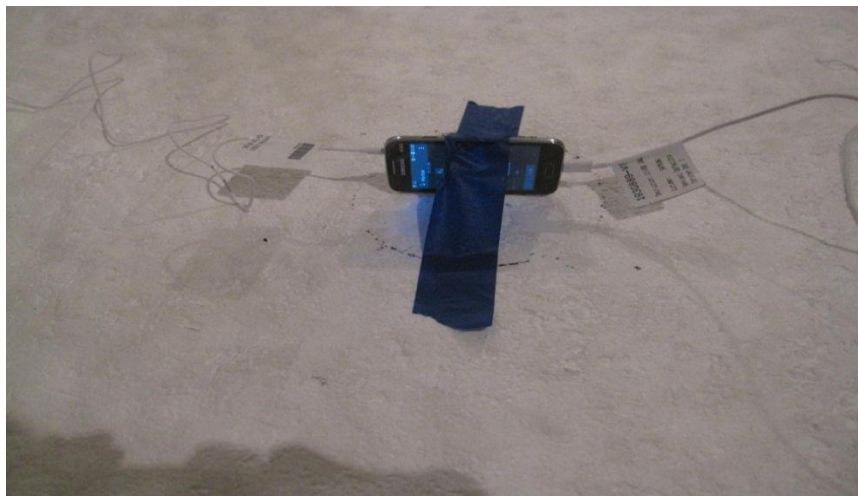

SETUP PHOTOS

ANTENNA PORT CONDUCTED RF MEASUREMENT SETUP

RADIATED RF MEASUREMENT SETUP (BELOW 1 GHz)

RADIATED FRONT PHOTO (BELOW 1 GHz)

RADIATED BACK PHOTO (BELOW 1 GHz)

RADIATED RF MEASUREMENT SETUP (ABOVE 1 GHz)

RADIATED FRONT PHOTO (ABOVE 1 GHz)

RADIATED BACK PHOTO (ABOVE 1 GHz)

RADIATED RF MEASUREMENT SETUP FOR PORTABLE CONFIGURATION

X-AXIS FRONT PHOTO

Y-AXIS FRONT PHOTO

Z-AXIS FRONT PHOTO

POWERLINE CONDUCTED EMISSIONS MEASUREMENT SETUP

LINE CONDUCTED FRONT PHOTO

LINE CONDUCTED BACK PHOTO

END OF REPORT