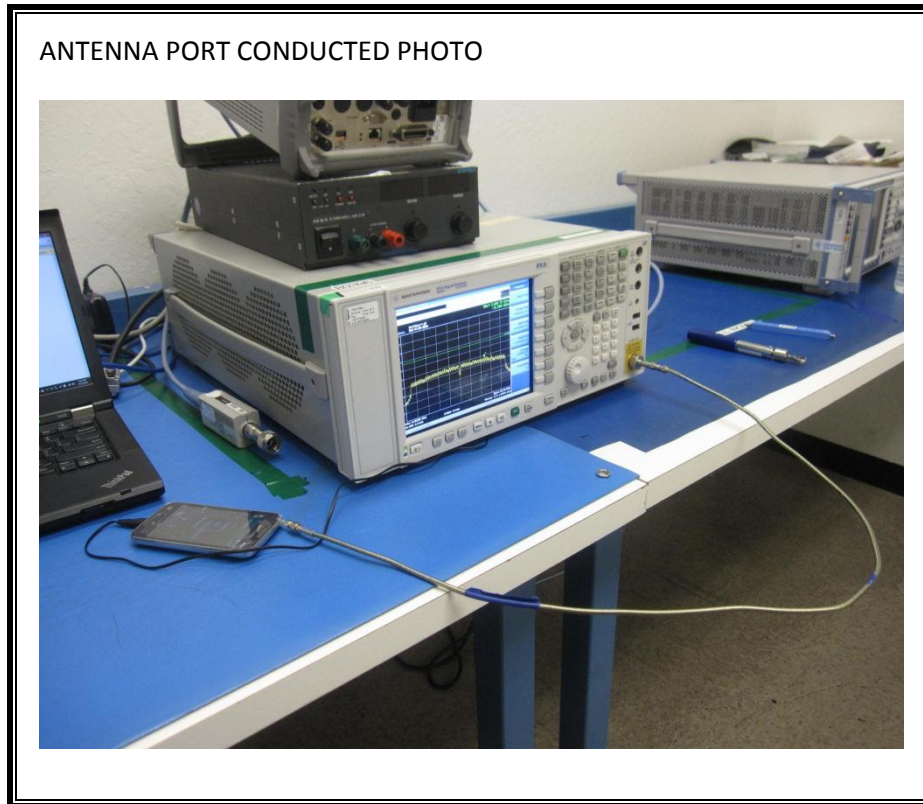

SETUP PHOTOS

ANTENNA PORT CONDUCTED RF MEASUREMENT SETUP

RADIATED RF MEASUREMENT SETUP (BELOW 1 GHz)

RADIATED FRONT PHOTO (BELOW 1 GHz)

RADIATED BACK PHOTO (BELOW 1 GHz)

RADIATED RF MEASUREMENT SETUP (ABOVE 1 GHz)

RADIATED FRONT PHOTO (ABOVE 1 GHz)

RADIATED BACK PHOTO (ABOVE 1 GHz)

RADIATED RF MEASUREMENT SETUP FOR PORTABLE CONFIGURATION

X-AXIS FRONT PHOTO

Y-AXIS FRONT PHOTO

Z-AXIS FRONT PHOTO

POWERLINE CONDUCTED EMISSIONS MEASUREMENT SETUP

LINE CONDUCTED FRONT PHOTO

LINE CONDUCTED BACK PHOTO

END OF REPORT