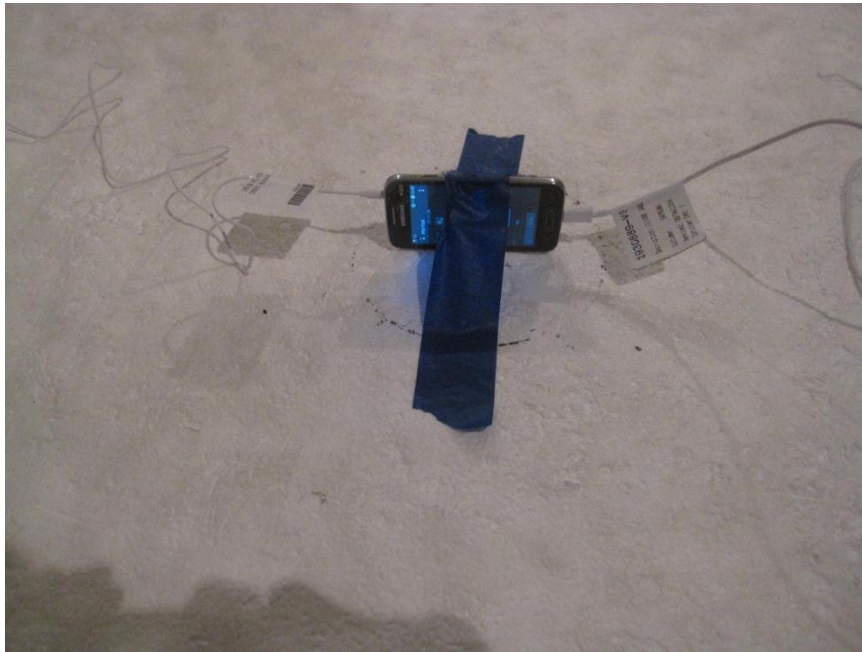

11. SETUP PHOTOS

ANTENNA PORT CONDUCTED RF MEASUREMENT SETUP

RADIATED RF MEASUREMENT SETUP (BELOW 1 GHz)

RADIATED FRONT PHOTO (BELOW 1 GHz)

RADIATED BACK PHOTO (BELOW 1 GHz)

RADIATED RF MEASUREMENT SETUP (ABOVE 1 GHz)

RADIATED RF MEASUREMENT SETUP FOR PORTABLE CONFIGURATION

X-AXIS FRONT PHOTO

Y-AXIS BACK PHOTO

Z-AXIS FRONT PHOTO

POWERLINE CONDUCTED EMISSIONS MEASUREMENT SETUP

LINE CONDUCTED FRONT PHOTO

LINE CONDUCTED BACK PHOTO