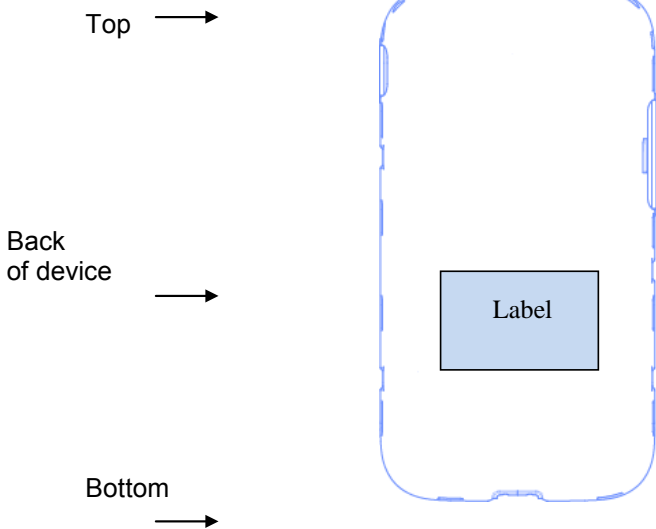

**Label and Location**

Model: SM-G313U  
FCC ID: A3LSMG313U

**Label:**

**Location:**

Phone: Label is placed inside of the battery compartment.

Tablet : FCC ID is printed on bottom of the device

While the battery cover is installed when the unit is shipped from the factory, the battery is never installed prior to sale, so the user must remove the cover in order to install the battery and operate the device.

메모 [권기중/규격인증1]: Phone/Tablet  
에 따라 해당사항만 남기고 나머지 삭제

At this time the FCC ID is readily visible to the user. The label is permanently attached by acrylic glue and not easily removed from the device.”