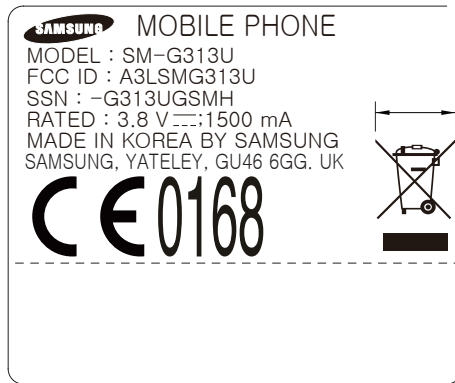

**Label and Location**

Model: SM-G313U  
FCC ID: A3LSMG313U

**Label:**

**Location:**

Phone: Label is placed inside of the battery compartment.

Tablet : FCC ID is printed on bottom of the device

While the battery cover is installed when the unit is shipped from the factory, the battery is never installed prior to sale, so the user must remove the cover in order to install the battery and operate the device.

메모 [권기중/규격인증1]: Phone/Tablet  
에 따라 해당사항만 남기고 나머지 삭제

At this time the FCC ID is readily visible to the user. The label is permanently attached by acrylic glue and not easily removed from the device.”