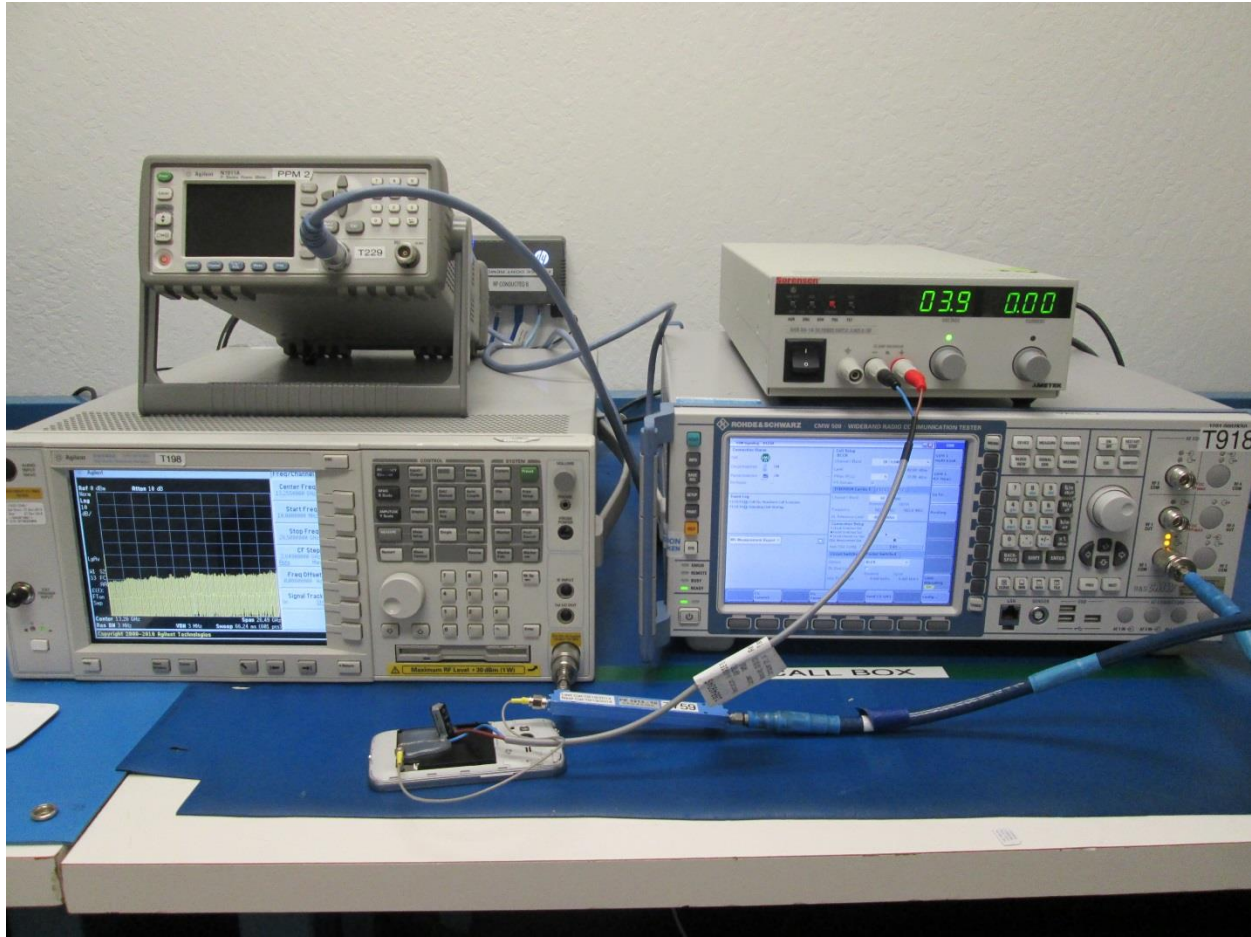

12. SETUP PHOTOS

ANTENNA PORT CONDUCTED RF MEASUREMENT SETUP

RADIATED RF MEASUREMENT SETUP FOR PORTABLE CONFIGURATION

ENVIRONMENTAL CHAMBER PHOTO

END OF REPORT