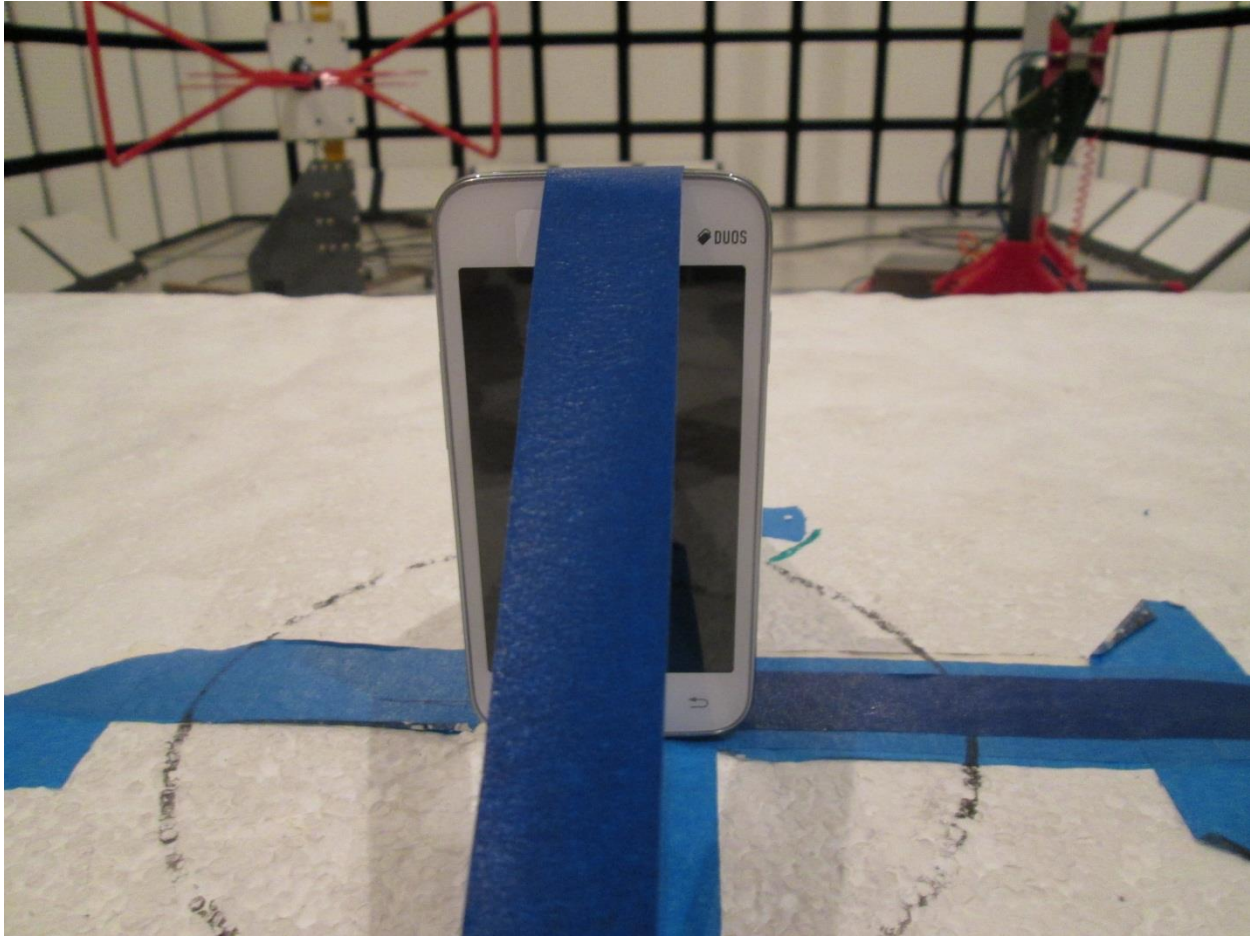

12. SETUP PHOTOS

ANTENNA PORT CONDUCTED RF MEASUREMENT SETUP

RADIATED RF MEASUREMENT SETUP FOR PORTABLE CONFIGURATION

ENVIRONMENTAL CHAMBER PHOTO

END OF REPORT