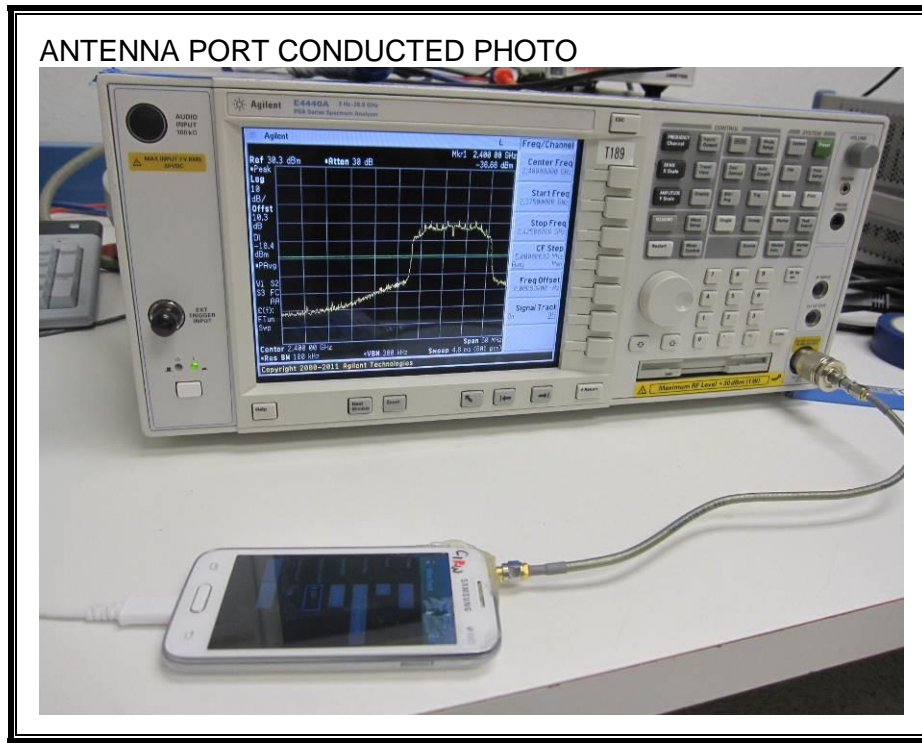

11. SETUP PHOTOS

ANTENNA PORT CONDUCTED RF MEASUREMENT SETUP

RADIATED RF MEASUREMENT SETUP (BELOW 1 GHz)

RADIATED RF MEASUREMENT SETUP (ABOVE 1 GHz)

RADIATED RF MEASUREMENT SETUP FOR PORTABLE CONFIGURATION

X-AXIS FRONT PHOTO

Y-AXIS FRONT PHOTO

POWERLINE CONDUCTED EMISSIONS MEASUREMENT SETUP

END OF REPORT