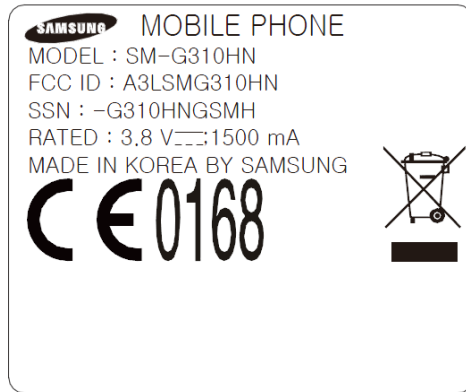

Label and Location

Model: SM-G310HN
FCC ID: A3LSMG310HN

Label:

Location:

Label is placed inside of the battery compartment.