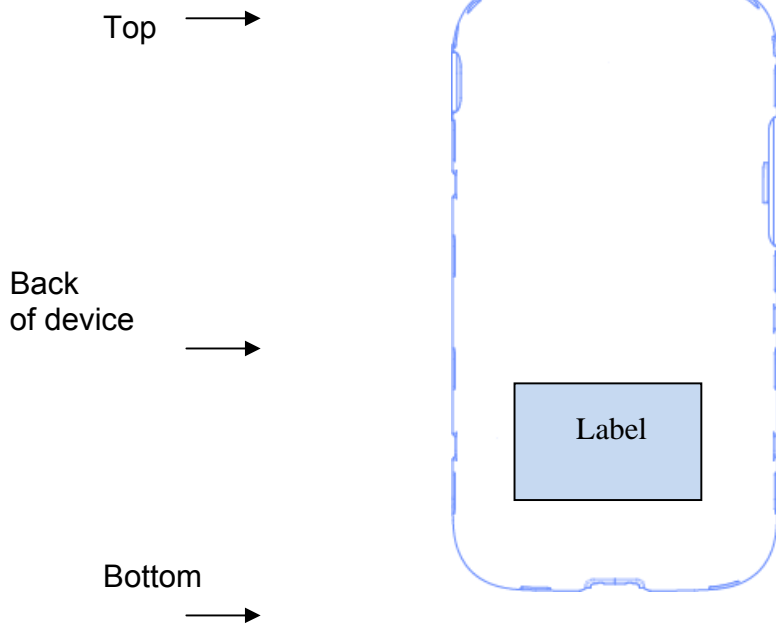

Label and Location

Model: SM-G310HN
FCC ID: A3LSMG310HN

Label:

Location:

Label is placed inside of the battery compartment.