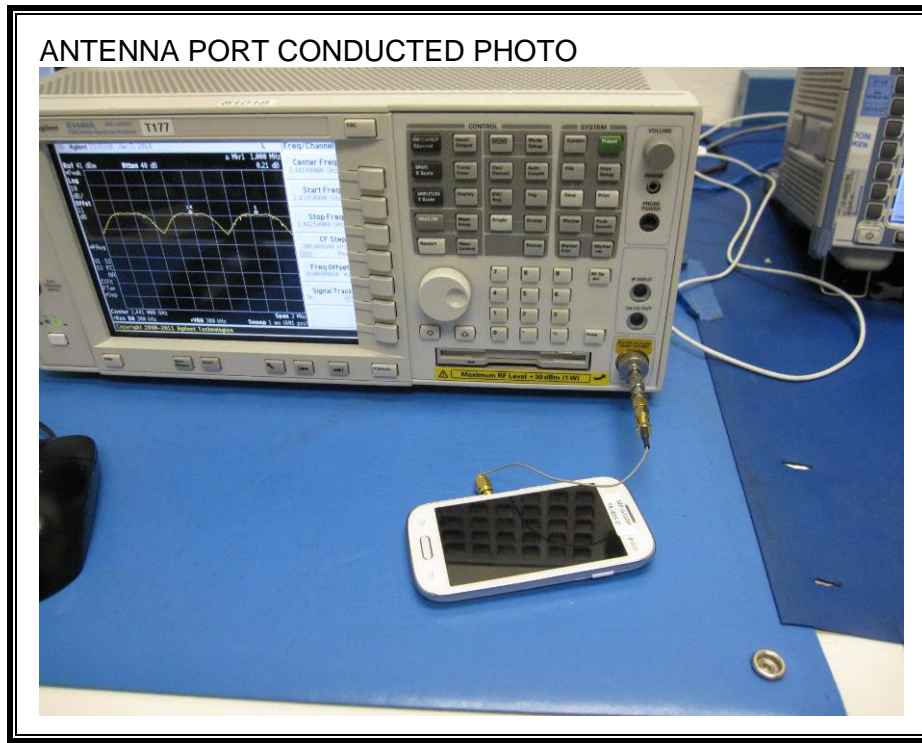

11. SETUP PHOTOS

ANTENNA PORT CONDUCTED RF MEASUREMENT SETUP

RADIATED RF MEASUREMENT SETUP (BELOW 1 GHz)

RADIATED FRONT PHOTO (BELOW 1 GHz)

RADIATED BACK PHOTO (BELOW 1 GHz)

RADIATED RF MEASUREMENT SETUP (ABOVE 1 GHz)

RADIATED RF MEASUREMENT SETUP FOR PORTABLE CONFIGURATION

X-AXIS FRONT PHOTO

Y-AXIS FRONT PHOTO

POWERLINE CONDUCTED EMISSIONS MEASUREMENT SETUP

END OF REPORT