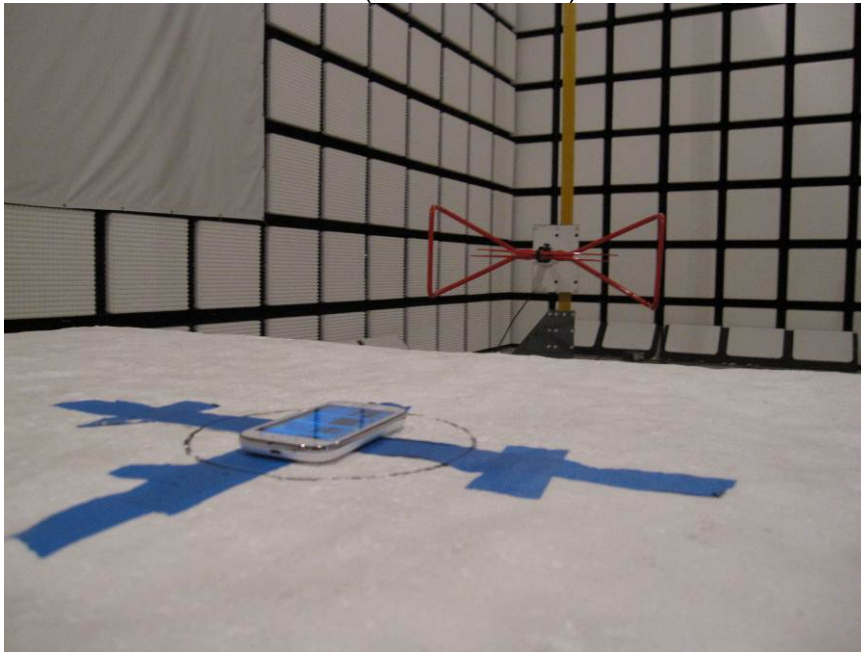

11. SETUP PHOTOS

ANTENNA PORT CONDUCTED RF MEASUREMENT SETUP

RADIATED RF MEASUREMENT SETUP (BELOW 1 GHz)

RADIATED FRONT PHOTO (BELOW 1 GHz)

RADIATED BACK PHOTO (BELOW 1 GHz)

RADIATED RF MEASUREMENT SETUP (ABOVE 1 GHz)

RADIATED RF MEASUREMENT SETUP FOR PORTABLE CONFIGURATION

X-AXIS FRONT PHOTO

Y-AXIS FRONT PHOTO

POWERLINE CONDUCTED EMISSIONS MEASUREMENT SETUP

END OF REPORT