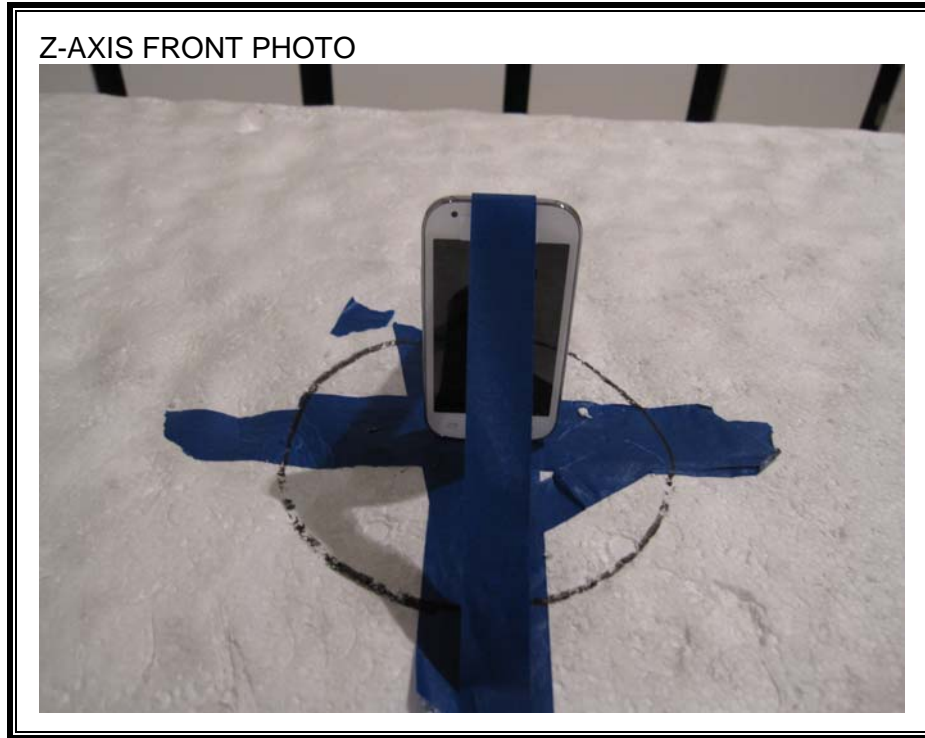

11. SETUP PHOTOS

ANTENNA PORT CONDUCTED RF MEASUREMENT SETUP

RADIATED RF MEASUREMENT SETUP (BELOW 1 GHz)

RADIATED FRONT PHOTO (BELOW 1 GHz)

RADIATED BACK PHOTO (BELOW 1 GHz)

RADIATED RF MEASUREMENT SETUP (ABOVE 1 GHz)

RADIATED RF MEASUREMENT SETUP FOR PORTABLE CONFIGURATION

X-AXIS FRONT PHOTO

Y-AXIS FRONT PHOTO

POWERLINE CONDUCTED EMISSIONS MEASUREMENT SETUP

END OF REPORT