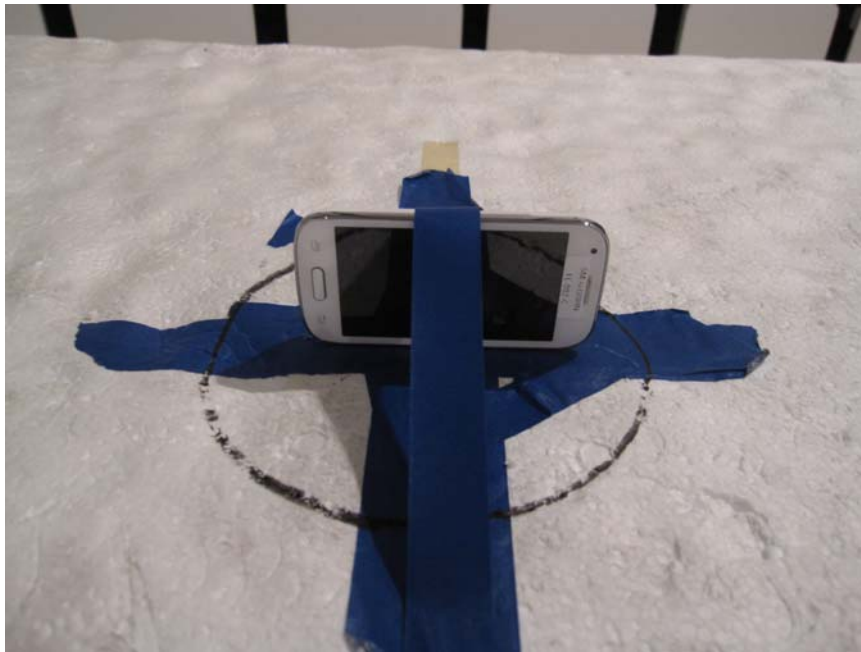

11. SETUP PHOTOS

ANTENNA PORT CONDUCTED RF MEASUREMENT SETUP

RADIATED RF MEASUREMENT SETUP (BELOW 1 GHz)

RADIATED FRONT PHOTO (BELOW 1 GHz)

RADIATED BACK PHOTO (BELOW 1 GHz)

RADIATED RF MEASUREMENT SETUP (ABOVE 1 GHz)

RADIATED RF MEASUREMENT SETUP FOR PORTABLE CONFIGURATION

X-AXIS FRONT PHOTO

Y-AXIS FRONT PHOTO

POWERLINE CONDUCTED EMISSIONS MEASUREMENT SETUP

END OF REPORT