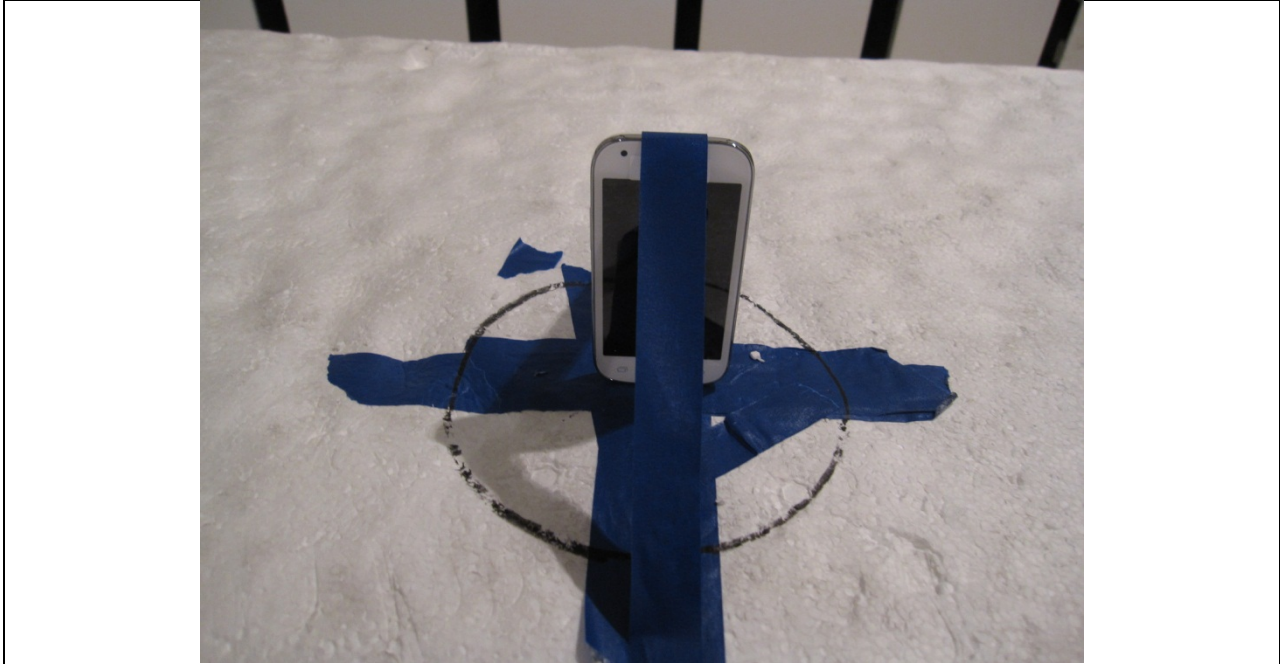

12. SETUP PHOTOS

ANTENNA PORT CONDUCTED RF MEASUREMENT SETUP

ANTENNA PORT CONDUCTED PHOTO

RADIATED RF MEASUREMENT SETUP (BELOW 1 GHz)

RADIATED FRONT=PHOTO (BELOW 1 GHz)

RADIATED BACK PHOTO (BELOW 1 GHz)

RADIATED RF MEASUREMENT SETUP (ABOVE 1 GHz)

RADIATED FRONT PHOTO (ABOVE 1 GHz)

RADIATED BACK PHOTO (ABOVE 1 GHz)

RADIATED RF MEASUREMENT SETUP FOR PORTABLE CONFIGURATION

X-AXIS FRONT PHOTO

Y-AXIS FRONT PHOTO

Z-AXIS FRONT PHOTO

POWERLINE CONDUCTED EMISSIONS MEASUREMENT SETUP

LINE CONDUCTED FRONT PHOTO

LINE CONDUCTED BACK PHOTO

END OF REPORT