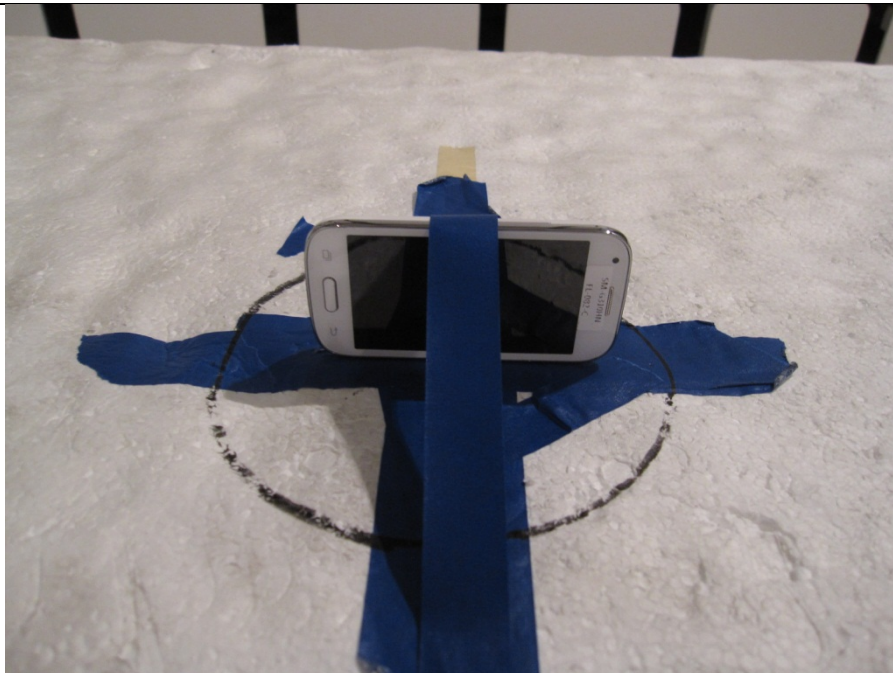

12. SETUP PHOTOS

ANTENNA PORT CONDUCTED RF MEASUREMENT SETUP

ANTENNA PORT CONDUCTED PHOTO

RADIATED RF MEASUREMENT SETUP (BELOW 1 GHz)

RADIATED FRONT=PHOTO (BELOW 1 GHz)

RADIATED BACK PHOTO (BELOW 1 GHz)

RADIATED RF MEASUREMENT SETUP (ABOVE 1 GHz)

RADIATED FRONT PHOTO (ABOVE 1 GHz)

RADIATED BACK PHOTO (ABOVE 1 GHz)

RADIATED RF MEASUREMENT SETUP FOR PORTABLE CONFIGURATION

X-AXIS FRONT PHOTO

Y-AXIS FRONT PHOTO

Z-AXIS FRONT PHOTO

POWERLINE CONDUCTED EMISSIONS MEASUREMENT SETUP

LINE CONDUCTED FRONT PHOTO

LINE CONDUCTED BACK PHOTO

END OF REPORT