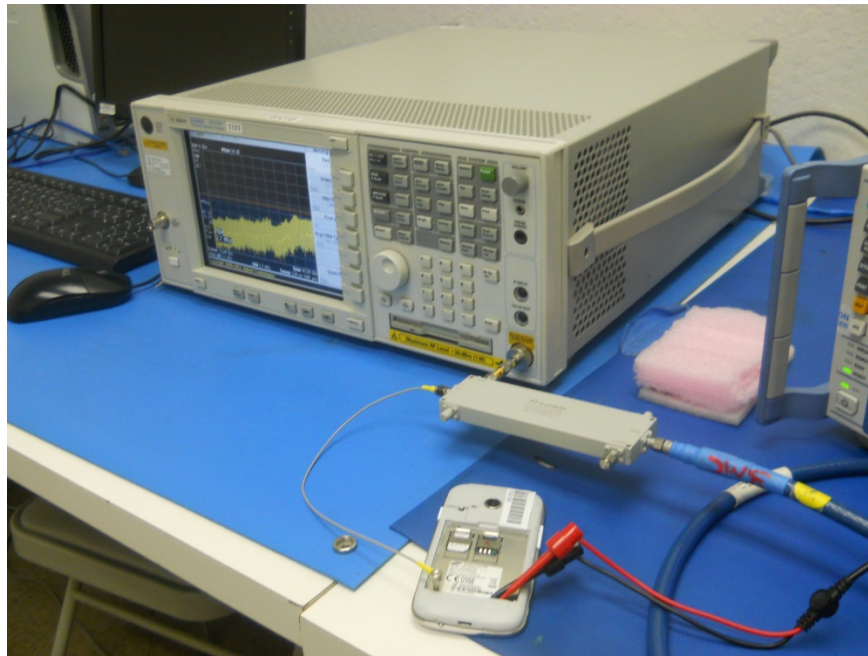

11. SETUP PHOTOS

ANTENNA PORT CONDUCTED RF MEASUREMENT SETUP

RADIATED RF MEASUREMENT SETUP FOR PORTABLE CONFIGURATION

ENVIRONMENTAL CHAMBER PHOTO

END OF REPORT