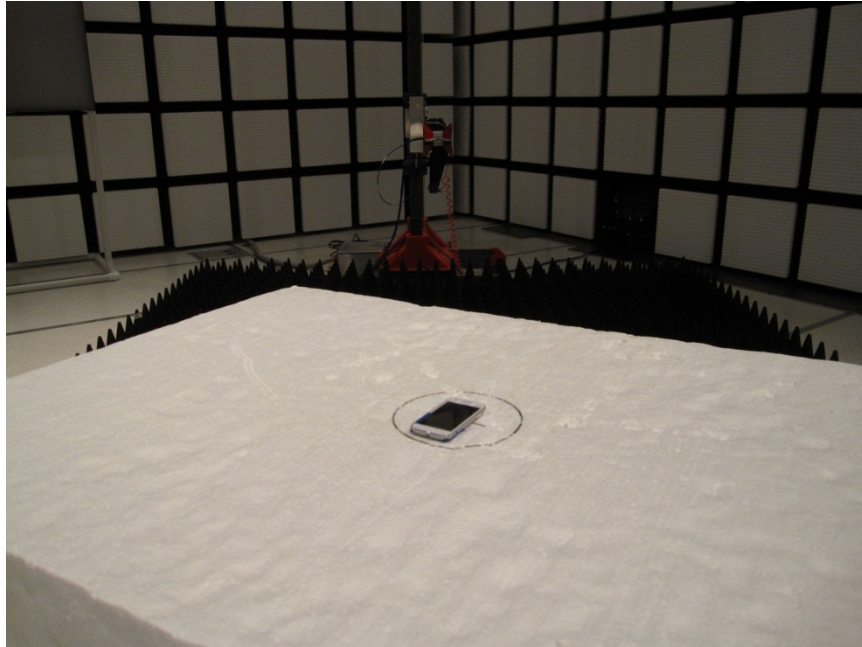

11. SETUP PHOTOS

ANTENNA PORT CONDUCTED RF MEASUREMENT SETUP

RADIATED RF MEASUREMENT SETUP FOR PORTABLE CONFIGURATION

ENVIRONMENTAL CHAMBER PHOTO

END OF REPORT