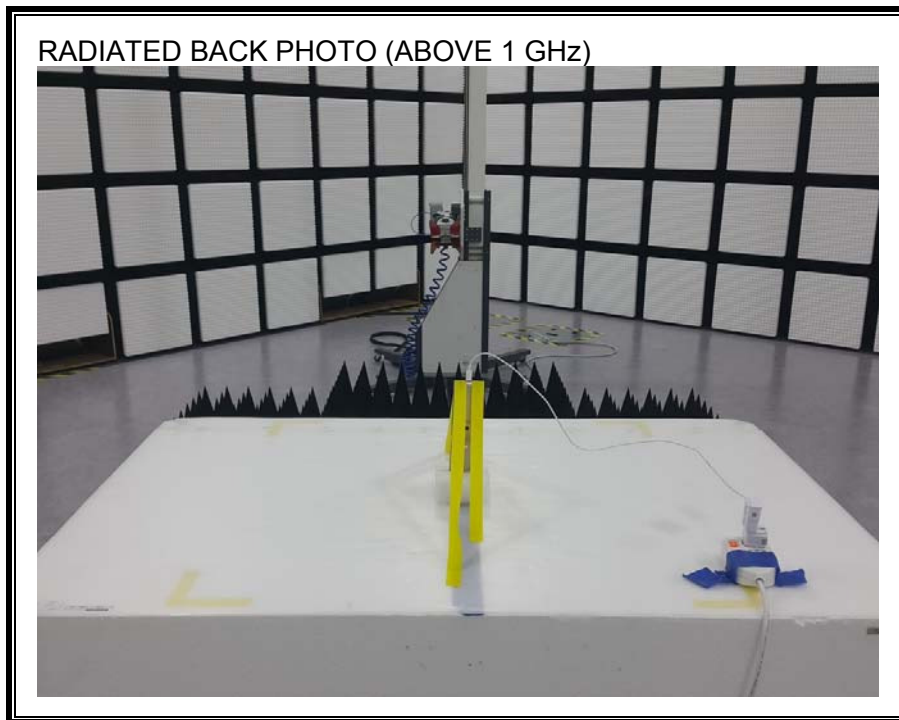

12. SETUP PHOTOS

ANTENNA PORT CONDUCTED RF MEASUREMENT SETUP

RADIATED RF MEASUREMENT SETUP (BELOW 1 GHz)

RADIATED RF MEASUREMENT SETUP (ABOVE 1 GHz)

RADIATED RF MEASUREMENT SETUP FOR PORTABLE CONFIGURATION

ENVIRONMENTAL CHAMBER PHOTO

END OF REPORT