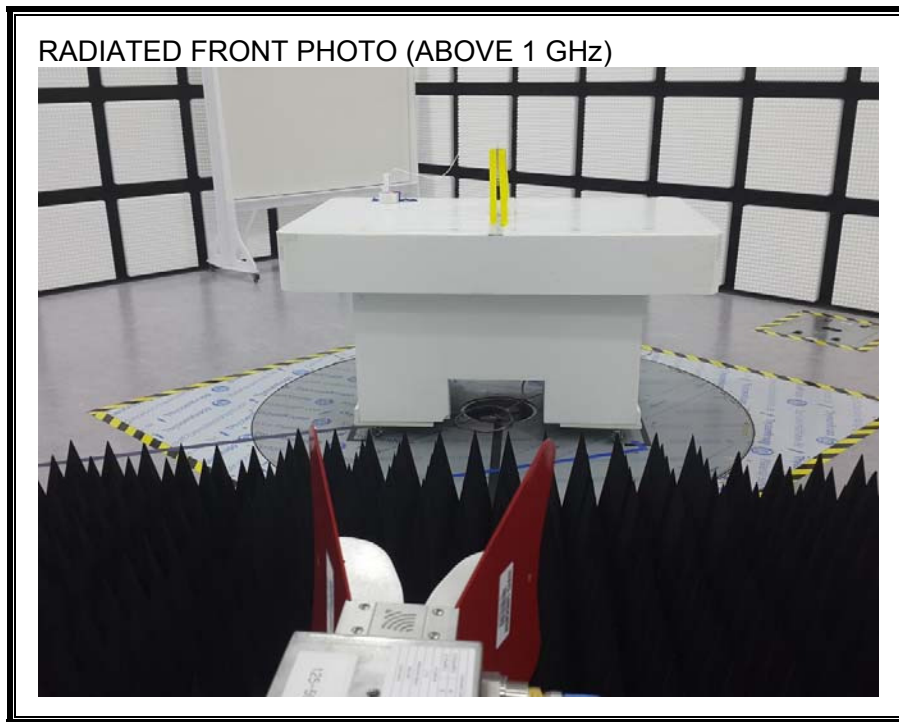

12. SETUP PHOTOS

ANTENNA PORT CONDUCTED RF MEASUREMENT SETUP

RADIATED RF MEASUREMENT SETUP (BELOW 1 GHz)

RADIATED RF MEASUREMENT SETUP (ABOVE 1 GHz)

RADIATED RF MEASUREMENT SETUP FOR PORTABLE CONFIGURATION

ENVIRONMENTAL CHAMBER PHOTO

END OF REPORT