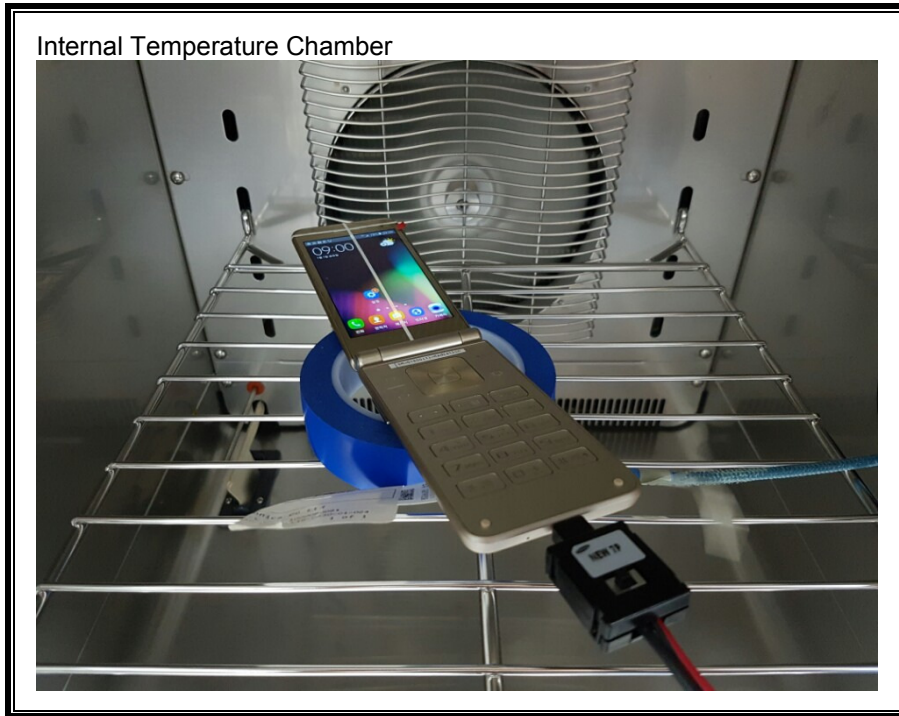

12. SETUP PHOTOS

ANTENNA PORT CONDUCTED RF MEASUREMENT SETUP

RADIATED RF MEASUREMENT SETUP (BELOW 1 GHz)

RADIATED RF MEASUREMENT SETUP (ABOVE 1 GHz)

RADIATED RF MEASUREMENT SETUP FOR PORTABLE CONFIGURATION

ENVIRONMENTAL CHAMBER PHOTO

END OF REPORT