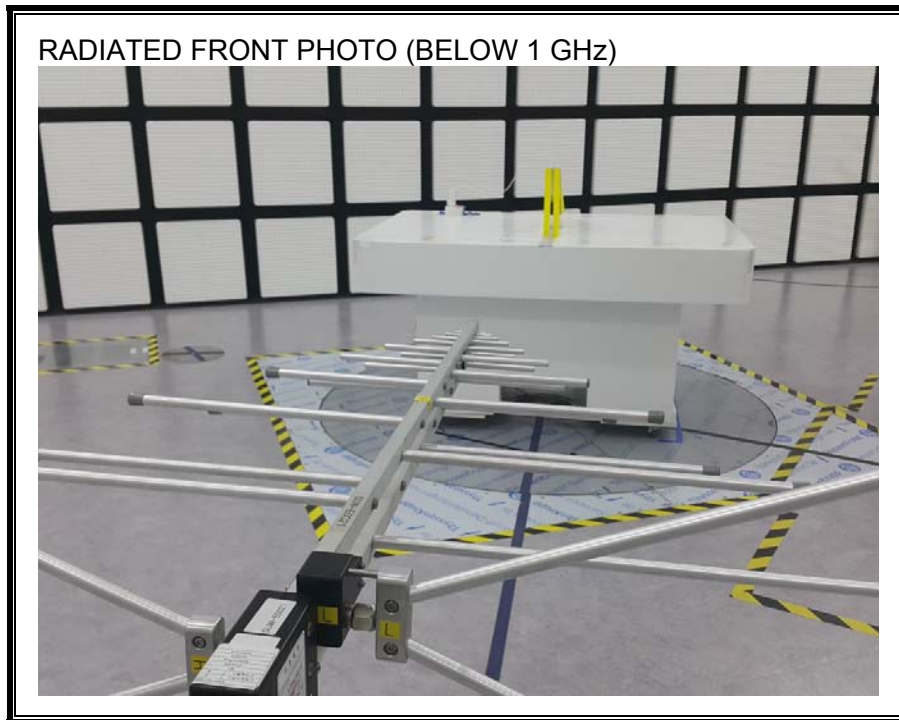

12. SETUP PHOTOS

ANTENNA PORT CONDUCTED RF MEASUREMENT SETUP

RADIATED RF MEASUREMENT SETUP (BELOW 1 GHz)

RADIATED RF MEASUREMENT SETUP (ABOVE 1 GHz)

RADIATED RF MEASUREMENT SETUP FOR PORTABLE CONFIGURATION

ENVIRONMENTAL CHAMBER PHOTO

END OF REPORT