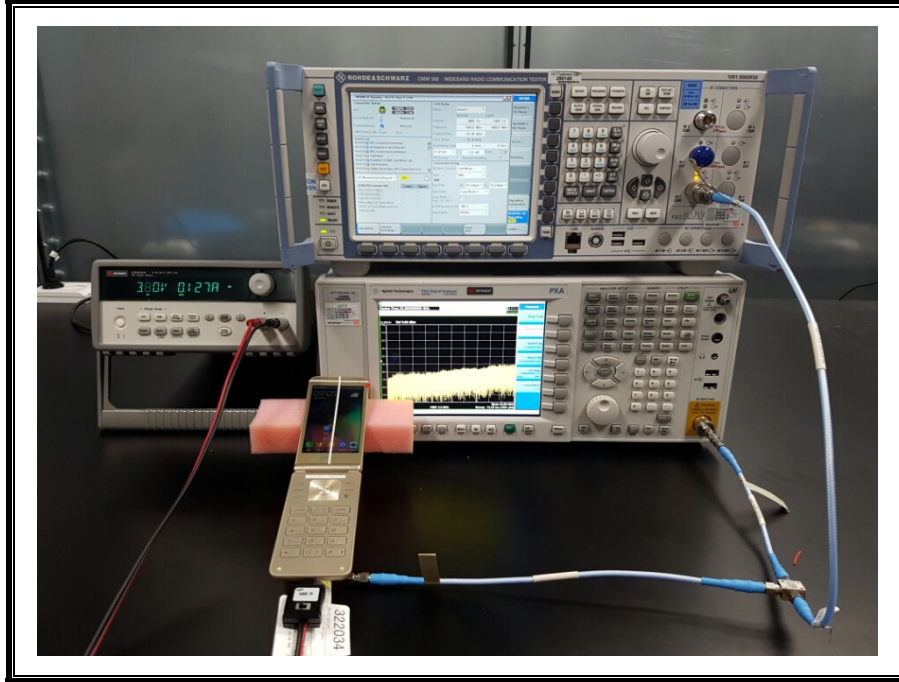

12. SETUP PHOTOS

ANTENNA PORT CONDUCTED RF MEASUREMENT SETUP

RADIATED RF MEASUREMENT SETUP (BELOW 1 GHz)

RADIATED RF MEASUREMENT SETUP (ABOVE 1 GHz)

RADIATED RF MEASUREMENT SETUP FOR PORTABLE CONFIGURATION

ENVIRONMENTAL CHAMBER PHOTO

END OF REPORT