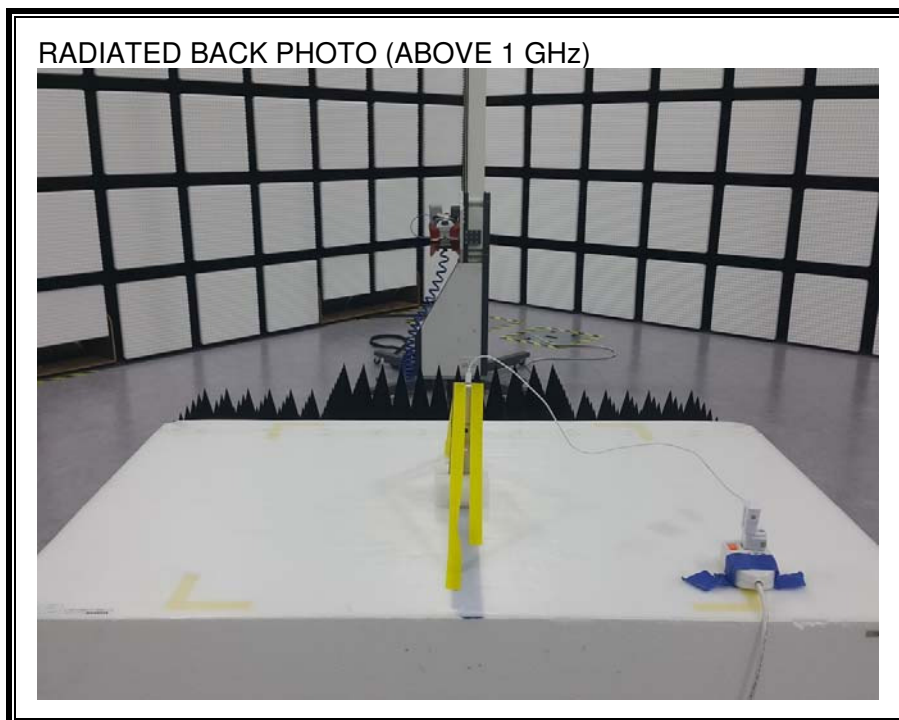

13. SETUP PHOTOS

ANTENNA PORT CONDUCTED RF MEASUREMENT SETUP

RADIATED RF MEASUREMENT SETUP (BELOW 1 GHz)

RADIATED RF MEASUREMENT SETUP (ABOVE 1 GHz)

RADIATED RF MEASUREMENT SETUP FOR PORTABLE CONFIGURATION

POWERLINE CONDUCTED EMISSIONS MEASUREMENT SETUP

END OF REPORT