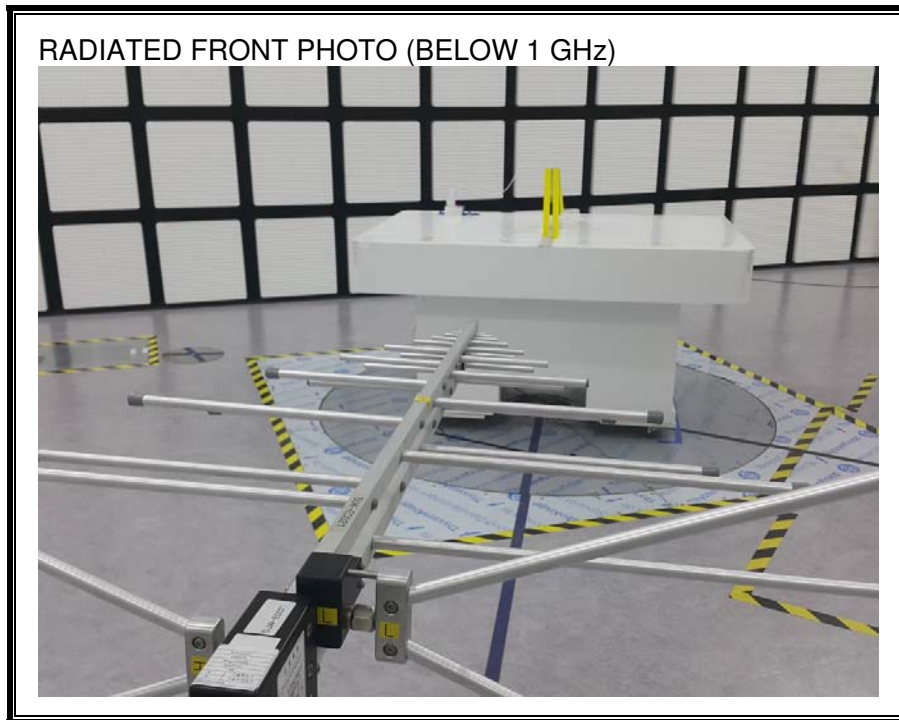

13. SETUP PHOTOS

ANTENNA PORT CONDUCTED RF MEASUREMENT SETUP

RADIATED RF MEASUREMENT SETUP (BELOW 1 GHz)

RADIATED RF MEASUREMENT SETUP (ABOVE 1 GHz)

RADIATED RF MEASUREMENT SETUP FOR PORTABLE CONFIGURATION

POWERLINE CONDUCTED EMISSIONS MEASUREMENT SETUP

END OF REPORT