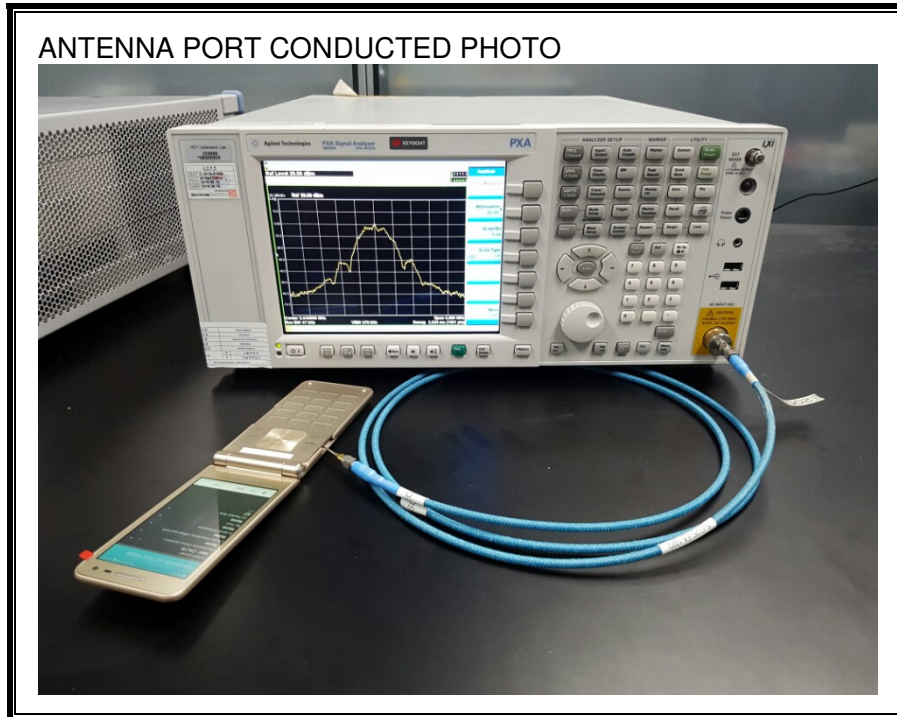

13. SETUP PHOTOS

ANTENNA PORT CONDUCTED RF MEASUREMENT SETUP

RADIATED RF MEASUREMENT SETUP (BELOW 1 GHz)

RADIATED RF MEASUREMENT SETUP (ABOVE 1 GHz)

RADIATED RF MEASUREMENT SETUP FOR PORTABLE CONFIGURATION

POWERLINE CONDUCTED EMISSIONS MEASUREMENT SETUP

END OF REPORT