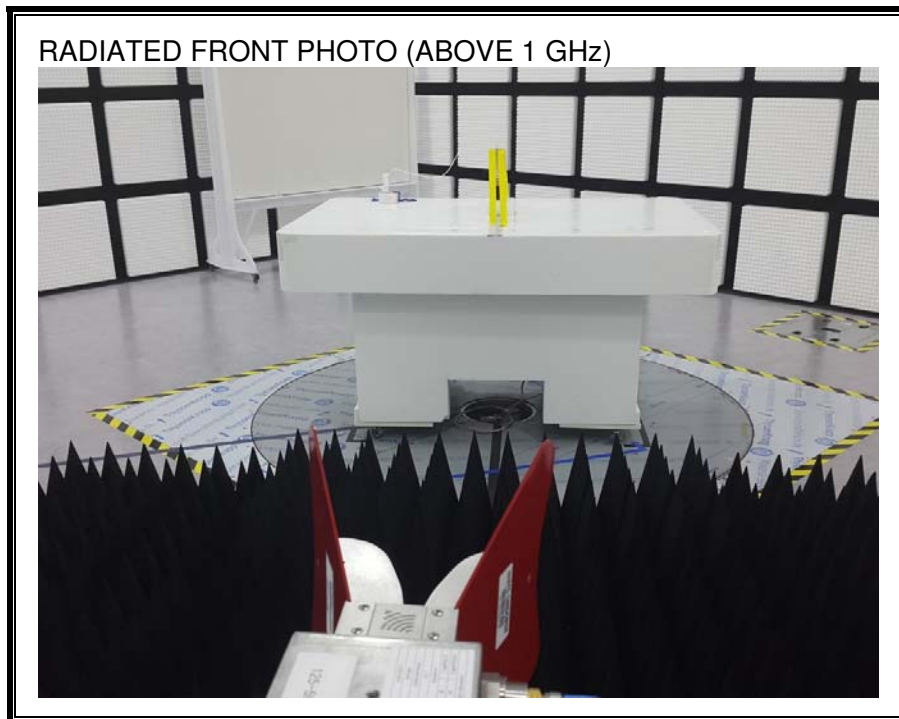

13. SETUP PHOTOS

ANTENNA PORT CONDUCTED RF MEASUREMENT SETUP

RADIATED RF MEASUREMENT SETUP (BELOW 1 GHz)

RADIATED RF MEASUREMENT SETUP (ABOVE 1 GHz)

RADIATED RF MEASUREMENT SETUP FOR PORTABLE CONFIGURATION

POWERLINE CONDUCTED EMISSIONS MEASUREMENT SETUP

END OF REPORT