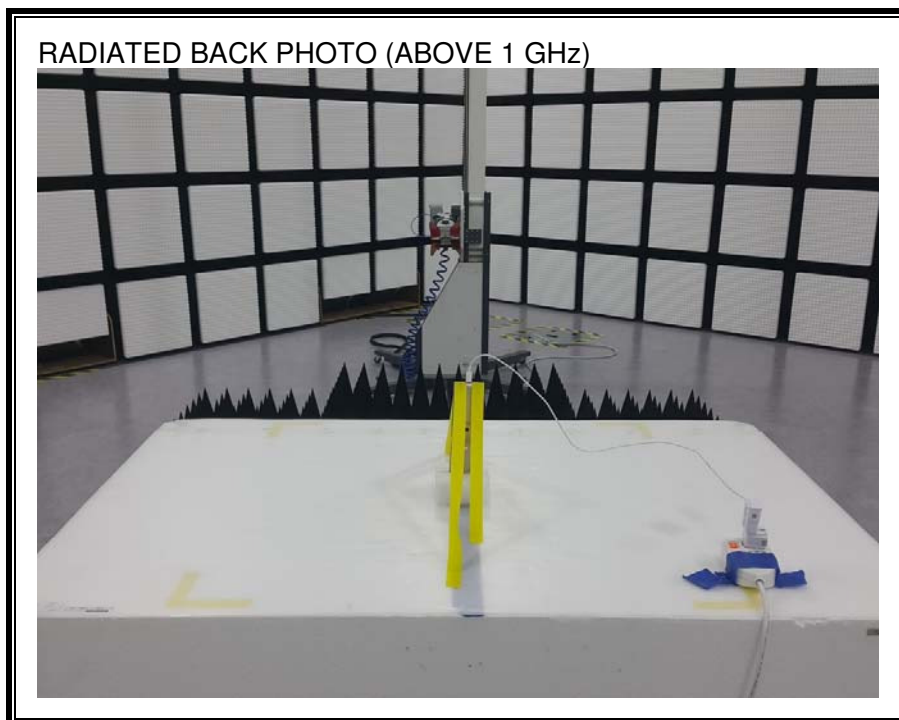

13. SETUP PHOTOS

ANTENNA PORT CONDUCTED RF MEASUREMENT SETUP

RADIATED RF MEASUREMENT SETUP (BELOW 1 GHz)

RADIATED RF MEASUREMENT SETUP (ABOVE 1 GHz)

RADIATED RF MEASUREMENT SETUP FOR PORTABLE CONFIGURATION

POWERLINE CONDUCTED EMISSIONS MEASUREMENT SETUP

END OF REPORT