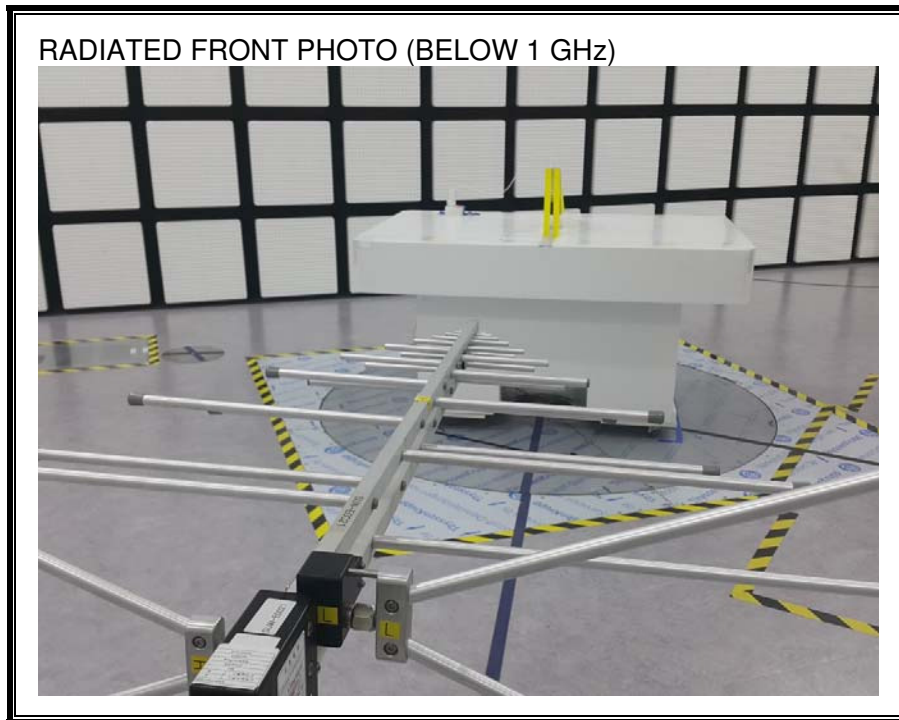

13. SETUP PHOTOS

ANTENNA PORT CONDUCTED RF MEASUREMENT SETUP

RADIATED RF MEASUREMENT SETUP (BELOW 1 GHz)

RADIATED RF MEASUREMENT SETUP (ABOVE 1 GHz)

RADIATED RF MEASUREMENT SETUP FOR PORTABLE CONFIGURATION

POWERLINE CONDUCTED EMISSIONS MEASUREMENT SETUP

END OF REPORT