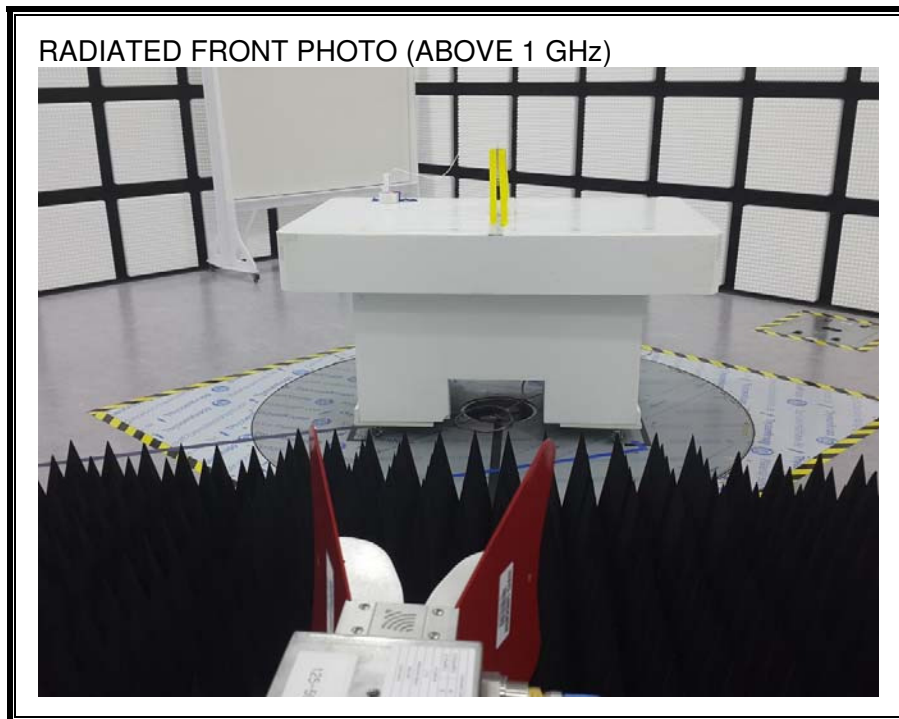

13. SETUP PHOTOS

ANTENNA PORT CONDUCTED RF MEASUREMENT SETUP

RADIATED RF MEASUREMENT SETUP (BELOW 1 GHz)

RADIATED RF MEASUREMENT SETUP (ABOVE 1 GHz)

RADIATED RF MEASUREMENT SETUP FOR PORTABLE CONFIGURATION

POWERLINE CONDUCTED EMISSIONS MEASUREMENT SETUP

END OF REPORT