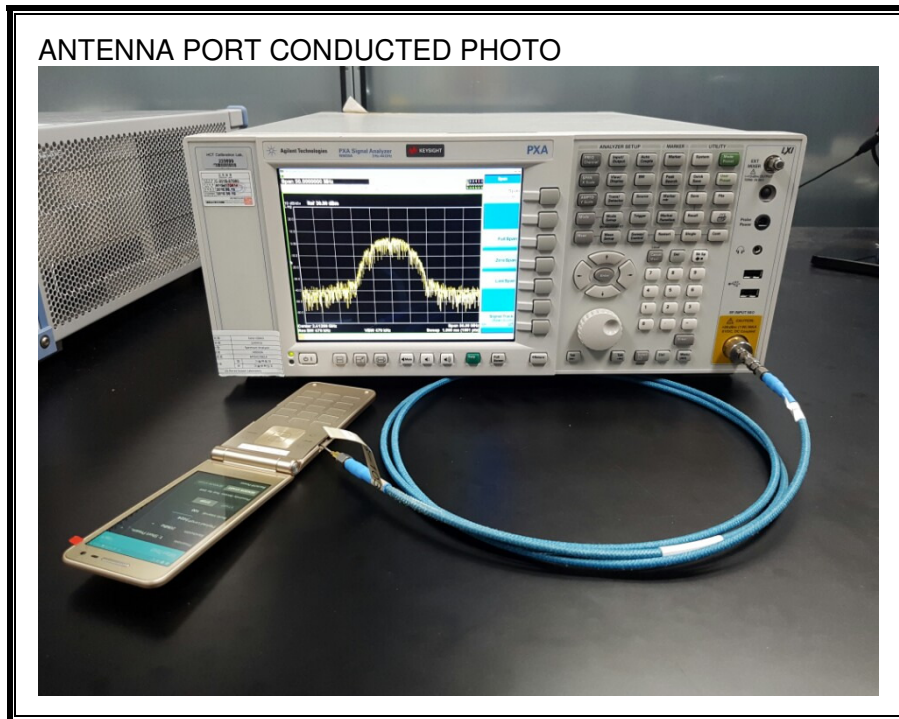

13. SETUP PHOTOS

ANTENNA PORT CONDUCTED RF MEASUREMENT SETUP

RADIATED RF MEASUREMENT SETUP (BELOW 1 GHz)

RADIATED RF MEASUREMENT SETUP (ABOVE 1 GHz)

RADIATED RF MEASUREMENT SETUP FOR PORTABLE CONFIGURATION

POWERLINE CONDUCTED EMISSIONS MEASUREMENT SETUP

END OF REPORT