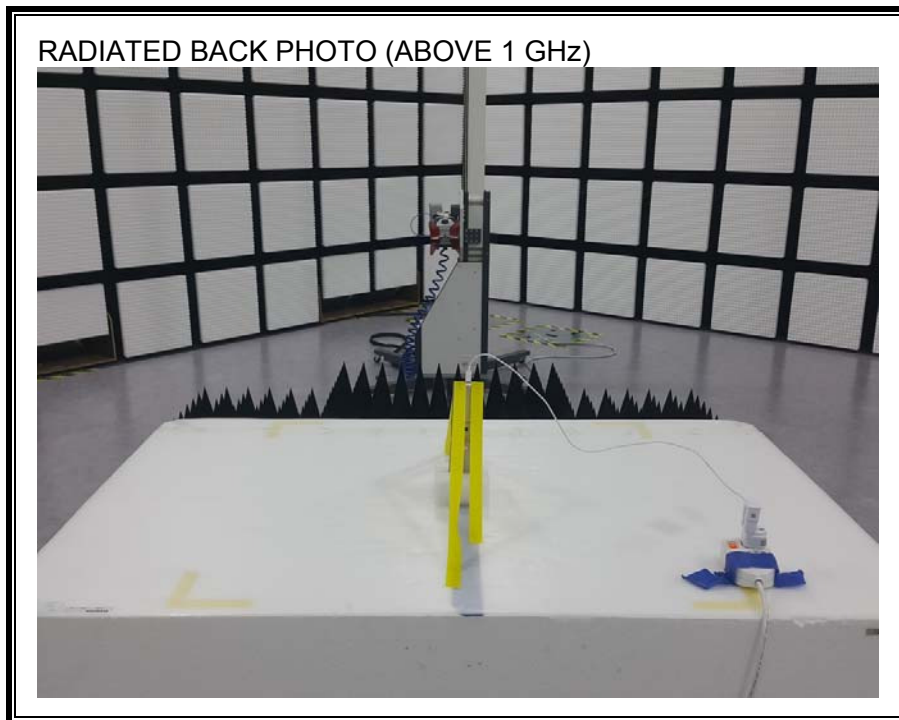

## 11. SETUP PHOTOS

### ANTENNA PORT CONDUCTED RF MEASUREMENT SETUP

**RADIATED RF MEASUREMENT SETUP (BELOW 1 GHz)**

**RADIATED RF MEASUREMENT SETUP (ABOVE 1 GHz)**

**RADIATED RF MEASUREMENT SETUP FOR PORTABLE CONFIGURATION**

**POWERLINE CONDUCTED EMISSIONS MEASUREMENT SETUP**

**END OF REPORT**