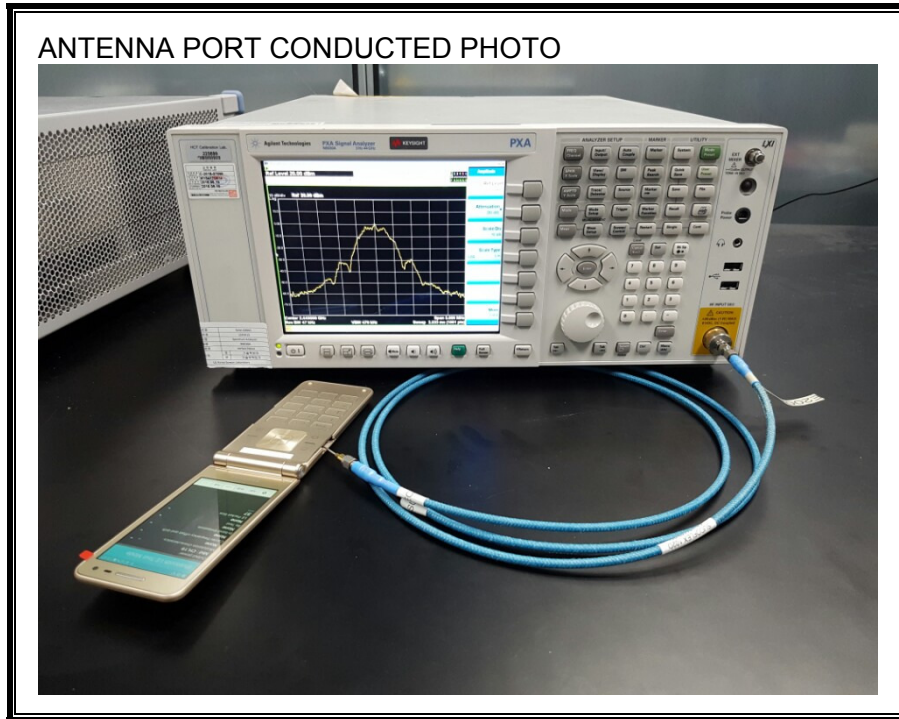

### ANTENNA PORT CONDUCTED RF MEASUREMENT SETUP

**RADIATED RF MEASUREMENT SETUP (BELOW 1 GHz)**

**RADIATED RF MEASUREMENT SETUP (ABOVE 1 GHz)**

**RADIATED RF MEASUREMENT SETUP FOR PORTABLE CONFIGURATION**

**POWERLINE CONDUCTED EMISSIONS MEASUREMENT SETUP**

**END OF REPORT**