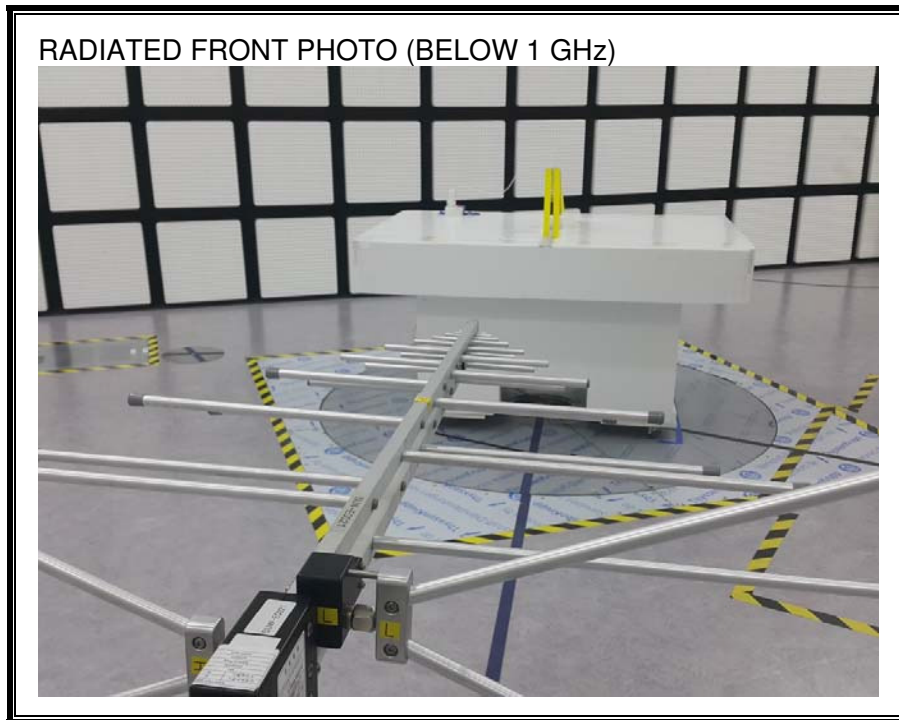

9. SETUP PHOTOS

ANTENNA PORT CONDUCTED RF MEASUREMENT SETUP

RADIATED RF MEASUREMENT SETUP (BELOW 1 GHz)

RADIATED RF MEASUREMENT SETUP (ABOVE 1 GHz)

RADIATED RF MEASUREMENT SETUP FOR PORTABLE CONFIGURATION

POWERLINE CONDUCTED EMISSIONS MEASUREMENT SETUP

END OF REPORT