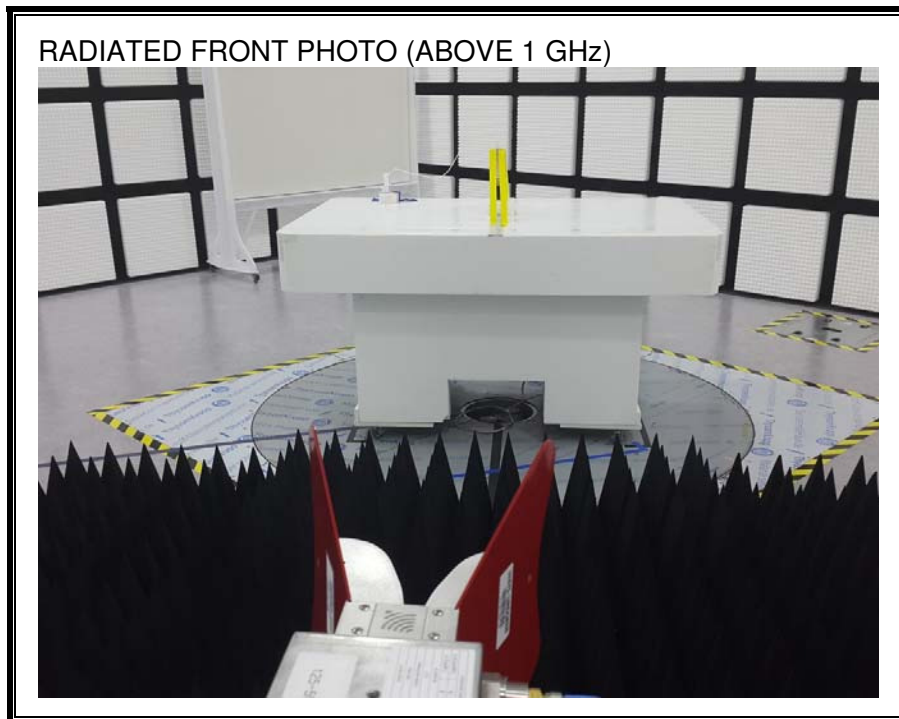

9. SETUP PHOTOS

ANTENNA PORT CONDUCTED RF MEASUREMENT SETUP

RADIATED RF MEASUREMENT SETUP (BELOW 1 GHz)

RADIATED RF MEASUREMENT SETUP (ABOVE 1 GHz)

RADIATED RF MEASUREMENT SETUP FOR PORTABLE CONFIGURATION

POWERLINE CONDUCTED EMISSIONS MEASUREMENT SETUP

END OF REPORT