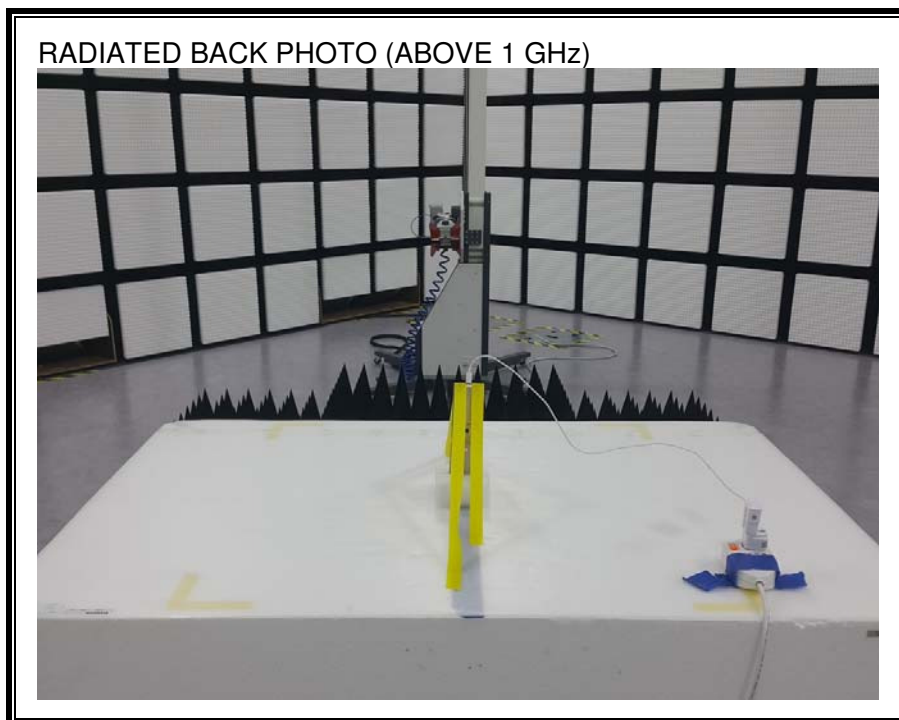

9. SETUP PHOTOS

ANTENNA PORT CONDUCTED RF MEASUREMENT SETUP

RADIATED RF MEASUREMENT SETUP (BELOW 1 GHz)

RADIATED RF MEASUREMENT SETUP (ABOVE 1 GHz)

RADIATED RF MEASUREMENT SETUP FOR PORTABLE CONFIGURATION

POWERLINE CONDUCTED EMISSIONS MEASUREMENT SETUP

END OF REPORT