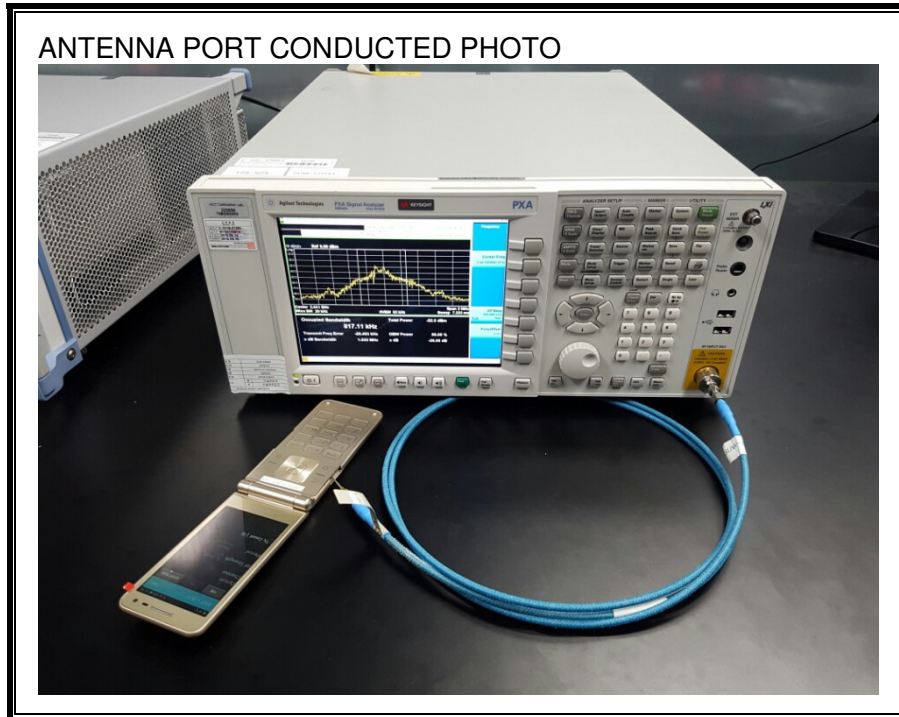

9. SETUP PHOTOS

ANTENNA PORT CONDUCTED RF MEASUREMENT SETUP

RADIATED RF MEASUREMENT SETUP (BELOW 1 GHz)

RADIATED RF MEASUREMENT SETUP (ABOVE 1 GHz)

RADIATED RF MEASUREMENT SETUP FOR PORTABLE CONFIGURATION

POWERLINE CONDUCTED EMISSIONS MEASUREMENT SETUP

END OF REPORT