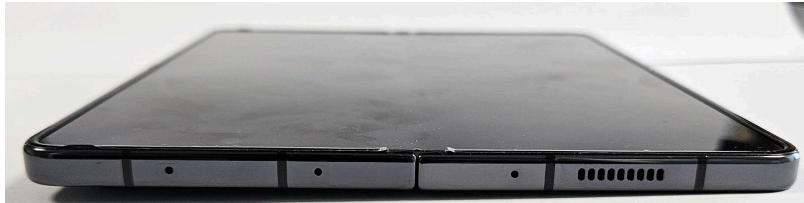

A3LSMF946JPN External Photos

Model Name : SC-55D, SCG22

1. Folder close

Front

Back

Top

Bottom

Right

Left

2. Folder open

Front

Back

Top

Bottom

Right

Left