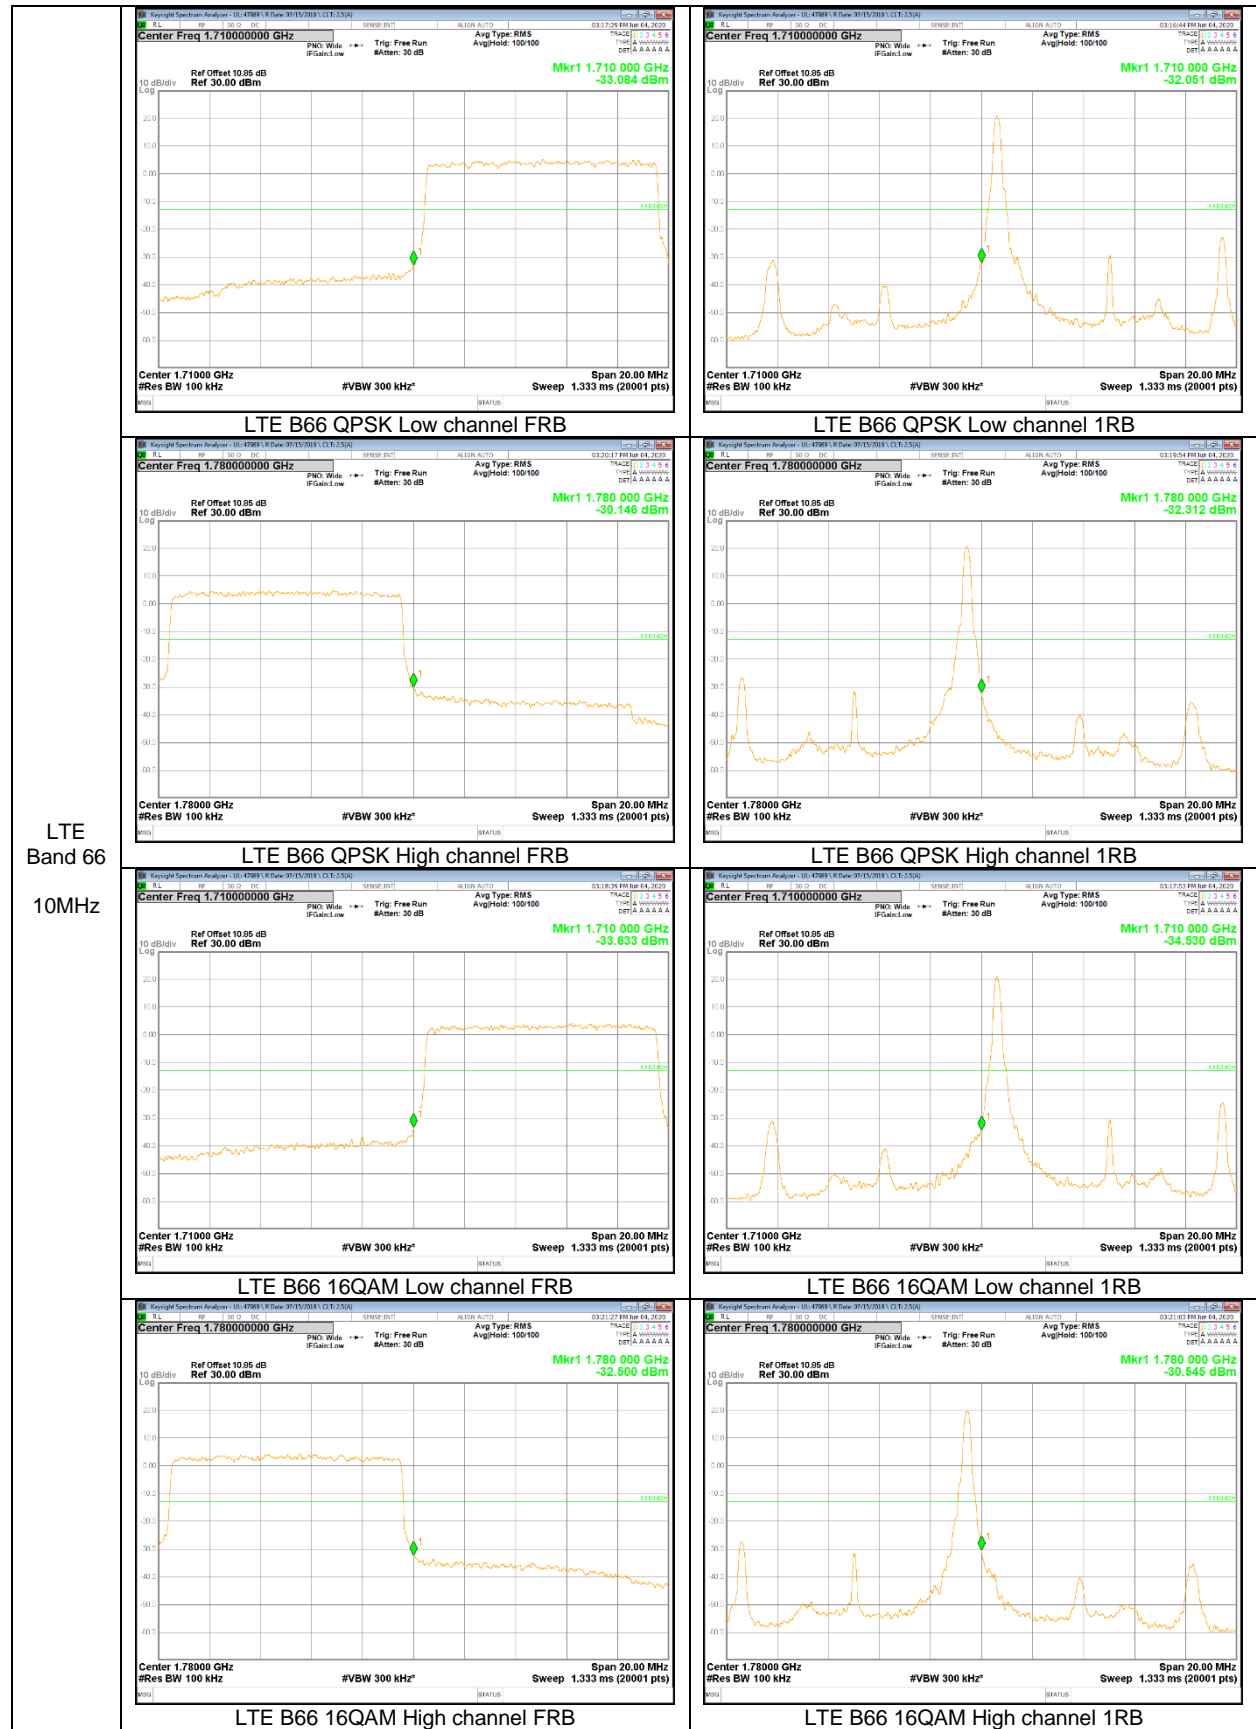

LTE  
 Band 25  
 1.4MHz

LTE Band 26

LTE  
Band 26  
15MHz

LTE  
 Band 26  
 5MHz

LTE  
Band 26  
1.4MHz

**LTE Band 66**

LTE  
 Band 66  
 20MHz

LTE  
Band 66  
10MHz

LTE  
 Band 66  
 5MHz

LTE  
Band 66  
1.4MHz