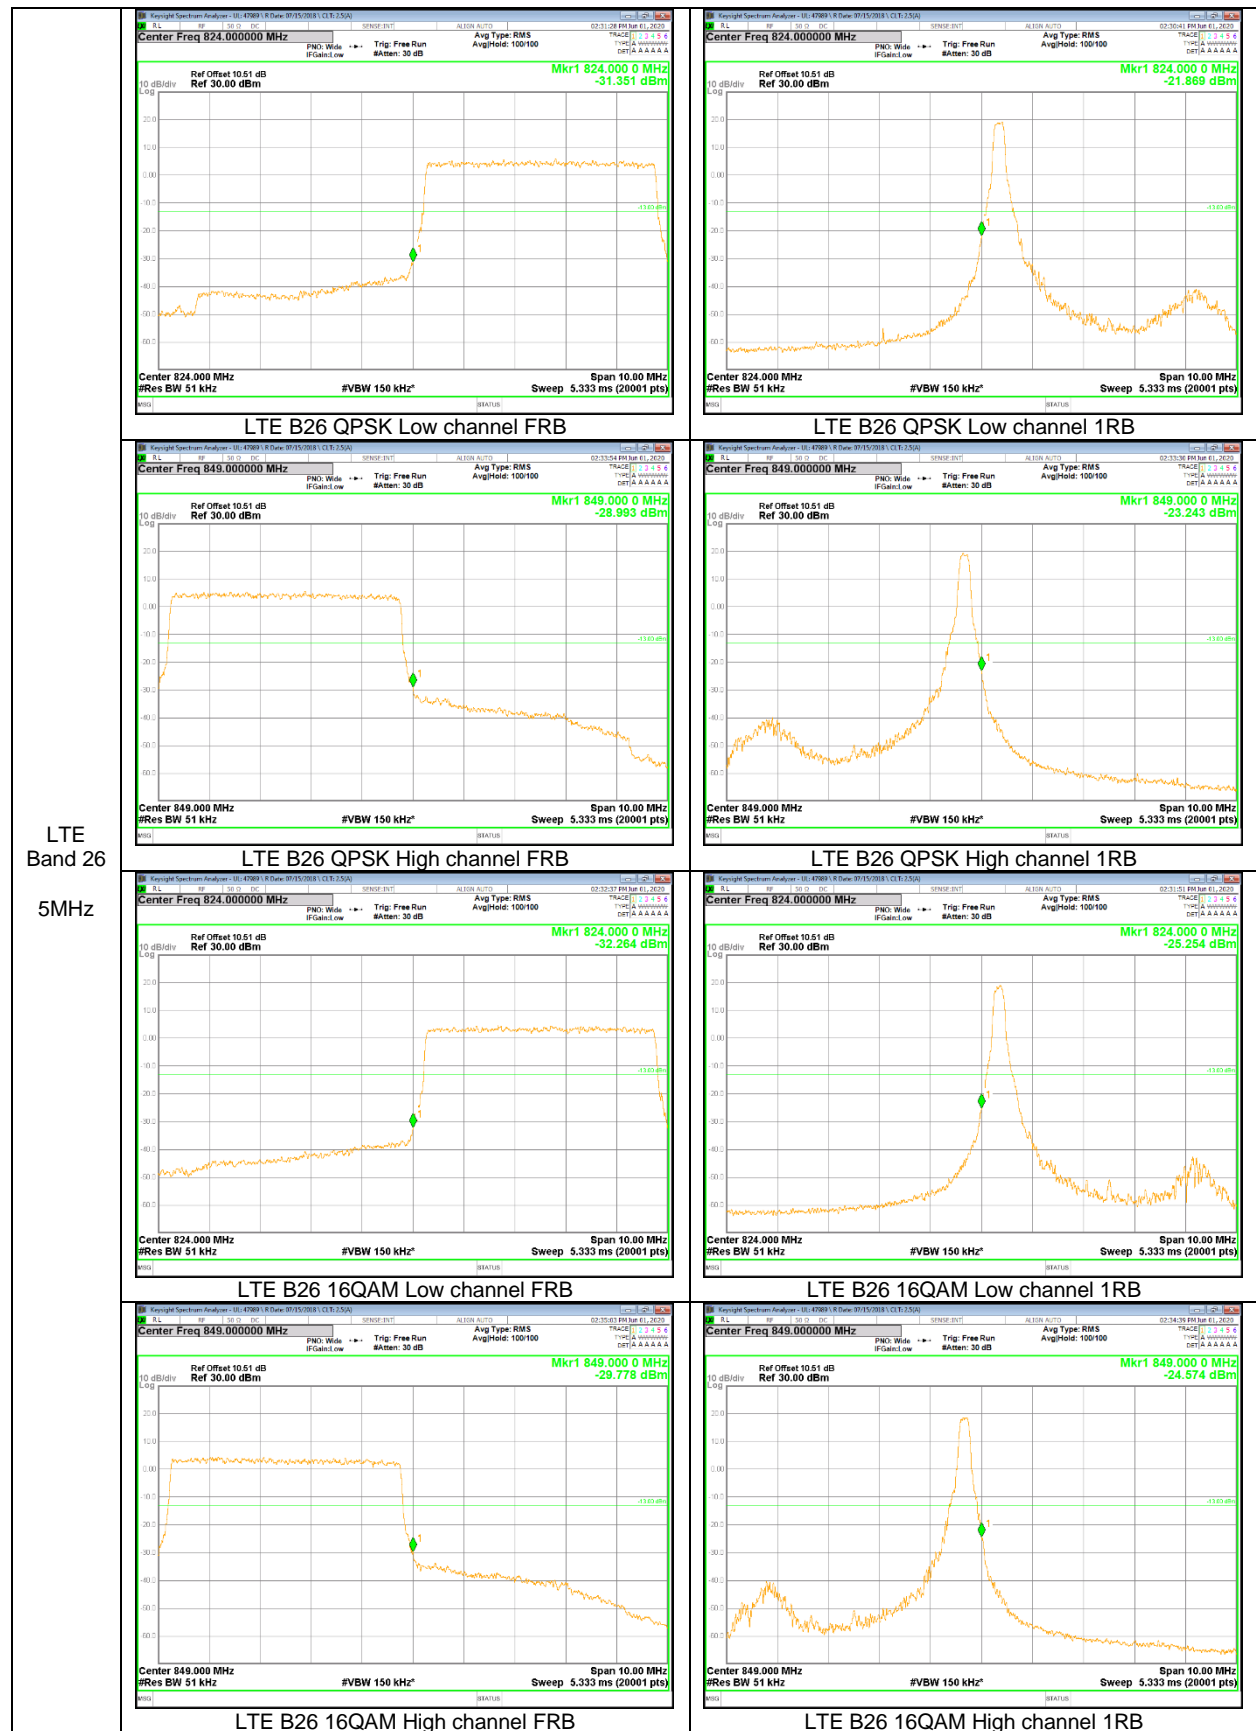

LTE  
 Band 25  
 1.4MHz

LTE Band 26

LTE  
Band 26  
15MHz

LTE  
 Band 26  
 5MHz

LTE  
Band 26  
1.4MHz

**LTE Band 66**

LTE  
 Band 66  
 20MHz

LTE  
Band 66  
10MHz

LTE  
 Band 66  
 5MHz

LTE  
Band 66  
1.4MHz