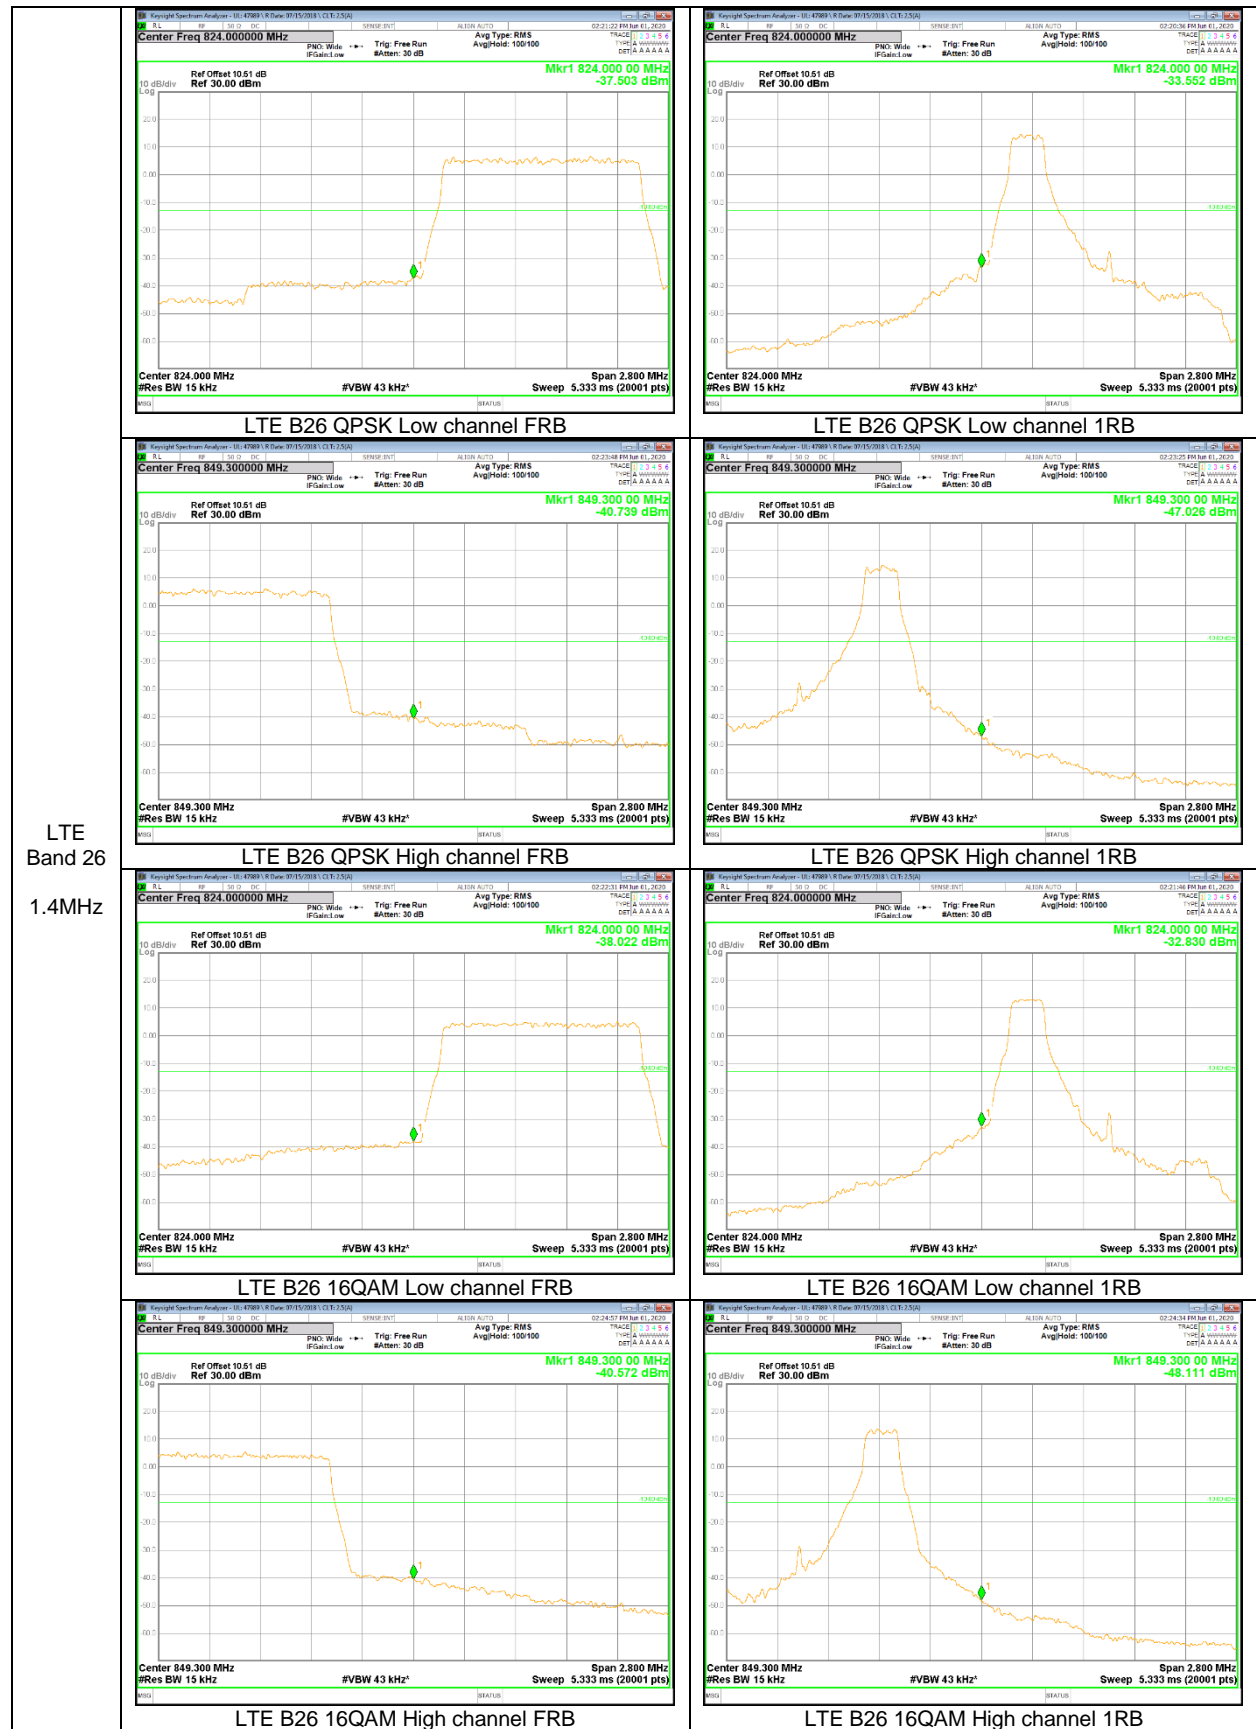

LTE  
 Band 25  
 1.4MHz

LTE Band 26

LTE  
Band 26  
15MHz

LTE  
 Band 26  
 5MHz

LTE  
Band 26  
1.4MHz

**LTE Band 66**

LTE  
 Band 66  
 20MHz

LTE  
Band 66  
10MHz

LTE  
 Band 66  
 5MHz

LTE  
Band 66  
1.4MHz