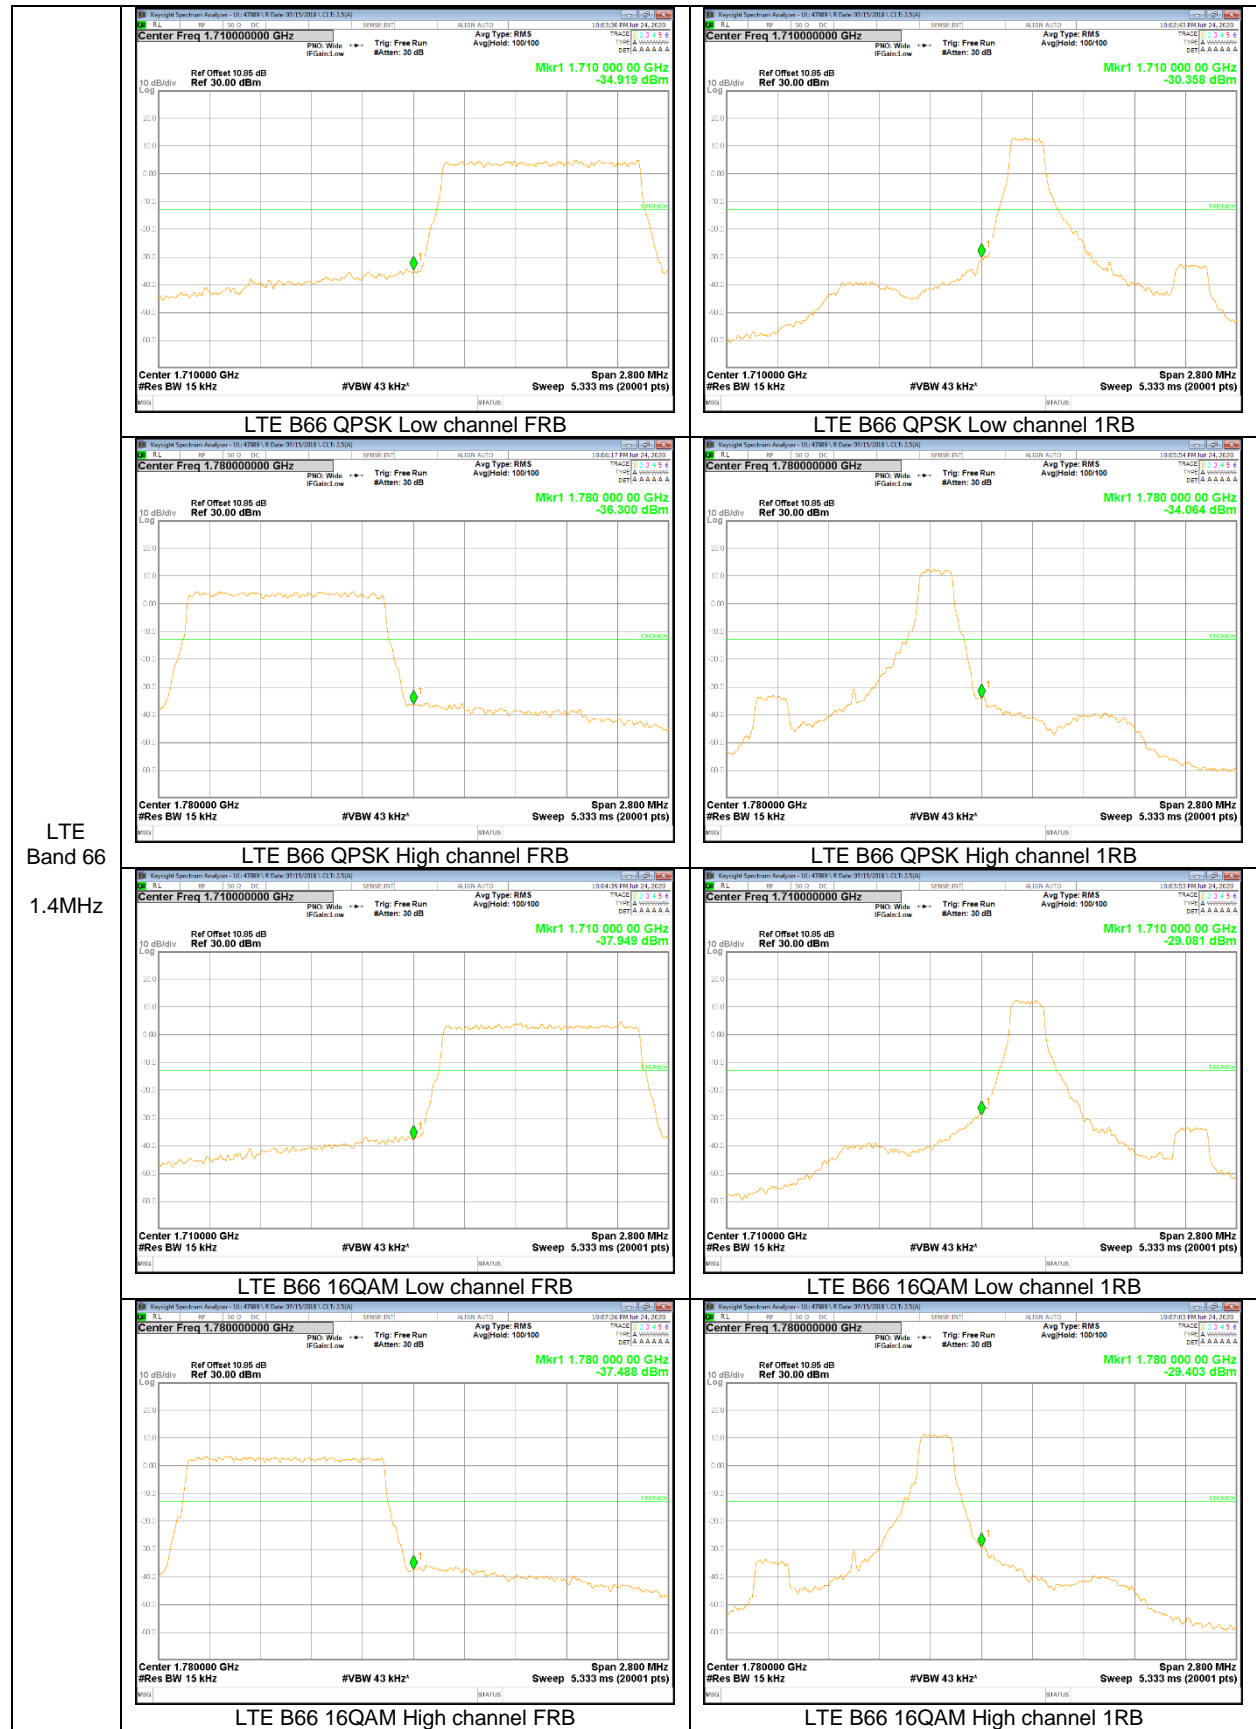

LTE  
 Band 25  
 1.4MHz

LTE Band 26

LTE  
Band 26  
15MHz

LTE  
 Band 26  
 5MHz

LTE  
Band 26  
1.4MHz

**LTE Band 66**

LTE  
 Band 66  
 20MHz

LTE  
Band 66  
10MHz

LTE  
 Band 66  
 5MHz

LTE  
Band 66  
1.4MHz