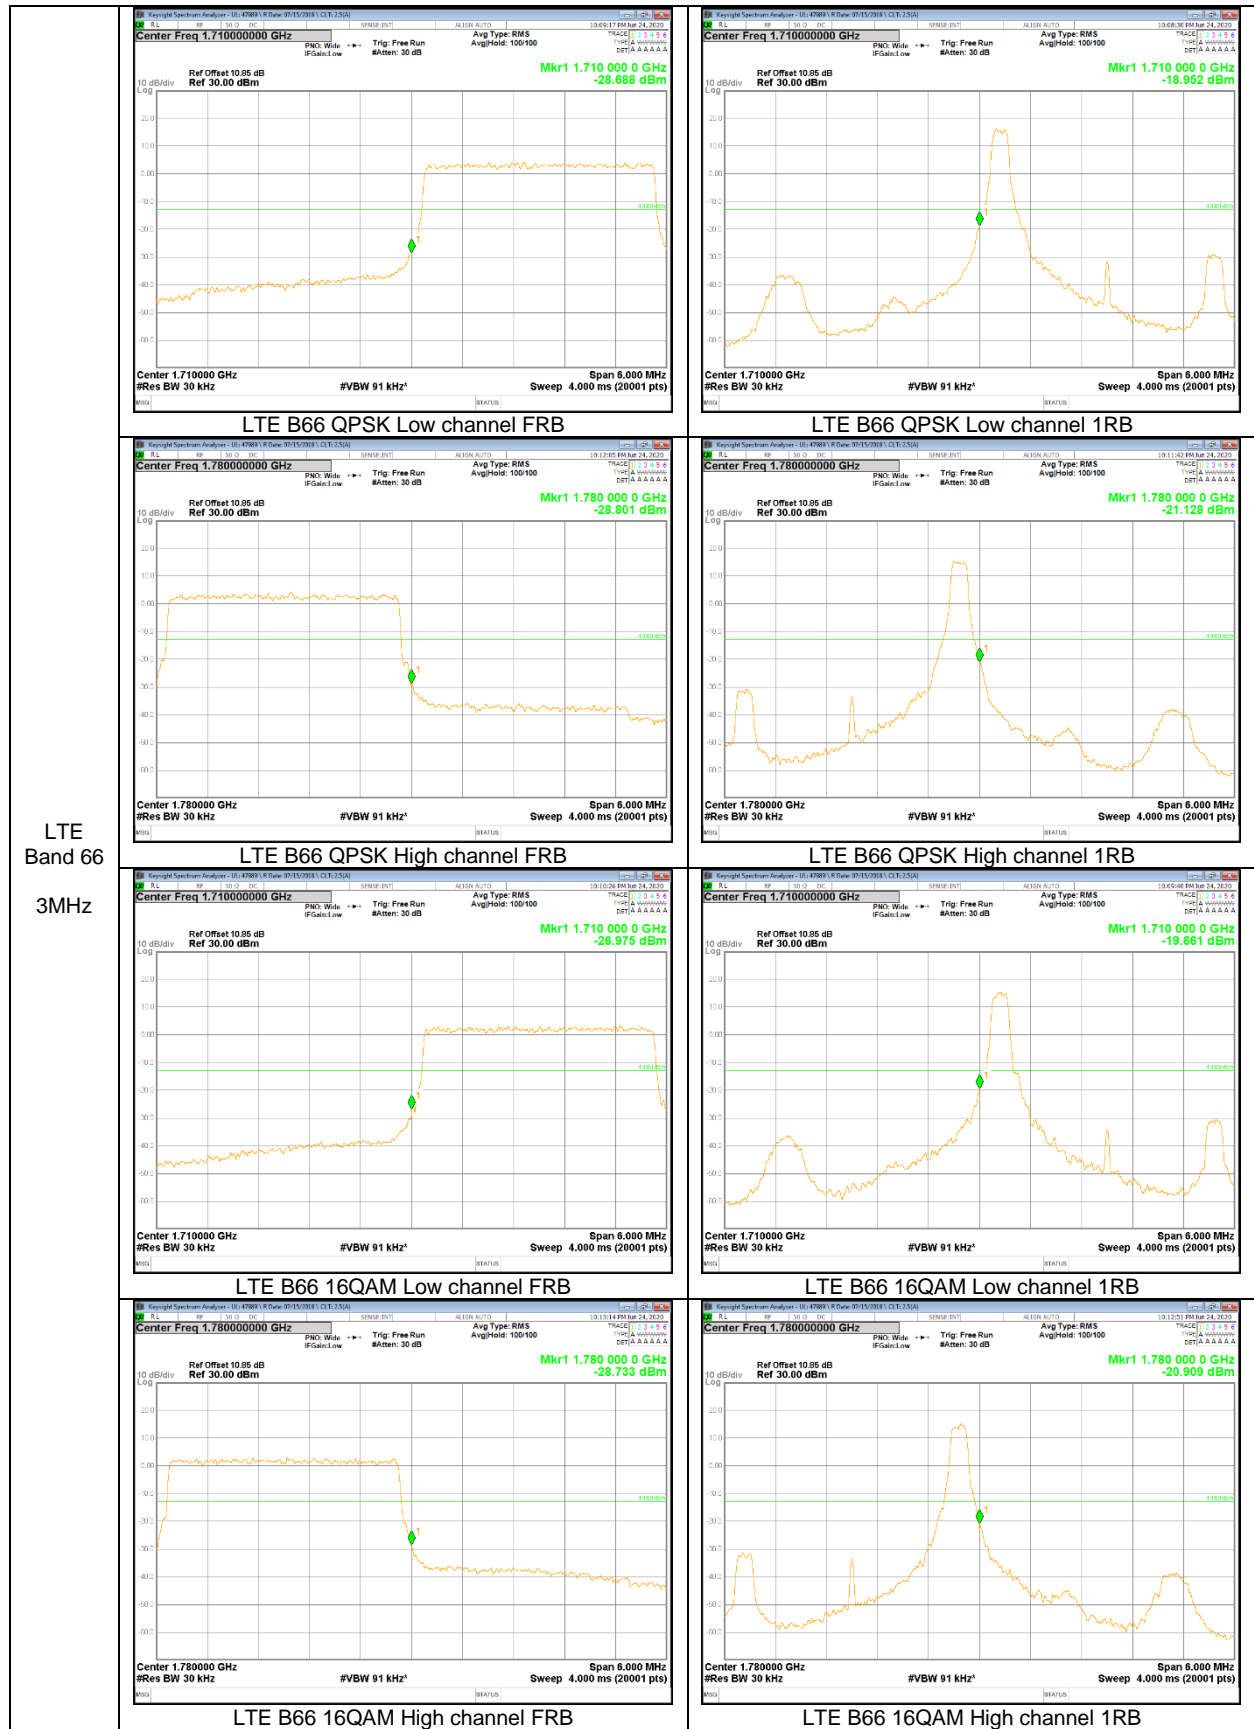

LTE  
 Band 25  
 1.4MHz

LTE Band 26

LTE  
Band 26  
15MHz

LTE  
 Band 26  
 5MHz

LTE  
Band 26  
1.4MHz

**LTE Band 66**

LTE  
 Band 66  
 20MHz

LTE  
Band 66  
10MHz

LTE  
 Band 66  
 5MHz

LTE  
Band 66  
1.4MHz