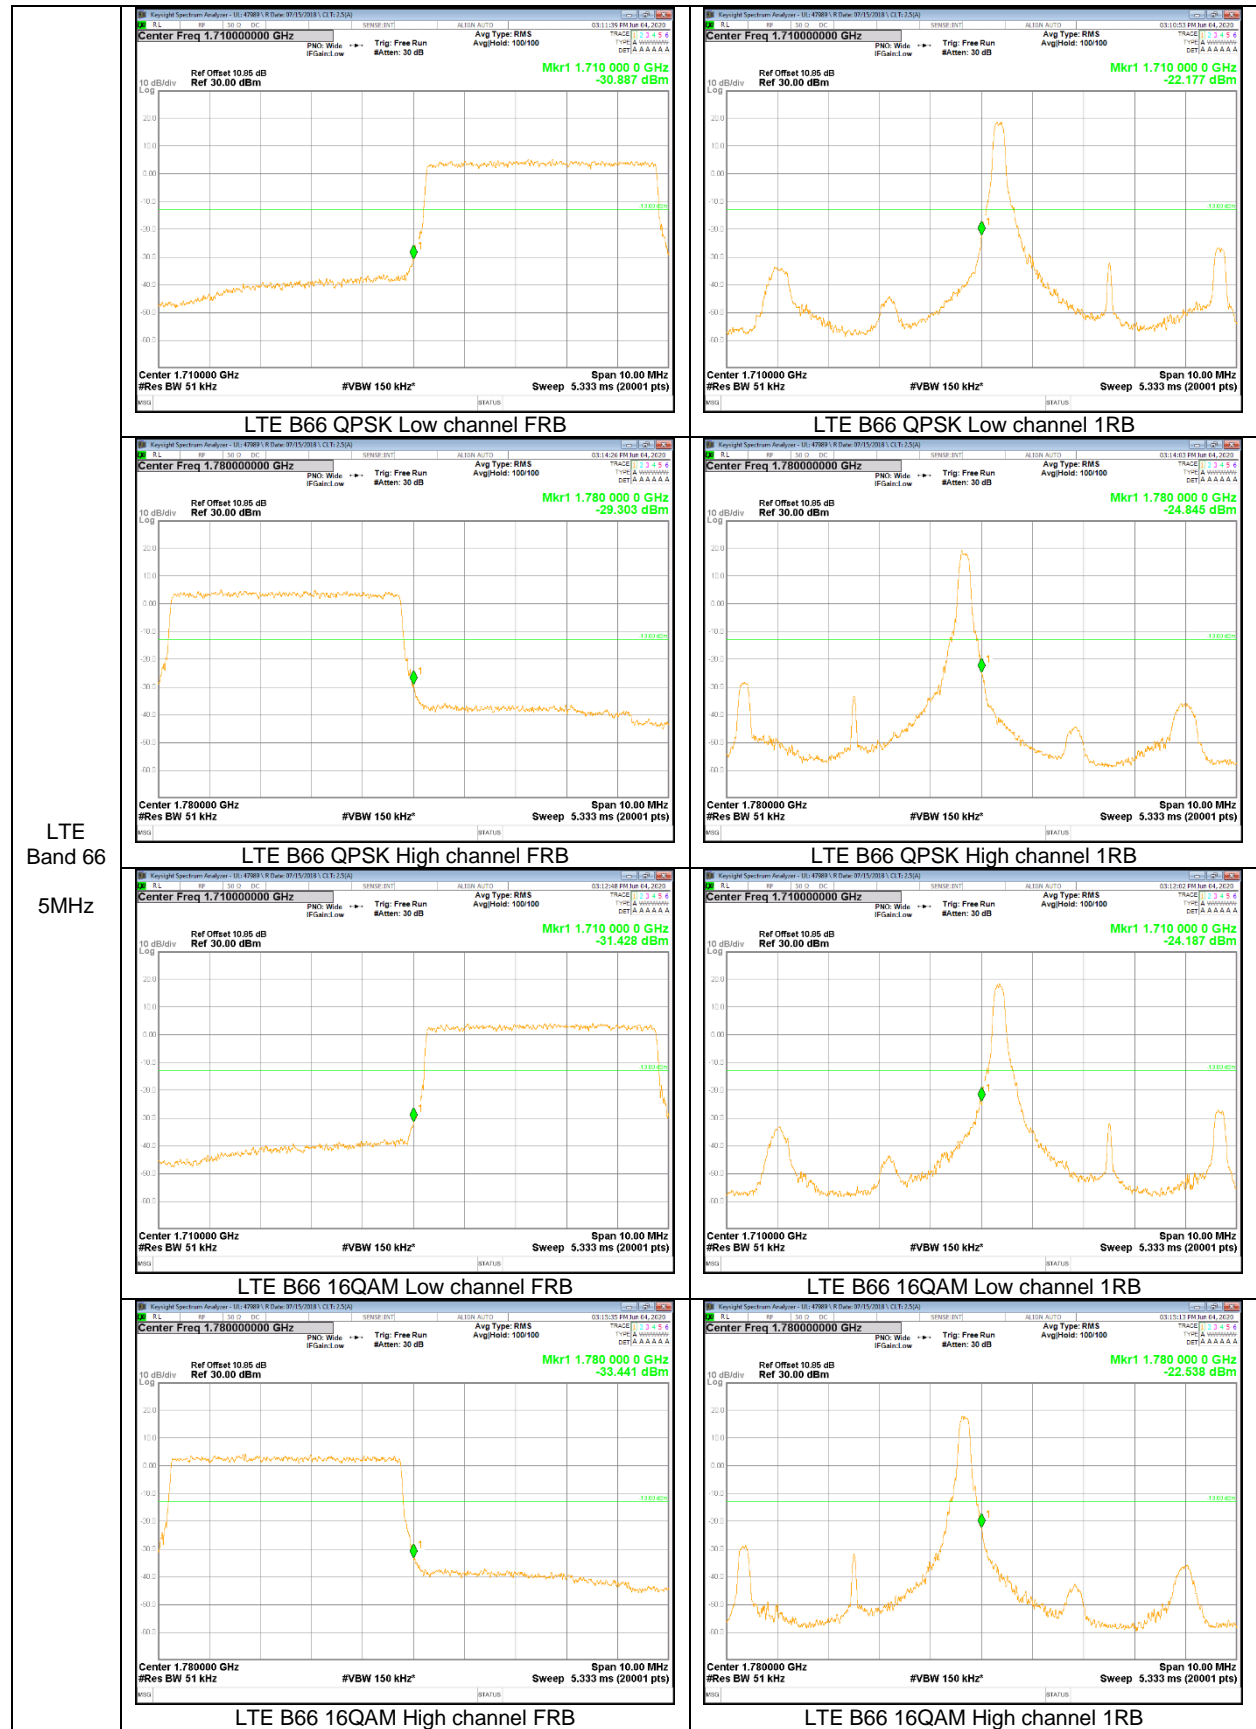

LTE  
 Band 25  
 1.4MHz

LTE Band 26

LTE  
Band 26  
15MHz

LTE  
 Band 26  
 5MHz

LTE  
Band 26  
1.4MHz

**LTE Band 66**

LTE  
 Band 66  
 20MHz

LTE  
Band 66  
10MHz

LTE  
 Band 66  
 5MHz

LTE  
Band 66  
1.4MHz