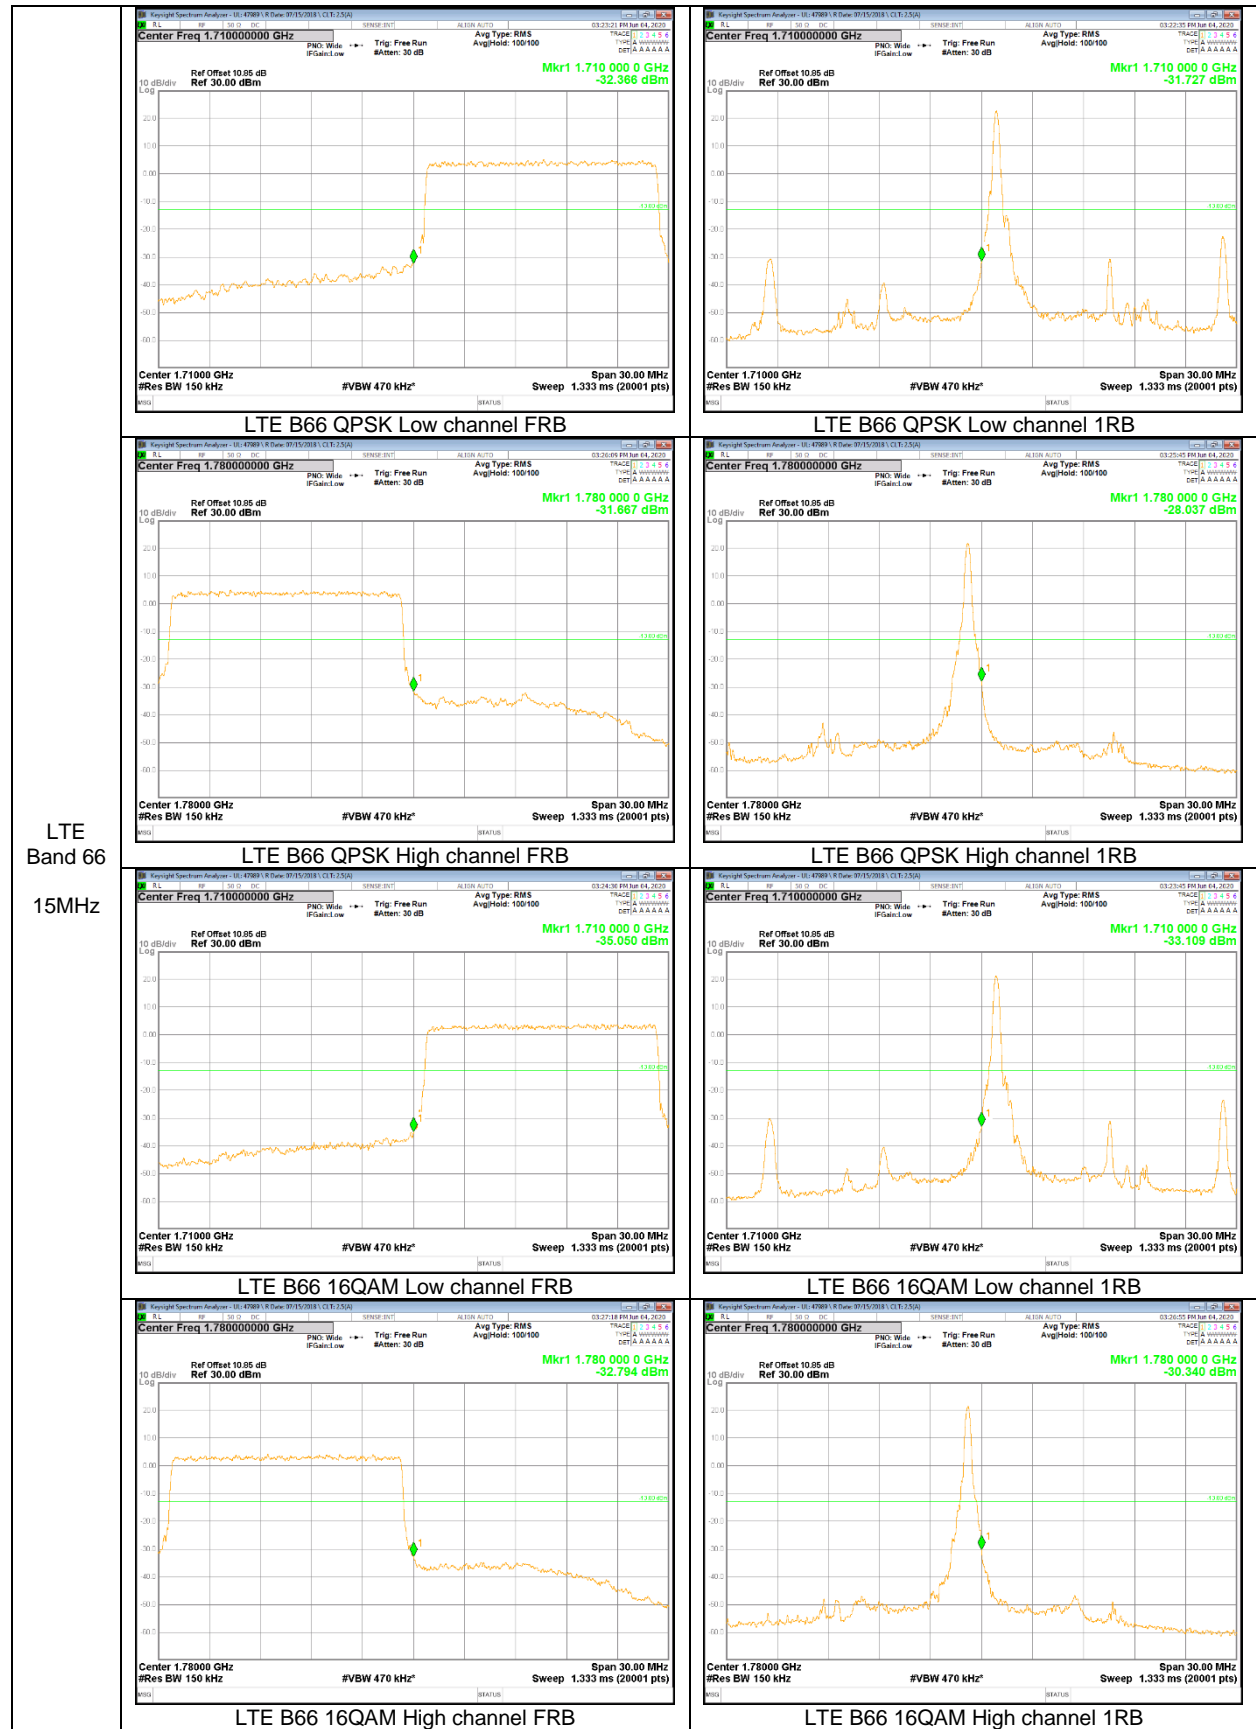

LTE  
 Band 25  
 1.4MHz

LTE Band 26

LTE  
Band 26  
15MHz

LTE  
 Band 26  
 5MHz

LTE  
Band 26  
1.4MHz

**LTE Band 66**

LTE  
 Band 66  
 20MHz

LTE  
Band 66  
10MHz

LTE  
 Band 66  
 5MHz

LTE  
Band 66  
1.4MHz