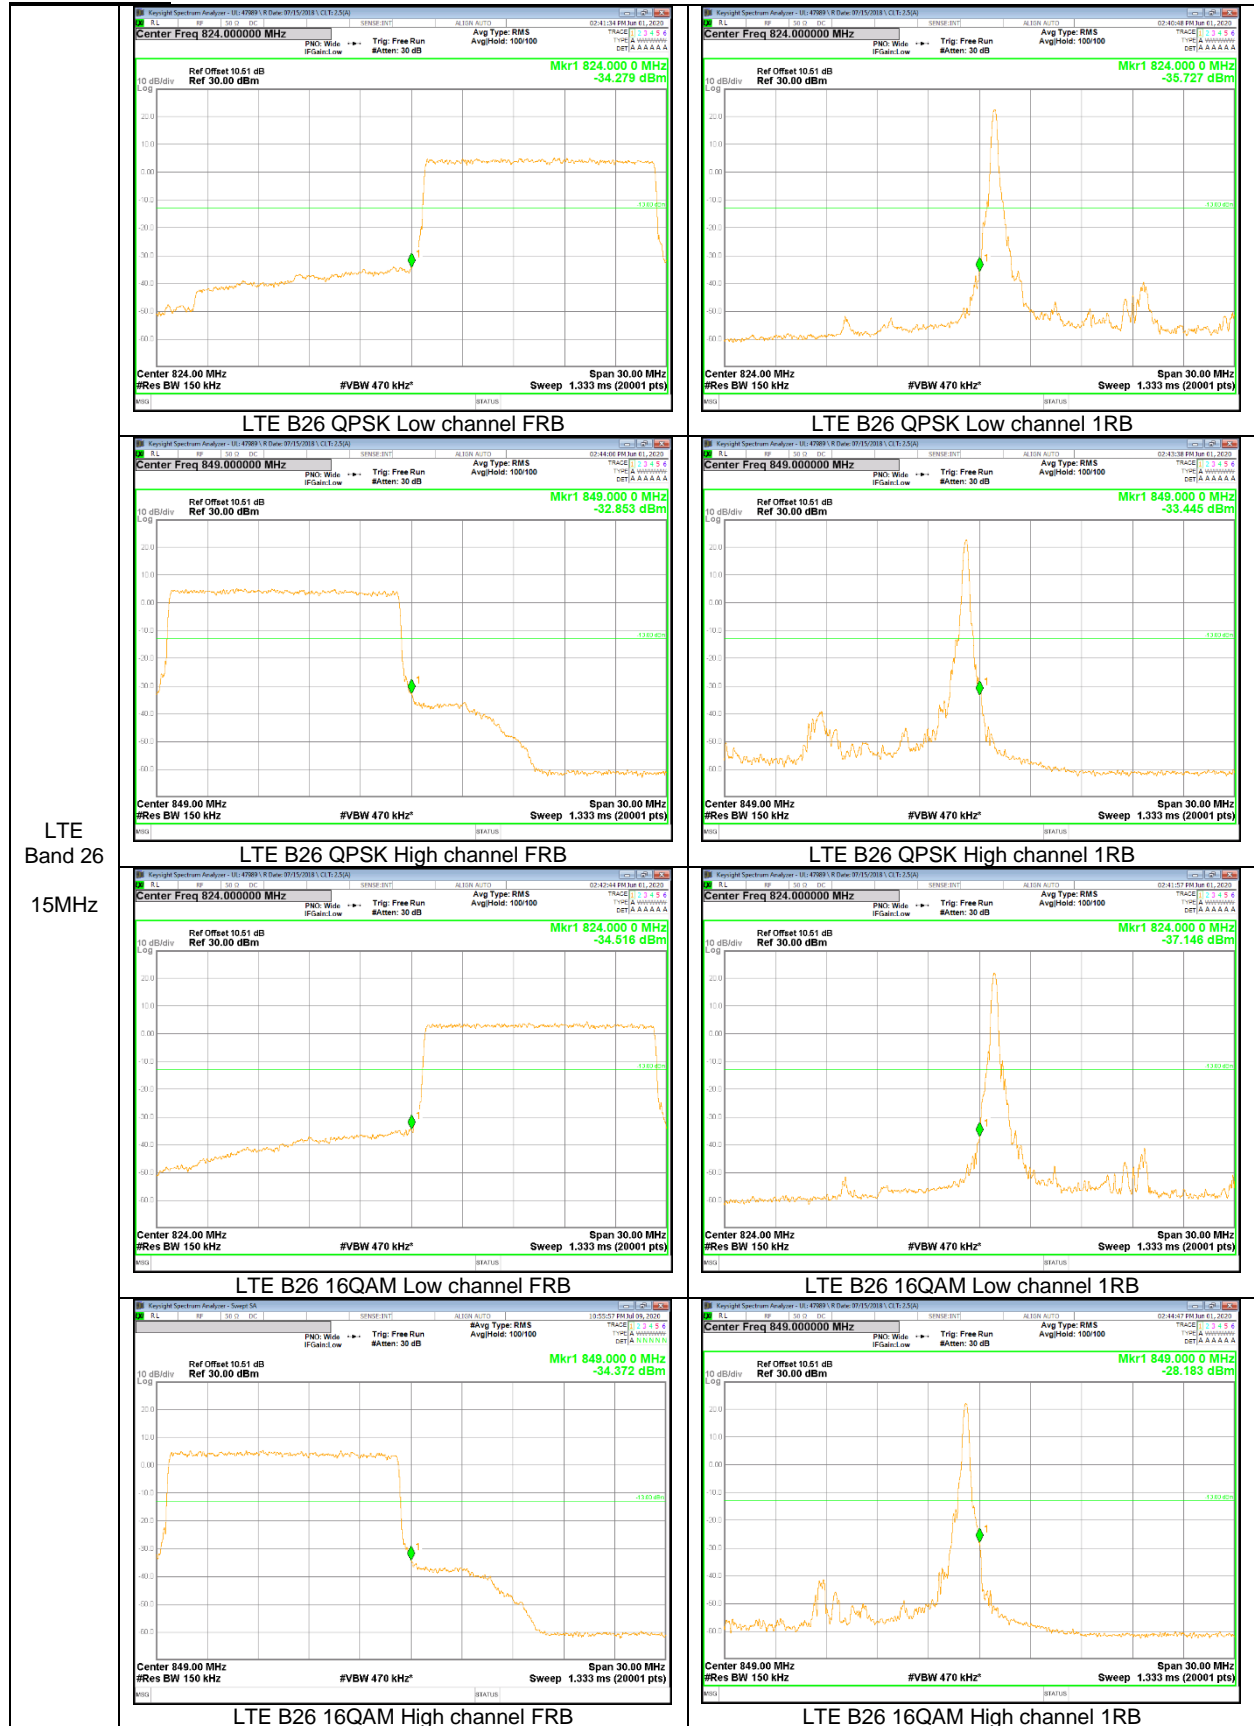

LTE  
 Band 25  
 1.4MHz

LTE Band 26

LTE  
Band 26  
15MHz

LTE  
 Band 26  
 5MHz

LTE  
Band 26  
1.4MHz

**LTE Band 66**

LTE  
 Band 66  
 20MHz

LTE  
Band 66  
10MHz

LTE  
 Band 66  
 5MHz

LTE  
Band 66  
1.4MHz