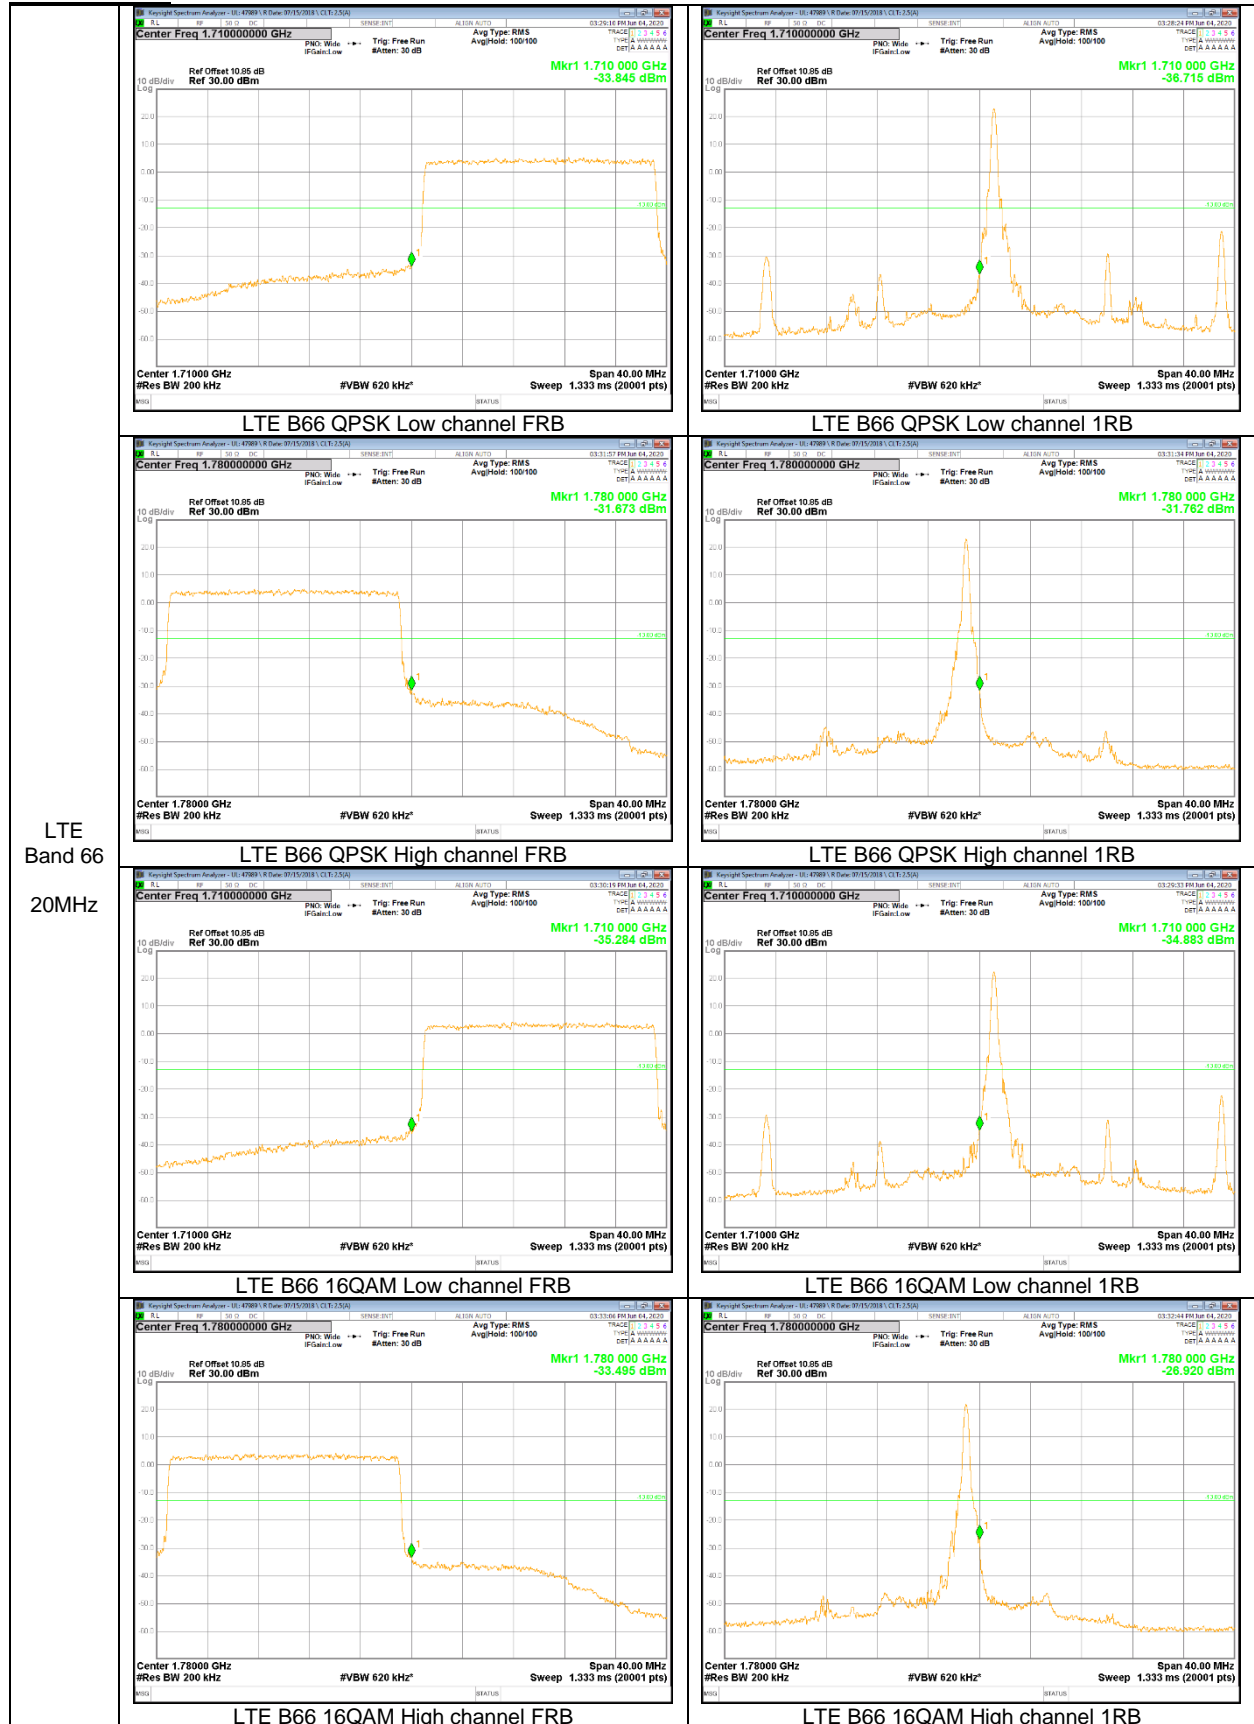

LTE  
 Band 25  
 1.4MHz

LTE Band 26

LTE  
Band 26  
15MHz

LTE  
 Band 26  
 5MHz

LTE  
Band 26  
1.4MHz

**LTE Band 66**

LTE  
 Band 66  
 20MHz

LTE  
Band 66  
10MHz

LTE  
 Band 66  
 5MHz

LTE  
Band 66  
1.4MHz