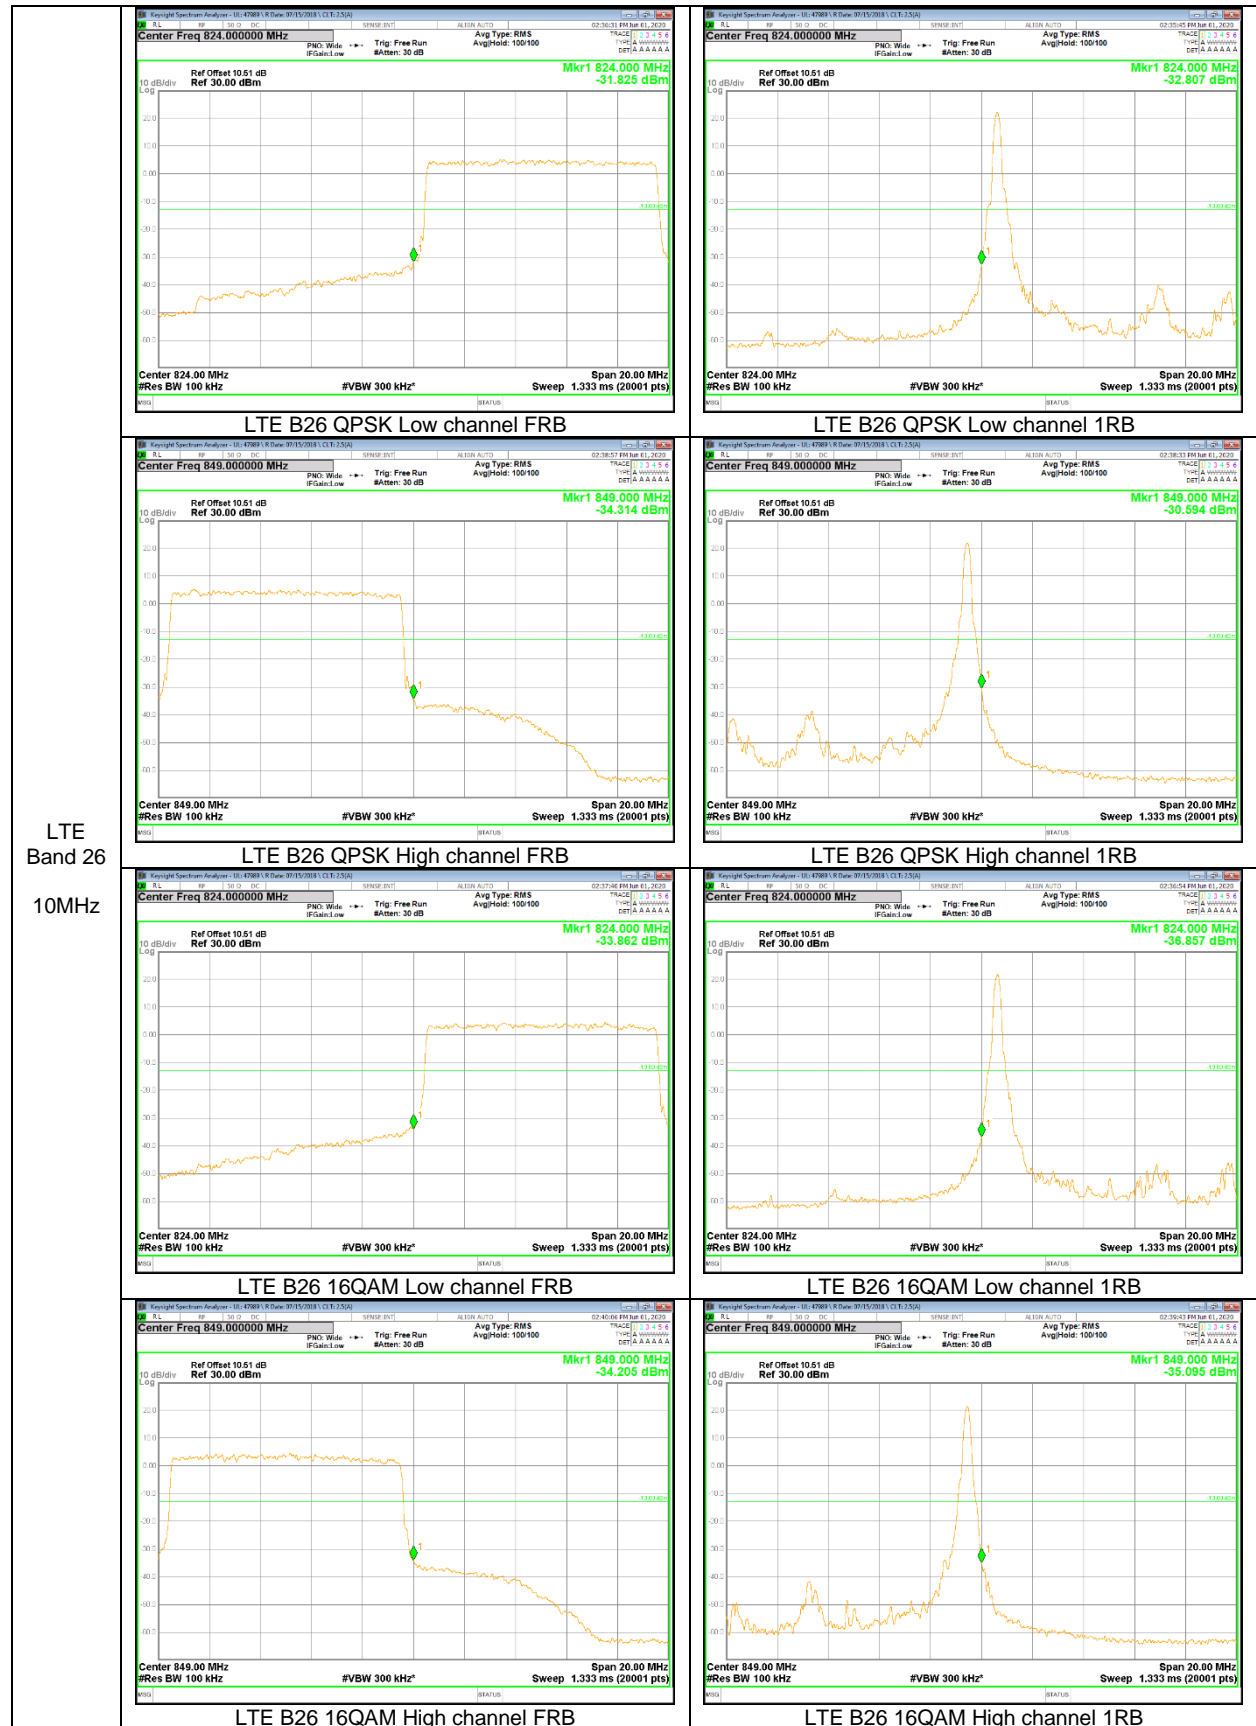

LTE  
 Band 25  
 1.4MHz

LTE Band 26

LTE  
Band 26  
15MHz

LTE  
 Band 26  
 5MHz

LTE  
Band 26  
1.4MHz

**LTE Band 66**

LTE  
 Band 66  
 20MHz

LTE  
Band 66  
10MHz

LTE  
 Band 66  
 5MHz

LTE  
Band 66  
1.4MHz