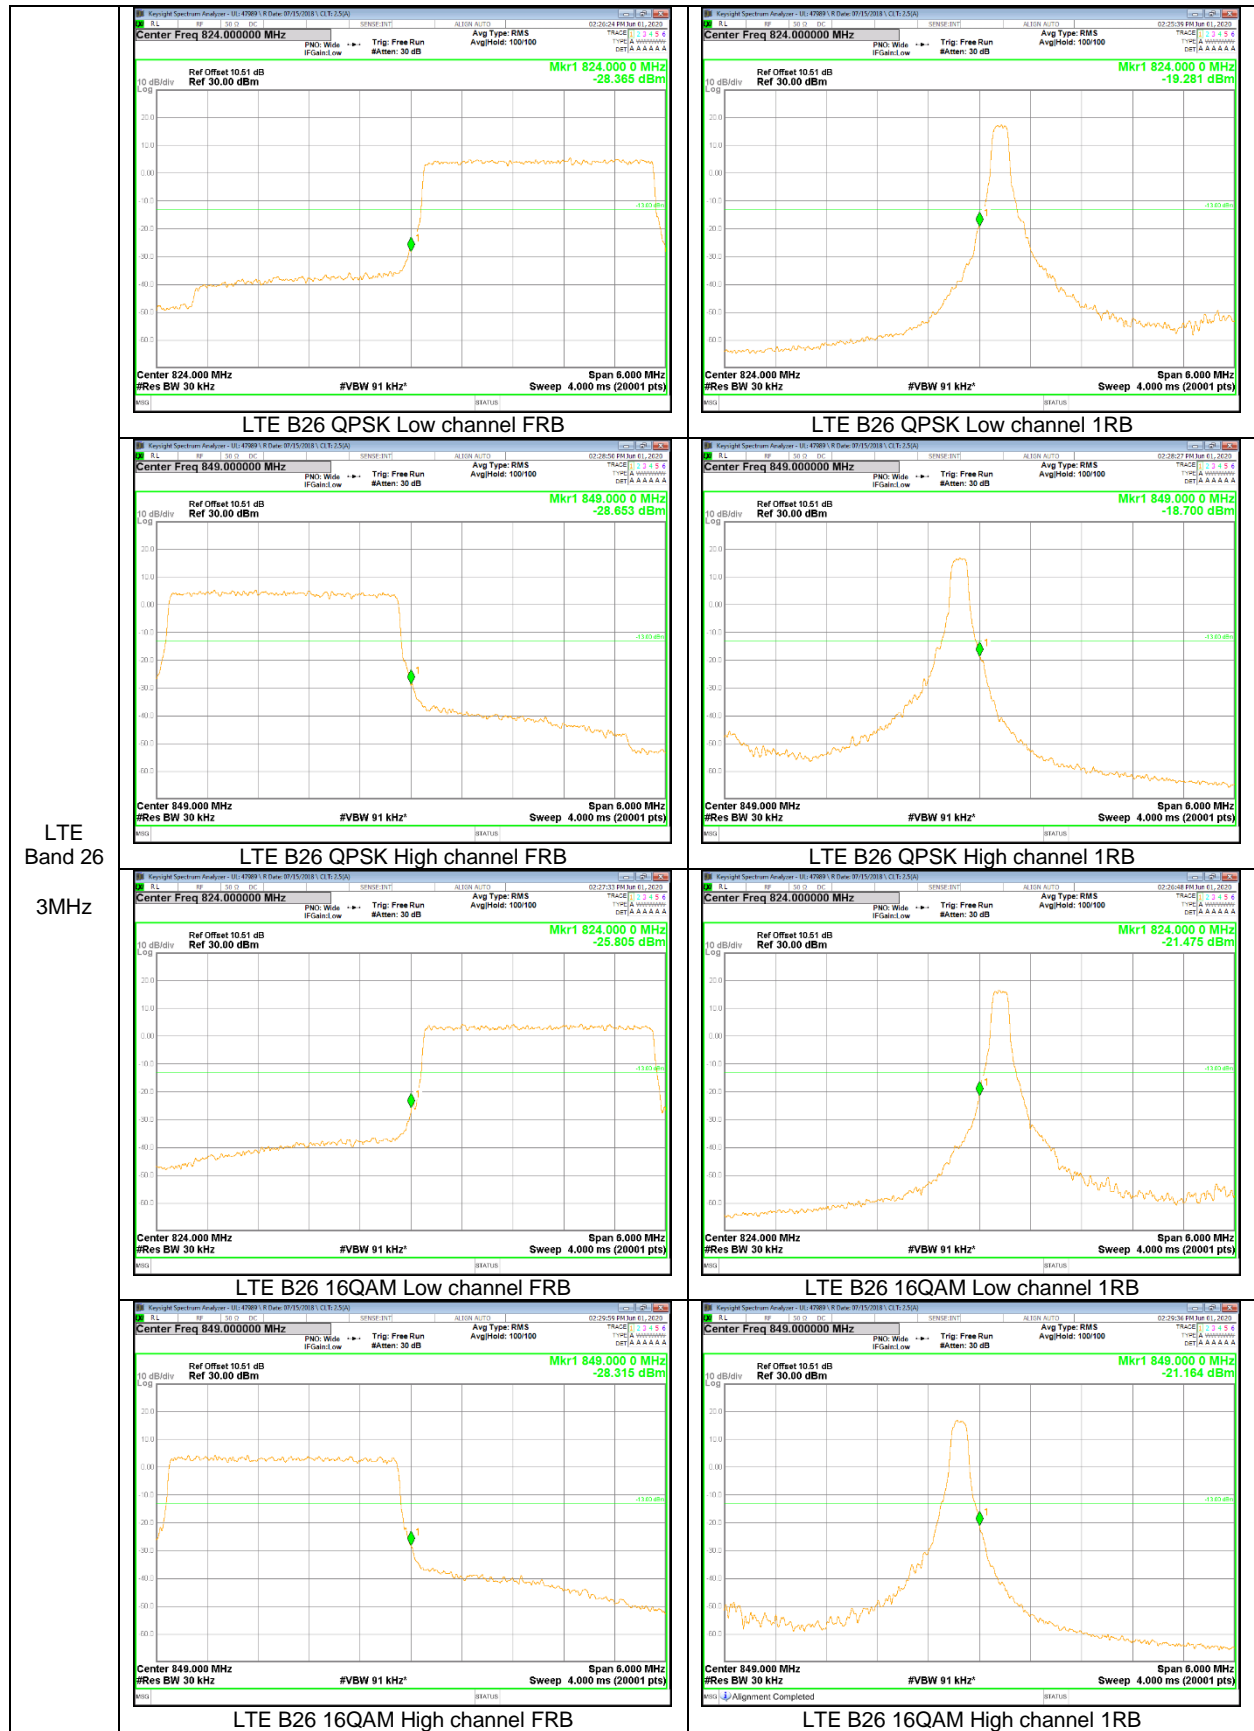

LTE  
 Band 25  
 1.4MHz

LTE Band 26

LTE  
Band 26  
15MHz

LTE  
 Band 26  
 5MHz

LTE  
Band 26  
1.4MHz

**LTE Band 66**

LTE  
 Band 66  
 20MHz

LTE  
Band 66  
10MHz

LTE  
 Band 66  
 5MHz

LTE  
Band 66  
1.4MHz