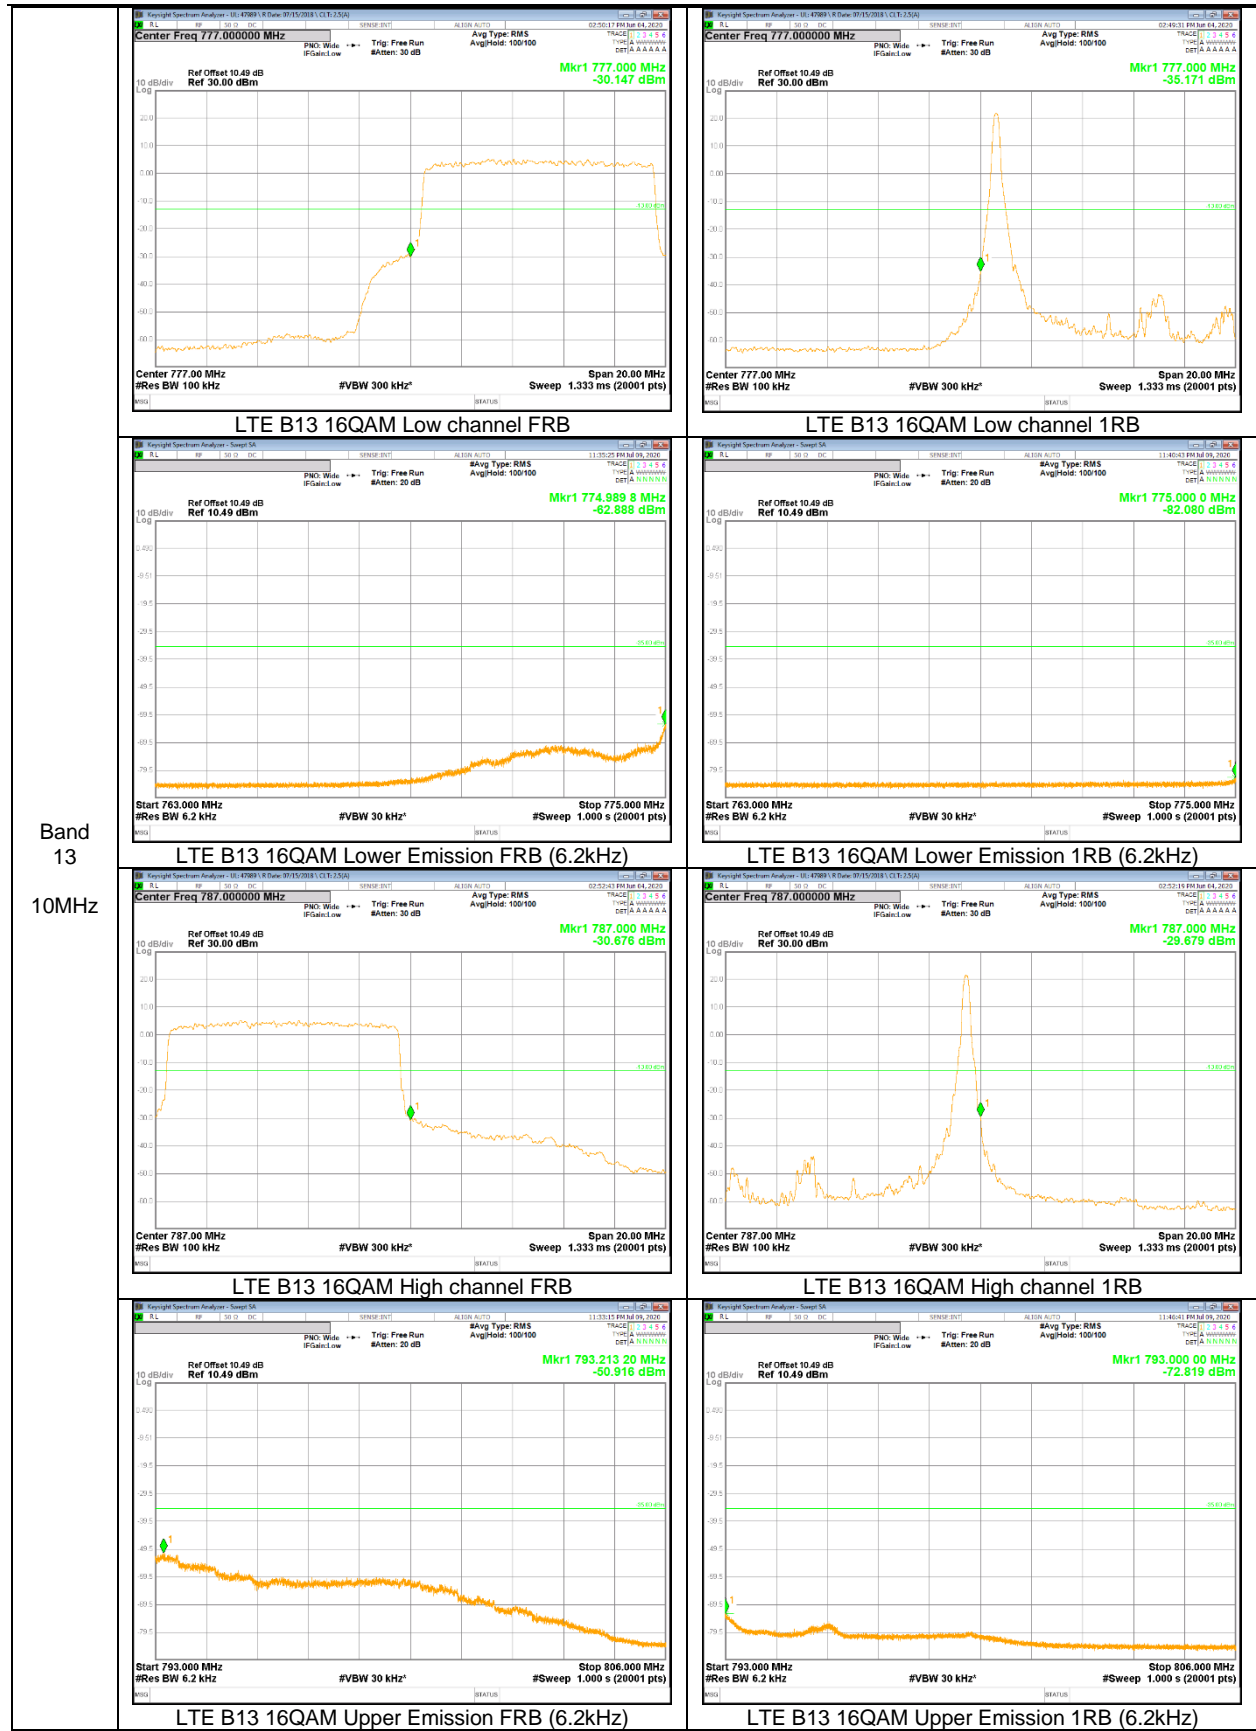

LTE
 Band 5
 3MHz
 M1

LTE
 Band 5
 1.4MHz
 M1

LTE
 Band 5
 10MHz
 M2

LTE
 Band 5
 3MHz
 M2

LTE
 Band 5
 1.4MHz
 M2

LTE Band 12

LTE
Band
12
10MHz

LTE Band 13

LTE Band 13
10MHz

LTE Band 25

LTE
 Band 25
 20MHz