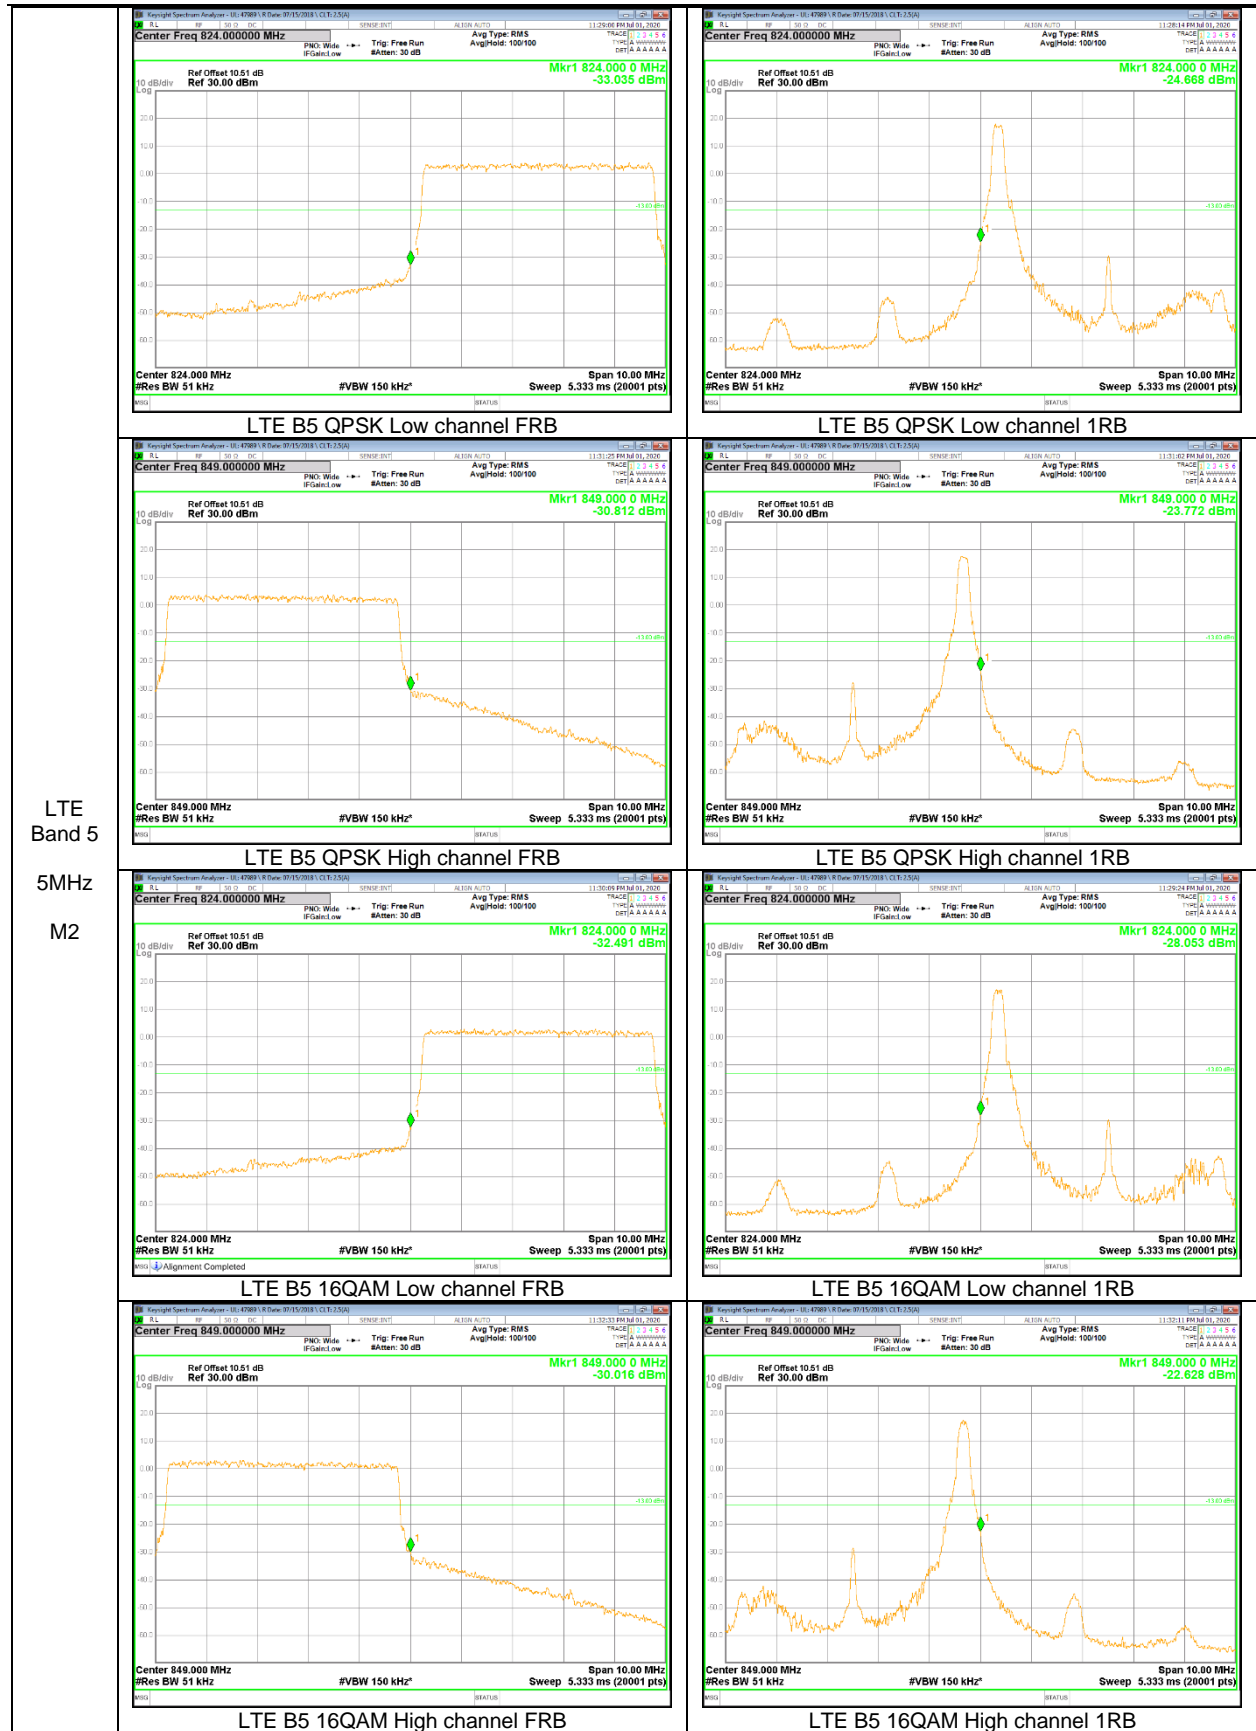

LTE
 Band 5
 3MHz
 M1

LTE
 Band 5
 1.4MHz
 M1

LTE
 Band 5
 10MHz
 M2

LTE
 Band 5
 3MHz
 M2

LTE
 Band 5
 1.4MHz
 M2

LTE Band 12

LTE
Band
12
10MHz

LTE Band 13

LTE Band 13
10MHz

LTE Band 25

LTE
 Band 25
 20MHz