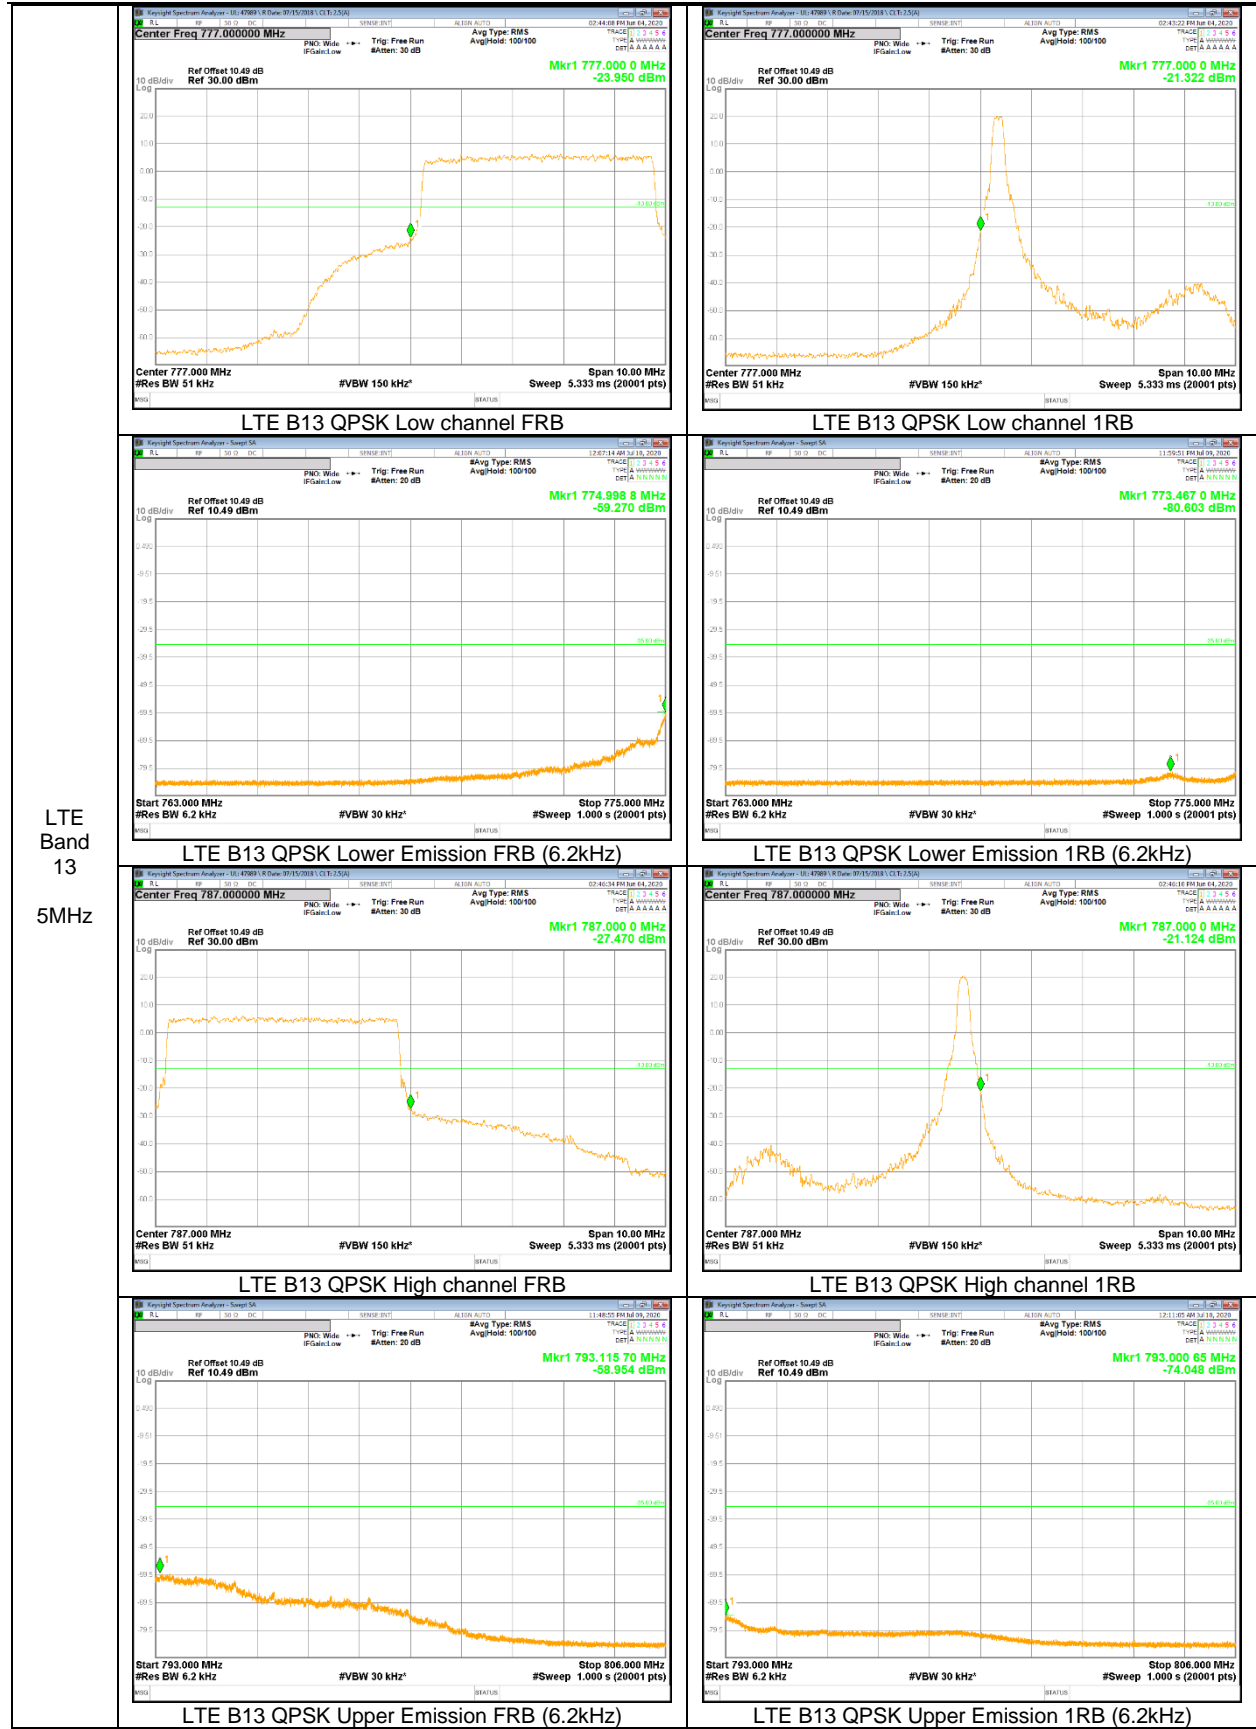

LTE
 Band 5
 3MHz
 M1

LTE
 Band 5
 1.4MHz
 M1

LTE
 Band 5
 10MHz
 M2

LTE
 Band 5
 3MHz
 M2

LTE
 Band 5
 1.4MHz
 M2

LTE Band 12

LTE
Band
12
10MHz

LTE Band 13

LTE Band 13
10MHz

LTE Band 25

LTE
 Band 25
 20MHz