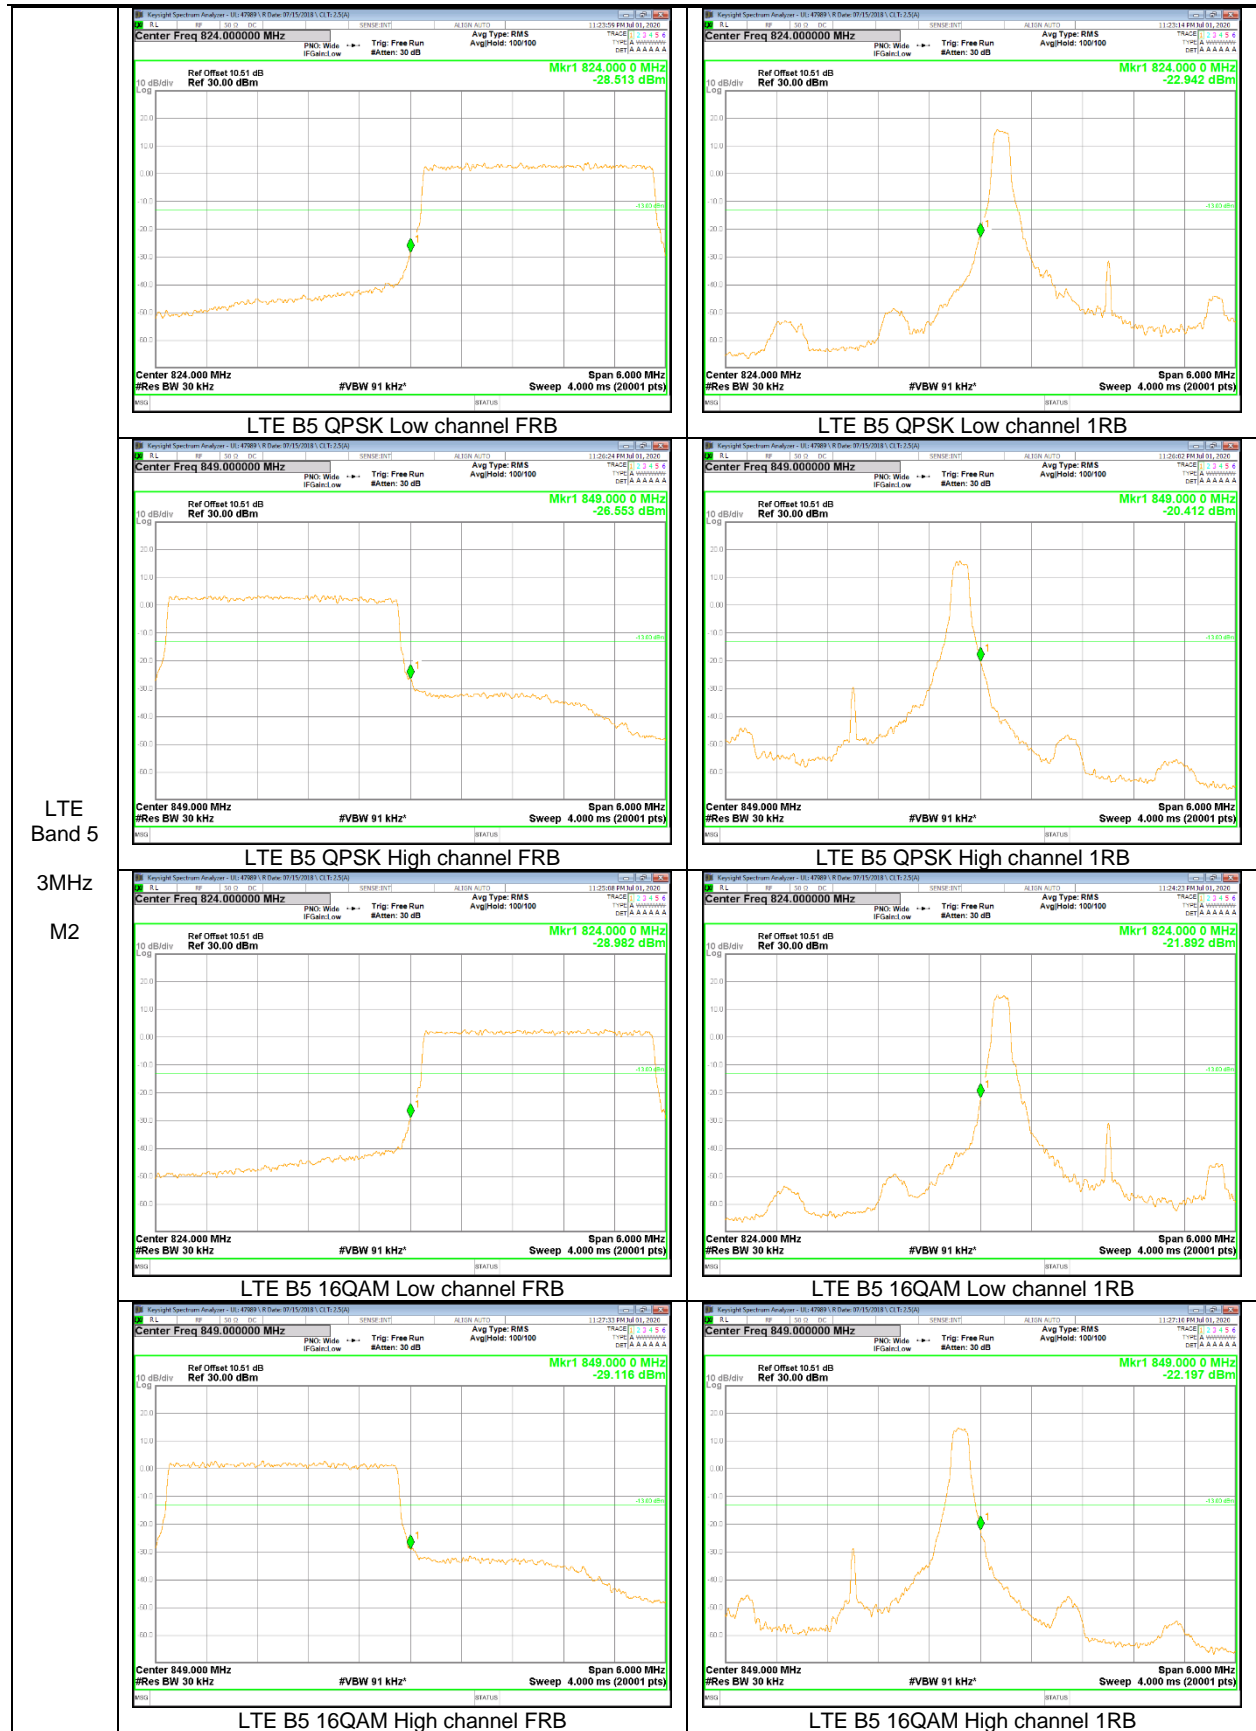

LTE
 Band 5
 3MHz
 M1

LTE
 Band 5
 1.4MHz
 M1

LTE
 Band 5
 10MHz
 M2

LTE
 Band 5
 3MHz
 M2

LTE
 Band 5
 1.4MHz
 M2

LTE Band 12

LTE
Band
12
10MHz

LTE Band 13

LTE Band 13
10MHz

LTE Band 25

LTE
 Band 25
 20MHz