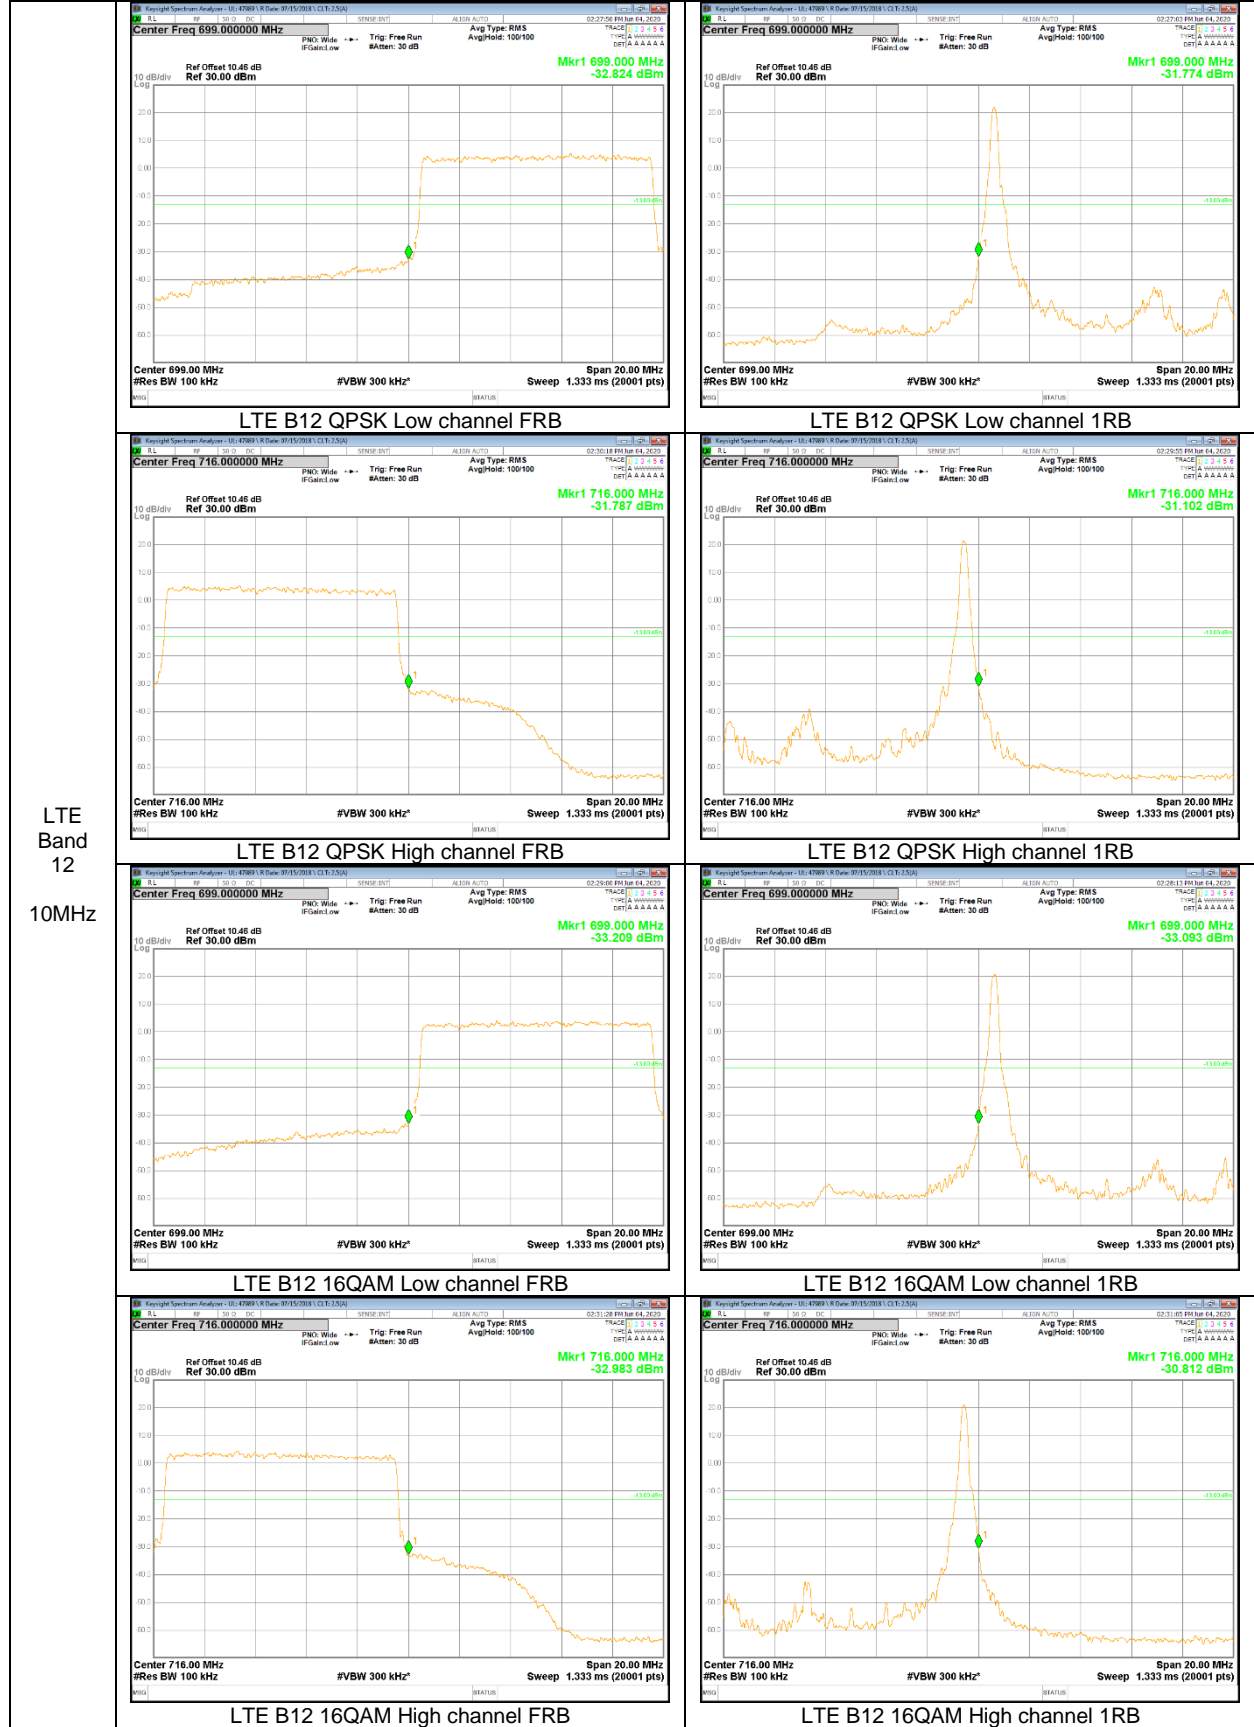

LTE
 Band 5
 3MHz
 M1

LTE
 Band 5
 1.4MHz
 M1

LTE
 Band 5
 10MHz
 M2

LTE
 Band 5
 3MHz
 M2

LTE
 Band 5
 1.4MHz
 M2

LTE Band 12

LTE
Band
12
10MHz

LTE Band 13

LTE Band 13
10MHz

LTE Band 25

LTE
 Band 25
 20MHz