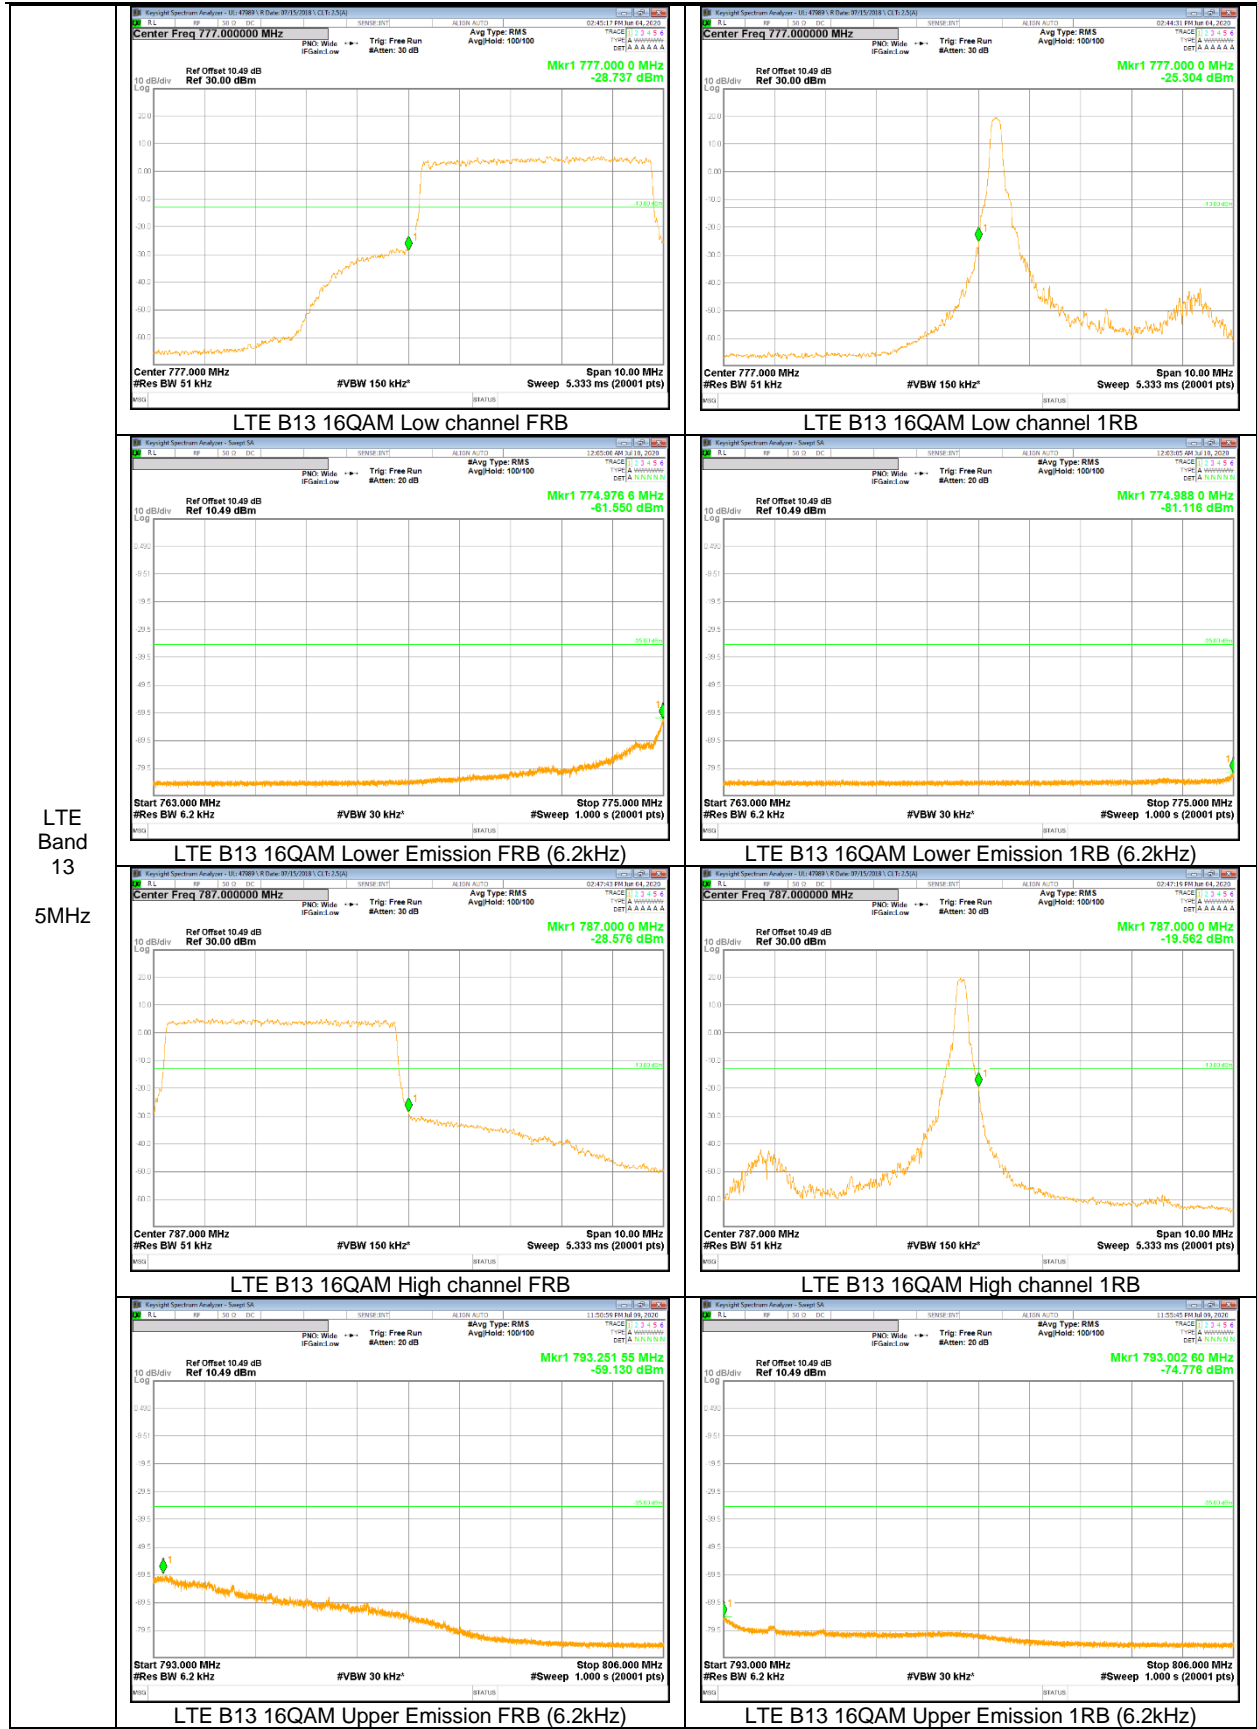

LTE
 Band 5
 3MHz
 M1

LTE
 Band 5
 1.4MHz
 M1

LTE
 Band 5
 10MHz
 M2

LTE
 Band 5
 3MHz
 M2

LTE
 Band 5
 1.4MHz
 M2

LTE Band 12

LTE
Band
12
10MHz

LTE Band 13

LTE Band 13
10MHz

LTE Band 25

LTE
 Band 25
 20MHz