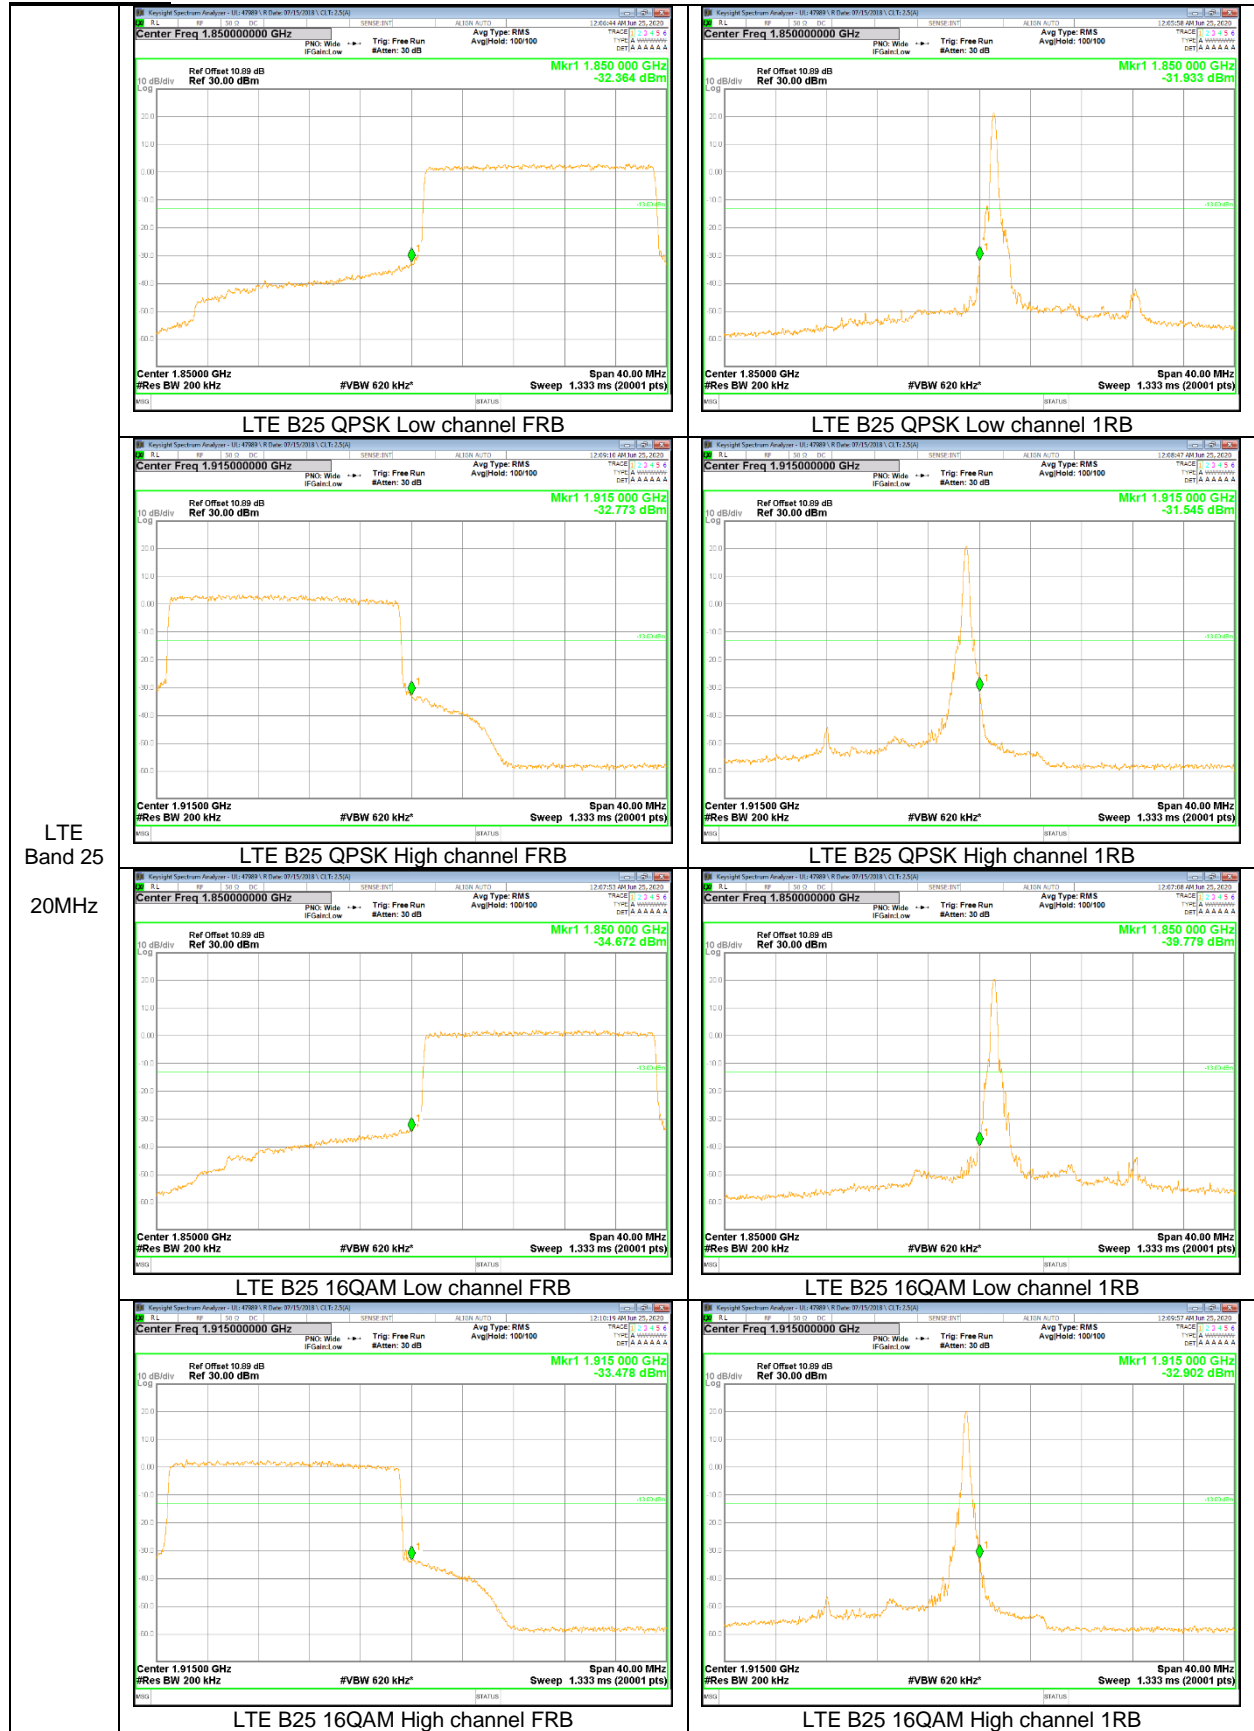

LTE
 Band 5
 3MHz
 M1

LTE
 Band 5
 1.4MHz
 M1

LTE
 Band 5
 10MHz
 M2

LTE
 Band 5
 3MHz
 M2

LTE
 Band 5
 1.4MHz
 M2

LTE Band 12

LTE
Band
12
10MHz

LTE Band 13

LTE Band 13
10MHz

LTE Band 25

LTE
 Band 25
 20MHz