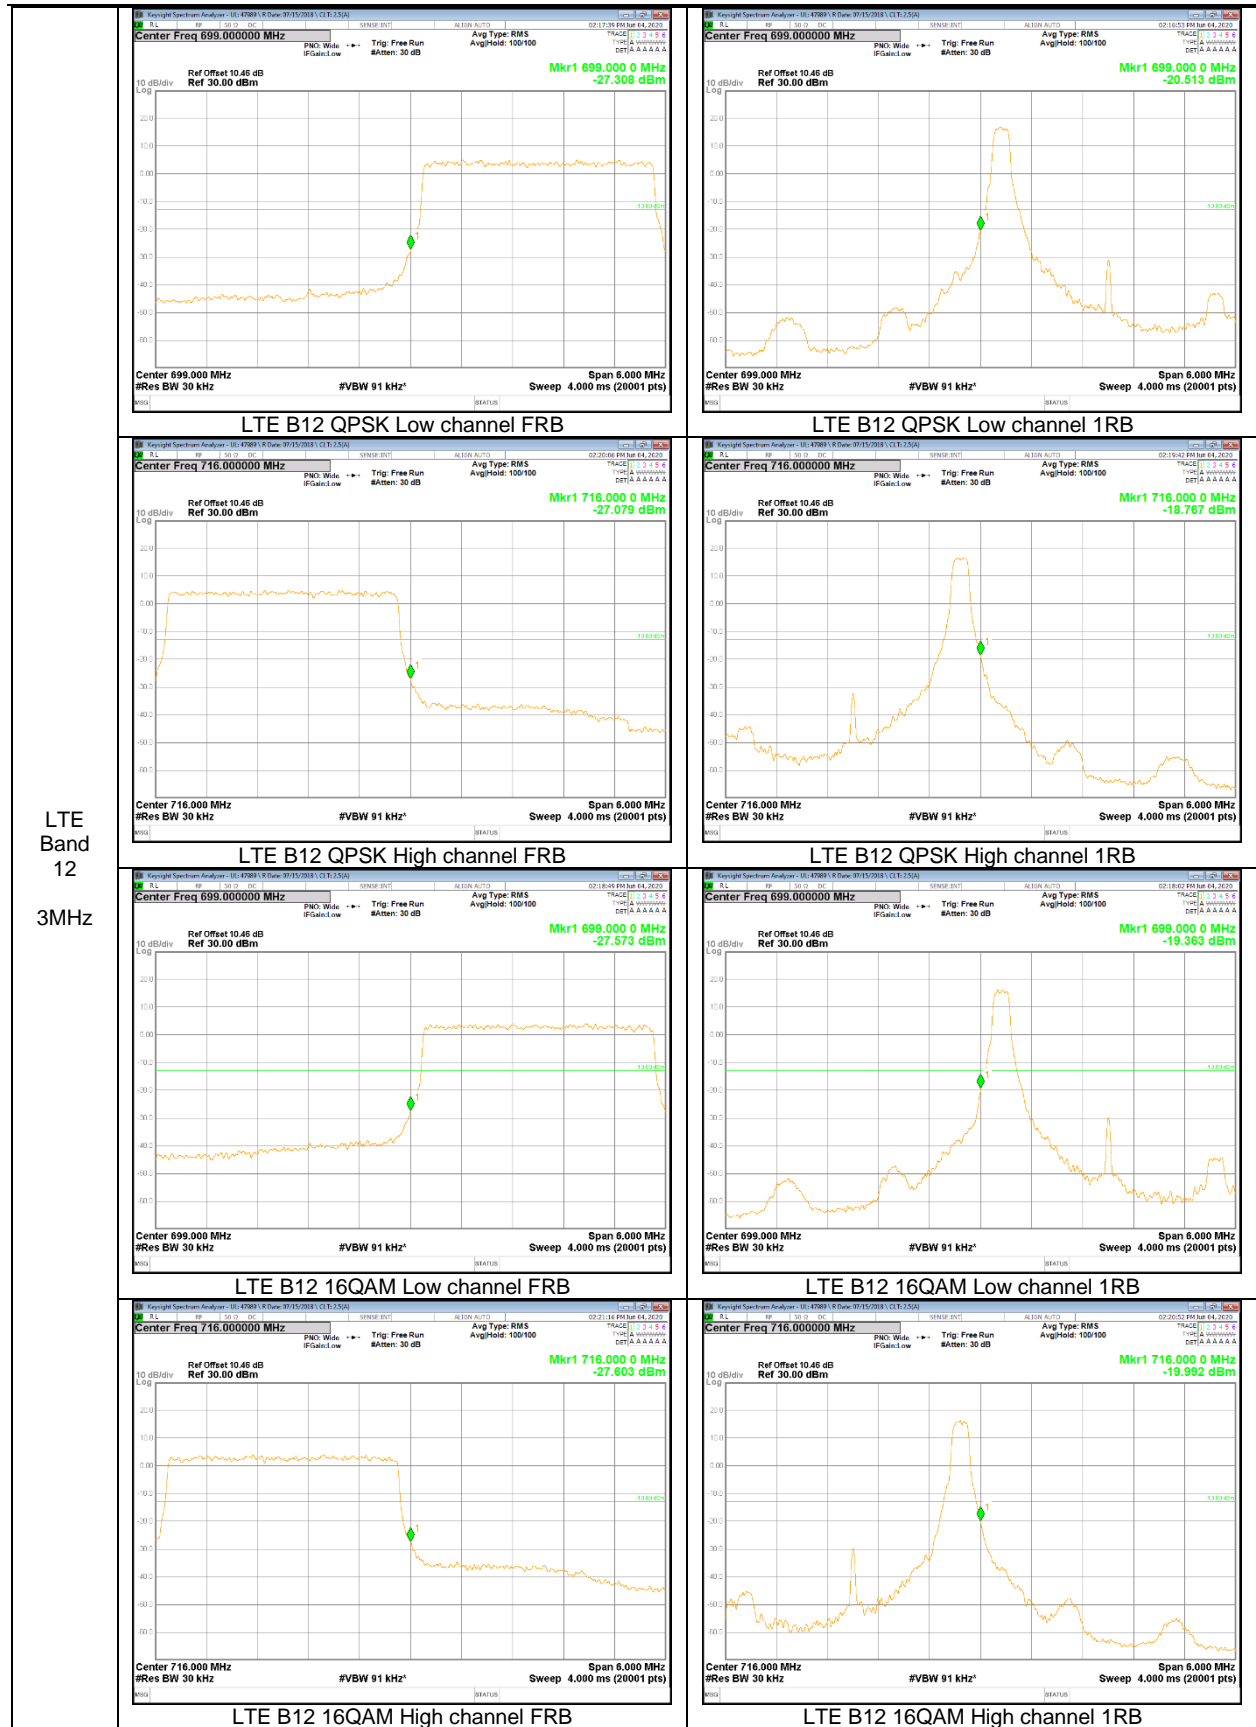

LTE
 Band 5
 3MHz
 M1

LTE
 Band 5
 1.4MHz
 M1

LTE
 Band 5
 10MHz
 M2

LTE
 Band 5
 3MHz
 M2

LTE
 Band 5
 1.4MHz
 M2

LTE Band 12

LTE
Band
12
10MHz

LTE Band 13

LTE Band 13
10MHz

LTE Band 25

LTE
 Band 25
 20MHz