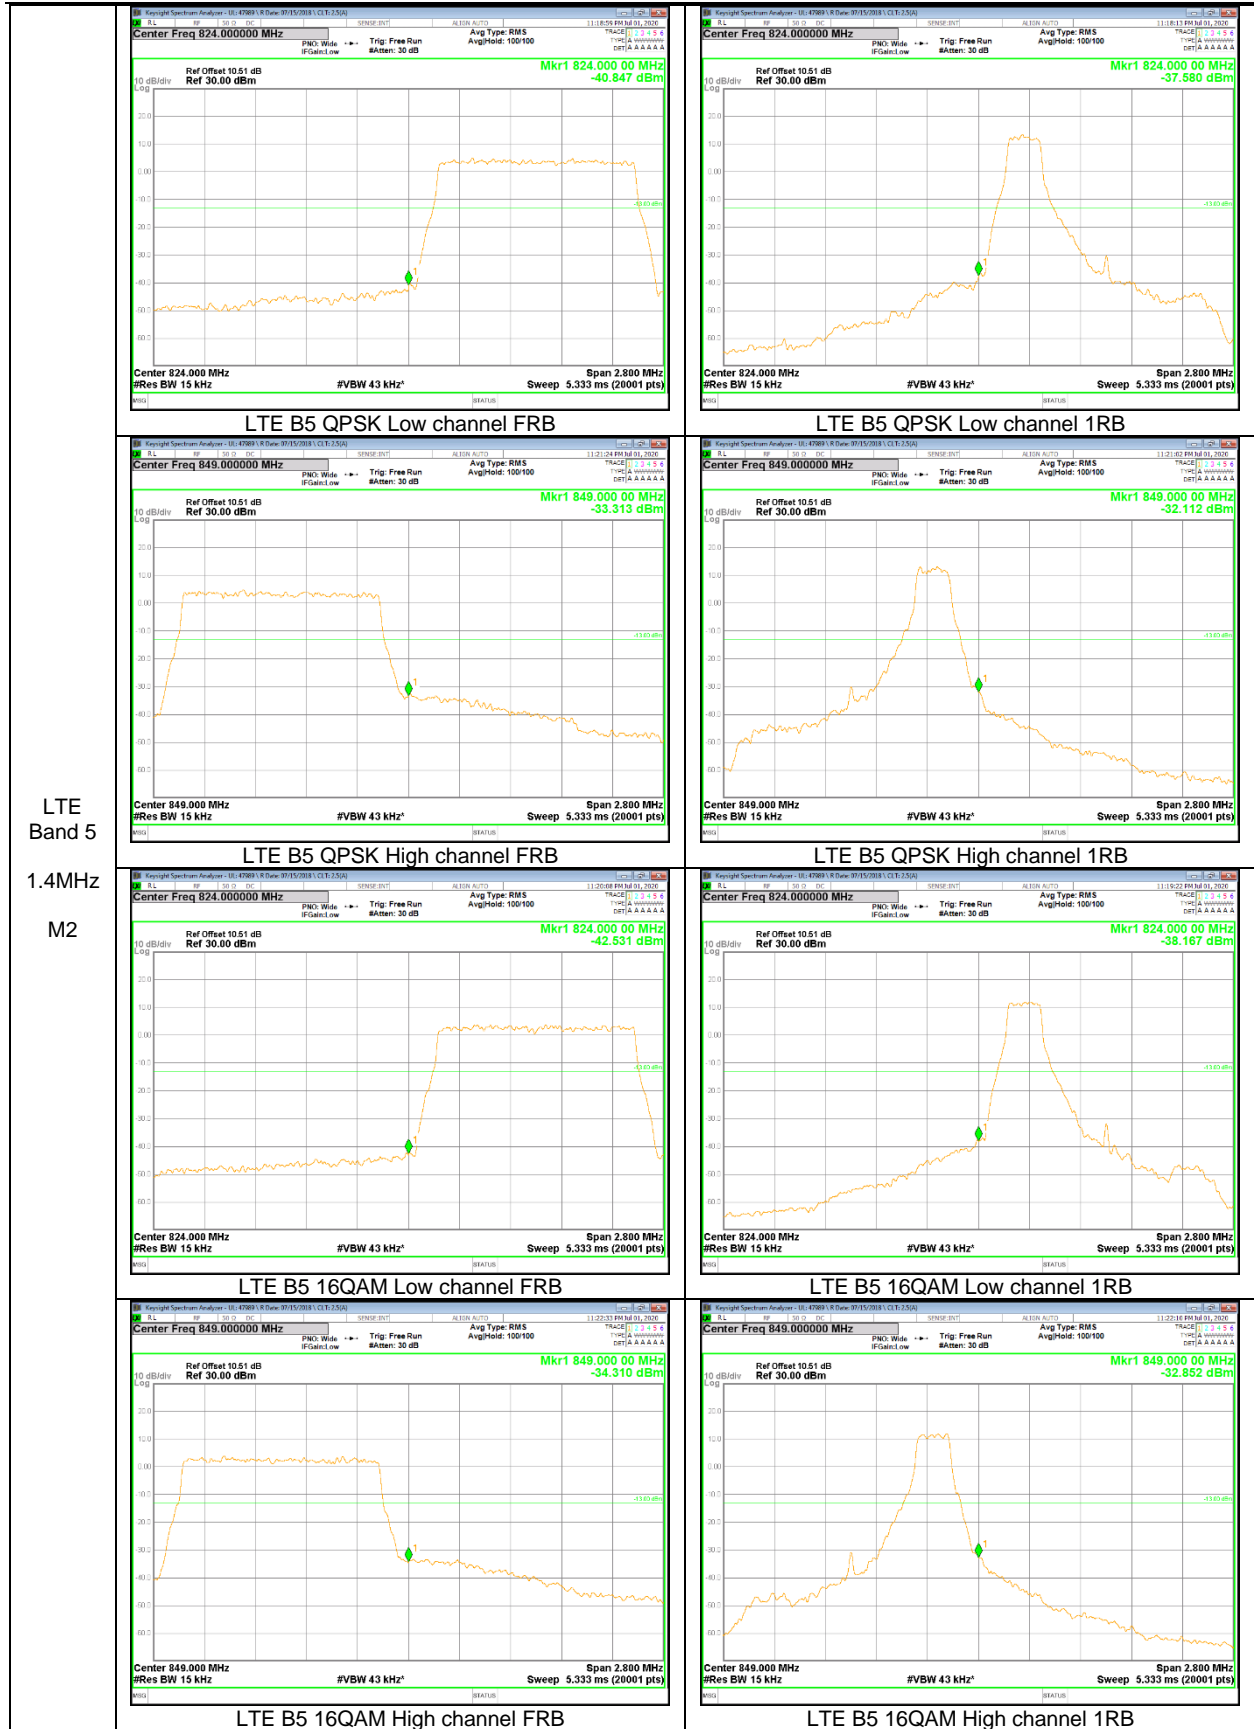

LTE
 Band 5
 3MHz
 M1

LTE
 Band 5
 1.4MHz
 M1

LTE
 Band 5
 10MHz
 M2

LTE
 Band 5
 3MHz
 M2

LTE
 Band 5
 1.4MHz
 M2

LTE Band 12

LTE
Band
12
10MHz

LTE Band 13

LTE Band 13
10MHz

LTE Band 25

LTE
 Band 25
 20MHz