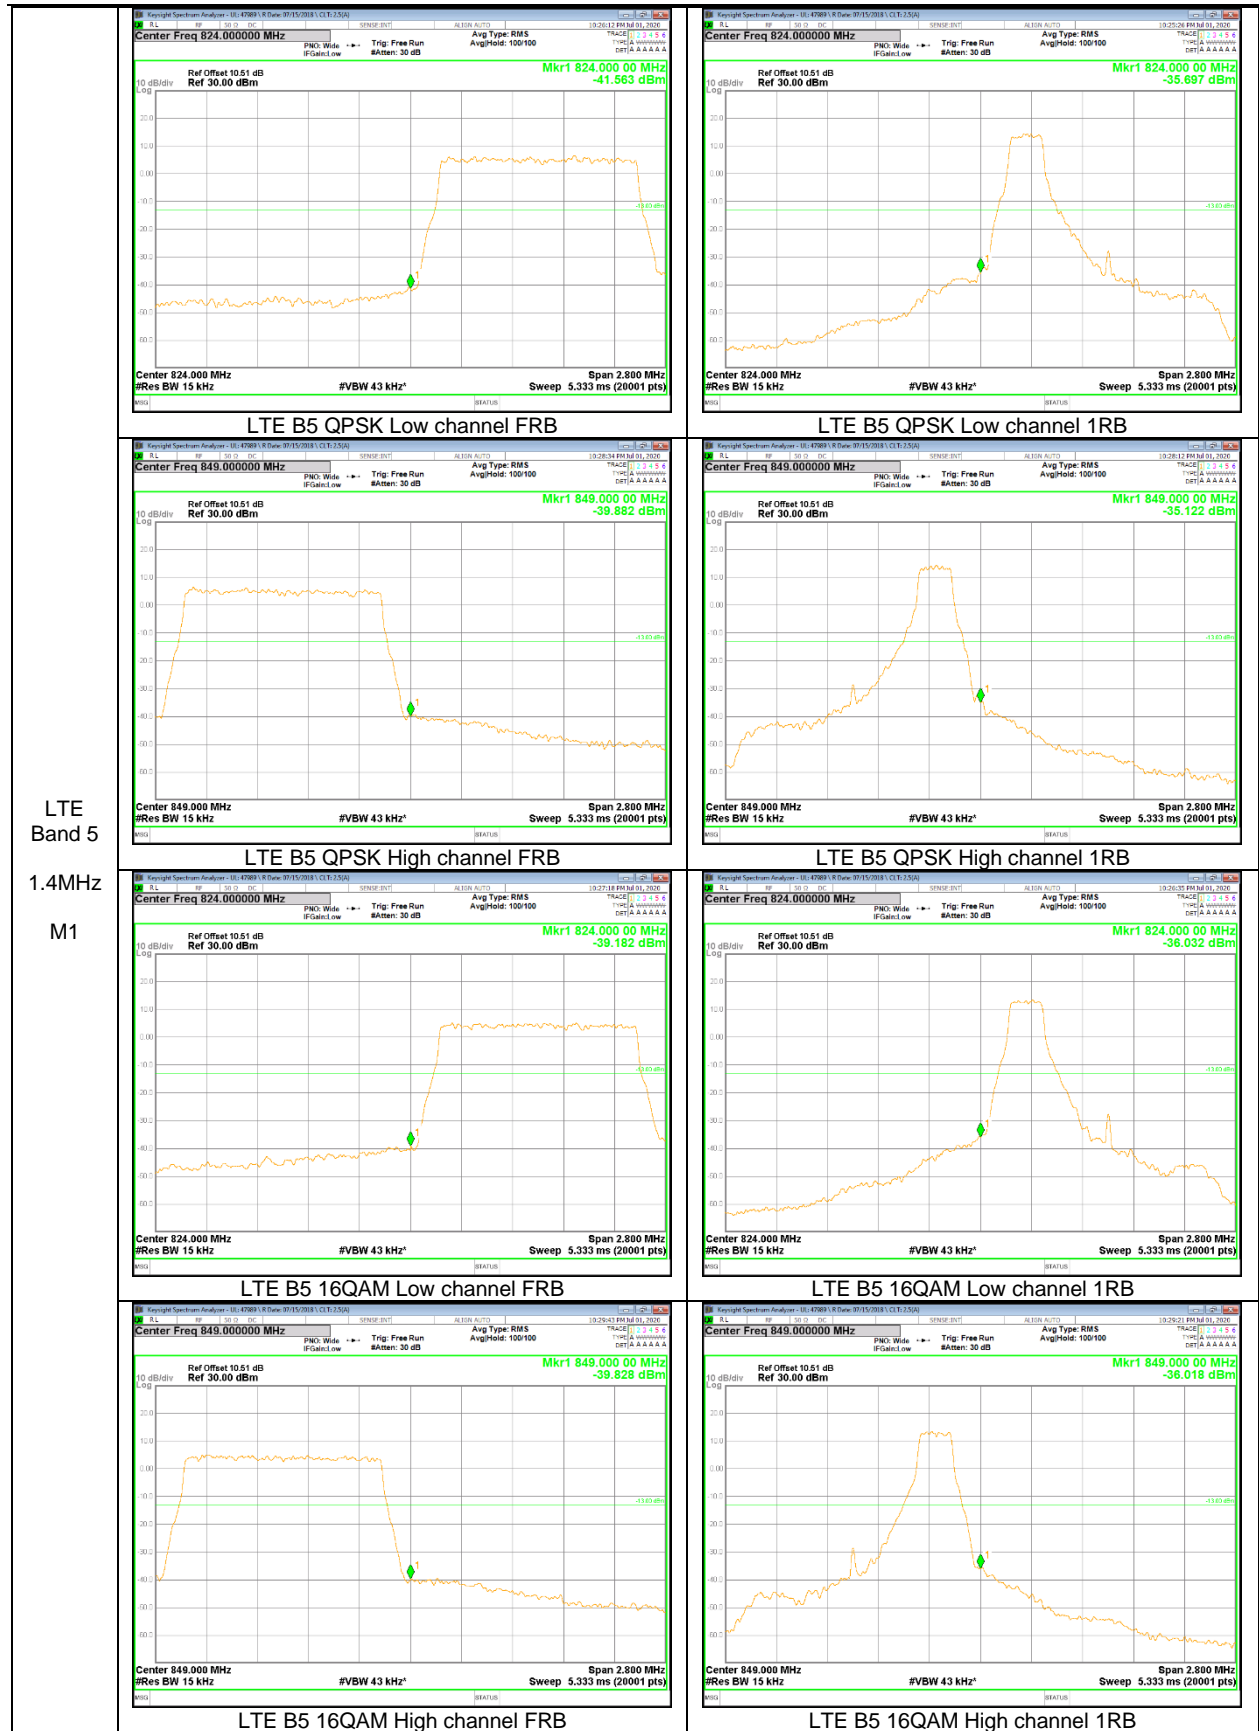

LTE
 Band 5
 3MHz
 M1

LTE
 Band 5
 1.4MHz
 M1

LTE
 Band 5
 10MHz
 M2

LTE
 Band 5
 3MHz
 M2

LTE
 Band 5
 1.4MHz
 M2

LTE Band 12

LTE
Band
12
10MHz

LTE Band 13

LTE Band 13
10MHz

LTE Band 25

LTE
 Band 25
 20MHz