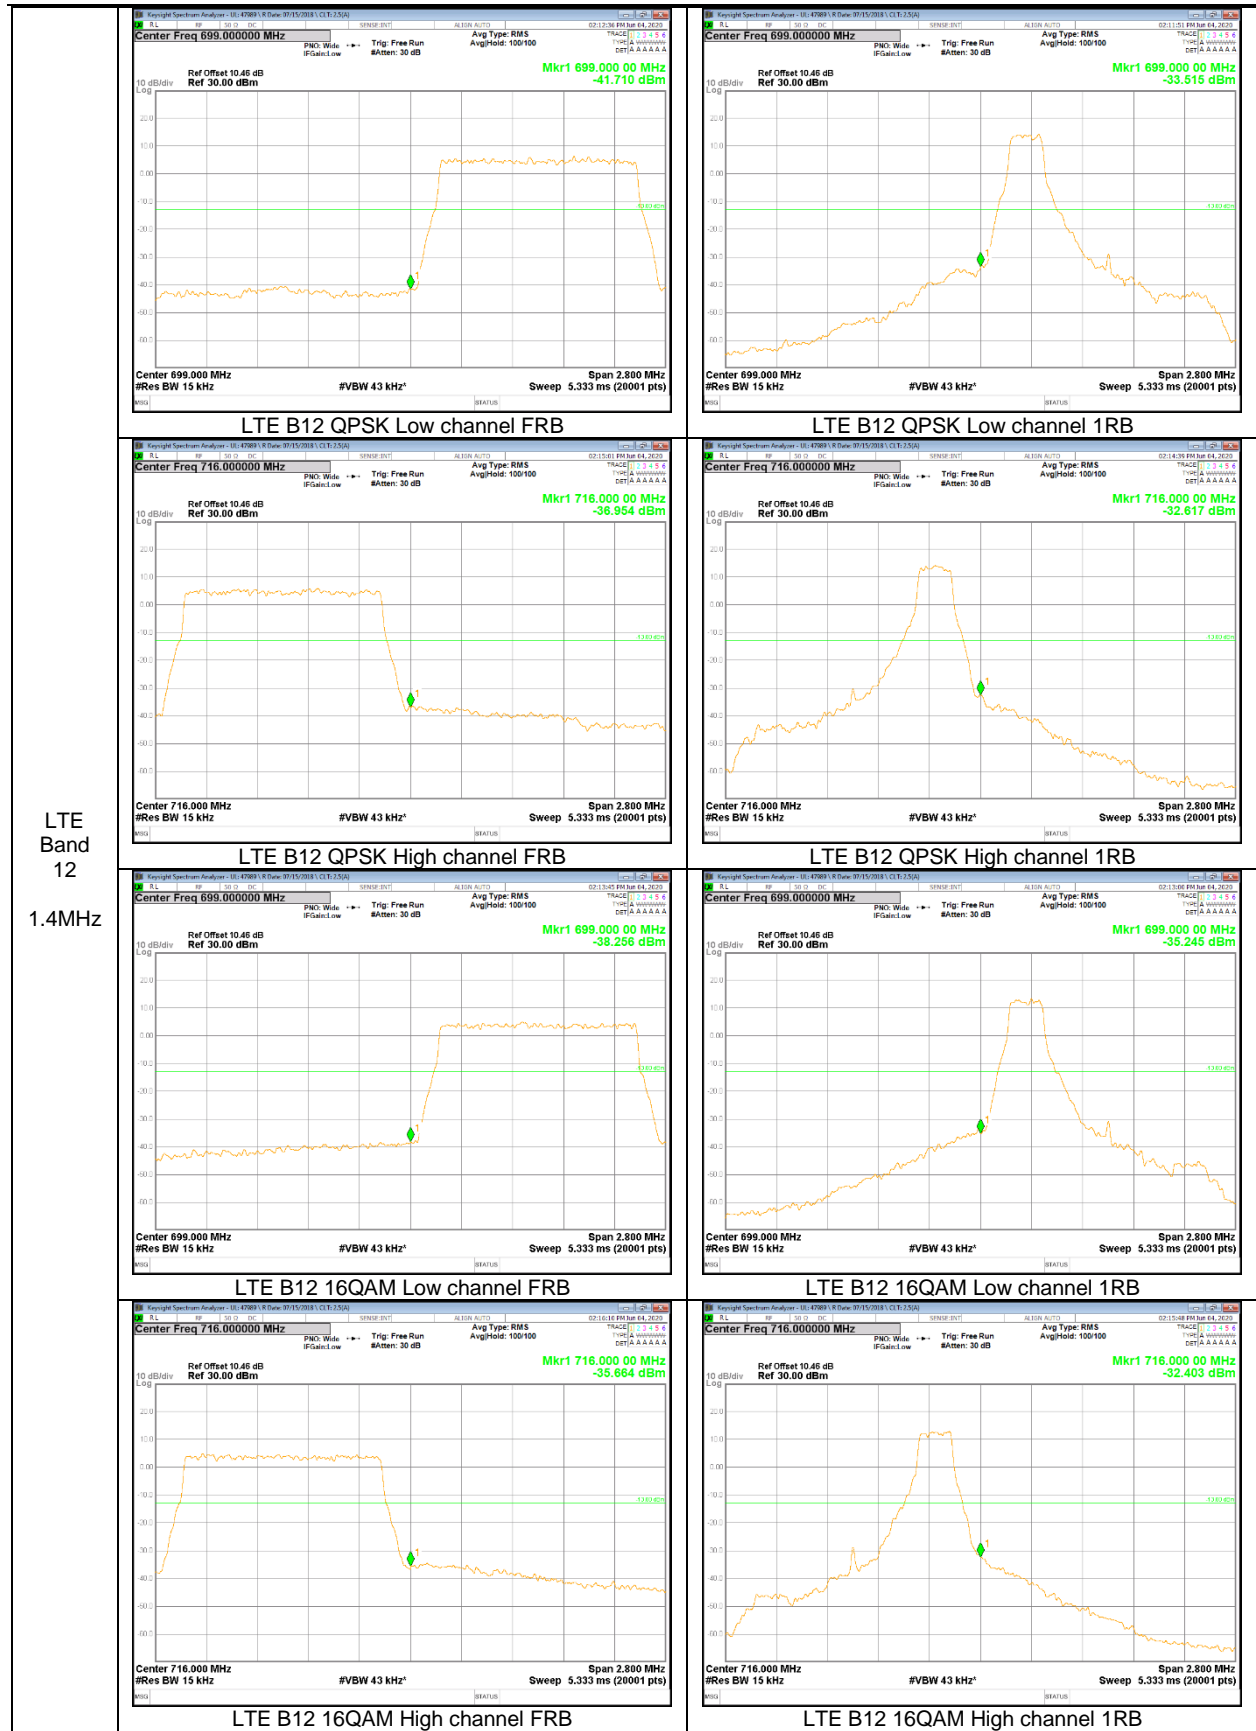

LTE
 Band 5
 3MHz
 M1

LTE
 Band 5
 1.4MHz
 M1

LTE
 Band 5
 10MHz
 M2

LTE
 Band 5
 3MHz
 M2

LTE
 Band 5
 1.4MHz
 M2

LTE Band 12

LTE
Band
12
10MHz

LTE Band 13

LTE Band 13
10MHz

LTE Band 25

LTE
 Band 25
 20MHz