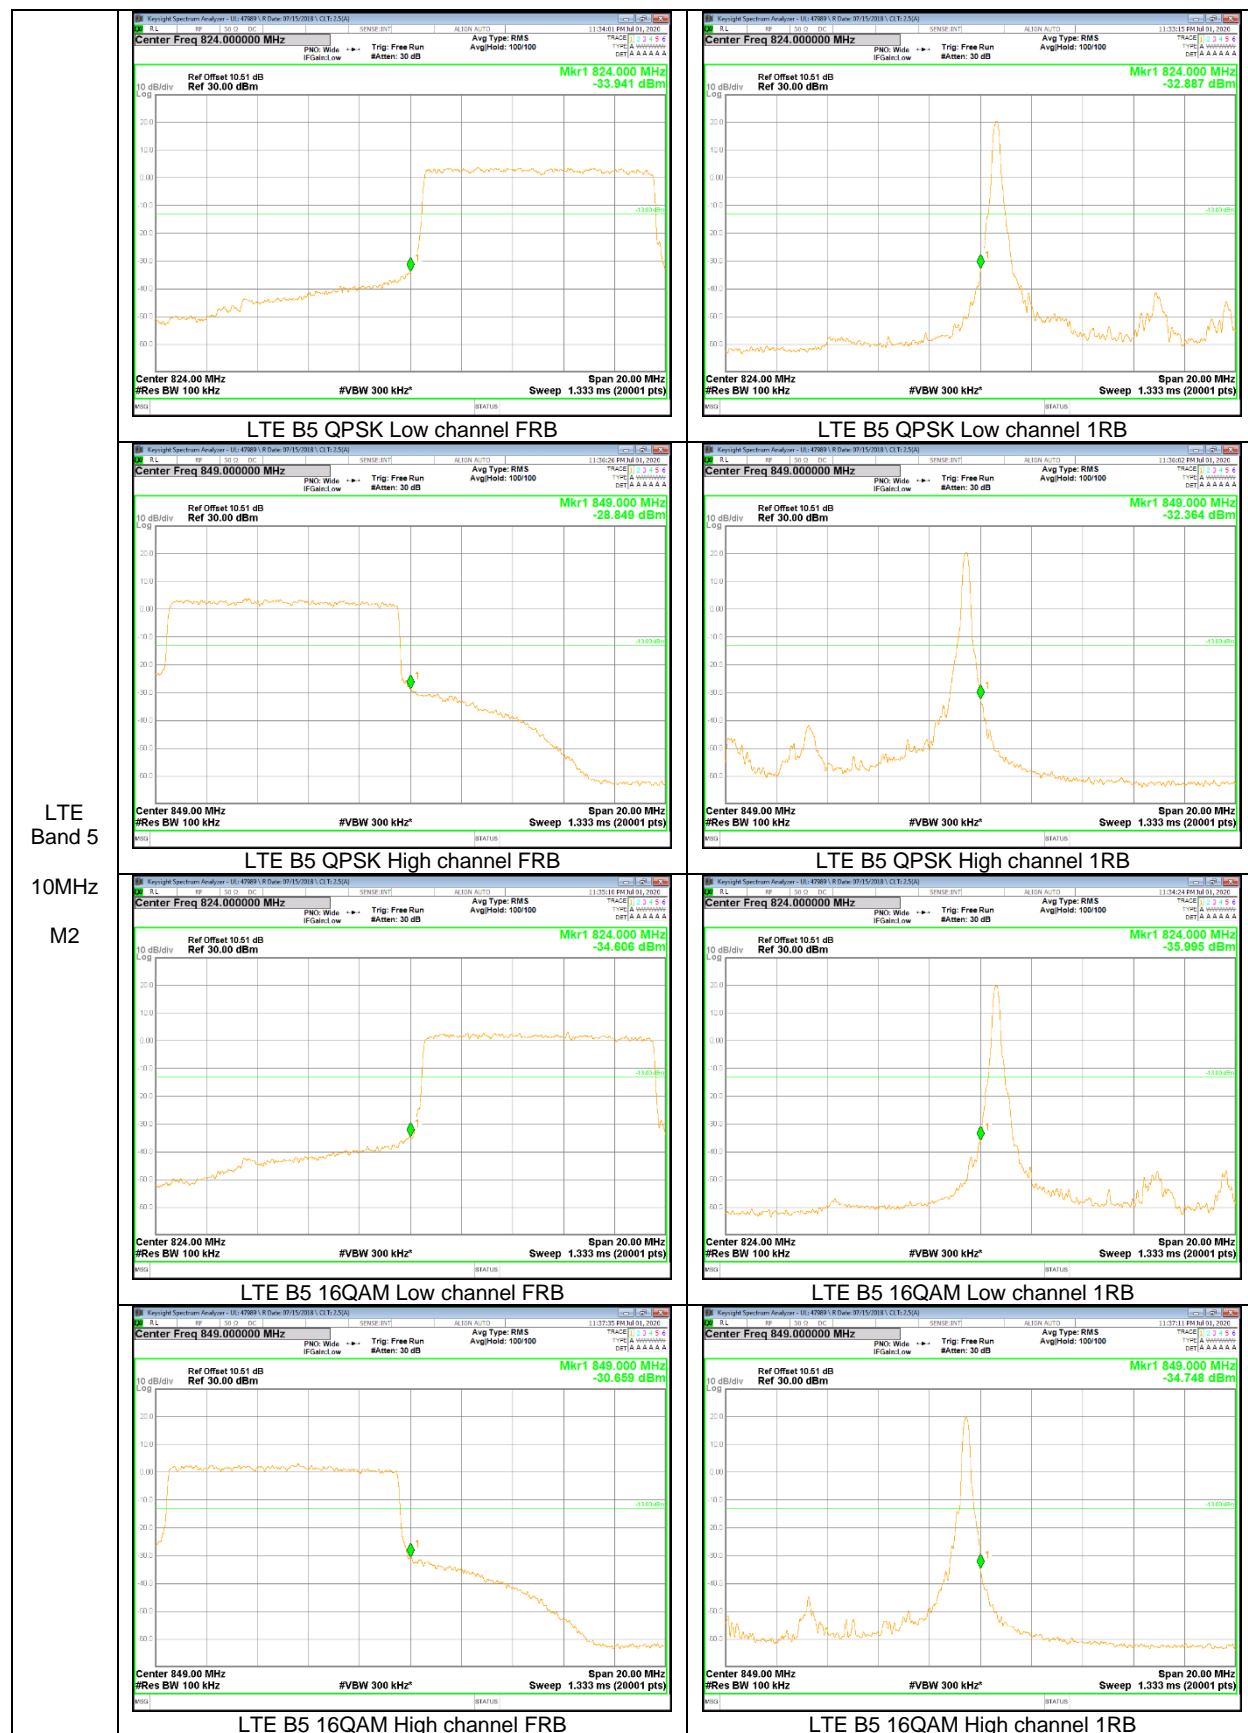

LTE
 Band 5
 3MHz
 M1

LTE
 Band 5
 1.4MHz
 M1

LTE
 Band 5
 10MHz
 M2

LTE
 Band 5
 3MHz
 M2

LTE
 Band 5
 1.4MHz
 M2

LTE Band 12

LTE
Band
12
10MHz

LTE Band 13

LTE Band 13
10MHz

LTE Band 25

LTE
 Band 25
 20MHz