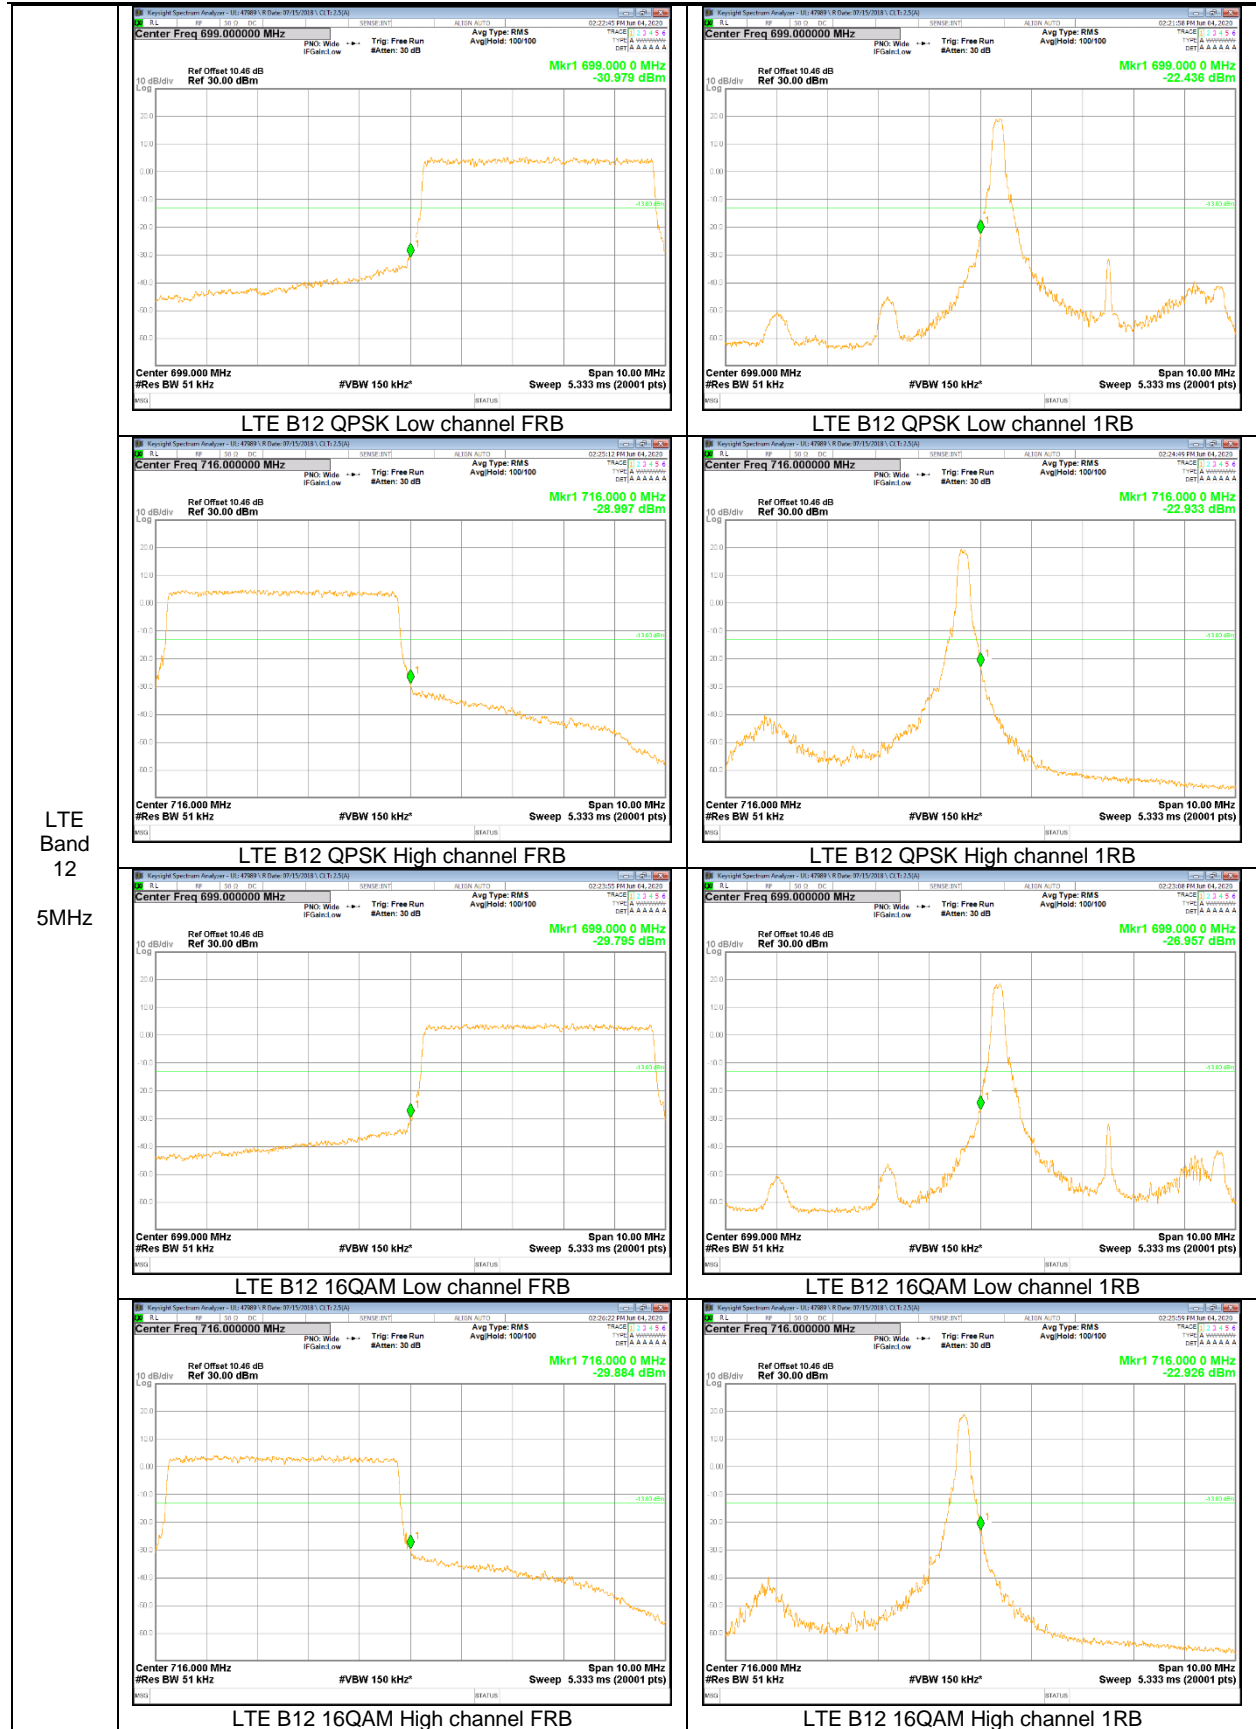

LTE
 Band 5
 3MHz
 M1

LTE
 Band 5
 1.4MHz
 M1

LTE
 Band 5
 10MHz
 M2

LTE
 Band 5
 3MHz
 M2

LTE
 Band 5
 1.4MHz
 M2

LTE Band 12

LTE
Band
12
10MHz

LTE Band 13

LTE Band 13
10MHz

LTE Band 25

LTE
 Band 25
 20MHz