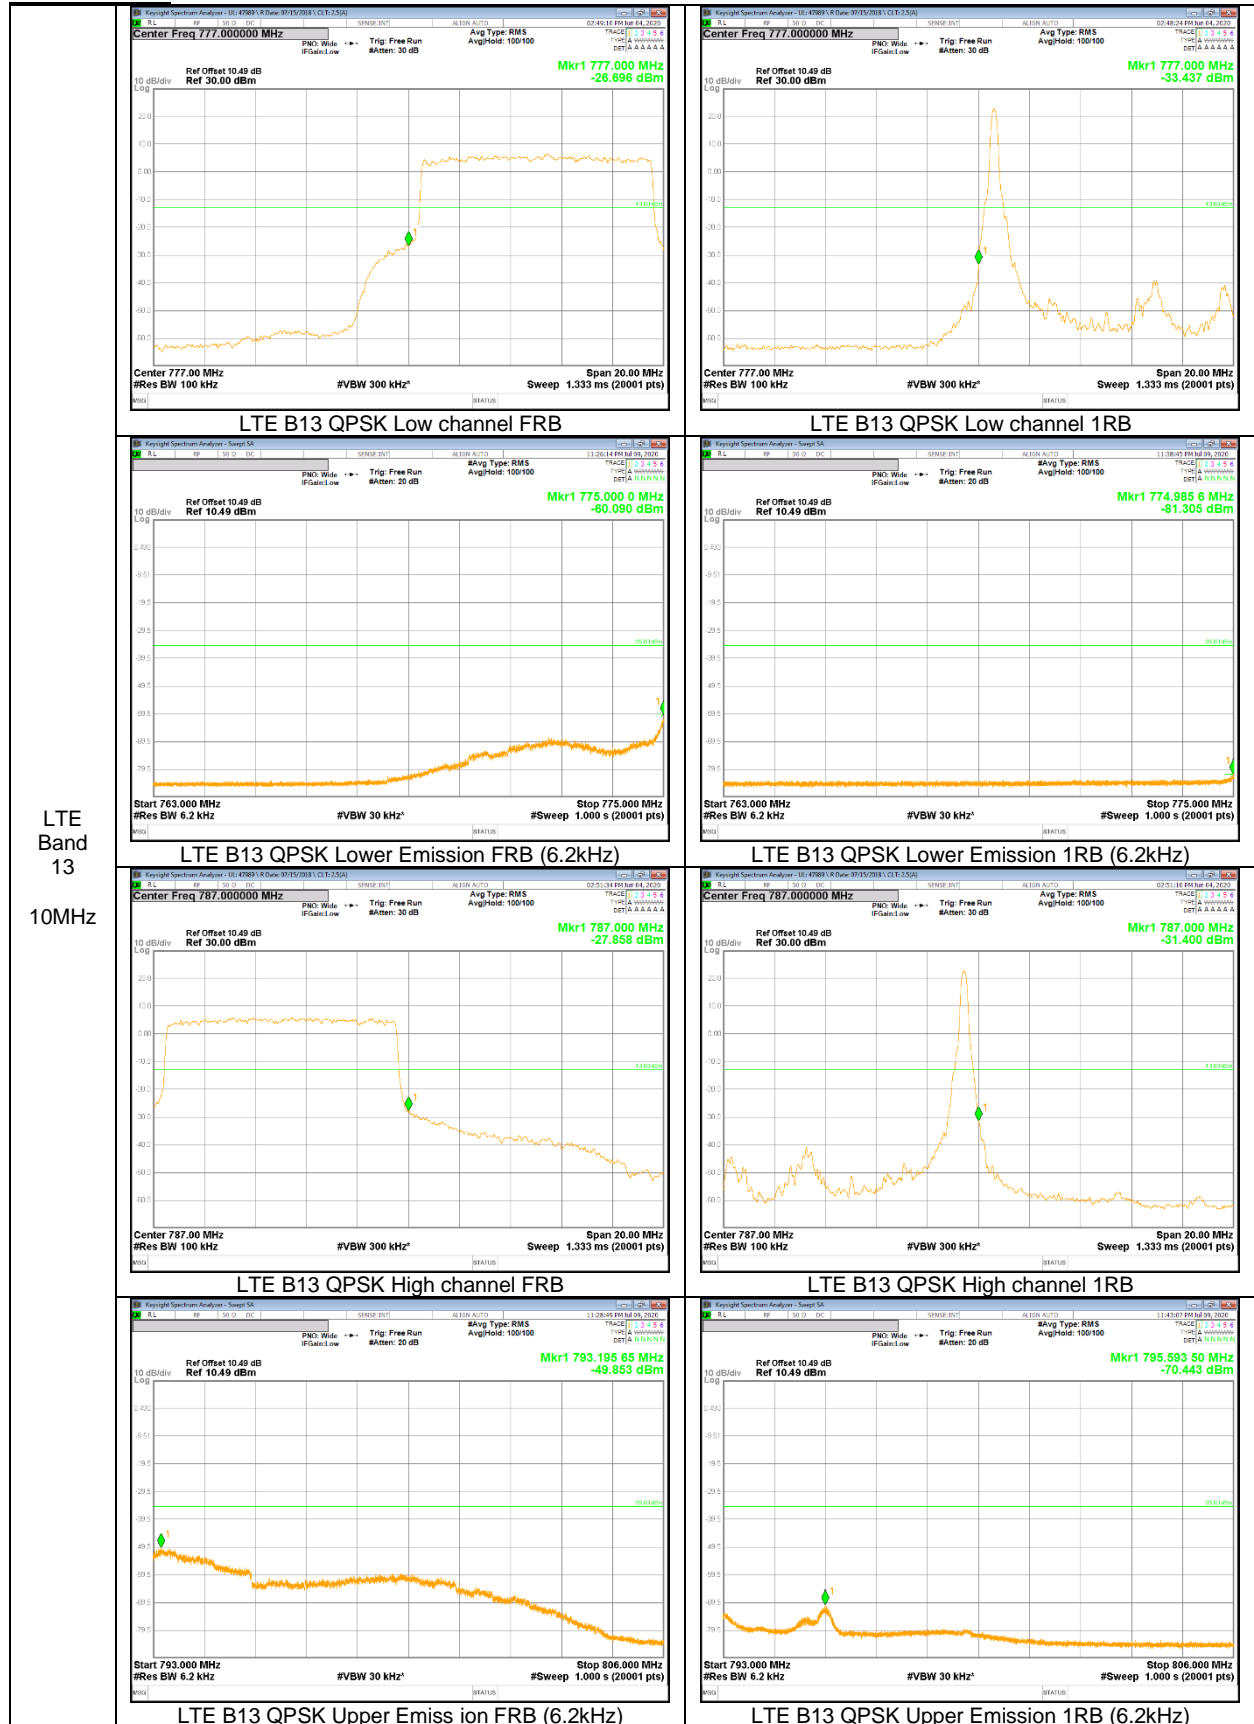

LTE
 Band 5
 3MHz
 M1

LTE
 Band 5
 1.4MHz
 M1

LTE
 Band 5
 10MHz
 M2

LTE
 Band 5
 3MHz
 M2

LTE
 Band 5
 1.4MHz
 M2

LTE Band 12

LTE
Band
12
10MHz

LTE Band 13

LTE Band 13
10MHz

LTE Band 25

LTE
 Band 25
 20MHz