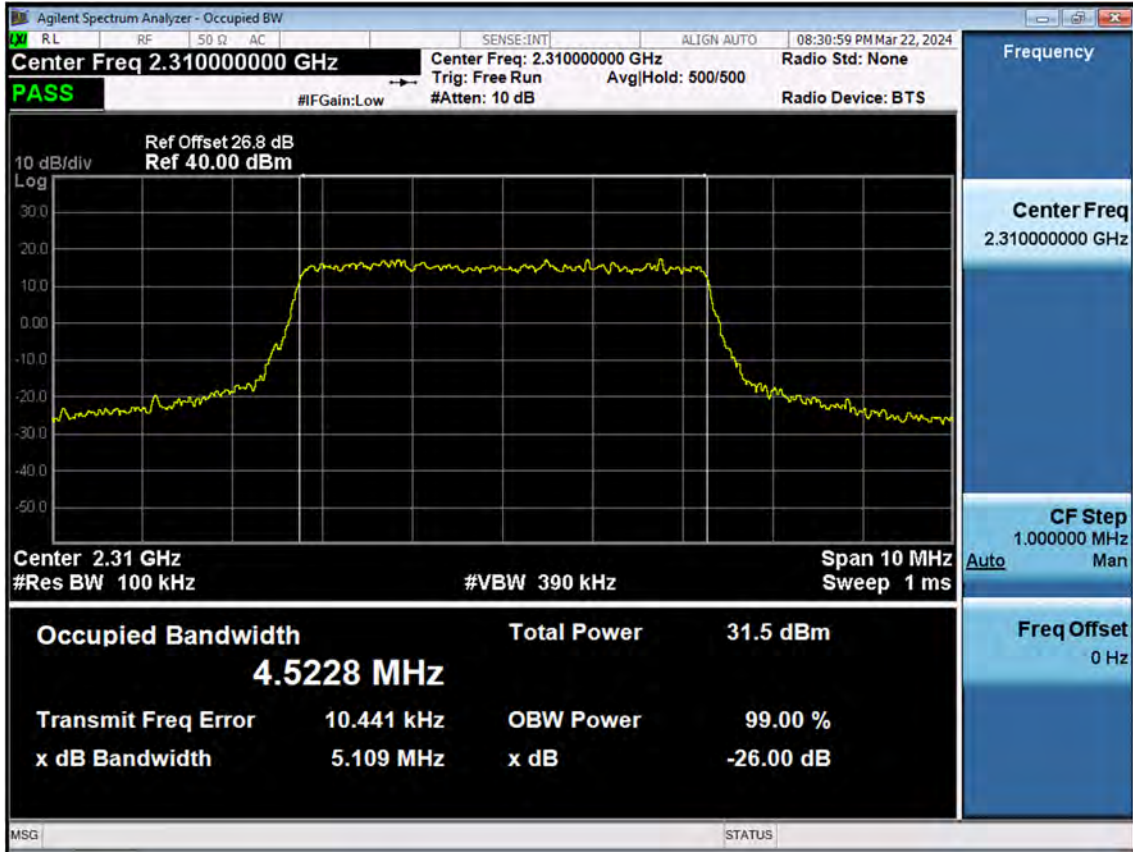

LTE B30_10 M_PAR_Mid_QPSK_FullRB

LTE B30_10 M_PAR_Mid_16QAM_FullRB

LTE B30_10 M_PAR_Mid_64QAM_FullRB

LTE B30_10 M_PAR_Mid_256QAM_FullRB

LTE B30_5 M_OBW_Mid_QPSK_FullRB

LTE B30_5 M_OBW_Mid_16QAM_FullRB

LTE B30_5 M_OBW_Mid_64QAM_FullRB