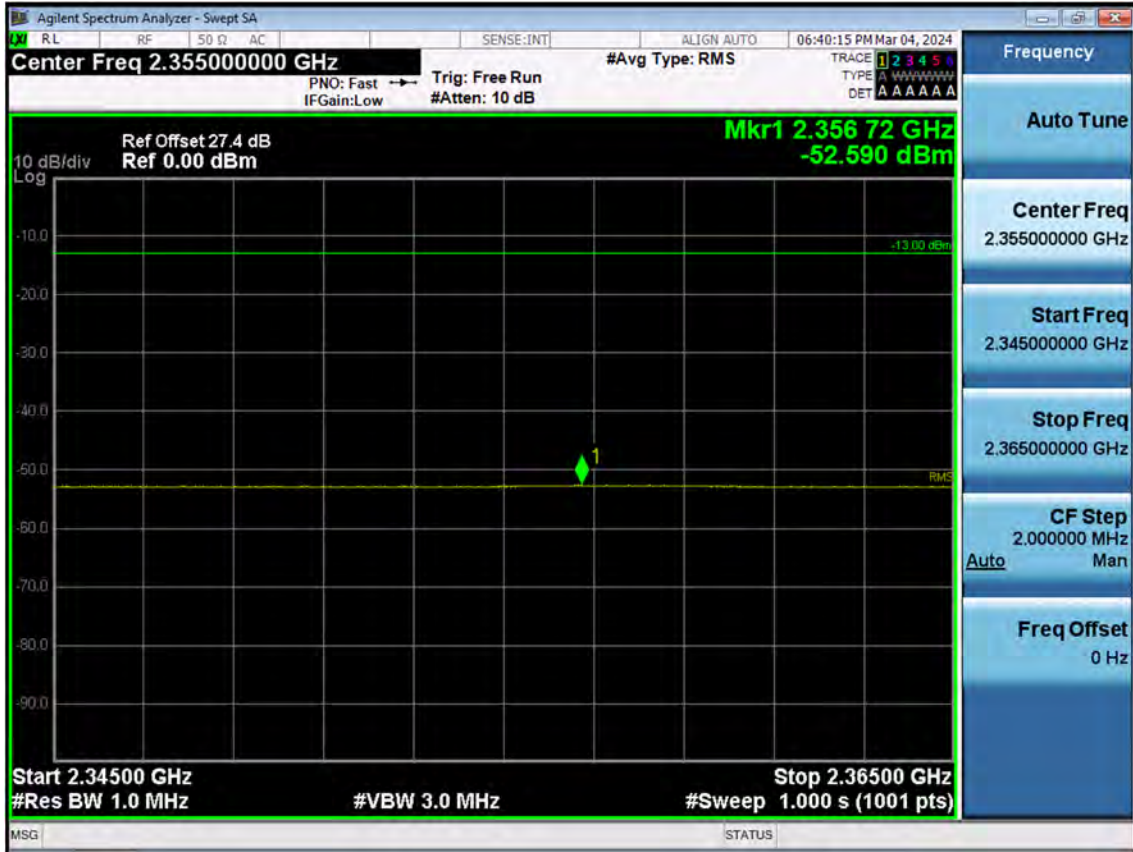

LTE B30_5 M_Band Edge(2296 MHz-2300 MHz)_High_QPSK_1RB

LTE B30_5 M_Band Edge(2300 MHz-2305 MHz)_High_QPSK_1RB

LTE B30_5 M_Band Edge(2315 MHz-2316 MHz)_High_QPSK_1RB

LTE B30_5 M_Band Edge(2316 MHz-2320 MHz)_High_QPSK_1RB

LTE B30_5 M_Band Edge(2320 MHz-2324 MHz)_High_QPSK_1RB

LTE B30_5 M_Band Edge(2324 MHz-2328 MHz)_High_QPSK_1RB

LTE B30_5 M_Band Edge(2328 MHz-2337 MHz)_High_QPSK_1RB

LTE B30_5 M_Band Edge(2337 MHz-2341 MHz)_High_QPSK_1RB

LTE B30_5 M_Band Edge(2341 MHz-2345 MHz)_High_QPSK_1RB

LTE B30_5 M_Band Edge(2345 MHz-2365 MHz)_High_QPSK_1RB

LTE B30_5 M_Band Edge(2365 MHz-2400 MHz)_High_QPSK_1RB

LTE B30_10 M_Band Edge(2288 MHz-2292 MHz)_Low_QPSK_1RB

LTE B30_10 M_Band Edge(2292 MHz-2296 MHz)_Low_QPSK_1RB

LTE B30_10 M_Band Edge(2296 MHz-2300 MHz)_Low_QPSK_1RB

LTE B30_10 M_Band Edge(2300 MHz-2304 MHz)_Low_QPSK_1RB

LTE B30_10 M_Band Edge(2304 MHz-2305 MHz)_Low_QPSK_1RB