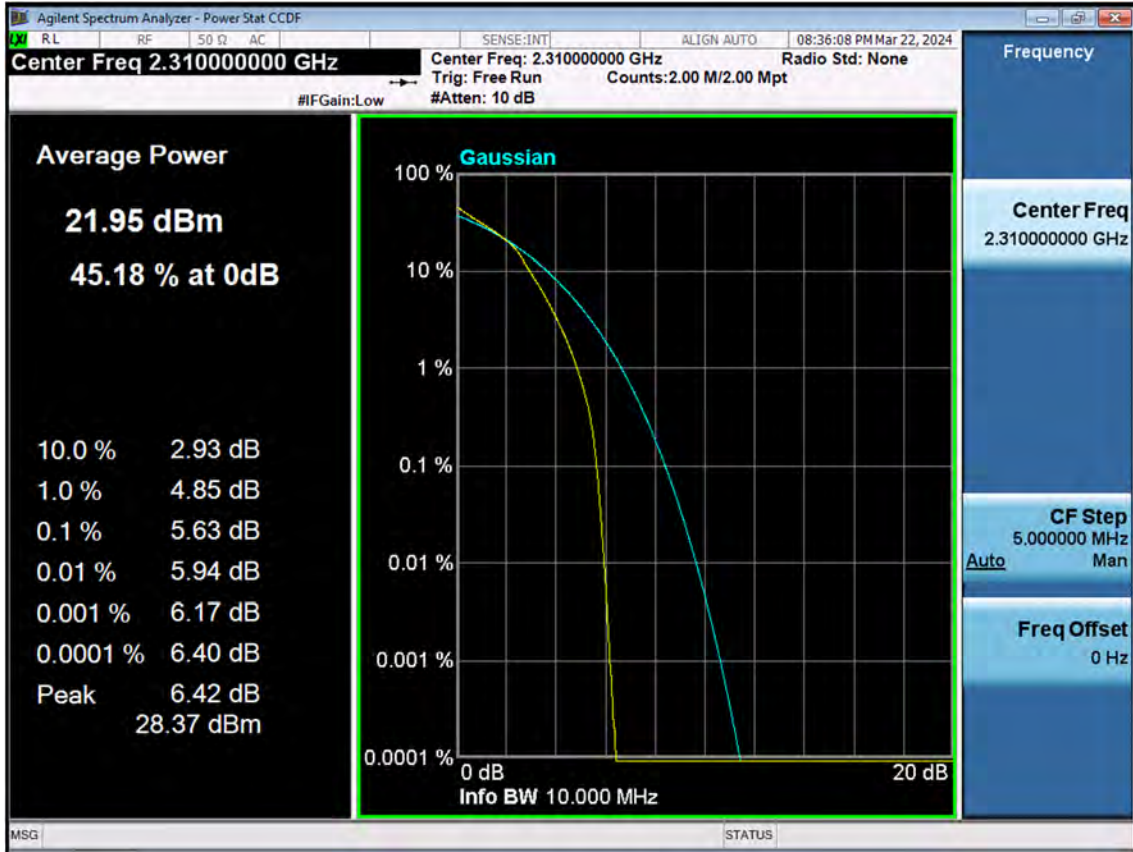

LTE B30_10 M_PAR_Mid_16QAM_FullRB