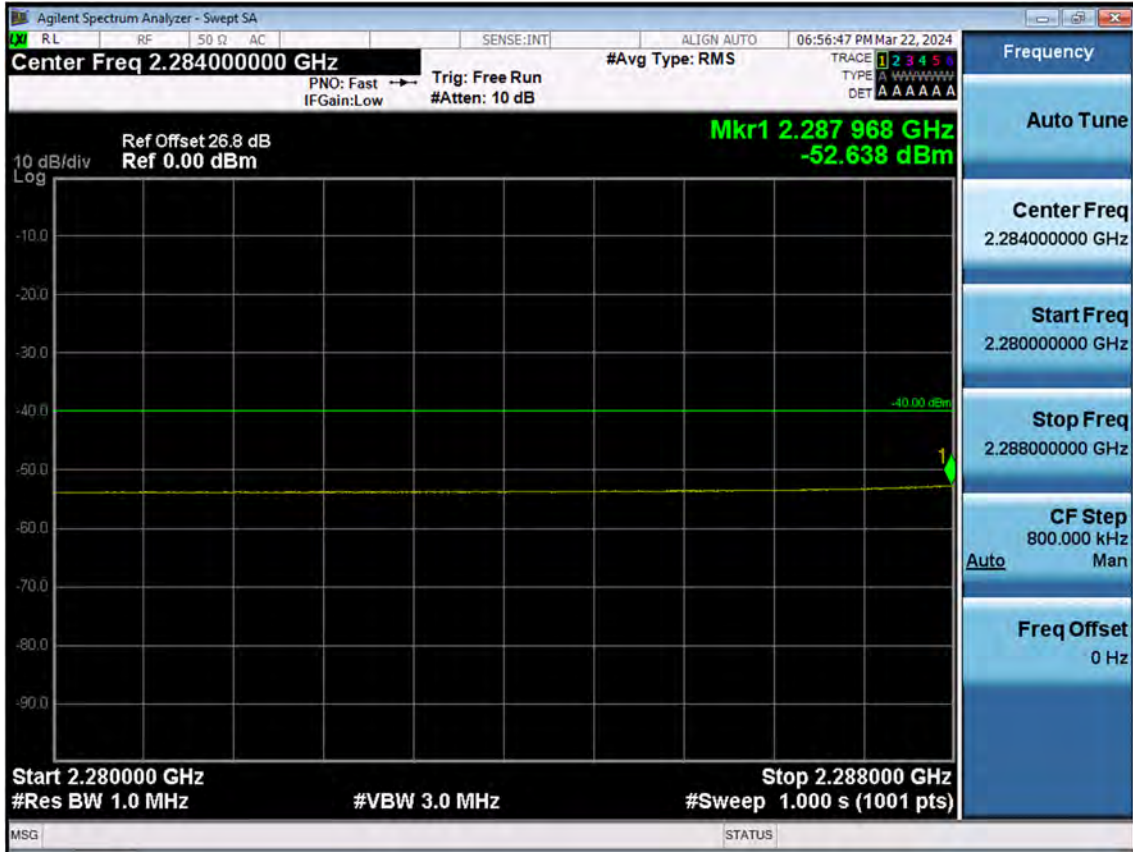

LTE B30_5 M_Band Edge(2320 MHz-2324 MHz)_High_QPSK_FullRB

LTE B30_5 M_Band Edge(2324 MHz-2328 MHz)_High_QPSK_FullRB

LTE B30_5 M_Band Edge(2328 MHz-2337 MHz)_High_QPSK_FullRB

LTE B30_5 M_Band Edge(2337 MHz-2341 MHz)_High_QPSK_FullRB

LTE B30_5 M_Band Edge(2341 MHz-2345 MHz)_High_QPSK_FullRB

LTE B30_5 M_Band Edge(2345 MHz-2365 MHz)_High_QPSK_FullRB

LTE B30_5 M_Band Edge(2365 MHz-2400 MHz)_High_QPSK_FullRB

LTE B30_10 M_Band Edge(2280 MHz-2288 MHz)_Low_QPSK_FullRB

LTE B30_10 M_Band Edge(2288 MHz-2292 MHz)_Low_QPSK_FullRB

LTE B30_10 M_Band Edge(2292 MHz-2296 MHz)_Low_QPSK_FullRB

LTE B30_10 M_Band Edge(2296 MHz-2300 MHz)_Low_QPSK_FullRB

LTE B30_10 M_Band Edge(2300 MHz-2304 MHz)_Low_QPSK_FullRB