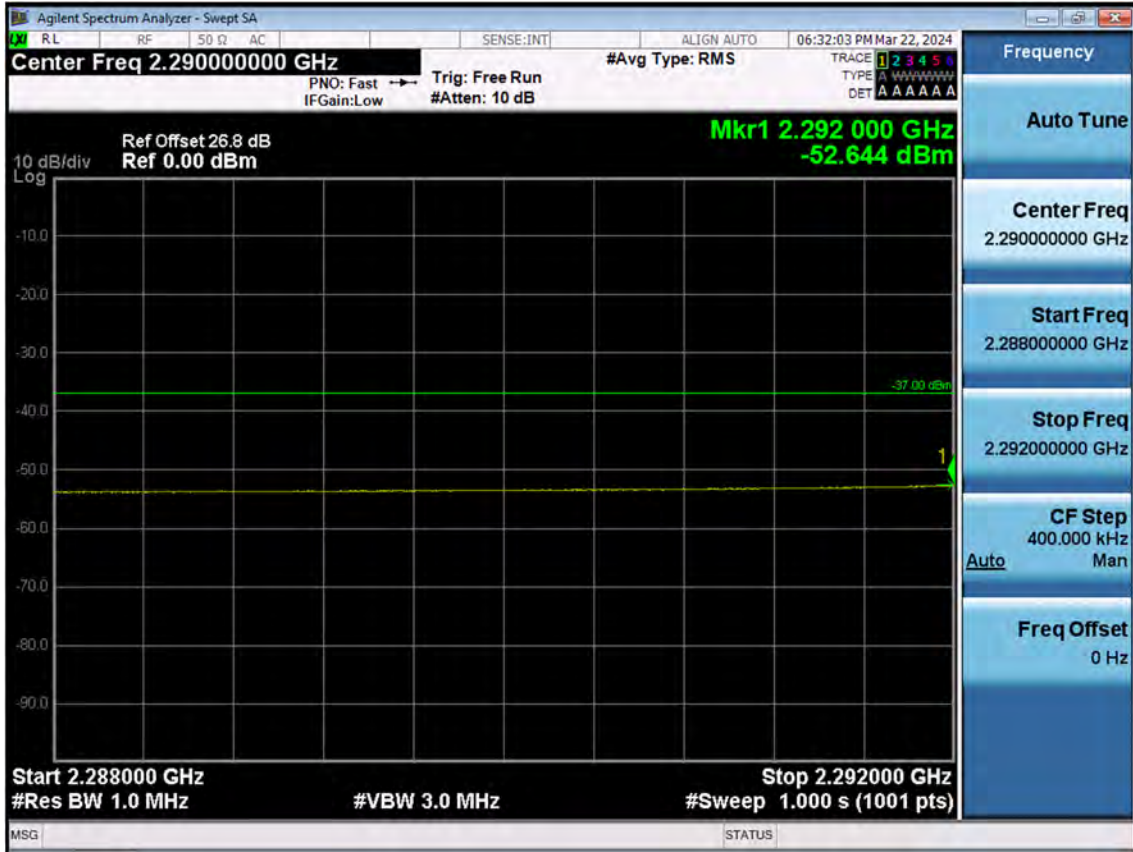

LTE B30_5 M_Conducted Spurious(30 M-10 G)_Mid_QPSK_1RB

LTE B30_5 M_Conducted Spurious(30 M-10 G)_High_QPSK_1RB

LTE B30_10 M_Conducted Spurious(30 M-10 G)_Low_QPSK_1RB

LTE B30_5 M_Conducted Spurious(10 G-26.5 G)_Low_QPSK_1RB

LTE B30_5 M_Conducted Spurious(10 G-26.5 G)_Mid_QPSK_1RB

LTE B30_5 M_Conducted Spurious(10 G-26.5 G)_High_QPSK_1RB

LTE B30_10 M_Conducted Spurious(10 G-26.5 G)_Low_QPSK_1RB

LTE B30_5 M_Band Edge(2280 MHz-2288 MHz)_Low_QPSK_FullRB

LTE B30_5 M_Band Edge(2288 MHz-2292 MHz)_Low_QPSK_FullRB

LTE B30_5 M_Band Edge(2292 MHz-2296 MHz)_Low_QPSK_FullRB

LTE B30_5 M_Band Edge(2296 MHz-2300 MHz)_Low_QPSK_FullRB

LTE B30_5 M_Band Edge(2300 MHz-2304 MHz)_Low_QPSK_FullRB