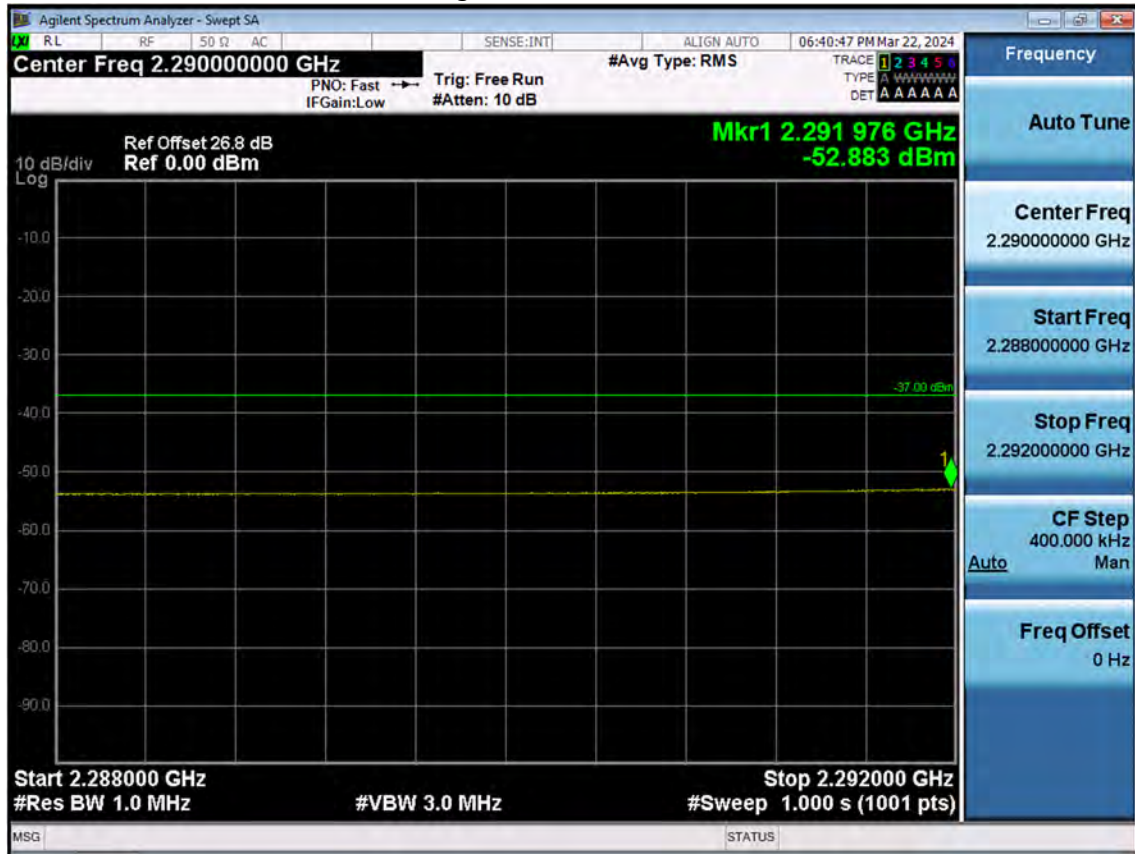

LTE B30_5 M_Band Edge(2304 MHz-2305 MHz)_Low_QPSK_FullRB

LTE B30_5 M_Band Edge(2315 MHz-2320 MHz)_Low_QPSK_FullRB

LTE B30_5 M_Band Edge(2320 MHz-2324 MHz)_Low_QPSK_FullRB

LTE B30_5 M_Band Edge(2324 MHz-2328 MHz)_Low_QPSK_FullRB

LTE B30_5 M_Band Edge(2328 MHz-2337 MHz)_Low_QPSK_FullRB

LTE B30_5 M_Band Edge(2337 MHz-2341 MHz)_Low_QPSK_FullRB

LTE B30_5 M_Band Edge(2341 MHz-2345 MHz)_Low_QPSK_FullRB

LTE B30_5 M_Band Edge(2345 MHz-2365 MHz)_Low_QPSK_FullRB

LTE B30_5 M_Band Edge(2365 MHz-2400 MHz)_Low_QPSK_FullRB

LTE B30_5 M_Band Edge(2280 MHz-2288 MHz)_Mid_QPSK_FullRB

LTE B30_5 M_Band Edge(2288 MHz-2292 MHz)_Mid_QPSK_FullRB

LTE B30_5 M_Band Edge(2292 MHz-2296 MHz)_Mid_QPSK_FullRB