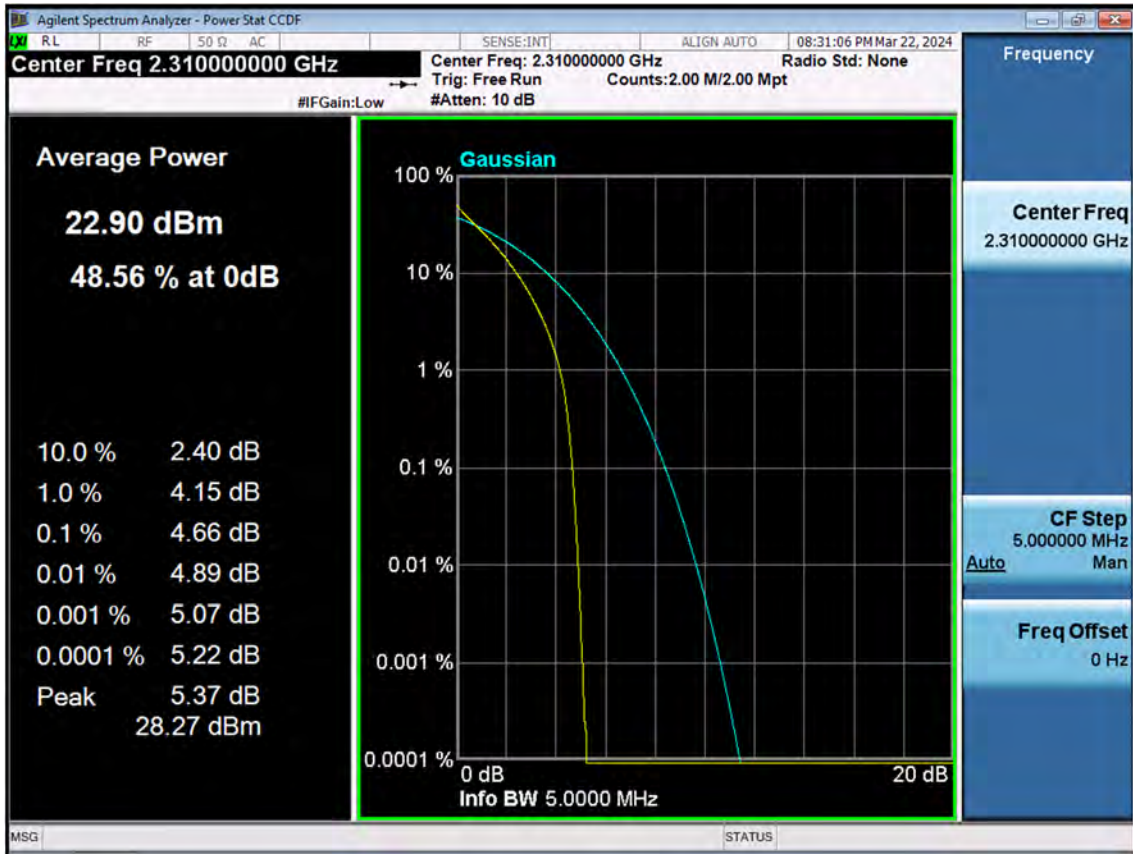

LTE B30_10 M_Band Edge(2315 MHz-2316 MHz)_Low_QPSK_1RB

LTE B30_10 M_Band Edge(2316 MHz-2320 MHz)_Low_QPSK_1RB

LTE B30_10 M_Band Edge(2320 MHz-2324 MHz)_Low_QPSK_1RB

LTE B30_10 M_Band Edge(2324 MHz-2328 MHz)_Low_QPSK_1RB

LTE B30_10 M_Band Edge(2328 MHz-2337 MHz)_Low_QPSK_1RB

LTE B30_10 M_Band Edge(2337 MHz-2341 MHz)_Low_QPSK_1RB

LTE B30_10 M_Band Edge(2341 MHz-2345 MHz)_Low_QPSK_1RB

LTE B30_10 M_Band Edge(2345 MHz-2365 MHz)_Low_QPSK_1RB

LTE B30_10 M_Band Edge(2365 MHz-2400 MHz)_Low_QPSK_1RB

11. TEST PLOTS(Sub 5 Ant)

LTE B30_5 M_PAR_Mid_QPSK_FullRB

LTE B30_5 M_PAR_Mid_16QAM_FullRB

LTE B30_5 M_PAR_Mid_64QAM_FullRB

LTE B30_5 M_PAR_Mid_256QAM_FullRB