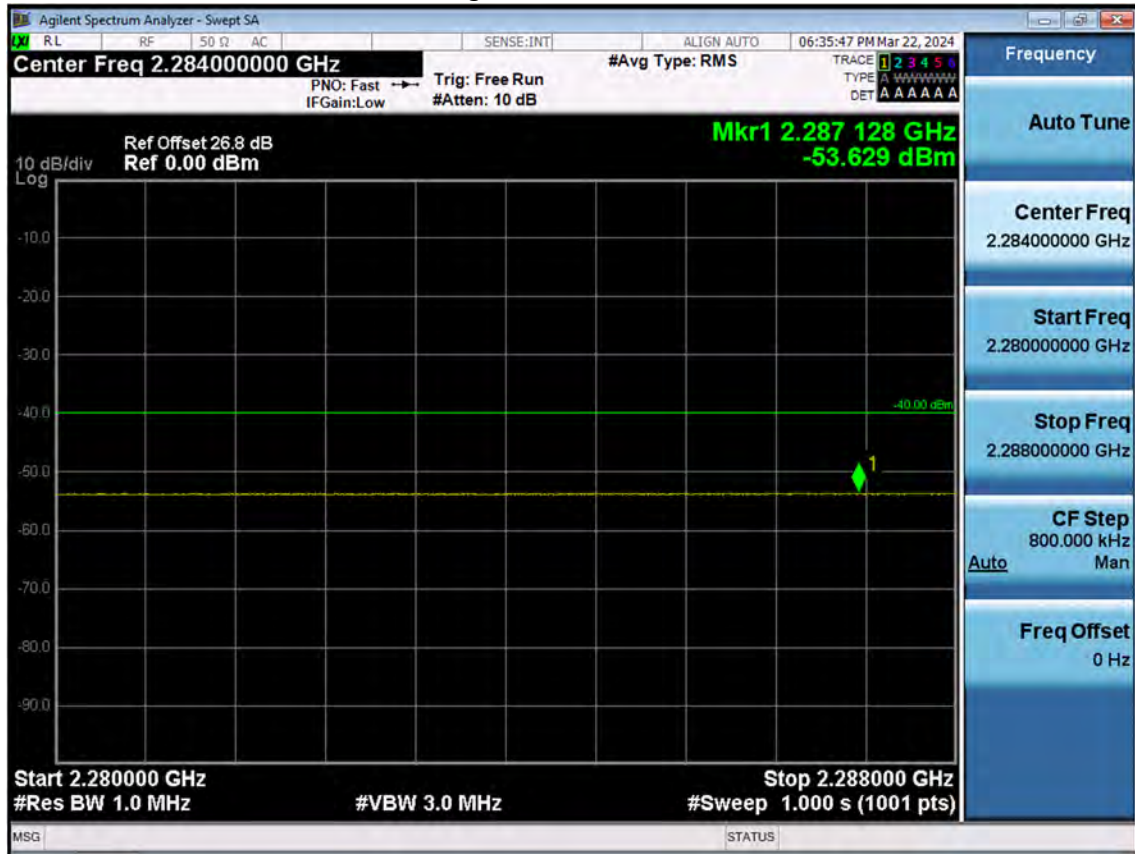

LTE B30_10 M_Band Edge(2304 MHz-2305 MHz)_Low_QPSK_FullRB

LTE B30_10 M_Band Edge(2315 MHz-2316 MHz)_Low_QPSK_FullRB

LTE B30_10 M_Band Edge(2316 MHz-2320 MHz)_Low_QPSK_FullRB

LTE B30_10 M_Band Edge(2320 MHz-2324 MHz)_Low_QPSK_FullRB

LTE B30_10 M_Band Edge(2324 MHz-2328 MHz)_Low_QPSK_FullRB

LTE B30_10 M_Band Edge(2328 MHz-2337 MHz)_Low_QPSK_FullRB

LTE B30_10 M_Band Edge(2337 MHz-2341 MHz)_Low_QPSK_FullRB

LTE B30_10 M_Band Edge(2341 MHz-2345 MHz)_Low_QPSK_FullRB

LTE B30_10 M_Band Edge(2345 MHz-2365 MHz)_Low_QPSK_FullRB

LTE B30_10 M_Band Edge(2365 MHz-2400 MHz)_Low_QPSK_FullRB

LTE B30_5 M_Band Edge(2280 MHz-2288 MHz)_Low_QPSK_1RB

LTE B30_5 M_Band Edge(2288 MHz-2292 MHz)_Low_QPSK_1RB