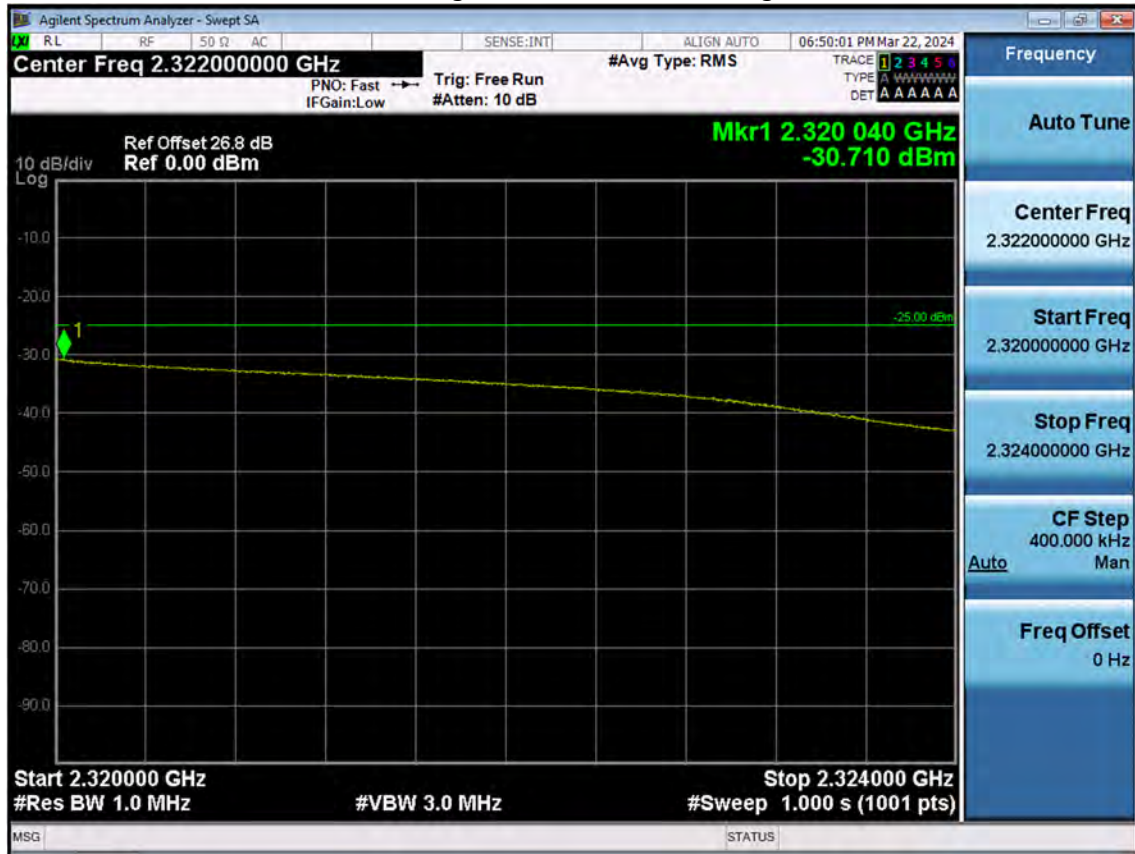

LTE B30_5 M_Band Edge(2345 MHz-2365 MHz)_Mid_QPSK_FullRB

LTE B30_5 M_Band Edge(2280 MHz-2288 MHz)_High_QPSK_FullRB

LTE B30_5 M_Band Edge(2288 MHz-2292 MHz)_High_QPSK_FullRB

LTE B30_5 M_Band Edge(2292 MHz-2296 MHz)_High_QPSK_FullRB

LTE B30_5 M_Band Edge(2296 MHz-2300 MHz)_High_QPSK_FullRB

LTE B30_5 M_Band Edge(2300 MHz-2305 MHz)_High_QPSK_FullRB

LTE B30_5 M_Band Edge(2315 MHz-2316 MHz)_High_QPSK_FullRB

LTE B30_5 M_Band Edge(2316 MHz-2320 MHz)_High_QPSK_FullRB

LTE B30_5 M_Band Edge(2320 MHz-2324 MHz)_High_QPSK_FullRB

LTE B30_5 M_Band Edge(2324 MHz-2328 MHz)_High_QPSK_FullRB

LTE B30_5 M_Band Edge(2328 MHz-2337 MHz)_High_QPSK_FullRB

LTE B30_5 M_Band Edge(2337 MHz-2341 MHz)_High_QPSK_FullRB