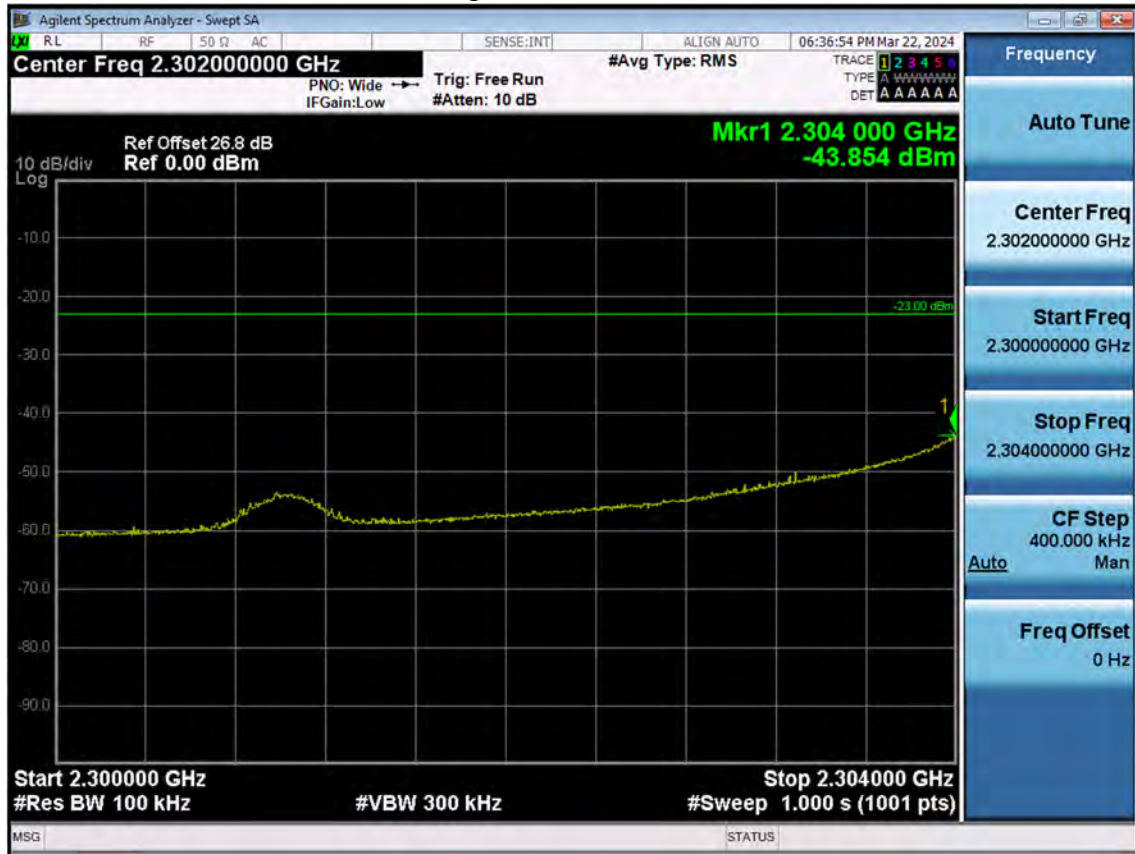

LTE B30_10 M_Band Edge(2324 MHz-2328 MHz)_Low_QPSK_FullRB

LTE B30_10 M_Band Edge(2328 MHz-2337 MHz)_Low_QPSK_FullRB

LTE B30_10 M_Band Edge(2337 MHz-2341 MHz)_Low_QPSK_FullRB

LTE B30_10 M_Band Edge(2341 MHz-2345 MHz)_Low_QPSK_FullRB

LTE B30_10 M_Band Edge(2345 MHz-2365 MHz)_Low_QPSK_FullRB

LTE B30_10 M_Band Edge(2365 MHz-2400 MHz)_Low_QPSK_FullRB

LTE B30_5 M_Band Edge(2280 MHz-2288 MHz)_Low_QPSK_1RB

LTE B30_5 M_Band Edge(2288 MHz-2292 MHz)_Low_QPSK_1RB

LTE B30_5 M_Band Edge(2292 MHz-2296 MHz)_Low_QPSK_1RB

LTE B30_5 M_Band Edge(2296 MHz-2300 MHz)_Low_QPSK_1RB

LTE B30_5 M_Band Edge(2300 MHz-2304 MHz)_Low_QPSK_1RB

LTE B30_5 M_Band Edge(2304 MHz-2305 MHz)_Low_QPSK_1RB