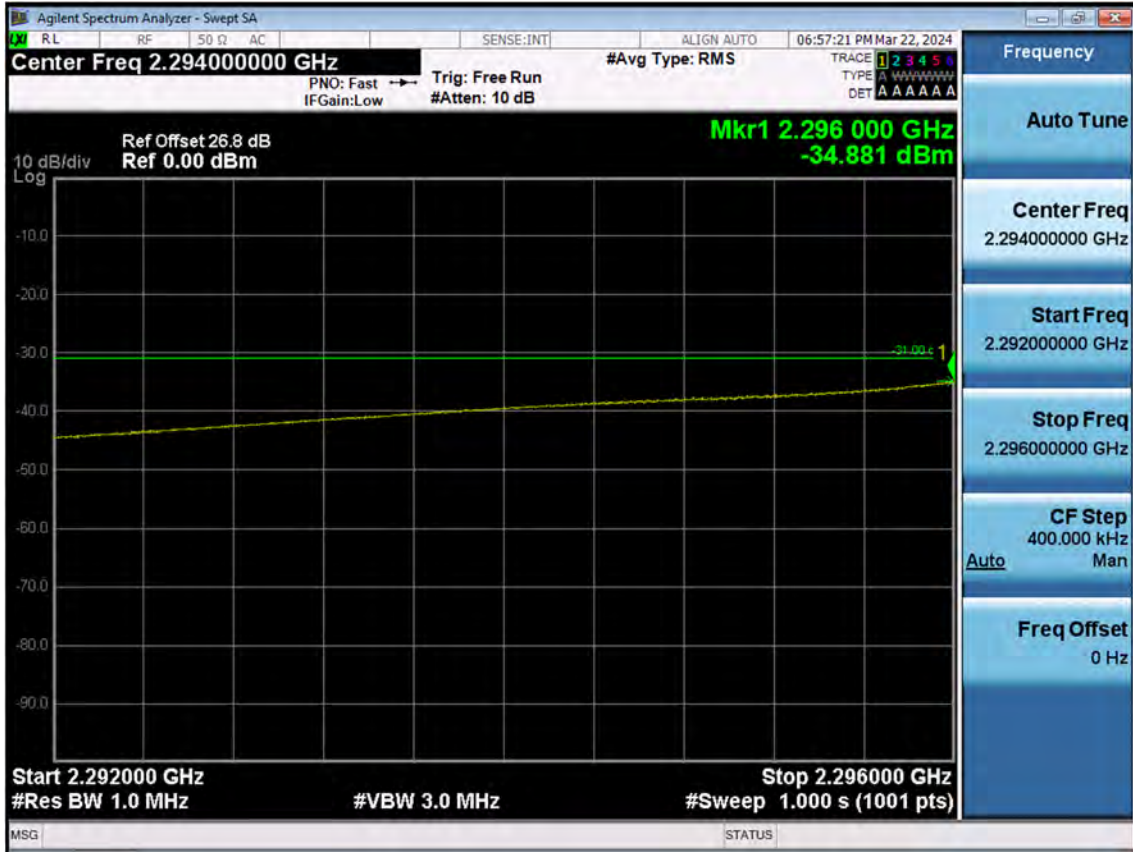

LTE B30_5 M_Band Edge(2320 MHz-2324 MHz)_High_QPSK_FullRB

LTE B30_5 M_Band Edge(2324 MHz-2328 MHz)_High_QPSK_FullRB

LTE B30_5 M_Band Edge(2328 MHz-2337 MHz)_High_QPSK_FullRB

LTE B30_5 M_Band Edge(2337 MHz-2341 MHz)_High_QPSK_FullRB

LTE B30_5 M_Band Edge(2341 MHz-2345 MHz)_High_QPSK_FullRB

LTE B30_5 M_Band Edge(2345 MHz-2365 MHz)_High_QPSK_FullRB

LTE B30_5 M_Band Edge(2365 MHz-2400 MHz)_High_QPSK_FullRB

LTE B30_10 M_Band Edge(2280 MHz-2288 MHz)_Low_QPSK_FullRB

LTE B30_10 M_Band Edge(2288 MHz-2292 MHz)_Low_QPSK_FullRB

LTE B30_10 M_Band Edge(2292 MHz-2296 MHz)_Low_QPSK_FullRB

LTE B30_10 M_Band Edge(2296 MHz-2300 MHz)_Low_QPSK_FullRB

LTE B30_10 M_Band Edge(2300 MHz-2304 MHz)_Low_QPSK_FullRB