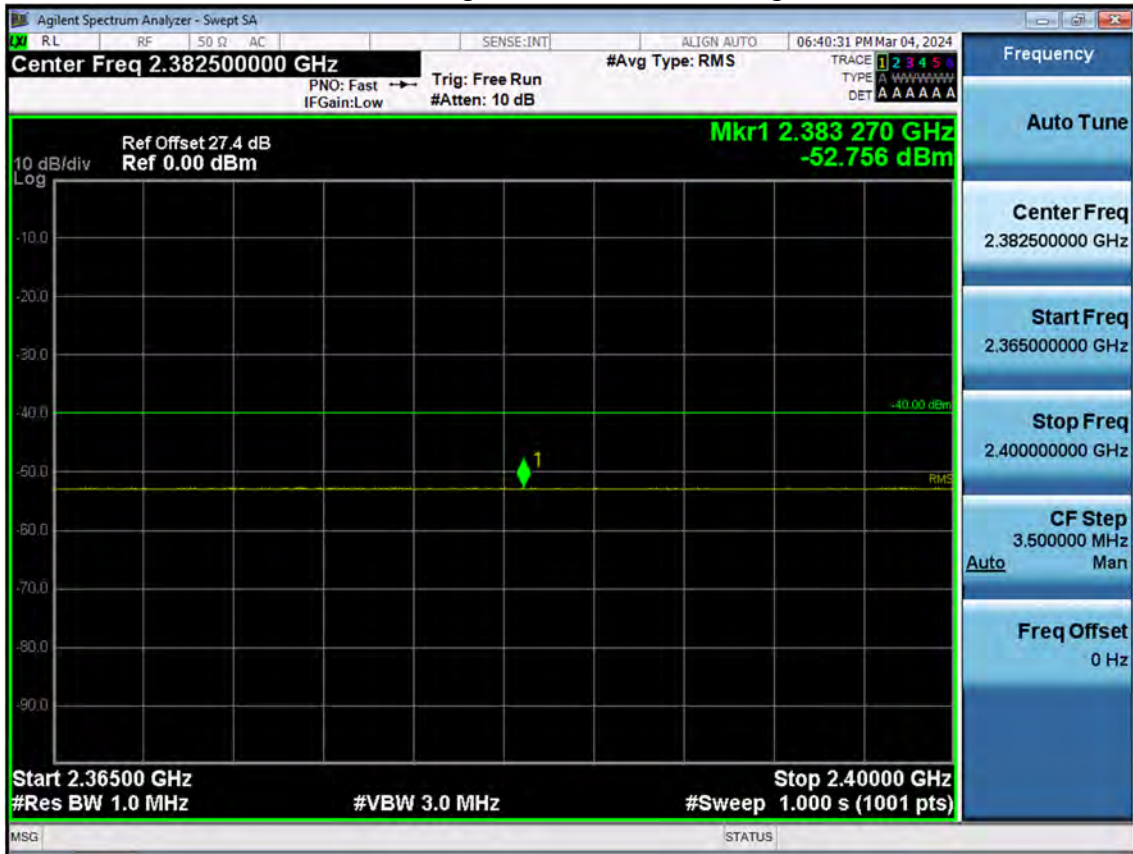

LTE B30_5 M_Band Edge(2296 MHz-2300 MHz)_High_QPSK_1RB

LTE B30_5 M_Band Edge(2300 MHz-2305 MHz)_High_QPSK_1RB

LTE B30_5 M_Band Edge(2315 MHz-2316 MHz)_High_QPSK_1RB

LTE B30_5 M_Band Edge(2316 MHz-2320 MHz)_High_QPSK_1RB

LTE B30_5 M_Band Edge(2320 MHz-2324 MHz)_High_QPSK_1RB

LTE B30_5 M_Band Edge(2324 MHz-2328 MHz)_High_QPSK_1RB

LTE B30_5 M_Band Edge(2328 MHz-2337 MHz)_High_QPSK_1RB

LTE B30_5 M_Band Edge(2337 MHz-2341 MHz)_High_QPSK_1RB

LTE B30_5 M_Band Edge(2341 MHz-2345 MHz)_High_QPSK_1RB

LTE B30_5 M_Band Edge(2345 MHz-2365 MHz)_High_QPSK_1RB

LTE B30_5 M_Band Edge(2365 MHz-2400 MHz)_High_QPSK_1RB

LTE B30_10 M_Band Edge(2288 MHz-2292 MHz)_Low_QPSK_1RB

LTE B30_10 M_Band Edge(2292 MHz-2296 MHz)_Low_QPSK_1RB

LTE B30_10 M_Band Edge(2296 MHz-2300 MHz)_Low_QPSK_1RB

LTE B30_10 M_Band Edge(2300 MHz-2304 MHz)_Low_QPSK_1RB

LTE B30_10 M_Band Edge(2304 MHz-2305 MHz)_Low_QPSK_1RB