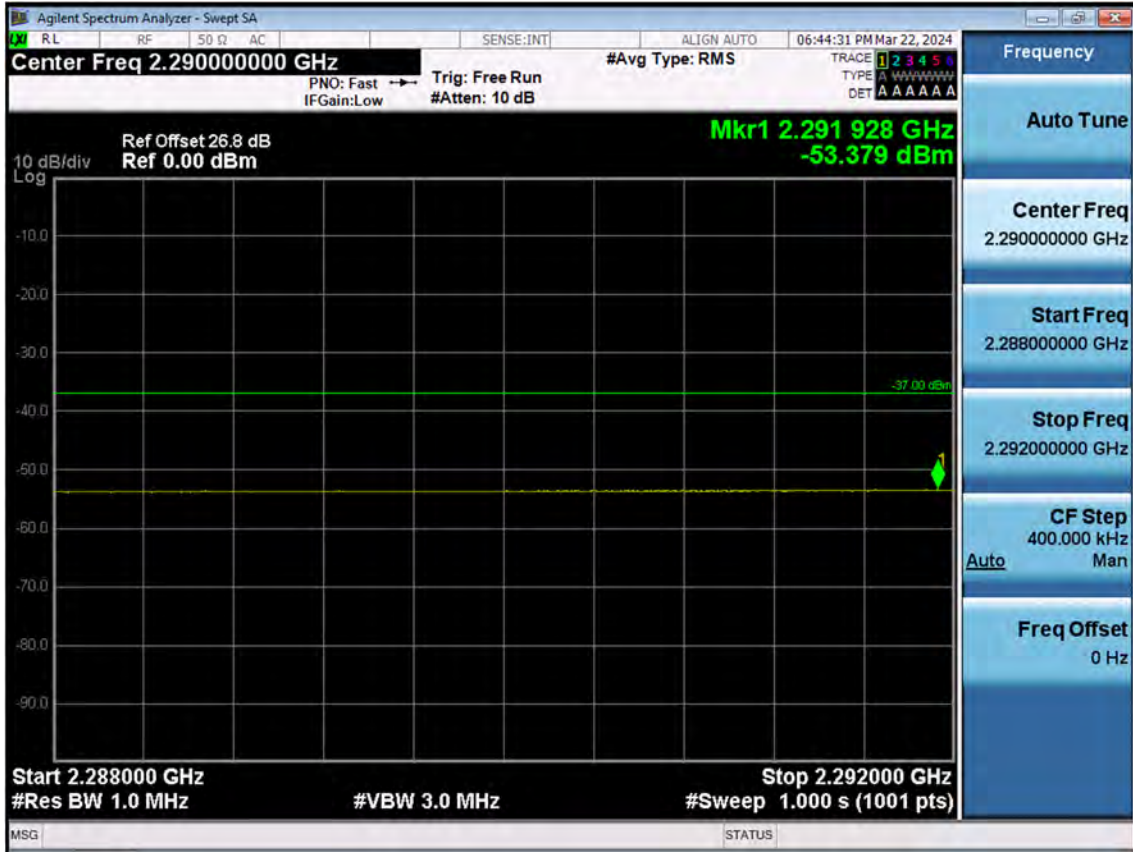

LTE B30_5 M_Band Edge(2315 MHz-2320 MHz)_Low_QPSK_1RB

LTE B30_5 M_Band Edge(2320 MHz-2324 MHz)_Low_QPSK_1RB

LTE B30_5 M_Band Edge(2324 MHz-2328 MHz)_Low_QPSK_1RB

LTE B30_5 M_Band Edge(2328 MHz-2337 MHz)_Low_QPSK_1RB

LTE B30_5 M_Band Edge(2337 MHz-2341 MHz)_Low_QPSK_1RB

LTE B30_5 M_Band Edge(2341 MHz-2345 MHz)_Low_QPSK_1RB

LTE B30_5 M_Band Edge(2345 MHz-2365 MHz)_Low_QPSK_1RB

LTE B30_5 M_Band Edge(2365 MHz-2400 MHz)_Low_QPSK_1RB

LTE B30_5 M_Band Edge(2280 MHz-2288 MHz)_Mid_QPSK_1RB

LTE B30_5 M_Band Edge(2288 MHz-2292 MHz)_Mid_QPSK_1RB

LTE B30_5 M_Band Edge(2292 MHz-2296 MHz)_Mid_QPSK_1RB

LTE B30_5 M_Band Edge(2296 MHz-2300 MHz)_Mid_QPSK_1RB

LTE B30_5 M_Band Edge(2300 MHz-2305 MHz)_Mid_QPSK_1RB