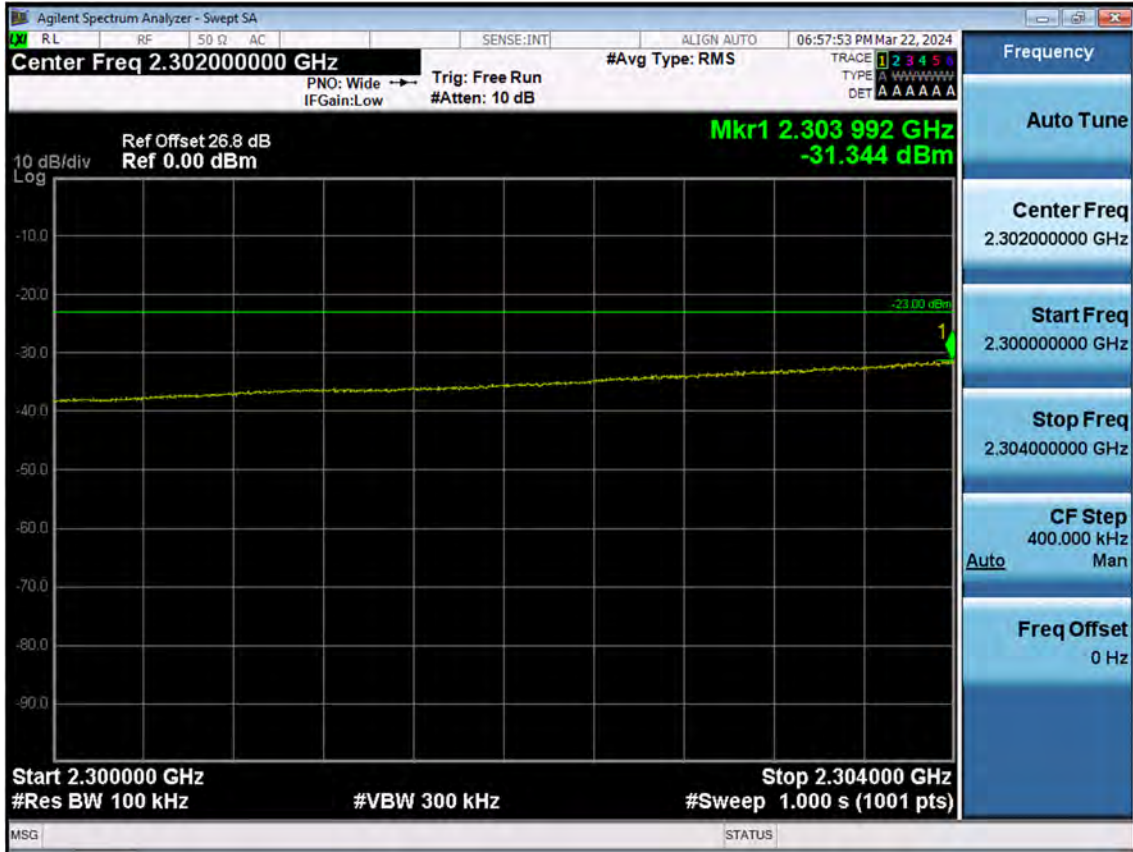

LTE B30_5 M_Band Edge(2341 MHz-2345 MHz)_High_QPSK_FullRB

LTE B30_5 M_Band Edge(2345 MHz-2365 MHz)_High_QPSK_FullRB

LTE B30_5 M_Band Edge(2365 MHz-2400 MHz)_High_QPSK_FullRB

LTE B30_10 M_Band Edge(2280 MHz-2288 MHz)_Low_QPSK_FullRB

LTE B30_10 M_Band Edge(2288 MHz-2292 MHz)_Low_QPSK_FullRB

LTE B30_10 M_Band Edge(2292 MHz-2296 MHz)_Low_QPSK_FullRB

LTE B30_10 M_Band Edge(2296 MHz-2300 MHz)_Low_QPSK_FullRB

LTE B30_10 M_Band Edge(2300 MHz-2304 MHz)_Low_QPSK_FullRB

LTE B30_10 M_Band Edge(2304 MHz-2305 MHz)_Low_QPSK_FullRB

LTE B30_10 M_Band Edge(2315 MHz-2316 MHz)_Low_QPSK_FullRB

LTE B30_10 M_Band Edge(2316 MHz-2320 MHz)_Low_QPSK_FullRB

LTE B30_10 M_Band Edge(2320 MHz-2324 MHz)_Low_QPSK_FullRB