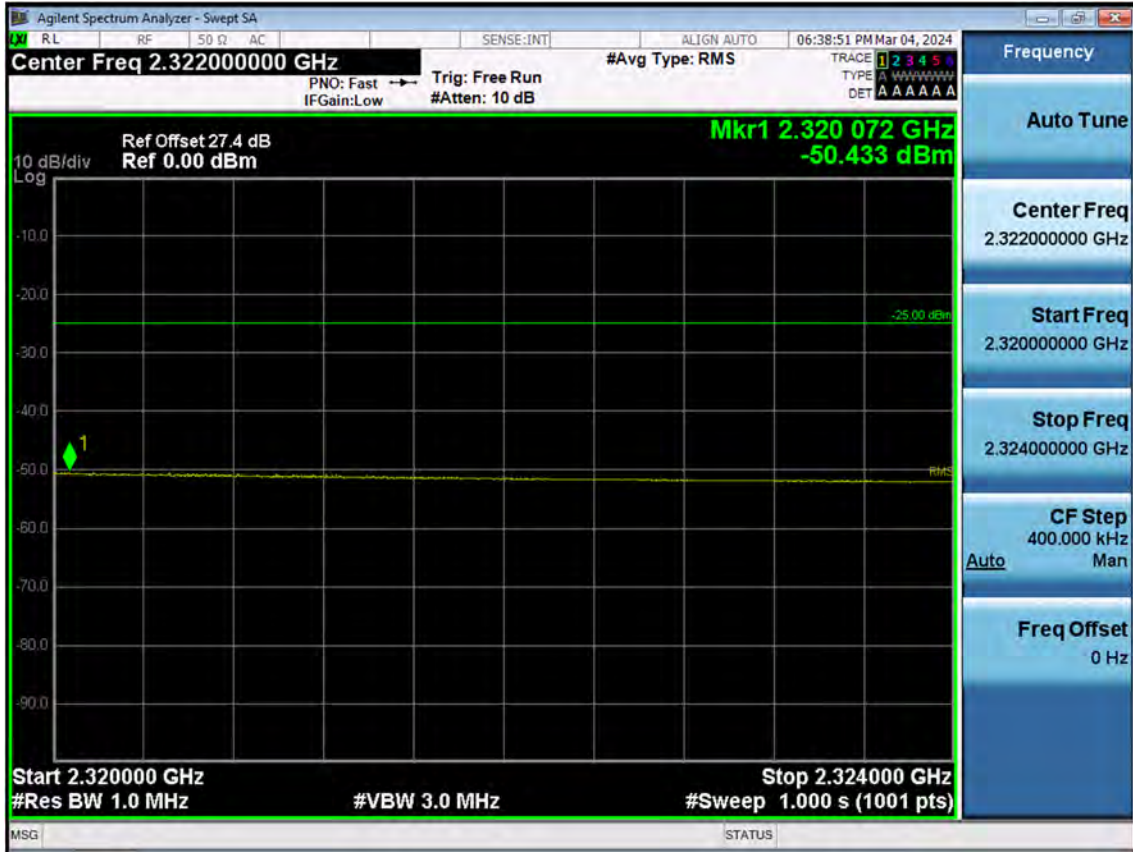

LTE B30_5 M_Band Edge(2296 MHz-2300 MHz)_High_QPSK_1RB

LTE B30_5 M_Band Edge(2300 MHz-2305 MHz)_High_QPSK_1RB

LTE B30_5 M_Band Edge(2315 MHz-2316 MHz)_High_QPSK_1RB

LTE B30_5 M_Band Edge(2316 MHz-2320 MHz)_High_QPSK_1RB

LTE B30_5 M_Band Edge(2320 MHz-2324 MHz)_High_QPSK_1RB

LTE B30_5 M_Band Edge(2324 MHz-2328 MHz)_High_QPSK_1RB

LTE B30_5 M_Band Edge(2328 MHz-2337 MHz)_High_QPSK_1RB

LTE B30_5 M_Band Edge(2337 MHz-2341 MHz)_High_QPSK_1RB

LTE B30_5 M_Band Edge(2341 MHz-2345 MHz)_High_QPSK_1RB

LTE B30_5 M_Band Edge(2345 MHz-2365 MHz)_High_QPSK_1RB

LTE B30_5 M_Band Edge(2365 MHz-2400 MHz)_High_QPSK_1RB

LTE B30_10 M_Band Edge(2288 MHz-2292 MHz)_Low_QPSK_1RB