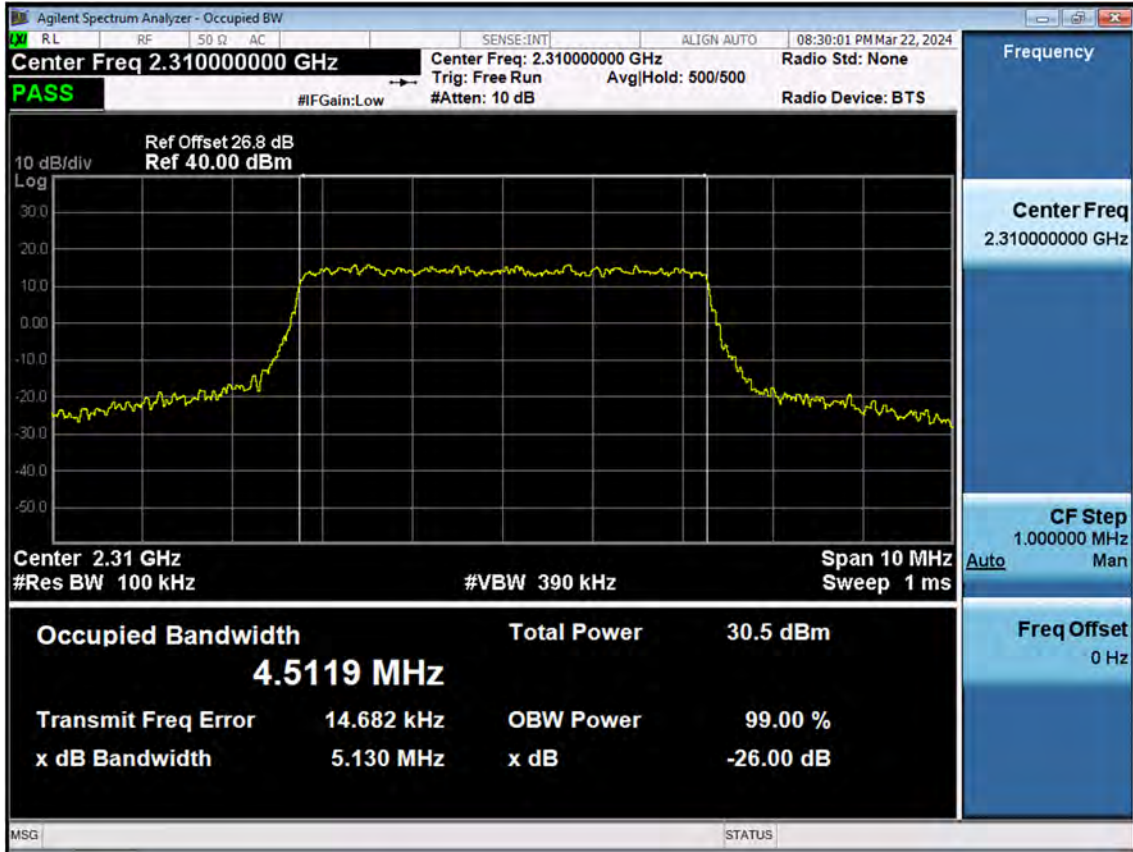

LTE B30_10 M_PAR_Mid_QPSK_FullRB

LTE B30_10 M_PAR_Mid_16QAM_FullRB

LTE B30_10 M_PAR_Mid_64QAM_FullRB

LTE B30_10 M_PAR_Mid_256QAM_FullRB

LTE B30_5 M_OBW_Mid_QPSK_FullRB

LTE B30_5 M_OBW_Mid_16QAM_FullRB

LTE B30_5 M_OBW_Mid_64QAM_FullRB