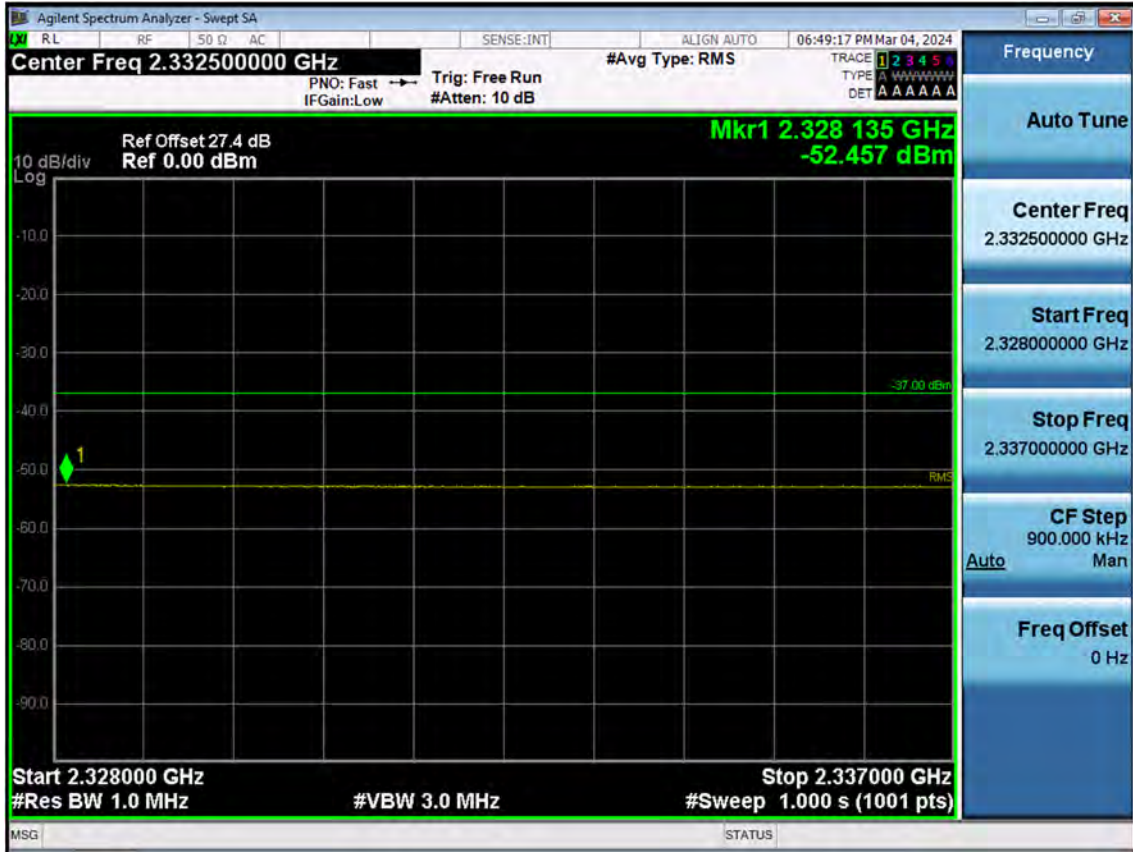

LTE B30_10 M_Band Edge(2292 MHz-2296 MHz)_Low_QPSK_1RB

LTE B30_10 M_Band Edge(2296 MHz-2300 MHz)_Low_QPSK_1RB

LTE B30_10 M_Band Edge(2300 MHz-2304 MHz)_Low_QPSK_1RB

LTE B30_10 M_Band Edge(2304 MHz-2305 MHz)_Low_QPSK_1RB

LTE B30_10 M_Band Edge(2315 MHz-2316 MHz)_Low_QPSK_1RB

LTE B30_10 M_Band Edge(2316 MHz-2320 MHz)_Low_QPSK_1RB

LTE B30_10 M_Band Edge(2320 MHz-2324 MHz)_Low_QPSK_1RB

LTE B30_10 M_Band Edge(2324 MHz-2328 MHz)_Low_QPSK_1RB

LTE B30_10 M_Band Edge(2328 MHz-2337 MHz)_Low_QPSK_1RB

LTE B30_10 M_Band Edge(2337 MHz-2341 MHz)_Low_QPSK_1RB

LTE B30_10 M_Band Edge(2341 MHz-2345 MHz)_Low_QPSK_1RB

LTE B30_10 M_Band Edge(2345 MHz-2365 MHz)_Low_QPSK_1RB