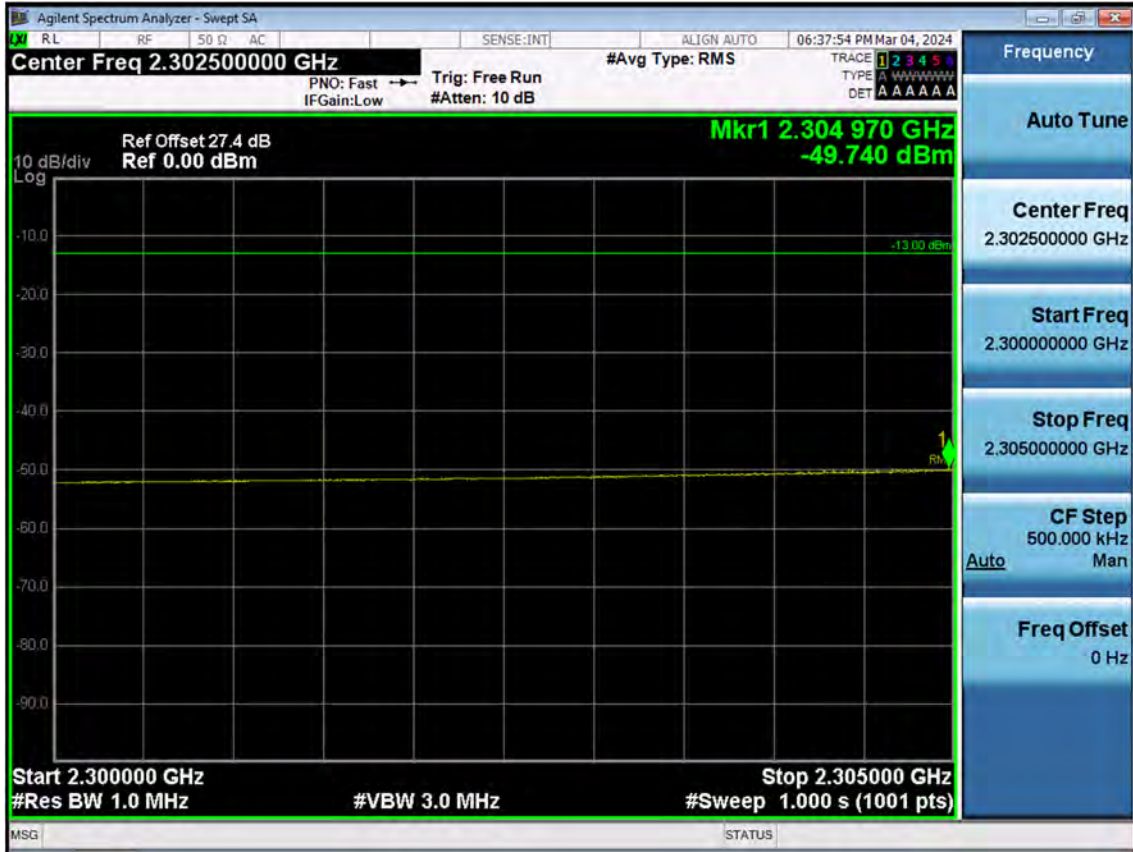

LTE B30_5 M_Band Edge(2296 MHz-2300 MHz)_High_QPSK_1RB

LTE B30_5 M_Band Edge(2300 MHz-2305 MHz)_High_QPSK_1RB

LTE B30_5 M_Band Edge(2315 MHz-2316 MHz)_High_QPSK_1RB

LTE B30_5 M_Band Edge(2316 MHz-2320 MHz)_High_QPSK_1RB

LTE B30_5 M_Band Edge(2320 MHz-2324 MHz)_High_QPSK_1RB

LTE B30_5 M_Band Edge(2324 MHz-2328 MHz)_High_QPSK_1RB

LTE B30_5 M_Band Edge(2328 MHz-2337 MHz)_High_QPSK_1RB

LTE B30_5 M_Band Edge(2337 MHz-2341 MHz)_High_QPSK_1RB

LTE B30_5 M_Band Edge(2341 MHz-2345 MHz)_High_QPSK_1RB

LTE B30_5 M_Band Edge(2345 MHz-2365 MHz)_High_QPSK_1RB

LTE B30_5 M_Band Edge(2365 MHz-2400 MHz)_High_QPSK_1RB

LTE B30_10 M_Band Edge(2288 MHz-2292 MHz)_Low_QPSK_1RB