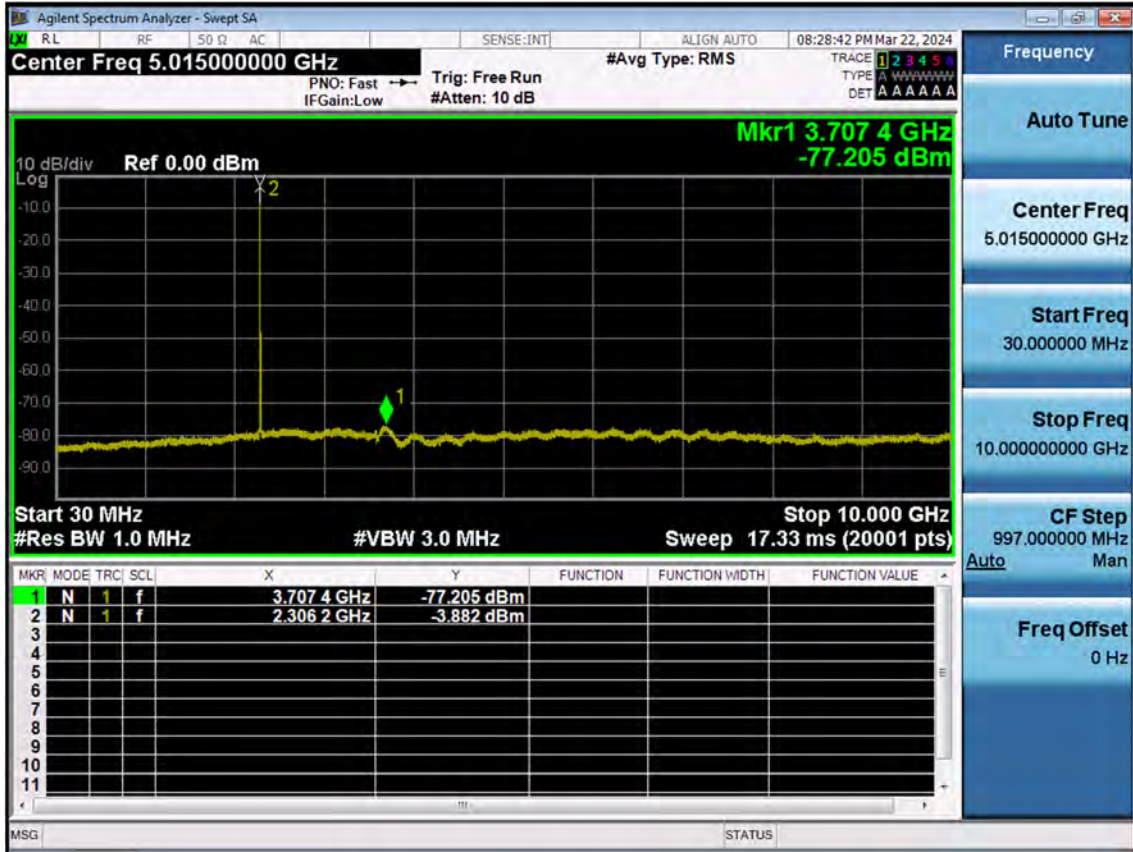

LTE B30_5 M_OBW_Mid_256QAM_FullRB

LTE B30_10 M_OBW_Low_QPSK_FullRB

LTE B30_10 M_OBW_Low_16QAM_FullRB

LTE B30_10 M_OBW_Low_64QAM_FullRB

LTE B30_10 M_OBW_Mid_256QAM_FullRB

LTE B30_5 M_Conducted Spurious(30 M-10 G)_Low_QPSK_1RB

LTE B30_5 M_Conducted Spurious(30 M-10 G)_Mid_QPSK_1RB

LTE B30_5 M_Conducted Spurious(30 M-10 G)_High_QPSK_1RB

LTE B30_10 M_Conducted Spurious(30 M-10 G)_Low_QPSK_1RB

LTE B30_5 M_Conducted Spurious(10 G-26.5 G)_Low_QPSK_1RB

LTE B30_5 M_Conducted Spurious(10 G-26.5 G)_Mid_QPSK_1RB

LTE B30_5 M_Conducted Spurious(10 G-26.5 G)_High_QPSK_1RB

LTE B30_10 M_Conducted Spurious(10 G-26.5 G)_Low_QPSK_1RB

LTE B30_5 M_Band Edge(2280 MHz-2288 MHz)_Low_QPSK_FullRB