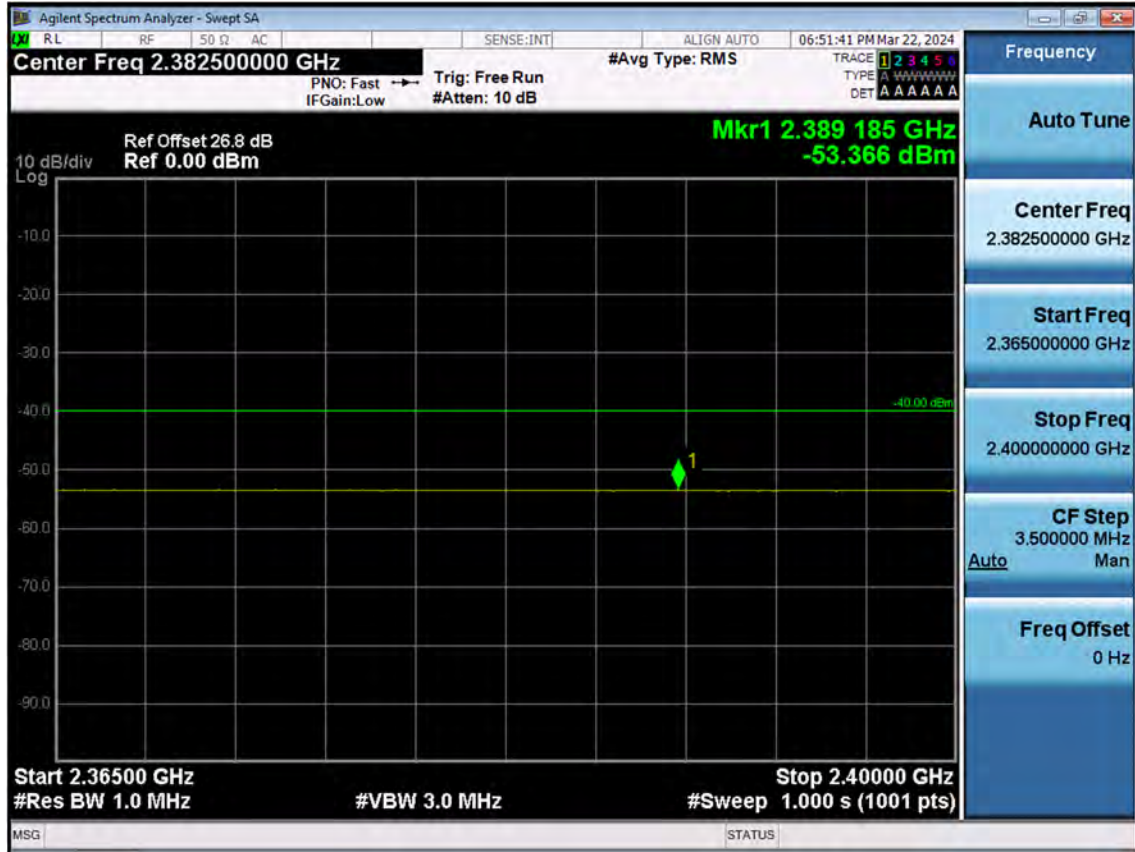

LTE B30_5 M_Band Edge(2296 MHz-2300 MHz)_High_QPSK_FullRB

LTE B30_5 M_Band Edge(2300 MHz-2305 MHz)_High_QPSK_FullRB

LTE B30_5 M_Band Edge(2315 MHz-2316 MHz)_High_QPSK_FullRB

LTE B30_5 M_Band Edge(2316 MHz-2320 MHz)_High_QPSK_FullRB

LTE B30_5 M_Band Edge(2320 MHz-2324 MHz)_High_QPSK_FullRB

LTE B30_5 M_Band Edge(2324 MHz-2328 MHz)_High_QPSK_FullRB

LTE B30_5 M_Band Edge(2328 MHz-2337 MHz)_High_QPSK_FullRB

LTE B30_5 M_Band Edge(2337 MHz-2341 MHz)_High_QPSK_FullRB

LTE B30_5 M_Band Edge(2341 MHz-2345 MHz)_High_QPSK_FullRB

LTE B30_5 M_Band Edge(2345 MHz-2365 MHz)_High_QPSK_FullRB

LTE B30_5 M_Band Edge(2365 MHz-2400 MHz)_High_QPSK_FullRB

LTE B30_10 M_Band Edge(2280 MHz-2288 MHz)_Low_QPSK_FullRB