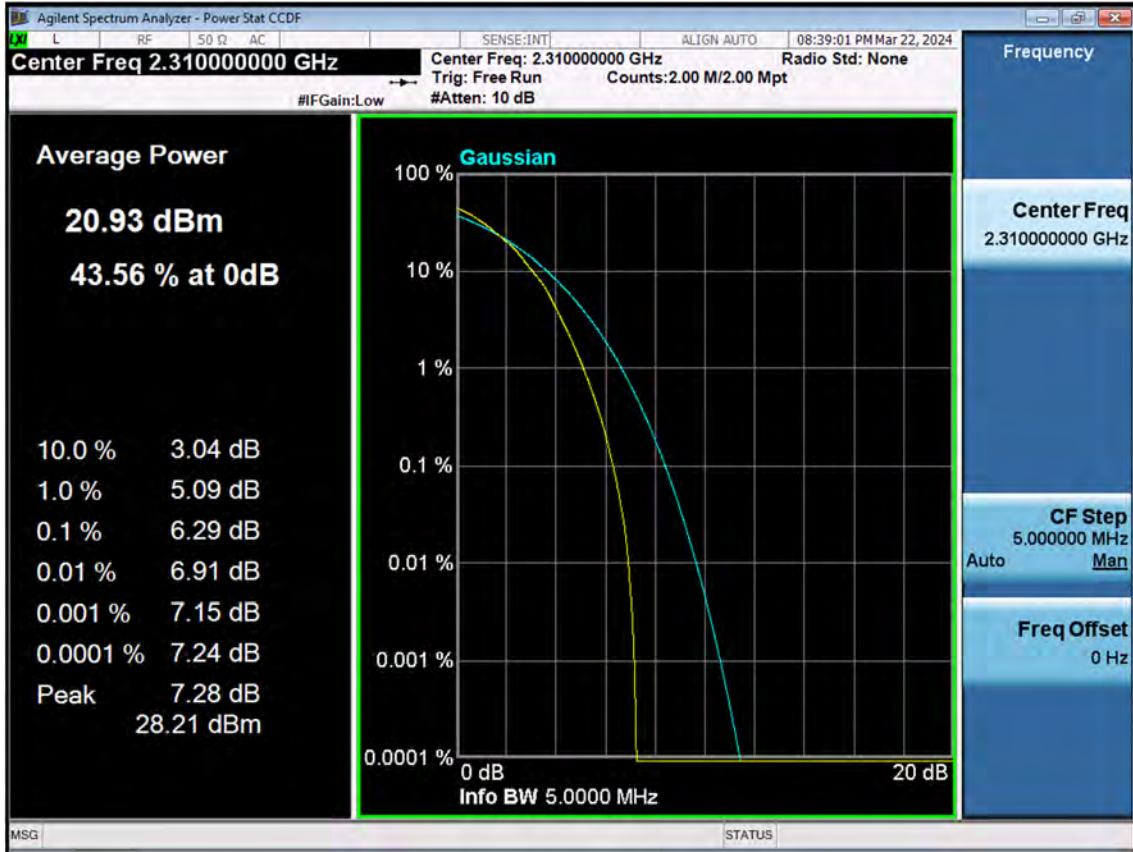

LTE B30_10 M_Band Edge(2328 MHz-2337 MHz)_Low_QPSK_1RB

LTE B30_10 M_Band Edge(2337 MHz-2341 MHz)_Low_QPSK_1RB

LTE B30_10 M_Band Edge(2341 MHz-2345 MHz)_Low_QPSK_1RB

LTE B30_10 M_Band Edge(2345 MHz-2365 MHz)_Low_QPSK_1RB

LTE B30_10 M_Band Edge(2365 MHz-2400 MHz)_Low_QPSK_1RB

11. TEST PLOTS(Sub 5 Ant)

LTE B30_5 M_PAR_Mid_QPSK_FullRB

LTE B30_5 M_PAR_Mid_16QAM_FullRB

LTE B30_5 M_PAR_Mid_64QAM_FullRB

LTE B30_5 M_PAR_Mid_256QAM_FullRB