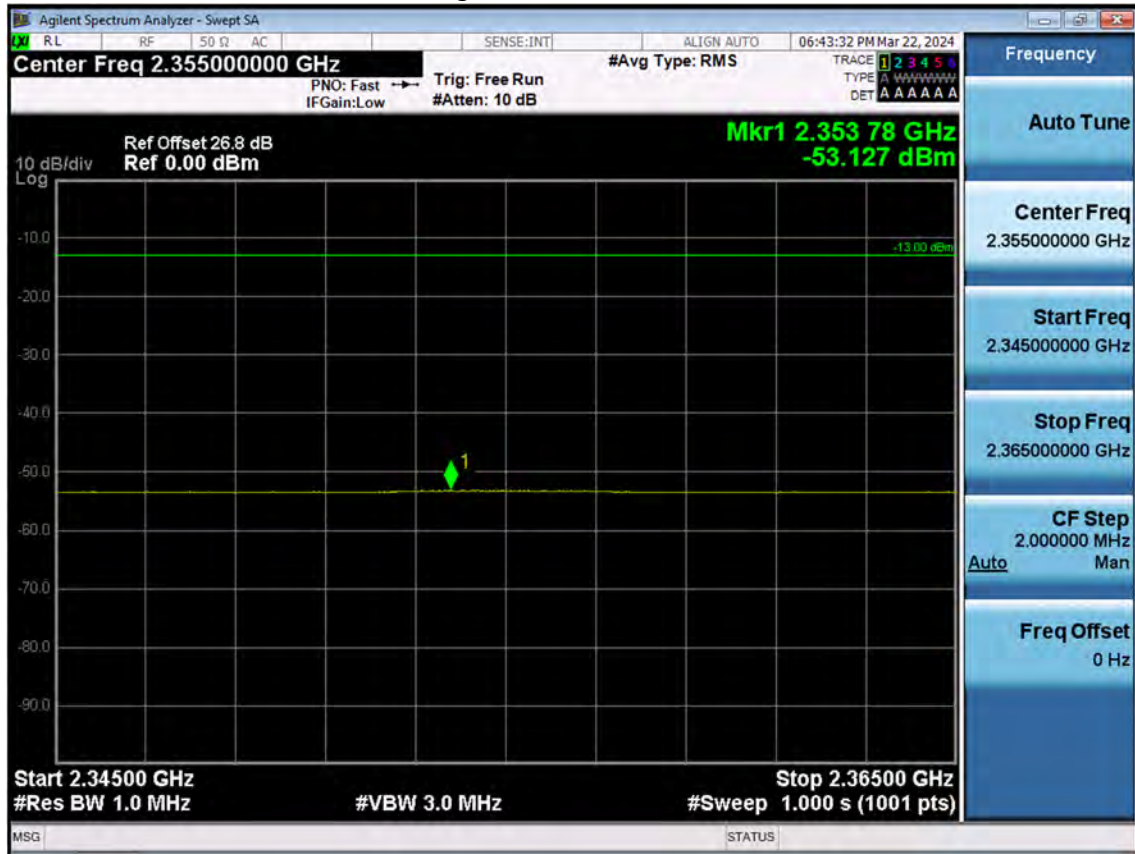

LTE B30_5 M_Band Edge(2296 MHz-2300 MHz)_Mid_QPSK_FullRB

LTE B30_5 M_Band Edge(2300 MHz-2305 MHz)_Mid_QPSK_FullRB

LTE B30_5 M_Band Edge(2315 MHz-2320 MHz)_Mid_QPSK_FullRB

LTE B30_5 M_Band Edge(2320 MHz-2324 MHz)_Mid_QPSK_FullRB

LTE B30_5 M_Band Edge(2324 MHz-2328 MHz)_Mid_QPSK_FullRB

LTE B30_5 M_Band Edge(2328 MHz-2337 MHz)_Mid_QPSK_FullRB

LTE B30_5 M_Band Edge(2337 MHz-2341 MHz)_Mid_QPSK_FullRB

LTE B30_5 M_Band Edge(2341 MHz-2345 MHz)_Mid_QPSK_FullRB

LTE B30_5 M_Band Edge(2345 MHz-2365 MHz)_Mid_QPSK_FullRB

LTE B30_5 M_Band Edge(2280 MHz-2288 MHz)_High_QPSK_FullRB

LTE B30_5 M_Band Edge(2288 MHz-2292 MHz)_High_QPSK_FullRB

LTE B30_5 M_Band Edge(2292 MHz-2296 MHz)_High_QPSK_FullRB