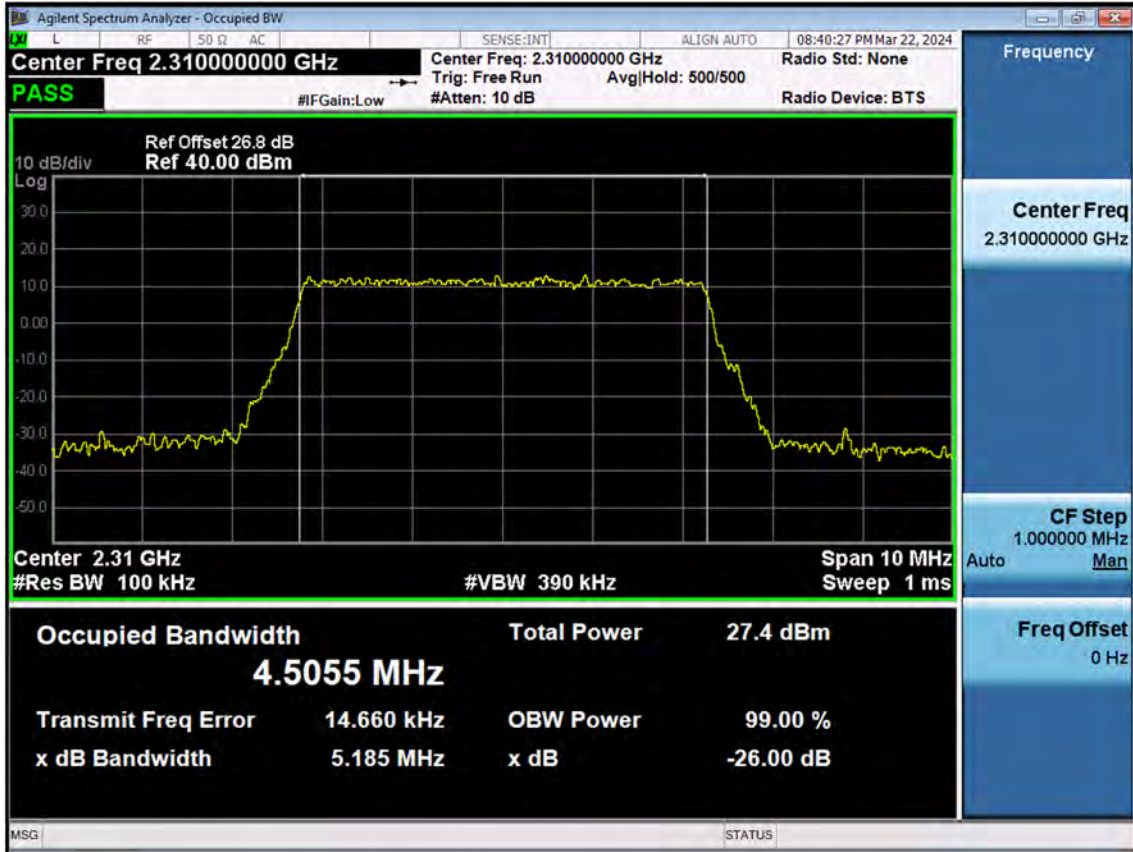

LTE B30_5 M_OBW_Mid_256QAM_FullRB