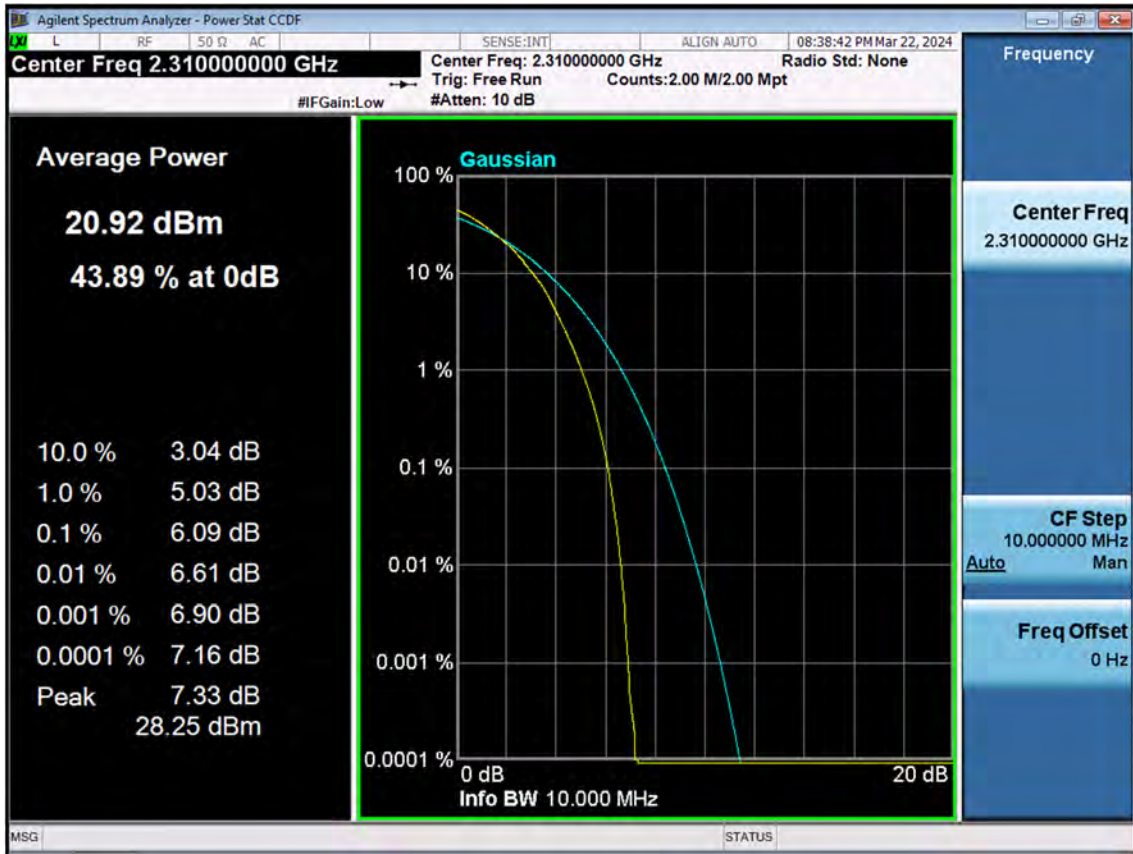

LTE B30_10 M_PAR_Mid_64QAM_FullRB