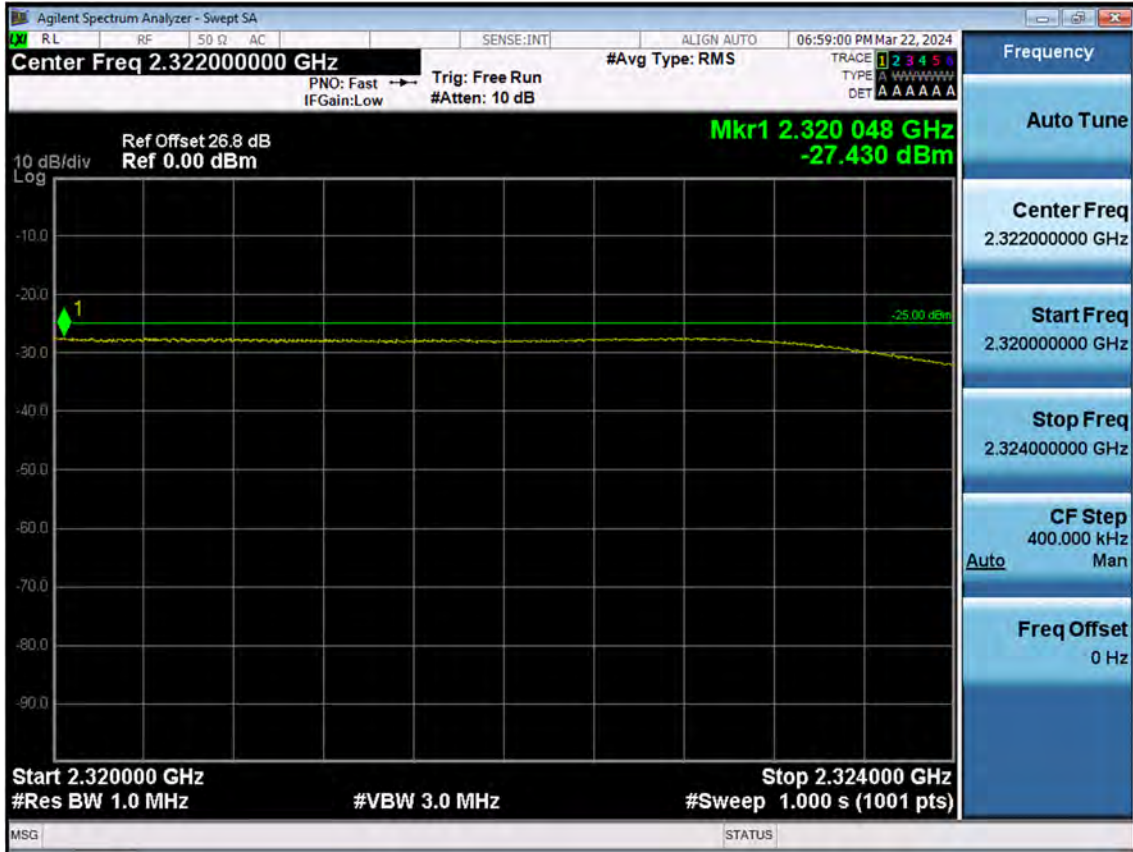

LTE B30_10 M_Band Edge(2288 MHz-2292 MHz)_Low_QPSK_FullRB

LTE B30_10 M_Band Edge(2292 MHz-2296 MHz)_Low_QPSK_FullRB

LTE B30_10 M_Band Edge(2296 MHz-2300 MHz)_Low_QPSK_FullRB

LTE B30_10 M_Band Edge(2300 MHz-2304 MHz)_Low_QPSK_FullRB

LTE B30_10 M_Band Edge(2304 MHz-2305 MHz)_Low_QPSK_FullRB

LTE B30_10 M_Band Edge(2315 MHz-2316 MHz)_Low_QPSK_FullRB

LTE B30_10 M_Band Edge(2316 MHz-2320 MHz)_Low_QPSK_FullRB

LTE B30_10 M_Band Edge(2320 MHz-2324 MHz)_Low_QPSK_FullRB

LTE B30_10 M_Band Edge(2324 MHz-2328 MHz)_Low_QPSK_FullRB

LTE B30_10 M_Band Edge(2328 MHz-2337 MHz)_Low_QPSK_FullRB

LTE B30_10 M_Band Edge(2337 MHz-2341 MHz)_Low_QPSK_FullRB

LTE B30_10 M_Band Edge(2341 MHz-2345 MHz)_Low_QPSK_FullRB