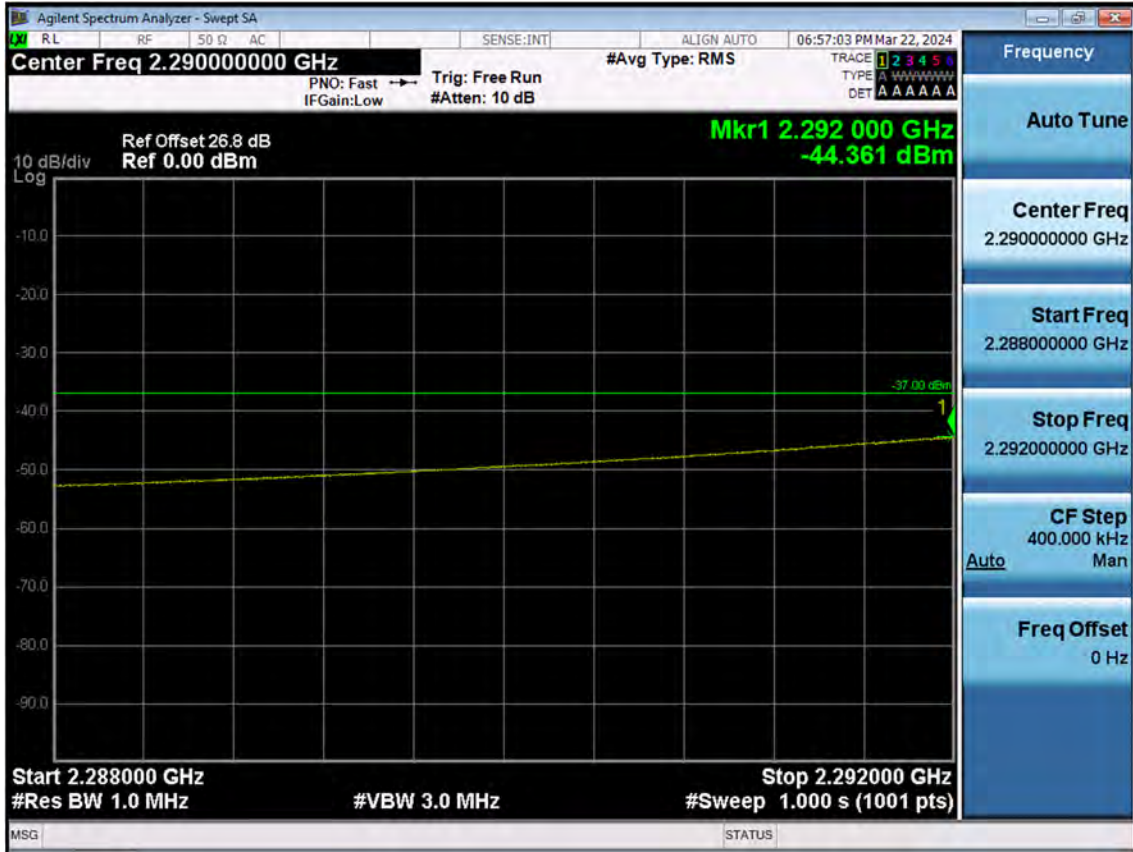

LTE B30_5 M_Band Edge(2320 MHz-2324 MHz)_High_QPSK_FullRB

LTE B30_5 M_Band Edge(2324 MHz-2328 MHz)_High_QPSK_FullRB

LTE B30_5 M_Band Edge(2328 MHz-2337 MHz)_High_QPSK_FullRB

LTE B30_5 M_Band Edge(2337 MHz-2341 MHz)_High_QPSK_FullRB

LTE B30_5 M_Band Edge(2341 MHz-2345 MHz)_High_QPSK_FullRB

LTE B30_5 M_Band Edge(2345 MHz-2365 MHz)_High_QPSK_FullRB

LTE B30_5 M_Band Edge(2365 MHz-2400 MHz)_High_QPSK_FullRB

LTE B30_10 M_Band Edge(2280 MHz-2288 MHz)_Low_QPSK_FullRB

LTE B30_10 M_Band Edge(2288 MHz-2292 MHz)_Low_QPSK_FullRB

LTE B30_10 M_Band Edge(2292 MHz-2296 MHz)_Low_QPSK_FullRB

LTE B30_10 M_Band Edge(2296 MHz-2300 MHz)_Low_QPSK_FullRB

LTE B30_10 M_Band Edge(2300 MHz-2304 MHz)_Low_QPSK_FullRB