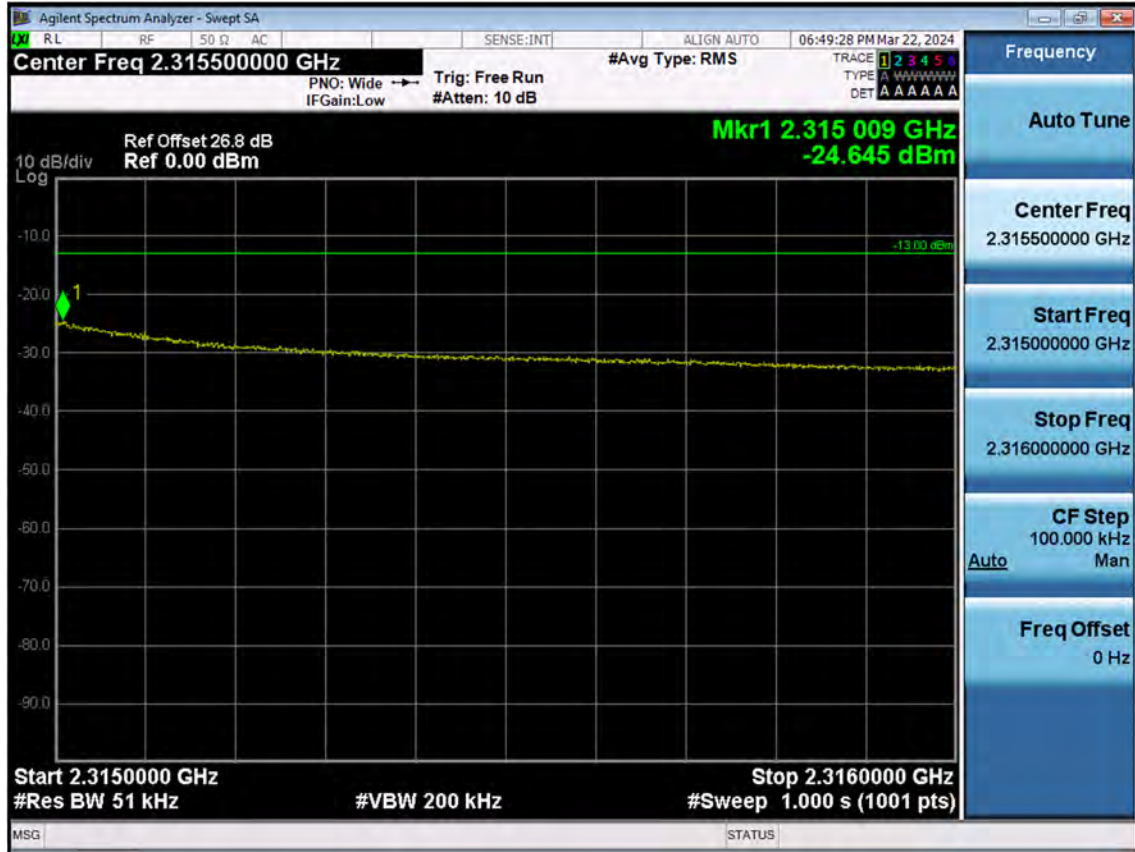

LTE B30_5 M_Band Edge(2345 MHz-2365 MHz)_Mid_QPSK_FullRB

LTE B30_5 M_Band Edge(2280 MHz-2288 MHz)_High_QPSK_FullRB

LTE B30_5 M_Band Edge(2288 MHz-2292 MHz)_High_QPSK_FullRB

LTE B30_5 M_Band Edge(2292 MHz-2296 MHz)_High_QPSK_FullRB

LTE B30_5 M_Band Edge(2296 MHz-2300 MHz)_High_QPSK_FullRB

LTE B30_5 M_Band Edge(2300 MHz-2305 MHz)_High_QPSK_FullRB

LTE B30_5 M_Band Edge(2315 MHz-2316 MHz)_High_QPSK_FullRB

LTE B30_5 M_Band Edge(2316 MHz-2320 MHz)_High_QPSK_FullRB