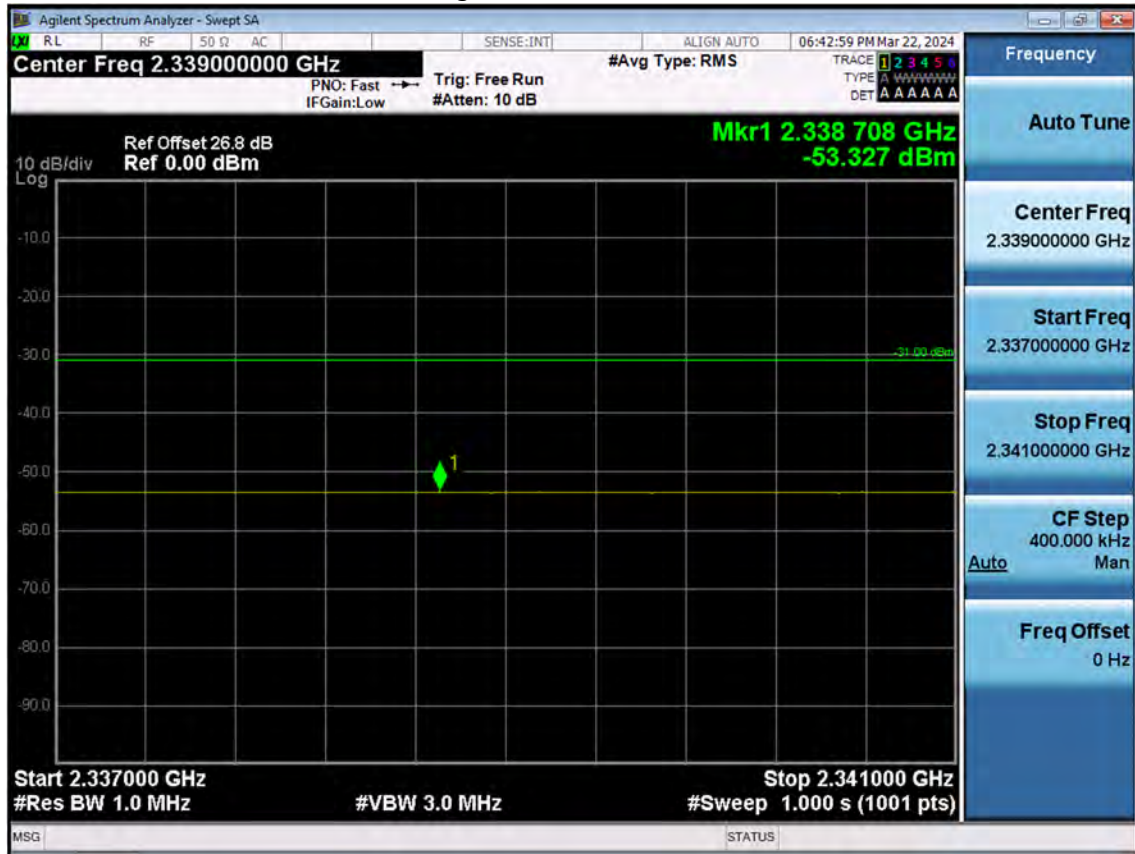

LTE B30_5 M_Band Edge(2365 MHz-2400 MHz)_Low_QPSK_FullRB

LTE B30_5 M_Band Edge(2280 MHz-2288 MHz)_Mid_QPSK_FullRB

LTE B30_5 M_Band Edge(2288 MHz-2292 MHz)_Mid_QPSK_FullRB

LTE B30_5 M_Band Edge(2292 MHz-2296 MHz)_Mid_QPSK_FullRB

LTE B30_5 M_Band Edge(2296 MHz-2300 MHz)_Mid_QPSK_FullRB

LTE B30_5 M_Band Edge(2300 MHz-2305 MHz)_Mid_QPSK_FullRB

LTE B30_5 M_Band Edge(2315 MHz-2320 MHz)_Mid_QPSK_FullRB

LTE B30_5 M_Band Edge(2320 MHz-2324 MHz)_Mid_QPSK_FullRB

LTE B30_5 M_Band Edge(2324 MHz-2328 MHz)_Mid_QPSK_FullRB

LTE B30_5 M_Band Edge(2328 MHz-2337 MHz)_Mid_QPSK_FullRB

LTE B30_5 M_Band Edge(2337 MHz-2341 MHz)_Mid_QPSK_FullRB

LTE B30_5 M_Band Edge(2341 MHz-2345 MHz)_Mid_QPSK_FullRB