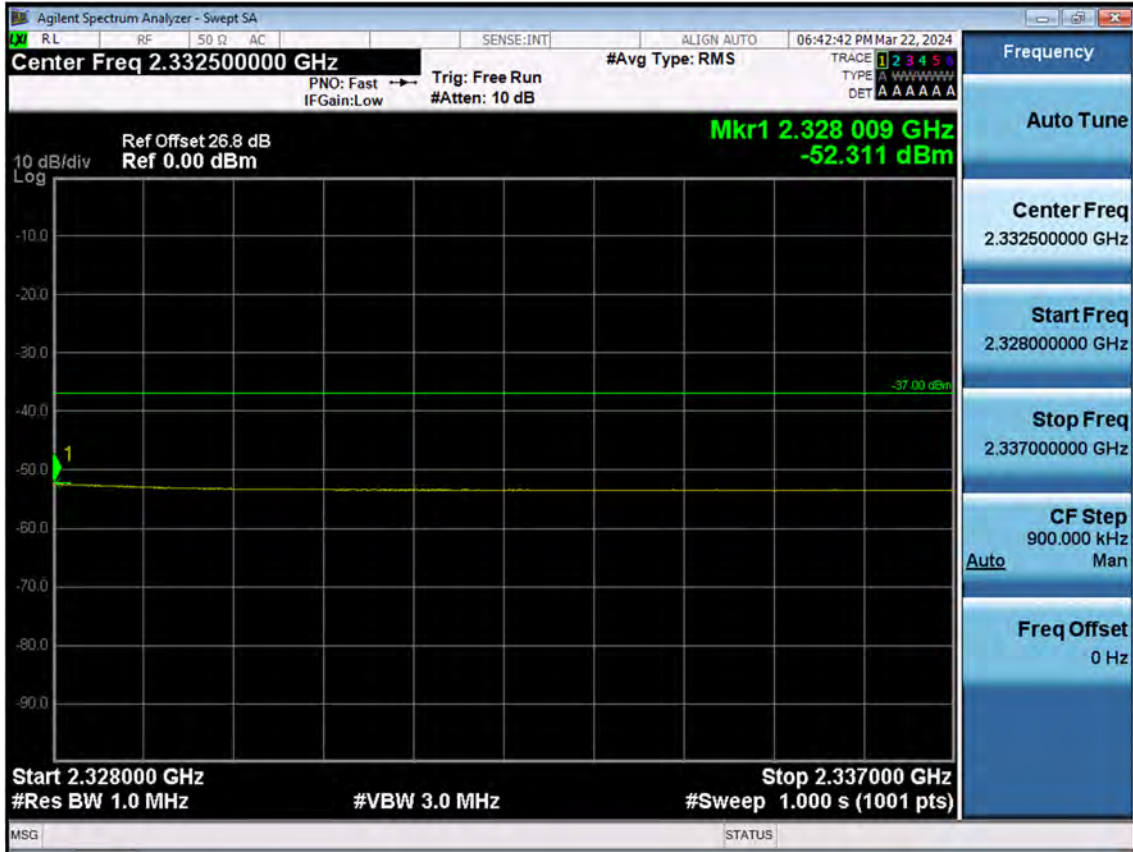

LTE B30_5 M_Band Edge(2365 MHz-2400 MHz)_Low_QPSK_FullRB

LTE B30_5 M_Band Edge(2280 MHz-2288 MHz)_Mid_QPSK_FullRB

LTE B30_5 M_Band Edge(2288 MHz-2292 MHz)_Mid_QPSK_FullRB

LTE B30_5 M_Band Edge(2292 MHz-2296 MHz)_Mid_QPSK_FullRB

LTE B30_5 M_Band Edge(2296 MHz-2300 MHz)_Mid_QPSK_FullRB

LTE B30_5 M_Band Edge(2300 MHz-2305 MHz)_Mid_QPSK_FullRB

LTE B30_5 M_Band Edge(2315 MHz-2320 MHz)_Mid_QPSK_FullRB

LTE B30_5 M_Band Edge(2320 MHz-2324 MHz)_Mid_QPSK_FullRB

LTE B30_5 M_Band Edge(2324 MHz-2328 MHz)_Mid_QPSK_FullRB

LTE B30_5 M_Band Edge(2328 MHz-2337 MHz)_Mid_QPSK_FullRB

LTE B30_5 M_Band Edge(2337 MHz-2341 MHz)_Mid_QPSK_FullRB

LTE B30_5 M_Band Edge(2341 MHz-2345 MHz)_Mid_QPSK_FullRB