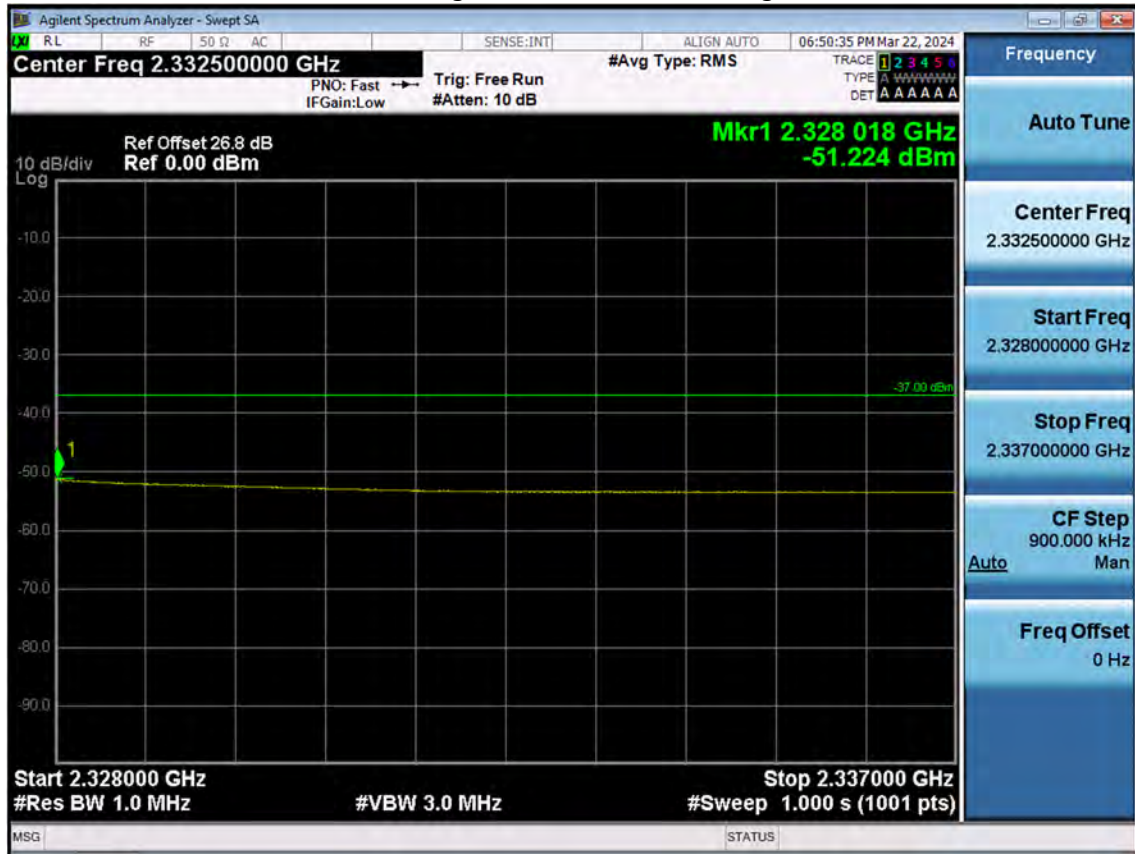

LTE B30_5 M_Band Edge(2345 MHz-2365 MHz)_Mid_QPSK_FullRB

LTE B30_5 M_Band Edge(2280 MHz-2288 MHz)_High_QPSK_FullRB

LTE B30_5 M_Band Edge(2288 MHz-2292 MHz)_High_QPSK_FullRB

LTE B30_5 M_Band Edge(2292 MHz-2296 MHz)_High_QPSK_FullRB

LTE B30_5 M_Band Edge(2296 MHz-2300 MHz)_High_QPSK_FullRB

LTE B30_5 M_Band Edge(2300 MHz-2305 MHz)_High_QPSK_FullRB

LTE B30_5 M_Band Edge(2315 MHz-2316 MHz)_High_QPSK_FullRB

LTE B30_5 M_Band Edge(2316 MHz-2320 MHz)_High_QPSK_FullRB

LTE B30_5 M_Band Edge(2320 MHz-2324 MHz)_High_QPSK_FullRB

LTE B30_5 M_Band Edge(2324 MHz-2328 MHz)_High_QPSK_FullRB

LTE B30_5 M_Band Edge(2328 MHz-2337 MHz)_High_QPSK_FullRB

LTE B30_5 M_Band Edge(2337 MHz-2341 MHz)_High_QPSK_FullRB