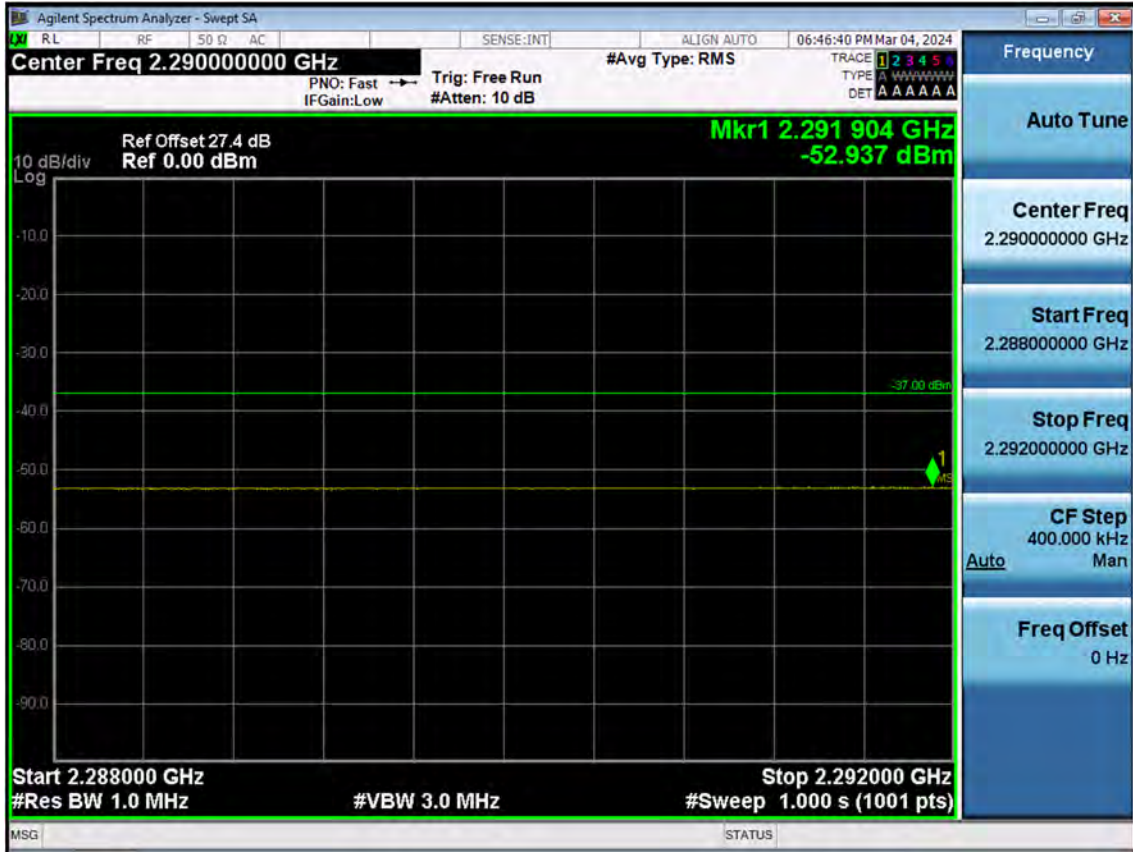

LTE B30_5 M_Band Edge(2320 MHz-2324 MHz)_High_QPSK_1RB

LTE B30_5 M_Band Edge(2324 MHz-2328 MHz)_High_QPSK_1RB

LTE B30_5 M_Band Edge(2328 MHz-2337 MHz)_High_QPSK_1RB

LTE B30_5 M_Band Edge(2337 MHz-2341 MHz)_High_QPSK_1RB

LTE B30_5 M_Band Edge(2341 MHz-2345 MHz)_High_QPSK_1RB

LTE B30_5 M_Band Edge(2345 MHz-2365 MHz)_High_QPSK_1RB

LTE B30_5 M_Band Edge(2365 MHz-2400 MHz)_High_QPSK_1RB

LTE B30_10 M_Band Edge(2288 MHz-2292 MHz)_Low_QPSK_1RB

LTE B30_10 M_Band Edge(2292 MHz-2296 MHz)_Low_QPSK_1RB

LTE B30_10 M_Band Edge(2296 MHz-2300 MHz)_Low_QPSK_1RB

LTE B30_10 M_Band Edge(2300 MHz-2304 MHz)_Low_QPSK_1RB

LTE B30_10 M_Band Edge(2304 MHz-2305 MHz)_Low_QPSK_1RB