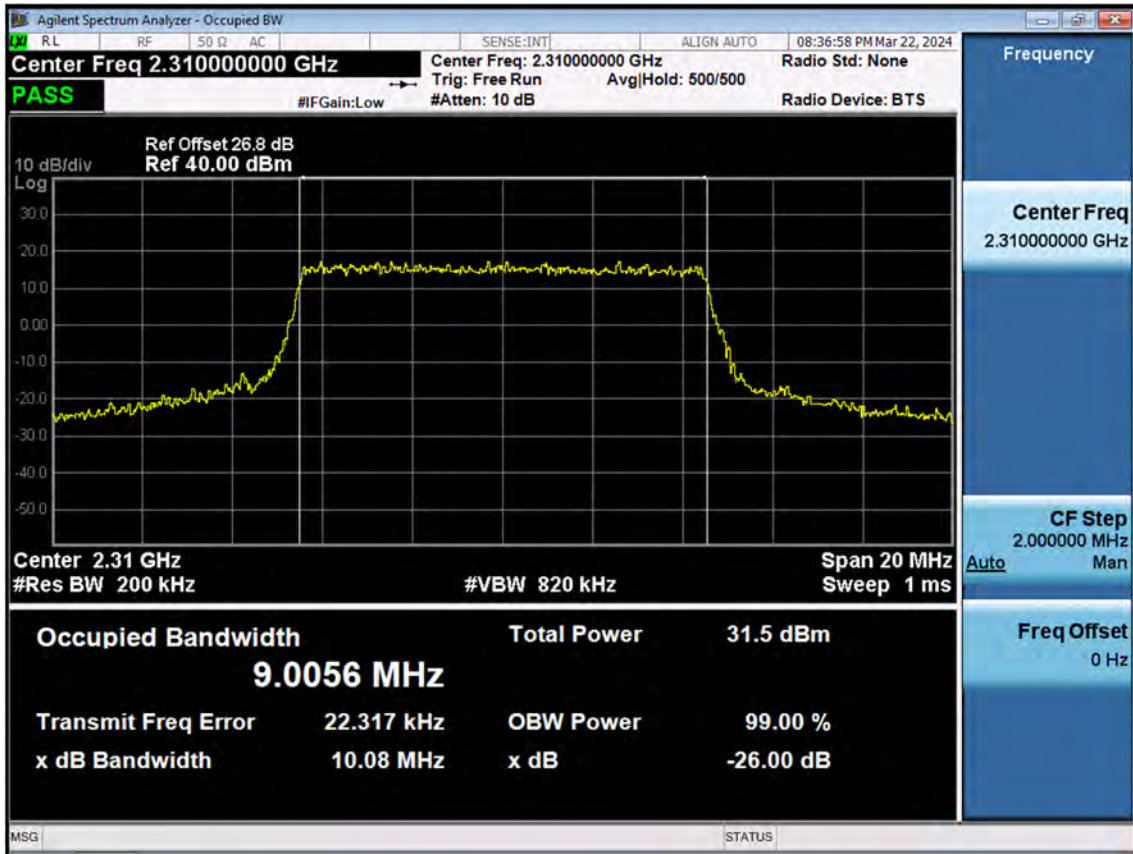

LTE B30_10 M_OBW_Low_QPSK_FullRB