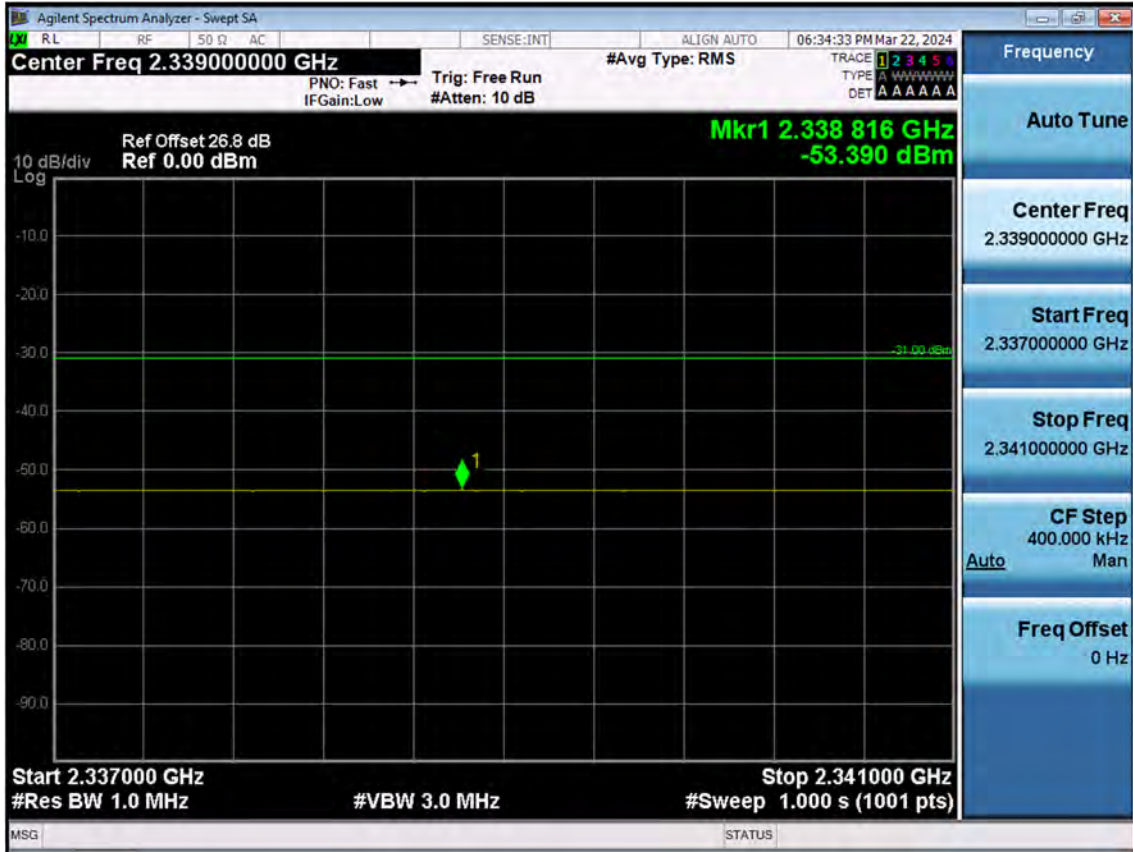

LTE B30_5 M_Band Edge(2288 MHz-2292 MHz)_Low_QPSK_FullRB

LTE B30_5 M_Band Edge(2292 MHz-2296 MHz)_Low_QPSK_FullRB

LTE B30_5 M_Band Edge(2296 MHz-2300 MHz)_Low_QPSK_FullRB

LTE B30_5 M_Band Edge(2300 MHz-2304 MHz)_Low_QPSK_FullRB

LTE B30_5 M_Band Edge(2304 MHz-2305 MHz)_Low_QPSK_FullRB

LTE B30_5 M_Band Edge(2315 MHz-2320 MHz)_Low_QPSK_FullRB

LTE B30_5 M_Band Edge(2320 MHz-2324 MHz)_Low_QPSK_FullRB

LTE B30_5 M_Band Edge(2324 MHz-2328 MHz)_Low_QPSK_FullRB

LTE B30_5 M_Band Edge(2328 MHz-2337 MHz)_Low_QPSK_FullRB

LTE B30_5 M_Band Edge(2337 MHz-2341 MHz)_Low_QPSK_FullRB

LTE B30_5 M_Band Edge(2341 MHz-2345 MHz)_Low_QPSK_FullRB

LTE B30_5 M_Band Edge(2345 MHz-2365 MHz)_Low_QPSK_FullRB