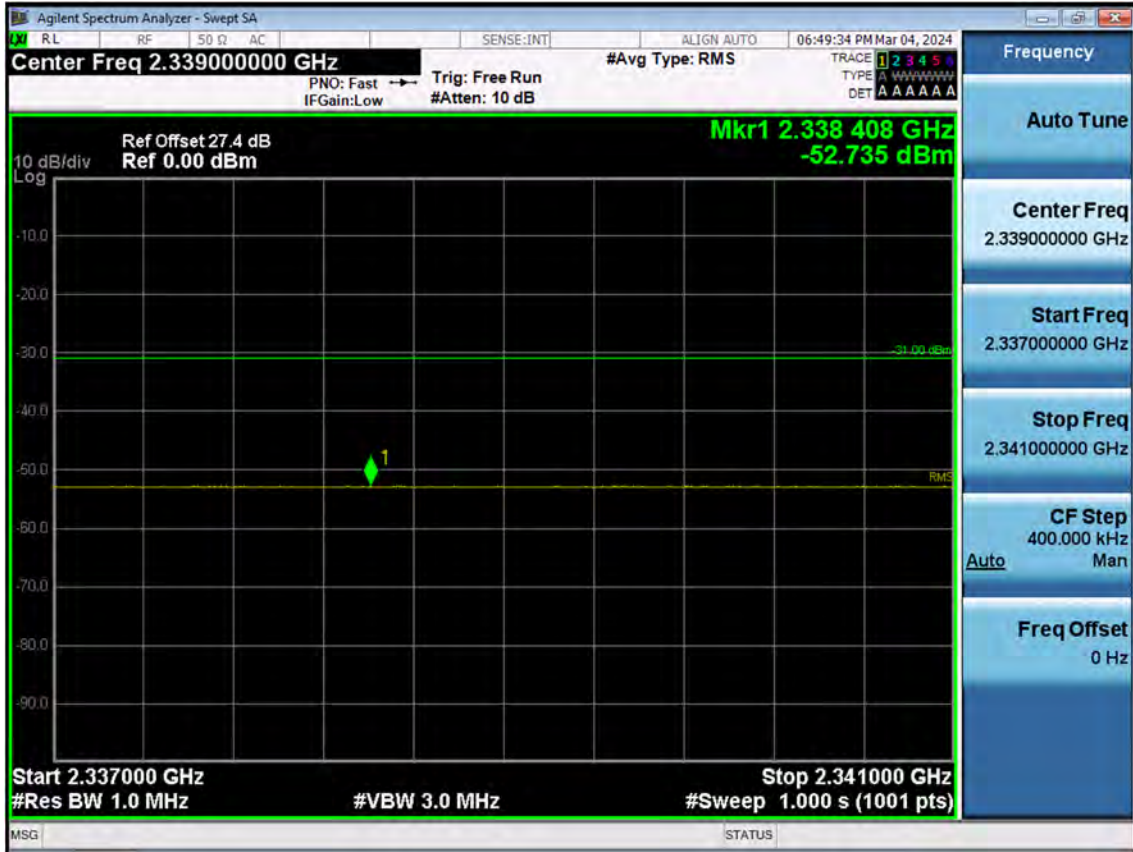

LTE B30_10 M_Band Edge(2292 MHz-2296 MHz)_Low_QPSK_1RB

LTE B30_10 M_Band Edge(2296 MHz-2300 MHz)_Low_QPSK_1RB

LTE B30_10 M_Band Edge(2300 MHz-2304 MHz)_Low_QPSK_1RB

LTE B30_10 M_Band Edge(2304 MHz-2305 MHz)_Low_QPSK_1RB

LTE B30_10 M_Band Edge(2315 MHz-2316 MHz)_Low_QPSK_1RB

LTE B30_10 M_Band Edge(2316 MHz-2320 MHz)_Low_QPSK_1RB

LTE B30_10 M_Band Edge(2320 MHz-2324 MHz)_Low_QPSK_1RB

LTE B30_10 M_Band Edge(2324 MHz-2328 MHz)_Low_QPSK_1RB

LTE B30_10 M_Band Edge(2328 MHz-2337 MHz)_Low_QPSK_1RB

LTE B30_10 M_Band Edge(2337 MHz-2341 MHz)_Low_QPSK_1RB

LTE B30_10 M_Band Edge(2341 MHz-2345 MHz)_Low_QPSK_1RB

LTE B30_10 M_Band Edge(2345 MHz-2365 MHz)_Low_QPSK_1RB