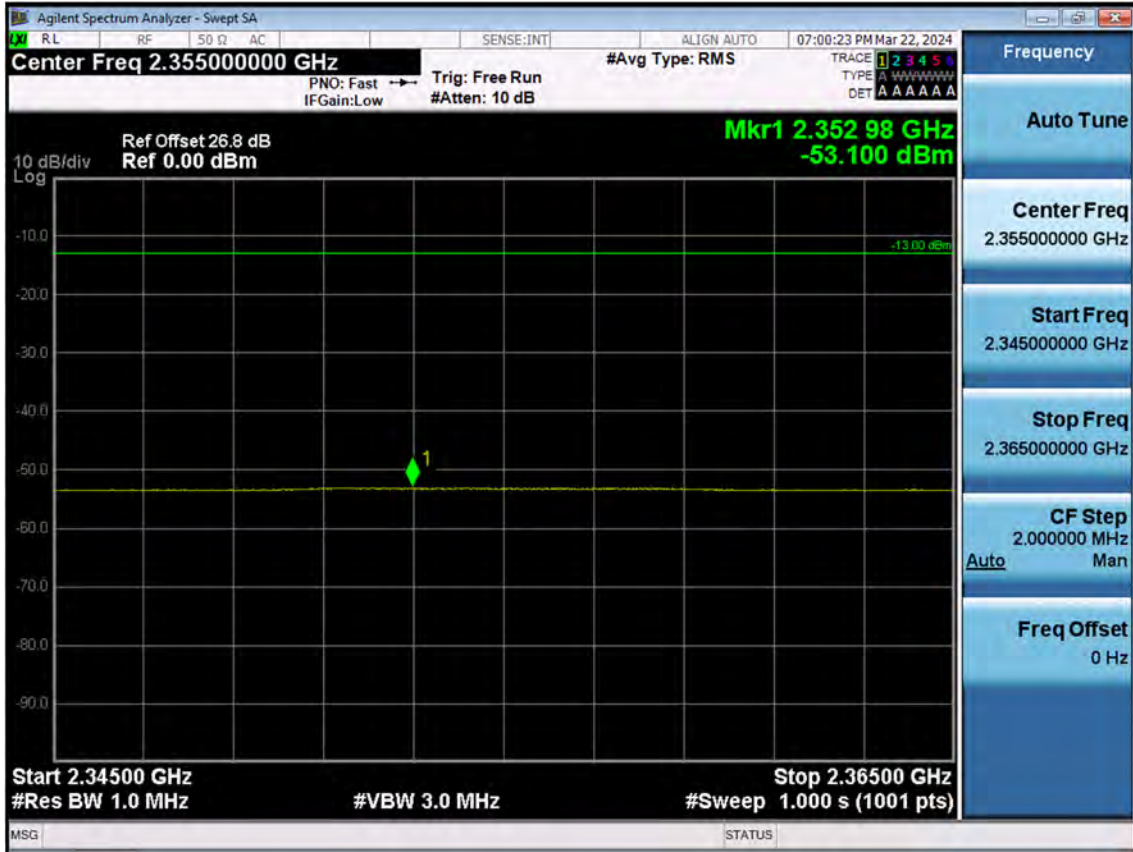

LTE B30_10 M_Band Edge(2304 MHz-2305 MHz)_Low_QPSK_FullRB

LTE B30_10 M_Band Edge(2315 MHz-2316 MHz)_Low_QPSK_FullRB

LTE B30_10 M_Band Edge(2316 MHz-2320 MHz)_Low_QPSK_FullRB

LTE B30_10 M_Band Edge(2320 MHz-2324 MHz)_Low_QPSK_FullRB

LTE B30_10 M_Band Edge(2324 MHz-2328 MHz)_Low_QPSK_FullRB

LTE B30_10 M_Band Edge(2328 MHz-2337 MHz)_Low_QPSK_FullRB

LTE B30_10 M_Band Edge(2337 MHz-2341 MHz)_Low_QPSK_FullRB

LTE B30_10 M_Band Edge(2341 MHz-2345 MHz)_Low_QPSK_FullRB

LTE B30_10 M_Band Edge(2345 MHz-2365 MHz)_Low_QPSK_FullRB

LTE B30_10 M_Band Edge(2365 MHz-2400 MHz)_Low_QPSK_FullRB

LTE B30_5 M_Band Edge(2280 MHz-2288 MHz)_Low_QPSK_1RB

LTE B30_5 M_Band Edge(2288 MHz-2292 MHz)_Low_QPSK_1RB