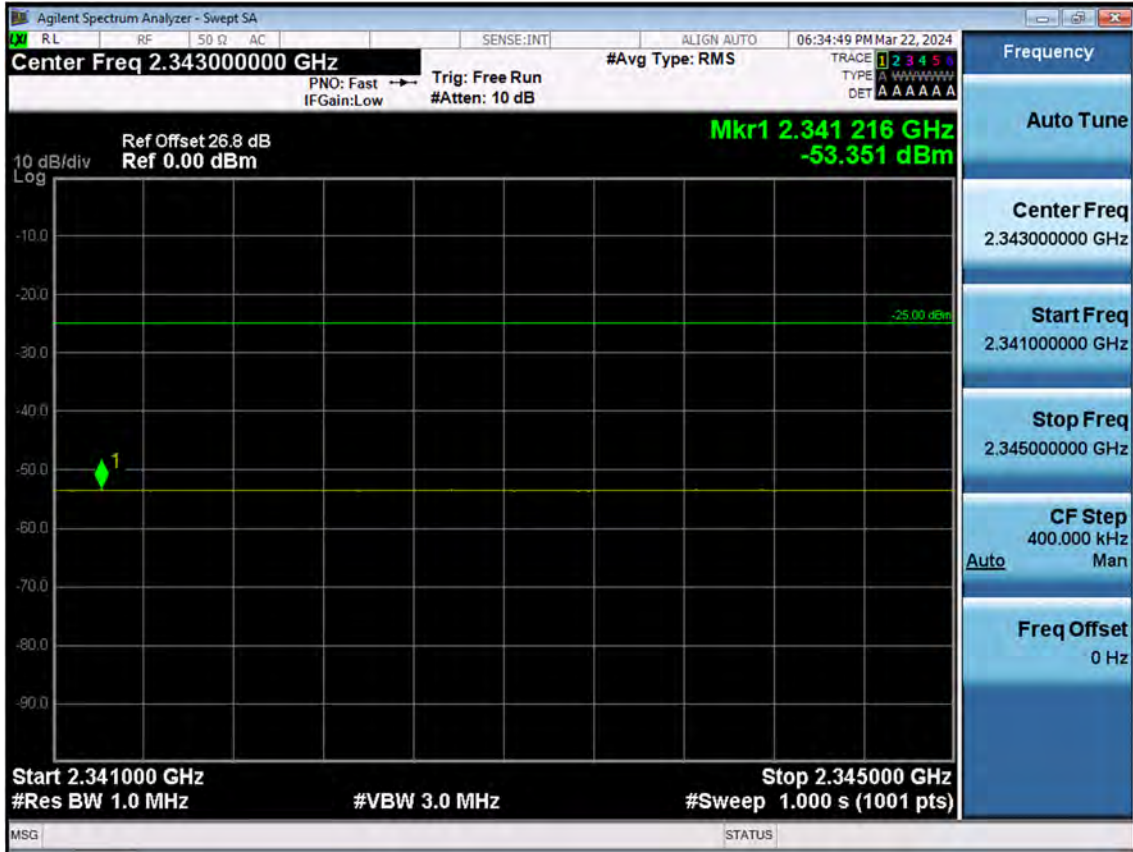

LTE B30_5 M_Band Edge(2288 MHz-2292 MHz)_Low_QPSK_FullRB

LTE B30_5 M_Band Edge(2292 MHz-2296 MHz)_Low_QPSK_FullRB

LTE B30_5 M_Band Edge(2296 MHz-2300 MHz)_Low_QPSK_FullRB

LTE B30_5 M_Band Edge(2300 MHz-2304 MHz)_Low_QPSK_FullRB

LTE B30_5 M_Band Edge(2304 MHz-2305 MHz)_Low_QPSK_FullRB

LTE B30_5 M_Band Edge(2315 MHz-2320 MHz)_Low_QPSK_FullRB

LTE B30_5 M_Band Edge(2320 MHz-2324 MHz)_Low_QPSK_FullRB

LTE B30_5 M_Band Edge(2324 MHz-2328 MHz)_Low_QPSK_FullRB

LTE B30_5 M_Band Edge(2328 MHz-2337 MHz)_Low_QPSK_FullRB

LTE B30_5 M_Band Edge(2337 MHz-2341 MHz)_Low_QPSK_FullRB

LTE B30_5 M_Band Edge(2341 MHz-2345 MHz)_Low_QPSK_FullRB

LTE B30_5 M_Band Edge(2345 MHz-2365 MHz)_Low_QPSK_FullRB