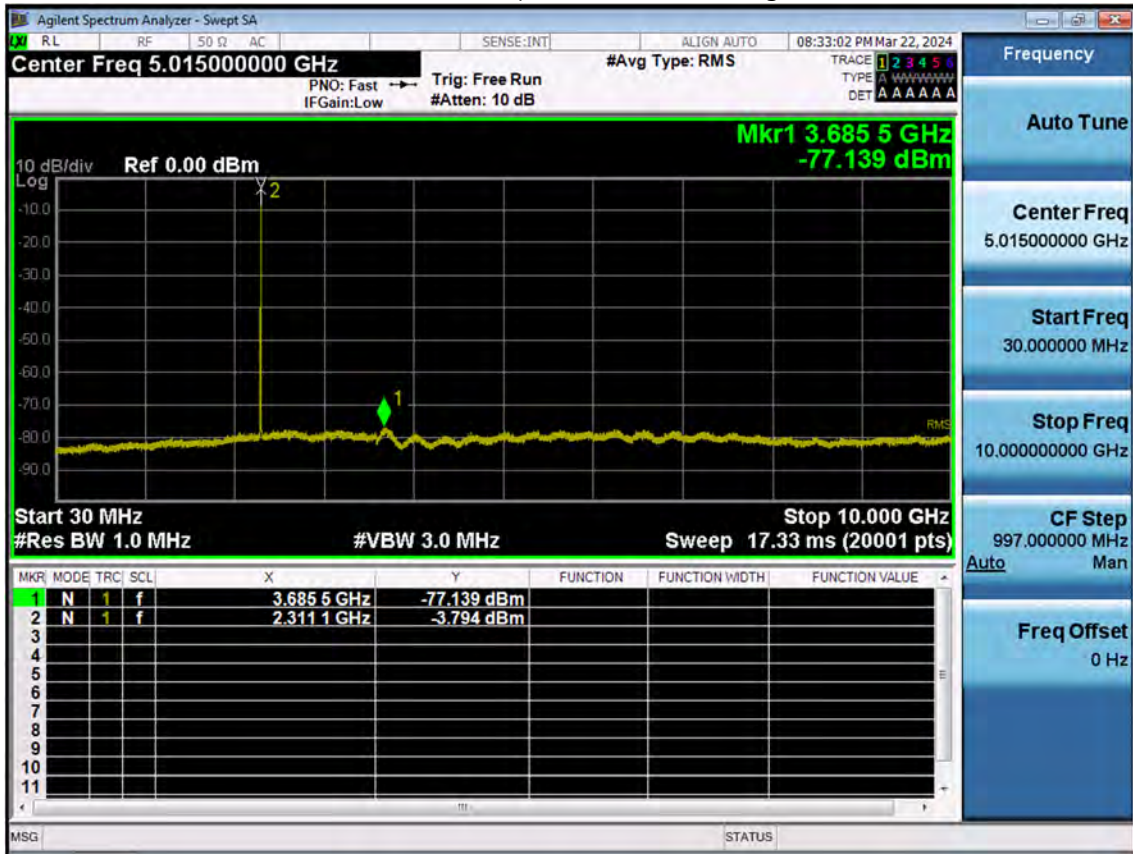

LTE B30_5 M_OBW_Mid_256QAM_FullRB

LTE B30_10 M_OBW_Low_QPSK_FullRB

LTE B30_10 M_OBW_Low_16QAM_FullRB

LTE B30_10 M_OBW_Low_64QAM_FullRB

LTE B30_10 M_OBW_Mid_256QAM_FullRB

LTE B30_5 M_Conducted Spurious(30 M-10 G)_Low_QPSK_1RB

LTE B30_5 M_Conducted Spurious(30 M-10 G)_Mid_QPSK_1RB

LTE B30_5 M_Conducted Spurious(30 M-10 G)_High_QPSK_1RB

LTE B30_10 M_Conducted Spurious(30 M-10 G)_Low_QPSK_1RB

LTE B30_5 M_Conducted Spurious(10 G-26.5 G)_Low_QPSK_1RB

LTE B30_5 M_Conducted Spurious(10 G-26.5 G)_Mid_QPSK_1RB

LTE B30_5 M_Conducted Spurious(10 G-26.5 G)_High_QPSK_1RB

LTE B30_10 M_Conducted Spurious(10 G-26.5 G)_Low_QPSK_1RB

LTE B30_5 M_Band Edge(2280 MHz-2288 MHz)_Low_QPSK_FullRB