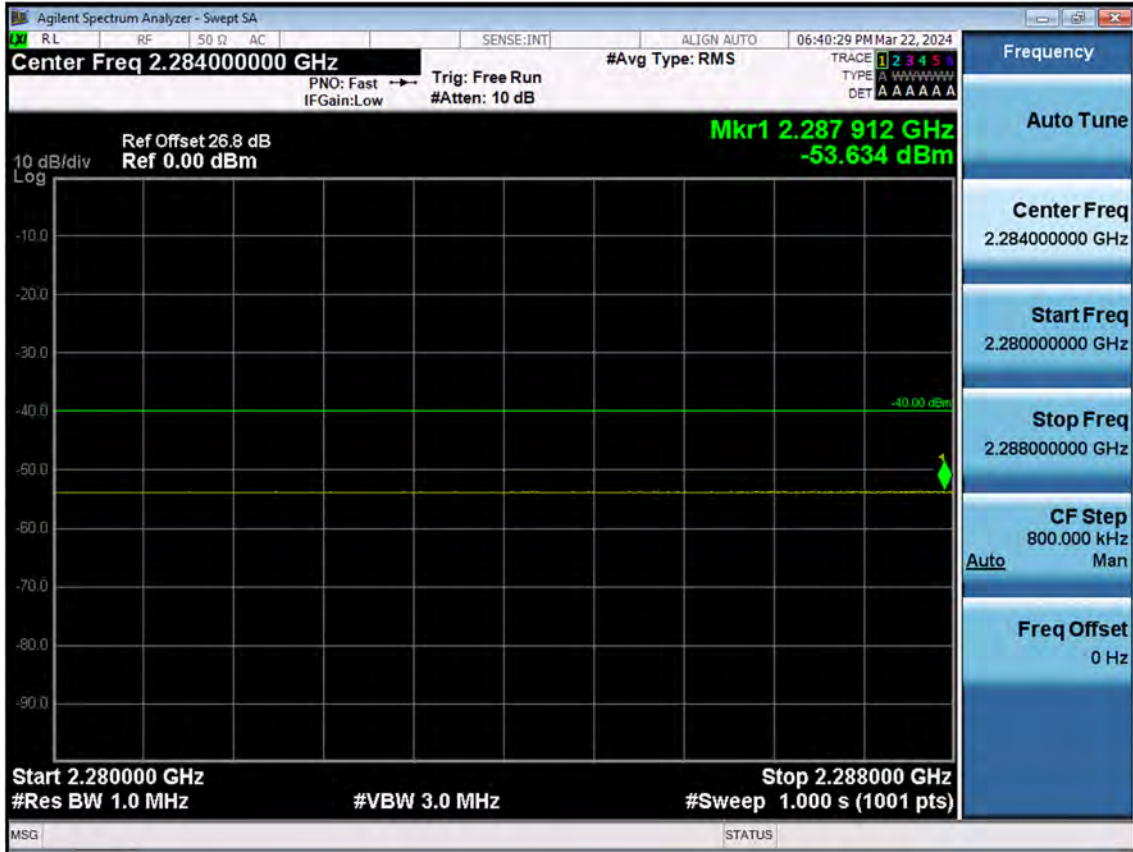

LTE B30_5 M_Band Edge(2304 MHz-2305 MHz)_Low_QPSK_FullRB

LTE B30_5 M_Band Edge(2315 MHz-2320 MHz)_Low_QPSK_FullRB

LTE B30_5 M_Band Edge(2320 MHz-2324 MHz)_Low_QPSK_FullRB

LTE B30_5 M_Band Edge(2324 MHz-2328 MHz)_Low_QPSK_FullRB

LTE B30_5 M_Band Edge(2328 MHz-2337 MHz)_Low_QPSK_FullRB

LTE B30_5 M_Band Edge(2337 MHz-2341 MHz)_Low_QPSK_FullRB

LTE B30_5 M_Band Edge(2341 MHz-2345 MHz)_Low_QPSK_FullRB

LTE B30_5 M_Band Edge(2345 MHz-2365 MHz)_Low_QPSK_FullRB

LTE B30_5 M_Band Edge(2365 MHz-2400 MHz)_Low_QPSK_FullRB

LTE B30_5 M_Band Edge(2280 MHz-2288 MHz)_Mid_QPSK_FullRB

LTE B30_5 M_Band Edge(2288 MHz-2292 MHz)_Mid_QPSK_FullRB

LTE B30_5 M_Band Edge(2292 MHz-2296 MHz)_Mid_QPSK_FullRB