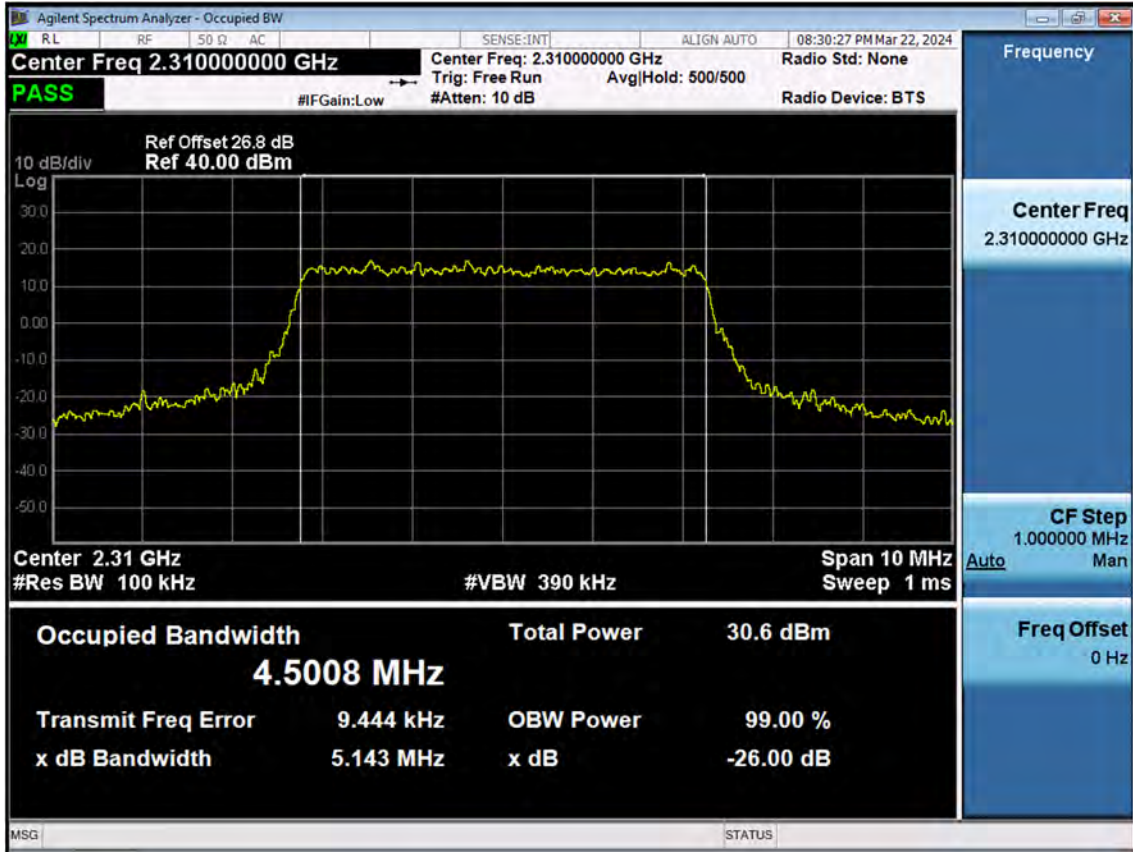

LTE B30_10 M_PAR_Mid_QPSK_FullRB

LTE B30_10 M_PAR_Mid_16QAM_FullRB

LTE B30_10 M_PAR_Mid_64QAM_FullRB

LTE B30_10 M_PAR_Mid_256QAM_FullRB

LTE B30_5 M_OBW_Mid_QPSK_FullRB

LTE B30_5 M_OBW_Mid_16QAM_FullRB

LTE B30_5 M_OBW_Mid_64QAM_FullRB