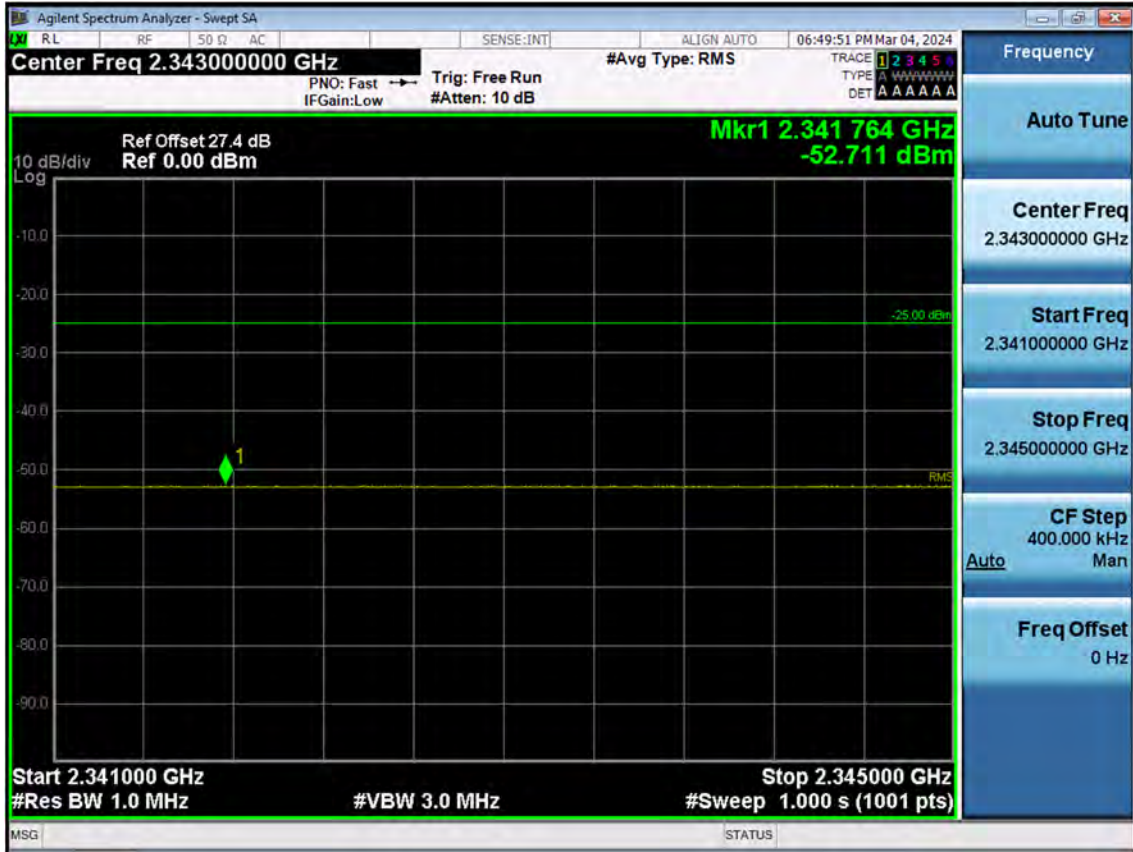

LTE B30_10 M_Band Edge(2292 MHz-2296 MHz)_Low_QPSK_1RB

LTE B30_10 M_Band Edge(2296 MHz-2300 MHz)_Low_QPSK_1RB

LTE B30_10 M_Band Edge(2300 MHz-2304 MHz)_Low_QPSK_1RB

LTE B30_10 M_Band Edge(2304 MHz-2305 MHz)_Low_QPSK_1RB

LTE B30_10 M_Band Edge(2315 MHz-2316 MHz)_Low_QPSK_1RB

LTE B30_10 M_Band Edge(2316 MHz-2320 MHz)_Low_QPSK_1RB

LTE B30_10 M_Band Edge(2320 MHz-2324 MHz)_Low_QPSK_1RB

LTE B30_10 M_Band Edge(2324 MHz-2328 MHz)_Low_QPSK_1RB

LTE B30_10 M_Band Edge(2328 MHz-2337 MHz)_Low_QPSK_1RB

LTE B30_10 M_Band Edge(2337 MHz-2341 MHz)_Low_QPSK_1RB

LTE B30_10 M_Band Edge(2341 MHz-2345 MHz)_Low_QPSK_1RB

LTE B30_10 M_Band Edge(2345 MHz-2365 MHz)_Low_QPSK_1RB