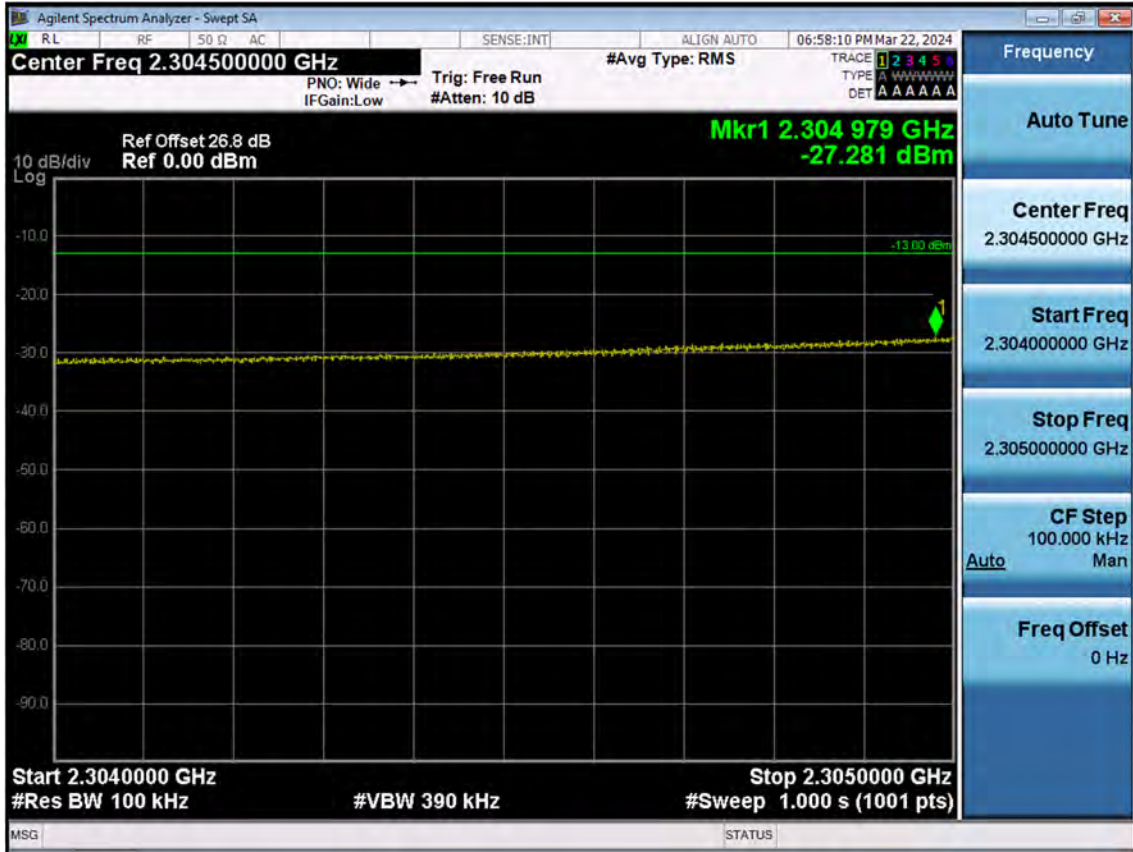

LTE B30_5 M_Band Edge(2341 MHz-2345 MHz)_High_QPSK_FullRB

LTE B30_5 M_Band Edge(2345 MHz-2365 MHz)_High_QPSK_FullRB

LTE B30_5 M_Band Edge(2365 MHz-2400 MHz)_High_QPSK_FullRB

LTE B30_10 M_Band Edge(2280 MHz-2288 MHz)_Low_QPSK_FullRB

LTE B30_10 M_Band Edge(2288 MHz-2292 MHz)_Low_QPSK_FullRB

LTE B30_10 M_Band Edge(2292 MHz-2296 MHz)_Low_QPSK_FullRB

LTE B30_10 M_Band Edge(2296 MHz-2300 MHz)_Low_QPSK_FullRB

LTE B30_10 M_Band Edge(2300 MHz-2304 MHz)_Low_QPSK_FullRB

LTE B30_10 M_Band Edge(2304 MHz-2305 MHz)_Low_QPSK_FullRB

LTE B30_10 M_Band Edge(2315 MHz-2316 MHz)_Low_QPSK_FullRB

LTE B30_10 M_Band Edge(2316 MHz-2320 MHz)_Low_QPSK_FullRB

LTE B30_10 M_Band Edge(2320 MHz-2324 MHz)_Low_QPSK_FullRB