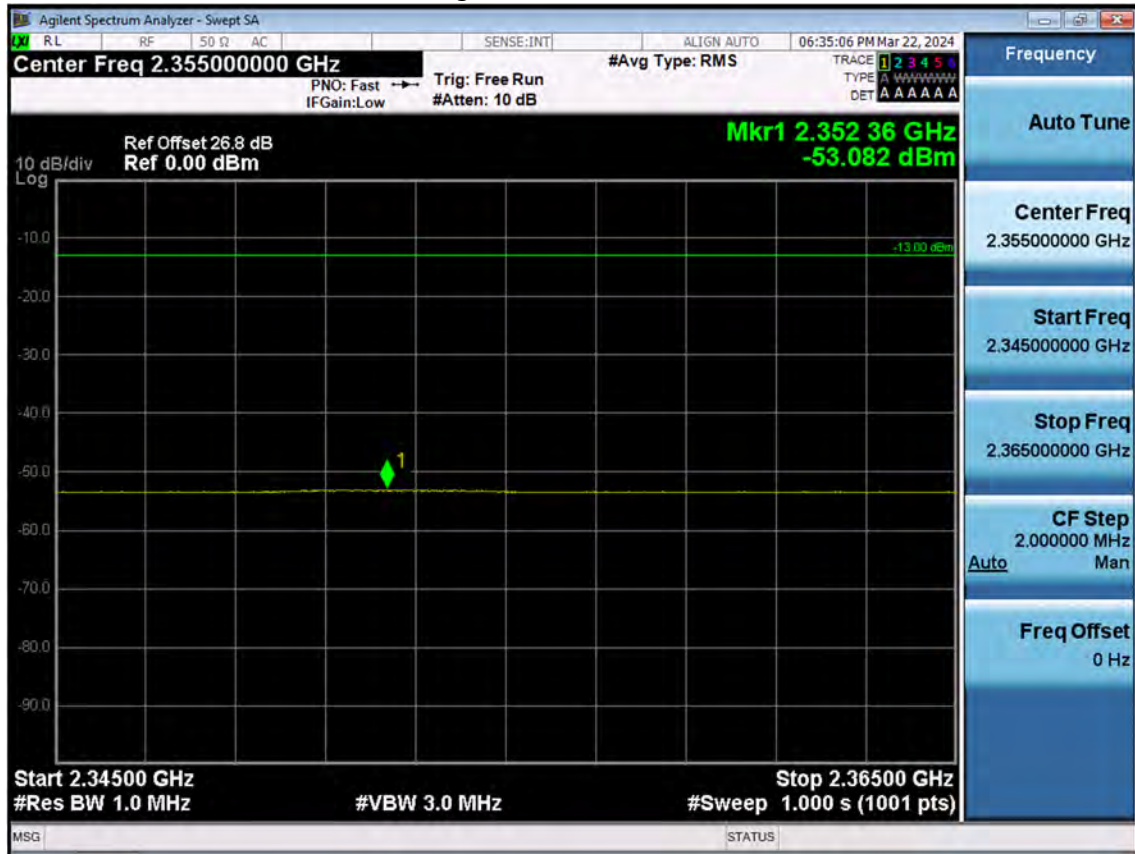

LTE B30_5 M_Band Edge(2304 MHz-2305 MHz)_Low_QPSK_FullRB

LTE B30_5 M_Band Edge(2315 MHz-2320 MHz)_Low_QPSK_FullRB

LTE B30_5 M_Band Edge(2320 MHz-2324 MHz)_Low_QPSK_FullRB

LTE B30_5 M_Band Edge(2324 MHz-2328 MHz)_Low_QPSK_FullRB

LTE B30_5 M_Band Edge(2328 MHz-2337 MHz)_Low_QPSK_FullRB

LTE B30_5 M_Band Edge(2337 MHz-2341 MHz)_Low_QPSK_FullRB

LTE B30_5 M_Band Edge(2341 MHz-2345 MHz)_Low_QPSK_FullRB

LTE B30_5 M_Band Edge(2345 MHz-2365 MHz)_Low_QPSK_FullRB

LTE B30_5 M_Band Edge(2365 MHz-2400 MHz)_Low_QPSK_FullRB

LTE B30_5 M_Band Edge(2280 MHz-2288 MHz)_Mid_QPSK_FullRB

LTE B30_5 M_Band Edge(2288 MHz-2292 MHz)_Mid_QPSK_FullRB

LTE B30_5 M_Band Edge(2292 MHz-2296 MHz)_Mid_QPSK_FullRB