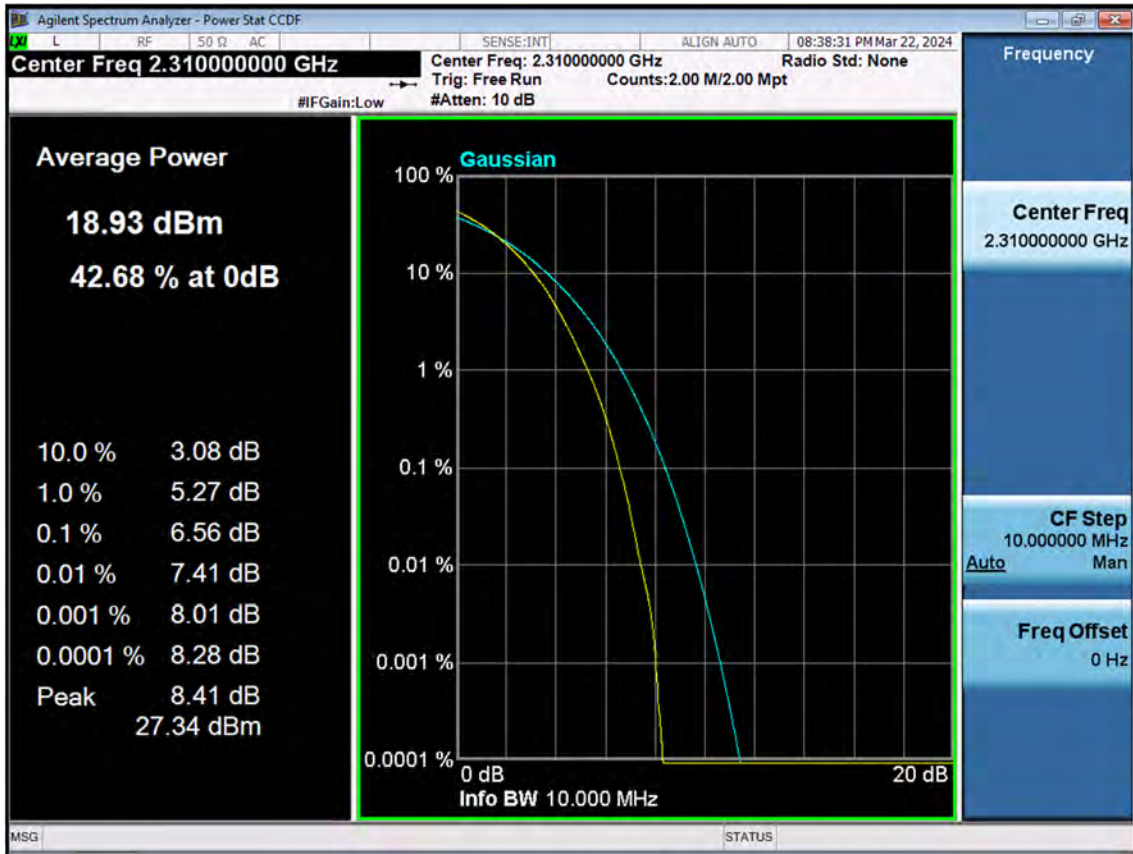

LTE B30_10 M_PAR_Mid_256QAM_FullRB