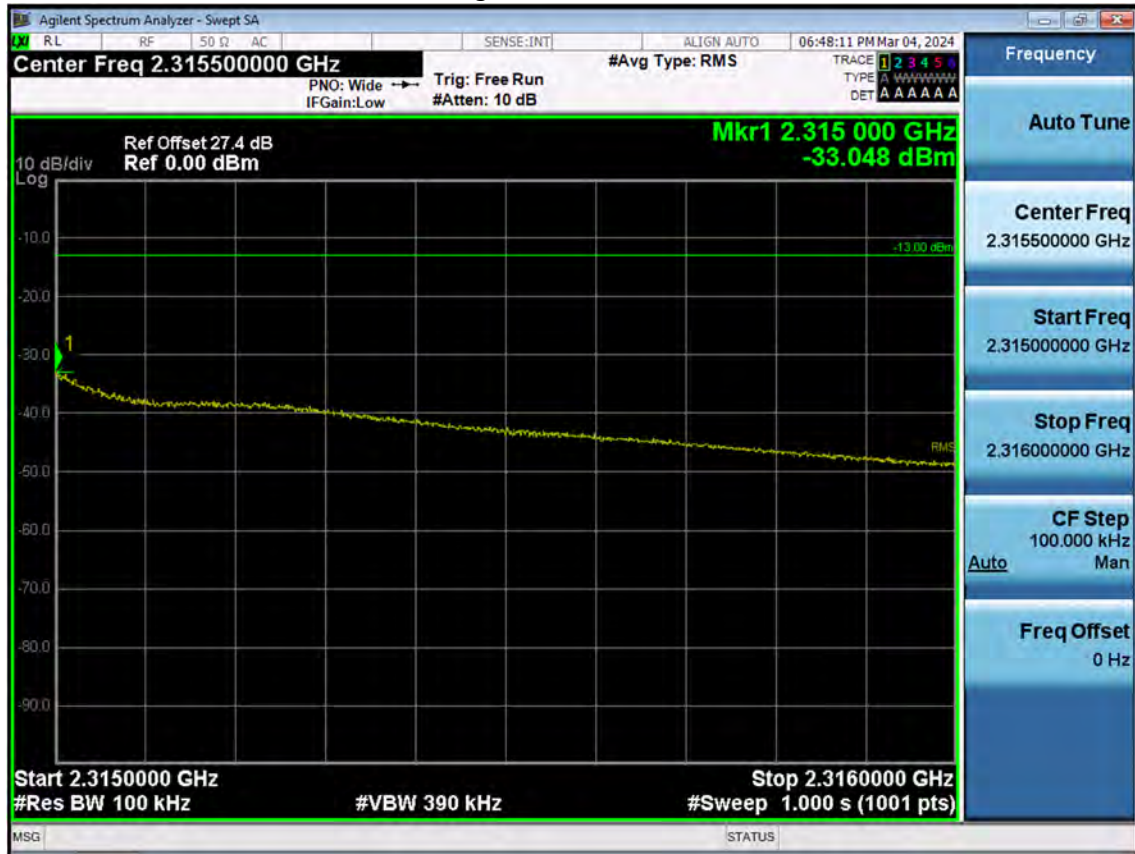

LTE B30_5 M_Band Edge(2341 MHz-2345 MHz)_High_QPSK_1RB

LTE B30_5 M_Band Edge(2345 MHz-2365 MHz)_High_QPSK_1RB

LTE B30_5 M_Band Edge(2365 MHz-2400 MHz)_High_QPSK_1RB

LTE B30_10 M_Band Edge(2288 MHz-2292 MHz)_Low_QPSK_1RB

LTE B30_10 M_Band Edge(2292 MHz-2296 MHz)_Low_QPSK_1RB

LTE B30_10 M_Band Edge(2296 MHz-2300 MHz)_Low_QPSK_1RB

LTE B30_10 M_Band Edge(2300 MHz-2304 MHz)_Low_QPSK_1RB

LTE B30_10 M_Band Edge(2304 MHz-2305 MHz)_Low_QPSK_1RB

LTE B30_10 M_Band Edge(2315 MHz-2316 MHz)_Low_QPSK_1RB

LTE B30_10 M_Band Edge(2316 MHz-2320 MHz)_Low_QPSK_1RB

LTE B30_10 M_Band Edge(2320 MHz-2324 MHz)_Low_QPSK_1RB

LTE B30_10 M_Band Edge(2324 MHz-2328 MHz)_Low_QPSK_1RB

LTE B30_10 M_Band Edge(2328 MHz-2337 MHz)_Low_QPSK_1RB

LTE B30_10 M_Band Edge(2337 MHz-2341 MHz)_Low_QPSK_1RB

LTE B30_10 M_Band Edge(2341 MHz-2345 MHz)_Low_QPSK_1RB

LTE B30_10 M_Band Edge(2345 MHz-2365 MHz)_Low_QPSK_1RB