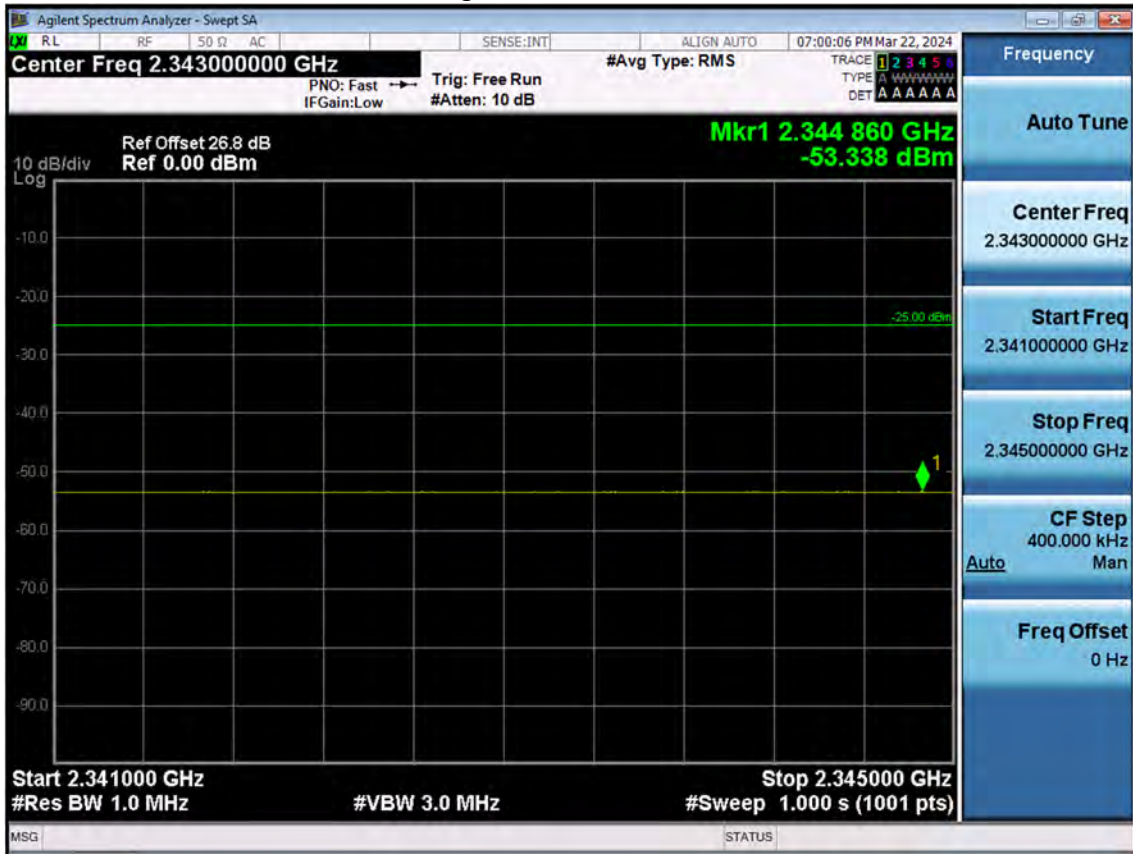

LTE B30_10 M_Band Edge(2304 MHz-2305 MHz)_Low_QPSK_FullRB

LTE B30_10 M_Band Edge(2315 MHz-2316 MHz)_Low_QPSK_FullRB

LTE B30_10 M_Band Edge(2316 MHz-2320 MHz)_Low_QPSK_FullRB

LTE B30_10 M_Band Edge(2320 MHz-2324 MHz)_Low_QPSK_FullRB

LTE B30_10 M_Band Edge(2324 MHz-2328 MHz)_Low_QPSK_FullRB

LTE B30_10 M_Band Edge(2328 MHz-2337 MHz)_Low_QPSK_FullRB

LTE B30_10 M_Band Edge(2337 MHz-2341 MHz)_Low_QPSK_FullRB

LTE B30_10 M_Band Edge(2341 MHz-2345 MHz)_Low_QPSK_FullRB

LTE B30_10 M_Band Edge(2345 MHz-2365 MHz)_Low_QPSK_FullRB

LTE B30_10 M_Band Edge(2365 MHz-2400 MHz)_Low_QPSK_FullRB

LTE B30_5 M_Band Edge(2280 MHz-2288 MHz)_Low_QPSK_1RB

LTE B30_5 M_Band Edge(2288 MHz-2292 MHz)_Low_QPSK_1RB