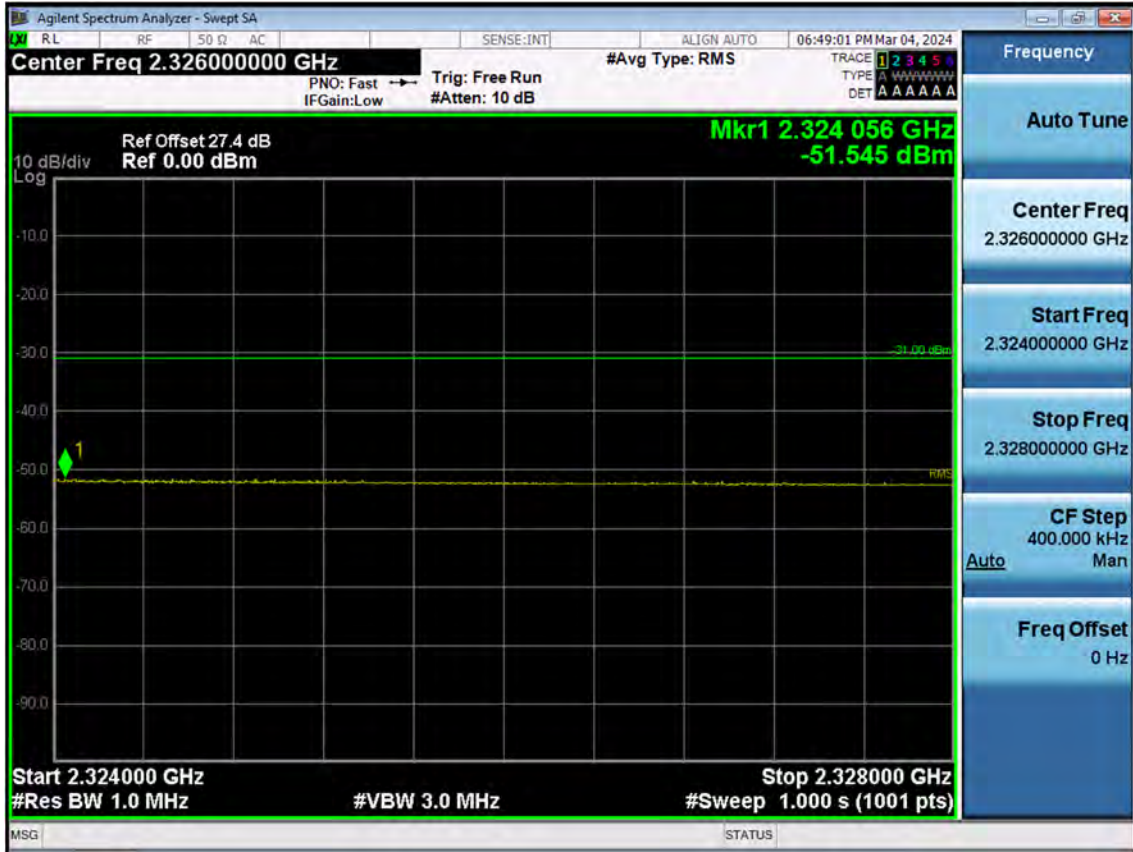

LTE B30_10 M_Band Edge(2292 MHz-2296 MHz)_Low_QPSK_1RB

LTE B30_10 M_Band Edge(2296 MHz-2300 MHz)_Low_QPSK_1RB

LTE B30_10 M_Band Edge(2300 MHz-2304 MHz)_Low_QPSK_1RB

LTE B30_10 M_Band Edge(2304 MHz-2305 MHz)_Low_QPSK_1RB

LTE B30_10 M_Band Edge(2315 MHz-2316 MHz)_Low_QPSK_1RB

LTE B30_10 M_Band Edge(2316 MHz-2320 MHz)_Low_QPSK_1RB

LTE B30_10 M_Band Edge(2320 MHz-2324 MHz)_Low_QPSK_1RB

LTE B30_10 M_Band Edge(2324 MHz-2328 MHz)_Low_QPSK_1RB

LTE B30_10 M_Band Edge(2328 MHz-2337 MHz)_Low_QPSK_1RB

LTE B30_10 M_Band Edge(2337 MHz-2341 MHz)_Low_QPSK_1RB

LTE B30_10 M_Band Edge(2341 MHz-2345 MHz)_Low_QPSK_1RB

LTE B30_10 M_Band Edge(2345 MHz-2365 MHz)_Low_QPSK_1RB