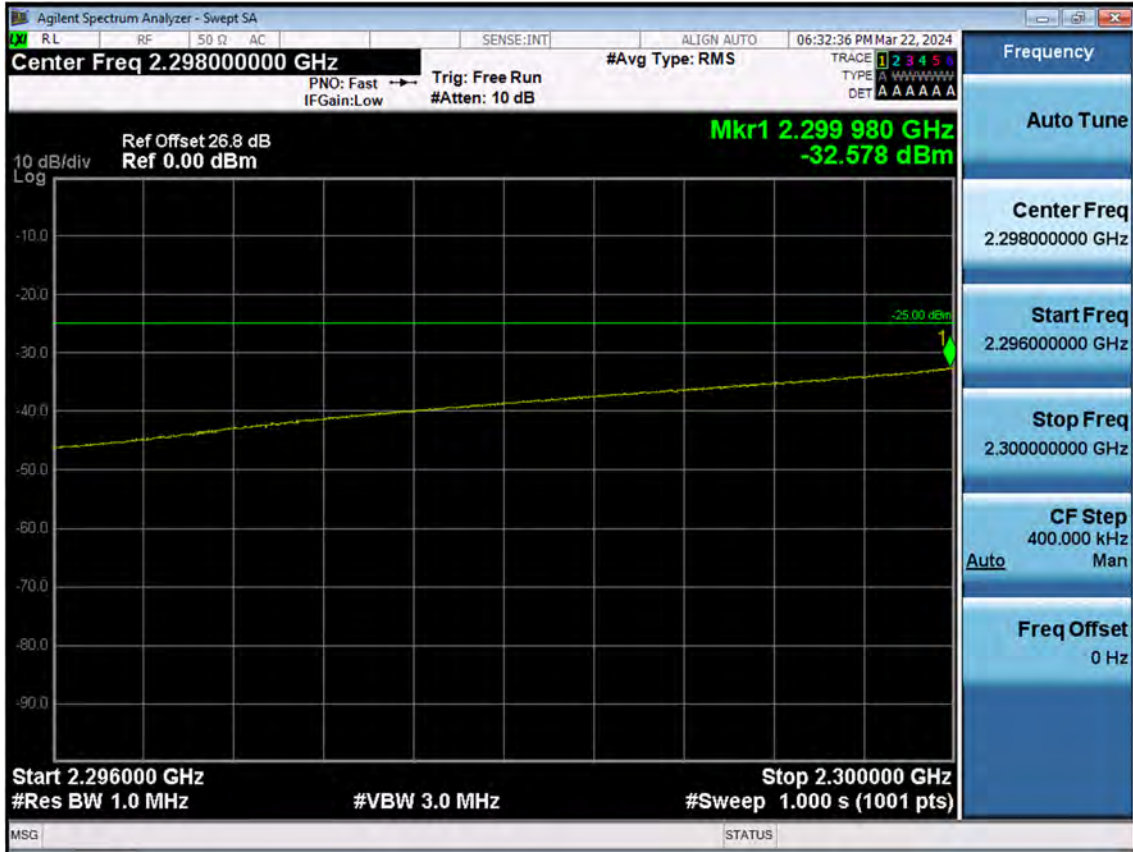

LTE B30_5 M_Conducted Spurious(30 M-10 G)_Mid_QPSK_1RB

LTE B30_5 M_Conducted Spurious(30 M-10 G)_High_QPSK_1RB

LTE B30_10 M_Conducted Spurious(30 M-10 G)_Low_QPSK_1RB

LTE B30_5 M_Conducted Spurious(10 G-26.5 G)_Low_QPSK_1RB

LTE B30_5 M_Conducted Spurious(10 G-26.5 G)_Mid_QPSK_1RB

LTE B30_5 M_Conducted Spurious(10 G-26.5 G)_High_QPSK_1RB

LTE B30_10 M_Conducted Spurious(10 G-26.5 G)_Low_QPSK_1RB

LTE B30_5 M_Band Edge(2280 MHz-2288 MHz)_Low_QPSK_FullRB

LTE B30_5 M_Band Edge(2288 MHz-2292 MHz)_Low_QPSK_FullRB

LTE B30_5 M_Band Edge(2292 MHz-2296 MHz)_Low_QPSK_FullRB

LTE B30_5 M_Band Edge(2296 MHz-2300 MHz)_Low_QPSK_FullRB

LTE B30_5 M_Band Edge(2300 MHz-2304 MHz)_Low_QPSK_FullRB