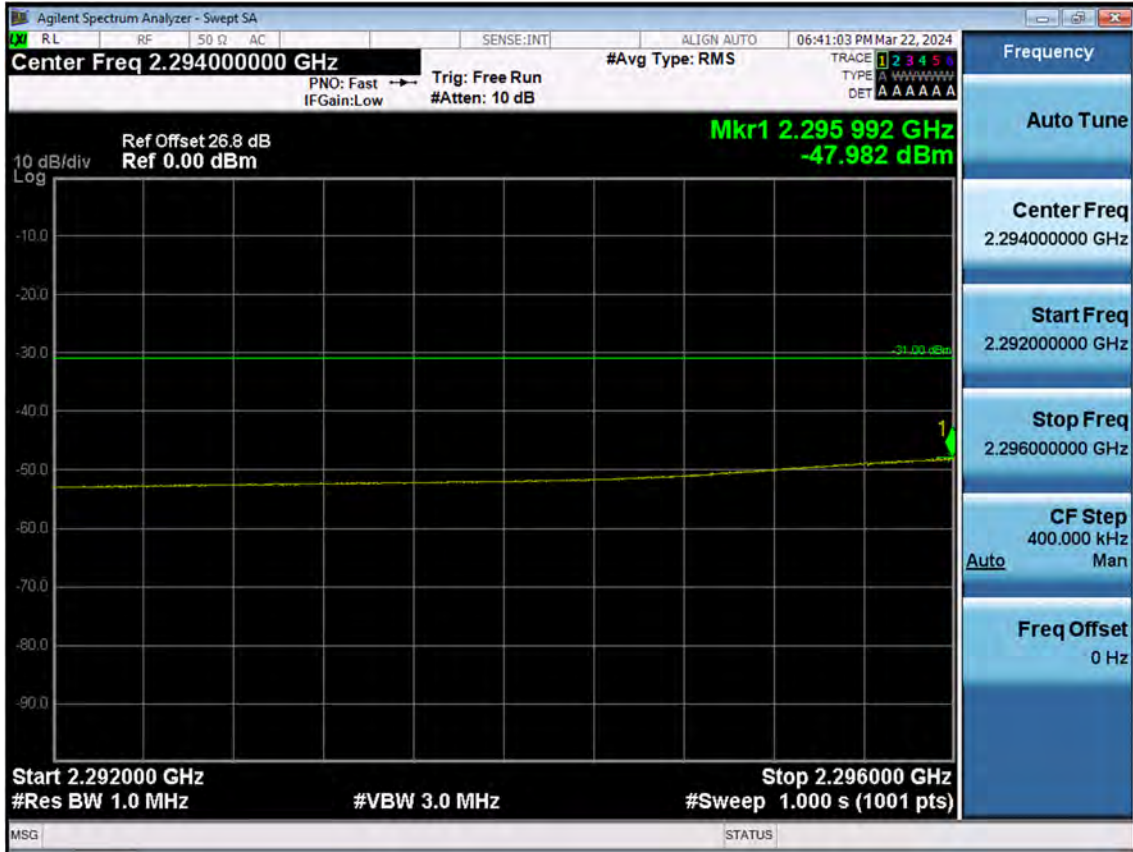

LTE B30_5 M_Band Edge(2328 MHz-2337 MHz)_Low_QPSK_FullRB

LTE B30_5 M_Band Edge(2337 MHz-2341 MHz)_Low_QPSK_FullRB

LTE B30_5 M_Band Edge(2341 MHz-2345 MHz)_Low_QPSK_FullRB

LTE B30_5 M_Band Edge(2345 MHz-2365 MHz)_Low_QPSK_FullRB

LTE B30_5 M_Band Edge(2365 MHz-2400 MHz)_Low_QPSK_FullRB

LTE B30_5 M_Band Edge(2280 MHz-2288 MHz)_Mid_QPSK_FullRB

LTE B30_5 M_Band Edge(2288 MHz-2292 MHz)_Mid_QPSK_FullRB

LTE B30_5 M_Band Edge(2292 MHz-2296 MHz)_Mid_QPSK_FullRB

LTE B30_5 M_Band Edge(2296 MHz-2300 MHz)_Mid_QPSK_FullRB

LTE B30_5 M_Band Edge(2300 MHz-2305 MHz)_Mid_QPSK_FullRB

LTE B30_5 M_Band Edge(2315 MHz-2320 MHz)_Mid_QPSK_FullRB

LTE B30_5 M_Band Edge(2320 MHz-2324 MHz)_Mid_QPSK_FullRB