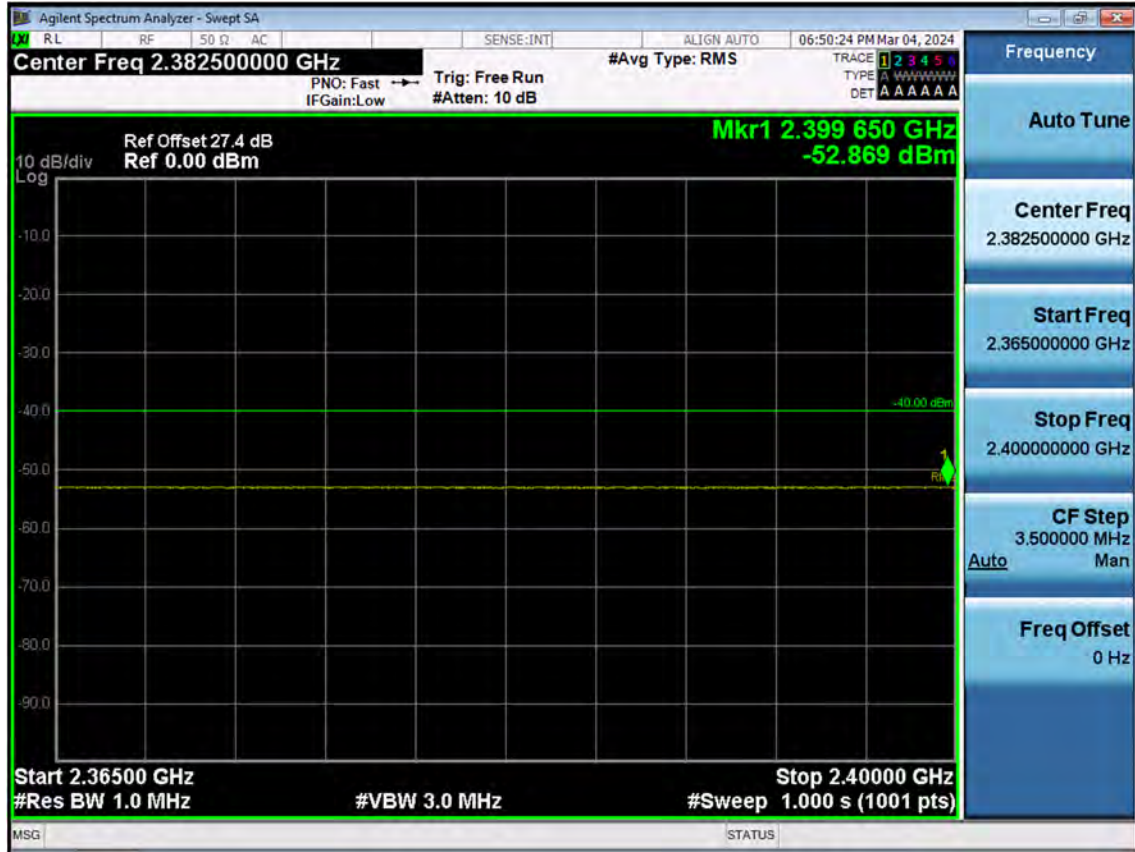

LTE B30_10 M_Band Edge(2315 MHz-2316 MHz)_Low_QPSK_1RB

LTE B30_10 M_Band Edge(2316 MHz-2320 MHz)_Low_QPSK_1RB

LTE B30_10 M_Band Edge(2320 MHz-2324 MHz)_Low_QPSK_1RB

LTE B30_10 M_Band Edge(2324 MHz-2328 MHz)_Low_QPSK_1RB

LTE B30_10 M_Band Edge(2328 MHz-2337 MHz)_Low_QPSK_1RB

LTE B30_10 M_Band Edge(2337 MHz-2341 MHz)_Low_QPSK_1RB

LTE B30_10 M_Band Edge(2341 MHz-2345 MHz)_Low_QPSK_1RB

LTE B30_10 M_Band Edge(2345 MHz-2365 MHz)_Low_QPSK_1RB

LTE B30_10 M_Band Edge(2365 MHz-2400 MHz)_Low_QPSK_1RB

11. TEST PLOTS(Sub 5 Ant)

LTE B30_5 M_PAR_Mid_QPSK_FullRB

LTE B30_5 M_PAR_Mid_16QAM_FullRB

LTE B30_5 M_PAR_Mid_64QAM_FullRB

LTE B30_5 M_PAR_Mid_256QAM_FullRB