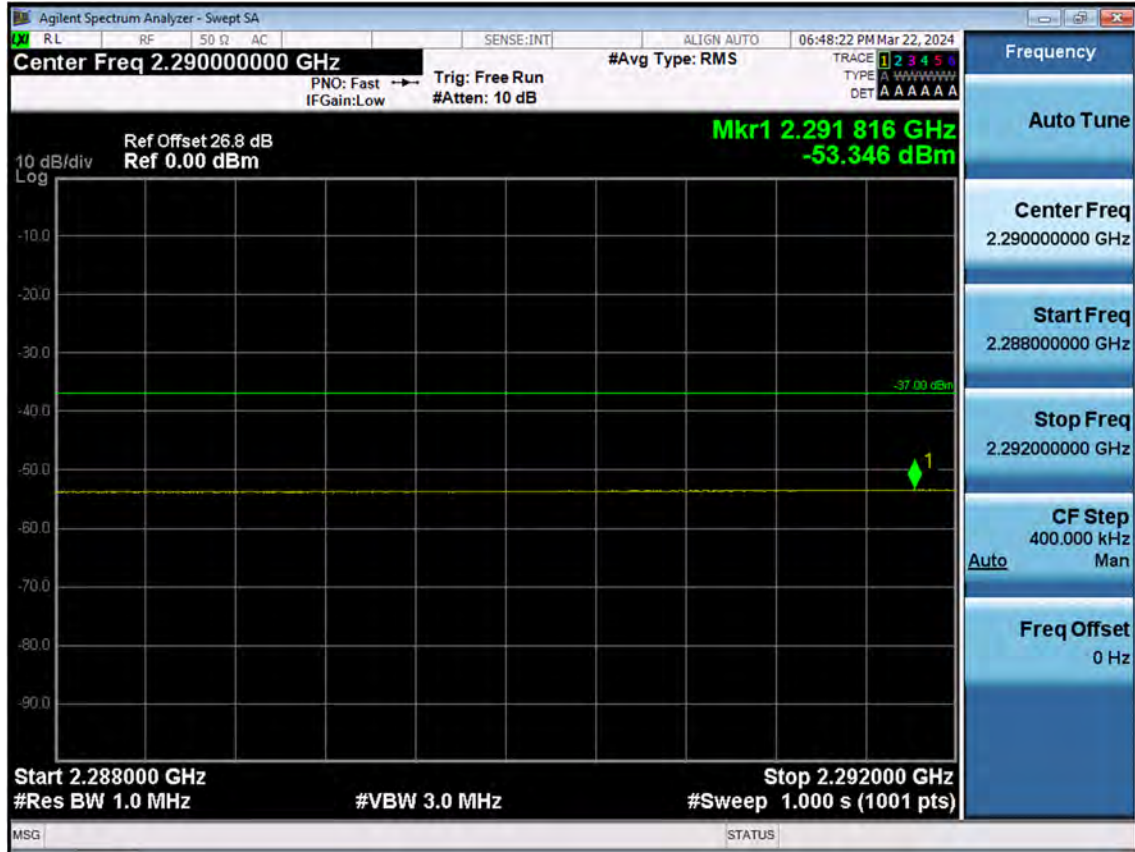

LTE B30_5 M_Band Edge(2296 MHz-2300 MHz)_Mid_QPSK_FullRB

LTE B30_5 M_Band Edge(2300 MHz-2305 MHz)_Mid_QPSK_FullRB

LTE B30_5 M_Band Edge(2315 MHz-2320 MHz)_Mid_QPSK_FullRB

LTE B30_5 M_Band Edge(2320 MHz-2324 MHz)_Mid_QPSK_FullRB

LTE B30_5 M_Band Edge(2324 MHz-2328 MHz)_Mid_QPSK_FullRB

LTE B30_5 M_Band Edge(2328 MHz-2337 MHz)_Mid_QPSK_FullRB

LTE B30_5 M_Band Edge(2337 MHz-2341 MHz)_Mid_QPSK_FullRB

LTE B30_5 M_Band Edge(2341 MHz-2345 MHz)_Mid_QPSK_FullRB

LTE B30_5 M_Band Edge(2345 MHz-2365 MHz)_Mid_QPSK_FullRB

LTE B30_5 M_Band Edge(2280 MHz-2288 MHz)_High_QPSK_FullRB

LTE B30_5 M_Band Edge(2288 MHz-2292 MHz)_High_QPSK_FullRB

LTE B30_5 M_Band Edge(2292 MHz-2296 MHz)_High_QPSK_FullRB