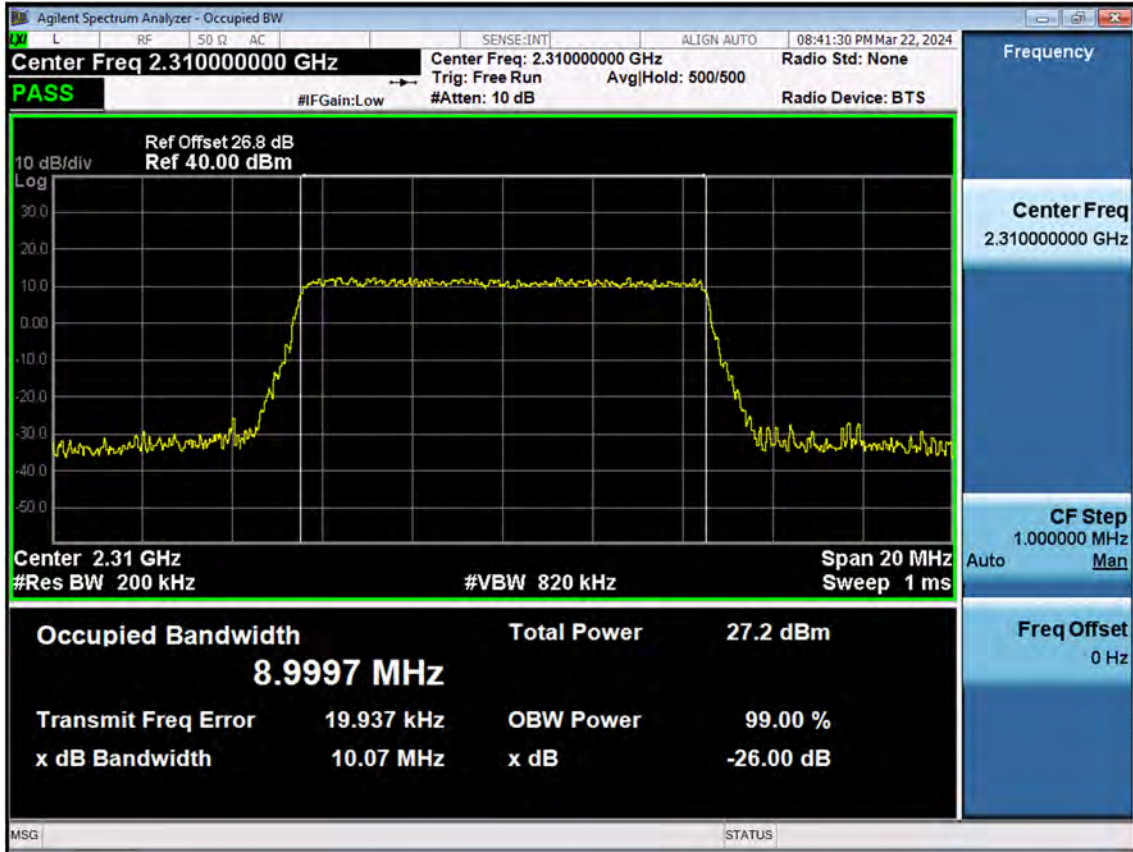

LTE B30_5 M_OBW_Mid_256QAM_FullRB

LTE B30_10 M_OBW_Low_QPSK_FullRB

LTE B30_10 M_OBW_Low_16QAM_FullRB

LTE B30_10 M_OBW_Low_64QAM_FullRB

LTE B30_10 M_OBW_Mid_256QAM_FullRB

LTE B30_5 M_Conducted Spurious(30 M-10 G)_Low_QPSK_1RB

LTE B30_5 M_Conducted Spurious(30 M-10 G)_Mid_QPSK_1RB

LTE B30_5 M_Conducted Spurious(30 M-10 G)_High_QPSK_1RB

LTE B30_10 M_Conducted Spurious(30 M-10 G)_Low_QPSK_1RB

LTE B30_5 M_Conducted Spurious(10 G-26.5 G)_Low_QPSK_1RB