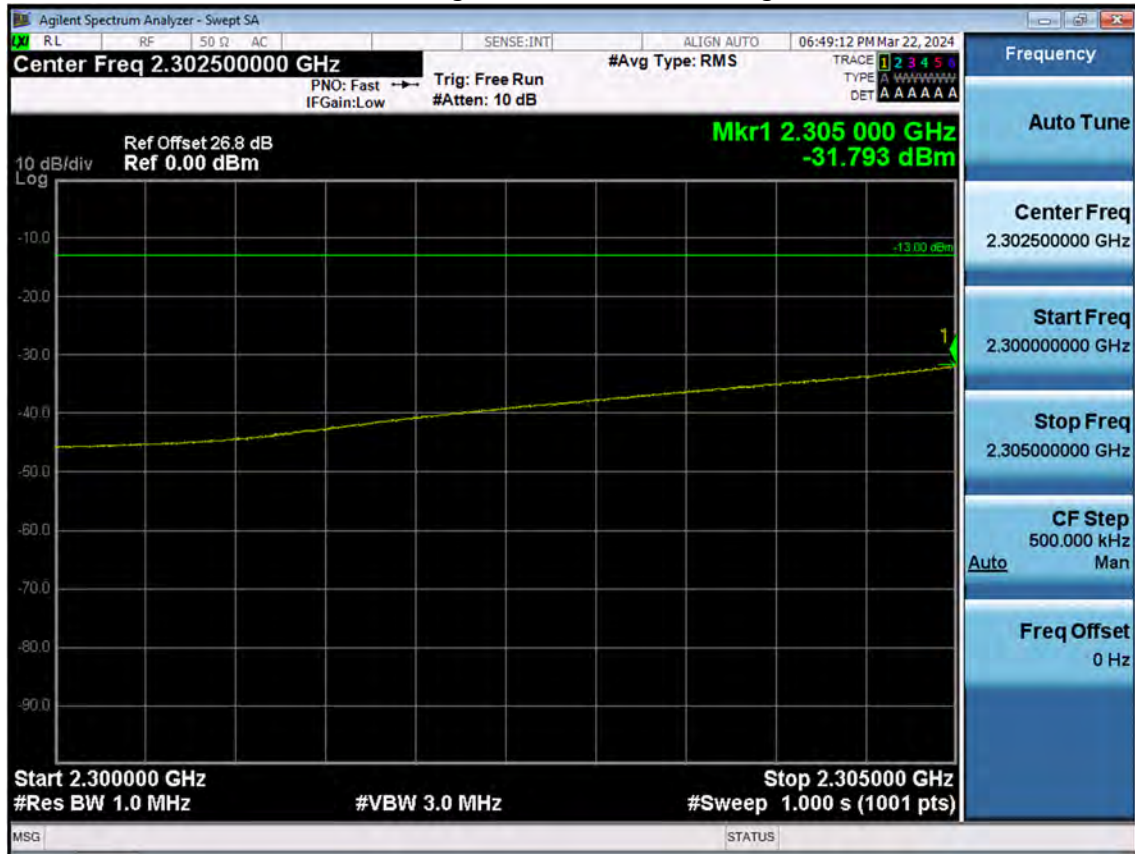

LTE B30_5 M_Band Edge(2324 MHz-2328 MHz)_Mid_QPSK_FullRB

LTE B30_5 M_Band Edge(2328 MHz-2337 MHz)_Mid_QPSK_FullRB

LTE B30_5 M_Band Edge(2337 MHz-2341 MHz)_Mid_QPSK_FullRB

LTE B30_5 M_Band Edge(2341 MHz-2345 MHz)_Mid_QPSK_FullRB

LTE B30_5 M_Band Edge(2345 MHz-2365 MHz)_Mid_QPSK_FullRB

LTE B30_5 M_Band Edge(2280 MHz-2288 MHz)_High_QPSK_FullRB

LTE B30_5 M_Band Edge(2288 MHz-2292 MHz)_High_QPSK_FullRB

LTE B30_5 M_Band Edge(2292 MHz-2296 MHz)_High_QPSK_FullRB

LTE B30_5 M_Band Edge(2296 MHz-2300 MHz)_High_QPSK_FullRB

LTE B30_5 M_Band Edge(2300 MHz-2305 MHz)_High_QPSK_FullRB

LTE B30_5 M_Band Edge(2315 MHz-2316 MHz)_High_QPSK_FullRB

LTE B30_5 M_Band Edge(2316 MHz-2320 MHz)_High_QPSK_FullRB