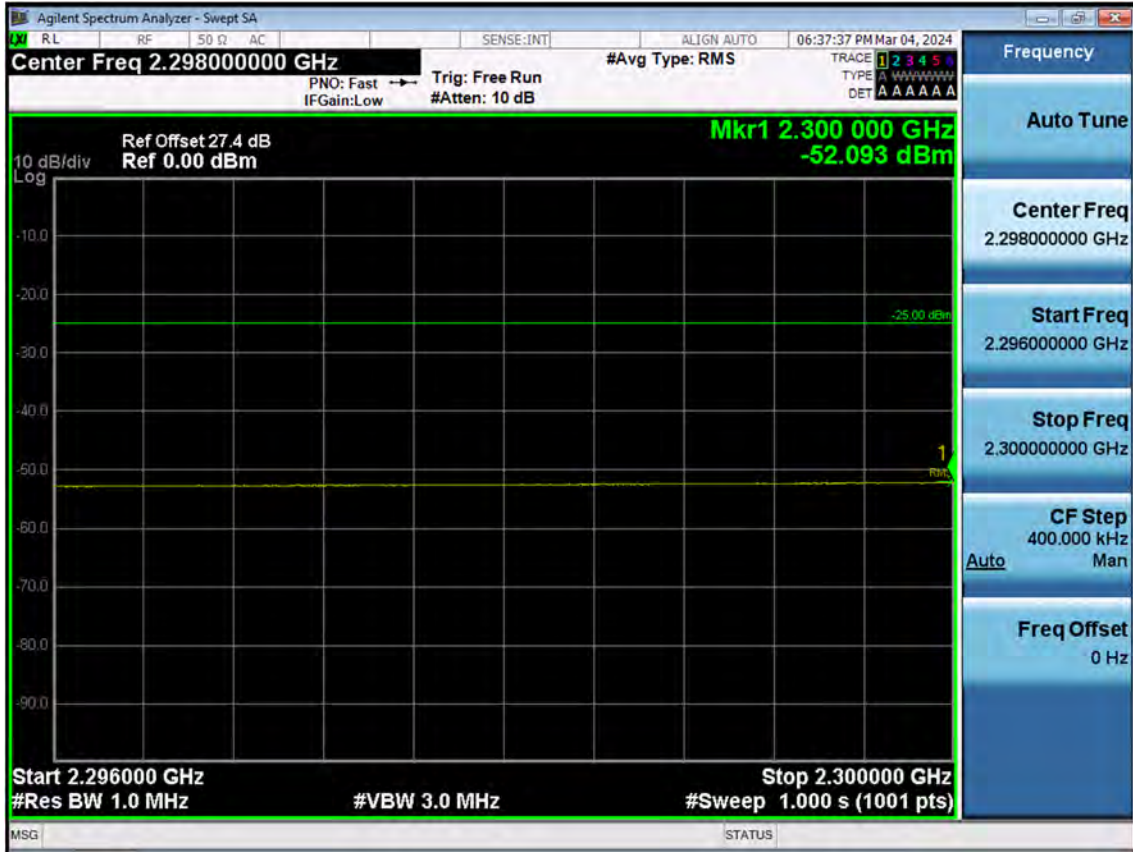

LTE B30_5 M_Band Edge(2296 MHz-2300 MHz)_High_QPSK_1RB

LTE B30_5 M_Band Edge(2300 MHz-2305 MHz)_High_QPSK_1RB

LTE B30_5 M_Band Edge(2315 MHz-2316 MHz)_High_QPSK_1RB

LTE B30_5 M_Band Edge(2316 MHz-2320 MHz)_High_QPSK_1RB

LTE B30_5 M_Band Edge(2320 MHz-2324 MHz)_High_QPSK_1RB

LTE B30_5 M_Band Edge(2324 MHz-2328 MHz)_High_QPSK_1RB

LTE B30_5 M_Band Edge(2328 MHz-2337 MHz)_High_QPSK_1RB

LTE B30_5 M_Band Edge(2337 MHz-2341 MHz)_High_QPSK_1RB

LTE B30_5 M_Band Edge(2341 MHz-2345 MHz)_High_QPSK_1RB

LTE B30_5 M_Band Edge(2345 MHz-2365 MHz)_High_QPSK_1RB

LTE B30_5 M_Band Edge(2365 MHz-2400 MHz)_High_QPSK_1RB

LTE B30_10 M_Band Edge(2288 MHz-2292 MHz)_Low_QPSK_1RB