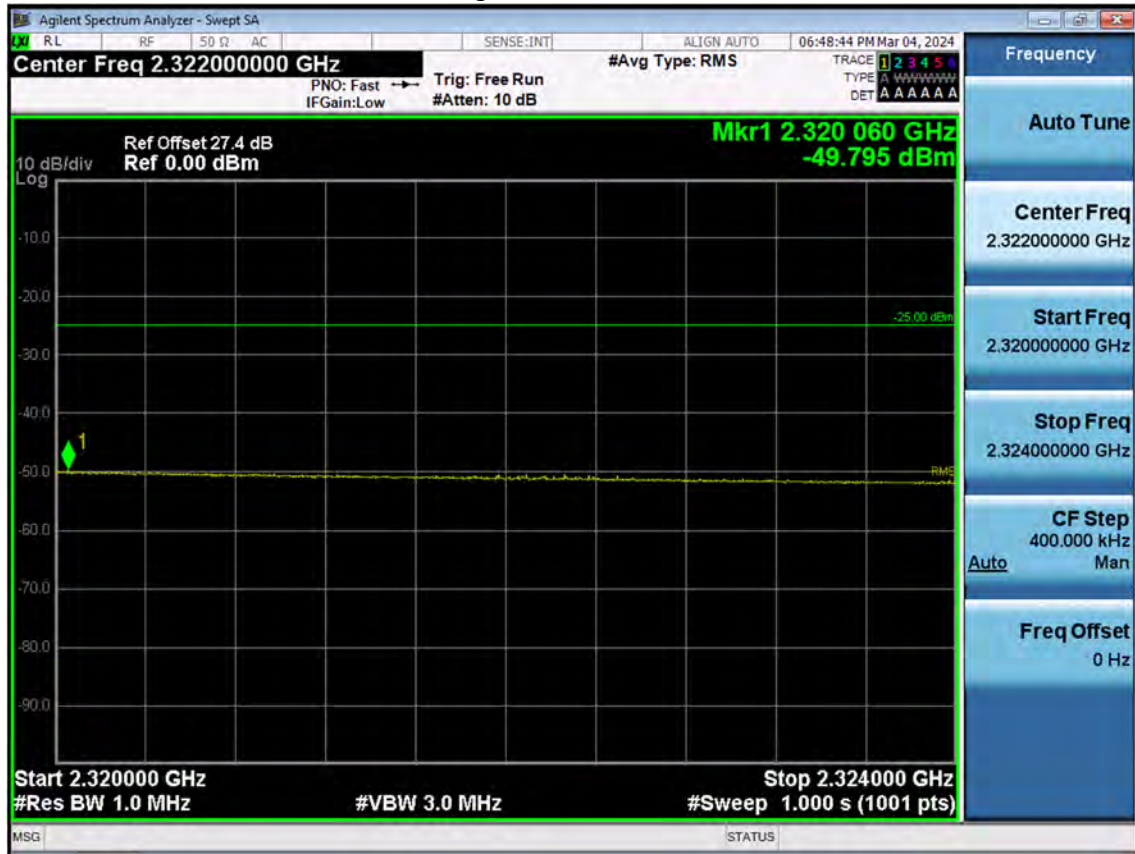

LTE B30_5 M_Band Edge(2341 MHz-2345 MHz)_High_QPSK_1RB

LTE B30_5 M_Band Edge(2345 MHz-2365 MHz)_High_QPSK_1RB

LTE B30_5 M_Band Edge(2365 MHz-2400 MHz)_High_QPSK_1RB

LTE B30_10 M_Band Edge(2288 MHz-2292 MHz)_Low_QPSK_1RB

LTE B30_10 M_Band Edge(2292 MHz-2296 MHz)_Low_QPSK_1RB

LTE B30_10 M_Band Edge(2296 MHz-2300 MHz)_Low_QPSK_1RB

LTE B30_10 M_Band Edge(2300 MHz-2304 MHz)_Low_QPSK_1RB

LTE B30_10 M_Band Edge(2304 MHz-2305 MHz)_Low_QPSK_1RB

LTE B30_10 M_Band Edge(2315 MHz-2316 MHz)_Low_QPSK_1RB

LTE B30_10 M_Band Edge(2316 MHz-2320 MHz)_Low_QPSK_1RB

LTE B30_10 M_Band Edge(2320 MHz-2324 MHz)_Low_QPSK_1RB

LTE B30_10 M_Band Edge(2324 MHz-2328 MHz)_Low_QPSK_1RB

LTE B30_10 M_Band Edge(2328 MHz-2337 MHz)_Low_QPSK_1RB

LTE B30_10 M_Band Edge(2337 MHz-2341 MHz)_Low_QPSK_1RB

LTE B30_10 M_Band Edge(2341 MHz-2345 MHz)_Low_QPSK_1RB

LTE B30_10 M_Band Edge(2345 MHz-2365 MHz)_Low_QPSK_1RB