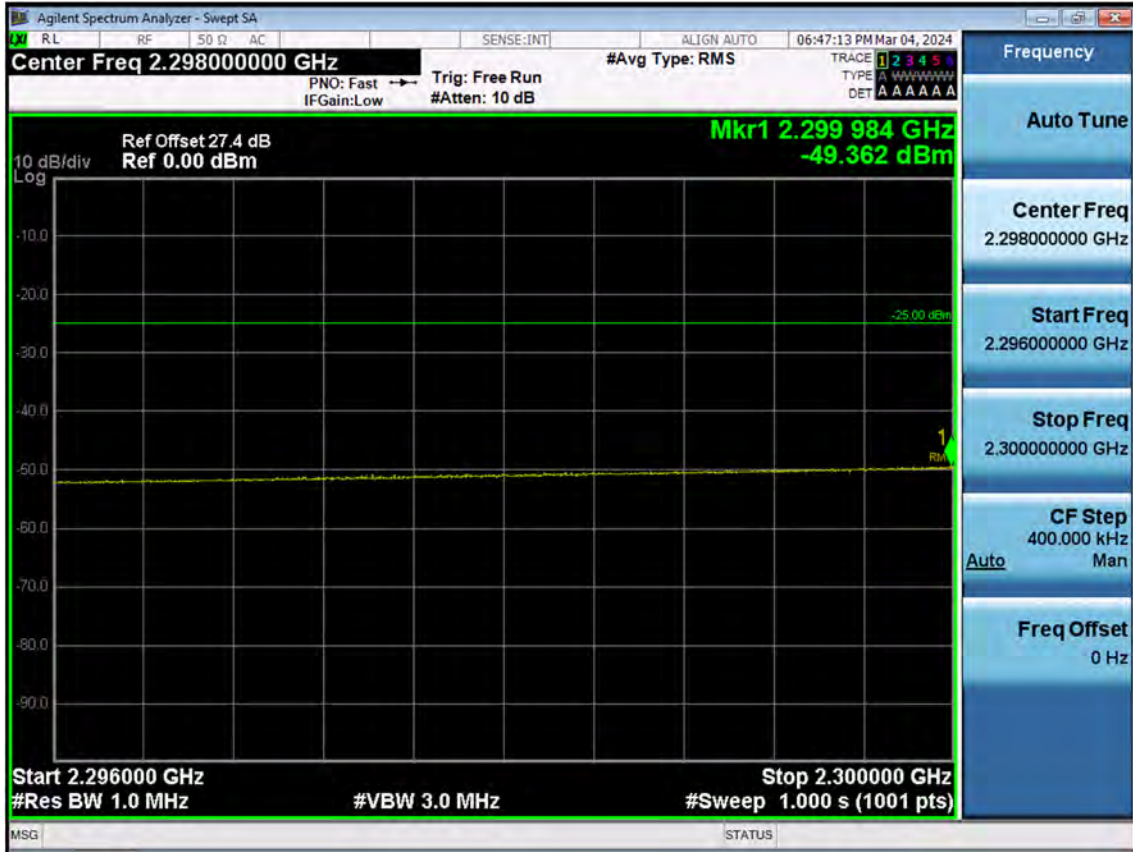

LTE B30_5 M_Band Edge(2320 MHz-2324 MHz)_High_QPSK_1RB

LTE B30_5 M_Band Edge(2324 MHz-2328 MHz)_High_QPSK_1RB

LTE B30_5 M_Band Edge(2328 MHz-2337 MHz)_High_QPSK_1RB

LTE B30_5 M_Band Edge(2337 MHz-2341 MHz)_High_QPSK_1RB

LTE B30_5 M_Band Edge(2341 MHz-2345 MHz)_High_QPSK_1RB

LTE B30_5 M_Band Edge(2345 MHz-2365 MHz)_High_QPSK_1RB

LTE B30_5 M_Band Edge(2365 MHz-2400 MHz)_High_QPSK_1RB

LTE B30_10 M_Band Edge(2288 MHz-2292 MHz)_Low_QPSK_1RB

LTE B30_10 M_Band Edge(2292 MHz-2296 MHz)_Low_QPSK_1RB

LTE B30_10 M_Band Edge(2296 MHz-2300 MHz)_Low_QPSK_1RB

LTE B30_10 M_Band Edge(2300 MHz-2304 MHz)_Low_QPSK_1RB

LTE B30_10 M_Band Edge(2304 MHz-2305 MHz)_Low_QPSK_1RB

LTE B30_10 M_Band Edge(2315 MHz-2316 MHz)_Low_QPSK_1RB

LTE B30_10 M_Band Edge(2316 MHz-2320 MHz)_Low_QPSK_1RB

LTE B30_10 M_Band Edge(2320 MHz-2324 MHz)_Low_QPSK_1RB

LTE B30_10 M_Band Edge(2324 MHz-2328 MHz)_Low_QPSK_1RB