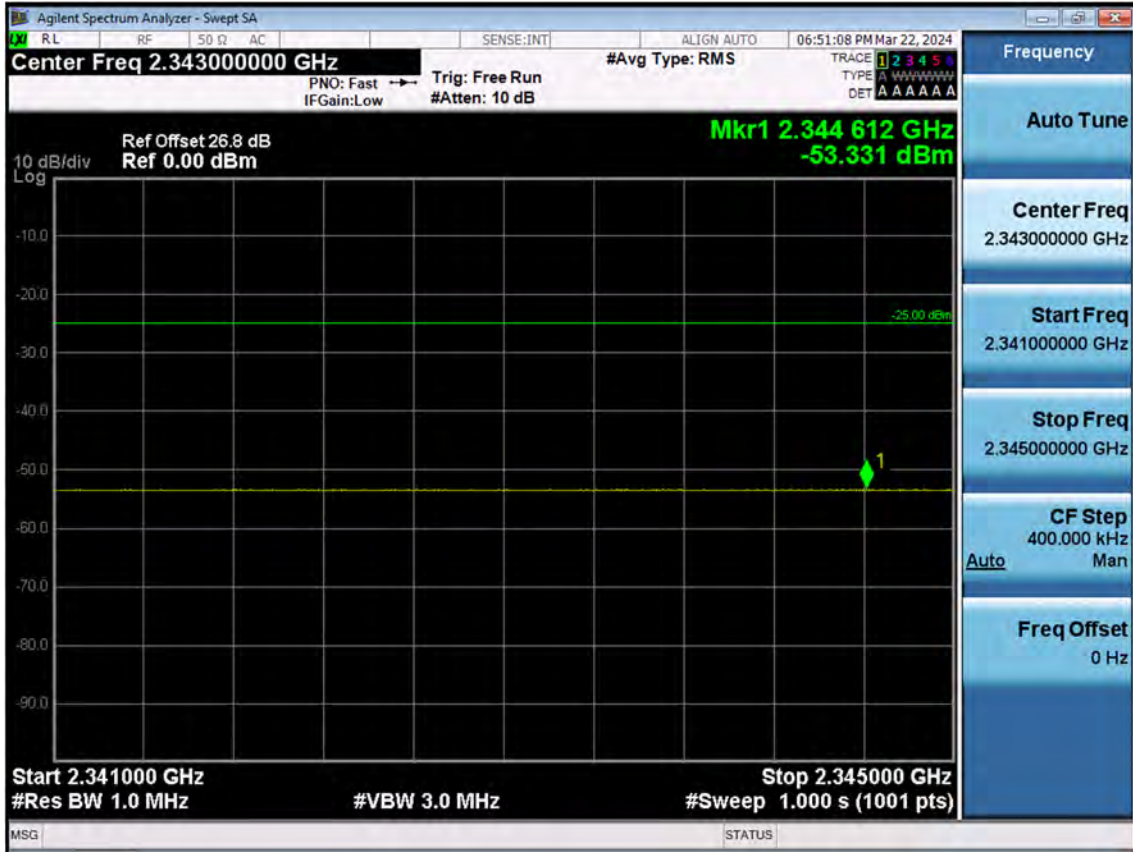

LTE B30_5 M_Band Edge(2296 MHz-2300 MHz)_High_QPSK_FullRB

LTE B30_5 M_Band Edge(2300 MHz-2305 MHz)_High_QPSK_FullRB

LTE B30_5 M_Band Edge(2315 MHz-2316 MHz)_High_QPSK_FullRB

LTE B30_5 M_Band Edge(2316 MHz-2320 MHz)_High_QPSK_FullRB

LTE B30_5 M_Band Edge(2320 MHz-2324 MHz)_High_QPSK_FullRB

LTE B30_5 M_Band Edge(2324 MHz-2328 MHz)_High_QPSK_FullRB

LTE B30_5 M_Band Edge(2328 MHz-2337 MHz)_High_QPSK_FullRB

LTE B30_5 M_Band Edge(2337 MHz-2341 MHz)_High_QPSK_FullRB

LTE B30_5 M_Band Edge(2341 MHz-2345 MHz)_High_QPSK_FullRB

LTE B30_5 M_Band Edge(2345 MHz-2365 MHz)_High_QPSK_FullRB

LTE B30_5 M_Band Edge(2365 MHz-2400 MHz)_High_QPSK_FullRB

LTE B30_10 M_Band Edge(2280 MHz-2288 MHz)_Low_QPSK_FullRB