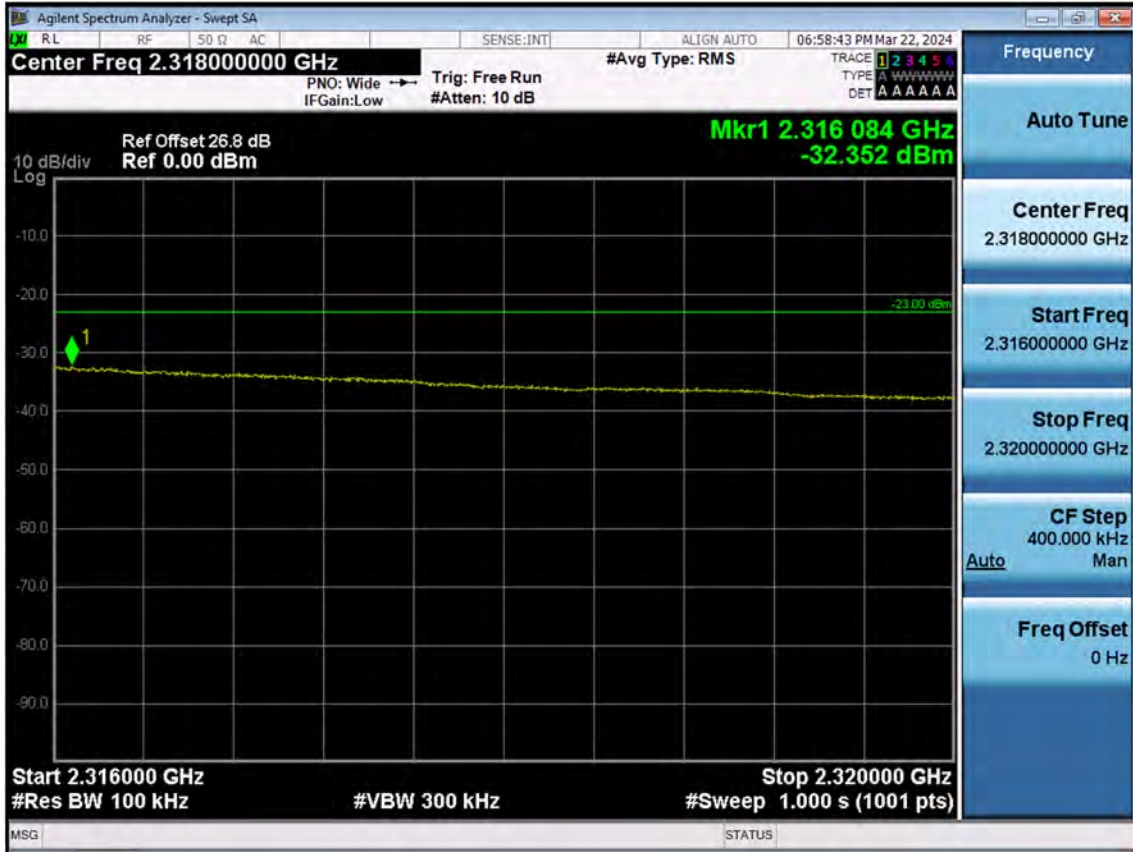

LTE B30_5 M_Band Edge(2341 MHz-2345 MHz)_High_QPSK_FullRB

LTE B30_5 M_Band Edge(2345 MHz-2365 MHz)_High_QPSK_FullRB

LTE B30_5 M_Band Edge(2365 MHz-2400 MHz)_High_QPSK_FullRB

LTE B30_10 M_Band Edge(2280 MHz-2288 MHz)_Low_QPSK_FullRB

LTE B30_10 M_Band Edge(2288 MHz-2292 MHz)_Low_QPSK_FullRB

LTE B30_10 M_Band Edge(2292 MHz-2296 MHz)_Low_QPSK_FullRB

LTE B30_10 M_Band Edge(2296 MHz-2300 MHz)_Low_QPSK_FullRB

LTE B30_10 M_Band Edge(2300 MHz-2304 MHz)_Low_QPSK_FullRB

LTE B30_10 M_Band Edge(2304 MHz-2305 MHz)_Low_QPSK_FullRB

LTE B30_10 M_Band Edge(2315 MHz-2316 MHz)_Low_QPSK_FullRB

LTE B30_10 M_Band Edge(2316 MHz-2320 MHz)_Low_QPSK_FullRB

LTE B30_10 M_Band Edge(2320 MHz-2324 MHz)_Low_QPSK_FullRB