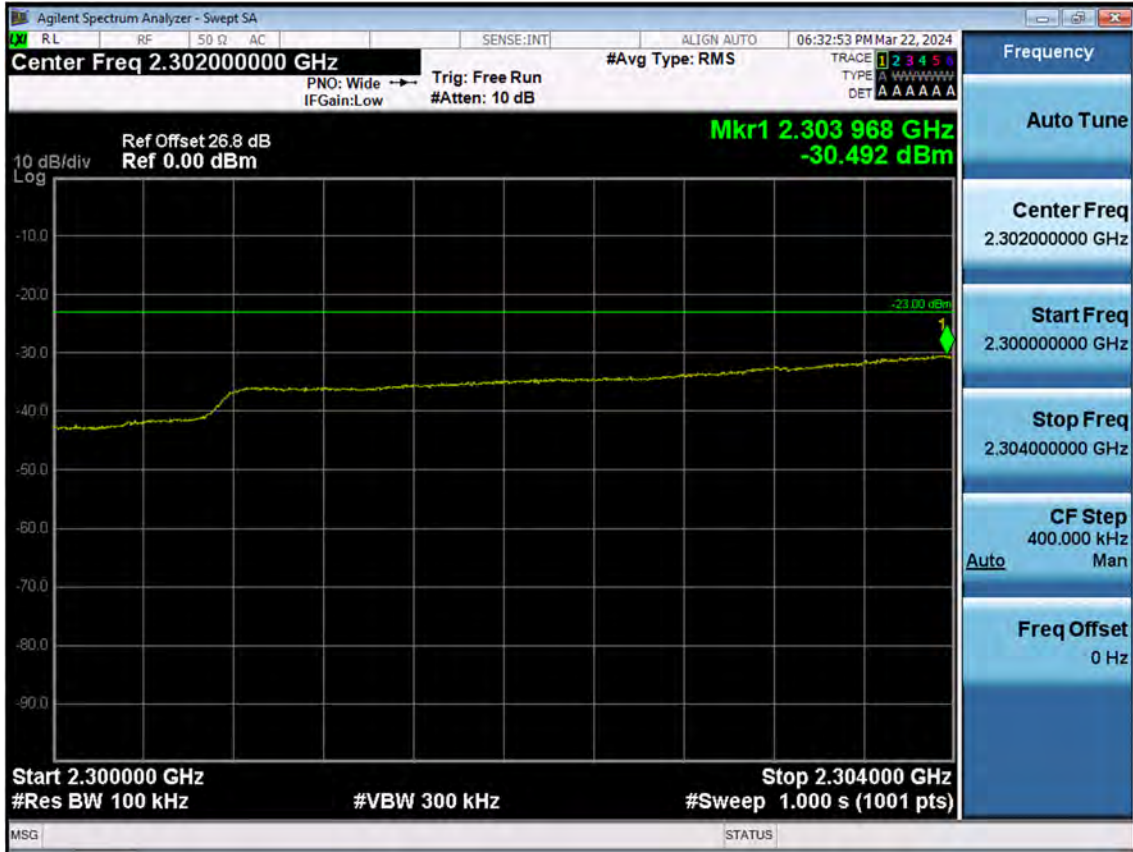

LTE B30_5 M_Conducted Spurious(10 G-26.5 G)_Mid_QPSK_1RB

LTE B30_5 M_Conducted Spurious(10 G-26.5 G)_High_QPSK_1RB

LTE B30_10 M_Conducted Spurious(10 G-26.5 G)_Low_QPSK_1RB

LTE B30_5 M_Band Edge(2280 MHz-2288 MHz)_Low_QPSK_FullRB

LTE B30_5 M_Band Edge(2288 MHz-2292 MHz)_Low_QPSK_FullRB

LTE B30_5 M_Band Edge(2292 MHz-2296 MHz)_Low_QPSK_FullRB

LTE B30_5 M_Band Edge(2296 MHz-2300 MHz)_Low_QPSK_FullRB

LTE B30_5 M_Band Edge(2300 MHz-2304 MHz)_Low_QPSK_FullRB

LTE B30_5 M_Band Edge(2304 MHz-2305 MHz)_Low_QPSK_FullRB

LTE B30_5 M_Band Edge(2315 MHz-2320 MHz)_Low_QPSK_FullRB

LTE B30_5 M_Band Edge(2320 MHz-2324 MHz)_Low_QPSK_FullRB

LTE B30_5 M_Band Edge(2324 MHz-2328 MHz)_Low_QPSK_FullRB