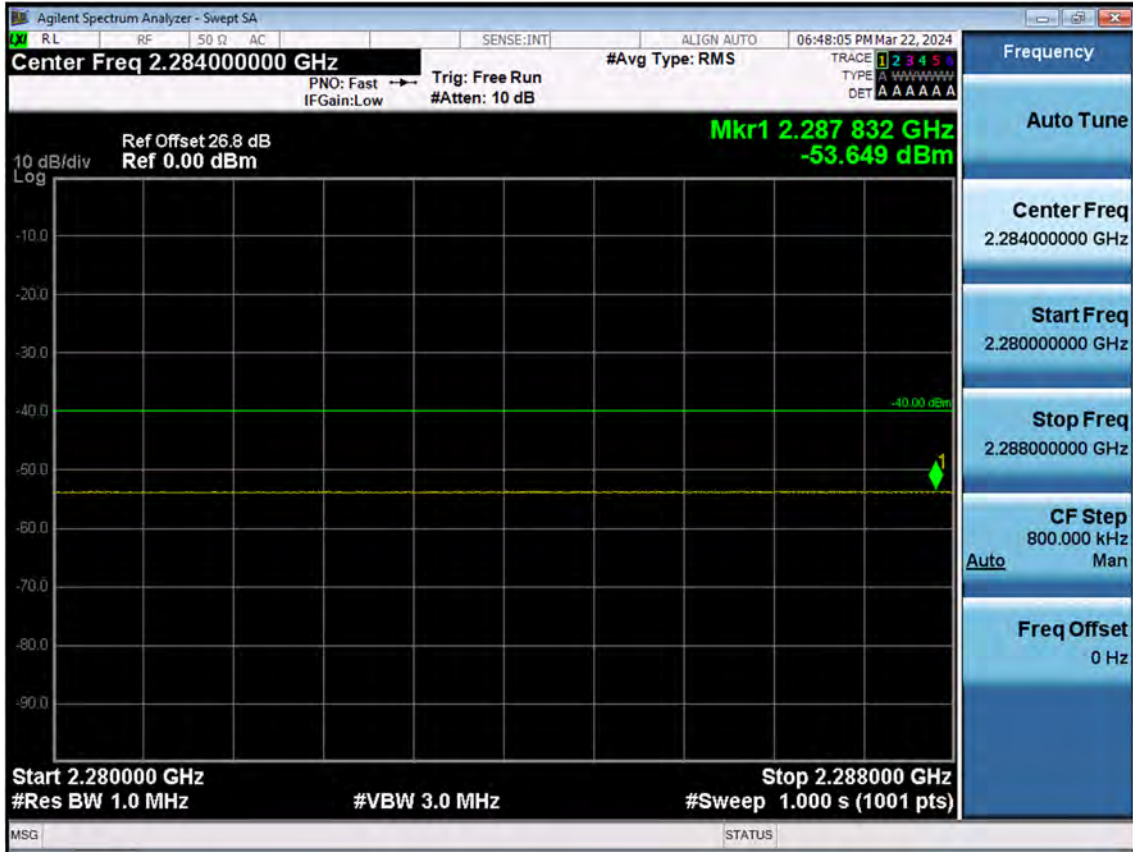

LTE B30_5 M_Band Edge(2296 MHz-2300 MHz)_Mid_QPSK_FullRB

LTE B30_5 M_Band Edge(2300 MHz-2305 MHz)_Mid_QPSK_FullRB

LTE B30_5 M_Band Edge(2315 MHz-2320 MHz)_Mid_QPSK_FullRB

LTE B30_5 M_Band Edge(2320 MHz-2324 MHz)_Mid_QPSK_FullRB

LTE B30_5 M_Band Edge(2324 MHz-2328 MHz)_Mid_QPSK_FullRB

LTE B30_5 M_Band Edge(2328 MHz-2337 MHz)_Mid_QPSK_FullRB

LTE B30_5 M_Band Edge(2337 MHz-2341 MHz)_Mid_QPSK_FullRB

LTE B30_5 M_Band Edge(2341 MHz-2345 MHz)_Mid_QPSK_FullRB

LTE B30_5 M_Band Edge(2345 MHz-2365 MHz)_Mid_QPSK_FullRB

LTE B30_5 M_Band Edge(2280 MHz-2288 MHz)_High_QPSK_FullRB

LTE B30_5 M_Band Edge(2288 MHz-2292 MHz)_High_QPSK_FullRB

LTE B30_5 M_Band Edge(2292 MHz-2296 MHz)_High_QPSK_FullRB