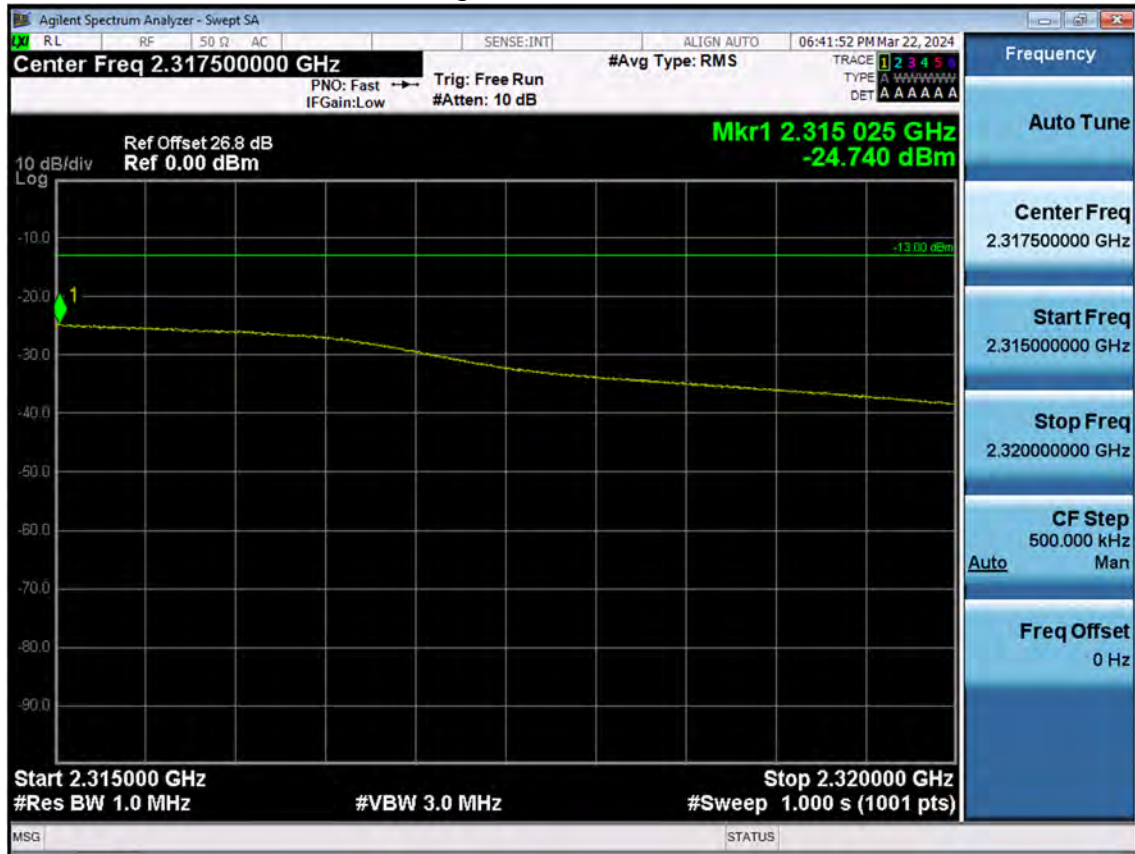

LTE B30_5 M_Band Edge(2328 MHz-2337 MHz)_Low_QPSK_FullRB

LTE B30_5 M_Band Edge(2337 MHz-2341 MHz)_Low_QPSK_FullRB

LTE B30_5 M_Band Edge(2341 MHz-2345 MHz)_Low_QPSK_FullRB

LTE B30_5 M_Band Edge(2345 MHz-2365 MHz)_Low_QPSK_FullRB

LTE B30_5 M_Band Edge(2365 MHz-2400 MHz)_Low_QPSK_FullRB

LTE B30_5 M_Band Edge(2280 MHz-2288 MHz)_Mid_QPSK_FullRB

LTE B30_5 M_Band Edge(2288 MHz-2292 MHz)_Mid_QPSK_FullRB

LTE B30_5 M_Band Edge(2292 MHz-2296 MHz)_Mid_QPSK_FullRB

LTE B30_5 M_Band Edge(2296 MHz-2300 MHz)_Mid_QPSK_FullRB

LTE B30_5 M_Band Edge(2300 MHz-2305 MHz)_Mid_QPSK_FullRB

LTE B30_5 M_Band Edge(2315 MHz-2320 MHz)_Mid_QPSK_FullRB

LTE B30_5 M_Band Edge(2320 MHz-2324 MHz)_Mid_QPSK_FullRB