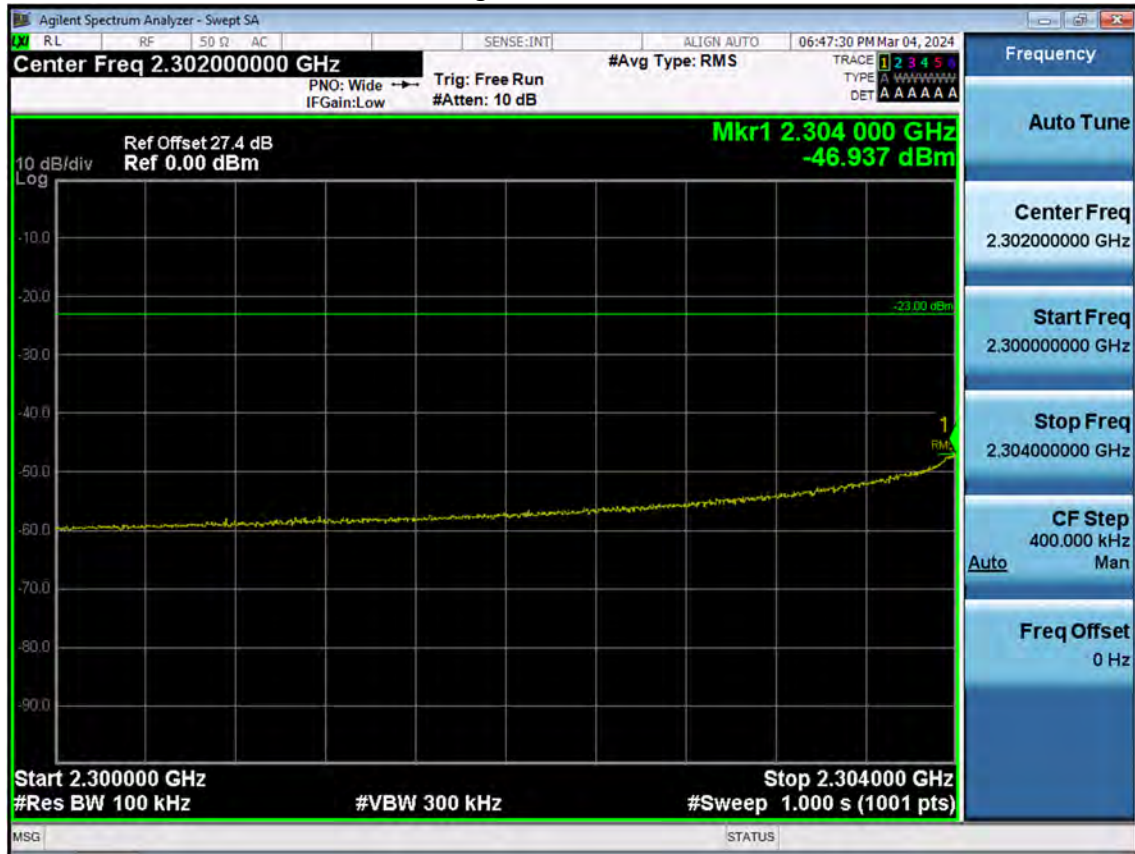

LTE B30_5 M_Band Edge(2320 MHz-2324 MHz)_High_QPSK_1RB

LTE B30_5 M_Band Edge(2324 MHz-2328 MHz)_High_QPSK_1RB

LTE B30_5 M_Band Edge(2328 MHz-2337 MHz)_High_QPSK_1RB

LTE B30_5 M_Band Edge(2337 MHz-2341 MHz)_High_QPSK_1RB

LTE B30_5 M_Band Edge(2341 MHz-2345 MHz)_High_QPSK_1RB

LTE B30_5 M_Band Edge(2345 MHz-2365 MHz)_High_QPSK_1RB

LTE B30_5 M_Band Edge(2365 MHz-2400 MHz)_High_QPSK_1RB

LTE B30_10 M_Band Edge(2288 MHz-2292 MHz)_Low_QPSK_1RB

LTE B30_10 M_Band Edge(2292 MHz-2296 MHz)_Low_QPSK_1RB

LTE B30_10 M_Band Edge(2296 MHz-2300 MHz)_Low_QPSK_1RB

LTE B30_10 M_Band Edge(2300 MHz-2304 MHz)_Low_QPSK_1RB

LTE B30_10 M_Band Edge(2304 MHz-2305 MHz)_Low_QPSK_1RB

LTE B30_10 M_Band Edge(2315 MHz-2316 MHz)_Low_QPSK_1RB

LTE B30_10 M_Band Edge(2316 MHz-2320 MHz)_Low_QPSK_1RB

LTE B30_10 M_Band Edge(2320 MHz-2324 MHz)_Low_QPSK_1RB

LTE B30_10 M_Band Edge(2324 MHz-2328 MHz)_Low_QPSK_1RB