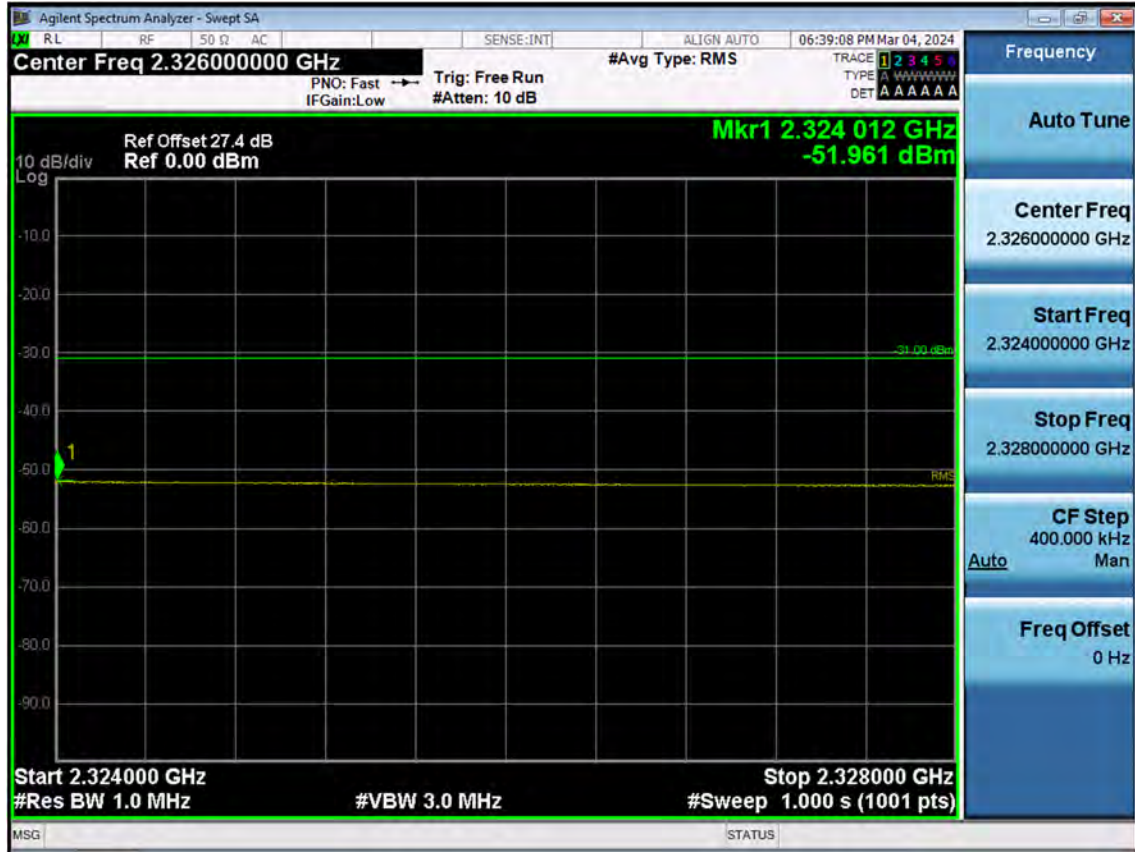

LTE B30_5 M_Band Edge(2296 MHz-2300 MHz)_High_QPSK_1RB

LTE B30_5 M_Band Edge(2300 MHz-2305 MHz)_High_QPSK_1RB

LTE B30_5 M_Band Edge(2315 MHz-2316 MHz)_High_QPSK_1RB

LTE B30_5 M_Band Edge(2316 MHz-2320 MHz)_High_QPSK_1RB

LTE B30_5 M_Band Edge(2320 MHz-2324 MHz)_High_QPSK_1RB

LTE B30_5 M_Band Edge(2324 MHz-2328 MHz)_High_QPSK_1RB

LTE B30_5 M_Band Edge(2328 MHz-2337 MHz)_High_QPSK_1RB

LTE B30_5 M_Band Edge(2337 MHz-2341 MHz)_High_QPSK_1RB

LTE B30_5 M_Band Edge(2341 MHz-2345 MHz)_High_QPSK_1RB

LTE B30_5 M_Band Edge(2345 MHz-2365 MHz)_High_QPSK_1RB

LTE B30_5 M_Band Edge(2365 MHz-2400 MHz)_High_QPSK_1RB

LTE B30_10 M_Band Edge(2288 MHz-2292 MHz)_Low_QPSK_1RB