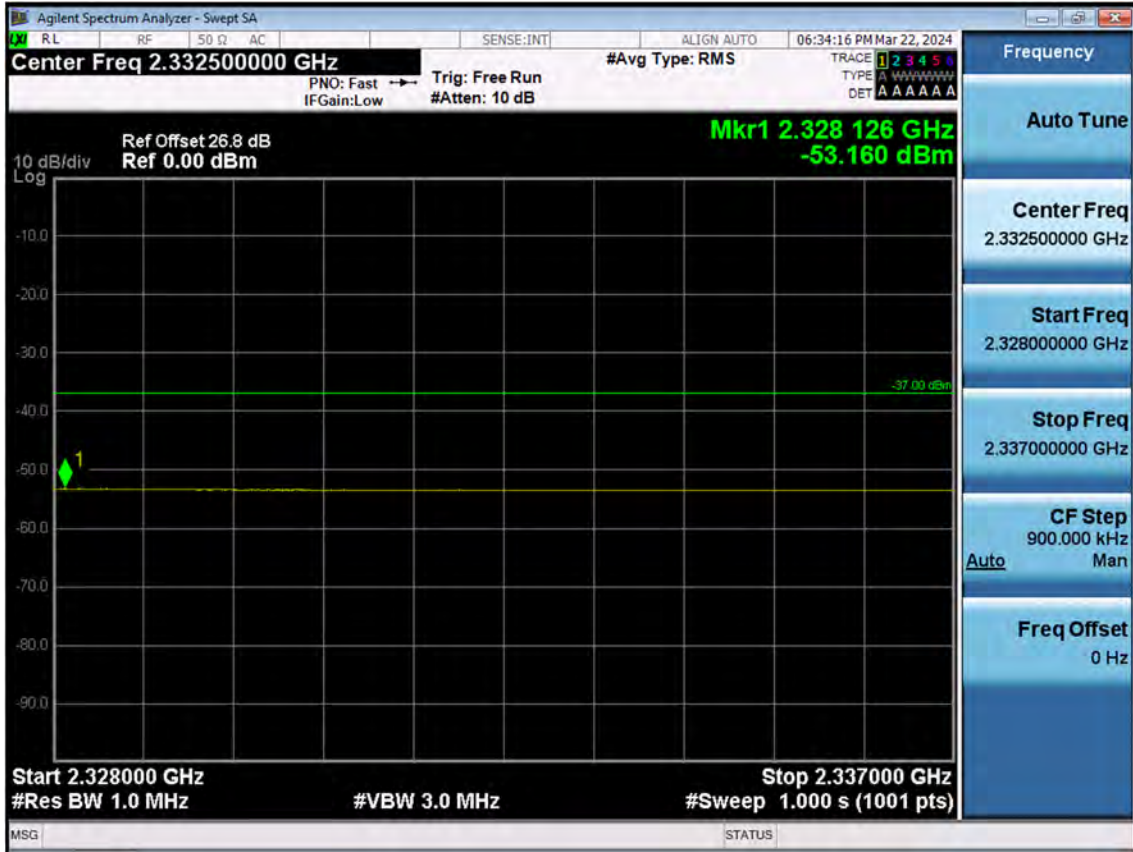

LTE B30_5 M_Band Edge(2288 MHz-2292 MHz)_Low_QPSK_FullRB

LTE B30_5 M_Band Edge(2292 MHz-2296 MHz)_Low_QPSK_FullRB

LTE B30_5 M_Band Edge(2296 MHz-2300 MHz)_Low_QPSK_FullRB

LTE B30_5 M_Band Edge(2300 MHz-2304 MHz)_Low_QPSK_FullRB

LTE B30_5 M_Band Edge(2304 MHz-2305 MHz)_Low_QPSK_FullRB

LTE B30_5 M_Band Edge(2315 MHz-2320 MHz)_Low_QPSK_FullRB

LTE B30_5 M_Band Edge(2320 MHz-2324 MHz)_Low_QPSK_FullRB

LTE B30_5 M_Band Edge(2324 MHz-2328 MHz)_Low_QPSK_FullRB

LTE B30_5 M_Band Edge(2328 MHz-2337 MHz)_Low_QPSK_FullRB

LTE B30_5 M_Band Edge(2337 MHz-2341 MHz)_Low_QPSK_FullRB

LTE B30_5 M_Band Edge(2341 MHz-2345 MHz)_Low_QPSK_FullRB

LTE B30_5 M_Band Edge(2345 MHz-2365 MHz)_Low_QPSK_FullRB