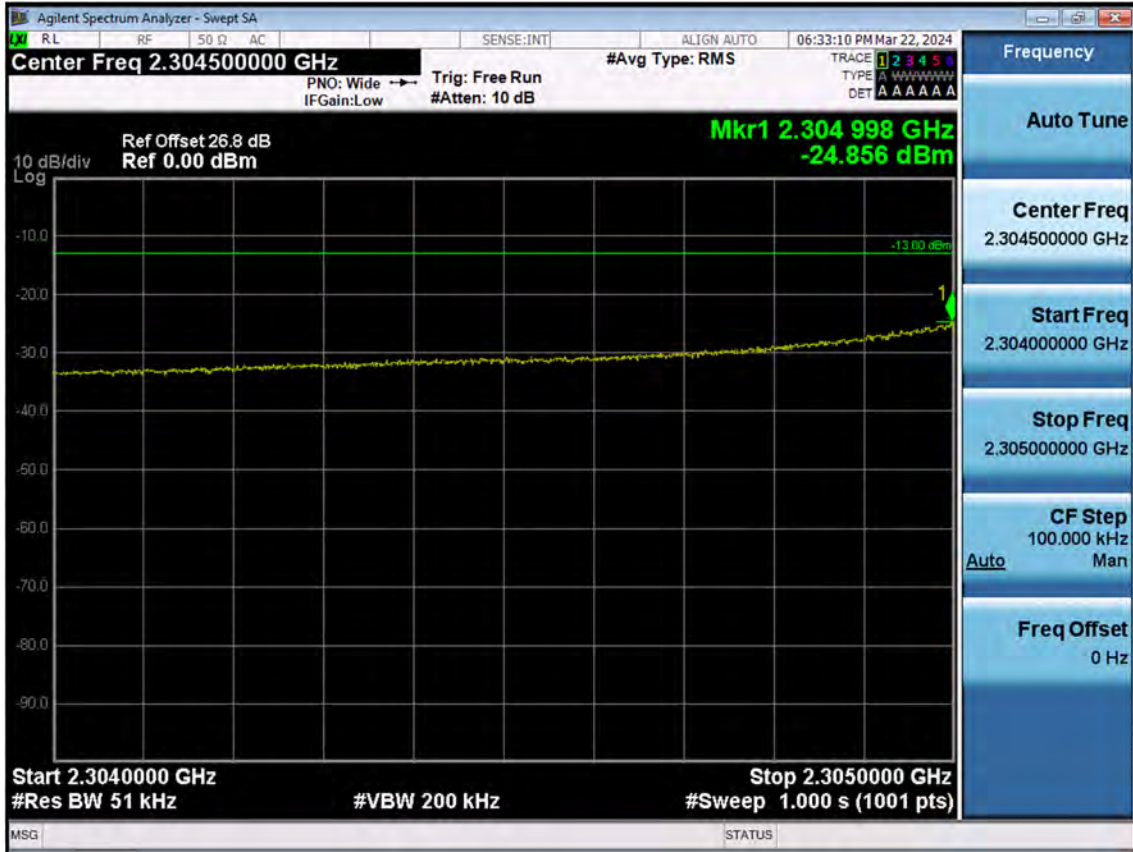

LTE B30_5 M_Conducted Spurious(10 G-26.5 G)_Mid_QPSK_1RB

LTE B30_5 M_Conducted Spurious(10 G-26.5 G)_High_QPSK_1RB

LTE B30_10 M_Conducted Spurious(10 G-26.5 G)_Low_QPSK_1RB

LTE B30_5 M_Band Edge(2280 MHz-2288 MHz)_Low_QPSK_FullRB

LTE B30_5 M_Band Edge(2288 MHz-2292 MHz)_Low_QPSK_FullRB

LTE B30_5 M_Band Edge(2292 MHz-2296 MHz)_Low_QPSK_FullRB

LTE B30_5 M_Band Edge(2296 MHz-2300 MHz)_Low_QPSK_FullRB

LTE B30_5 M_Band Edge(2300 MHz-2304 MHz)_Low_QPSK_FullRB

LTE B30_5 M_Band Edge(2304 MHz-2305 MHz)_Low_QPSK_FullRB

LTE B30_5 M_Band Edge(2315 MHz-2320 MHz)_Low_QPSK_FullRB

LTE B30_5 M_Band Edge(2320 MHz-2324 MHz)_Low_QPSK_FullRB

LTE B30_5 M_Band Edge(2324 MHz-2328 MHz)_Low_QPSK_FullRB