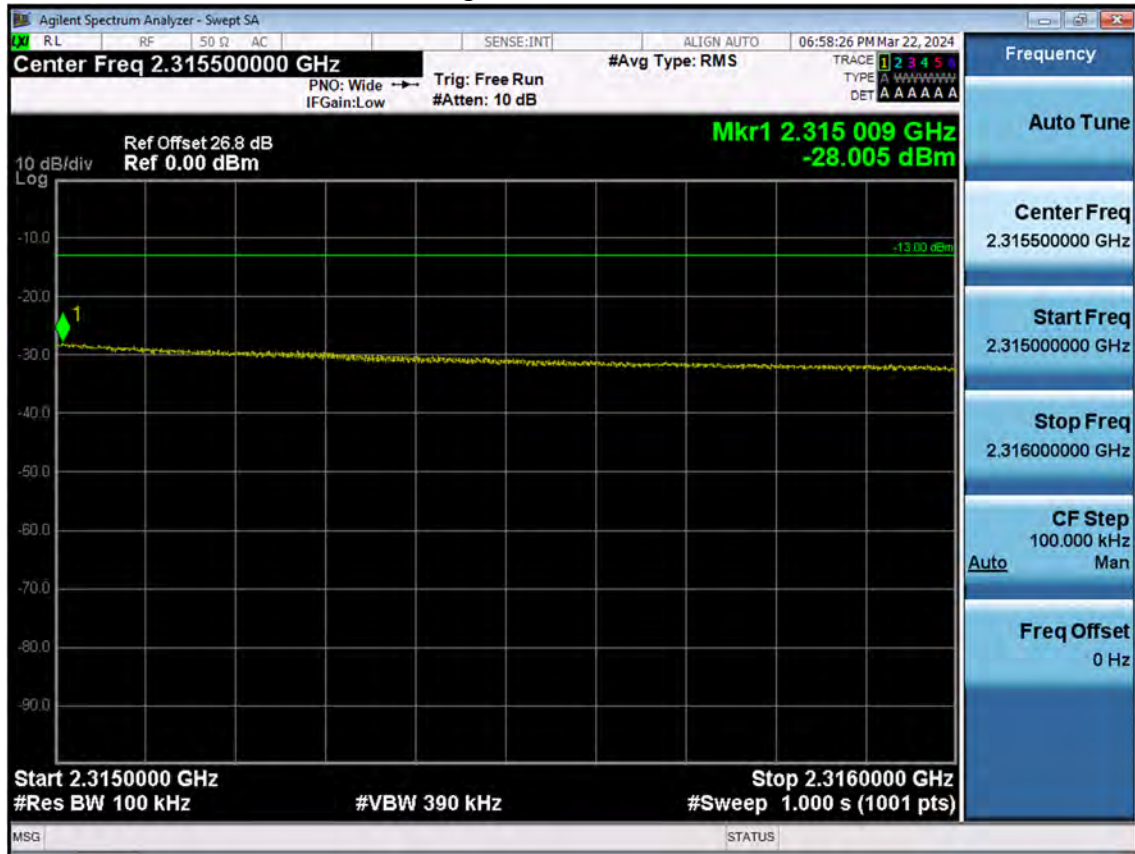

LTE B30_5 M_Band Edge(2341 MHz-2345 MHz)_High_QPSK_FullRB

LTE B30_5 M_Band Edge(2345 MHz-2365 MHz)_High_QPSK_FullRB

LTE B30_5 M_Band Edge(2365 MHz-2400 MHz)_High_QPSK_FullRB

LTE B30_10 M_Band Edge(2280 MHz-2288 MHz)_Low_QPSK_FullRB

LTE B30_10 M_Band Edge(2288 MHz-2292 MHz)_Low_QPSK_FullRB

LTE B30_10 M_Band Edge(2292 MHz-2296 MHz)_Low_QPSK_FullRB

LTE B30_10 M_Band Edge(2296 MHz-2300 MHz)_Low_QPSK_FullRB

LTE B30_10 M_Band Edge(2300 MHz-2304 MHz)_Low_QPSK_FullRB

LTE B30_10 M_Band Edge(2304 MHz-2305 MHz)_Low_QPSK_FullRB

LTE B30_10 M_Band Edge(2315 MHz-2316 MHz)_Low_QPSK_FullRB

LTE B30_10 M_Band Edge(2316 MHz-2320 MHz)_Low_QPSK_FullRB

LTE B30_10 M_Band Edge(2320 MHz-2324 MHz)_Low_QPSK_FullRB