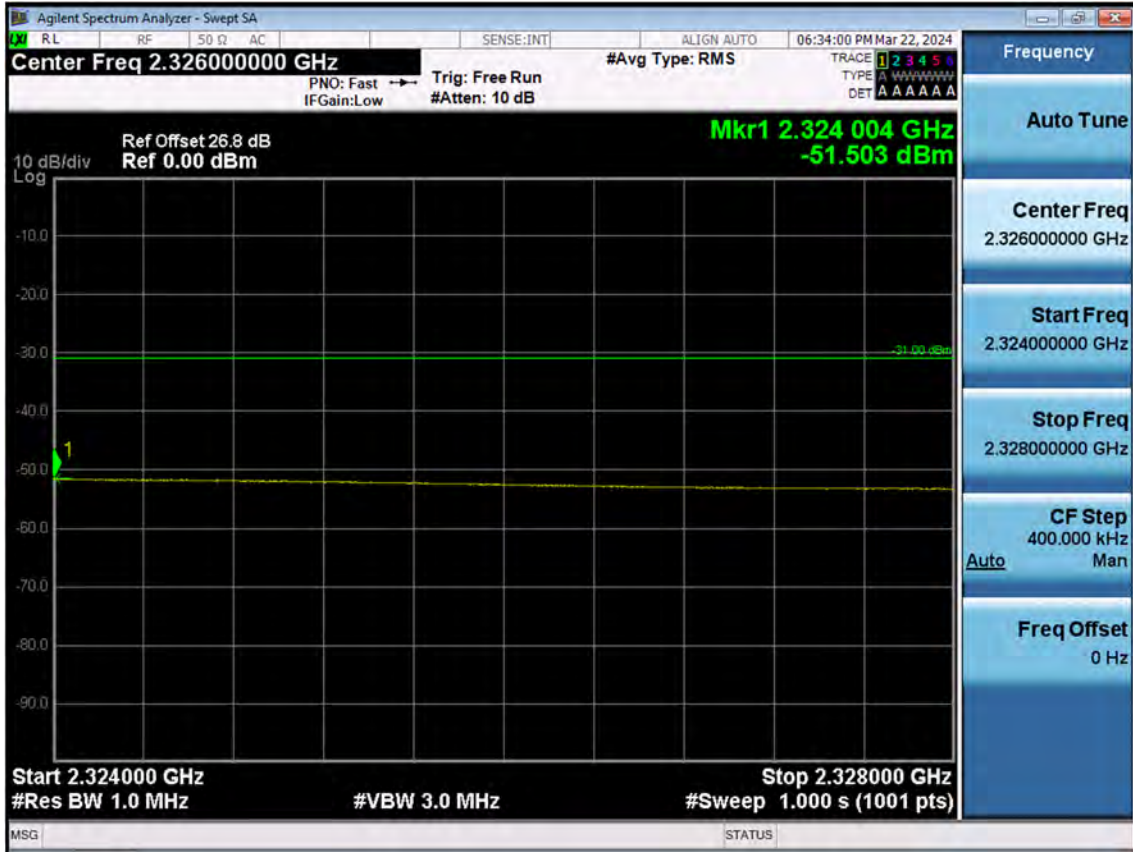

LTE B30_5 M_Band Edge(2288 MHz-2292 MHz)_Low_QPSK_FullRB

LTE B30_5 M_Band Edge(2292 MHz-2296 MHz)_Low_QPSK_FullRB

LTE B30_5 M_Band Edge(2296 MHz-2300 MHz)_Low_QPSK_FullRB

LTE B30_5 M_Band Edge(2300 MHz-2304 MHz)_Low_QPSK_FullRB

LTE B30_5 M_Band Edge(2304 MHz-2305 MHz)_Low_QPSK_FullRB

LTE B30_5 M_Band Edge(2315 MHz-2320 MHz)_Low_QPSK_FullRB

LTE B30_5 M_Band Edge(2320 MHz-2324 MHz)_Low_QPSK_FullRB

LTE B30_5 M_Band Edge(2324 MHz-2328 MHz)_Low_QPSK_FullRB

LTE B30_5 M_Band Edge(2328 MHz-2337 MHz)_Low_QPSK_FullRB

LTE B30_5 M_Band Edge(2337 MHz-2341 MHz)_Low_QPSK_FullRB

LTE B30_5 M_Band Edge(2341 MHz-2345 MHz)_Low_QPSK_FullRB

LTE B30_5 M_Band Edge(2345 MHz-2365 MHz)_Low_QPSK_FullRB