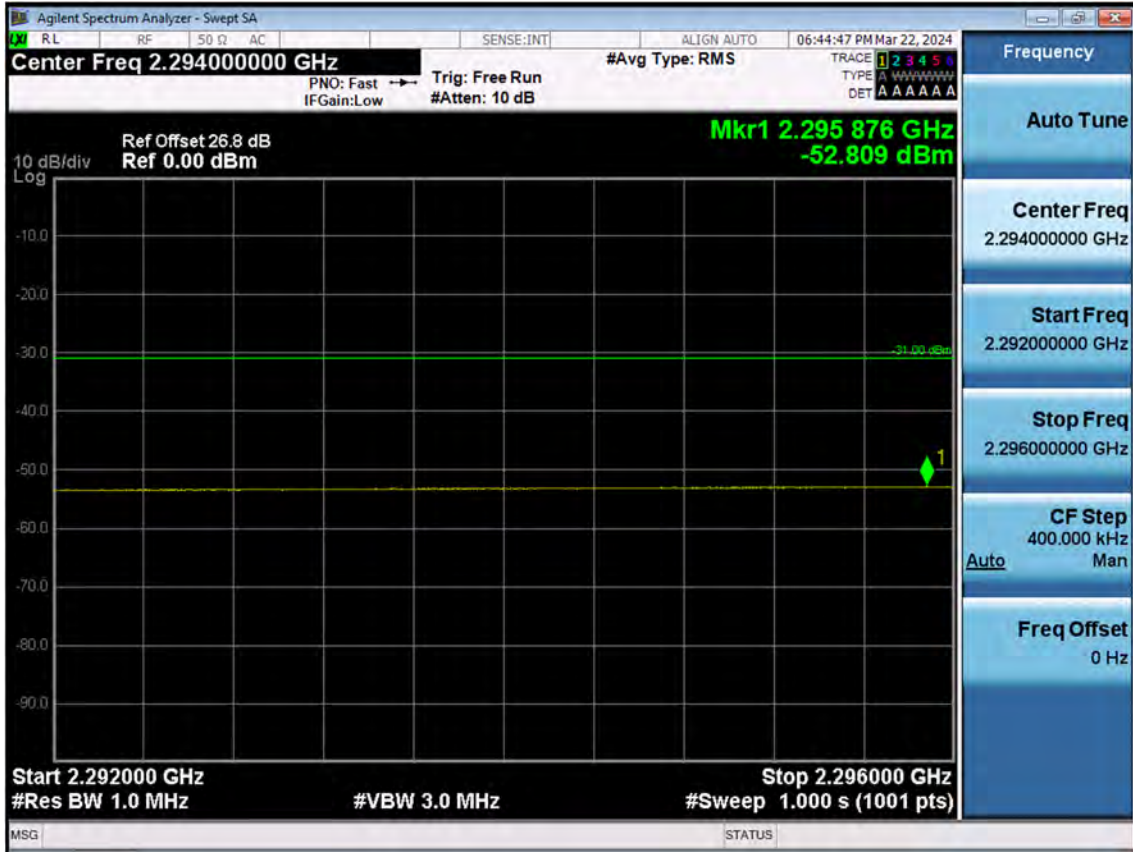

LTE B30_5 M_Band Edge(2315 MHz-2320 MHz)_Low_QPSK_1RB

LTE B30_5 M_Band Edge(2320 MHz-2324 MHz)_Low_QPSK_1RB

LTE B30_5 M_Band Edge(2324 MHz-2328 MHz)_Low_QPSK_1RB

LTE B30_5 M_Band Edge(2328 MHz-2337 MHz)_Low_QPSK_1RB

LTE B30_5 M_Band Edge(2337 MHz-2341 MHz)_Low_QPSK_1RB

LTE B30_5 M_Band Edge(2341 MHz-2345 MHz)_Low_QPSK_1RB

LTE B30_5 M_Band Edge(2345 MHz-2365 MHz)_Low_QPSK_1RB

LTE B30_5 M_Band Edge(2365 MHz-2400 MHz)_Low_QPSK_1RB

LTE B30_5 M_Band Edge(2280 MHz-2288 MHz)_Mid_QPSK_1RB

LTE B30_5 M_Band Edge(2288 MHz-2292 MHz)_Mid_QPSK_1RB

LTE B30_5 M_Band Edge(2292 MHz-2296 MHz)_Mid_QPSK_1RB

LTE B30_5 M_Band Edge(2296 MHz-2300 MHz)_Mid_QPSK_1RB