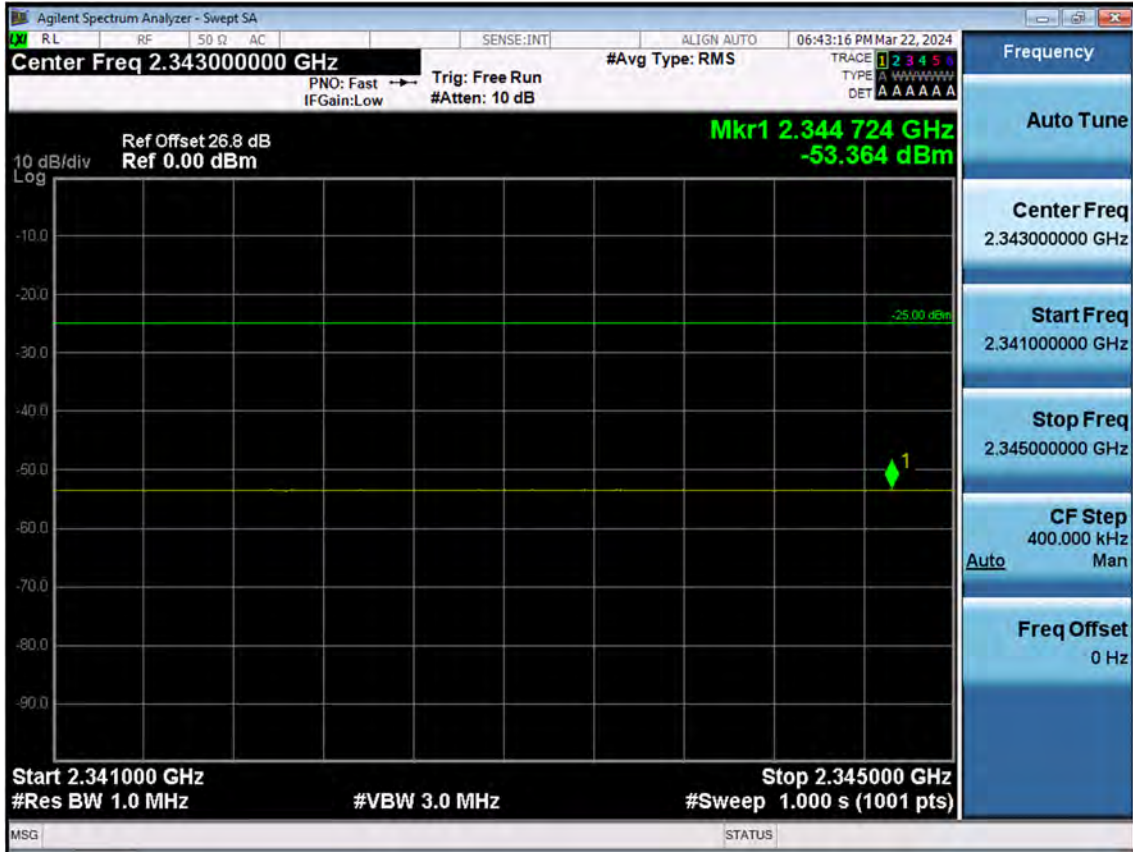

LTE B30_5 M_Band Edge(2296 MHz-2300 MHz)_Mid_QPSK_FullRB

LTE B30_5 M_Band Edge(2300 MHz-2305 MHz)_Mid_QPSK_FullRB

LTE B30_5 M_Band Edge(2315 MHz-2320 MHz)_Mid_QPSK_FullRB

LTE B30_5 M_Band Edge(2320 MHz-2324 MHz)_Mid_QPSK_FullRB

LTE B30_5 M_Band Edge(2324 MHz-2328 MHz)_Mid_QPSK_FullRB

LTE B30_5 M_Band Edge(2328 MHz-2337 MHz)_Mid_QPSK_FullRB

LTE B30_5 M_Band Edge(2337 MHz-2341 MHz)_Mid_QPSK_FullRB

LTE B30_5 M_Band Edge(2341 MHz-2345 MHz)_Mid_QPSK_FullRB

LTE B30_5 M_Band Edge(2345 MHz-2365 MHz)_Mid_QPSK_FullRB

LTE B30_5 M_Band Edge(2280 MHz-2288 MHz)_High_QPSK_FullRB

LTE B30_5 M_Band Edge(2288 MHz-2292 MHz)_High_QPSK_FullRB

LTE B30_5 M_Band Edge(2292 MHz-2296 MHz)_High_QPSK_FullRB