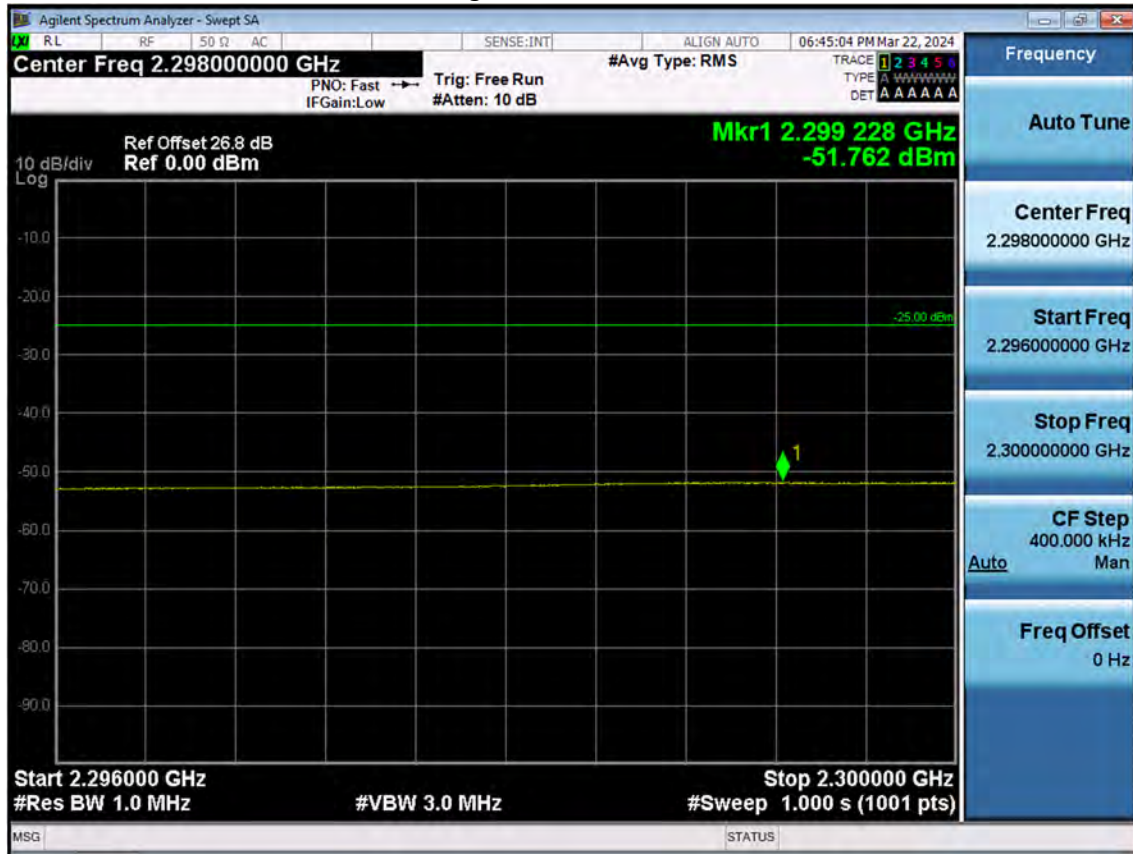

LTE B30_5 M_Band Edge(2337 MHz-2341 MHz)_Low_QPSK_1RB

LTE B30_5 M_Band Edge(2341 MHz-2345 MHz)_Low_QPSK_1RB

LTE B30_5 M_Band Edge(2345 MHz-2365 MHz)_Low_QPSK_1RB

LTE B30_5 M_Band Edge(2365 MHz-2400 MHz)_Low_QPSK_1RB

LTE B30_5 M_Band Edge(2280 MHz-2288 MHz)_Mid_QPSK_1RB

LTE B30_5 M_Band Edge(2288 MHz-2292 MHz)_Mid_QPSK_1RB

LTE B30_5 M_Band Edge(2292 MHz-2296 MHz)_Mid_QPSK_1RB

LTE B30_5 M_Band Edge(2296 MHz-2300 MHz)_Mid_QPSK_1RB

LTE B30_5 M_Band Edge(2300 MHz-2305 MHz)_Mid_QPSK_1RB