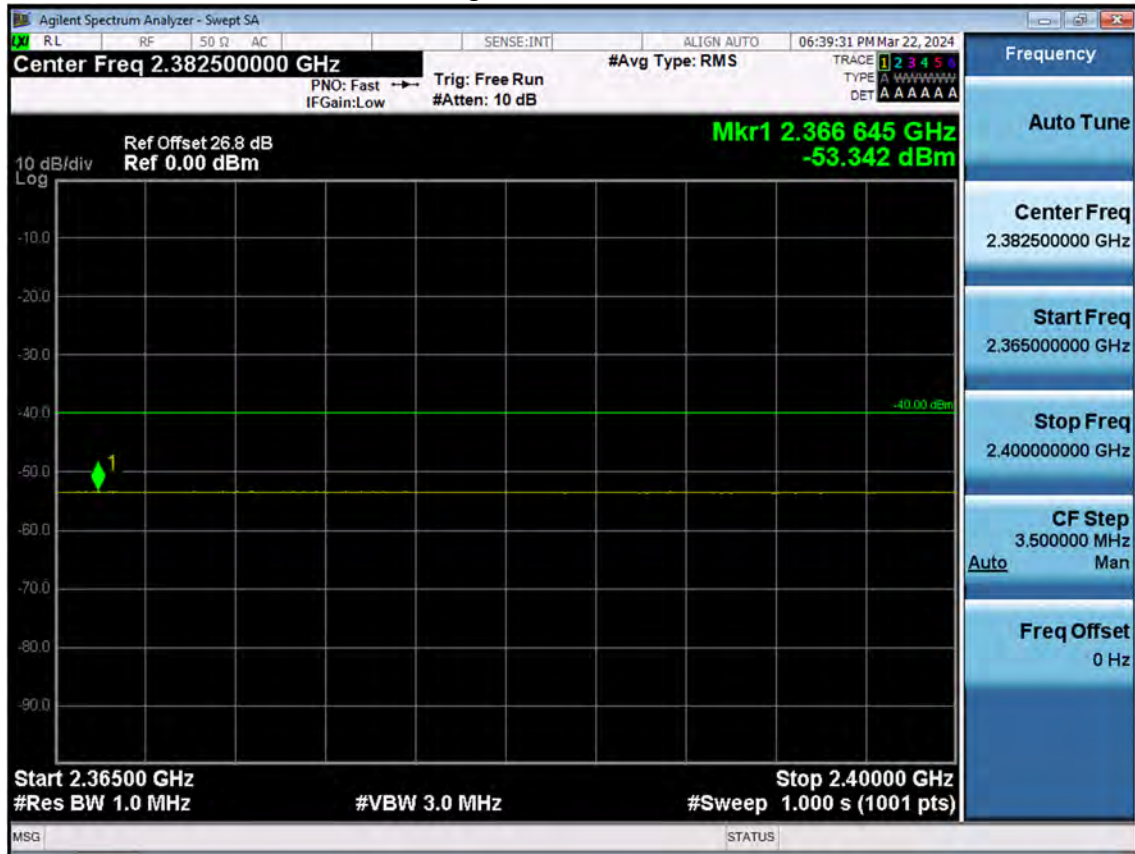

LTE B30_5 M_Band Edge(2315 MHz-2320 MHz)_Low_QPSK_1RB

LTE B30_5 M_Band Edge(2320 MHz-2324 MHz)_Low_QPSK_1RB

LTE B30_5 M_Band Edge(2324 MHz-2328 MHz)_Low_QPSK_1RB

LTE B30_5 M_Band Edge(2328 MHz-2337 MHz)_Low_QPSK_1RB

LTE B30_5 M_Band Edge(2337 MHz-2341 MHz)_Low_QPSK_1RB

LTE B30_5 M_Band Edge(2341 MHz-2345 MHz)_Low_QPSK_1RB

LTE B30_5 M_Band Edge(2345 MHz-2365 MHz)_Low_QPSK_1RB

LTE B30_5 M_Band Edge(2365 MHz-2400 MHz)_Low_QPSK_1RB

LTE B30_5 M_Band Edge(2280 MHz-2288 MHz)_Mid_QPSK_1RB

LTE B30_5 M_Band Edge(2288 MHz-2292 MHz)_Mid_QPSK_1RB

LTE B30_5 M_Band Edge(2292 MHz-2296 MHz)_Mid_QPSK_1RB

LTE B30_5 M_Band Edge(2296 MHz-2300 MHz)_Mid_QPSK_1RB

LTE B30_5 M_Band Edge(2300 MHz-2305 MHz)_Mid_QPSK_1RB