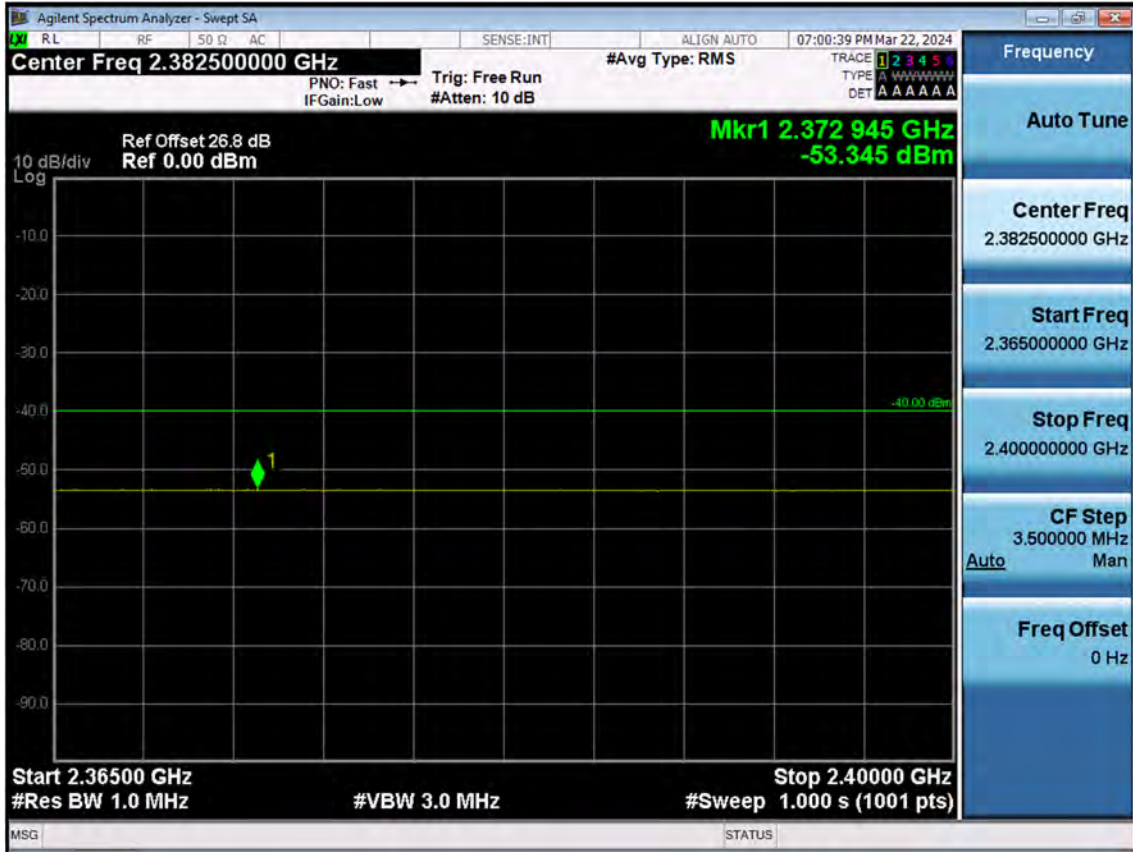

LTE B30_10 M_Band Edge(2304 MHz-2305 MHz)_Low_QPSK_FullRB

LTE B30_10 M_Band Edge(2315 MHz-2316 MHz)_Low_QPSK_FullRB

LTE B30_10 M_Band Edge(2316 MHz-2320 MHz)_Low_QPSK_FullRB

LTE B30_10 M_Band Edge(2320 MHz-2324 MHz)_Low_QPSK_FullRB

LTE B30_10 M_Band Edge(2324 MHz-2328 MHz)_Low_QPSK_FullRB

LTE B30_10 M_Band Edge(2328 MHz-2337 MHz)_Low_QPSK_FullRB

LTE B30_10 M_Band Edge(2337 MHz-2341 MHz)_Low_QPSK_FullRB

LTE B30_10 M_Band Edge(2341 MHz-2345 MHz)_Low_QPSK_FullRB

LTE B30_10 M_Band Edge(2345 MHz-2365 MHz)_Low_QPSK_FullRB

LTE B30_10 M_Band Edge(2365 MHz-2400 MHz)_Low_QPSK_FullRB

LTE B30_5 M_Band Edge(2280 MHz-2288 MHz)_Low_QPSK_1RB

LTE B30_5 M_Band Edge(2288 MHz-2292 MHz)_Low_QPSK_1RB