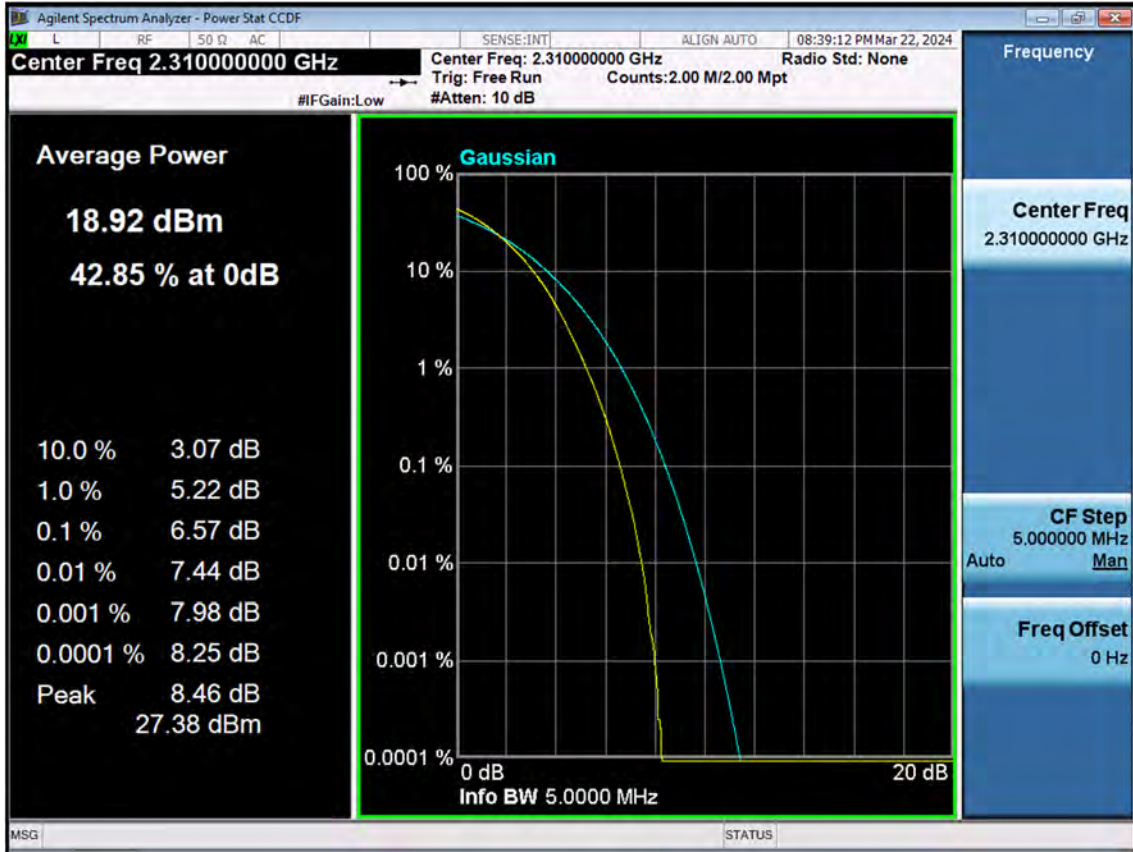

LTE B30_10 M_Band Edge(2328 MHz-2337 MHz)_Low_QPSK_1RB

LTE B30_10 M_Band Edge(2337 MHz-2341 MHz)_Low_QPSK_1RB

LTE B30_10 M_Band Edge(2341 MHz-2345 MHz)_Low_QPSK_1RB

LTE B30_10 M_Band Edge(2345 MHz-2365 MHz)_Low_QPSK_1RB

LTE B30_10 M_Band Edge(2365 MHz-2400 MHz)_Low_QPSK_1RB

11. TEST PLOTS(Sub 5 Ant)

LTE B30_5 M_PAR_Mid_QPSK_FullRB

LTE B30_5 M_PAR_Mid_16QAM_FullRB

LTE B30_5 M_PAR_Mid_64QAM_FullRB

LTE B30_5 M_PAR_Mid_256QAM_FullRB