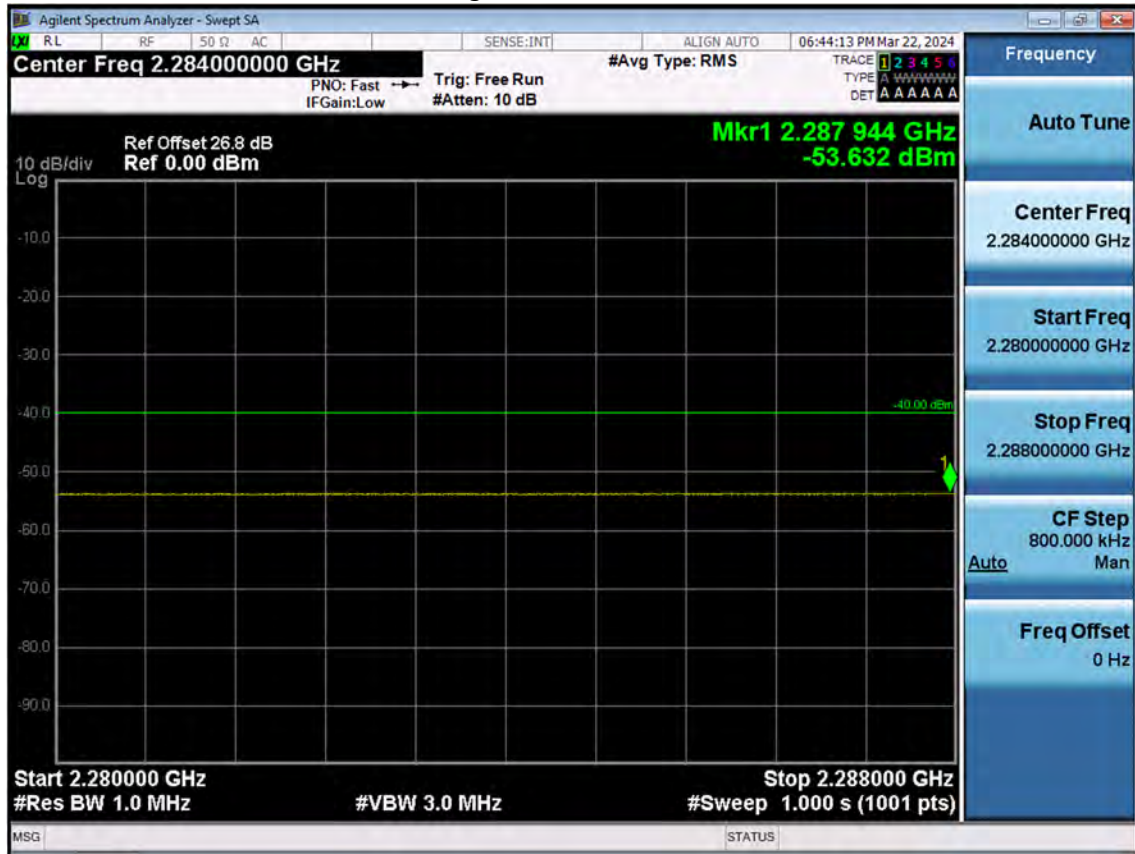

LTE B30_5 M_Band Edge(2315 MHz-2320 MHz)_Low_QPSK_1RB

LTE B30_5 M_Band Edge(2320 MHz-2324 MHz)_Low_QPSK_1RB

LTE B30_5 M_Band Edge(2324 MHz-2328 MHz)_Low_QPSK_1RB

LTE B30_5 M_Band Edge(2328 MHz-2337 MHz)_Low_QPSK_1RB

LTE B30_5 M_Band Edge(2337 MHz-2341 MHz)_Low_QPSK_1RB

LTE B30_5 M_Band Edge(2341 MHz-2345 MHz)_Low_QPSK_1RB

LTE B30_5 M_Band Edge(2345 MHz-2365 MHz)_Low_QPSK_1RB

LTE B30_5 M_Band Edge(2365 MHz-2400 MHz)_Low_QPSK_1RB

LTE B30_5 M_Band Edge(2280 MHz-2288 MHz)_Mid_QPSK_1RB

LTE B30_5 M_Band Edge(2288 MHz-2292 MHz)_Mid_QPSK_1RB

LTE B30_5 M_Band Edge(2292 MHz-2296 MHz)_Mid_QPSK_1RB

LTE B30_5 M_Band Edge(2296 MHz-2300 MHz)_Mid_QPSK_1RB

LTE B30_5 M_Band Edge(2300 MHz-2305 MHz)_Mid_QPSK_1RB