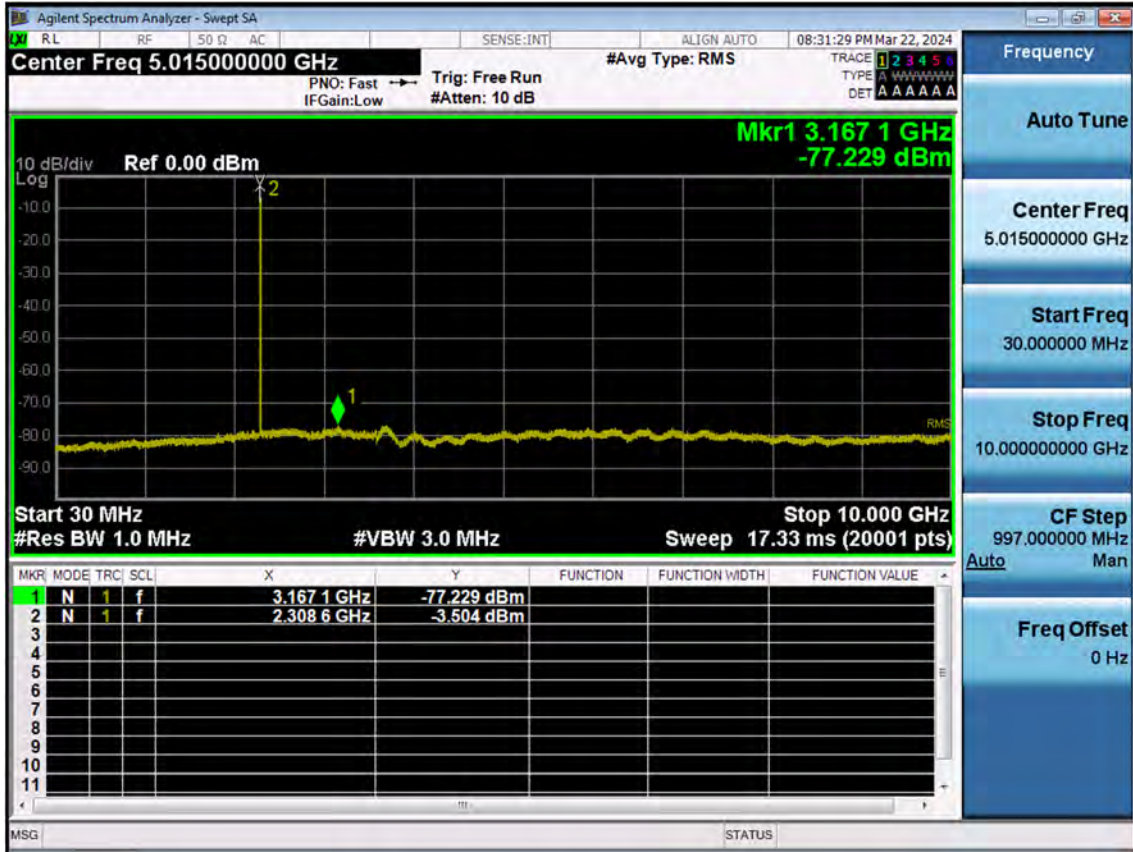

LTE B30_5 M_OBW_Mid_256QAM_FullRB

LTE B30_10 M_OBW_Low_QPSK_FullRB

LTE B30_10 M_OBW_Low_16QAM_FullRB

LTE B30_10 M_OBW_Low_64QAM_FullRB

LTE B30_10 M_OBW_Mid_256QAM_FullRB

LTE B30_5 M_Conducted Spurious(30 M-10 G)_Low_QPSK_1RB

LTE B30_5 M_Conducted Spurious(30 M-10 G)_Mid_QPSK_1RB

LTE B30_5 M_Conducted Spurious(30 M-10 G)_High_QPSK_1RB

LTE B30_10 M_Conducted Spurious(30 M-10 G)_Low_QPSK_1RB

LTE B30_5 M_Conducted Spurious(10 G-26.5 G)_Low_QPSK_1RB

LTE B30_5 M_Conducted Spurious(10 G-26.5 G)_Mid_QPSK_1RB

LTE B30_5 M_Conducted Spurious(10 G-26.5 G)_High_QPSK_1RB

LTE B30_10 M_Conducted Spurious(10 G-26.5 G)_Low_QPSK_1RB

LTE B30_5 M_Band Edge(2280 MHz-2288 MHz)_Low_QPSK_FullRB