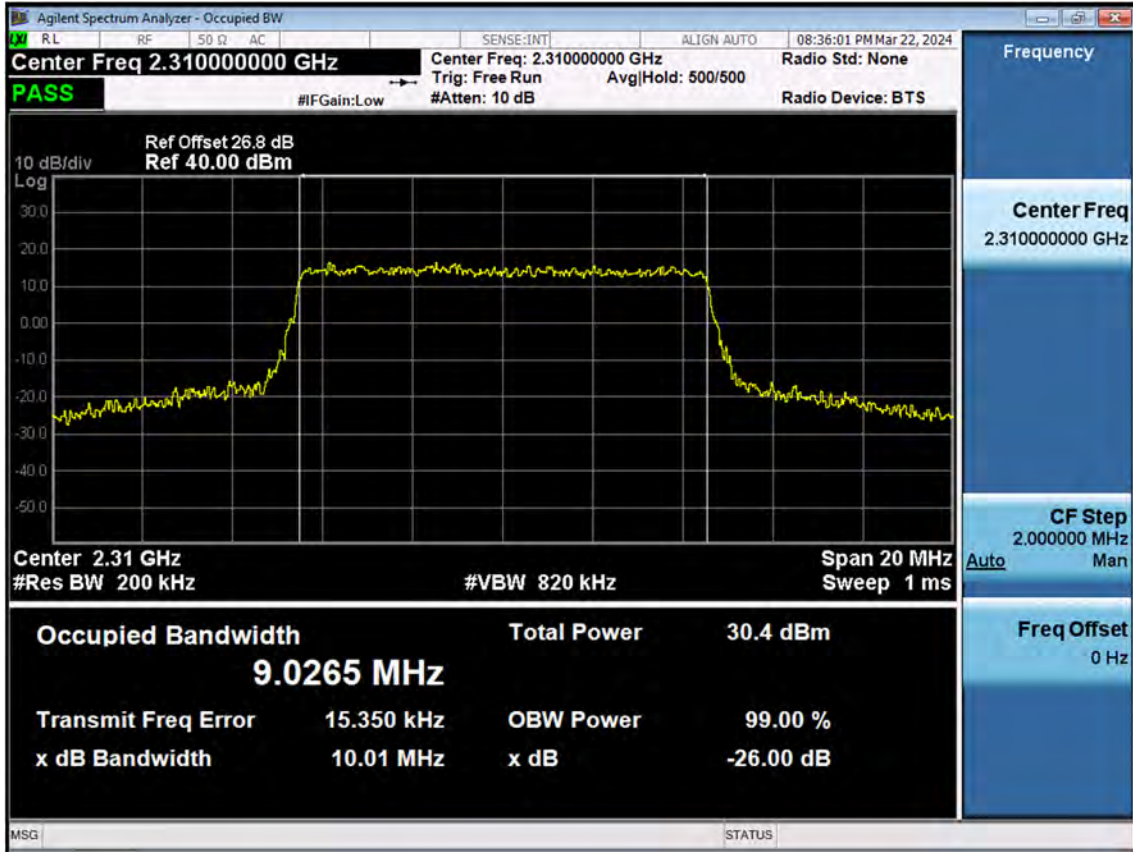

LTE B30_10 M_OBW_Low_16QAM_FullRB