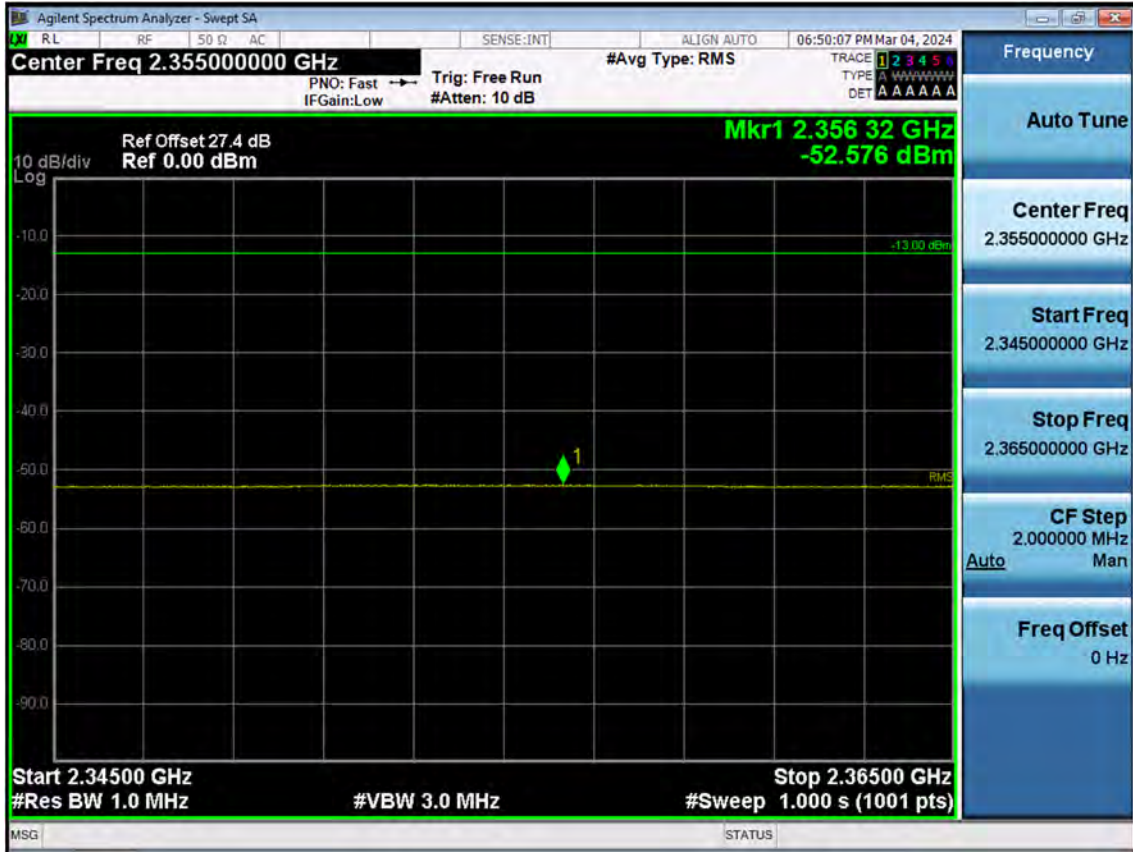

LTE B30_10 M_Band Edge(2315 MHz-2316 MHz)_Low_QPSK_1RB

LTE B30_10 M_Band Edge(2316 MHz-2320 MHz)_Low_QPSK_1RB

LTE B30_10 M_Band Edge(2320 MHz-2324 MHz)_Low_QPSK_1RB

LTE B30_10 M_Band Edge(2324 MHz-2328 MHz)_Low_QPSK_1RB

LTE B30_10 M_Band Edge(2328 MHz-2337 MHz)_Low_QPSK_1RB

LTE B30_10 M_Band Edge(2337 MHz-2341 MHz)_Low_QPSK_1RB

LTE B30_10 M_Band Edge(2341 MHz-2345 MHz)_Low_QPSK_1RB

LTE B30_10 M_Band Edge(2345 MHz-2365 MHz)_Low_QPSK_1RB

LTE B30_10 M_Band Edge(2365 MHz-2400 MHz)_Low_QPSK_1RB

11. TEST PLOTS(Sub 5 Ant)

LTE B30_5 M_PAR_Mid_QPSK_FullRB

LTE B30_5 M_PAR_Mid_16QAM_FullRB

LTE B30_5 M_PAR_Mid_64QAM_FullRB

LTE B30_5 M_PAR_Mid_256QAM_FullRB