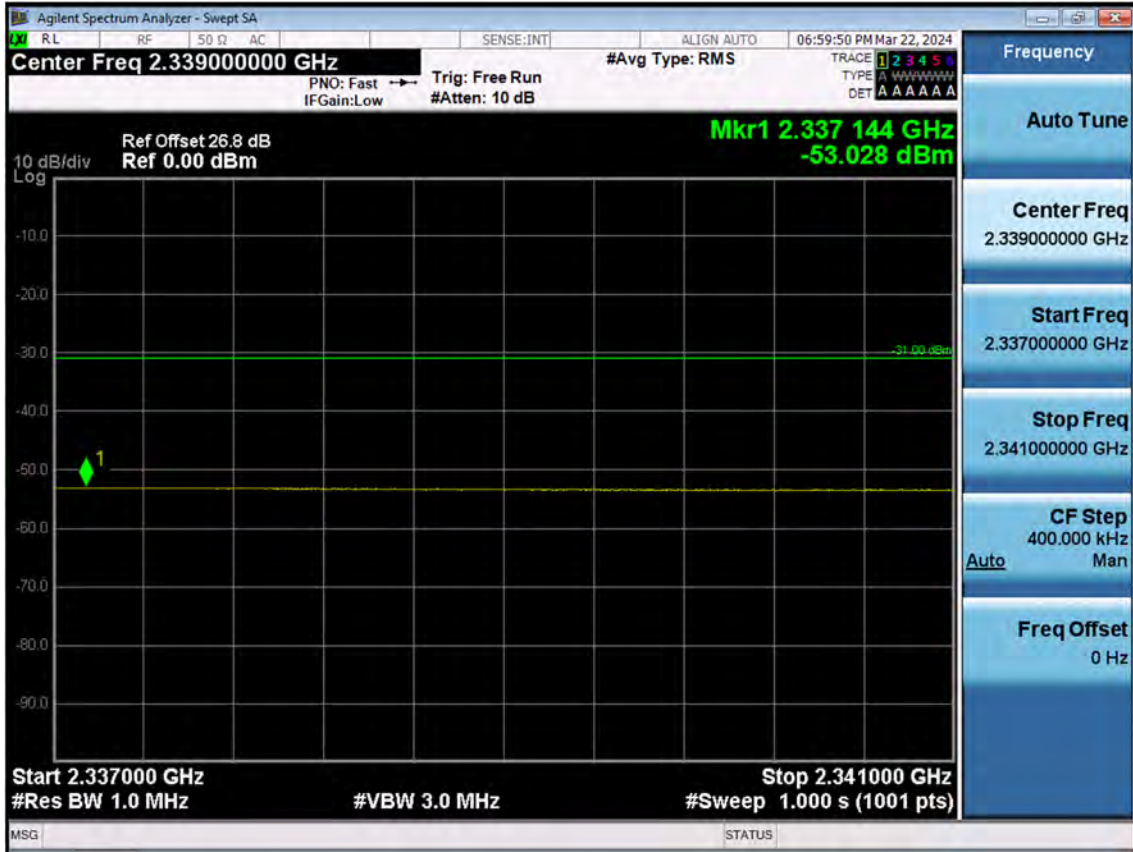

LTE B30_10 M_Band Edge(2288 MHz-2292 MHz)_Low_QPSK_FullRB

LTE B30_10 M_Band Edge(2292 MHz-2296 MHz)_Low_QPSK_FullRB

LTE B30_10 M_Band Edge(2296 MHz-2300 MHz)_Low_QPSK_FullRB

LTE B30_10 M_Band Edge(2300 MHz-2304 MHz)_Low_QPSK_FullRB

LTE B30_10 M_Band Edge(2304 MHz-2305 MHz)_Low_QPSK_FullRB

LTE B30_10 M_Band Edge(2315 MHz-2316 MHz)_Low_QPSK_FullRB

LTE B30_10 M_Band Edge(2316 MHz-2320 MHz)_Low_QPSK_FullRB

LTE B30_10 M_Band Edge(2320 MHz-2324 MHz)_Low_QPSK_FullRB

LTE B30_10 M_Band Edge(2324 MHz-2328 MHz)_Low_QPSK_FullRB

LTE B30_10 M_Band Edge(2328 MHz-2337 MHz)_Low_QPSK_FullRB

LTE B30_10 M_Band Edge(2337 MHz-2341 MHz)_Low_QPSK_FullRB

LTE B30_10 M_Band Edge(2341 MHz-2345 MHz)_Low_QPSK_FullRB