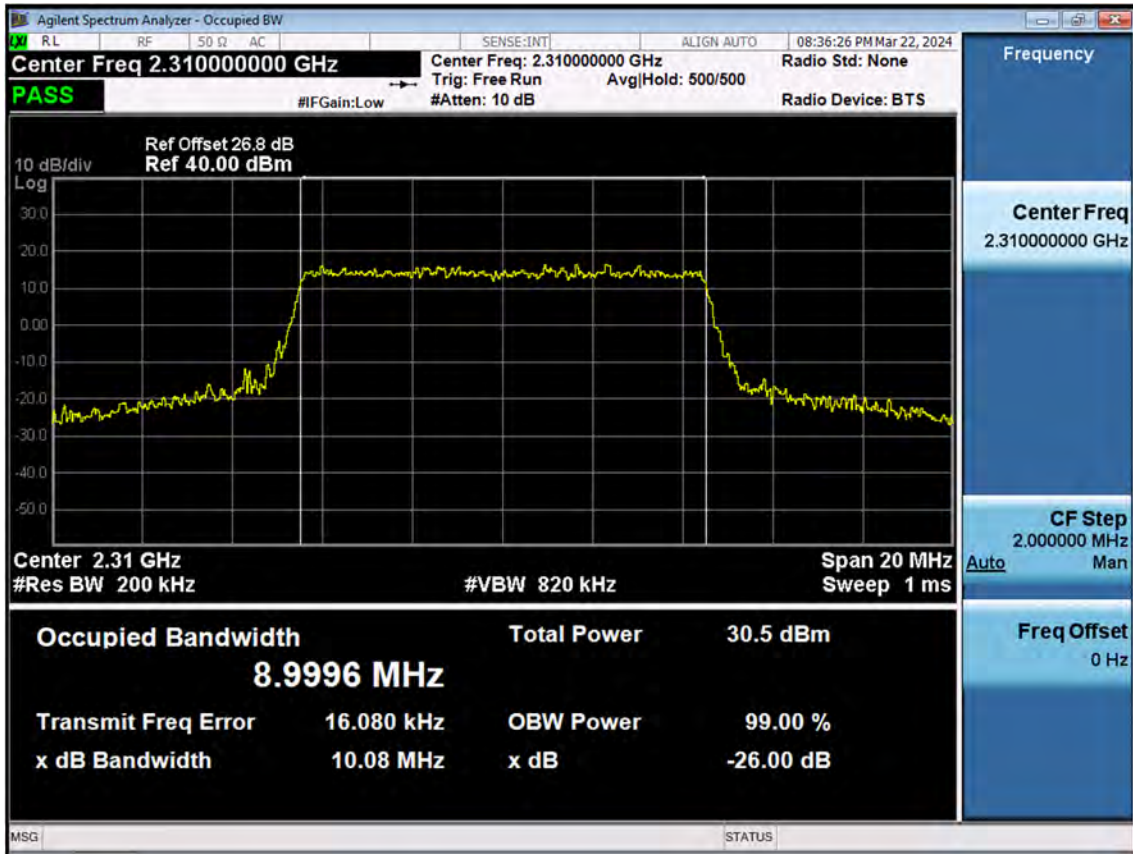

LTE B30_5 M_OBW_Mid_256QAM_FullRB

LTE B30_10 M_OBW_Low_QPSK_FullRB

LTE B30_10 M_OBW_Low_16QAM_FullRB

LTE B30_10 M_OBW_Low_64QAM_FullRB

LTE B30_10 M_OBW_Mid_256QAM_FullRB

LTE B30_5 M_Conducted Spurious(30 M-10 G)_Low_QPSK_1RB

LTE B30_5 M_Conducted Spurious(30 M-10 G)_Mid_QPSK_1RB

LTE B30_5 M_Conducted Spurious(30 M-10 G)_High_QPSK_1RB

LTE B30_10 M_Conducted Spurious(30 M-10 G)_Low_QPSK_1RB

LTE B30_5 M_Conducted Spurious(10 G-26.5 G)_Low_QPSK_1RB

LTE B30_5 M_Conducted Spurious(10 G-26.5 G)_Mid_QPSK_1RB

LTE B30_5 M_Conducted Spurious(10 G-26.5 G)_High_QPSK_1RB

LTE B30_10 M_Conducted Spurious(10 G-26.5 G)_Low_QPSK_1RB

LTE B30_5 M_Band Edge(2280 MHz-2288 MHz)_Low_QPSK_FullRB