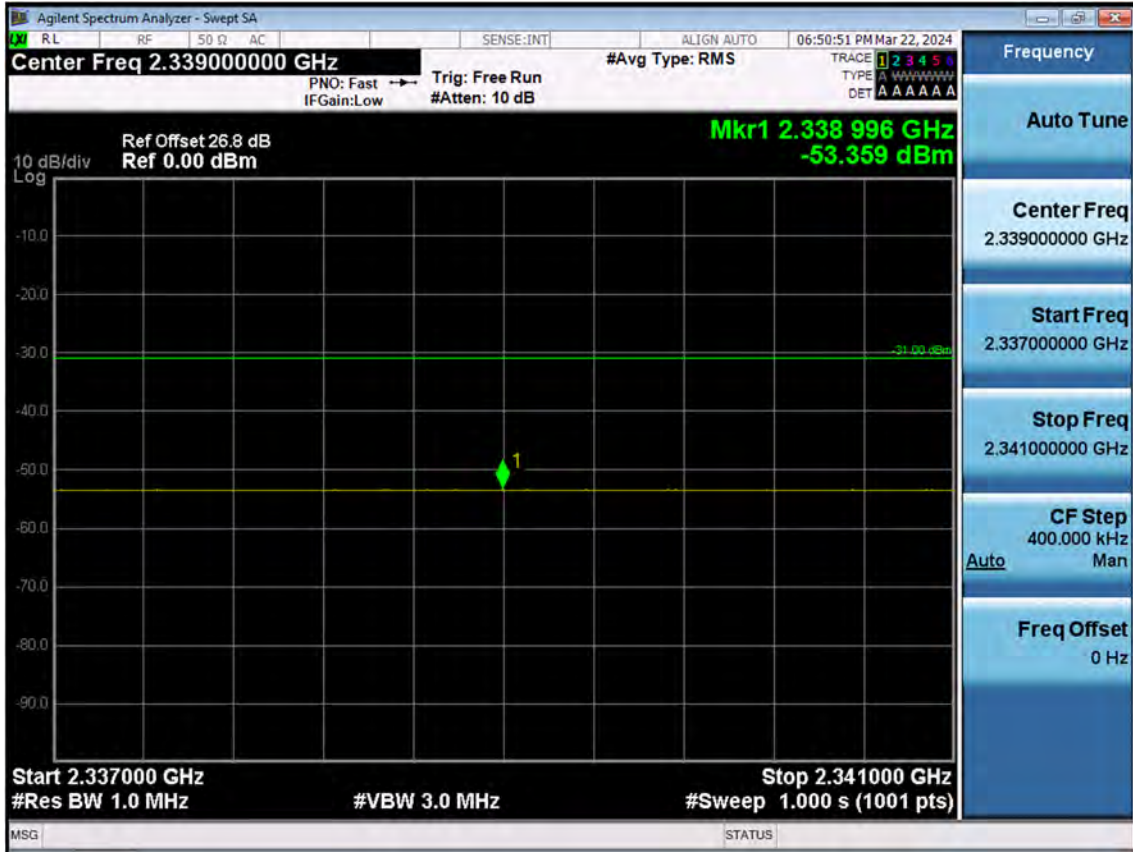

LTE B30_5 M_Band Edge(2296 MHz-2300 MHz)_High_QPSK_FullRB

LTE B30_5 M_Band Edge(2300 MHz-2305 MHz)_High_QPSK_FullRB

LTE B30_5 M_Band Edge(2315 MHz-2316 MHz)_High_QPSK_FullRB

LTE B30_5 M_Band Edge(2316 MHz-2320 MHz)_High_QPSK_FullRB

LTE B30_5 M_Band Edge(2320 MHz-2324 MHz)_High_QPSK_FullRB

LTE B30_5 M_Band Edge(2324 MHz-2328 MHz)_High_QPSK_FullRB

LTE B30_5 M_Band Edge(2328 MHz-2337 MHz)_High_QPSK_FullRB

LTE B30_5 M_Band Edge(2337 MHz-2341 MHz)_High_QPSK_FullRB

LTE B30_5 M_Band Edge(2341 MHz-2345 MHz)_High_QPSK_FullRB

LTE B30_5 M_Band Edge(2345 MHz-2365 MHz)_High_QPSK_FullRB

LTE B30_5 M_Band Edge(2365 MHz-2400 MHz)_High_QPSK_FullRB

LTE B30_10 M_Band Edge(2280 MHz-2288 MHz)_Low_QPSK_FullRB