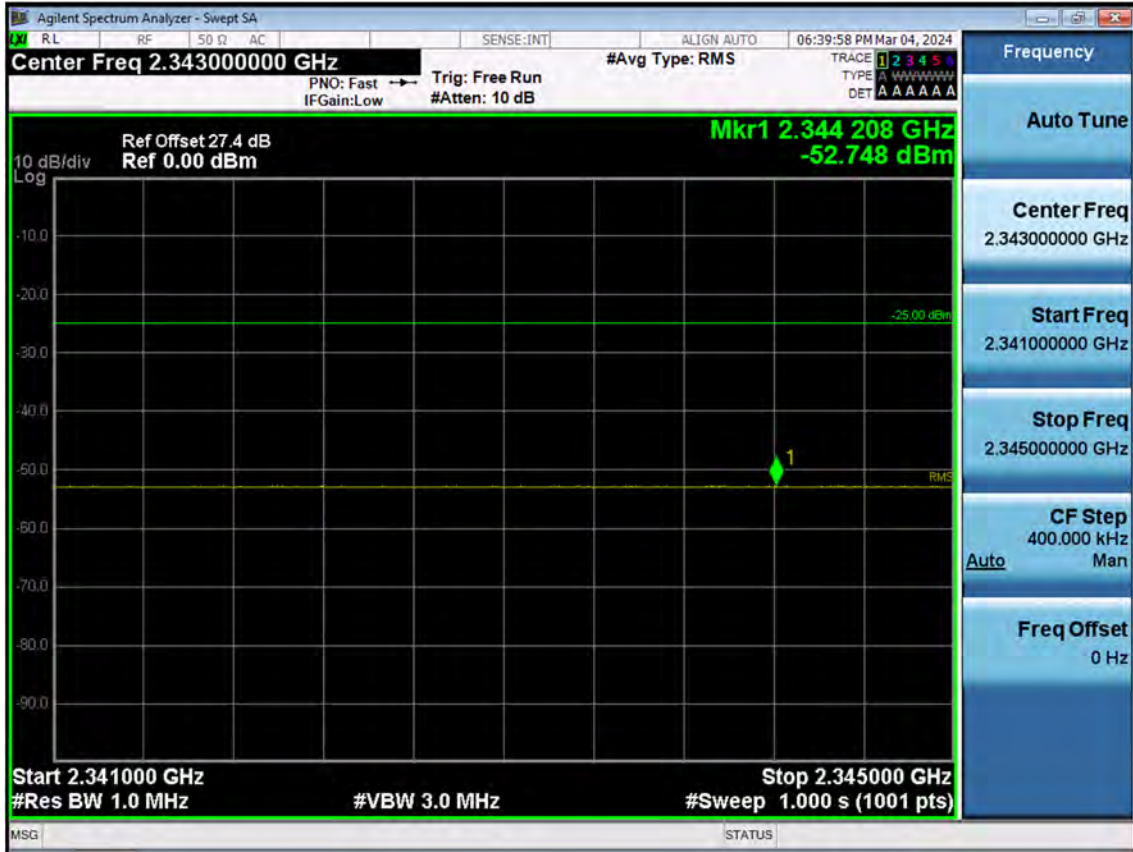

LTE B30_5 M_Band Edge(2296 MHz-2300 MHz)_High_QPSK_1RB

LTE B30_5 M_Band Edge(2300 MHz-2305 MHz)_High_QPSK_1RB

LTE B30_5 M_Band Edge(2315 MHz-2316 MHz)_High_QPSK_1RB

LTE B30_5 M_Band Edge(2316 MHz-2320 MHz)_High_QPSK_1RB

LTE B30_5 M_Band Edge(2320 MHz-2324 MHz)_High_QPSK_1RB

LTE B30_5 M_Band Edge(2324 MHz-2328 MHz)_High_QPSK_1RB

LTE B30_5 M_Band Edge(2328 MHz-2337 MHz)_High_QPSK_1RB

LTE B30_5 M_Band Edge(2337 MHz-2341 MHz)_High_QPSK_1RB

LTE B30_5 M_Band Edge(2341 MHz-2345 MHz)_High_QPSK_1RB

LTE B30_5 M_Band Edge(2345 MHz-2365 MHz)_High_QPSK_1RB

LTE B30_5 M_Band Edge(2365 MHz-2400 MHz)_High_QPSK_1RB

LTE B30_10 M_Band Edge(2288 MHz-2292 MHz)_Low_QPSK_1RB

LTE B30_10 M_Band Edge(2292 MHz-2296 MHz)_Low_QPSK_1RB

LTE B30_10 M_Band Edge(2296 MHz-2300 MHz)_Low_QPSK_1RB

LTE B30_10 M_Band Edge(2300 MHz-2304 MHz)_Low_QPSK_1RB

LTE B30_10 M_Band Edge(2304 MHz-2305 MHz)_Low_QPSK_1RB