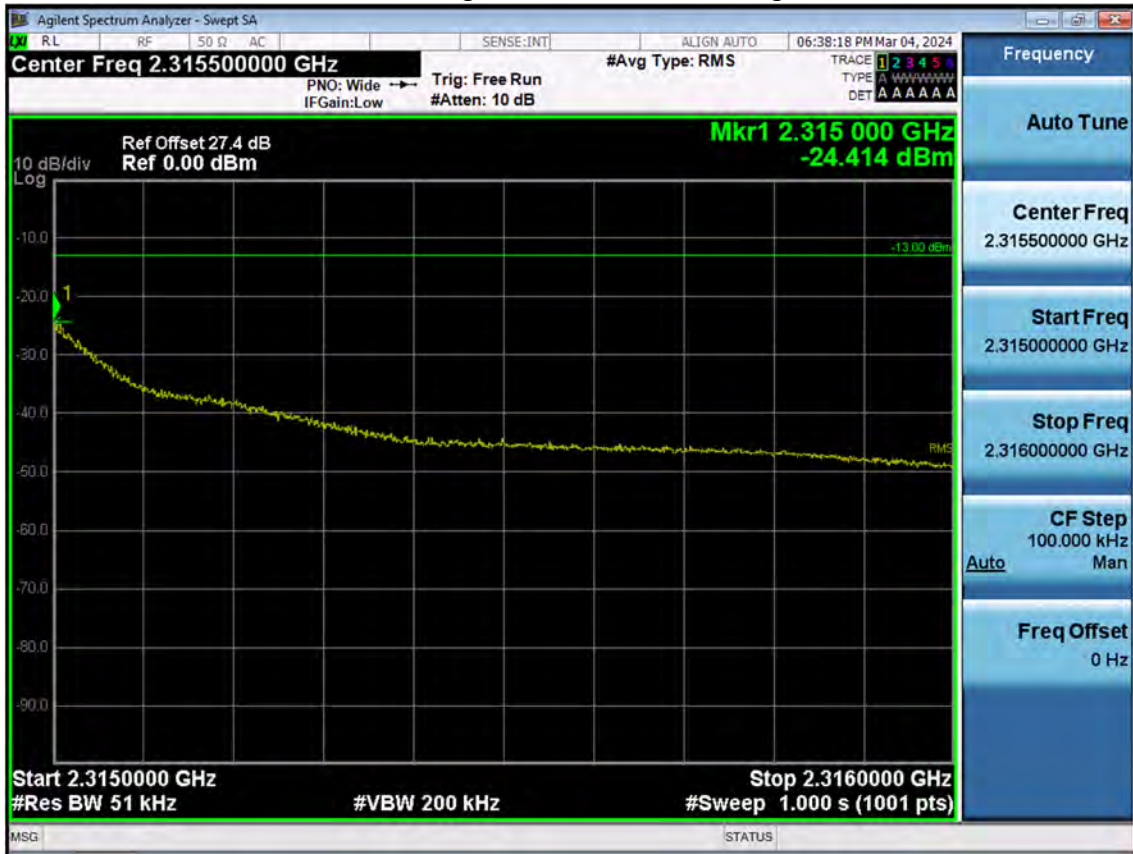

LTE B30_5 M_Band Edge(2296 MHz-2300 MHz)_High_QPSK_1RB

LTE B30_5 M_Band Edge(2300 MHz-2305 MHz)_High_QPSK_1RB

LTE B30_5 M_Band Edge(2315 MHz-2316 MHz)_High_QPSK_1RB

LTE B30_5 M_Band Edge(2316 MHz-2320 MHz)_High_QPSK_1RB

LTE B30_5 M_Band Edge(2320 MHz-2324 MHz)_High_QPSK_1RB

LTE B30_5 M_Band Edge(2324 MHz-2328 MHz)_High_QPSK_1RB

LTE B30_5 M_Band Edge(2328 MHz-2337 MHz)_High_QPSK_1RB

LTE B30_5 M_Band Edge(2337 MHz-2341 MHz)_High_QPSK_1RB

LTE B30_5 M_Band Edge(2341 MHz-2345 MHz)_High_QPSK_1RB

LTE B30_5 M_Band Edge(2345 MHz-2365 MHz)_High_QPSK_1RB

LTE B30_5 M_Band Edge(2365 MHz-2400 MHz)_High_QPSK_1RB

LTE B30_10 M_Band Edge(2288 MHz-2292 MHz)_Low_QPSK_1RB