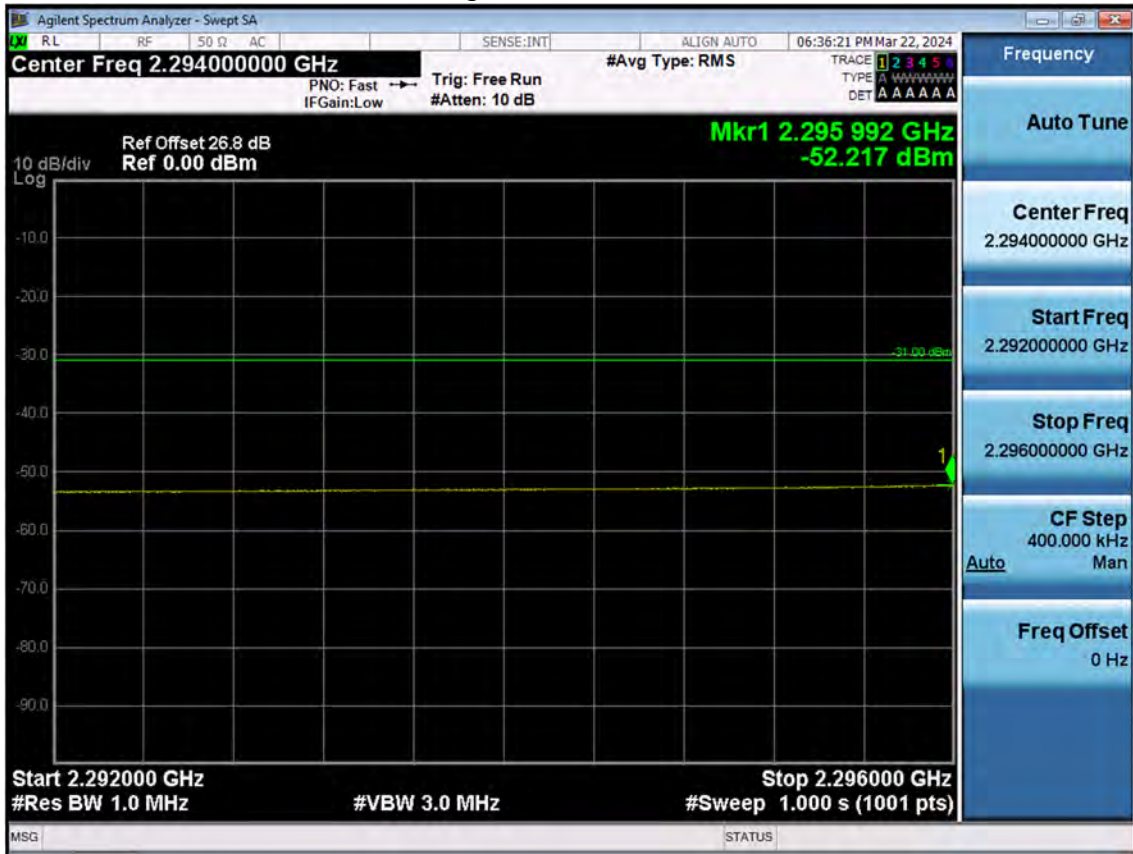

LTE B30_10 M_Band Edge(2324 MHz-2328 MHz)_Low_QPSK_FullRB

LTE B30_10 M_Band Edge(2328 MHz-2337 MHz)_Low_QPSK_FullRB

LTE B30_10 M_Band Edge(2337 MHz-2341 MHz)_Low_QPSK_FullRB

LTE B30_10 M_Band Edge(2341 MHz-2345 MHz)_Low_QPSK_FullRB

LTE B30_10 M_Band Edge(2345 MHz-2365 MHz)_Low_QPSK_FullRB

LTE B30_10 M_Band Edge(2365 MHz-2400 MHz)_Low_QPSK_FullRB

LTE B30_5 M_Band Edge(2280 MHz-2288 MHz)_Low_QPSK_1RB

LTE B30_5 M_Band Edge(2288 MHz-2292 MHz)_Low_QPSK_1RB

LTE B30_5 M_Band Edge(2292 MHz-2296 MHz)_Low_QPSK_1RB

LTE B30_5 M_Band Edge(2296 MHz-2300 MHz)_Low_QPSK_1RB

LTE B30_5 M_Band Edge(2300 MHz-2304 MHz)_Low_QPSK_1RB

LTE B30_5 M_Band Edge(2304 MHz-2305 MHz)_Low_QPSK_1RB