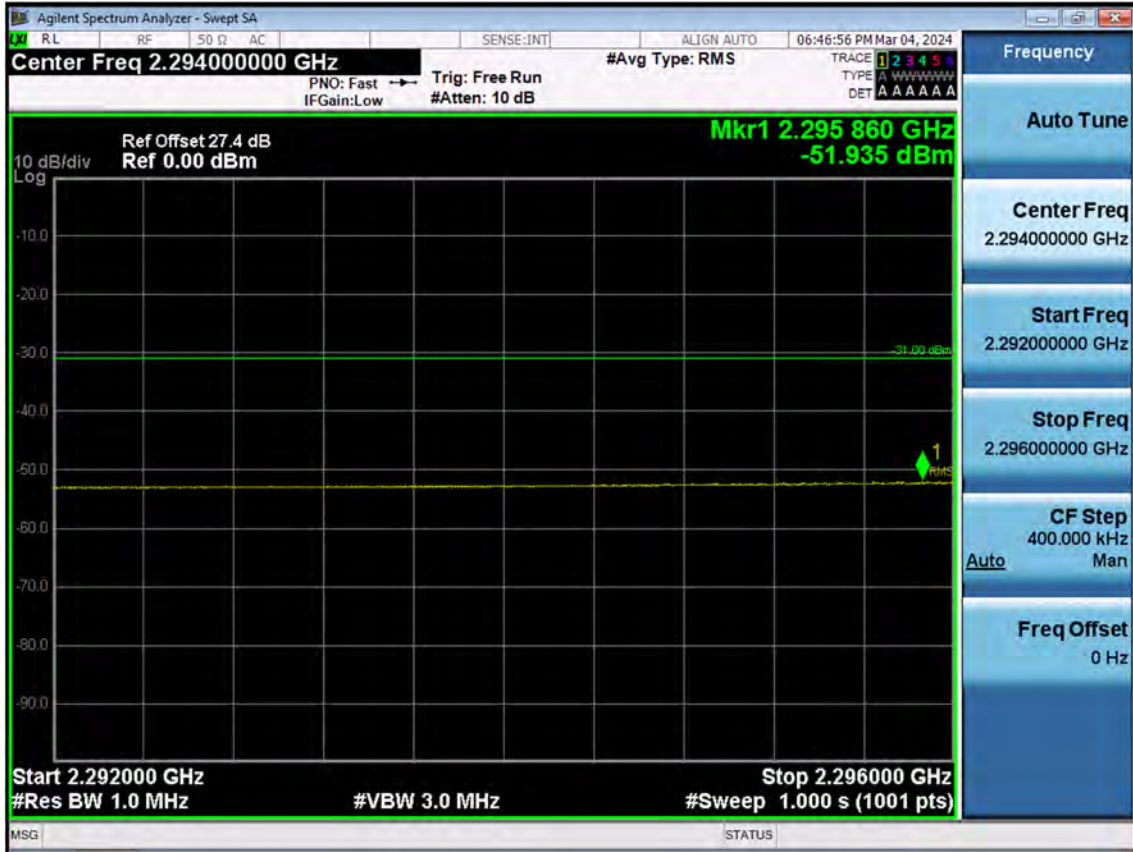

LTE B30_5 M_Band Edge(2320 MHz-2324 MHz)_High_QPSK_1RB

LTE B30_5 M_Band Edge(2324 MHz-2328 MHz)_High_QPSK_1RB

LTE B30_5 M_Band Edge(2328 MHz-2337 MHz)_High_QPSK_1RB

LTE B30_5 M_Band Edge(2337 MHz-2341 MHz)_High_QPSK_1RB

LTE B30_5 M_Band Edge(2341 MHz-2345 MHz)_High_QPSK_1RB

LTE B30_5 M_Band Edge(2345 MHz-2365 MHz)_High_QPSK_1RB

LTE B30_5 M_Band Edge(2365 MHz-2400 MHz)_High_QPSK_1RB

LTE B30_10 M_Band Edge(2288 MHz-2292 MHz)_Low_QPSK_1RB

LTE B30_10 M_Band Edge(2292 MHz-2296 MHz)_Low_QPSK_1RB

LTE B30_10 M_Band Edge(2296 MHz-2300 MHz)_Low_QPSK_1RB

LTE B30_10 M_Band Edge(2300 MHz-2304 MHz)_Low_QPSK_1RB

LTE B30_10 M_Band Edge(2304 MHz-2305 MHz)_Low_QPSK_1RB