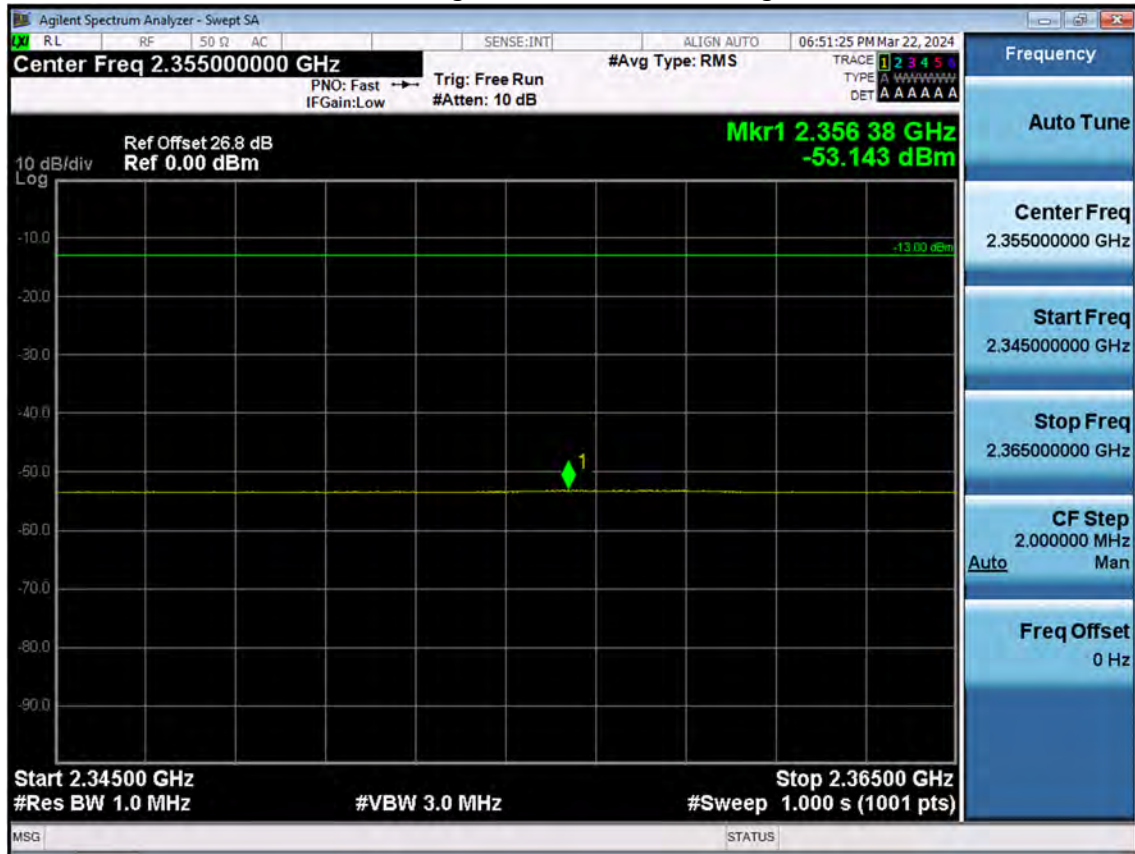

LTE B30_5 M_Band Edge(2296 MHz-2300 MHz)_High_QPSK_FullRB

LTE B30_5 M_Band Edge(2300 MHz-2305 MHz)_High_QPSK_FullRB

LTE B30_5 M_Band Edge(2315 MHz-2316 MHz)_High_QPSK_FullRB

LTE B30_5 M_Band Edge(2316 MHz-2320 MHz)_High_QPSK_FullRB

LTE B30_5 M_Band Edge(2320 MHz-2324 MHz)_High_QPSK_FullRB

LTE B30_5 M_Band Edge(2324 MHz-2328 MHz)_High_QPSK_FullRB

LTE B30_5 M_Band Edge(2328 MHz-2337 MHz)_High_QPSK_FullRB

LTE B30_5 M_Band Edge(2337 MHz-2341 MHz)_High_QPSK_FullRB

LTE B30_5 M_Band Edge(2341 MHz-2345 MHz)_High_QPSK_FullRB

LTE B30_5 M_Band Edge(2345 MHz-2365 MHz)_High_QPSK_FullRB

LTE B30_5 M_Band Edge(2365 MHz-2400 MHz)_High_QPSK_FullRB

LTE B30_10 M_Band Edge(2280 MHz-2288 MHz)_Low_QPSK_FullRB