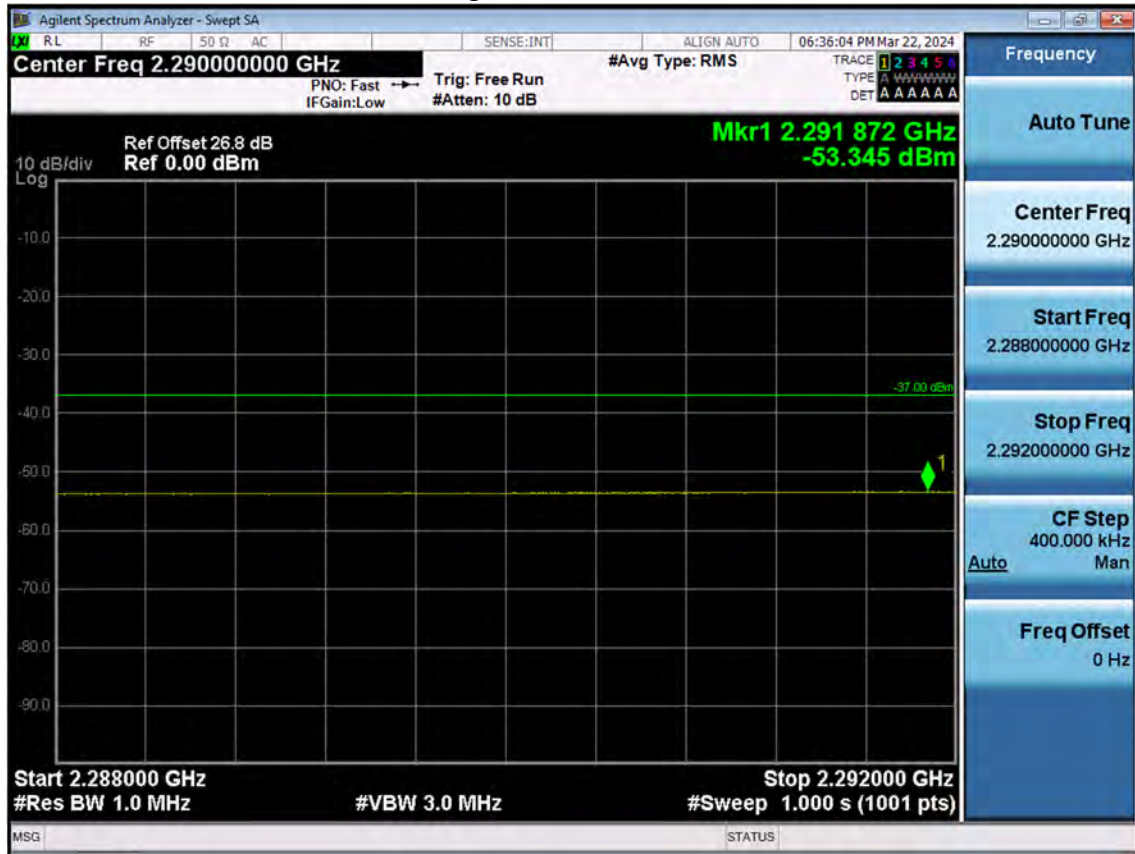

LTE B30_10 M_Band Edge(2324 MHz-2328 MHz)_Low_QPSK_FullRB

LTE B30_10 M_Band Edge(2328 MHz-2337 MHz)_Low_QPSK_FullRB

LTE B30_10 M_Band Edge(2337 MHz-2341 MHz)_Low_QPSK_FullRB

LTE B30_10 M_Band Edge(2341 MHz-2345 MHz)_Low_QPSK_FullRB

LTE B30_10 M_Band Edge(2345 MHz-2365 MHz)_Low_QPSK_FullRB

LTE B30_10 M_Band Edge(2365 MHz-2400 MHz)_Low_QPSK_FullRB

LTE B30_5 M_Band Edge(2280 MHz-2288 MHz)_Low_QPSK_1RB

LTE B30_5 M_Band Edge(2288 MHz-2292 MHz)_Low_QPSK_1RB

LTE B30_5 M_Band Edge(2292 MHz-2296 MHz)_Low_QPSK_1RB

LTE B30_5 M_Band Edge(2296 MHz-2300 MHz)_Low_QPSK_1RB

LTE B30_5 M_Band Edge(2300 MHz-2304 MHz)_Low_QPSK_1RB

LTE B30_5 M_Band Edge(2304 MHz-2305 MHz)_Low_QPSK_1RB