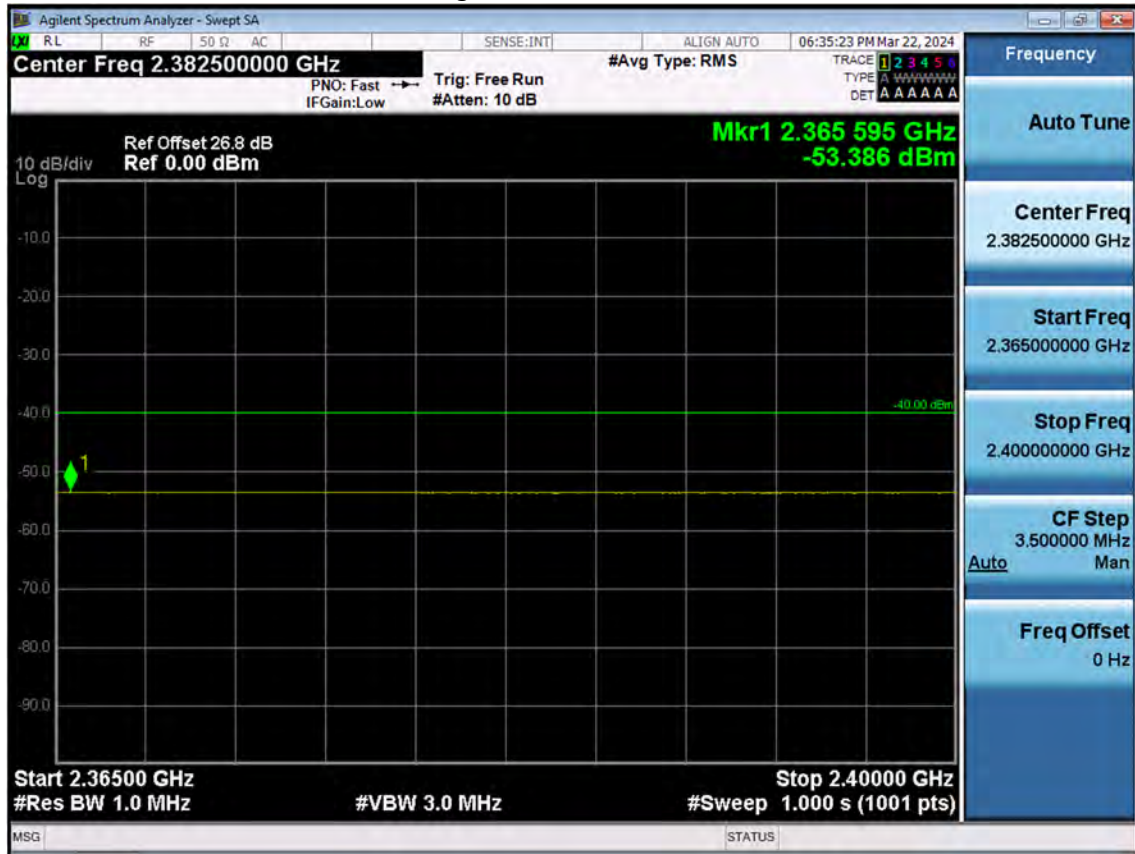

LTE B30_5 M_Band Edge(2304 MHz-2305 MHz)_Low_QPSK_FullRB

LTE B30_5 M_Band Edge(2315 MHz-2320 MHz)_Low_QPSK_FullRB

LTE B30_5 M_Band Edge(2320 MHz-2324 MHz)_Low_QPSK_FullRB

LTE B30_5 M_Band Edge(2324 MHz-2328 MHz)_Low_QPSK_FullRB

LTE B30_5 M_Band Edge(2328 MHz-2337 MHz)_Low_QPSK_FullRB

LTE B30_5 M_Band Edge(2337 MHz-2341 MHz)_Low_QPSK_FullRB

LTE B30_5 M_Band Edge(2341 MHz-2345 MHz)_Low_QPSK_FullRB

LTE B30_5 M_Band Edge(2345 MHz-2365 MHz)_Low_QPSK_FullRB

LTE B30_5 M_Band Edge(2365 MHz-2400 MHz)_Low_QPSK_FullRB

LTE B30_5 M_Band Edge(2280 MHz-2288 MHz)_Mid_QPSK_FullRB

LTE B30_5 M_Band Edge(2288 MHz-2292 MHz)_Mid_QPSK_FullRB

LTE B30_5 M_Band Edge(2292 MHz-2296 MHz)_Mid_QPSK_FullRB