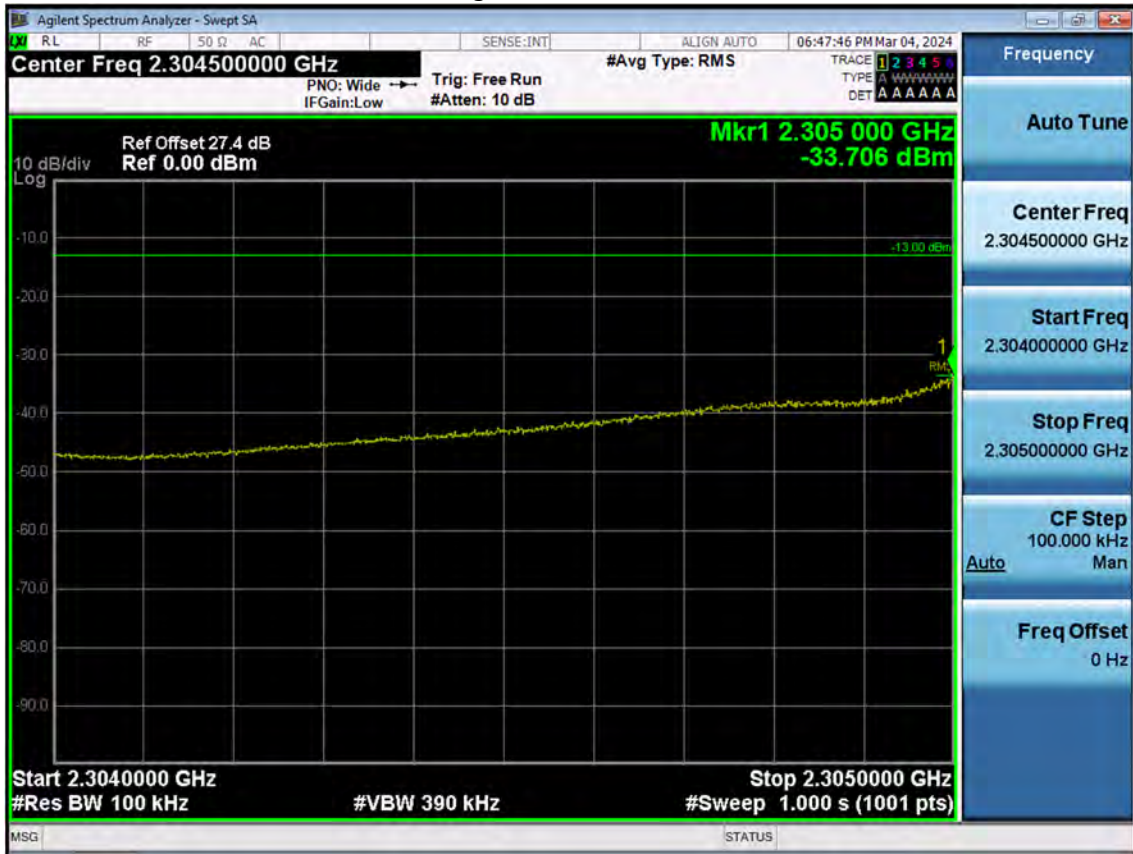

LTE B30_5 M_Band Edge(2341 MHz-2345 MHz)_High_QPSK_1RB

LTE B30_5 M_Band Edge(2345 MHz-2365 MHz)_High_QPSK_1RB

LTE B30_5 M_Band Edge(2365 MHz-2400 MHz)_High_QPSK_1RB

LTE B30_10 M_Band Edge(2288 MHz-2292 MHz)_Low_QPSK_1RB

LTE B30_10 M_Band Edge(2292 MHz-2296 MHz)_Low_QPSK_1RB

LTE B30_10 M_Band Edge(2296 MHz-2300 MHz)_Low_QPSK_1RB

LTE B30_10 M_Band Edge(2300 MHz-2304 MHz)_Low_QPSK_1RB

LTE B30_10 M_Band Edge(2304 MHz-2305 MHz)_Low_QPSK_1RB

LTE B30_10 M_Band Edge(2315 MHz-2316 MHz)_Low_QPSK_1RB

LTE B30_10 M_Band Edge(2316 MHz-2320 MHz)_Low_QPSK_1RB

LTE B30_10 M_Band Edge(2320 MHz-2324 MHz)_Low_QPSK_1RB

LTE B30_10 M_Band Edge(2324 MHz-2328 MHz)_Low_QPSK_1RB

LTE B30_10 M_Band Edge(2328 MHz-2337 MHz)_Low_QPSK_1RB

LTE B30_10 M_Band Edge(2337 MHz-2341 MHz)_Low_QPSK_1RB

LTE B30_10 M_Band Edge(2341 MHz-2345 MHz)_Low_QPSK_1RB

LTE B30_10 M_Band Edge(2345 MHz-2365 MHz)_Low_QPSK_1RB