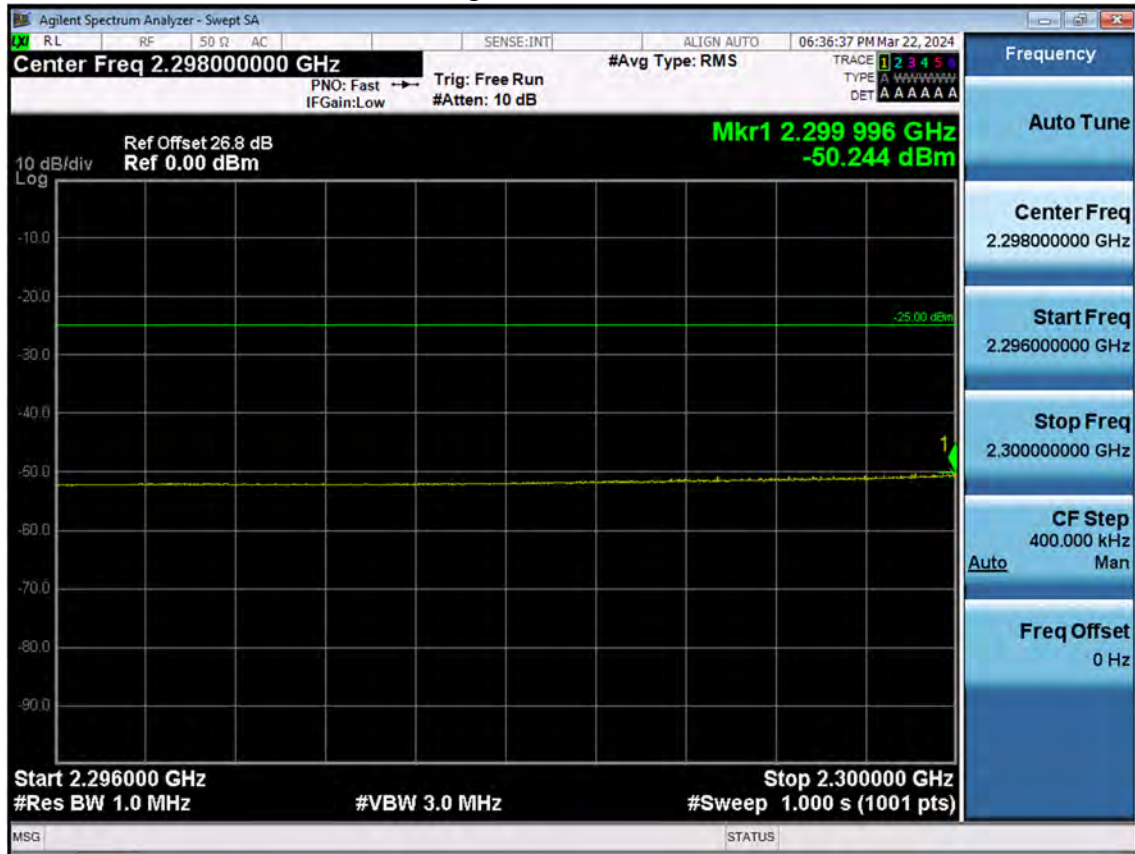

LTE B30_10 M_Band Edge(2324 MHz-2328 MHz)_Low_QPSK_FullRB

LTE B30_10 M_Band Edge(2328 MHz-2337 MHz)_Low_QPSK_FullRB

LTE B30_10 M_Band Edge(2337 MHz-2341 MHz)_Low_QPSK_FullRB

LTE B30_10 M_Band Edge(2341 MHz-2345 MHz)_Low_QPSK_FullRB

LTE B30_10 M_Band Edge(2345 MHz-2365 MHz)_Low_QPSK_FullRB

LTE B30_10 M_Band Edge(2365 MHz-2400 MHz)_Low_QPSK_FullRB

LTE B30_5 M_Band Edge(2280 MHz-2288 MHz)_Low_QPSK_1RB

LTE B30_5 M_Band Edge(2288 MHz-2292 MHz)_Low_QPSK_1RB

LTE B30_5 M_Band Edge(2292 MHz-2296 MHz)_Low_QPSK_1RB

LTE B30_5 M_Band Edge(2296 MHz-2300 MHz)_Low_QPSK_1RB

LTE B30_5 M_Band Edge(2300 MHz-2304 MHz)_Low_QPSK_1RB

LTE B30_5 M_Band Edge(2304 MHz-2305 MHz)_Low_QPSK_1RB