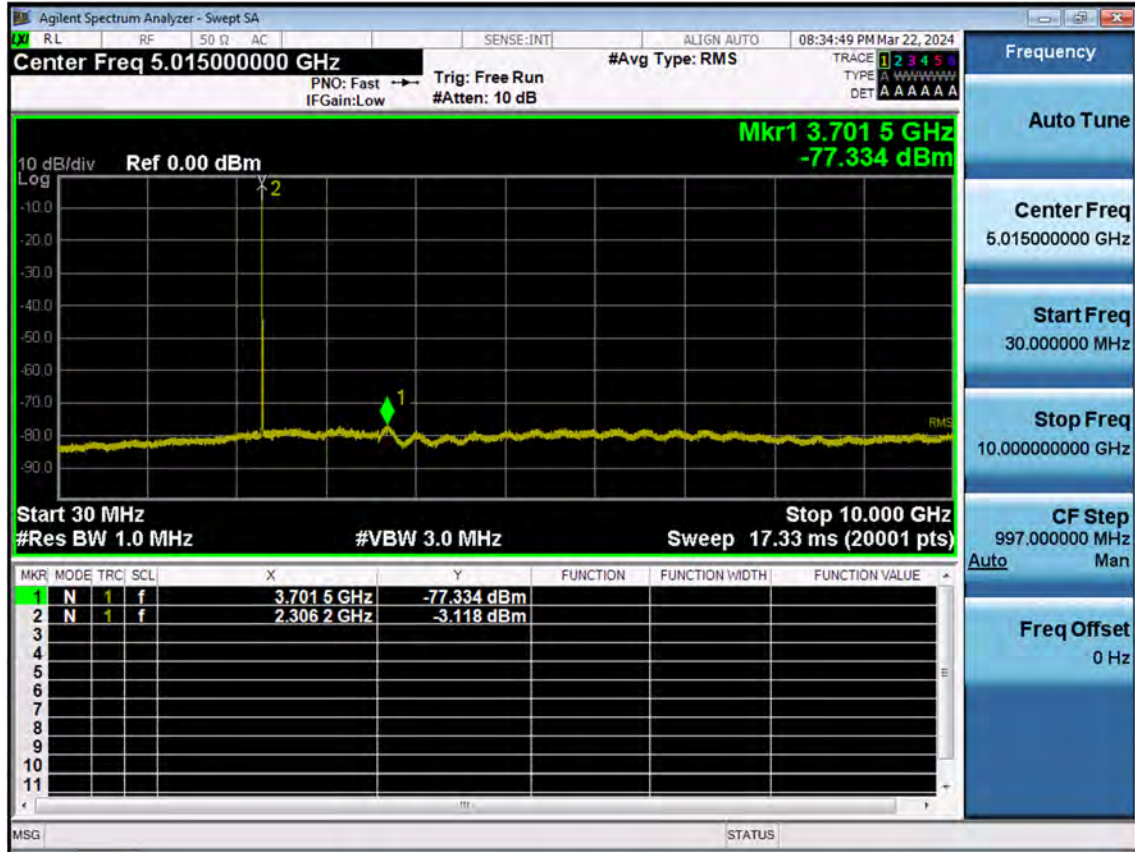

LTE B30_5 M_OBW_Mid_256QAM_FullRB

LTE B30_10 M_OBW_Low_QPSK_FullRB

LTE B30_10 M_OBW_Low_16QAM_FullRB

LTE B30_10 M_OBW_Low_64QAM_FullRB

LTE B30_10 M_OBW_Mid_256QAM_FullRB

LTE B30_5 M_Conducted Spurious(30 M-10 G)_Low_QPSK_1RB

LTE B30_5 M_Conducted Spurious(30 M-10 G)_Mid_QPSK_1RB

LTE B30_5 M_Conducted Spurious(30 M-10 G)_High_QPSK_1RB

LTE B30_10 M_Conducted Spurious(30 M-10 G)_Low_QPSK_1RB

LTE B30_5 M_Conducted Spurious(10 G-26.5 G)_Low_QPSK_1RB

LTE B30_5 M_Conducted Spurious(10 G-26.5 G)_Mid_QPSK_1RB

LTE B30_5 M_Conducted Spurious(10 G-26.5 G)_High_QPSK_1RB

LTE B30_10 M_Conducted Spurious(10 G-26.5 G)_Low_QPSK_1RB

LTE B30_5 M_Band Edge(2280 MHz-2288 MHz)_Low_QPSK_FullRB