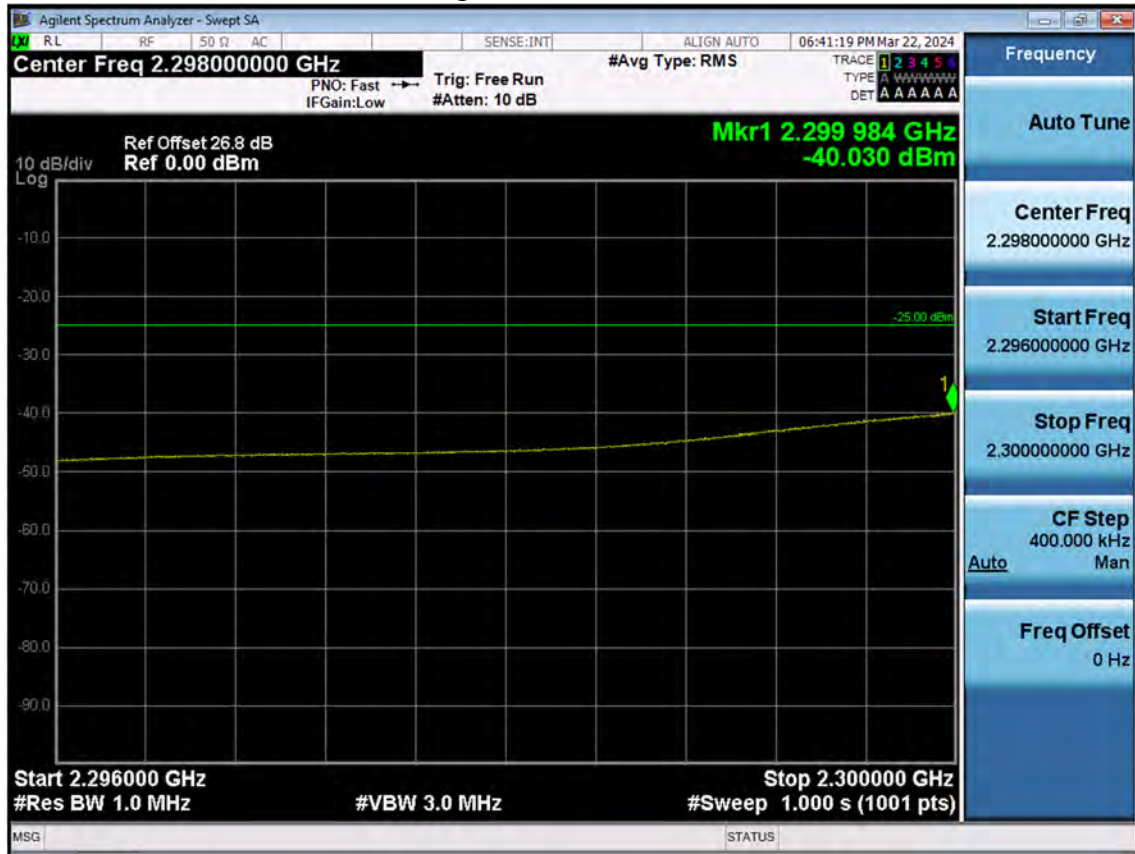

LTE B30_5 M_Band Edge(2328 MHz-2337 MHz)_Low_QPSK_FullRB

LTE B30_5 M_Band Edge(2337 MHz-2341 MHz)_Low_QPSK_FullRB

LTE B30_5 M_Band Edge(2341 MHz-2345 MHz)_Low_QPSK_FullRB

LTE B30_5 M_Band Edge(2345 MHz-2365 MHz)_Low_QPSK_FullRB

LTE B30_5 M_Band Edge(2365 MHz-2400 MHz)_Low_QPSK_FullRB

LTE B30_5 M_Band Edge(2280 MHz-2288 MHz)_Mid_QPSK_FullRB

LTE B30_5 M_Band Edge(2288 MHz-2292 MHz)_Mid_QPSK_FullRB

LTE B30_5 M_Band Edge(2292 MHz-2296 MHz)_Mid_QPSK_FullRB

LTE B30_5 M_Band Edge(2296 MHz-2300 MHz)_Mid_QPSK_FullRB

LTE B30_5 M_Band Edge(2300 MHz-2305 MHz)_Mid_QPSK_FullRB

LTE B30_5 M_Band Edge(2315 MHz-2320 MHz)_Mid_QPSK_FullRB

LTE B30_5 M_Band Edge(2320 MHz-2324 MHz)_Mid_QPSK_FullRB