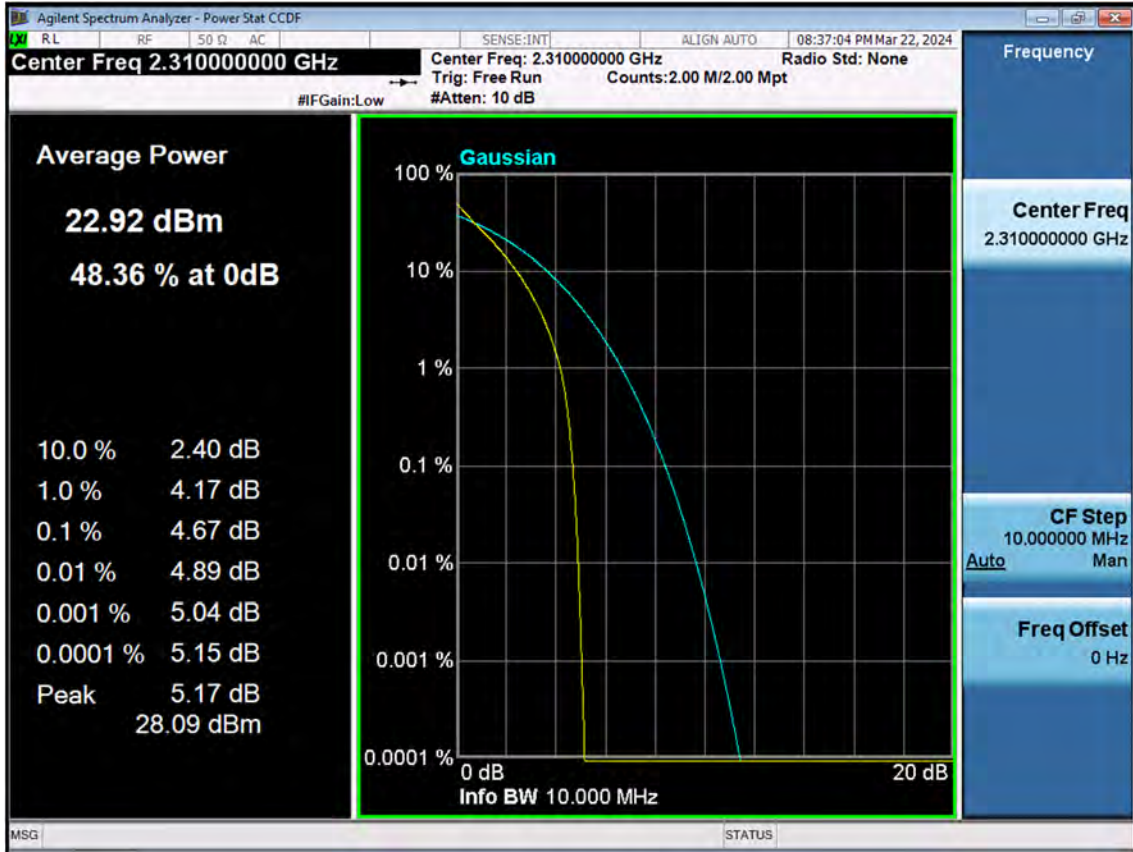

LTE B30_10 M_PAR_Mid_QPSK_FullRB