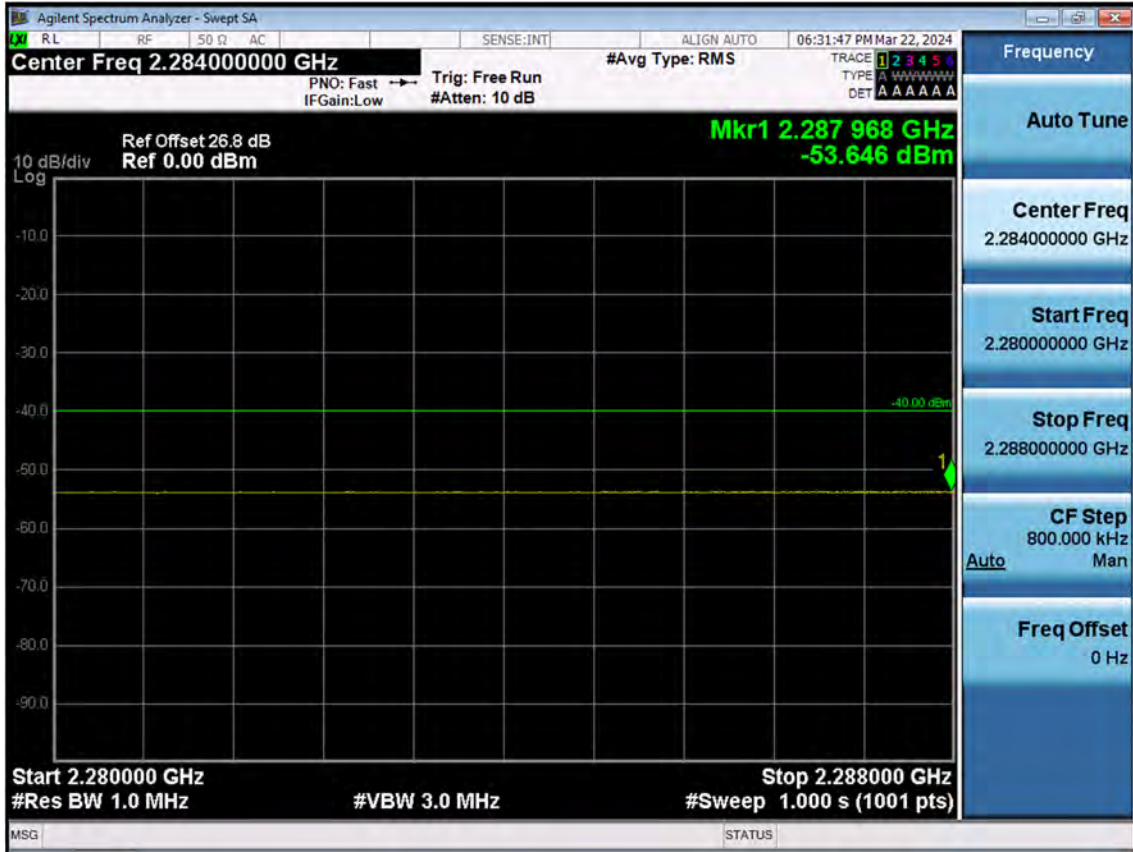

LTE B30_5 M_Conducted Spurious(30 M-10 G)_Mid_QPSK_1RB

LTE B30_5 M_Conducted Spurious(30 M-10 G)_High_QPSK_1RB

LTE B30_10 M_Conducted Spurious(30 M-10 G)_Low_QPSK_1RB

LTE B30_5 M_Conducted Spurious(10 G-26.5 G)_Low_QPSK_1RB

LTE B30_5 M_Conducted Spurious(10 G-26.5 G)_Mid_QPSK_1RB

LTE B30_5 M_Conducted Spurious(10 G-26.5 G)_High_QPSK_1RB

LTE B30_10 M_Conducted Spurious(10 G-26.5 G)_Low_QPSK_1RB

LTE B30_5 M_Band Edge(2280 MHz-2288 MHz)_Low_QPSK_FullRB

LTE B30_5 M_Band Edge(2288 MHz-2292 MHz)_Low_QPSK_FullRB

LTE B30_5 M_Band Edge(2292 MHz-2296 MHz)_Low_QPSK_FullRB

LTE B30_5 M_Band Edge(2296 MHz-2300 MHz)_Low_QPSK_FullRB

LTE B30_5 M_Band Edge(2300 MHz-2304 MHz)_Low_QPSK_FullRB