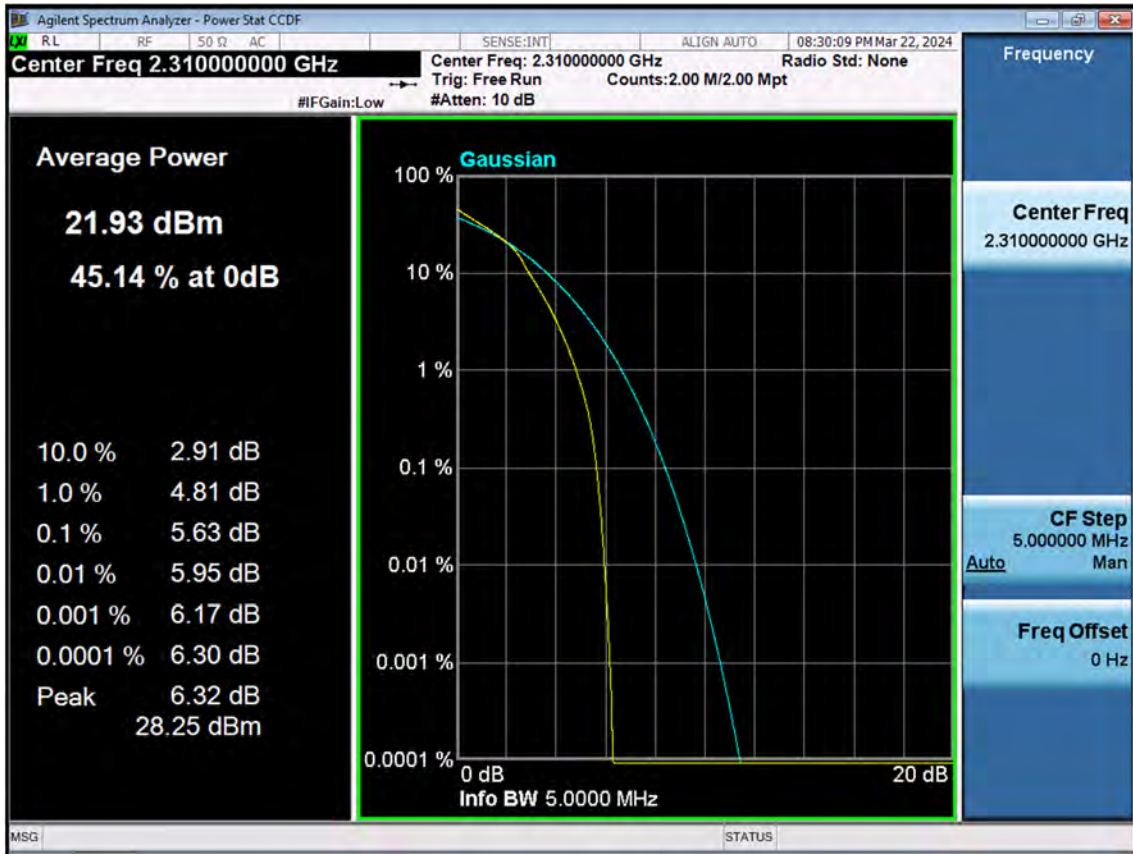

LTE B30_10 M_Band Edge(2328 MHz-2337 MHz)_Low_QPSK_1RB

LTE B30_10 M_Band Edge(2337 MHz-2341 MHz)_Low_QPSK_1RB

LTE B30_10 M_Band Edge(2341 MHz-2345 MHz)_Low_QPSK_1RB

LTE B30_10 M_Band Edge(2345 MHz-2365 MHz)_Low_QPSK_1RB

LTE B30_10 M_Band Edge(2365 MHz-2400 MHz)_Low_QPSK_1RB

11. TEST PLOTS(Sub 5 Ant)

LTE B30_5 M_PAR_Mid_QPSK_FullRB

LTE B30_5 M_PAR_Mid_16QAM_FullRB

LTE B30_5 M_PAR_Mid_64QAM_FullRB

LTE B30_5 M_PAR_Mid_256QAM_FullRB