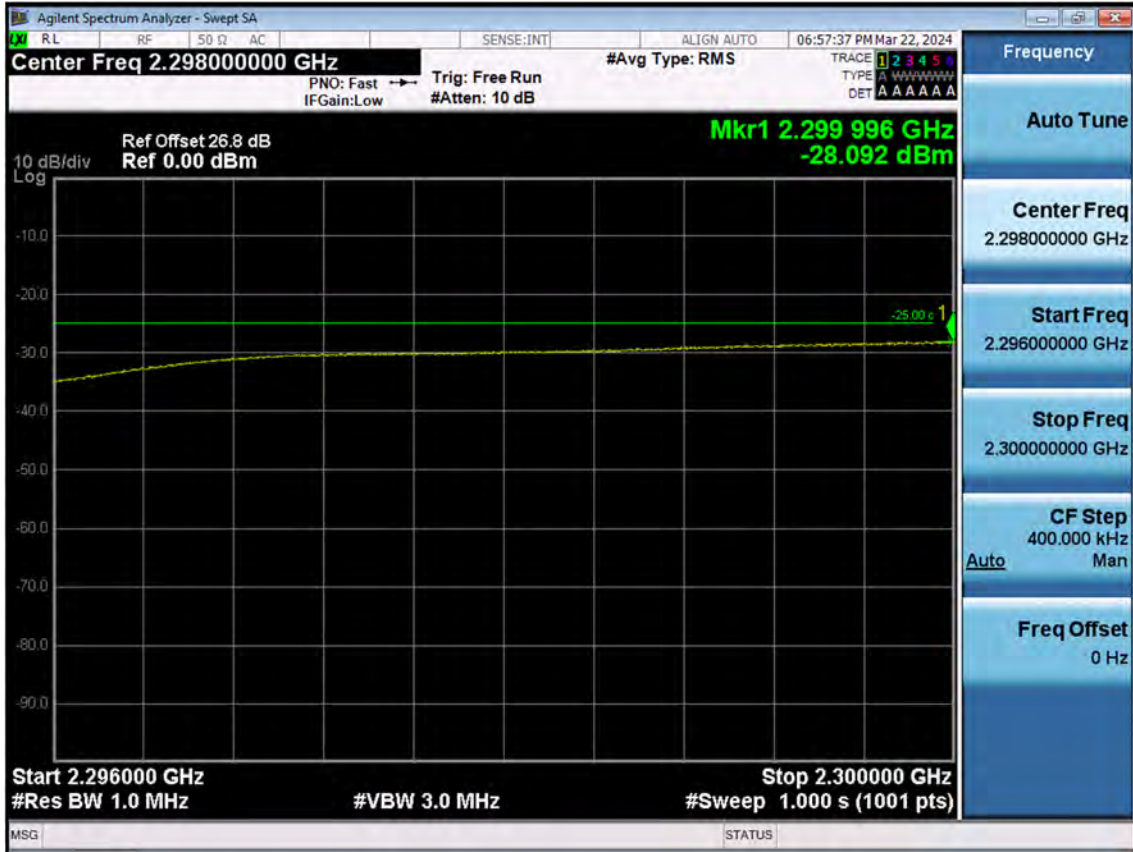

LTE B30_5 M_Band Edge(2320 MHz-2324 MHz)_High_QPSK_FullRB

LTE B30_5 M_Band Edge(2324 MHz-2328 MHz)_High_QPSK_FullRB

LTE B30_5 M_Band Edge(2328 MHz-2337 MHz)_High_QPSK_FullRB

LTE B30_5 M_Band Edge(2337 MHz-2341 MHz)_High_QPSK_FullRB

LTE B30_5 M_Band Edge(2341 MHz-2345 MHz)_High_QPSK_FullRB

LTE B30_5 M_Band Edge(2345 MHz-2365 MHz)_High_QPSK_FullRB

LTE B30_5 M_Band Edge(2365 MHz-2400 MHz)_High_QPSK_FullRB

LTE B30_10 M_Band Edge(2280 MHz-2288 MHz)_Low_QPSK_FullRB

LTE B30_10 M_Band Edge(2288 MHz-2292 MHz)_Low_QPSK_FullRB

LTE B30_10 M_Band Edge(2292 MHz-2296 MHz)_Low_QPSK_FullRB

LTE B30_10 M_Band Edge(2296 MHz-2300 MHz)_Low_QPSK_FullRB

LTE B30_10 M_Band Edge(2300 MHz-2304 MHz)_Low_QPSK_FullRB