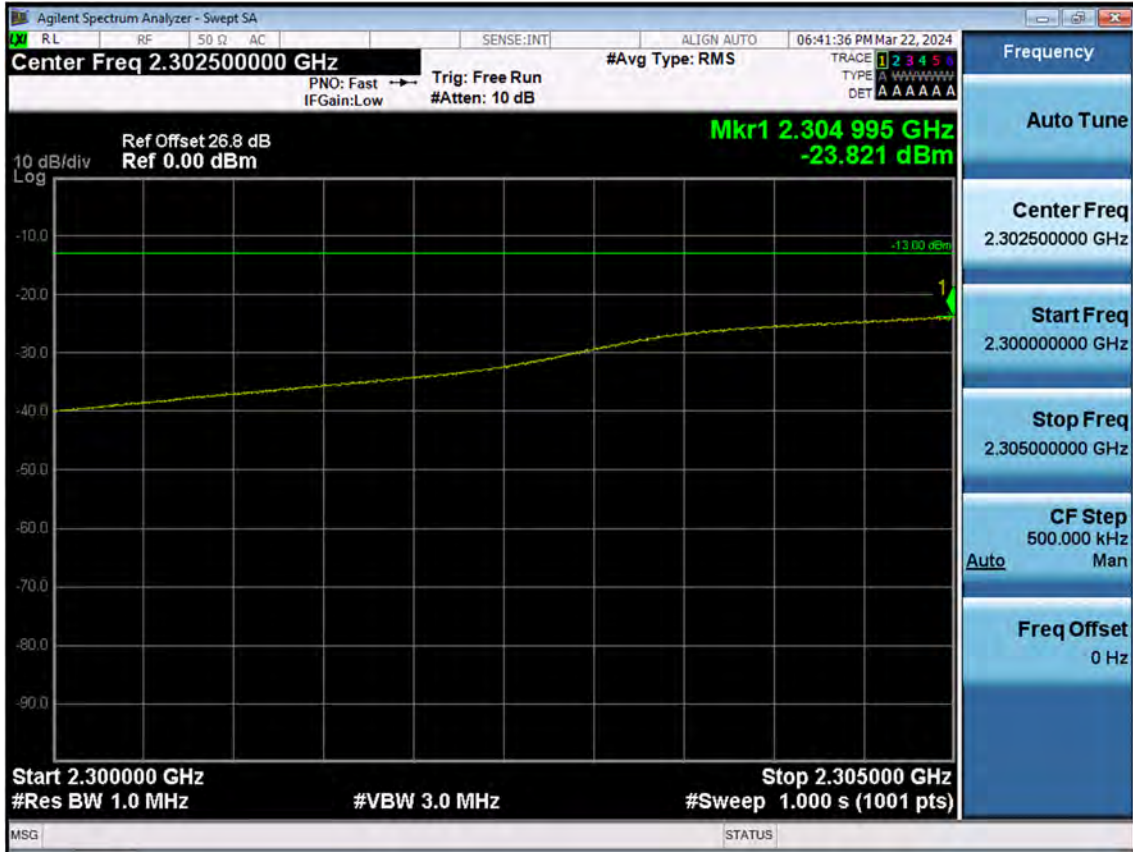

LTE B30_5 M_Band Edge(2328 MHz-2337 MHz)_Low_QPSK_FullRB

LTE B30_5 M_Band Edge(2337 MHz-2341 MHz)_Low_QPSK_FullRB

LTE B30_5 M_Band Edge(2341 MHz-2345 MHz)_Low_QPSK_FullRB

LTE B30_5 M_Band Edge(2345 MHz-2365 MHz)_Low_QPSK_FullRB

LTE B30_5 M_Band Edge(2365 MHz-2400 MHz)_Low_QPSK_FullRB

LTE B30_5 M_Band Edge(2280 MHz-2288 MHz)_Mid_QPSK_FullRB

LTE B30_5 M_Band Edge(2288 MHz-2292 MHz)_Mid_QPSK_FullRB

LTE B30_5 M_Band Edge(2292 MHz-2296 MHz)_Mid_QPSK_FullRB

LTE B30_5 M_Band Edge(2296 MHz-2300 MHz)_Mid_QPSK_FullRB

LTE B30_5 M_Band Edge(2300 MHz-2305 MHz)_Mid_QPSK_FullRB

LTE B30_5 M_Band Edge(2315 MHz-2320 MHz)_Mid_QPSK_FullRB

LTE B30_5 M_Band Edge(2320 MHz-2324 MHz)_Mid_QPSK_FullRB