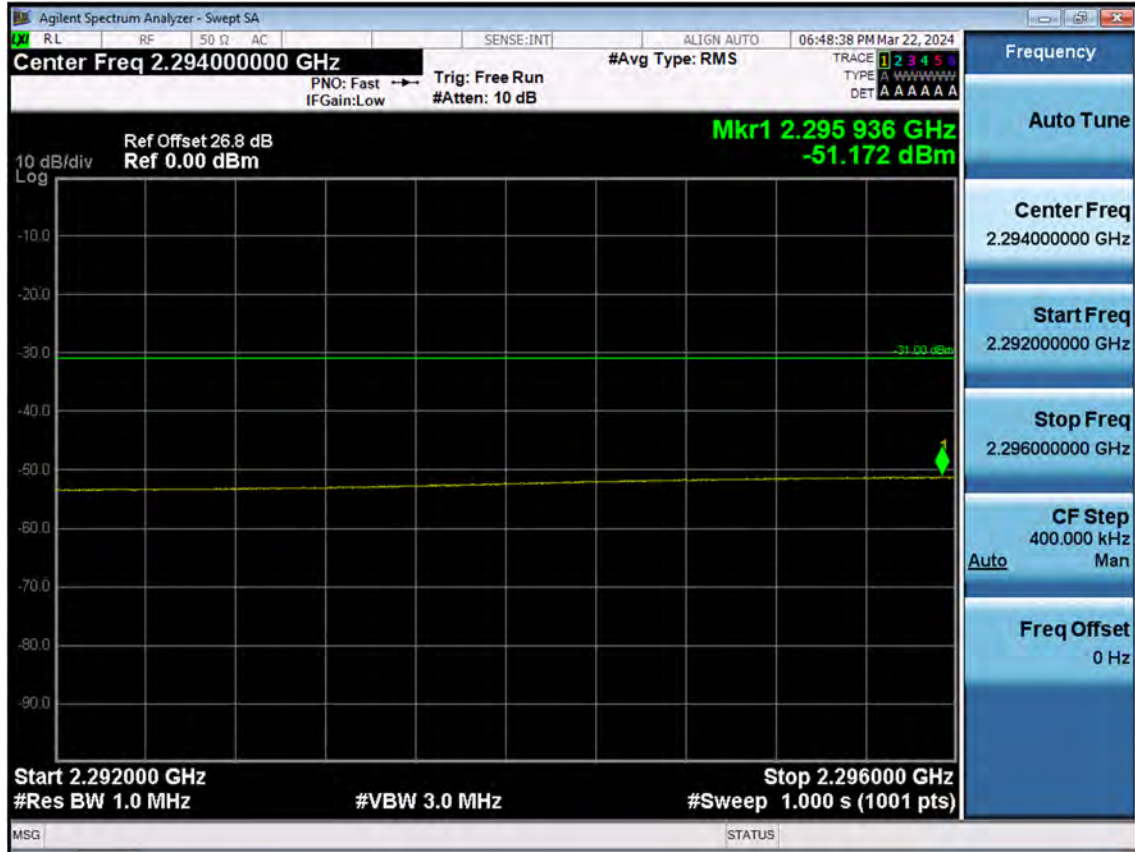

LTE B30_5 M_Band Edge(2345 MHz-2365 MHz)_Mid_QPSK_FullRB

LTE B30_5 M_Band Edge(2280 MHz-2288 MHz)_High_QPSK_FullRB

LTE B30_5 M_Band Edge(2288 MHz-2292 MHz)_High_QPSK_FullRB

LTE B30_5 M_Band Edge(2292 MHz-2296 MHz)_High_QPSK_FullRB

LTE B30_5 M_Band Edge(2296 MHz-2300 MHz)_High_QPSK_FullRB

LTE B30_5 M_Band Edge(2300 MHz-2305 MHz)_High_QPSK_FullRB

LTE B30_5 M_Band Edge(2315 MHz-2316 MHz)_High_QPSK_FullRB

LTE B30_5 M_Band Edge(2316 MHz-2320 MHz)_High_QPSK_FullRB