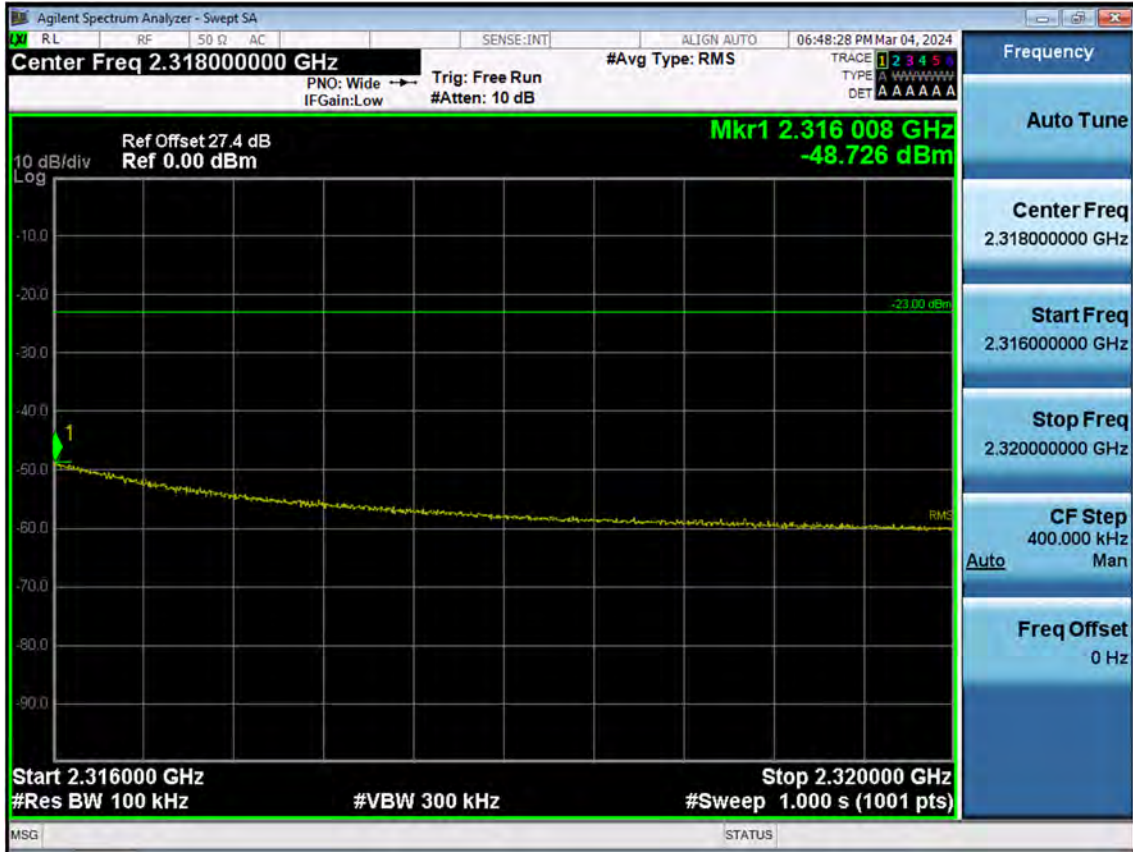

LTE B30_5 M_Band Edge(2341 MHz-2345 MHz)_High_QPSK_1RB

LTE B30_5 M_Band Edge(2345 MHz-2365 MHz)_High_QPSK_1RB

LTE B30_5 M_Band Edge(2365 MHz-2400 MHz)_High_QPSK_1RB

LTE B30_10 M_Band Edge(2288 MHz-2292 MHz)_Low_QPSK_1RB

LTE B30_10 M_Band Edge(2292 MHz-2296 MHz)_Low_QPSK_1RB

LTE B30_10 M_Band Edge(2296 MHz-2300 MHz)_Low_QPSK_1RB

LTE B30_10 M_Band Edge(2300 MHz-2304 MHz)_Low_QPSK_1RB

LTE B30_10 M_Band Edge(2304 MHz-2305 MHz)_Low_QPSK_1RB

LTE B30_10 M_Band Edge(2315 MHz-2316 MHz)_Low_QPSK_1RB

LTE B30_10 M_Band Edge(2316 MHz-2320 MHz)_Low_QPSK_1RB

LTE B30_10 M_Band Edge(2320 MHz-2324 MHz)_Low_QPSK_1RB

LTE B30_10 M_Band Edge(2324 MHz-2328 MHz)_Low_QPSK_1RB

LTE B30_10 M_Band Edge(2328 MHz-2337 MHz)_Low_QPSK_1RB

LTE B30_10 M_Band Edge(2337 MHz-2341 MHz)_Low_QPSK_1RB

LTE B30_10 M_Band Edge(2341 MHz-2345 MHz)_Low_QPSK_1RB

LTE B30_10 M_Band Edge(2345 MHz-2365 MHz)_Low_QPSK_1RB