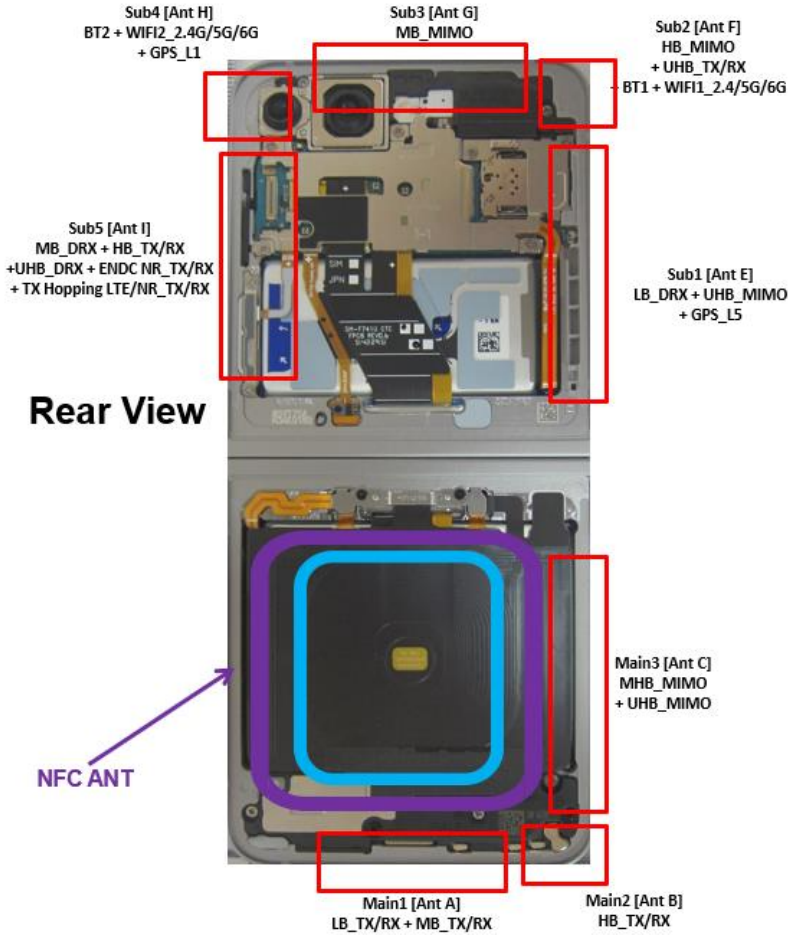

REVISION HISTORY

The revision history for this document is shown in table.

Revision No.	Date of Issue	Description
0	May. 03, 2024	Initial Release

■. Main / Bluetooth & WLAN Antenna Internal Photo

Ant	Support Band List
MAIN1 [Ant A]	TX/RX - LTE B41 - GSM 850/1900, WCDMA B2/4/5 - LTE B2/4/5/12/13/17/25/26/66 - NR n2/5/25/66
MAIN2 [Ant B]	TX/RX - LTE B41 DRX - NR n41 TX (SRS only) - NR n41(SRS2)
MAIN3 [Ant C]	PRX MIMO - LTE B4/41/66 - NR n66 DRX MIMO - NR n41/77 TX (SRS only) - NR n41(SRS4), n77(SRS4)
SUB1 [Ant E]	DRX - GSM 850, WCDMA B5 - LTE B5/12/13/17/26 - NR n5 PRX MIMO - NR n77 TX (SRS only) - NR n77(SRS3) GPS L5
SUB2 [Ant F]	TX/RX - NR n77 PRX MIMO - NR n41 DRX MIMO - LTE B41 TX (SRS only) - NR n41(SRS3) Bluetooth Ant1, Wi-Fi Ant1 2.4G/5G/6G
SUB3 [Ant G]	DRX MIMO - LTE B4/66 - NR N66
SUB4 [Ant H]	Bluetooth Ant2, Wi-Fi Ant2 2.4G/5G/6G GPS_L1
SUB5 [Ant I]	TX/RX - NR n41 DRX - GSM1900, WCDMA B2/4 - LTE B2/4/25/41/66 - NR n2/25/66/77 TX (SRS only) - NR n77(SRS2) TX/RX(Only MHB-MHB EN-DC or TX Hopping) - LTE B2/4/25/41/66 (Only TX Hopping) - NR n2/25/66 (EN-DC and TX Hopping)

1. Internal Photo

2. Internal Photo

3. Internal Photo

4. Internal Photo

5. Internal Photo

6. Internal Photo

7. Internal Photo

8. Internal Photo