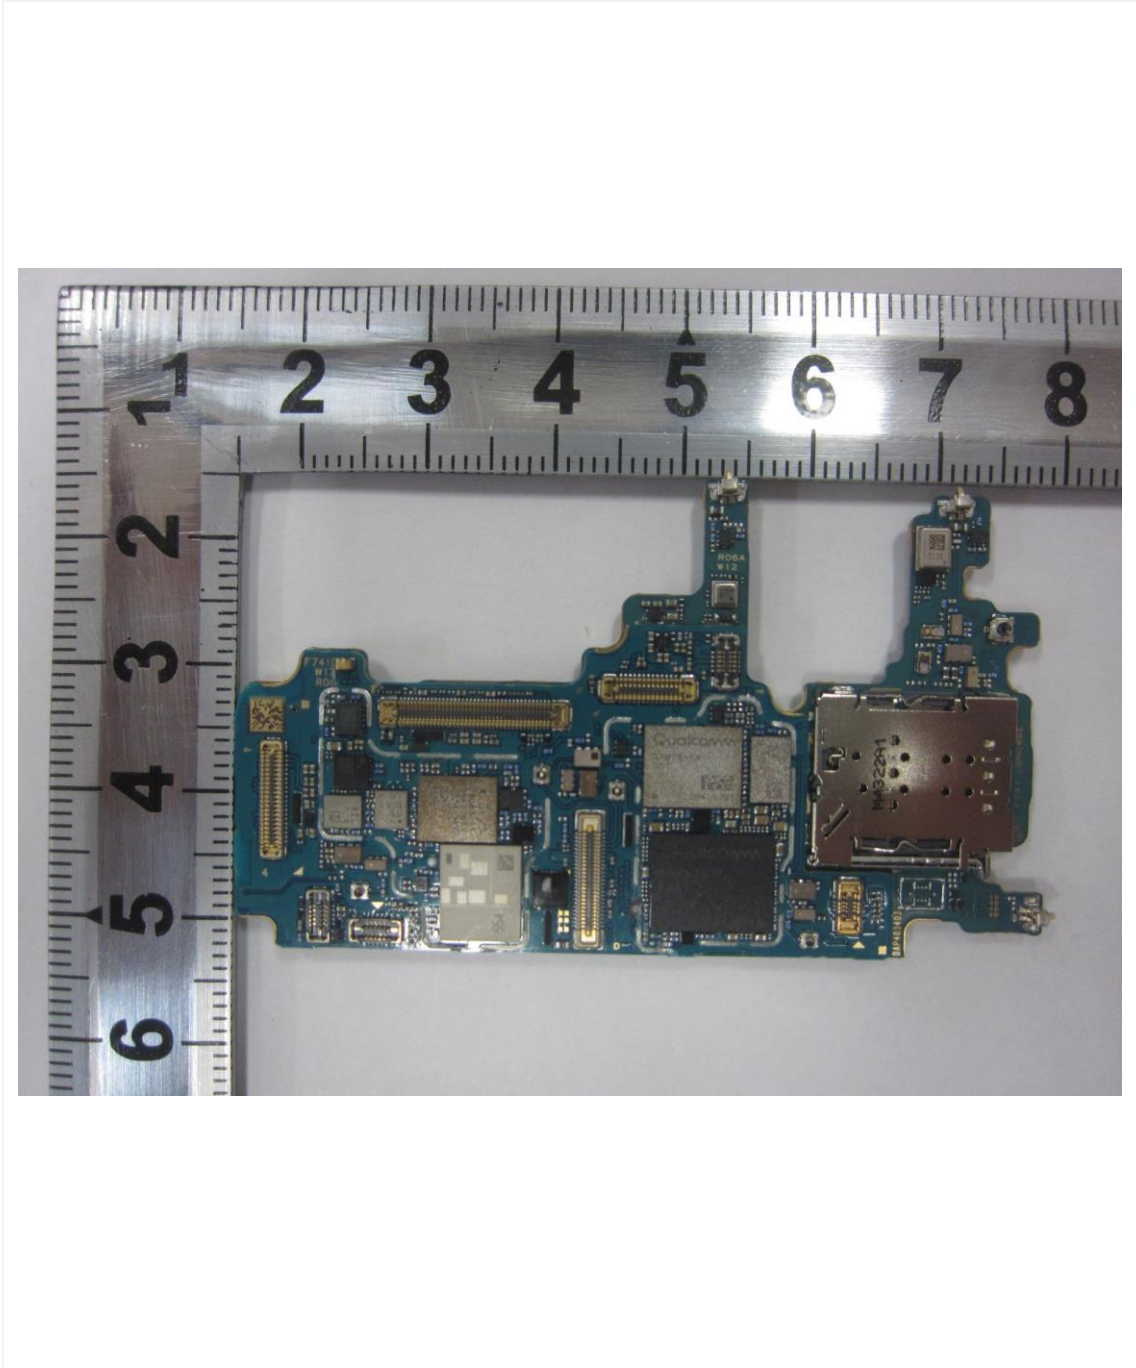

REVISION HISTORY

The revision history for this document is shown in table.

Revision No.	Date of Issue	Description
0	May. 03, 2024	Initial Release

■. Main / Bluetooth & WLAN Antenna Internal Photo

Ant	Support Band List
MAIN1 [Ant A]	TX/RX - LTE B41 - GSM 850/1900, WCDMA B2/4/5 - LTE B2/4/5/12/13/17/25/26/66 - NR n2/5/25/66
MAIN2 [Ant B]	TX/RX - LTE B41 DRX - NR n41 TX (SRS only) - NR n41(SRS2)
MAIN3 [Ant C]	PRX MIMO - LTE B4/41/66 - NR n66 DRX MIMO - NR n41/77 TX (SRS only) - NR n41(SRS4), n77(SRS4)
SUB1 [Ant E]	DRX - GSM 850, WCDMA B5 - LTE B5/12/13/17/26 - NR n5 PRX MIMO - NR n77 TX (SRS only) - NR n77(SRS3) GPS L5
SUB2 [Ant F]	TX/RX - NR n77 PRX MIMO - NR n41 DRX MIMO - LTE B41 TX (SRS only) - NR n41(SRS3) Bluetooth Ant1, Wi-Fi Ant1 2.4G/5G/6G
SUB3 [Ant G]	DRX MIMO - LTE B4/66 - NR N66
SUB4 [Ant H]	Bluetooth Ant2, Wi-Fi Ant2 2.4G/5G/6G GPS_L1
SUB5 [Ant I]	TX/RX - NR n41 DRX - GSM1900, WCDMA B2/4 - LTE B2/4/25/41/66 - NR n2/25/66/77 TX (SRS only) - NR n77(SRS2) TX/RX(Only MHB-MHB EN-DC or TX Hopping) - LTE B2/4/25/41/66 (Only TX Hopping) - NR n2/25/66 (EN-DC and TX Hopping)

1. Internal Photo

2. Internal Photo

3. Internal Photo

4. Internal Photo

5. Internal Photo

6. Internal Photo

7. Internal Photo

8. Internal Photo