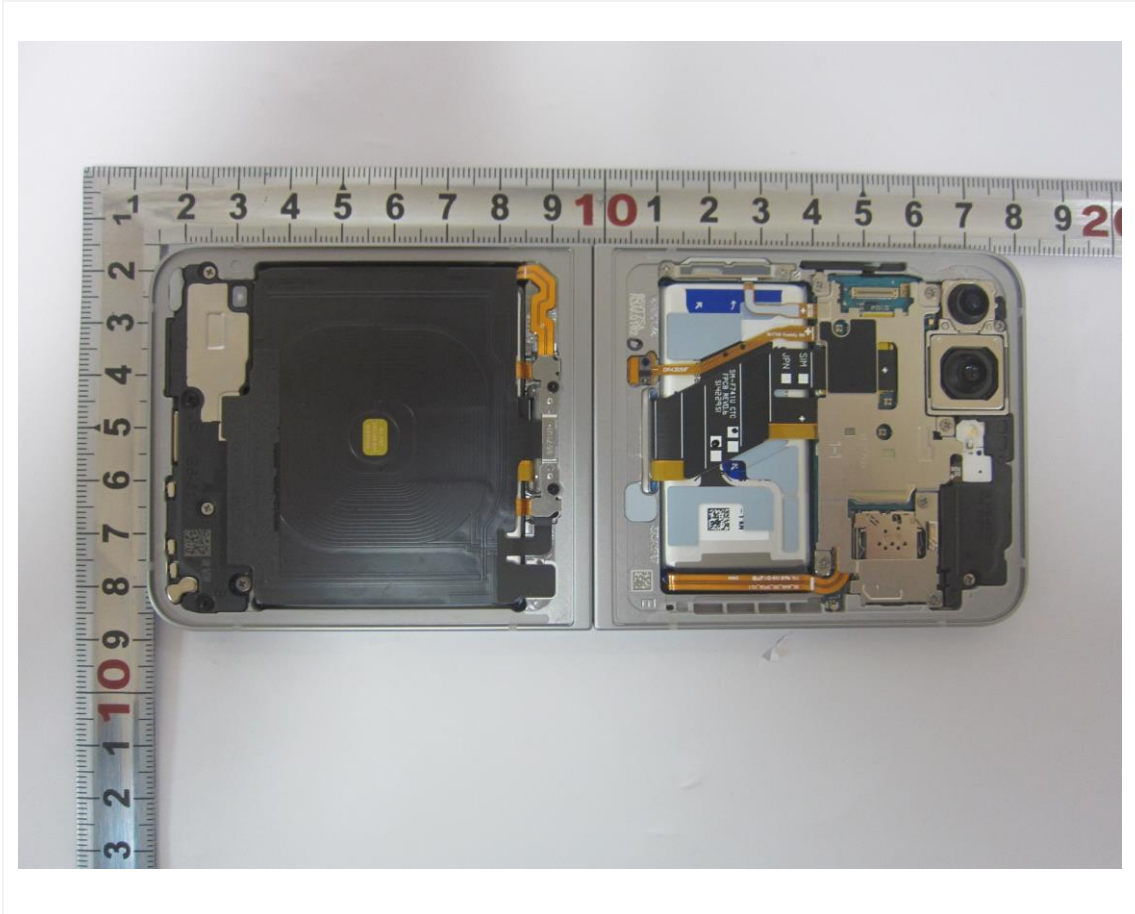

REVISION HISTORY

The revision history for this document is shown in table.

Revision No.	Date of Issue	Description
0	May. 03, 2024	Initial Release

■. Main / Bluetooth & WLAN Antenna Internal Photo

Ant	Support Band List
MAIN1 [Ant A]	TX/RX - LTE B41 - GSM 850/1900, WCDMA B2/4/5 - LTE B2/4/5/12/13/17/25/26/66 - NR n2/5/25/66
MAIN2 [Ant B]	TX/RX - LTE B41 DRX - NR n41 TX (SRS only) - NR n41(SRS2)
MAIN3 [Ant C]	PRX MIMO - LTE B4/41/66 - NR n66 DRX MIMO - NR n41/77 TX (SRS only) - NR n41(SRS4), n77(SRS4)
SUB1 [Ant E]	DRX - GSM 850, WCDMA B5 - LTE B5/12/13/17/26 - NR n5 PRX MIMO - NR n77 TX (SRS only) - NR n77(SRS3) GPS L5
SUB2 [Ant F]	TX/RX - NR n77 PRX MIMO - NR n41 DRX MIMO - LTE B41 TX (SRS only) - NR n41(SRS3) Bluetooth Ant1, Wi-Fi Ant1 2.4G/5G/6G
SUB3 [Ant G]	DRX MIMO - LTE B4/66 - NR N66
SUB4 [Ant H]	Bluetooth Ant2, Wi-Fi Ant2 2.4G/5G/6G GPS_L1
SUB5 [Ant I]	TX/RX - NR n41 DRX - GSM1900, WCDMA B2/4 - LTE B2/4/25/41/66 - NR n2/25/66/77 TX (SRS only) - NR n77(SRS2) TX/RX(Only MHB-MHB EN-DC or TX Hopping) - LTE B2/4/25/41/66 (Only TX Hopping) - NR n2/25/66 (EN-DC and TX Hopping)

1. Internal Photo

2. Internal Photo

3. Internal Photo

4. Internal Photo

5. Internal Photo

6. Internal Photo

7. Internal Photo

8. Internal Photo