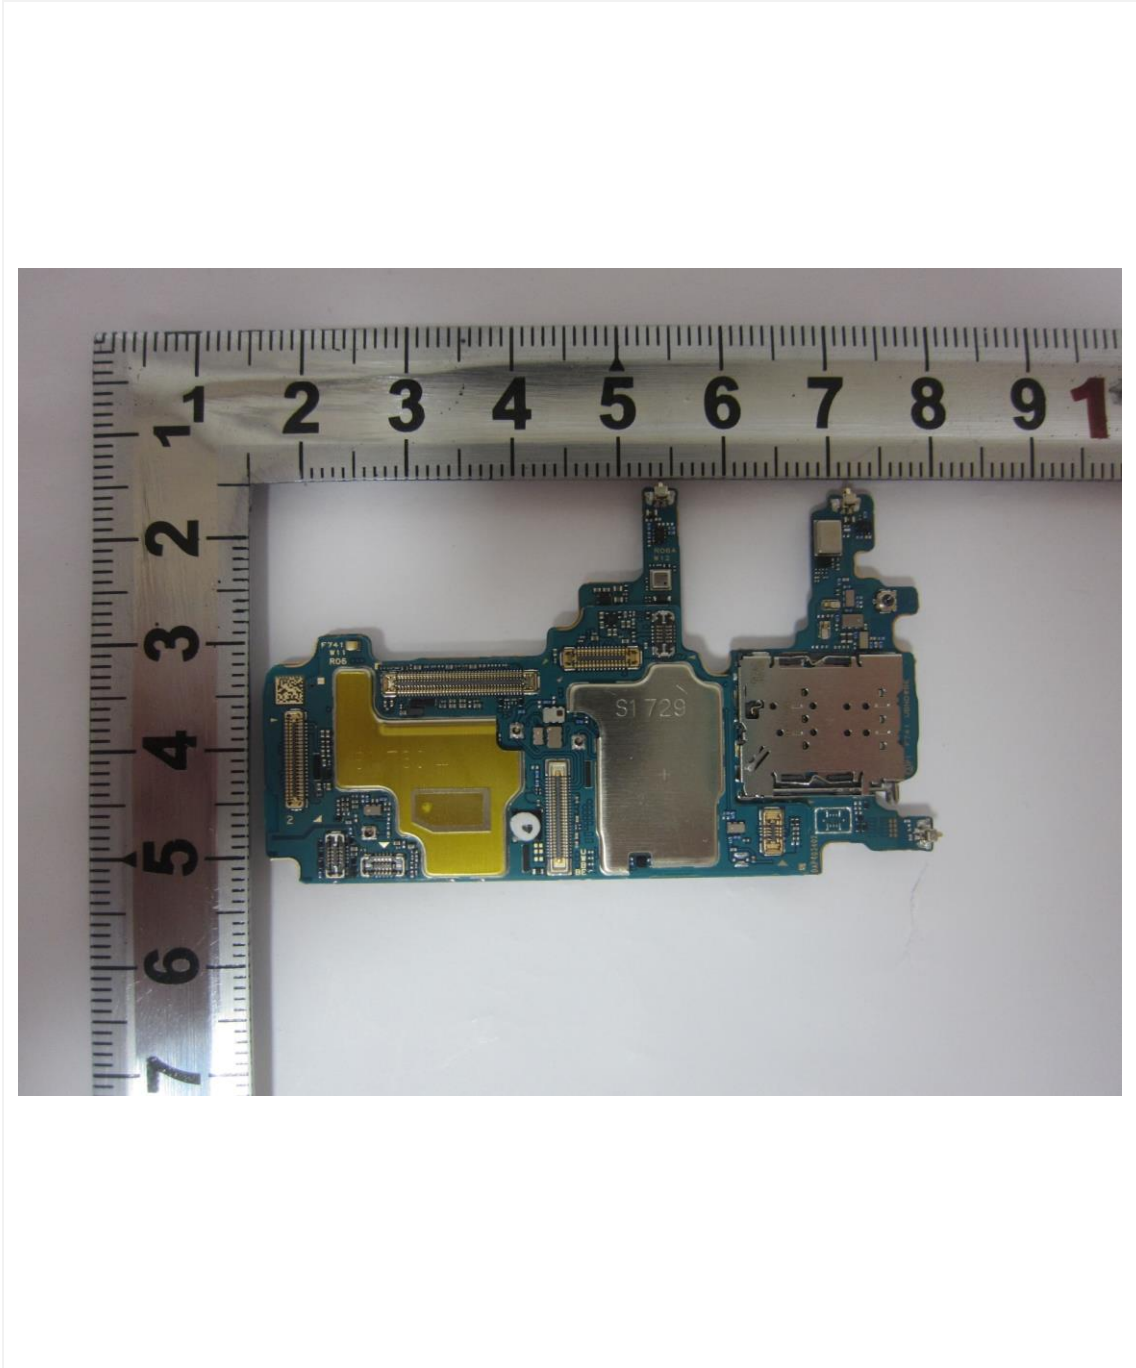

REVISION HISTORY

The revision history for this document is shown in table.

Revision No.	Date of Issue	Description
0	May. 03, 2024	Initial Release

■. Main / Bluetooth & WLAN Antenna Internal Photo

Ant	Support Band List
MAIN1 [Ant A]	TX/RX - LTE B41 - GSM 850/1900, WCDMA B2/4/5 - LTE B2/4/5/12/13/17/25/26/66 - NR n2/5/25/66
MAIN2 [Ant B]	TX/RX - LTE B41 DRX - NR n41 TX (SRS only) - NR n41(SRS2)
MAIN3 [Ant C]	PRX MIMO - LTE B4/41/66 - NR n66 DRX MIMO - NR n41/77 TX (SRS only) - NR n41(SRS4), n77(SRS4)
SUB1 [Ant E]	DRX - GSM 850, WCDMA B5 - LTE B5/12/13/17/26 - NR n5 PRX MIMO - NR n77 TX (SRS only) - NR n77(SRS3) GPS L5
SUB2 [Ant F]	TX/RX - NR n77 PRX MIMO - NR n41 DRX MIMO - LTE B41 TX (SRS only) - NR n41(SRS3) Bluetooth Ant1, Wi-Fi Ant1 2.4G/5G/6G
SUB3 [Ant G]	DRX MIMO - LTE B4/66 - NR N66
SUB4 [Ant H]	Bluetooth Ant2, Wi-Fi Ant2 2.4G/5G/6G GPS_L1
SUB5 [Ant I]	TX/RX - NR n41 DRX - GSM1900, WCDMA B2/4 - LTE B2/4/25/41/66 - NR n2/25/66/77 TX (SRS only) - NR n77(SRS2) TX/RX(Only MHB-MHB EN-DC or TX Hopping) - LTE B2/4/25/41/66 (Only TX Hopping) - NR n2/25/66 (EN-DC and TX Hopping)

1. Internal Photo

2. Internal Photo

3. Internal Photo

4. Internal Photo

5. Internal Photo

6. Internal Photo

7. Internal Photo

8. Internal Photo

9. Internal Photo

10. Internal Photo

11. Internal Photo

12. Internal Photo

13. Internal Photo

14. Internal Photo

15. Internal Photo

16. Internal Photo