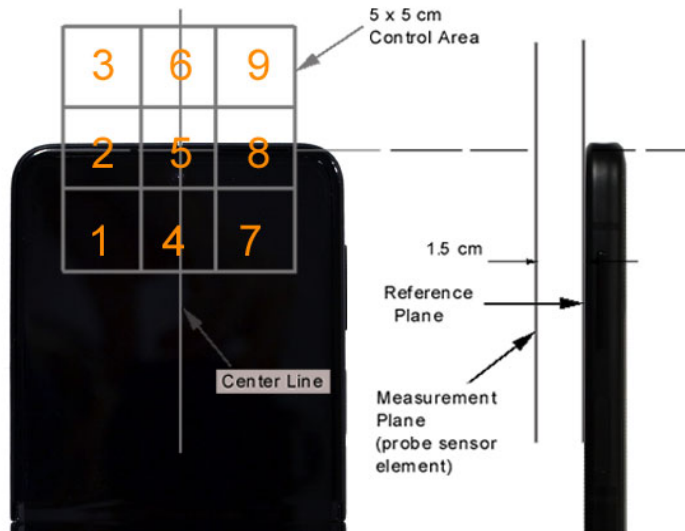

Figure 18-3 5x5 Scan grid above WD

Figure 18-4 E-Field WD Scan overlay

FCC ID: A3LSMF711B1	PCTEST Proud to be part of Samsung	HAC (RF EMISSIONS) TEST REPORT		Approved by: Quality Manager
Filename: 1M21081600957-17.A3L (Rev 1)	Test Dates: 08/25/2021 - 09/03/2021	DUT Type: Portable Handset		Page 73 of 73