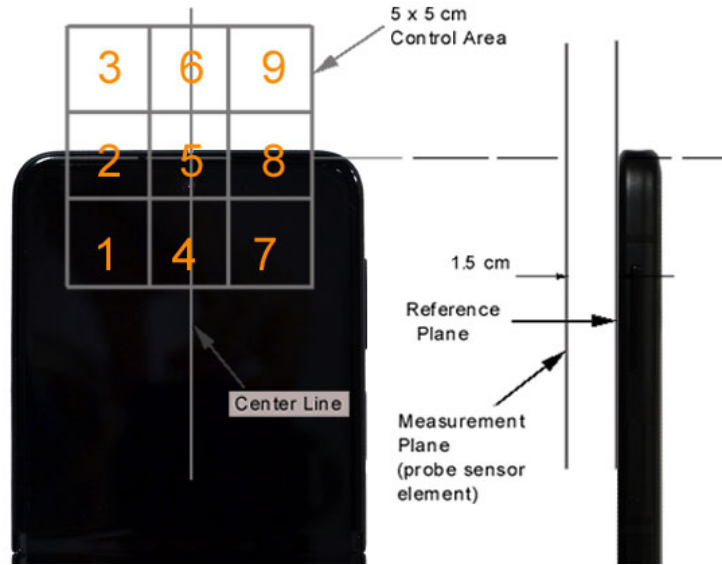

Figure 18-1
Ear Reference Point HAC Phantom Alignment

Figure 18-2
HAC Phantom Plane Alignment

FCC ID: A3LSMF711B	 PCTEST <small>Proud to be part of</small>	HAC (RF EMISSIONS) TEST REPORT	 Approved by: Quality Manager
Filename: 1M2104130035-17.A3L	Test Dates: 05/17/2021 - 05/25/2021	DUT Type: Portable Handset	Page 76 of 77

Figure 18-3 5x5 Scan grid above WD

Figure 18-4 E-Field WD Scan overlay

FCC ID: A3LSMF711B	PCTEST Proud to be part of Anatec	HAC (RF EMISSIONS) TEST REPORT	SAMSUNG	Approved by: Quality Manager
Filename: 1M2104130035-17.A3L	Test Dates: 05/17/2021 - 05/25/2021	DUT Type: Portable Handset		Page 77 of 77