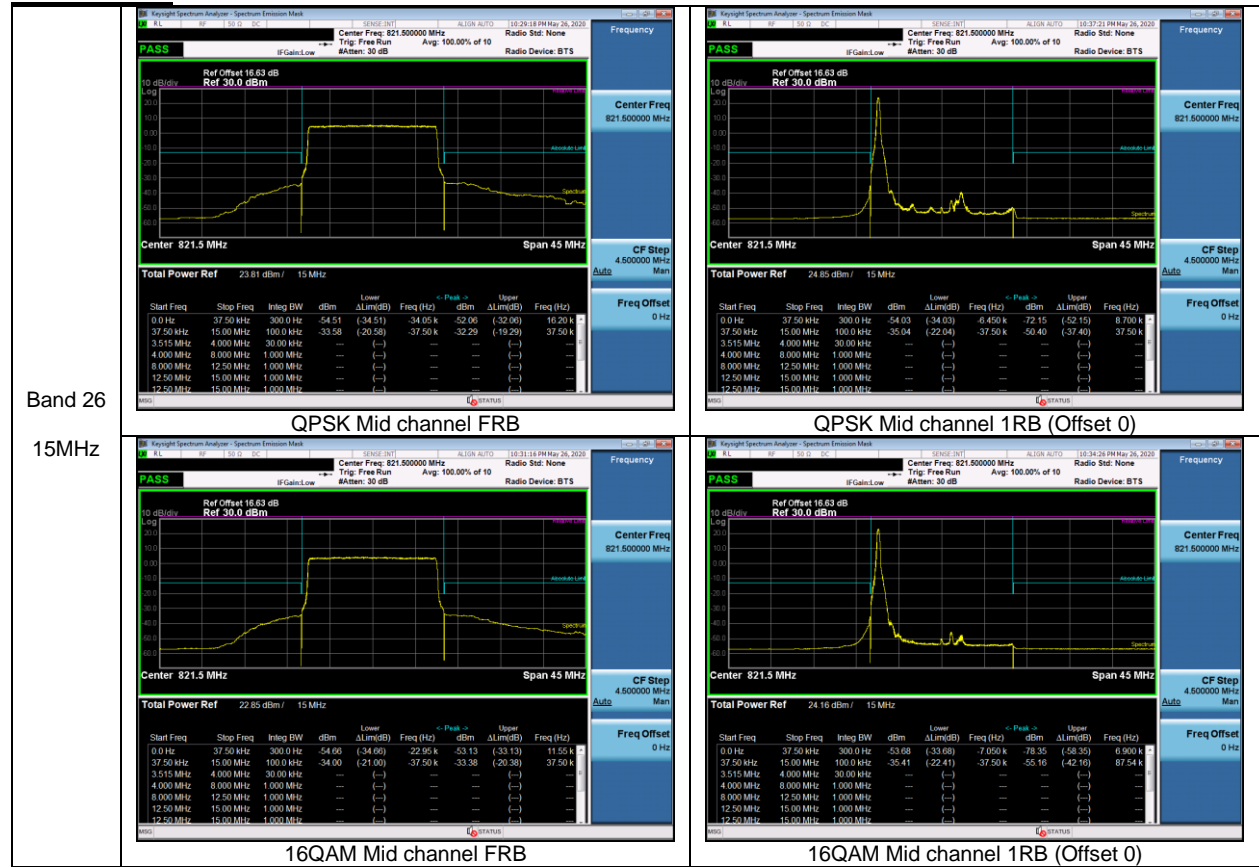

Band 66  
 10MHz

Band 66  
 5MHz

Band 66  
 3MHz

Band 66  
 1.4MHz

### 9.2.2. EMISSION MASK RESULT

#### LTE Band 26

Band 26  
 10MHz

QPSK Mid channel FRB

QPSK Mid channel 1RB (Offset 0)

QPSK Mid channel 1RB (Offset 49)

16QAM Mid channel 1RB (Offset 0)

16QAM Mid channel FRB

16QAM Mid channel 1RB (Offset 49)