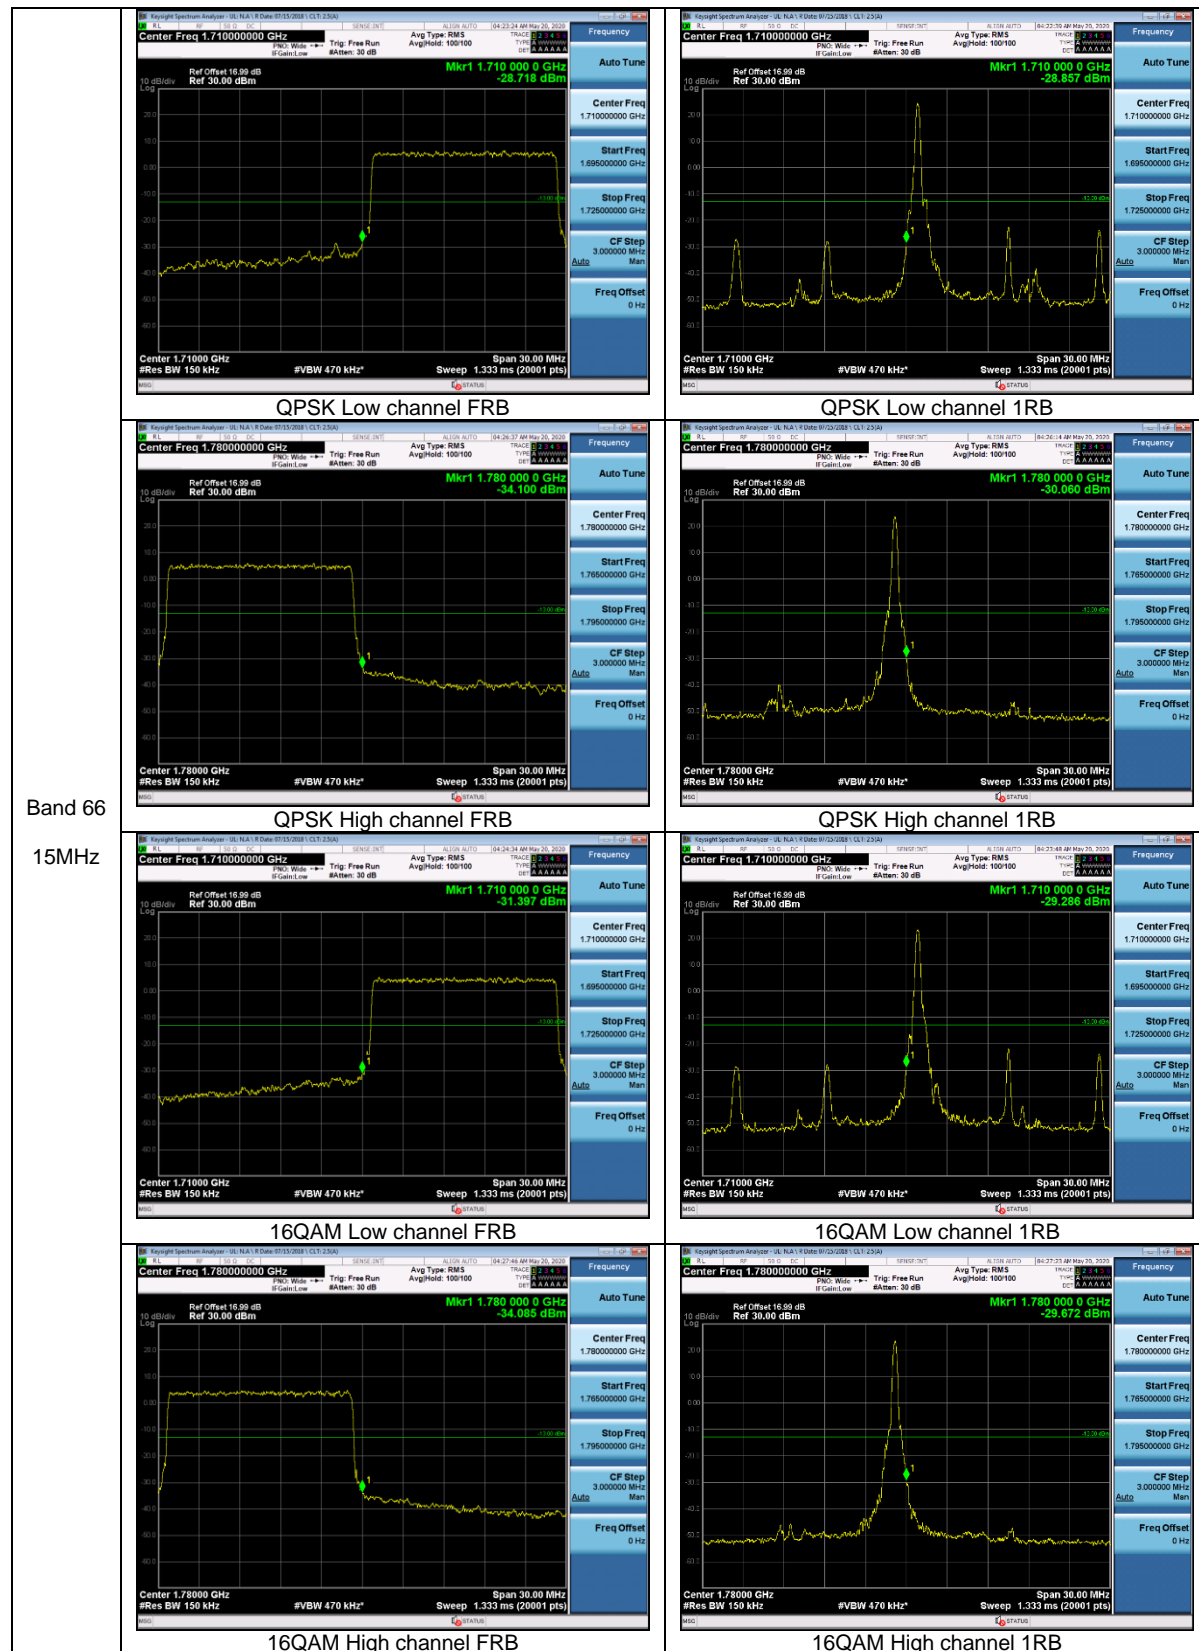

Band 25
 3MHz

Band 25
 1.4MHz

LTE Band 26

Band 26
15MHz

Band 26
10MHz

Band 26
5MHz

Band 26
3MHz

LTE Band 66

Band 66
20MHz

Band 66
15MHz