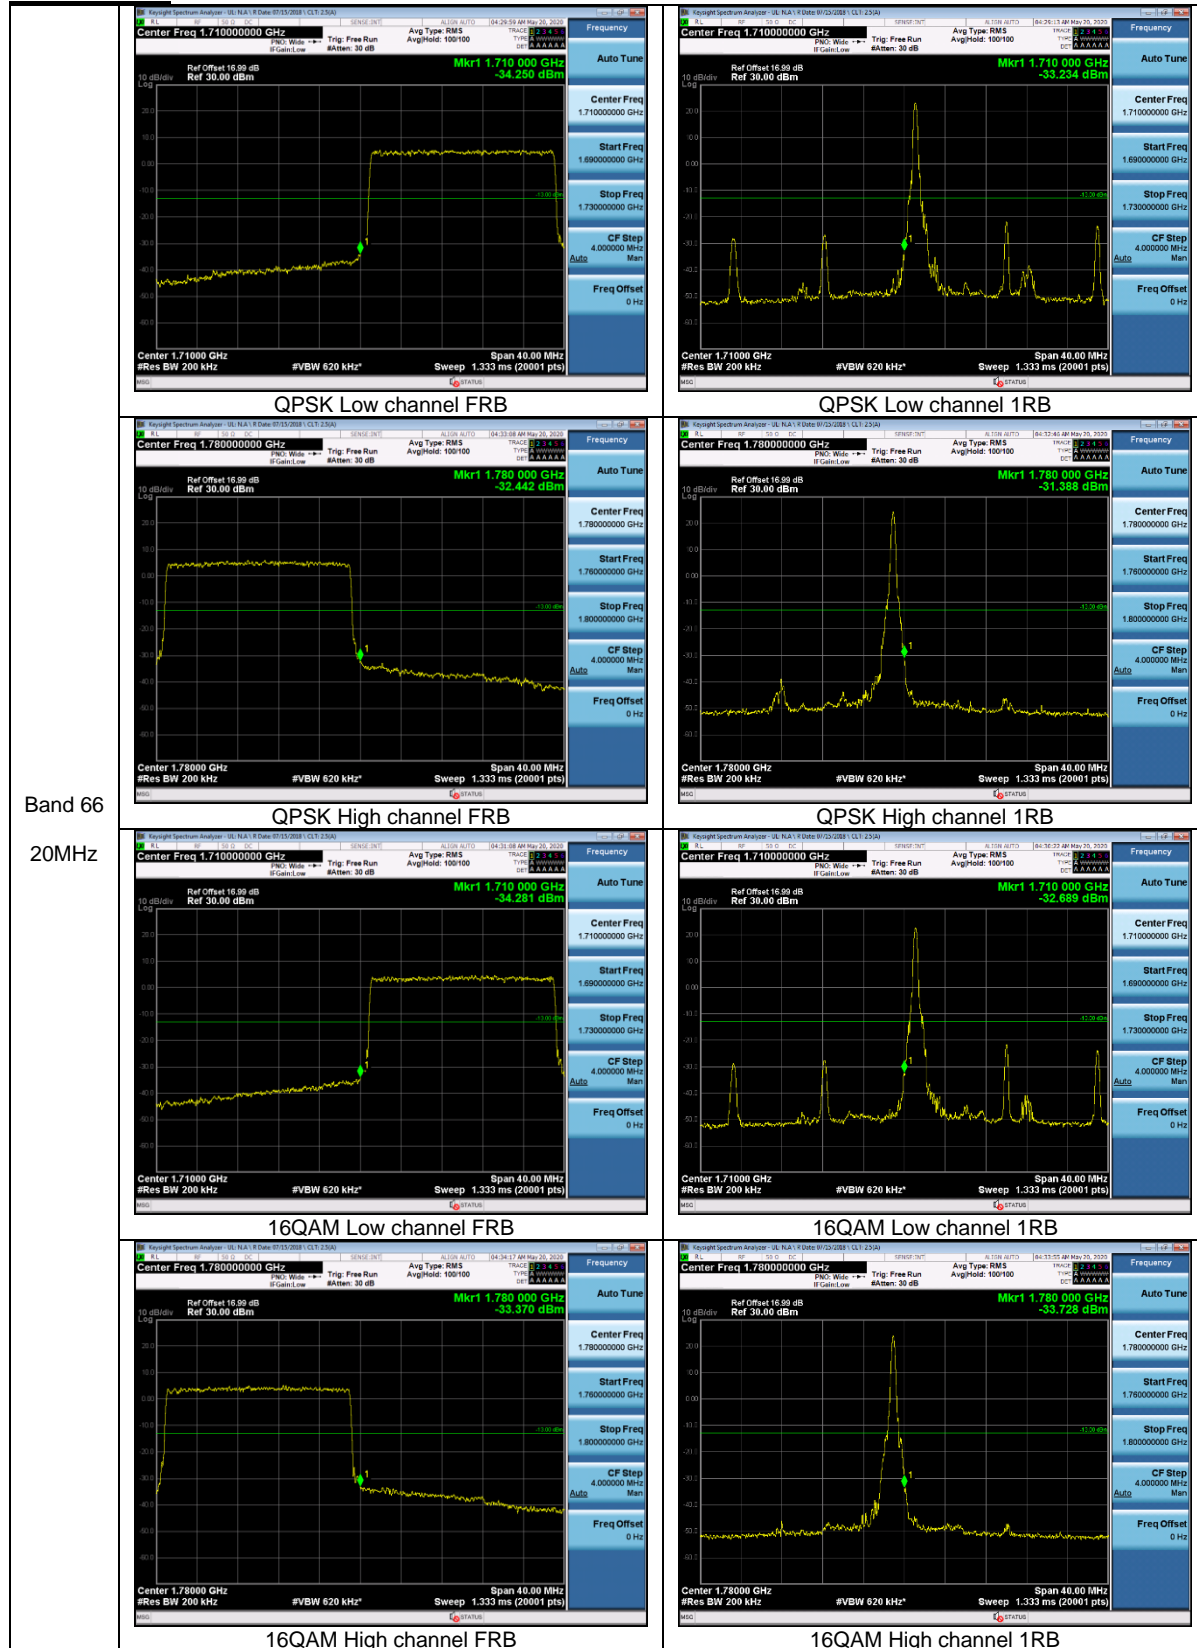

Band 25
 3MHz

Band 25
 1.4MHz

LTE Band 26

Band 26
15MHz

Band 26
10MHz

Band 26
5MHz

Band 26
3MHz

LTE Band 66

Band 66
20MHz

Band 66
15MHz