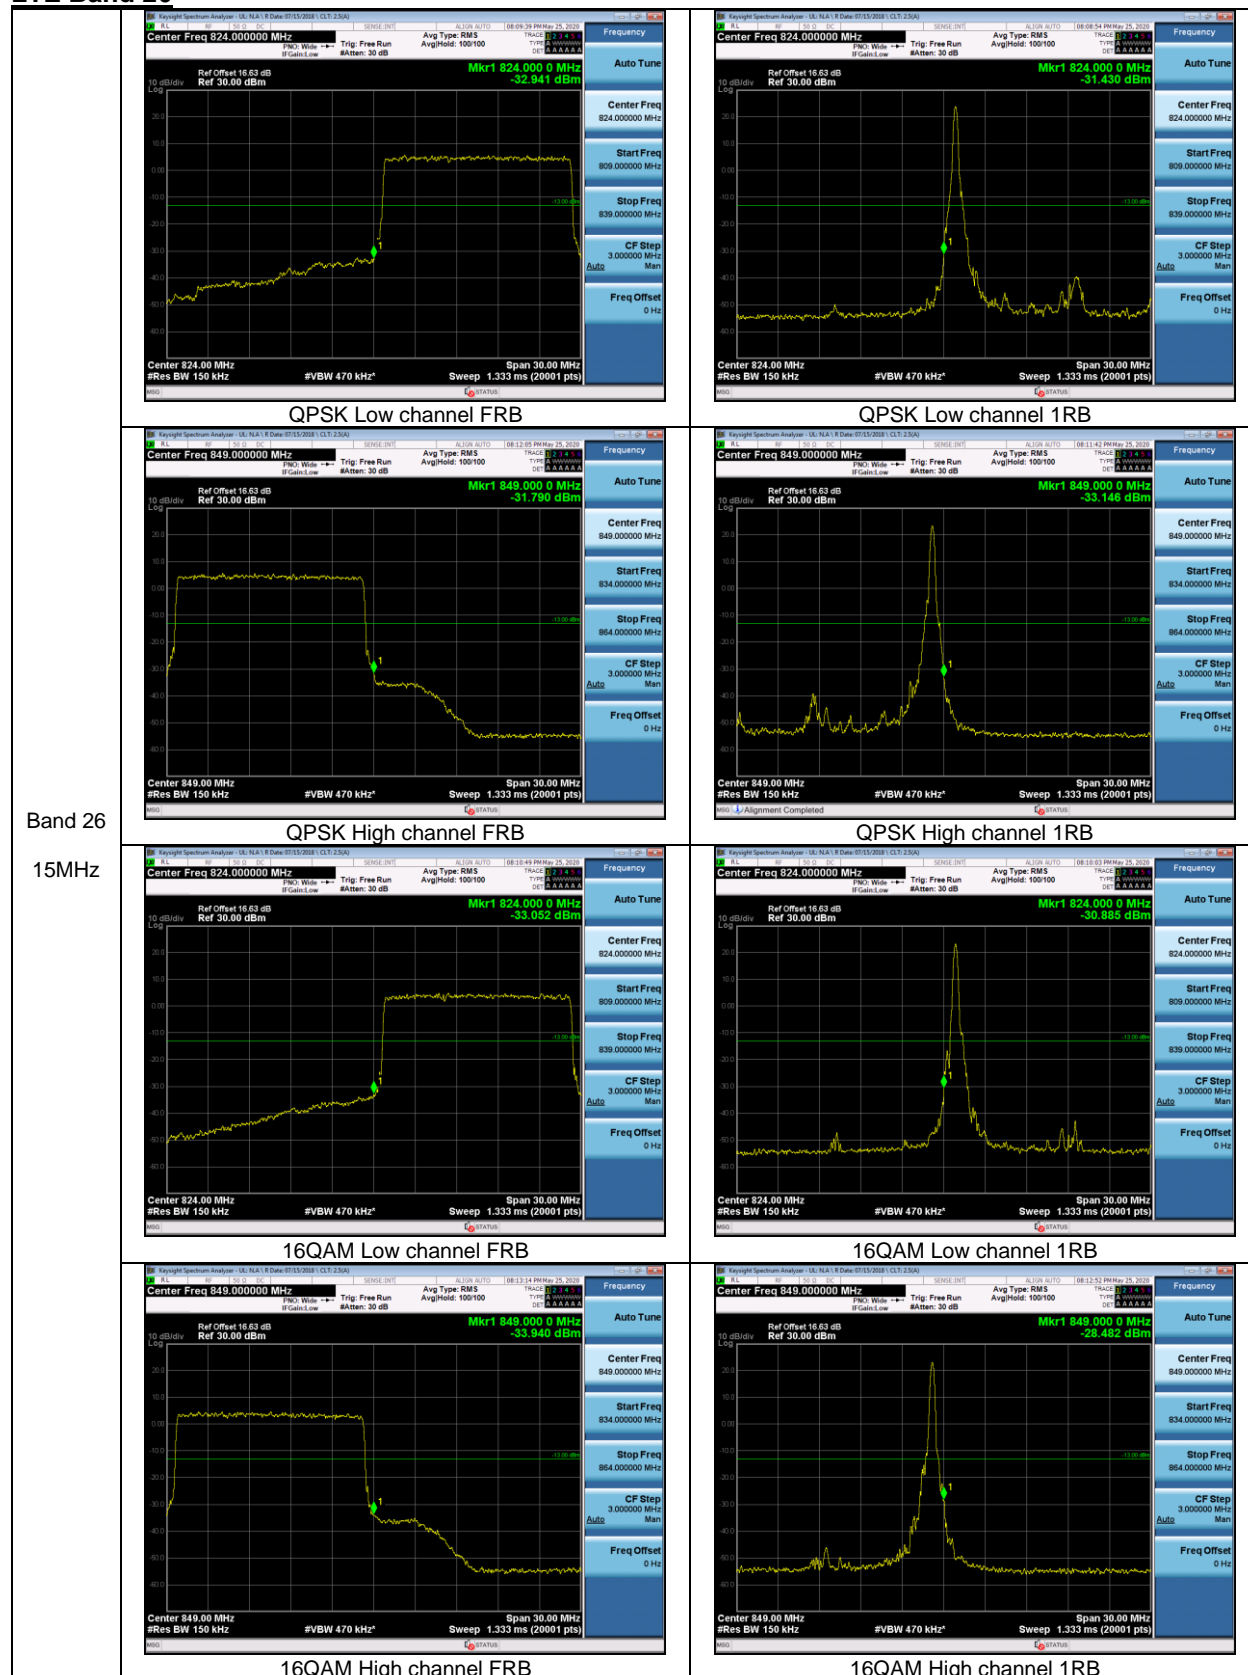

Band 25
 3MHz

Band 25
 1.4MHz

LTE Band 26

Band 26
15MHz

Band 26
10MHz

Band 26
5MHz

Band 26
3MHz

LTE Band 66

Band 66
20MHz

Band 66
15MHz