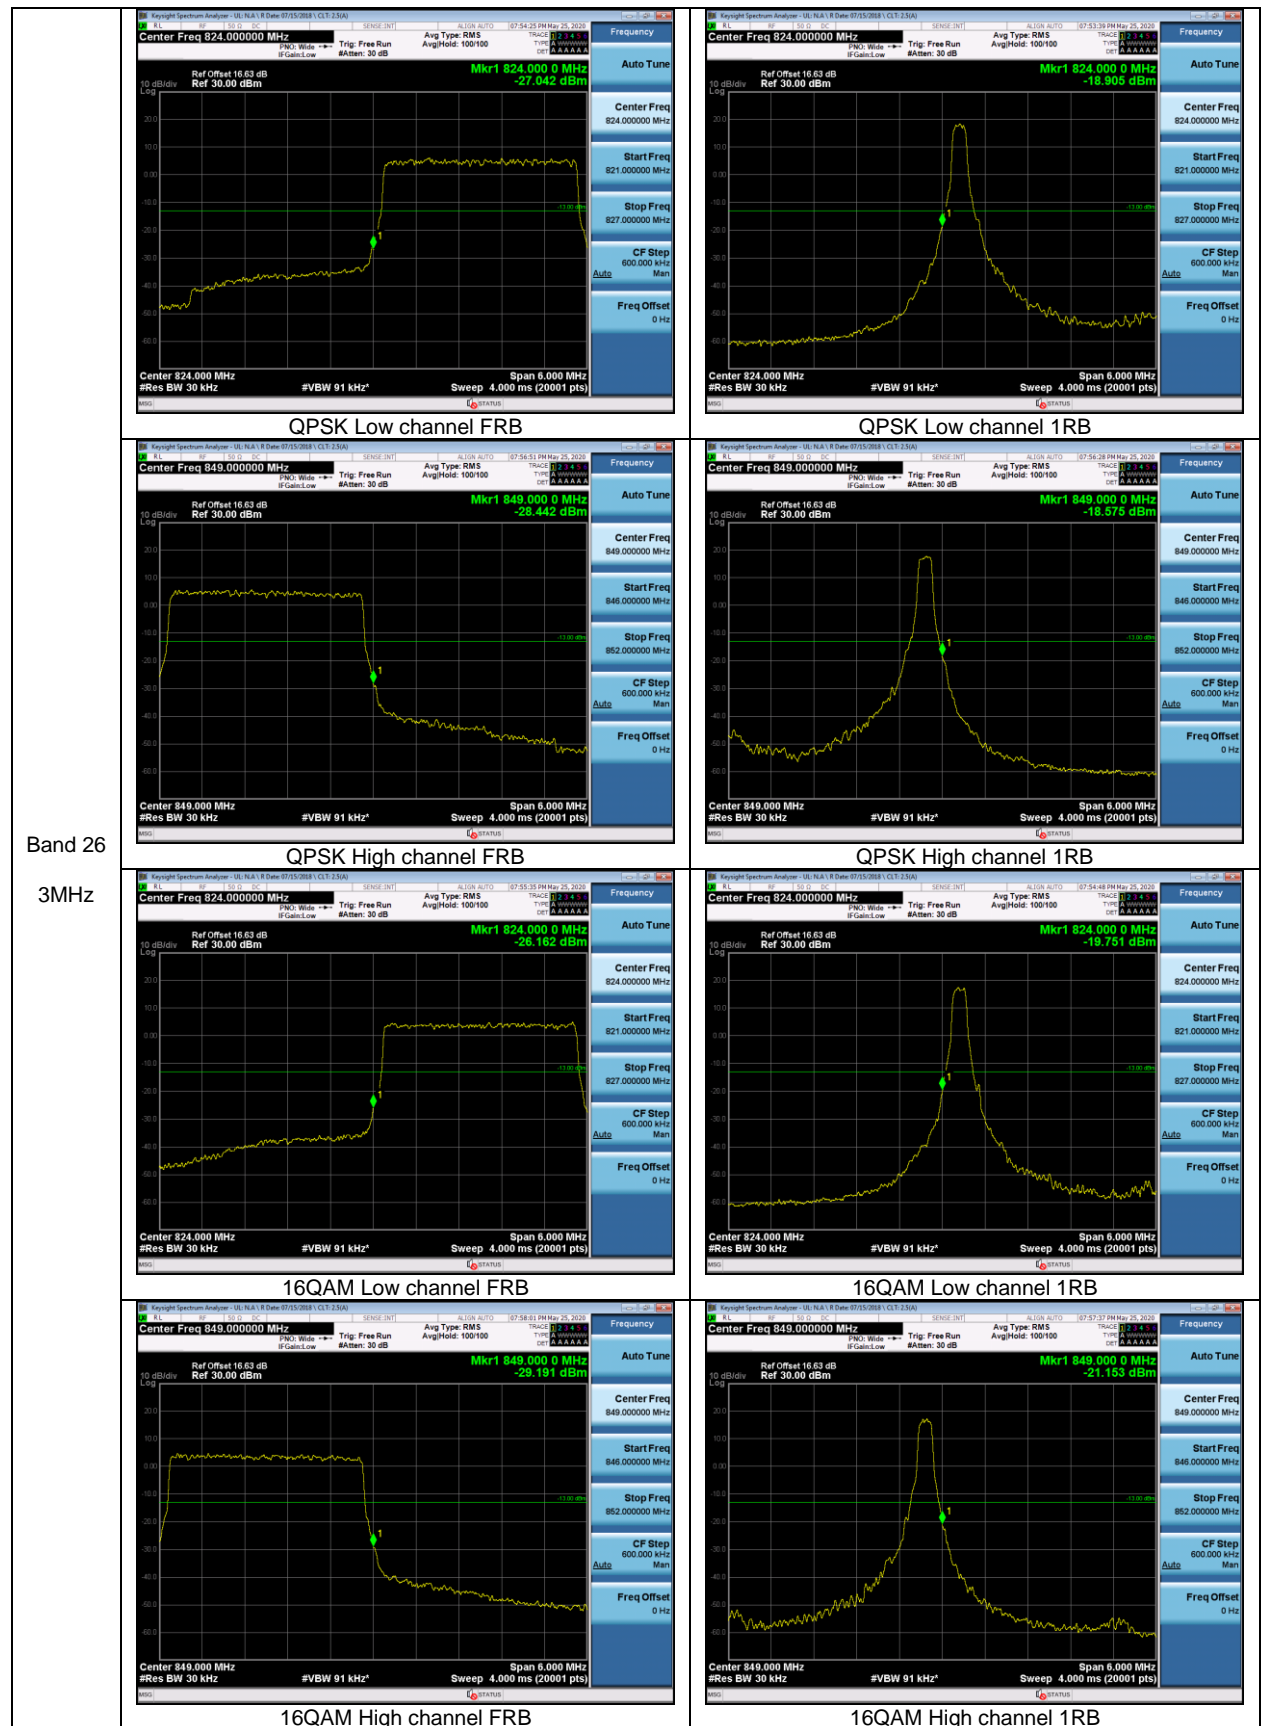

Band 25
 3MHz

Band 25
 1.4MHz

LTE Band 26

Band 26
15MHz

Band 26
10MHz

Band 26
5MHz

Band 26
3MHz

LTE Band 66

Band 66
20MHz

Band 66
15MHz