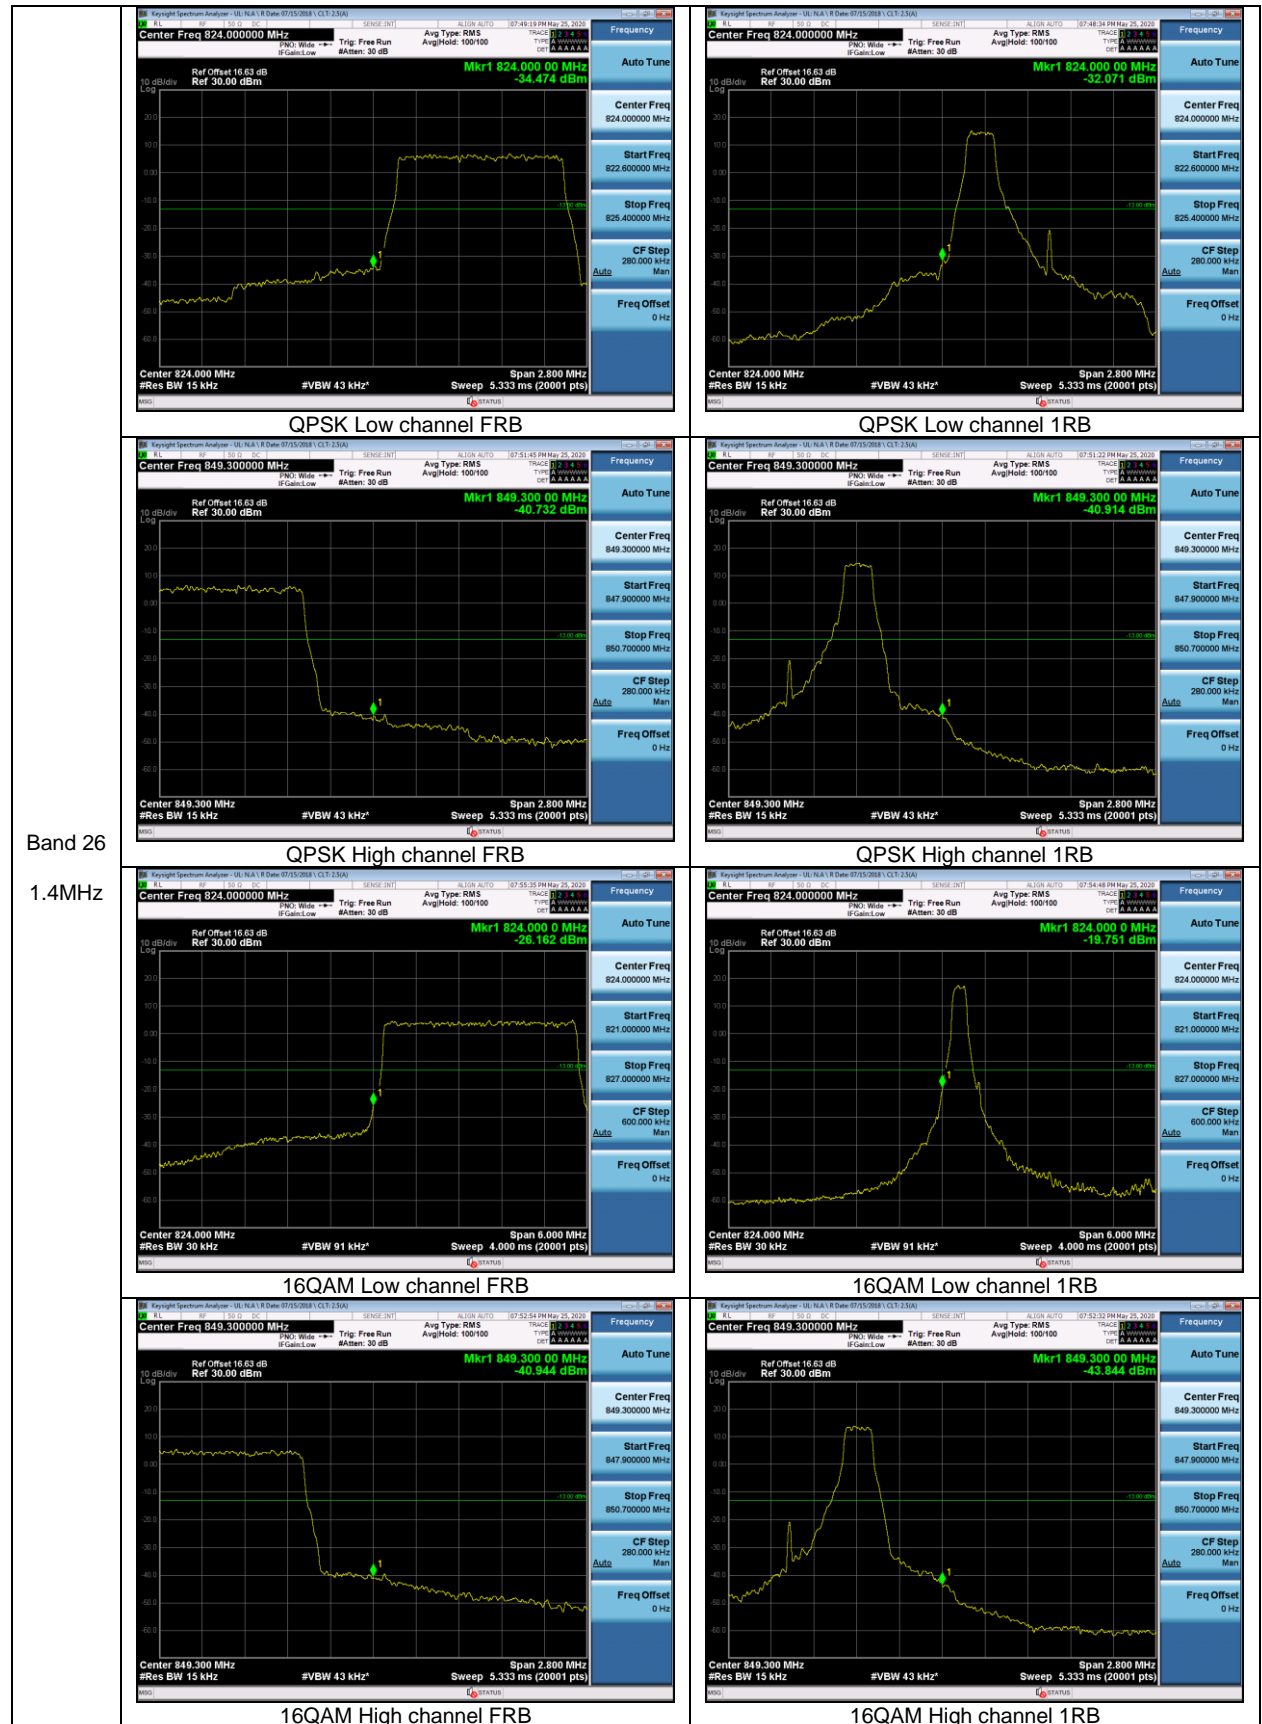

Band 25
 3MHz

Band 25
 1.4MHz

LTE Band 26

Band 26
15MHz

Band 26
10MHz

Band 26
5MHz

Band 26
3MHz

LTE Band 66

Band 66
20MHz

Band 66
15MHz