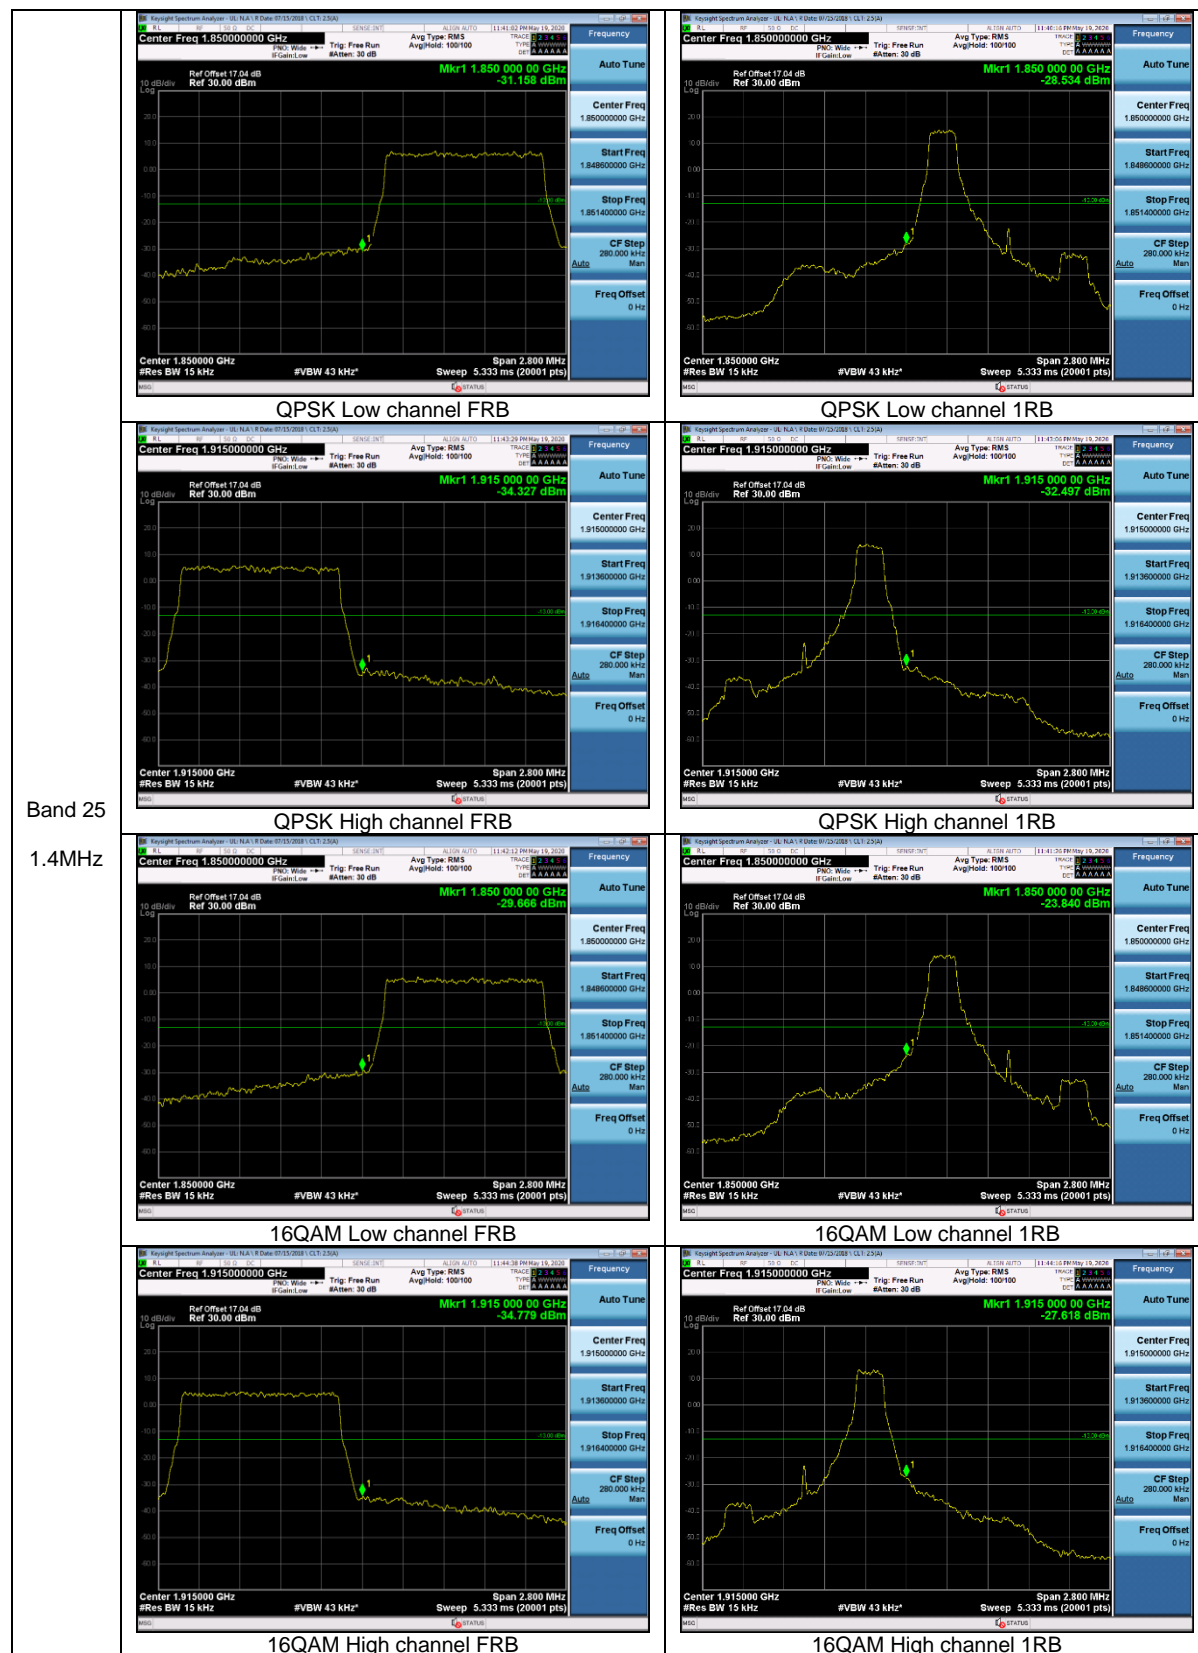

Band 25
 3MHz

Band 25
 1.4MHz

LTE Band 26

Band 26
15MHz

Band 26
10MHz

Band 26
5MHz

Band 26
3MHz

LTE Band 66

Band 66
20MHz

Band 66
15MHz