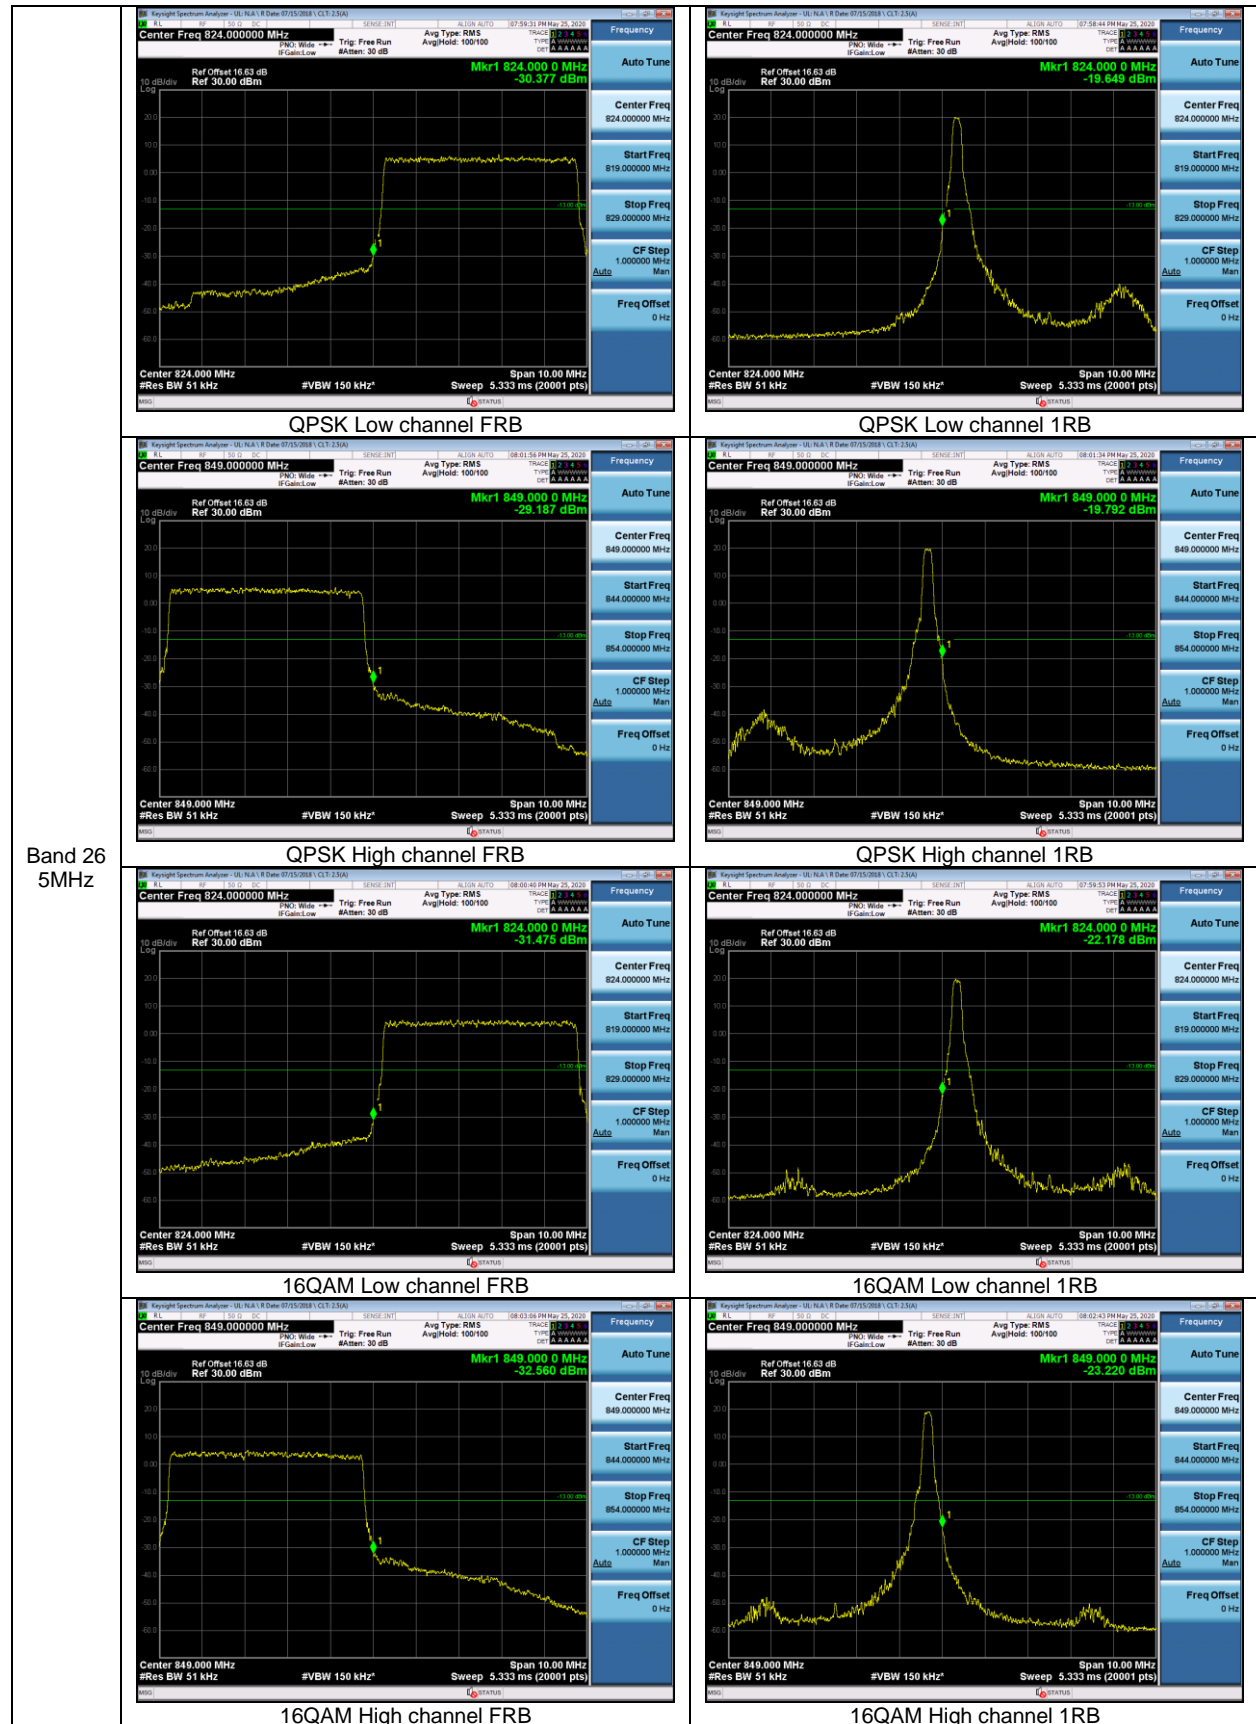

Band 25
 3MHz

Band 25
 1.4MHz

LTE Band 26

Band 26
15MHz

Band 26
10MHz

Band 26
5MHz

Band 26
3MHz

LTE Band 66

Band 66
20MHz

Band 66
15MHz