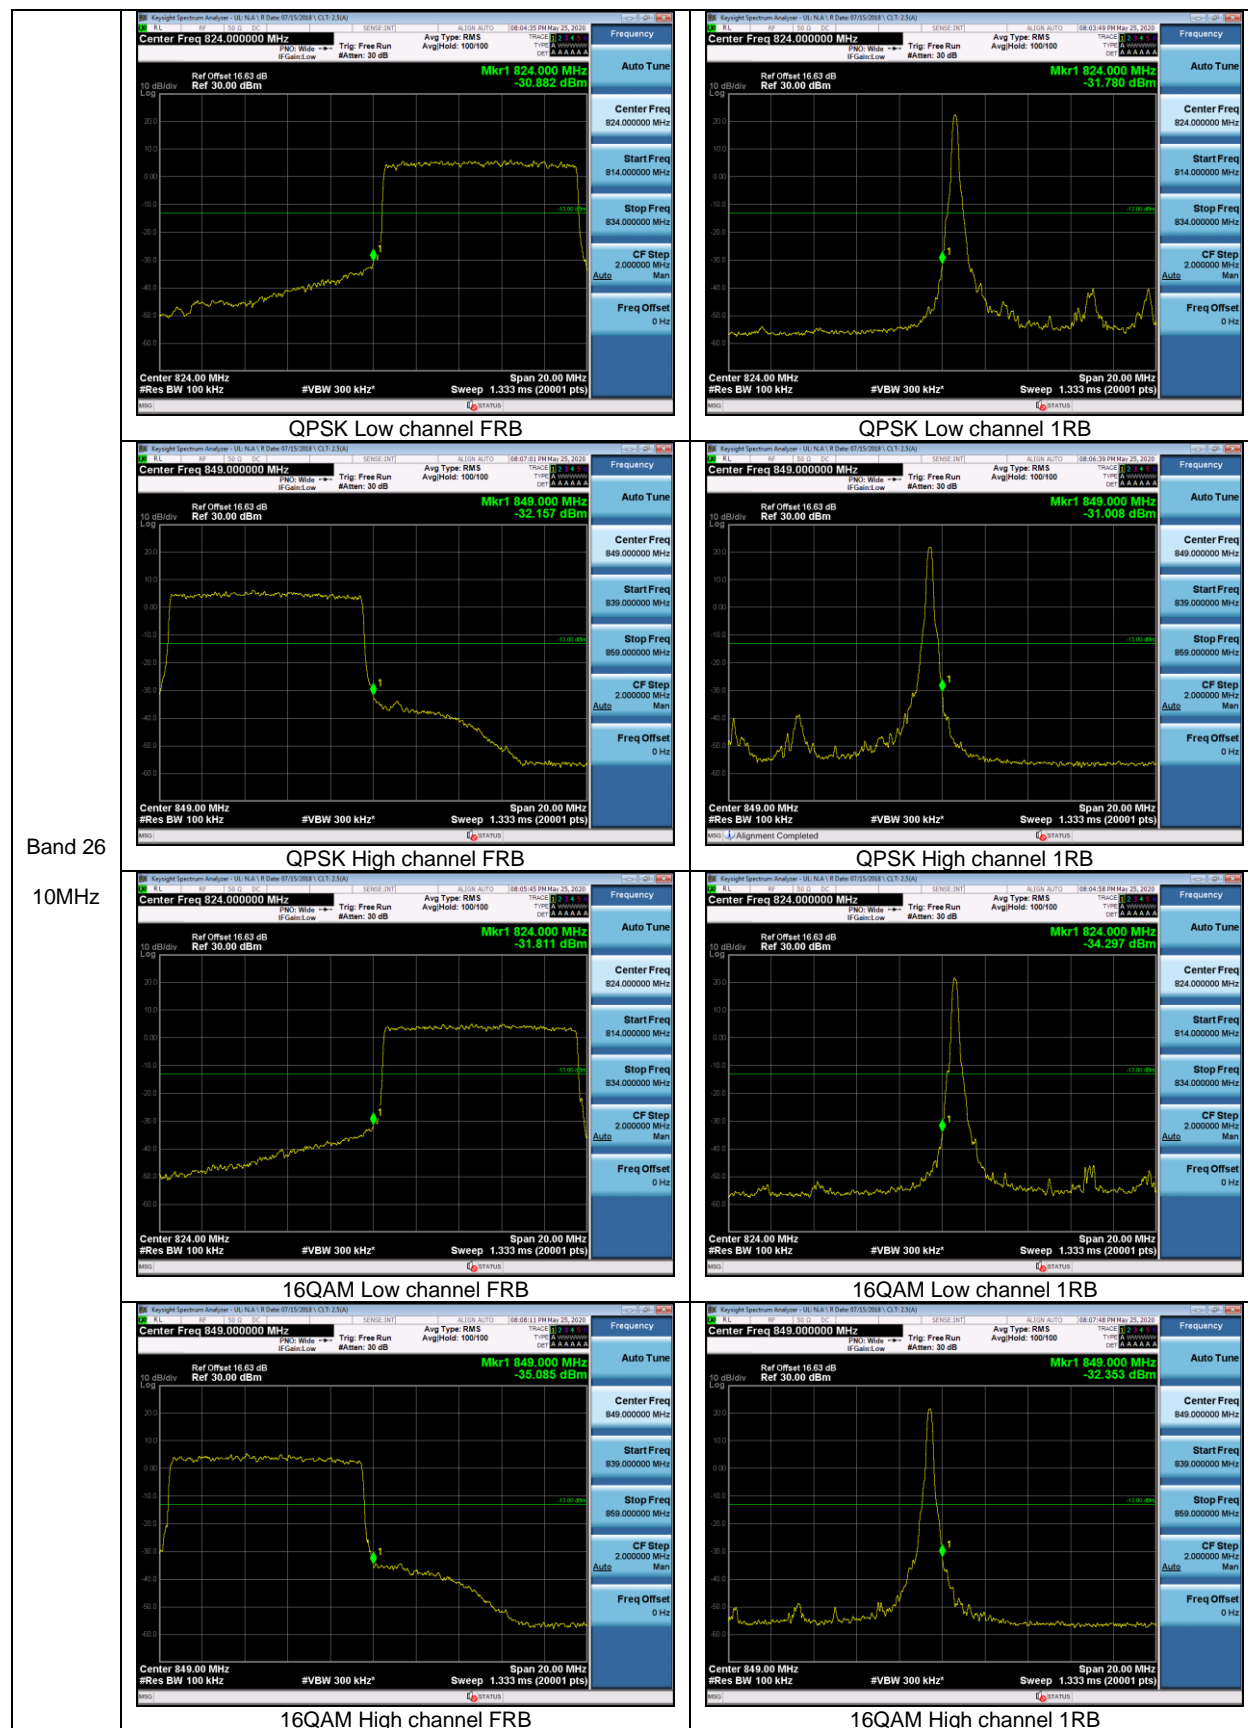

Band 25
 3MHz

Band 25
 1.4MHz

LTE Band 26

Band 26
15MHz

Band 26
10MHz

Band 26
5MHz

Band 26
3MHz

LTE Band 66

Band 66
20MHz

Band 66
15MHz