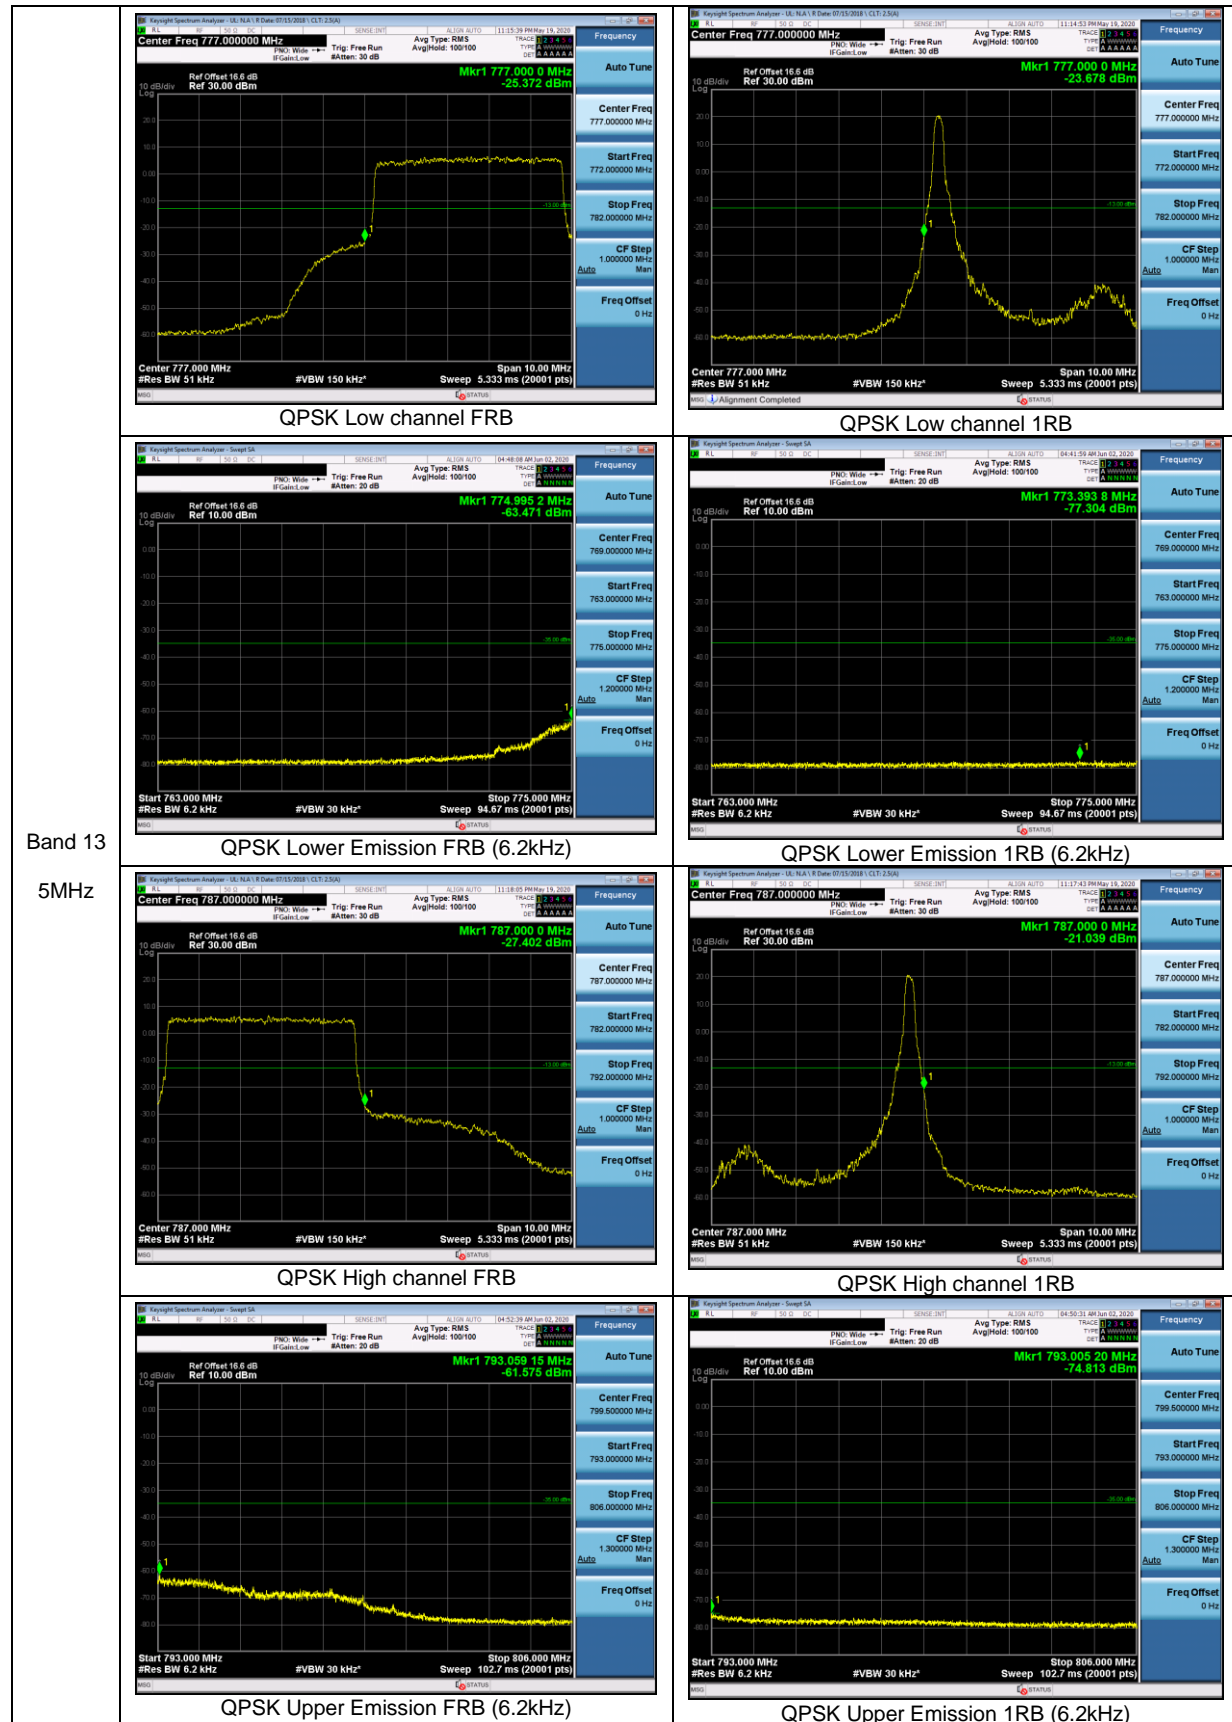

Band 12
1.4MHz

LTE Band 13

Band 13
 5MHz

LTE Band 25

Band 25
 20MHz

Band 25
15MHz