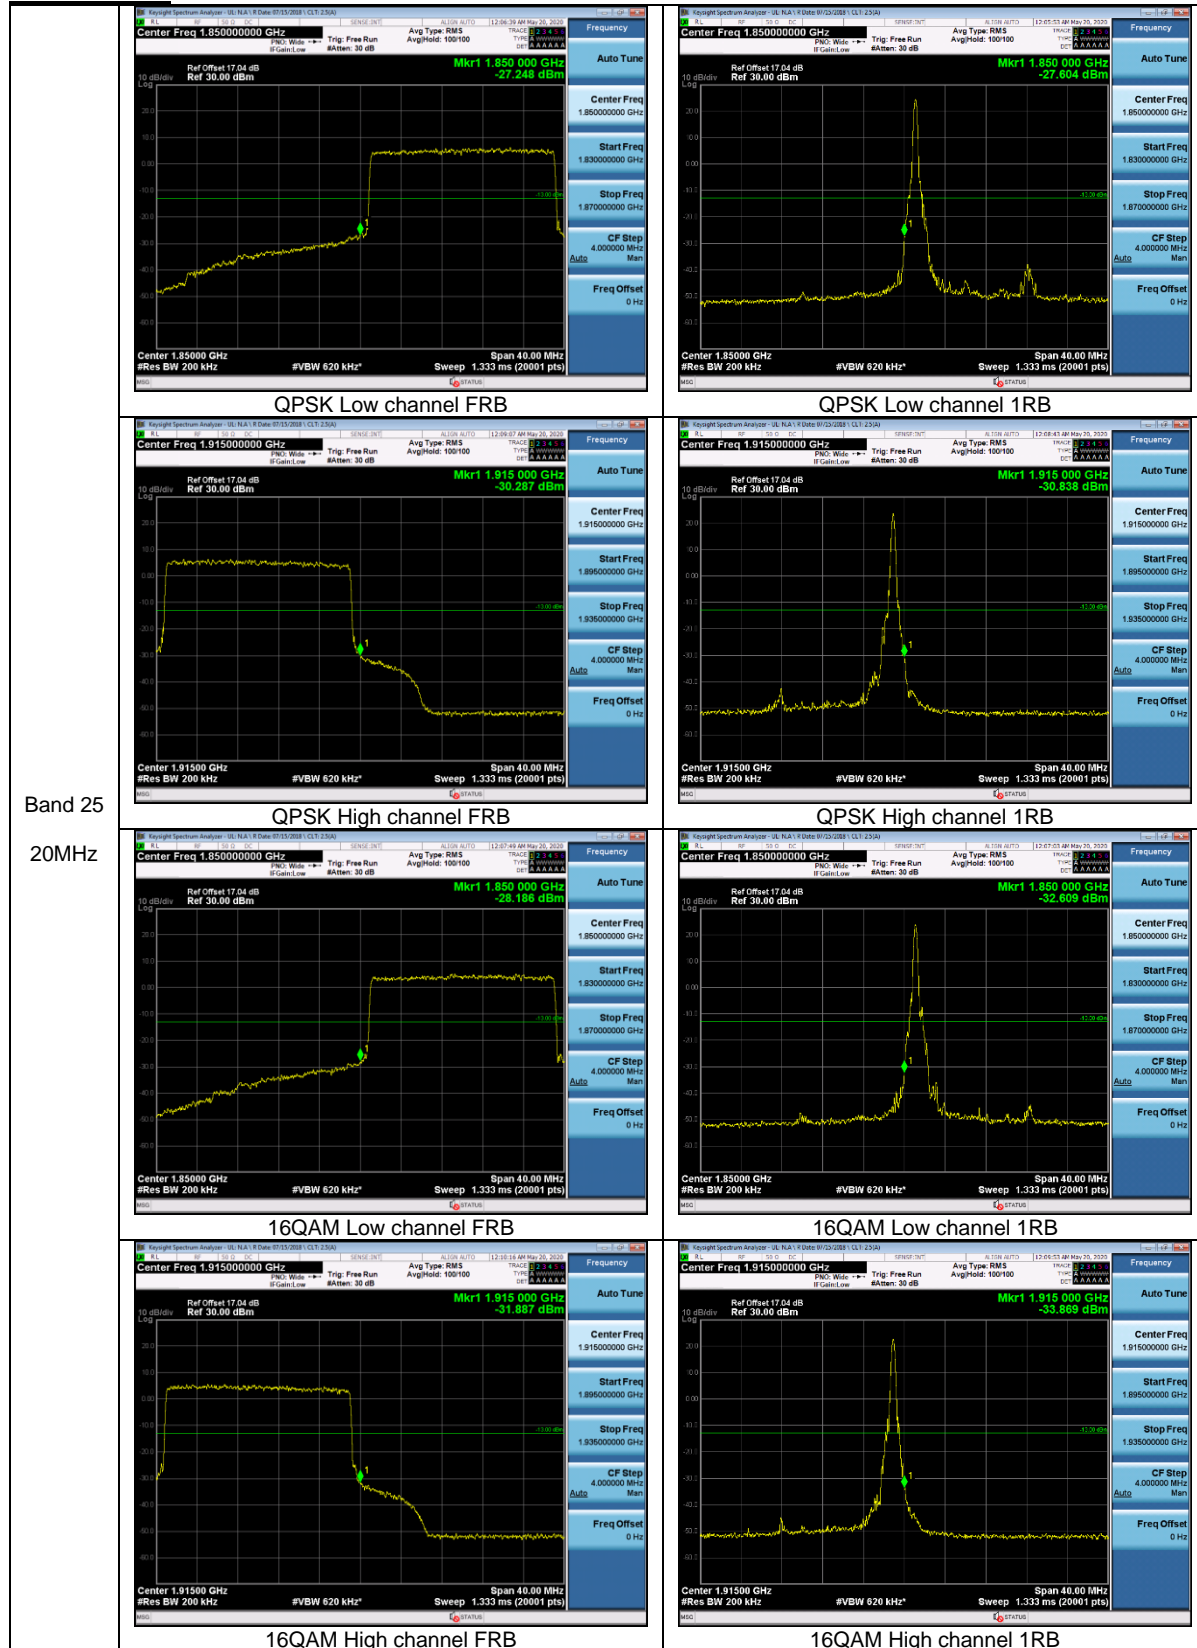

Band 12
1.4MHz

LTE Band 13

Band 13
 5MHz

LTE Band 25

Band 25
 20MHz

Band 25
15MHz