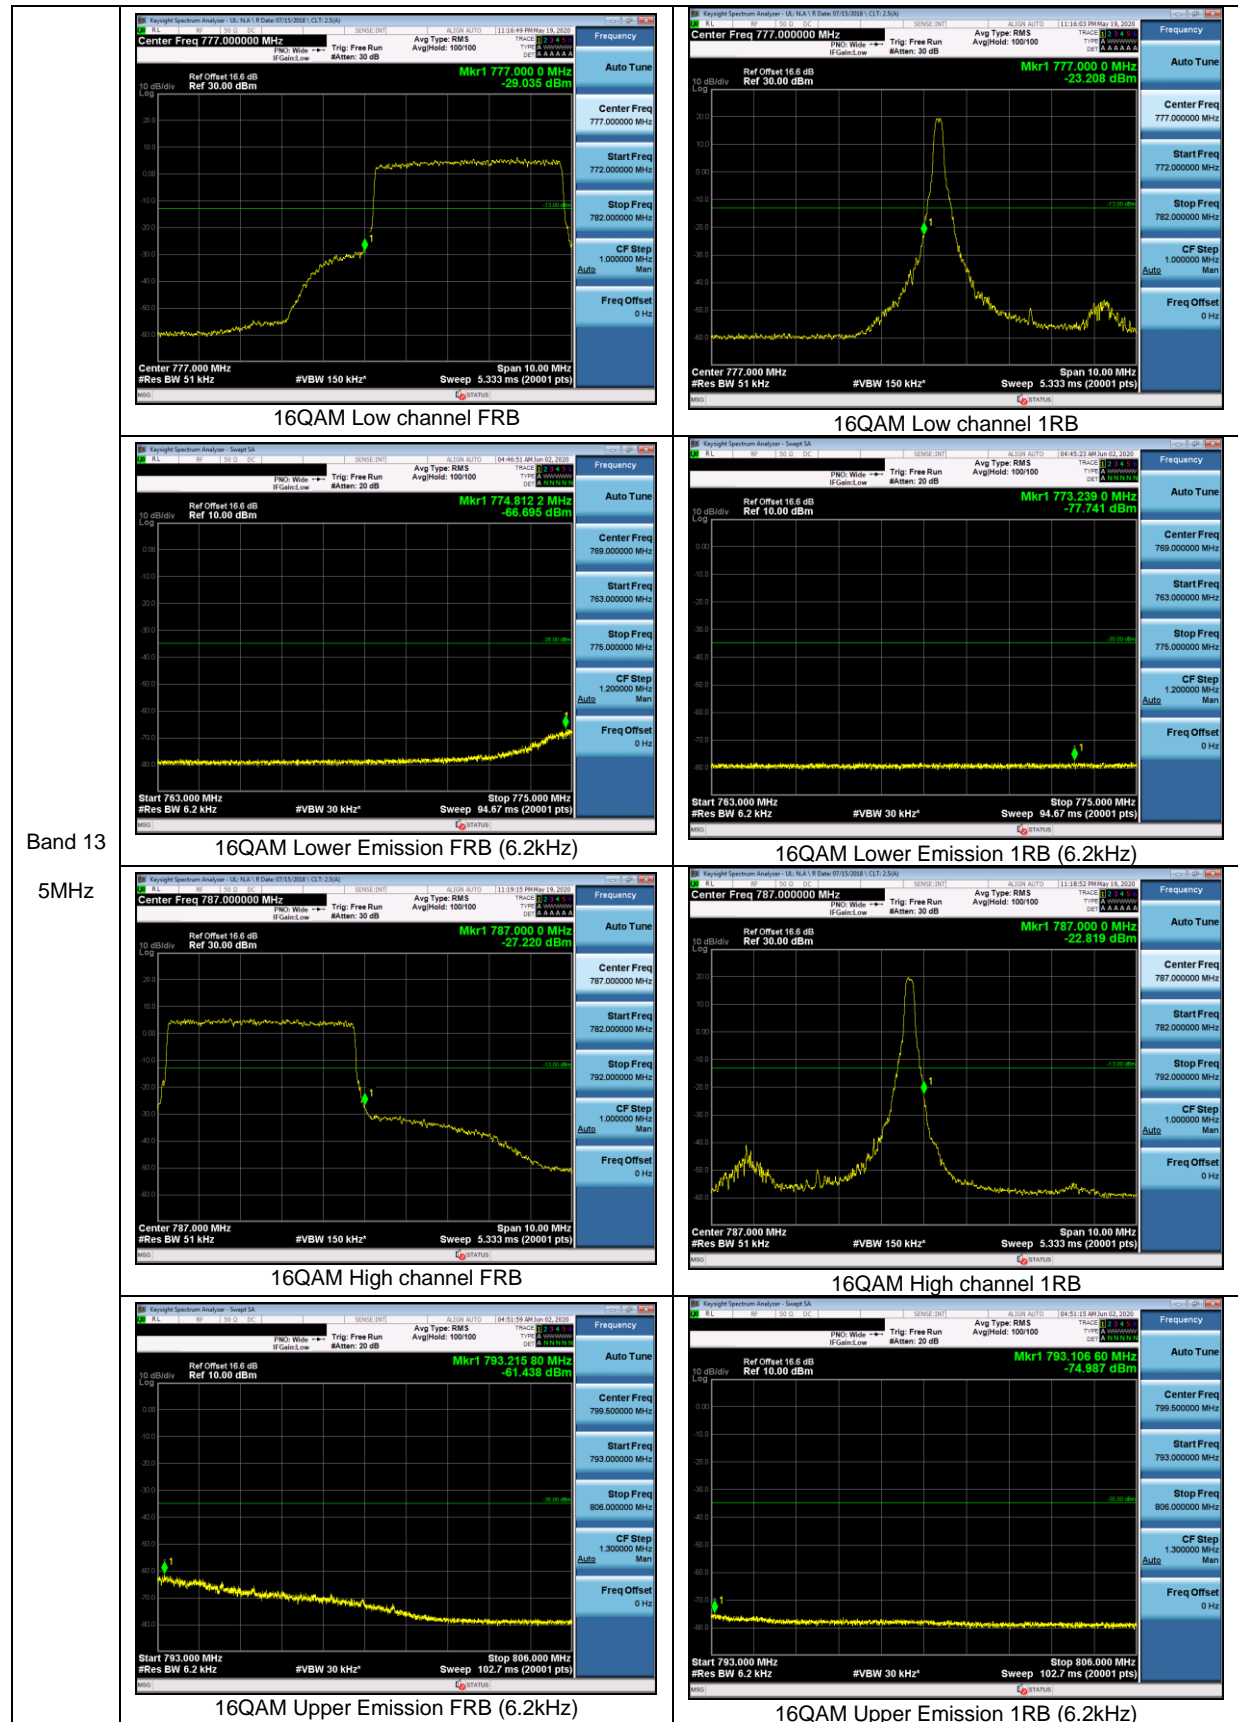

Band 12
1.4MHz

LTE Band 13

Band 13
 5MHz

LTE Band 25

Band 25
 20MHz

Band 25
15MHz