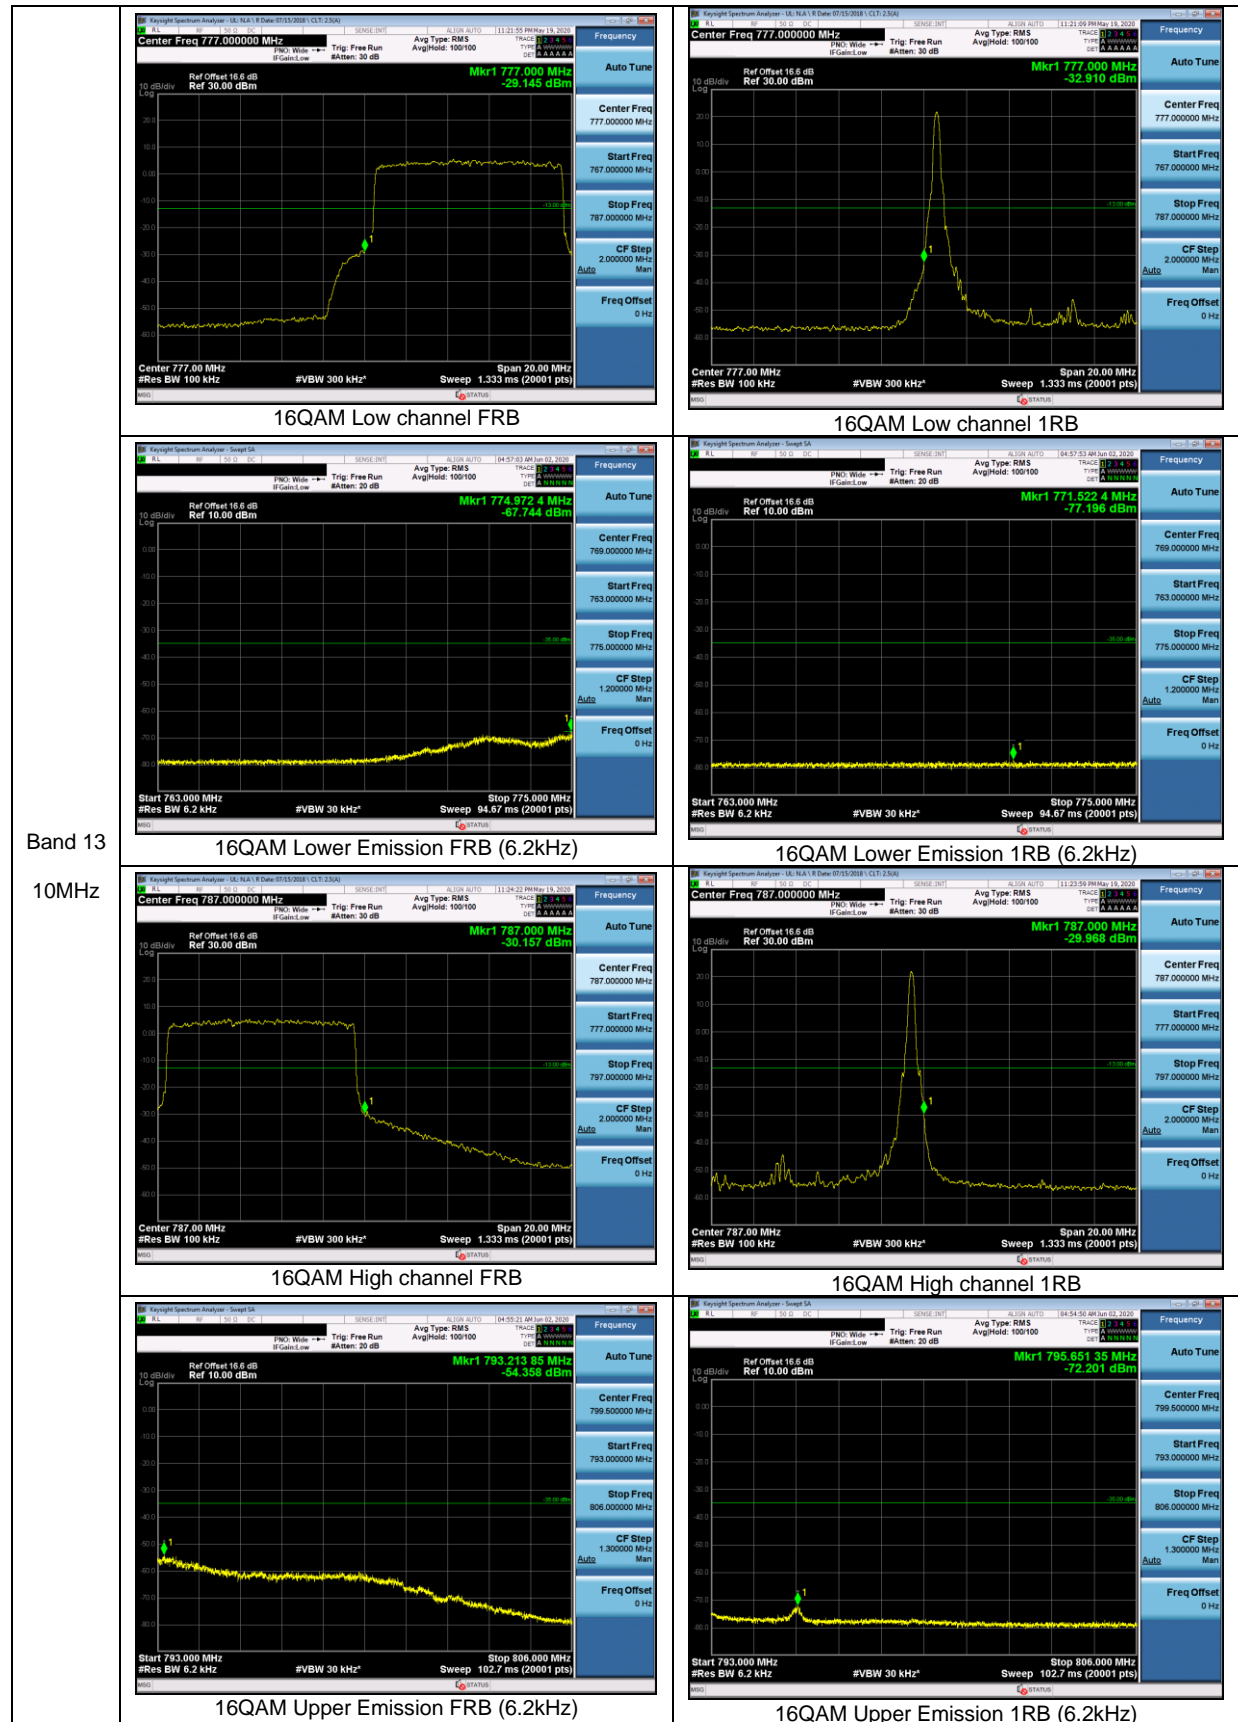

Band 12
1.4MHz

LTE Band 13

Band 13
 5MHz

LTE Band 25

Band 25
 20MHz

Band 25
15MHz