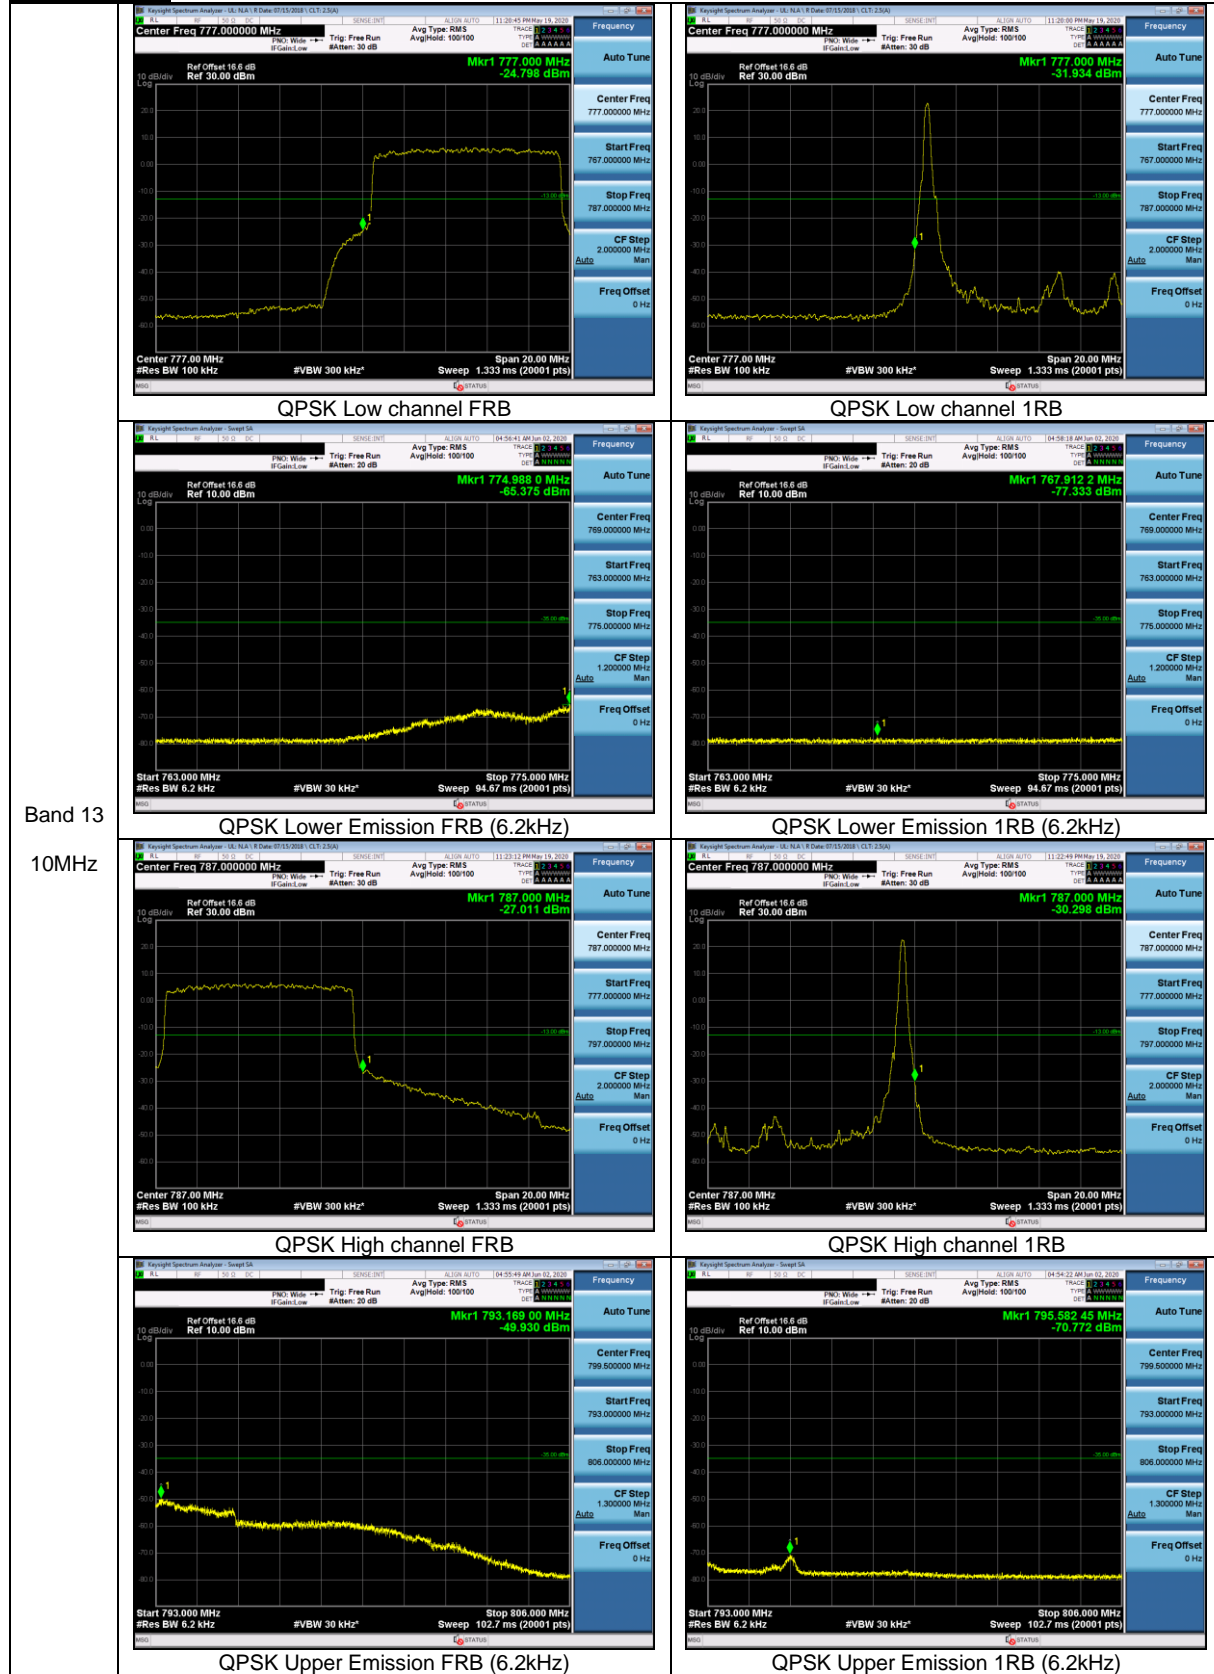

Band 12
1.4MHz

LTE Band 13

Band 13
 5MHz

LTE Band 25

Band 25
 20MHz

Band 25
15MHz