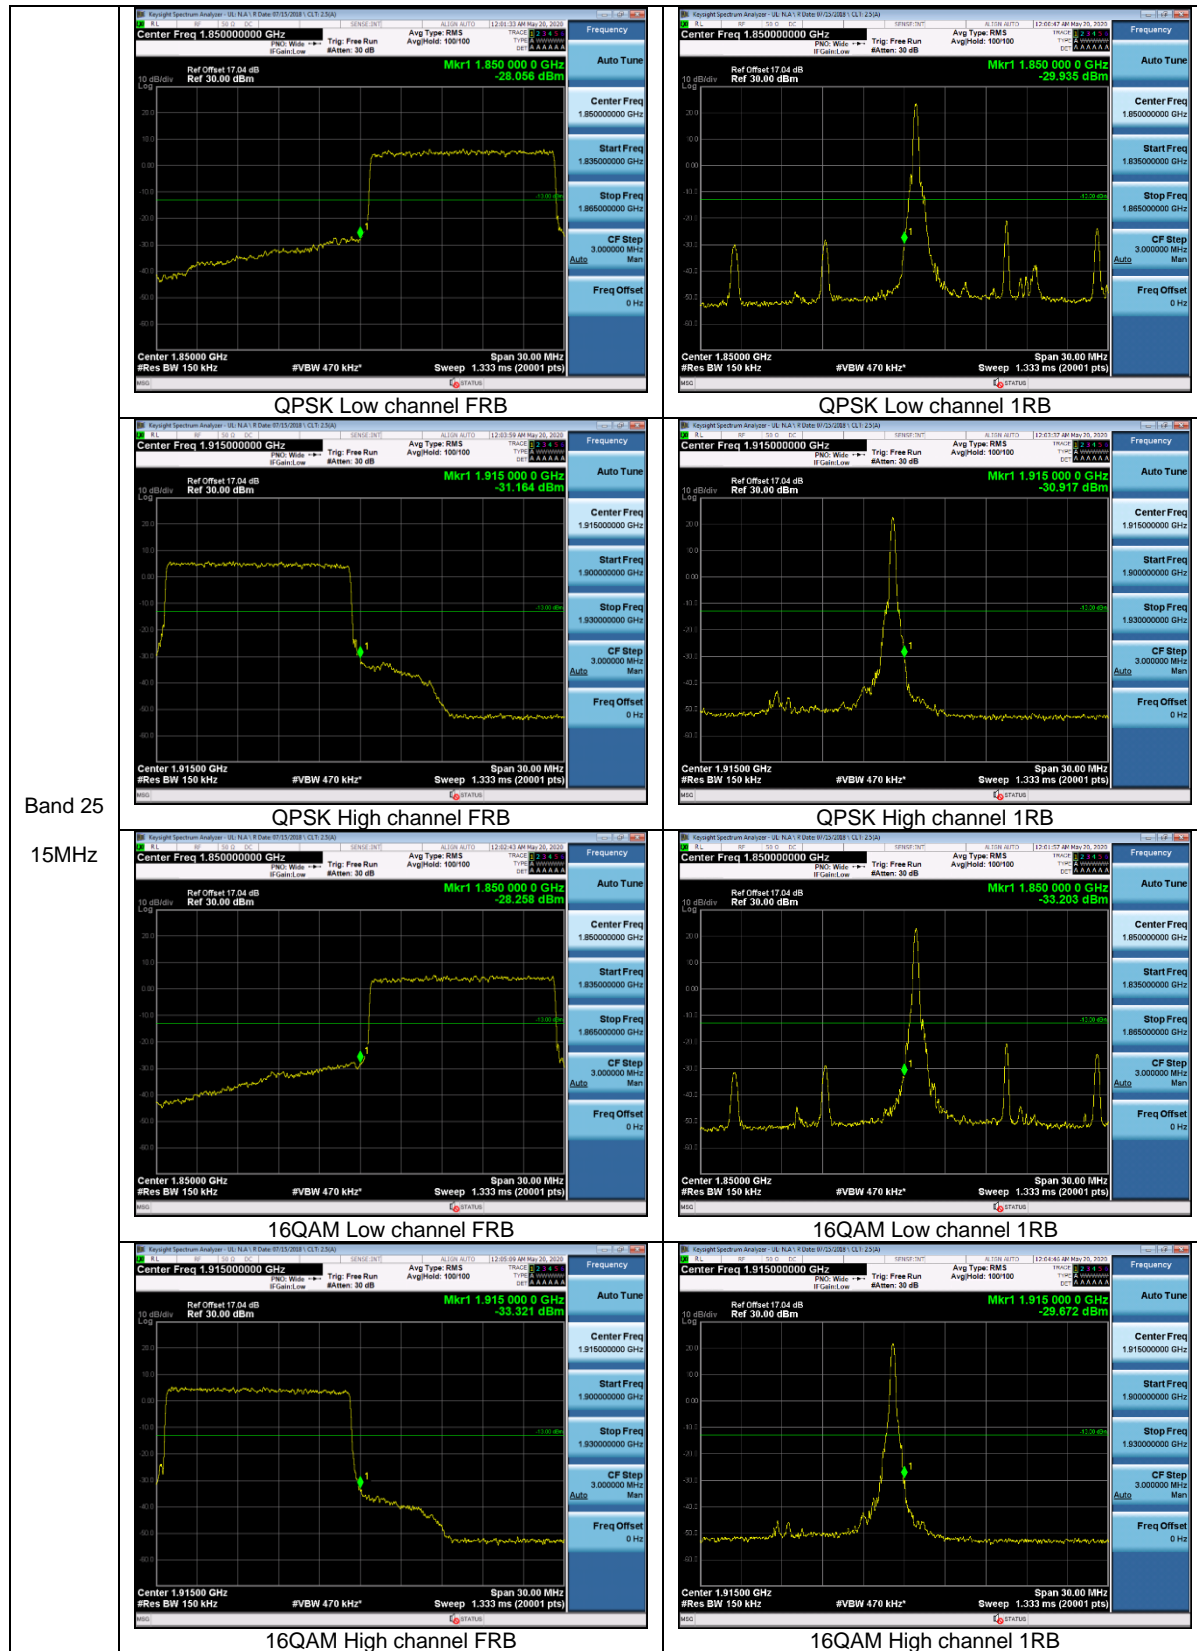

Band 12
1.4MHz

LTE Band 13

Band 13
 5MHz

LTE Band 25

Band 25
 20MHz

Band 25
15MHz